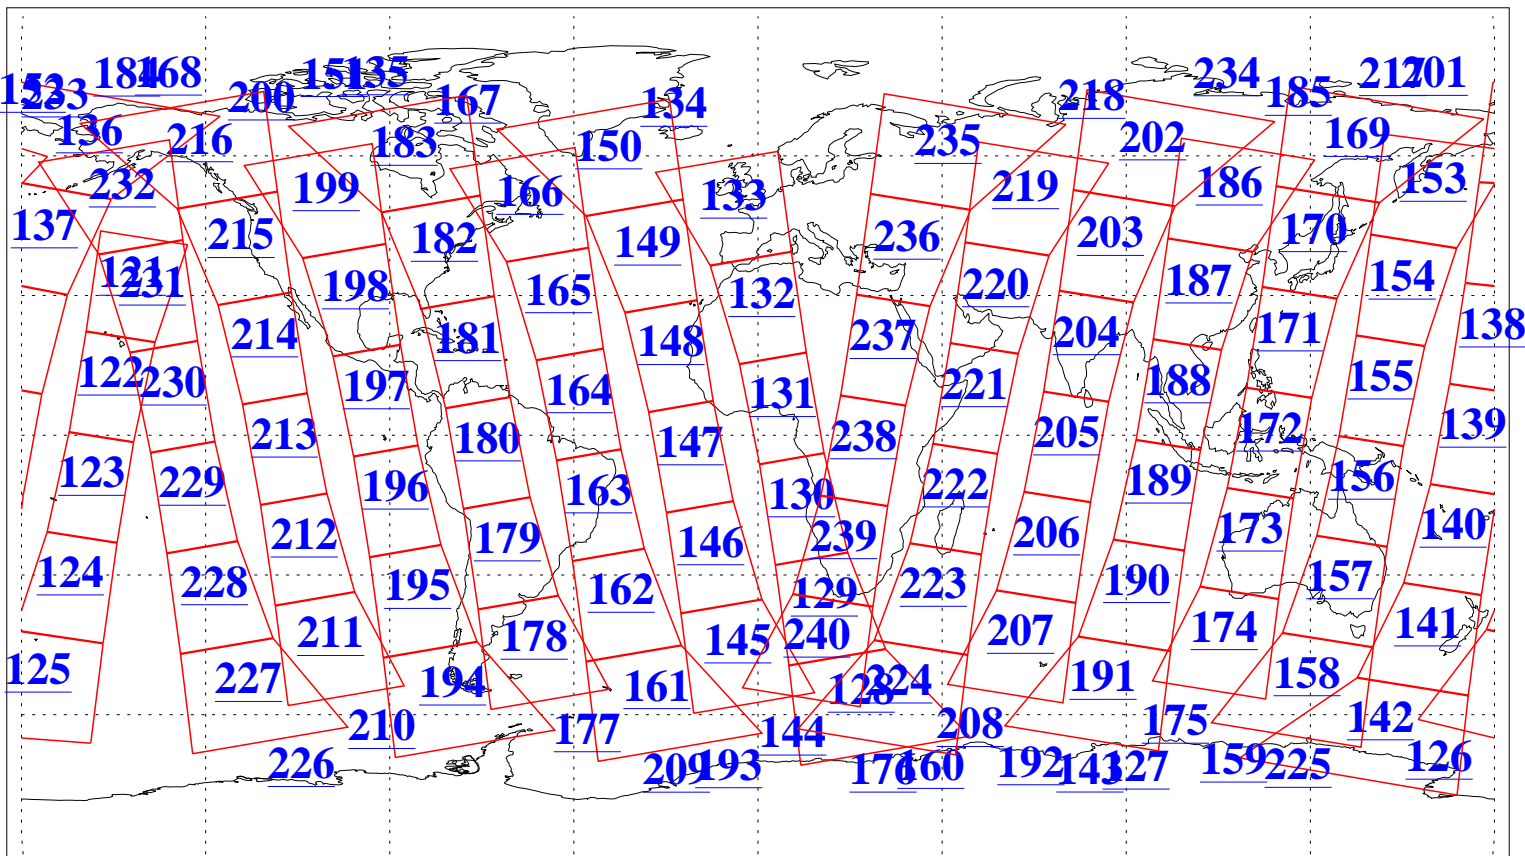

L1B Availability
AMSU Granules: 240
HSB Granules: 0
AIRS Granules: 240

4 Dec 2010
DoY 338
Aqua Day 3136
Granules: 1 to 120

Granules: 121 to 240

Legend: AMSU Available, HSB Available, AIRS Available

L1B Availability
AMSU Granules: 240
HSB Granules: 0
AIRS Granules: 240

4 Dec 2010
DoY 338
Aqua Day 3136

Ascending Granules

Descending Granules

Legend: AMSU Available, HSB Available, AIRS Available

L1B Availability
AMSU Granules: 240
HSB Granules: 0
AIRS Granules: 240

4 Dec 2010
DoY 338
Aqua Day 3136