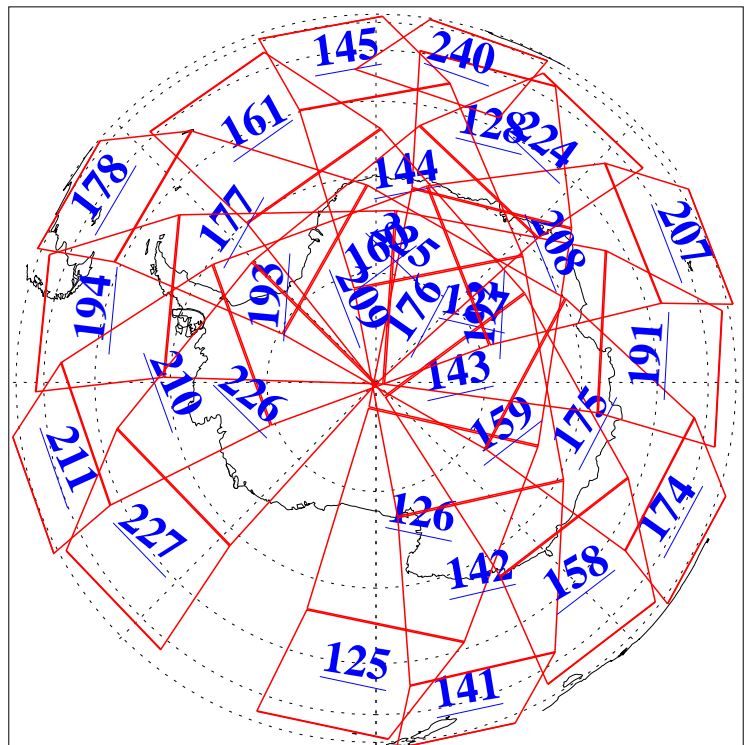

4 Dec 2010
DoY 338
Aqua Day 3136

Ascending Granules

Descending Granules

Legend: AMSU Available, HSB Available, AIRS Available

L1B Availability
AMSU Granules: 240
HSB Granules: 0
AIRS Granules: 240

4 Dec 2010
DoY 338
Aqua Day 3136

Northern Hemisphere Granules

Southern Hemisphere Granules

Legend: AMSU Available, HSB Available, AIRS Available