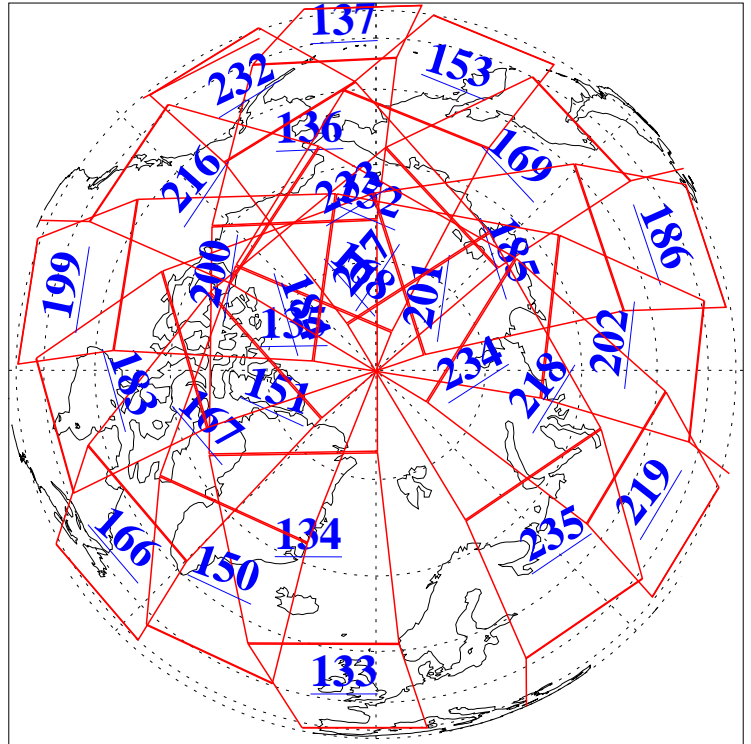

L1B Availability
AMSU Granules: 240
HSB Granules: 0
AIRS Granules: 240

4 Dec 2010
DoY 338
Aqua Day 3136
Granules: 1 to 120

Granules: 121 to 240

Legend: AMSU Available, HSB Available, AIRS Available

L1B Availability
AMSU Granules: 240
HSB Granules: 0
AIRS Granules: 240

4 Dec 2010
DoY 338
Aqua Day 3136

Ascending Granules

Descending Granules

Legend: AMSU Available, HSB Available, AIRS Available

L1B Availability
AMSU Granules: 240
HSB Granules: 0
AIRS Granules: 240

4 Dec 2010
DoY 338
Aqua Day 3136

Northern Hemisphere Granules

Southern Hemisphere Granules

Legend: AMSU Available, HSB Available, AIRS Available