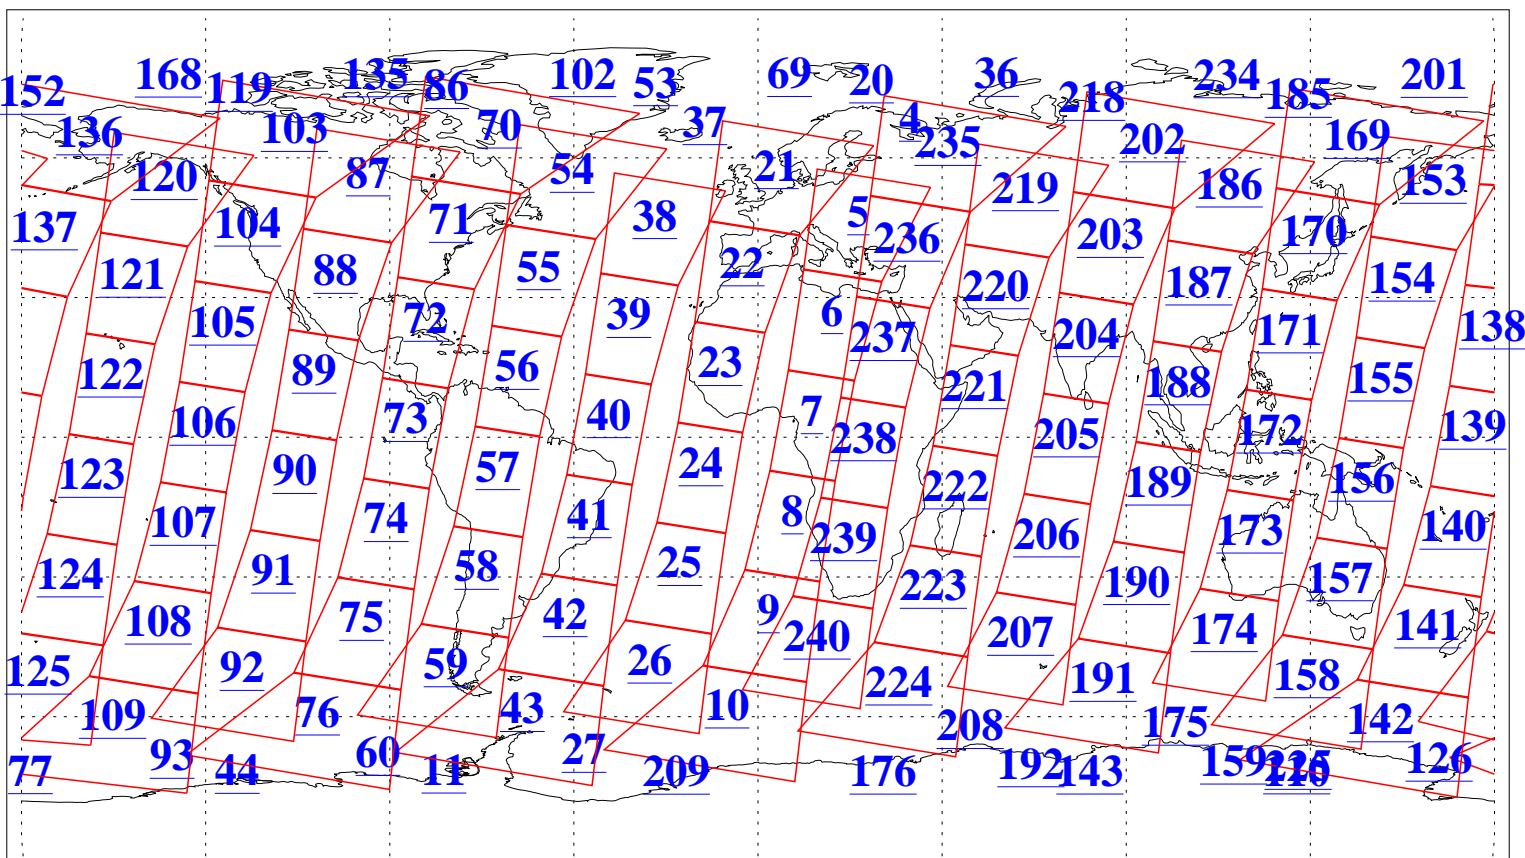

L1B Availability
AMSU Granules: 240
HSB Granules: 0
AIRS Granules: 240

4 Dec 2010
DoY 338
Aqua Day 3136
Granules: 1 to 120

Granules: 121 to 240

Legend: AMSU Available, HSB Available, AIRS Available

L1B Availability
AMSU Granules: 240
HSB Granules: 0
AIRS Granules: 240

4 Dec 2010
DoY 338
Aqua Day 3136

Ascending Granules

Descending Granules

Legend: AMSU Available, HSB Available, AIRS Available

L1B Availability
AMSU Granules: 240
HSB Granules: 0
AIRS Granules: 240

4 Dec 2010
DoY 338
Aqua Day 3136