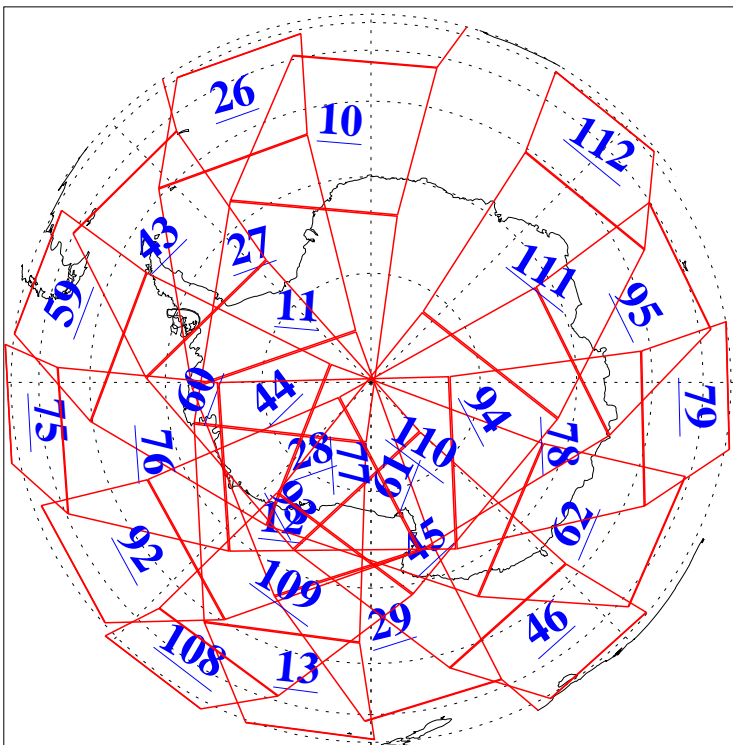

L1B Availability
AMSU Granules: 240
HSB Granules: 0
AIRS Granules: 240

4 Dec 2010
DoY 338
Aqua Day 3136
Granules: 1 to 120

Granules: 121 to 240

Legend: AMSU Available, HSB Available, AIRS Available

L1B Availability
AMSU Granules: 240
HSB Granules: 0
AIRS Granules: 240

4 Dec 2010
DoY 338
Aqua Day 3136

Ascending Granules

Descending Granules

Legend: AMSU Available, HSB Available, AIRS Available

L1B Availability
AMSU Granules: 240
HSB Granules: 0
AIRS Granules: 240

4 Dec 2010
DoY 338
Aqua Day 3136

Northern Hemisphere Granules

Southern Hemisphere Granules

Legend: AMSU Available, HSB Available, AIRS Available