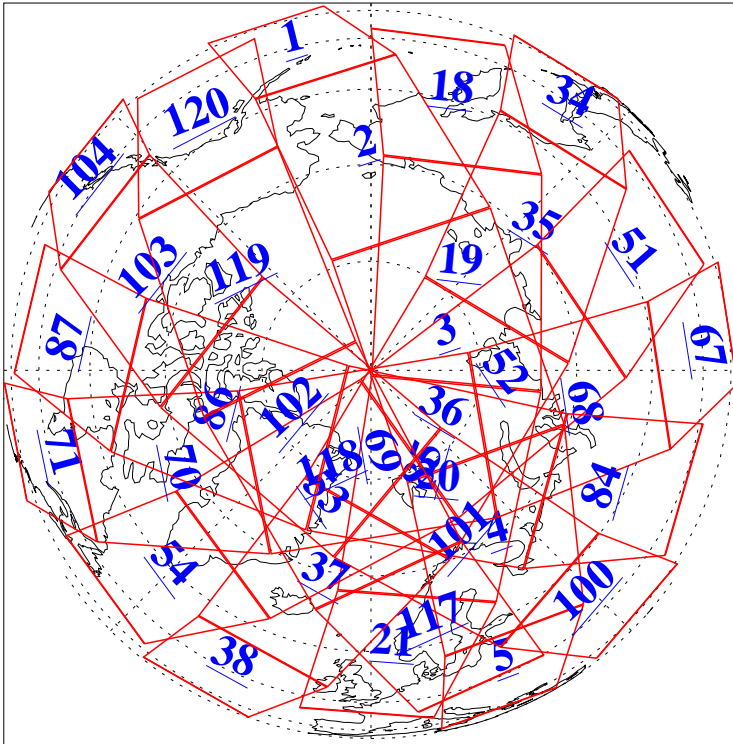

L1B Availability
AMSU Granules: 240
HSB Granules: 0
AIRS Granules: 240

4 Dec 2010
DoY 338
Aqua Day 3136
Granules: 1 to 120

Granules: 121 to 240

Legend: AMSU Available, HSB Available, AIRS Available

L1B Availability
AMSU Granules: 240
HSB Granules: 0
AIRS Granules: 240

4 Dec 2010
DoY 338
Aqua Day 3136

Ascending Granules

Descending Granules

Legend: AMSU Available, HSB Available, AIRS Available

L1B Availability
AMSU Granules: 240
HSB Granules: 0
AIRS Granules: 240

4 Dec 2010
DoY 338
Aqua Day 3136

Northern Hemisphere Granules

Southern Hemisphere Granules

Legend: AMSU Available, HSB Available, AIRS Available