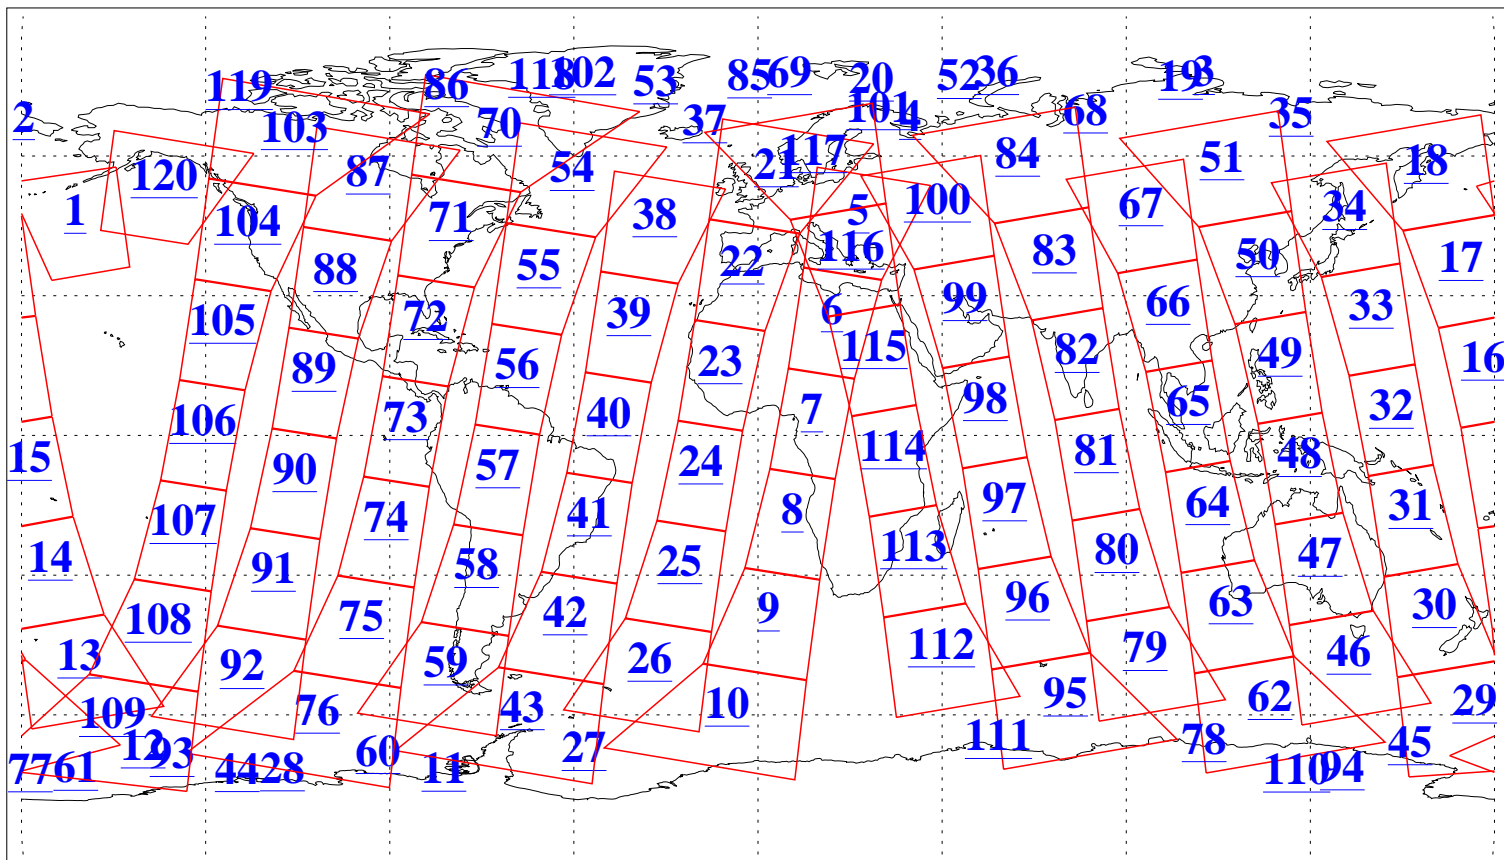

L1B Availability
AMSU Granules: 240
HSB Granules: 0
AIRS Granules: 240

4 Dec 2010
DoY 338
Aqua Day 3136
Granules: 1 to 120

Granules: 121 to 240

Legend: AMSU Available, HSB Available, AIRS Available

L1B Availability
AMSU Granules: 240
HSB Granules: 0
AIRS Granules: 240

4 Dec 2010
DoY 338
Aqua Day 3136

Ascending Granules

Descending Granules

Legend: AMSU Available, HSB Available, AIRS Available

L1B Availability
AMSU Granules: 240
HSB Granules: 0
AIRS Granules: 240

4 Dec 2010
DoY 338
Aqua Day 3136

Northern Hemisphere Granules

Southern Hemisphere Granules

Legend: AMSU Available, HSB Available, AIRS Available