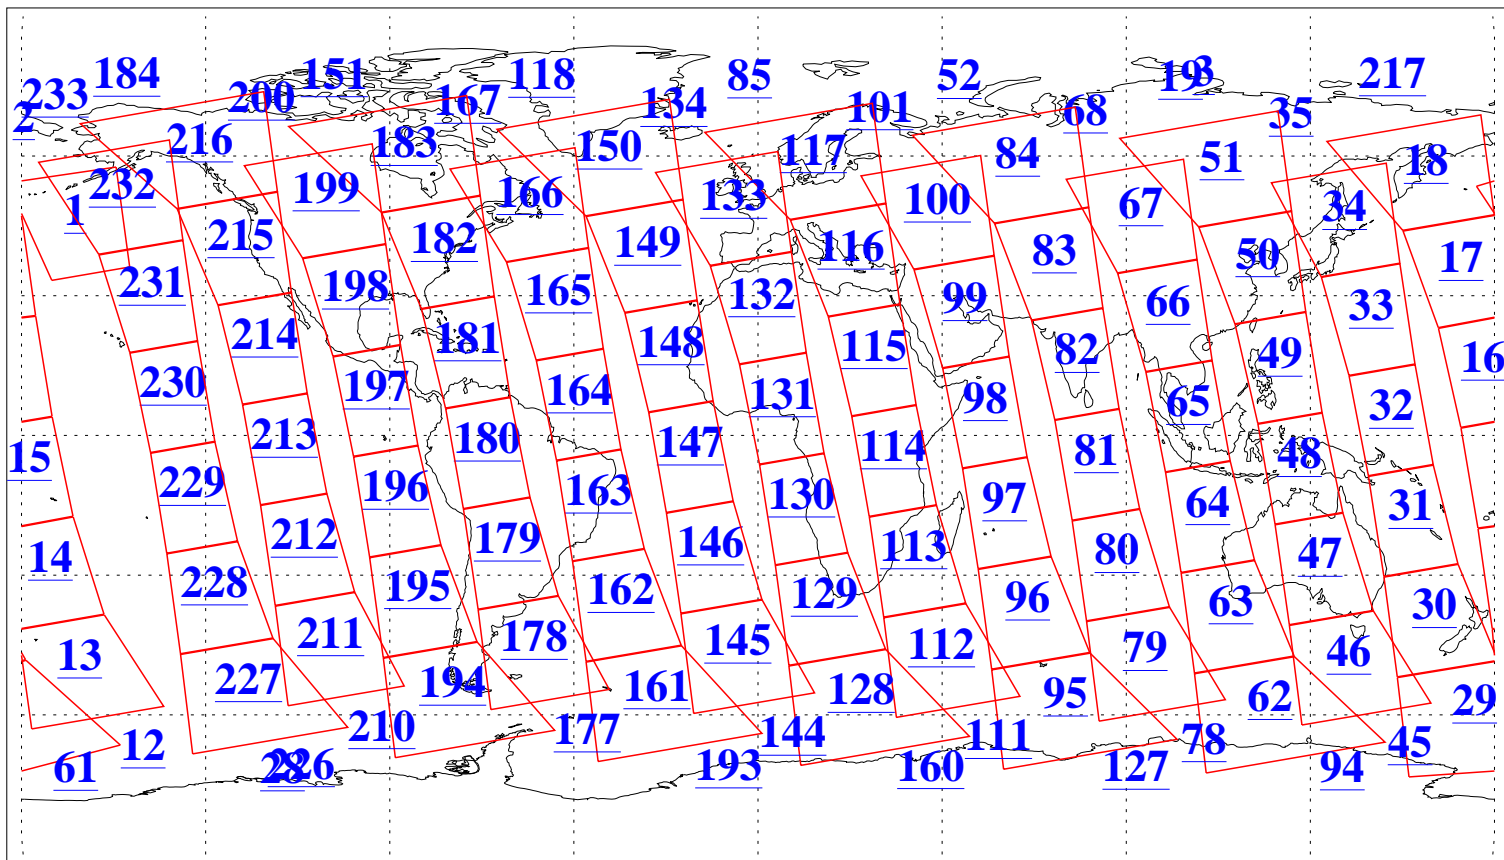

L1B Availability
AMSU Granules: 240
HSB Granules: 0
AIRS Granules: 240

4 Dec 2010
DoY 338
Aqua Day 3136
Granules: 1 to 120

Granules: 121 to 240

Legend: AMSU Available, HSB Available, AIRS Available

L1B Availability
AMSU Granules: 240
HSB Granules: 0
AIRS Granules: 240

4 Dec 2010
DoY 338
Aqua Day 3136

Ascending Granules

Descending Granules

Legend: AMSU Available, HSB Available, AIRS Available

L1B Availability
AMSU Granules: 240
HSB Granules: 0
AIRS Granules: 240

4 Dec 2010
DoY 338
Aqua Day 3136

Northern Hemisphere Granules

Southern Hemisphere Granules

Legend: AMSU Available, HSB Available, AIRS Available