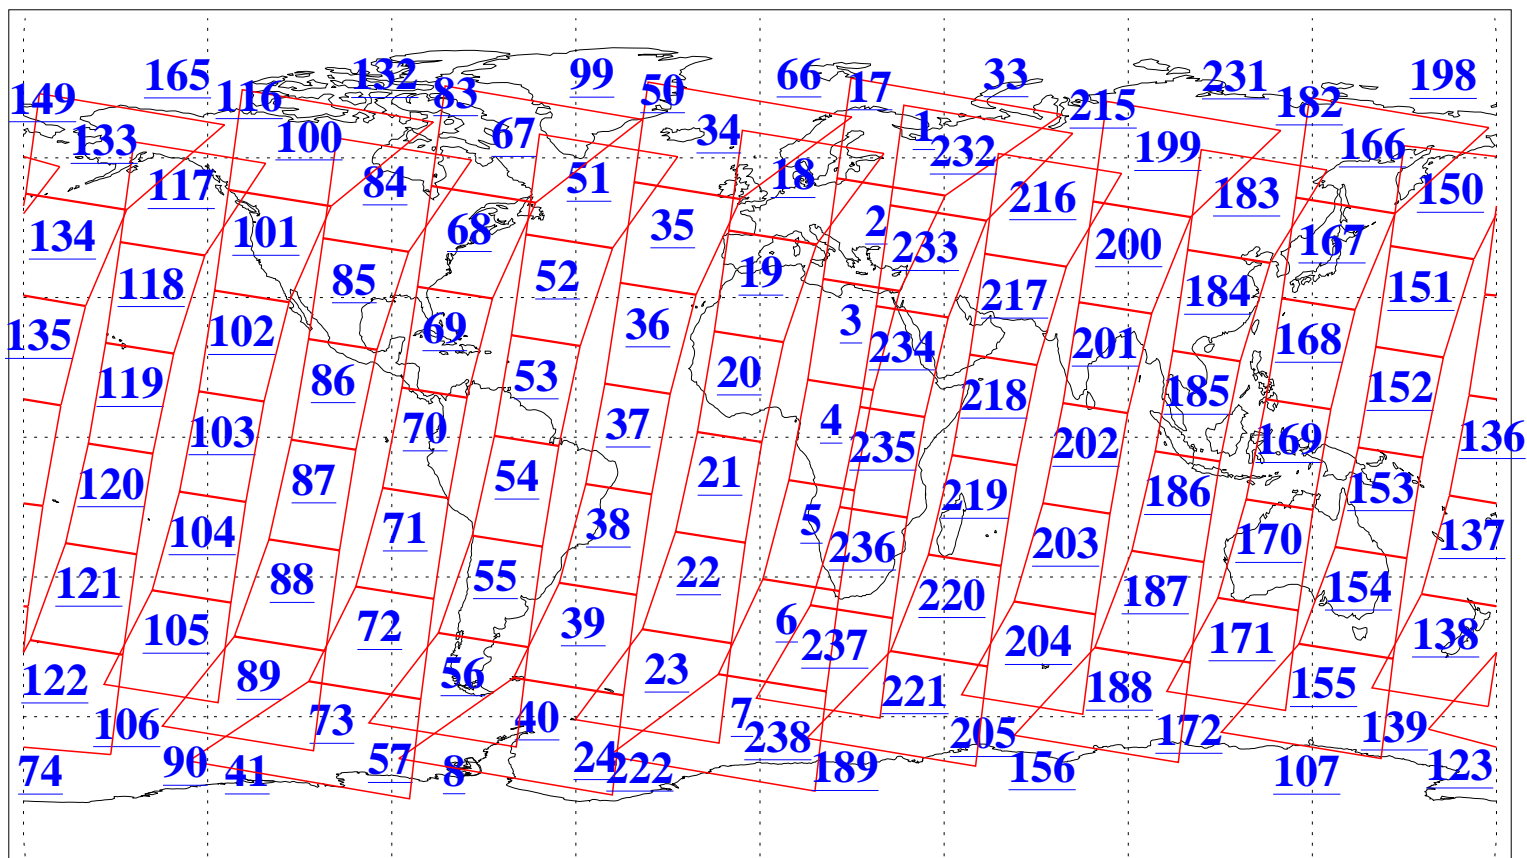

L1B Availability
AMSU Granules: 240
HSB Granules: 0
AIRS Granules: 240

29 Nov 2010
DoY 333
Aqua Day 3131
Granules: 1 to 120

Granules: 121 to 240

Legend: AMSU Available, HSB Available, AIRS Available

L1B Availability
AMSU Granules: 240
HSB Granules: 0
AIRS Granules: 240

29 Nov 2010
DoY 333
Aqua Day 3131

Ascending Granules

Descending Granules

Legend: AMSU Available, HSB Available, AIRS Available

L1B Availability
AMSU Granules: 240
HSB Granules: 0
AIRS Granules: 240

29 Nov 2010
DoY 333
Aqua Day 3131

Northern Hemisphere Granules

Southern Hemisphere Granules

Legend: AMSU Available, *HSB Available*, **AIRS Available**