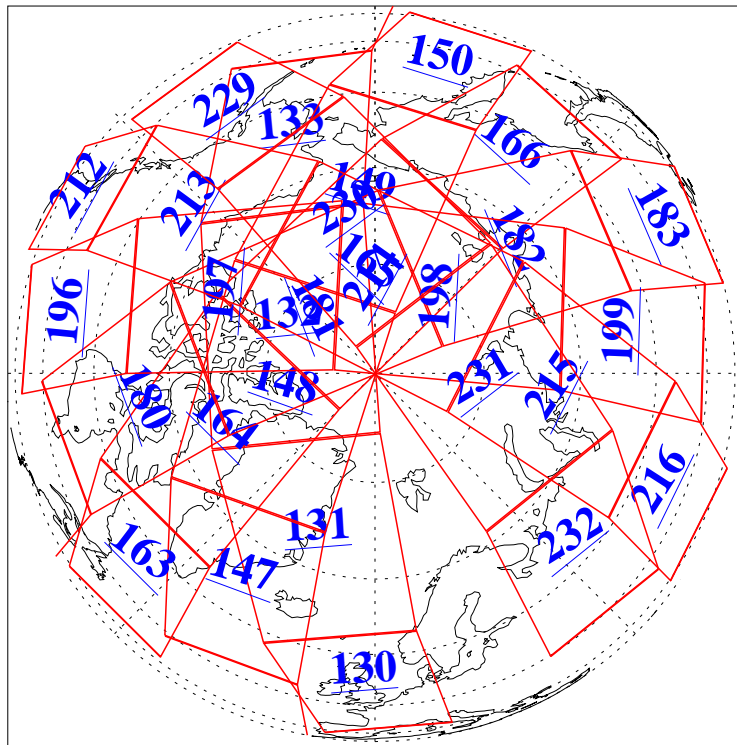

29 Nov 2010
DoY 333
Aqua Day 3131

Ascending Granules

Descending Granules

Legend: AMSU Available, HSB Available, AIRS Available

L1B Availability
AMSU Granules: 240
HSB Granules: 0
AIRS Granules: 240

29 Nov 2010
DoY 333
Aqua Day 3131

Northern Hemisphere Granules

Southern Hemisphere Granules

Legend: AMSU Available, *HSB Available*, **AIRS Available**