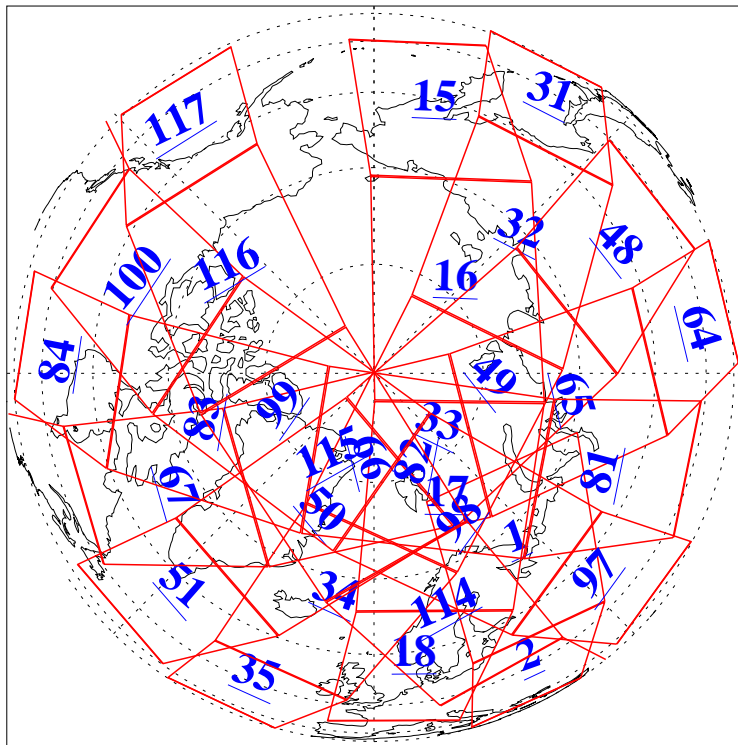

L1B Availability
AMSU Granules: 240
HSB Granules: 0
AIRS Granules: 240

29 Nov 2010
DoY 333
Aqua Day 3131
Granules: 1 to 120

Granules: 121 to 240

Legend: AMSU Available, HSB Available, AIRS Available

L1B Availability
AMSU Granules: 240
HSB Granules: 0
AIRS Granules: 240

29 Nov 2010
DoY 333
Aqua Day 3131

Ascending Granules

Descending Granules

Legend: AMSU Available, HSB Available, AIRS Available

L1B Availability
AMSU Granules: 240
HSB Granules: 0
AIRS Granules: 240

29 Nov 2010
DoY 333
Aqua Day 3131

Northern Hemisphere Granules

Southern Hemisphere Granules

Legend: AMSU Available, *HSB Available*, **AIRS Available**