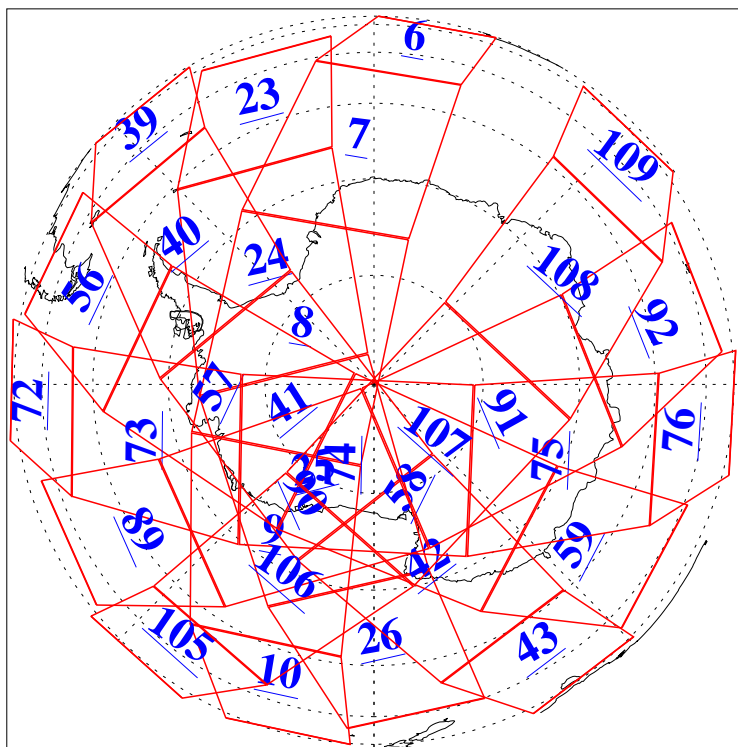

L1B Availability
AMSU Granules: 240
HSB Granules: 0
AIRS Granules: 240

29 Nov 2010
DoY 333
Aqua Day 3131
Granules: 1 to 120

Granules: 121 to 240

Legend: AMSU Available, HSB Available, AIRS Available

L1B Availability
AMSU Granules: 240
HSB Granules: 0
AIRS Granules: 240

29 Nov 2010
DoY 333
Aqua Day 3131

Ascending Granules

Descending Granules

Legend: AMSU Available, HSB Available, AIRS Available

L1B Availability
AMSU Granules: 240
HSB Granules: 0
AIRS Granules: 240

29 Nov 2010
DoY 333
Aqua Day 3131

Northern Hemisphere Granules

Southern Hemisphere Granules

Legend: AMSU Available, *HSB Available*, **AIRS Available**