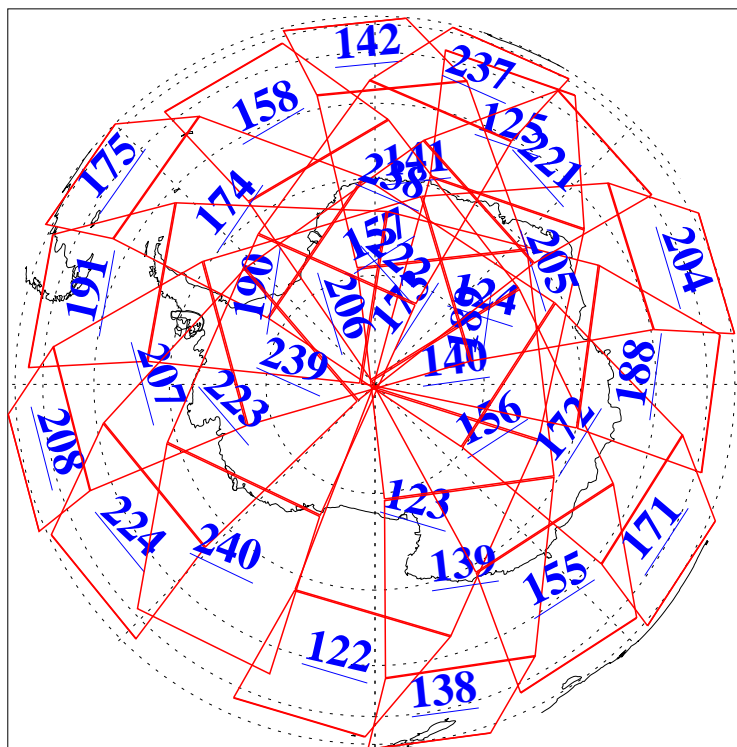

L1B Availability
AMSU Granules: 240
HSB Granules: 0
AIRS Granules: 240

29 Nov 2010
DoY 333
Aqua Day 3131
Granules: 1 to 120

Granules: 121 to 240

Legend: AMSU Available, HSB Available, AIRS Available

L1B Availability
AMSU Granules: 240
HSB Granules: 0
AIRS Granules: 240

29 Nov 2010
DoY 333
Aqua Day 3131

Ascending Granules

Descending Granules

Legend: AMSU Available, HSB Available, AIRS Available

L1B Availability
AMSU Granules: 240
HSB Granules: 0
AIRS Granules: 240

29 Nov 2010
DoY 333
Aqua Day 3131

Northern Hemisphere Granules

Southern Hemisphere Granules

Legend: AMSU Available, *HSB Available*, **AIRS Available**