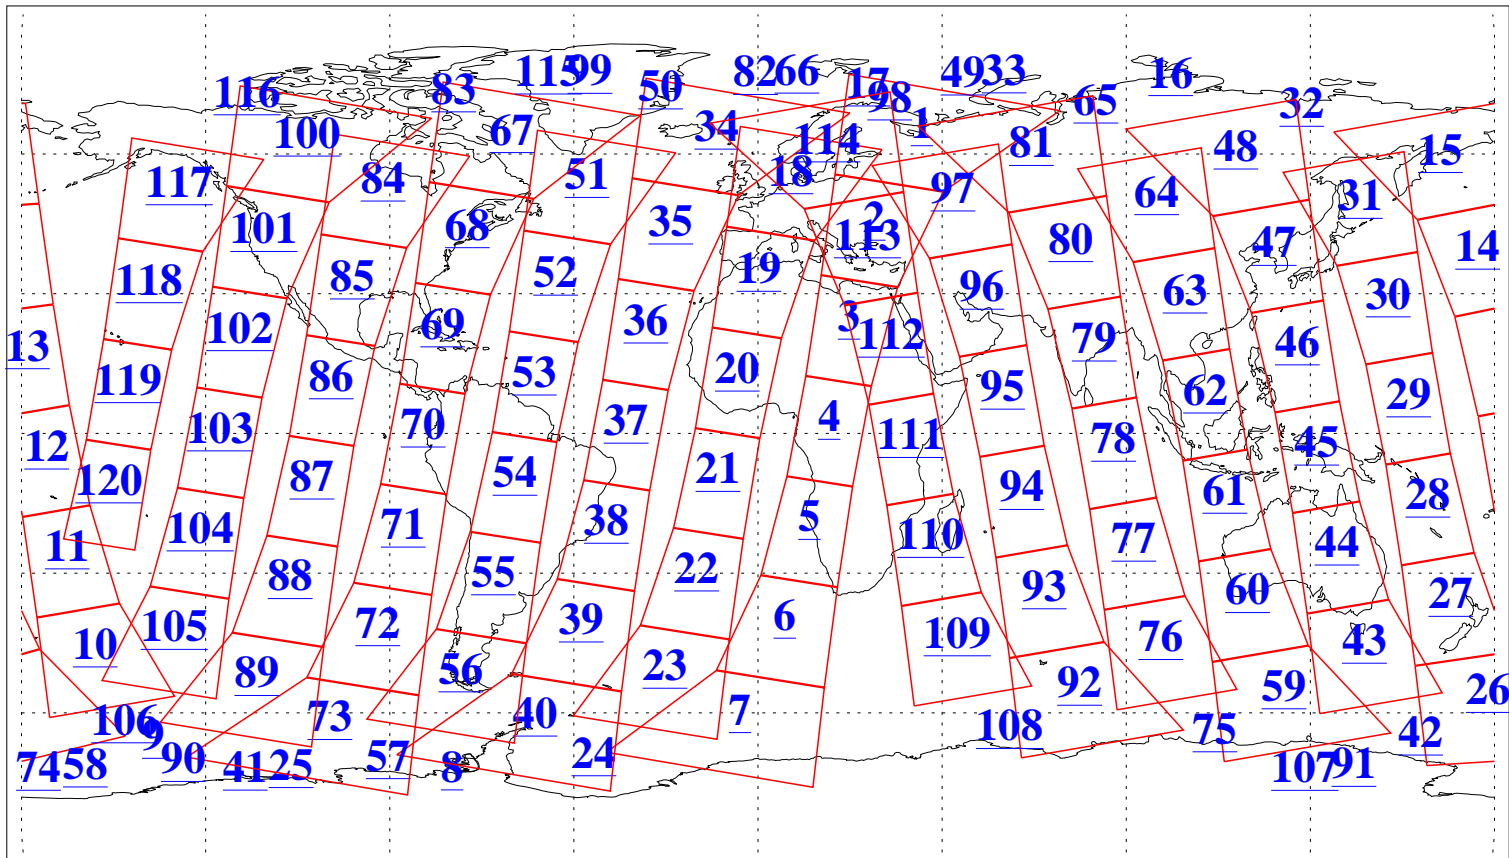

L1B Availability
AMSU Granules: 240
HSB Granules: 0
AIRS Granules: 240

29 Nov 2010
DoY 333
Aqua Day 3131
Granules: 1 to 120

Granules: 121 to 240

Legend: AMSU Available, HSB Available, AIRS Available

L1B Availability
AMSU Granules: 240
HSB Granules: 0
AIRS Granules: 240

29 Nov 2010
DoY 333
Aqua Day 3131

Ascending Granules

Descending Granules

Legend: AMSU Available, HSB Available, AIRS Available

L1B Availability
AMSU Granules: 240
HSB Granules: 0
AIRS Granules: 240

29 Nov 2010
DoY 333
Aqua Day 3131

Northern Hemisphere Granules

Southern Hemisphere Granules

Legend: AMSU Available, *HSB Available*, **AIRS Available**