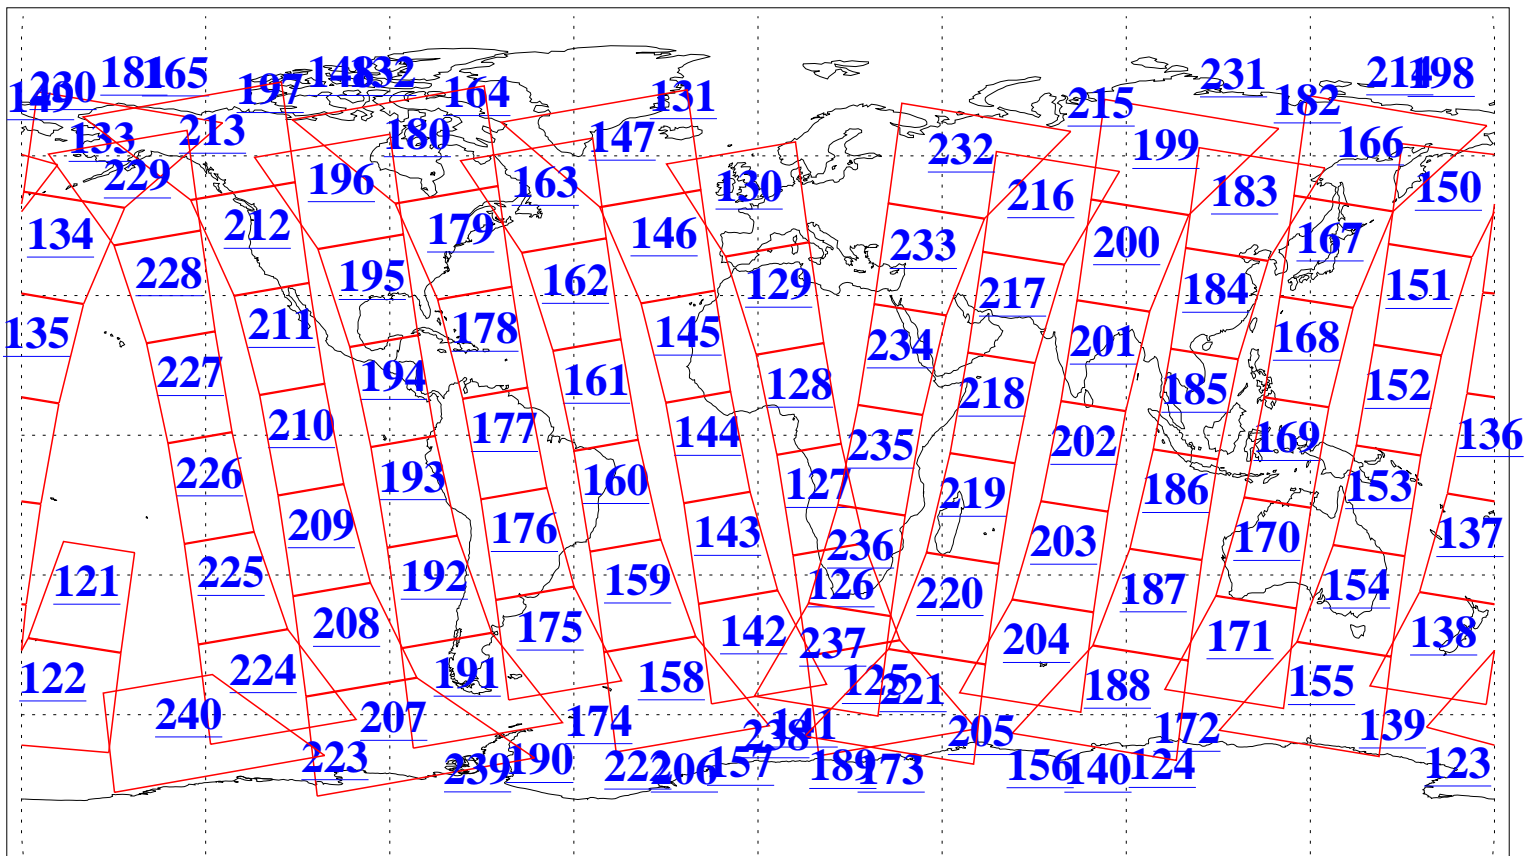

L1B Availability
AMSU Granules: 240
HSB Granules: 0
AIRS Granules: 240

29 Nov 2010
DoY 333
Aqua Day 3131
Granules: 1 to 120

Granules: 121 to 240

Legend: AMSU Available, HSB Available, AIRS Available

L1B Availability
AMSU Granules: 240
HSB Granules: 0
AIRS Granules: 240

29 Nov 2010
DoY 333
Aqua Day 3131

Ascending Granules

Descending Granules

Legend: AMSU Available, HSB Available, AIRS Available

L1B Availability
AMSU Granules: 240
HSB Granules: 0
AIRS Granules: 240

29 Nov 2010
DoY 333
Aqua Day 3131

Northern Hemisphere Granules

Southern Hemisphere Granules

Legend: AMSU Available, *HSB Available*, **AIRS Available**