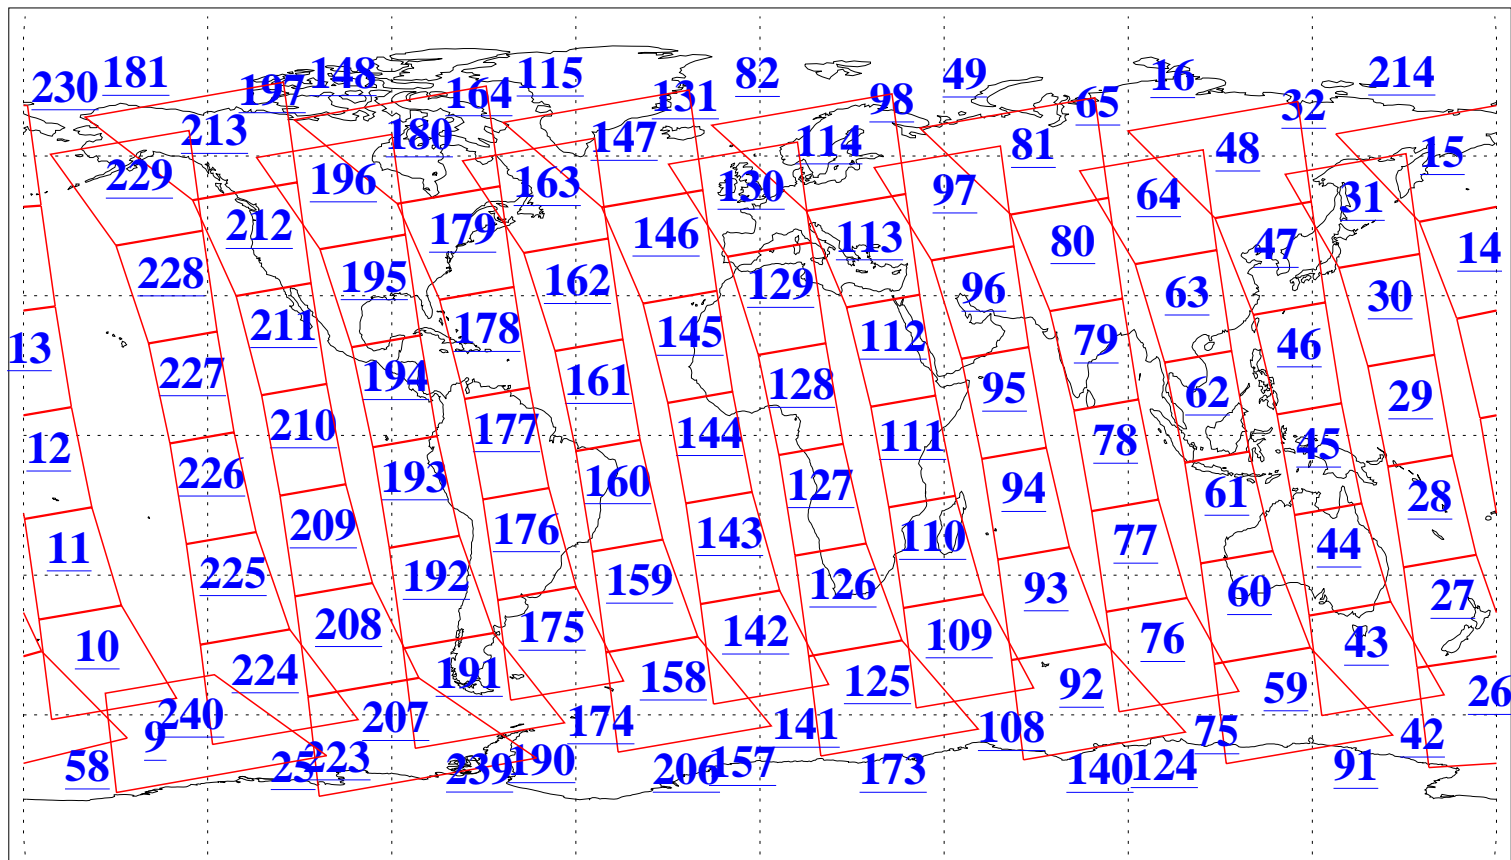

L1B Availability
AMSU Granules: 240
HSB Granules: 0
AIRS Granules: 240

29 Nov 2010
DoY 333
Aqua Day 3131
Granules: 1 to 120

Granules: 121 to 240

Legend: AMSU Available, HSB Available, AIRS Available

L1B Availability
AMSU Granules: 240
HSB Granules: 0
AIRS Granules: 240

29 Nov 2010
DoY 333
Aqua Day 3131

Ascending Granules

Descending Granules

Legend: AMSU Available, HSB Available, AIRS Available

L1B Availability
AMSU Granules: 240
HSB Granules: 0
AIRS Granules: 240

29 Nov 2010
DoY 333
Aqua Day 3131

Northern Hemisphere Granules

Southern Hemisphere Granules

Legend: AMSU Available, *HSB Available*, **AIRS Available**