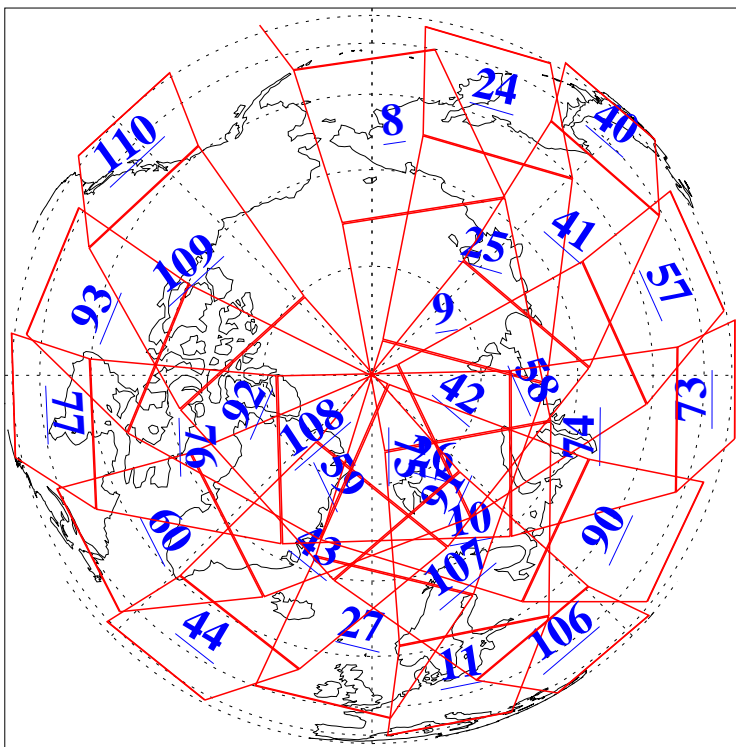

L1B Availability
AMSU Granules: 240
HSB Granules: 0
AIRS Granules: 240

28 Nov 2010
DoY 332
Aqua Day 3130
Granules: 1 to 120

Granules: 121 to 240

Legend: AMSU Available, HSB Available, AIRS Available

L1B Availability
AMSU Granules: 240
HSB Granules: 0
AIRS Granules: 240

28 Nov 2010
DoY 332
Aqua Day 3130
Ascending Granules

Descending Granules

Legend: AMSU Available, HSB Available, AIRS Available

L1B Availability
 AMSU Granules: 240
 HSB Granules: 0
 AIRS Granules: 240

28 Nov 2010
 DoY 332
 Aqua Day 3130

Northern Hemisphere Granules

Southern Hemisphere Granules

Legend: AMSU Available, HSB Available, AIRS Available