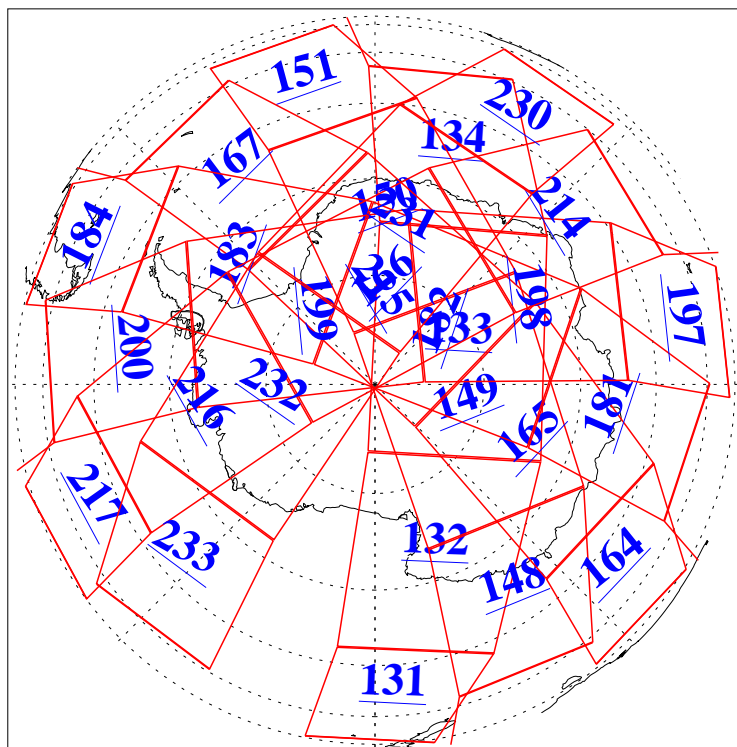

L1B Availability
AMSU Granules: 240
HSB Granules: 0
AIRS Granules: 240

28 Nov 2010
DoY 332
Aqua Day 3130
Granules: 1 to 120

Granules: 121 to 240

Legend: AMSU Available, HSB Available, AIRS Available

L1B Availability
AMSU Granules: 240
HSB Granules: 0
AIRS Granules: 240

28 Nov 2010
DoY 332
Aqua Day 3130
Ascending Granules

Descending Granules

Legend: AMSU Available, HSB Available, AIRS Available

L1B Availability
 AMSU Granules: 240
 HSB Granules: 0
 AIRS Granules: 240

28 Nov 2010
 DoY 332
 Aqua Day 3130

Northern Hemisphere Granules

Southern Hemisphere Granules

Legend: AMSU Available, HSB Available, AIRS Available