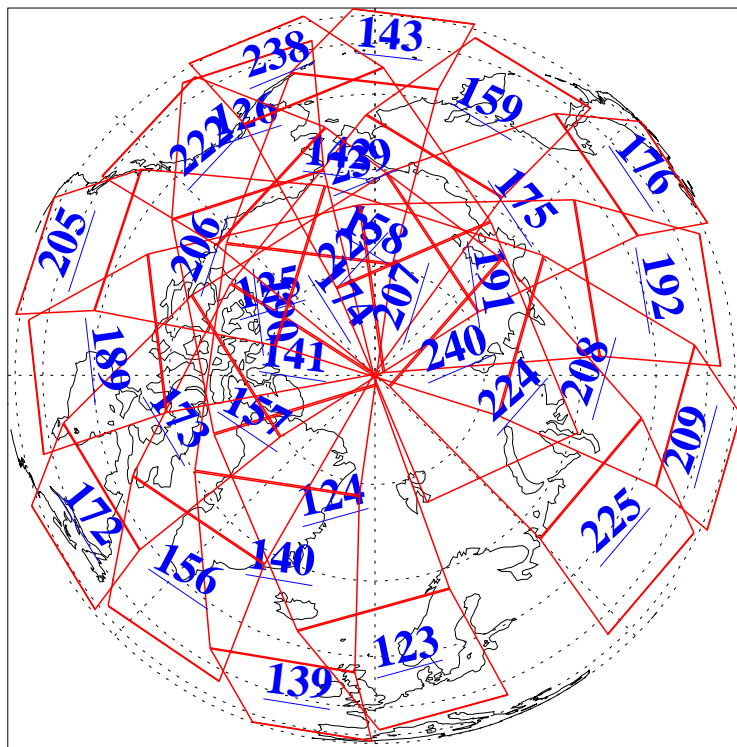

L1B Availability
AMSU Granules: 240
HSB Granules: 0
AIRS Granules: 240

28 Nov 2010
DoY 332
Aqua Day 3130
Granules: 1 to 120

Granules: 121 to 240

Legend: AMSU Available, HSB Available, AIRS Available

L1B Availability
AMSU Granules: 240
HSB Granules: 0
AIRS Granules: 240

28 Nov 2010
DoY 332
Aqua Day 3130
Ascending Granules

Descending Granules

Legend: AMSU Available, HSB Available, AIRS Available

L1B Availability
 AMSU Granules: 240
 HSB Granules: 0
 AIRS Granules: 240

28 Nov 2010
 DoY 332
 Aqua Day 3130

Northern Hemisphere Granules

Southern Hemisphere Granules

Legend: AMSU Available, HSB Available, AIRS Available