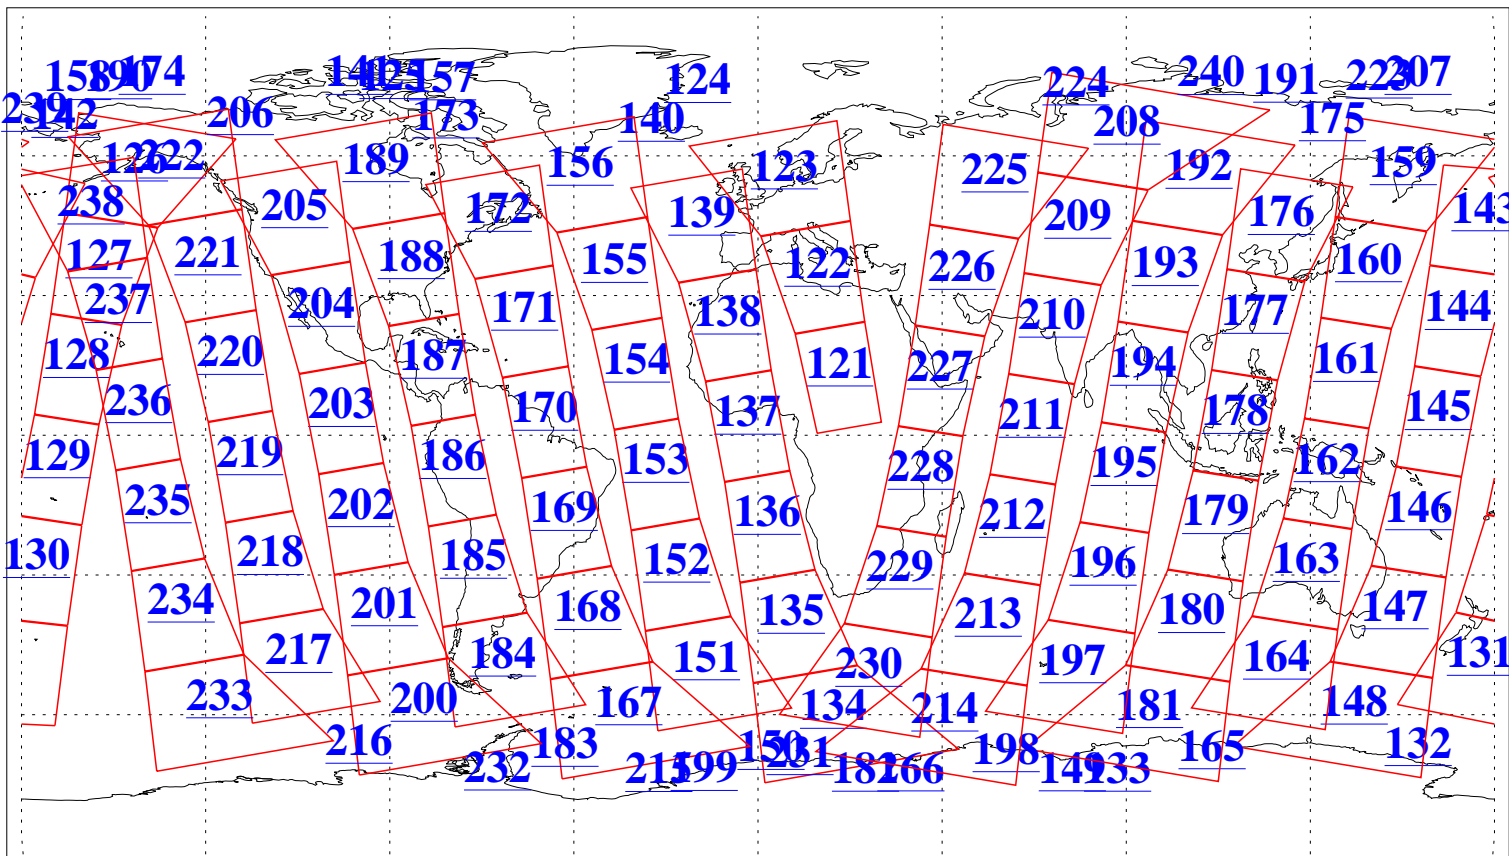

L1B Availability
AMSU Granules: 240
HSB Granules: 0
AIRS Granules: 240

28 Nov 2010
DoY 332
Aqua Day 3130
Granules: 1 to 120

Granules: 121 to 240

Legend: AMSU Available, HSB Available, AIRS Available

L1B Availability
AMSU Granules: 240
HSB Granules: 0
AIRS Granules: 240

28 Nov 2010
DoY 332
Aqua Day 3130
Ascending Granules

Descending Granules

Legend: AMSU Available, HSB Available, AIRS Available

L1B Availability
 AMSU Granules: 240
 HSB Granules: 0
 AIRS Granules: 240

28 Nov 2010
 DoY 332
 Aqua Day 3130

Northern Hemisphere Granules

Southern Hemisphere Granules

Legend: AMSU Available, HSB Available, AIRS Available