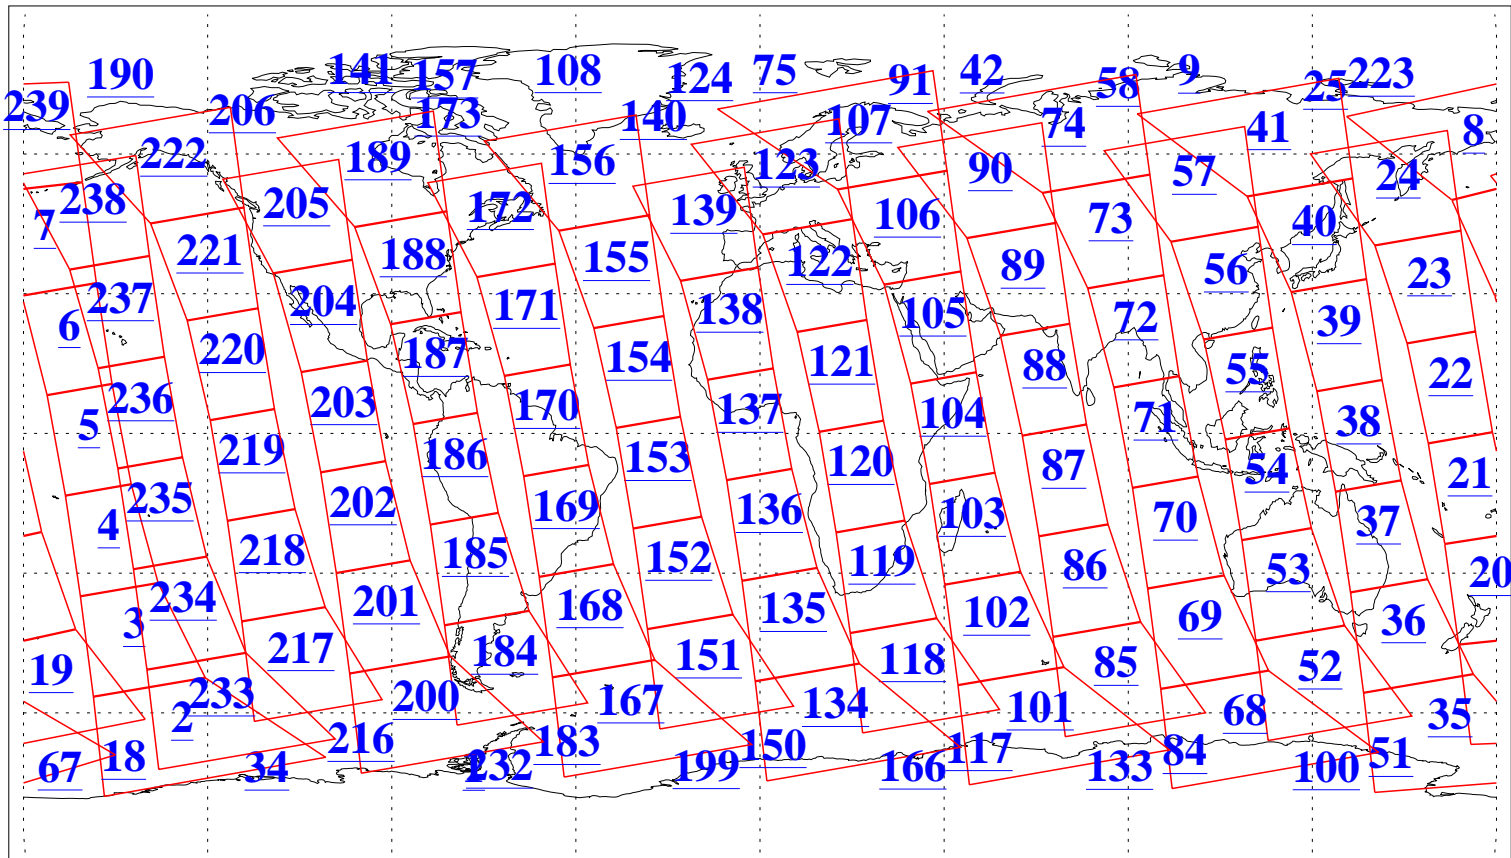

L1B Availability
AMSU Granules: 240
HSB Granules: 0
AIRS Granules: 240

28 Nov 2010
DoY 332
Aqua Day 3130
Granules: 1 to 120

Granules: 121 to 240

Legend: AMSU Available, HSB Available, AIRS Available

L1B Availability
AMSU Granules: 240
HSB Granules: 0
AIRS Granules: 240

28 Nov 2010
DoY 332
Aqua Day 3130
Ascending Granules

Descending Granules

Legend: AMSU Available, HSB Available, AIRS Available

L1B Availability
 AMSU Granules: 240
 HSB Granules: 0
 AIRS Granules: 240

28 Nov 2010
 DoY 332
 Aqua Day 3130

Northern Hemisphere Granules

Southern Hemisphere Granules

Legend: AMSU Available, HSB Available, AIRS Available