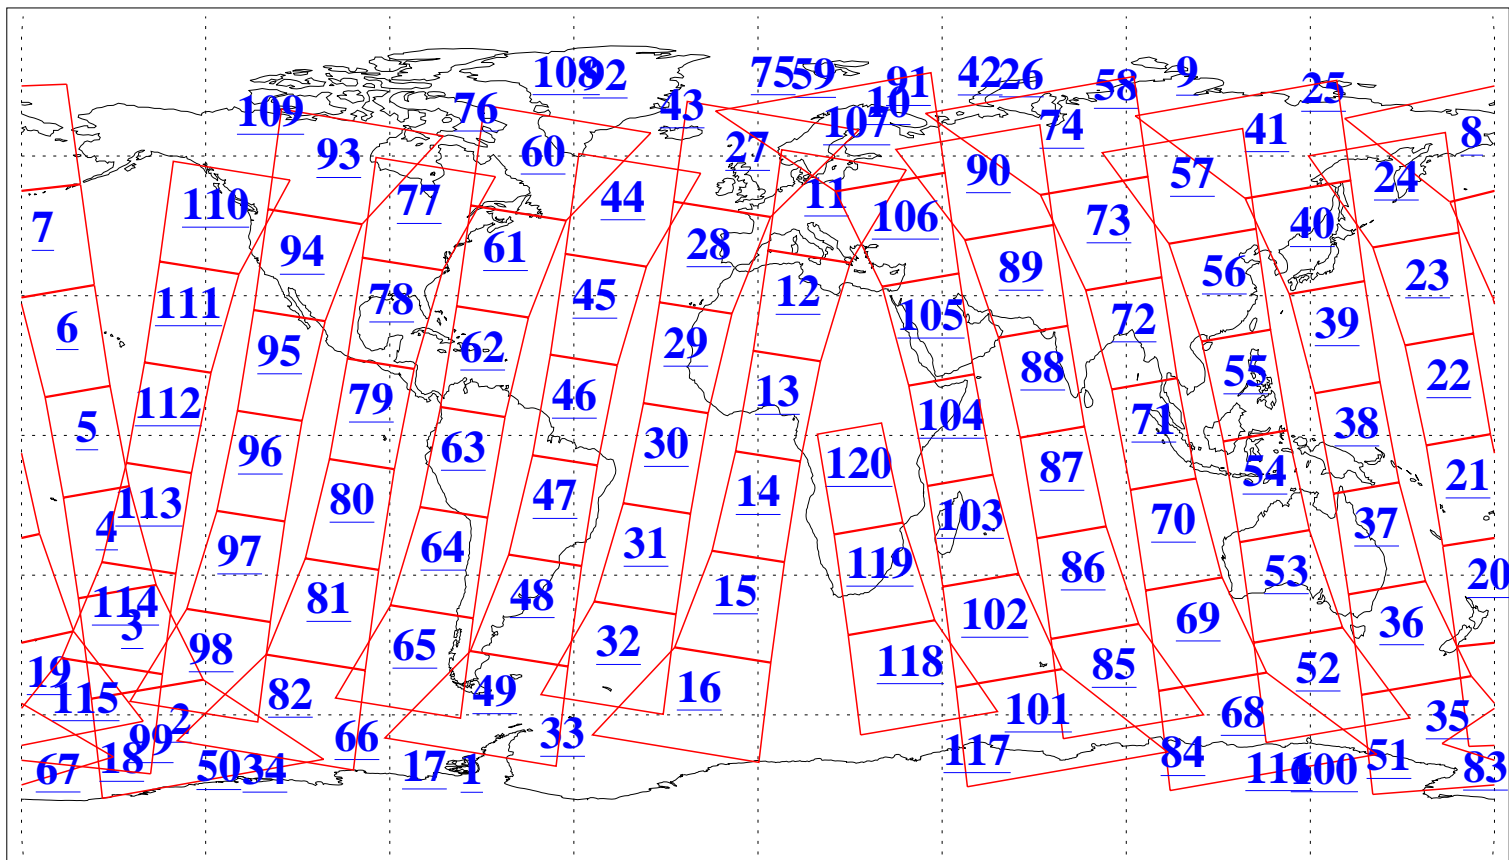

L1B Availability
AMSU Granules: 240
HSB Granules: 0
AIRS Granules: 240

28 Nov 2010
DoY 332
Aqua Day 3130
Granules: 1 to 120

Granules: 121 to 240

Legend: AMSU Available, HSB Available, AIRS Available

L1B Availability
AMSU Granules: 240
HSB Granules: 0
AIRS Granules: 240

28 Nov 2010
DoY 332
Aqua Day 3130
Ascending Granules

Descending Granules

Legend: AMSU Available, HSB Available, AIRS Available

L1B Availability
 AMSU Granules: 240
 HSB Granules: 0
 AIRS Granules: 240

28 Nov 2010
 DoY 332
 Aqua Day 3130

Northern Hemisphere Granules

Southern Hemisphere Granules

Legend: AMSU Available, HSB Available, AIRS Available