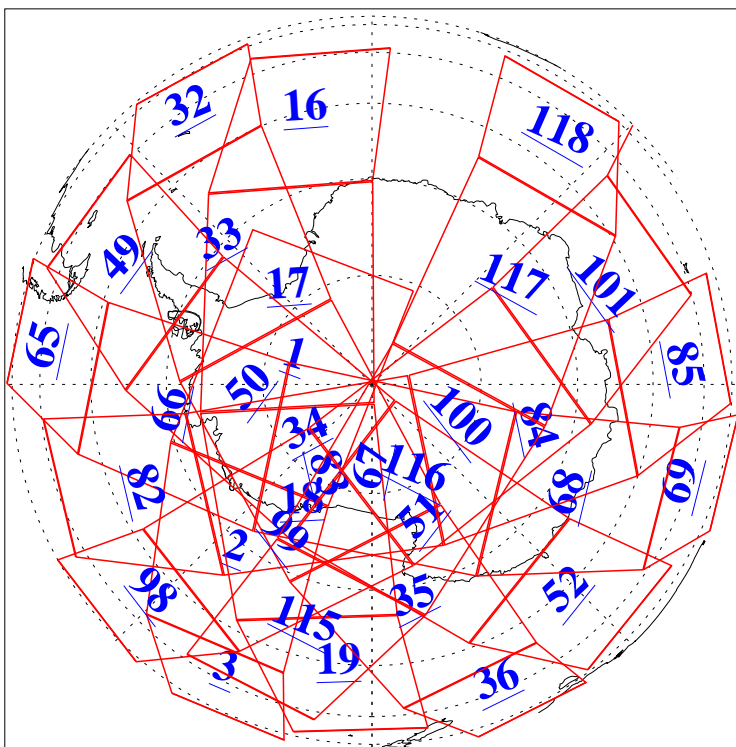

L1B Availability
AMSU Granules: 240
HSB Granules: 0
AIRS Granules: 240

28 Nov 2010
DoY 332
Aqua Day 3130
Granules: 1 to 120

Granules: 121 to 240

Legend: AMSU Available, HSB Available, AIRS Available

L1B Availability
AMSU Granules: 240
HSB Granules: 0
AIRS Granules: 240

28 Nov 2010
DoY 332
Aqua Day 3130
Ascending Granules

Descending Granules

Legend: AMSU Available, HSB Available, AIRS Available

L1B Availability
 AMSU Granules: 240
 HSB Granules: 0
 AIRS Granules: 240

28 Nov 2010
 DoY 332
 Aqua Day 3130

Northern Hemisphere Granules

Southern Hemisphere Granules

Legend: AMSU Available, HSB Available, AIRS Available