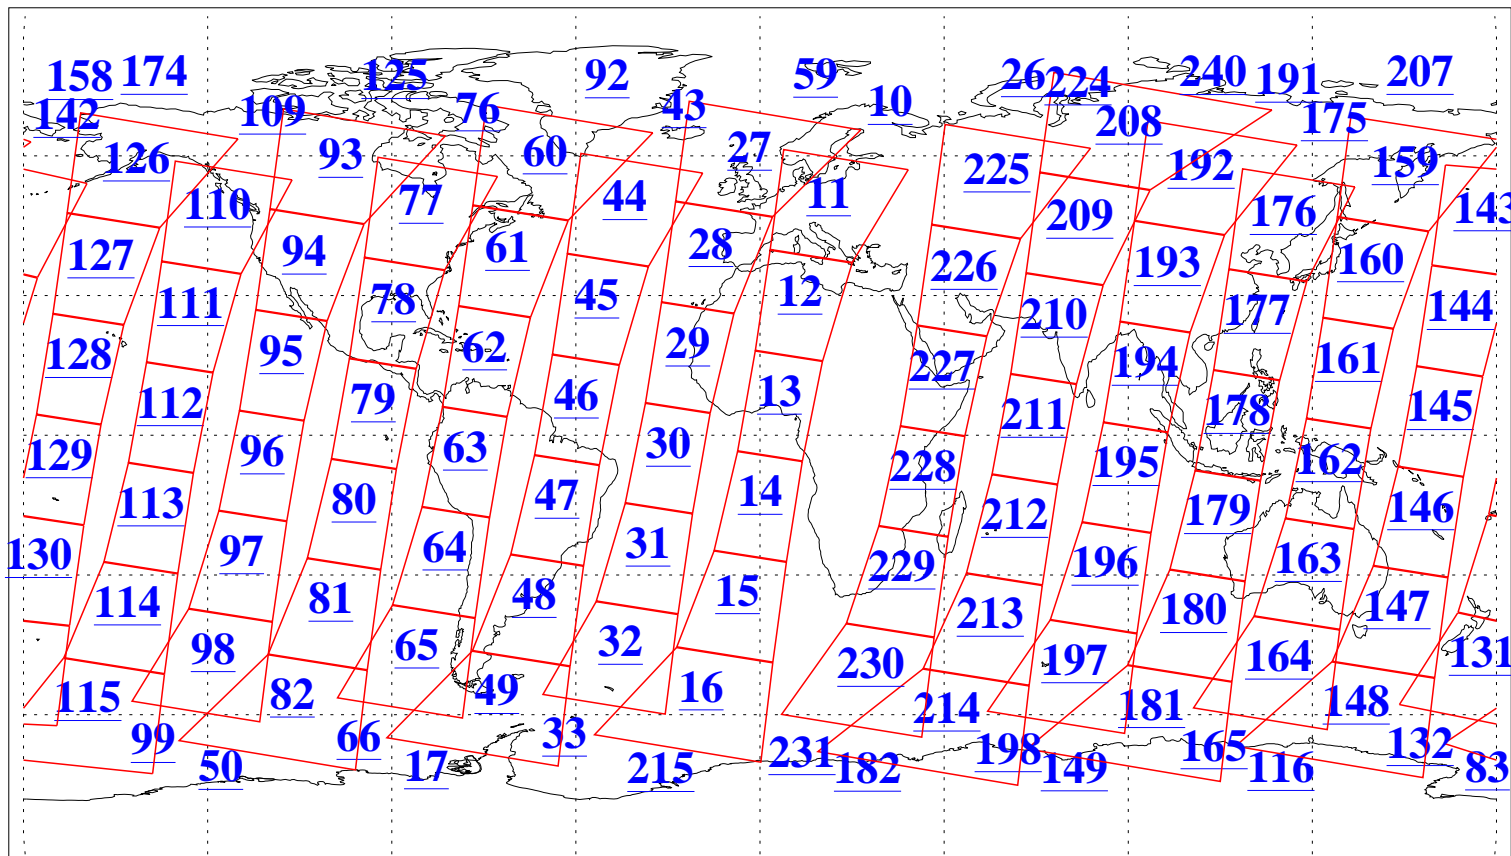

L1B Availability
AMSU Granules: 240
HSB Granules: 0
AIRS Granules: 240

28 Nov 2010
DoY 332
Aqua Day 3130
Granules: 1 to 120

Granules: 121 to 240

Legend: AMSU Available, HSB Available, AIRS Available

L1B Availability
AMSU Granules: 240
HSB Granules: 0
AIRS Granules: 240

28 Nov 2010
DoY 332
Aqua Day 3130
Ascending Granules

Descending Granules

Legend: AMSU Available, HSB Available, AIRS Available

L1B Availability
 AMSU Granules: 240
 HSB Granules: 0
 AIRS Granules: 240

28 Nov 2010
 DoY 332
 Aqua Day 3130

Northern Hemisphere Granules

Southern Hemisphere Granules

Legend: AMSU Available, HSB Available, AIRS Available