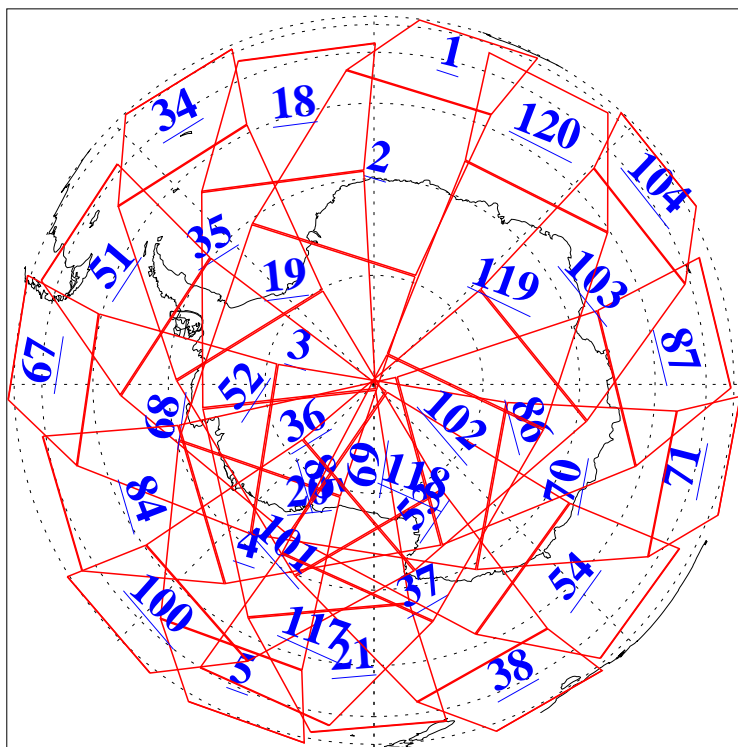

L1B Availability
AMSU Granules: 240
HSB Granules: 0
AIRS Granules: 240

26 Nov 2010
DoY 330
Aqua Day 3128
Granules: 1 to 120

Granules: 121 to 240

Legend: AMSU Available, HSB Available, AIRS Available

L1B Availability
AMSU Granules: 240
HSB Granules: 0
AIRS Granules: 240

26 Nov 2010
DoY 330
Aqua Day 3128

Ascending Granules

Descending Granules

Legend: AMSU Available, HSB Available, AIRS Available

L1B Availability
 AMSU Granules: 240
 HSB Granules: 0
 AIRS Granules: 240

26 Nov 2010
 DoY 330
 Aqua Day 3128

Northern Hemisphere Granules

Southern Hemisphere Granules

Legend: AMSU Available, HSB Available, AIRS Available