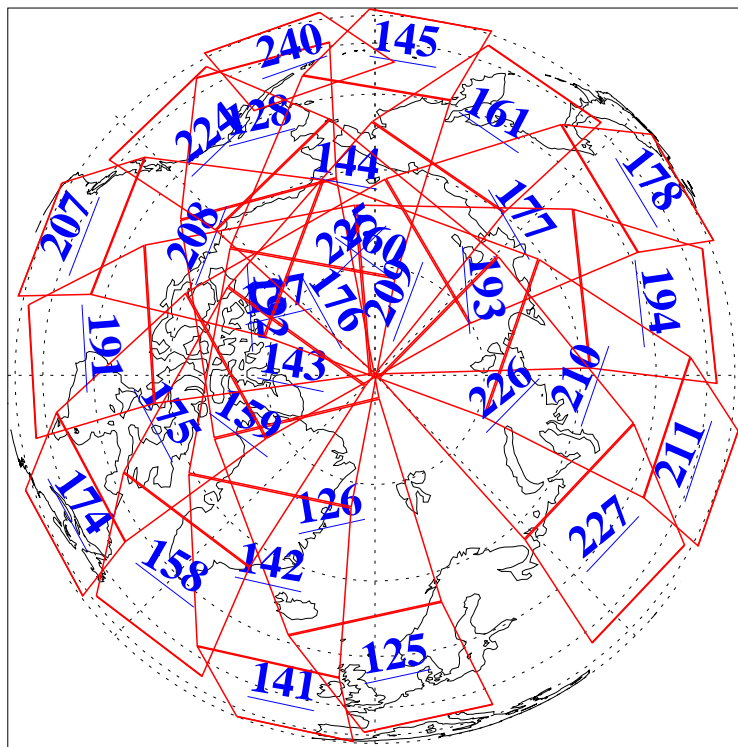

26 Nov 2010
DoY 330
Aqua Day 3128

Ascending Granules

Descending Granules

Legend: AMSU Available, HSB Available, AIRS Available

L1B Availability
 AMSU Granules: 240
 HSB Granules: 0
 AIRS Granules: 240

26 Nov 2010
 DoY 330
 Aqua Day 3128

Northern Hemisphere Granules

Southern Hemisphere Granules

Legend: AMSU Available, HSB Available, AIRS Available