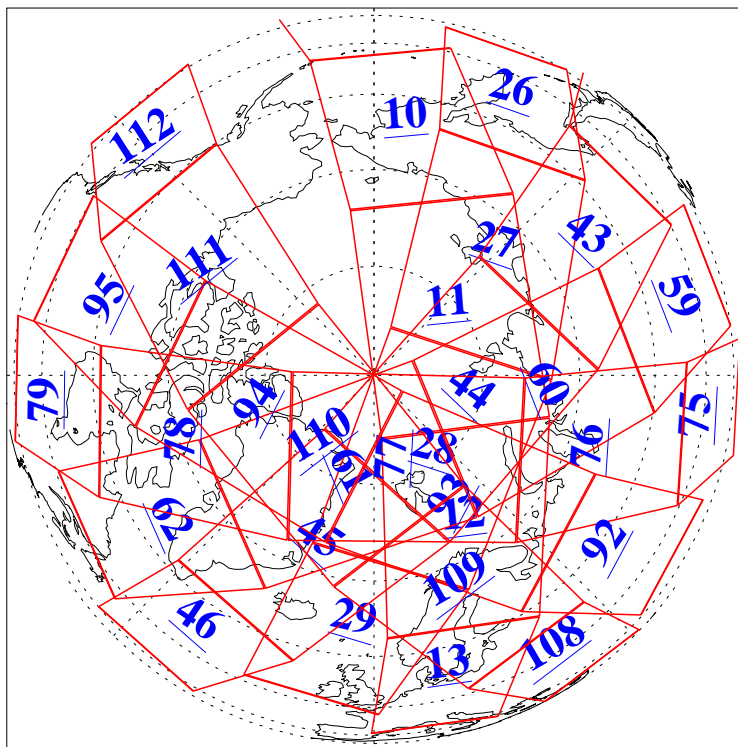

L1B Availability
AMSU Granules: 240
HSB Granules: 0
AIRS Granules: 240

26 Nov 2010
DoY 330
Aqua Day 3128
Granules: 1 to 120

Granules: 121 to 240

Legend: AMSU Available, HSB Available, AIRS Available

L1B Availability
AMSU Granules: 240
HSB Granules: 0
AIRS Granules: 240

26 Nov 2010
DoY 330
Aqua Day 3128

Ascending Granules

Descending Granules

Legend: AMSU Available, HSB Available, AIRS Available

L1B Availability
 AMSU Granules: 240
 HSB Granules: 0
 AIRS Granules: 240

26 Nov 2010
 DoY 330
 Aqua Day 3128

Northern Hemisphere Granules

Southern Hemisphere Granules

Legend: AMSU Available, HSB Available, AIRS Available