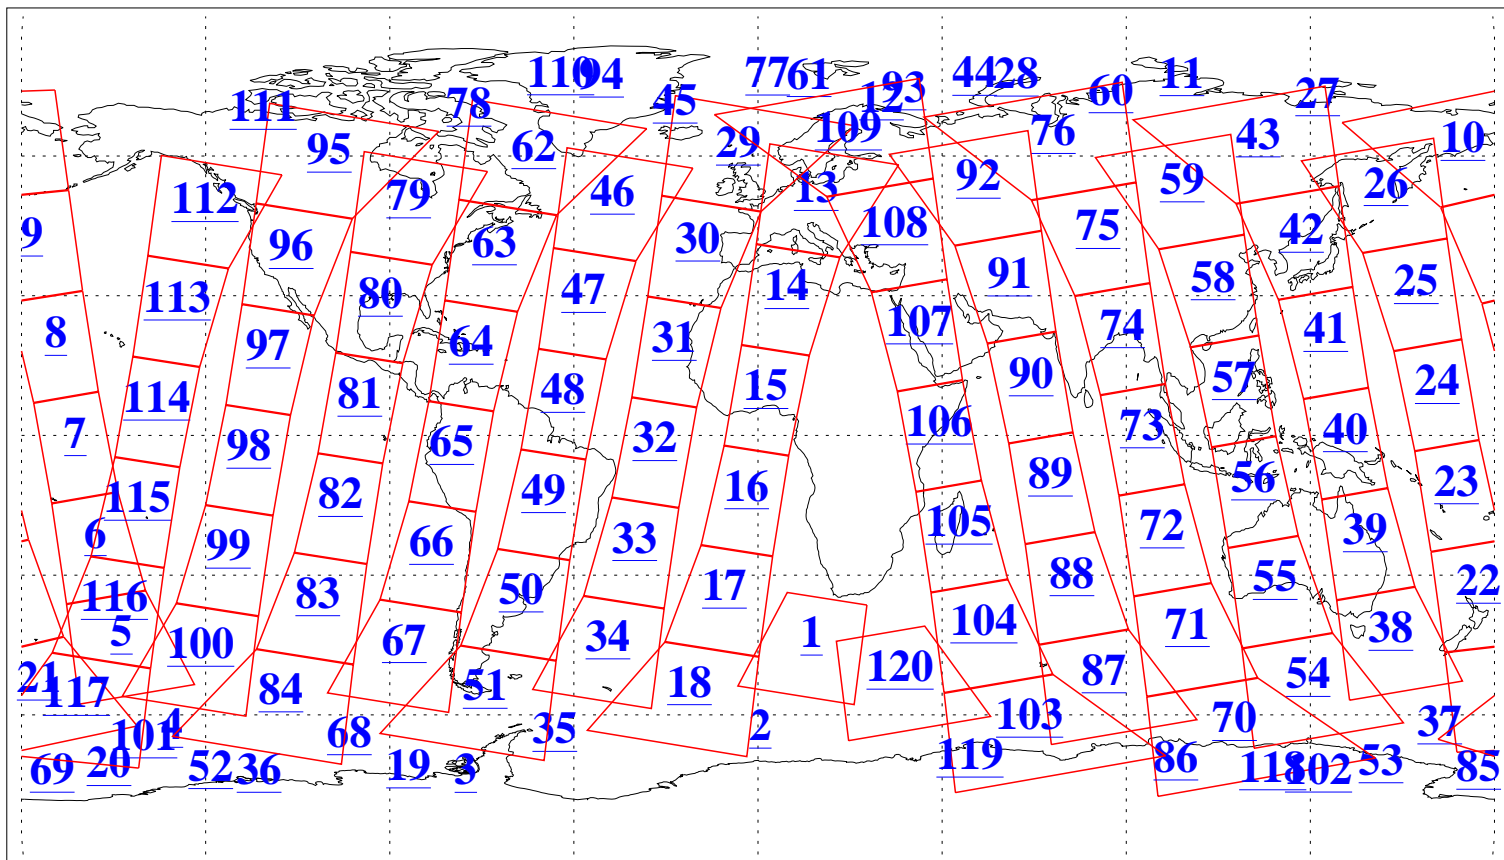

L1B Availability
AMSU Granules: 240
HSB Granules: 0
AIRS Granules: 240

26 Nov 2010
DoY 330
Aqua Day 3128
Granules: 1 to 120

Granules: 121 to 240

Legend: AMSU Available, HSB Available, AIRS Available

L1B Availability
AMSU Granules: 240
HSB Granules: 0
AIRS Granules: 240

26 Nov 2010
DoY 330
Aqua Day 3128

Ascending Granules

Descending Granules

Legend: AMSU Available, HSB Available, AIRS Available

L1B Availability
 AMSU Granules: 240
 HSB Granules: 0
 AIRS Granules: 240

26 Nov 2010
 DoY 330
 Aqua Day 3128

Northern Hemisphere Granules

Southern Hemisphere Granules

Legend: AMSU Available, HSB Available, AIRS Available