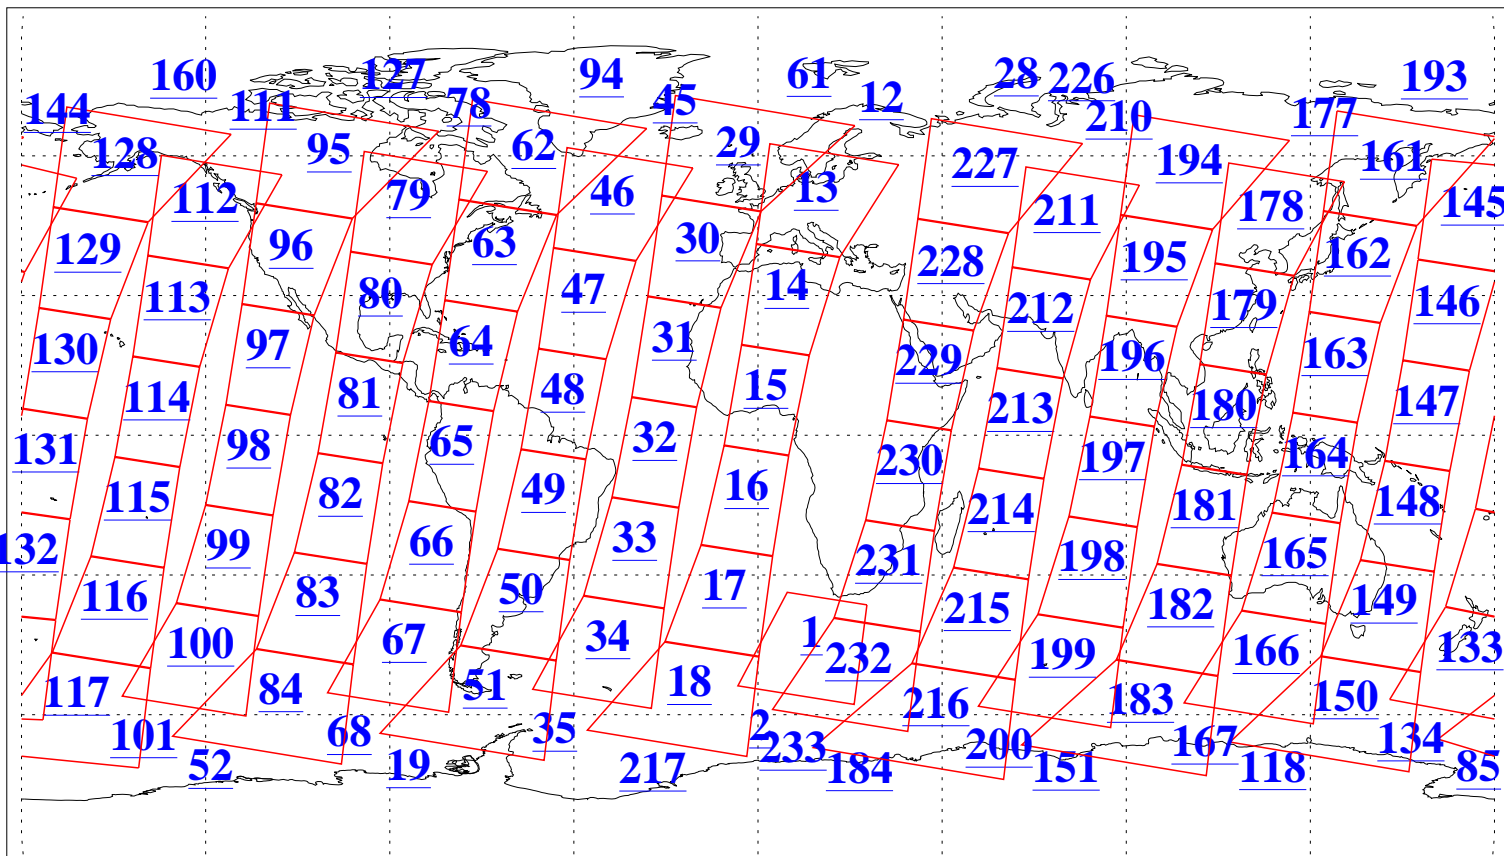

L1B Availability
AMSU Granules: 240
HSB Granules: 0
AIRS Granules: 240

26 Nov 2010
DoY 330
Aqua Day 3128
Granules: 1 to 120

Granules: 121 to 240

Legend: AMSU Available, HSB Available, AIRS Available

L1B Availability
AMSU Granules: 240
HSB Granules: 0
AIRS Granules: 240

26 Nov 2010
DoY 330
Aqua Day 3128

Ascending Granules

Descending Granules

Legend: AMSU Available, HSB Available, AIRS Available

L1B Availability
 AMSU Granules: 240
 HSB Granules: 0
 AIRS Granules: 240

26 Nov 2010
 DoY 330
 Aqua Day 3128

Northern Hemisphere Granules

Southern Hemisphere Granules

Legend: AMSU Available, HSB Available, AIRS Available