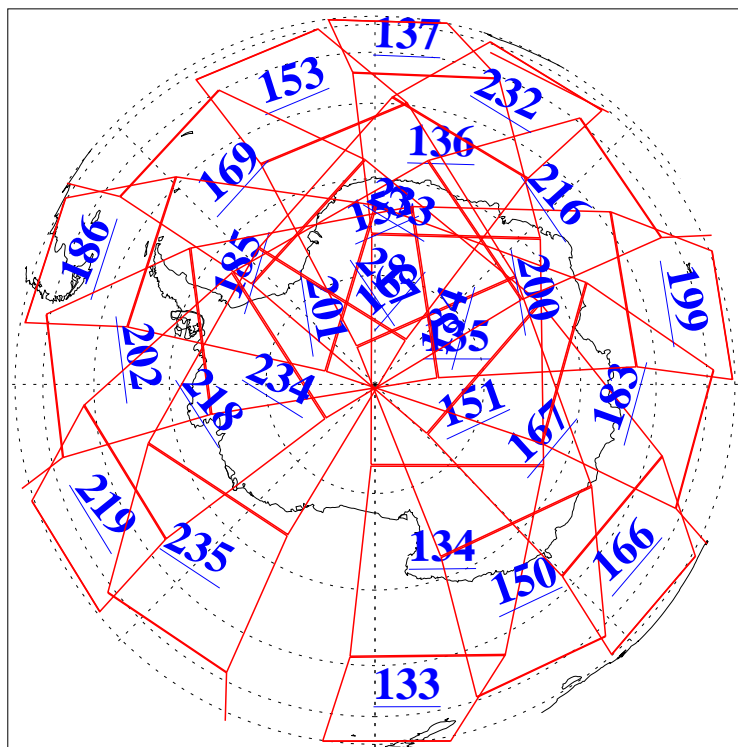

26 Nov 2010
DoY 330
Aqua Day 3128

Ascending Granules

Descending Granules

Legend: AMSU Available, HSB Available, AIRS Available

L1B Availability
 AMSU Granules: 240
 HSB Granules: 0
 AIRS Granules: 240

26 Nov 2010
 DoY 330
 Aqua Day 3128

Northern Hemisphere Granules

Southern Hemisphere Granules

Legend: AMSU Available, HSB Available, AIRS Available