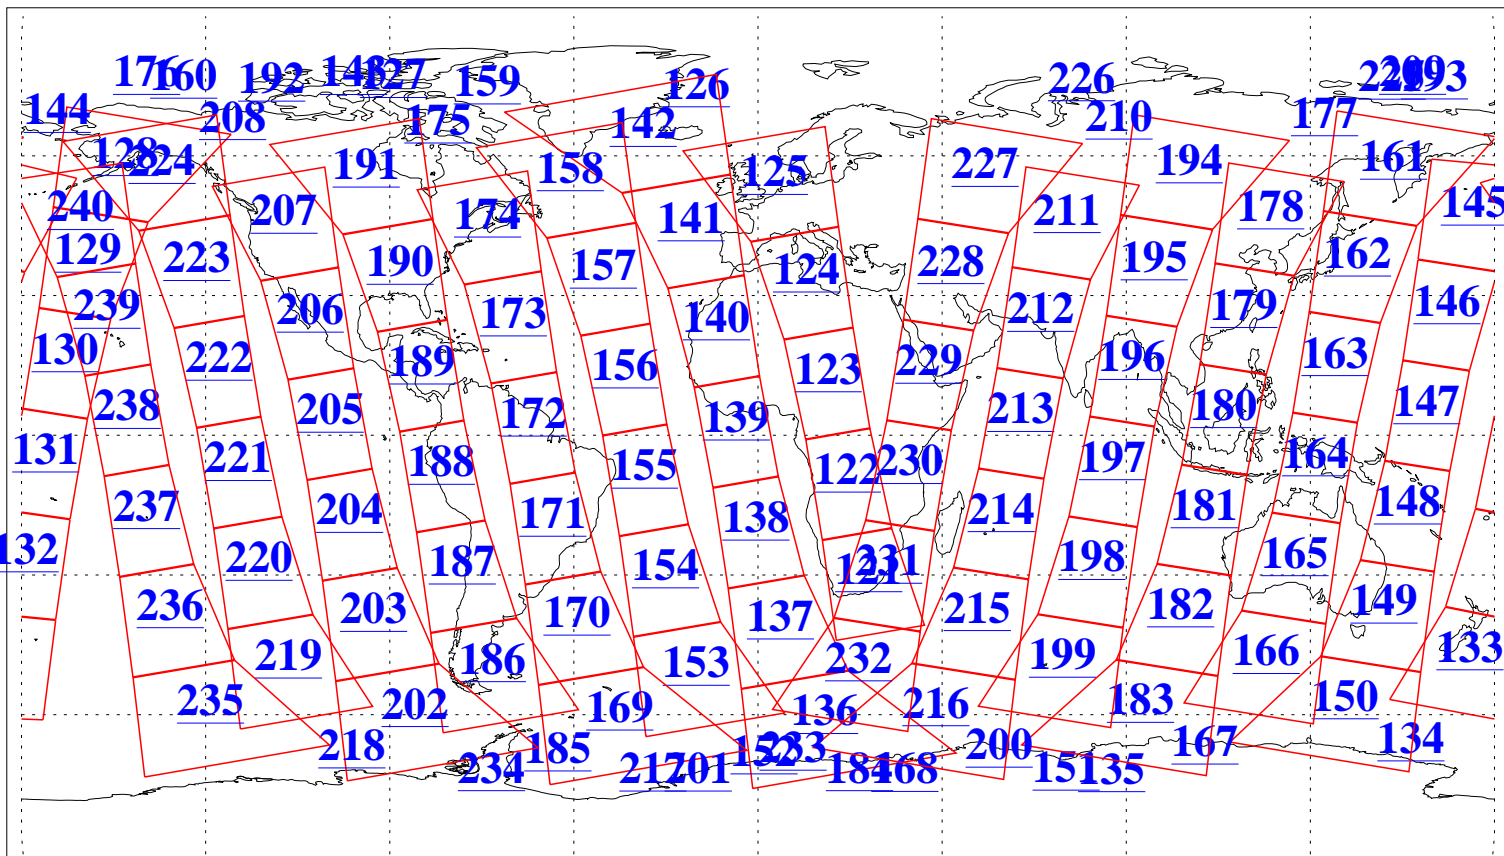

L1B Availability
AMSU Granules: 240
HSB Granules: 0
AIRS Granules: 240

26 Nov 2010
DoY 330
Aqua Day 3128
Granules: 1 to 120

Granules: 121 to 240

Legend: AMSU Available, HSB Available, AIRS Available

L1B Availability
AMSU Granules: 240
HSB Granules: 0
AIRS Granules: 240

26 Nov 2010
DoY 330
Aqua Day 3128

Ascending Granules

Descending Granules

Legend: AMSU Available, HSB Available, AIRS Available

L1B Availability
 AMSU Granules: 240
 HSB Granules: 0
 AIRS Granules: 240

26 Nov 2010
 DoY 330
 Aqua Day 3128

Northern Hemisphere Granules

Southern Hemisphere Granules

Legend: AMSU Available, HSB Available, AIRS Available