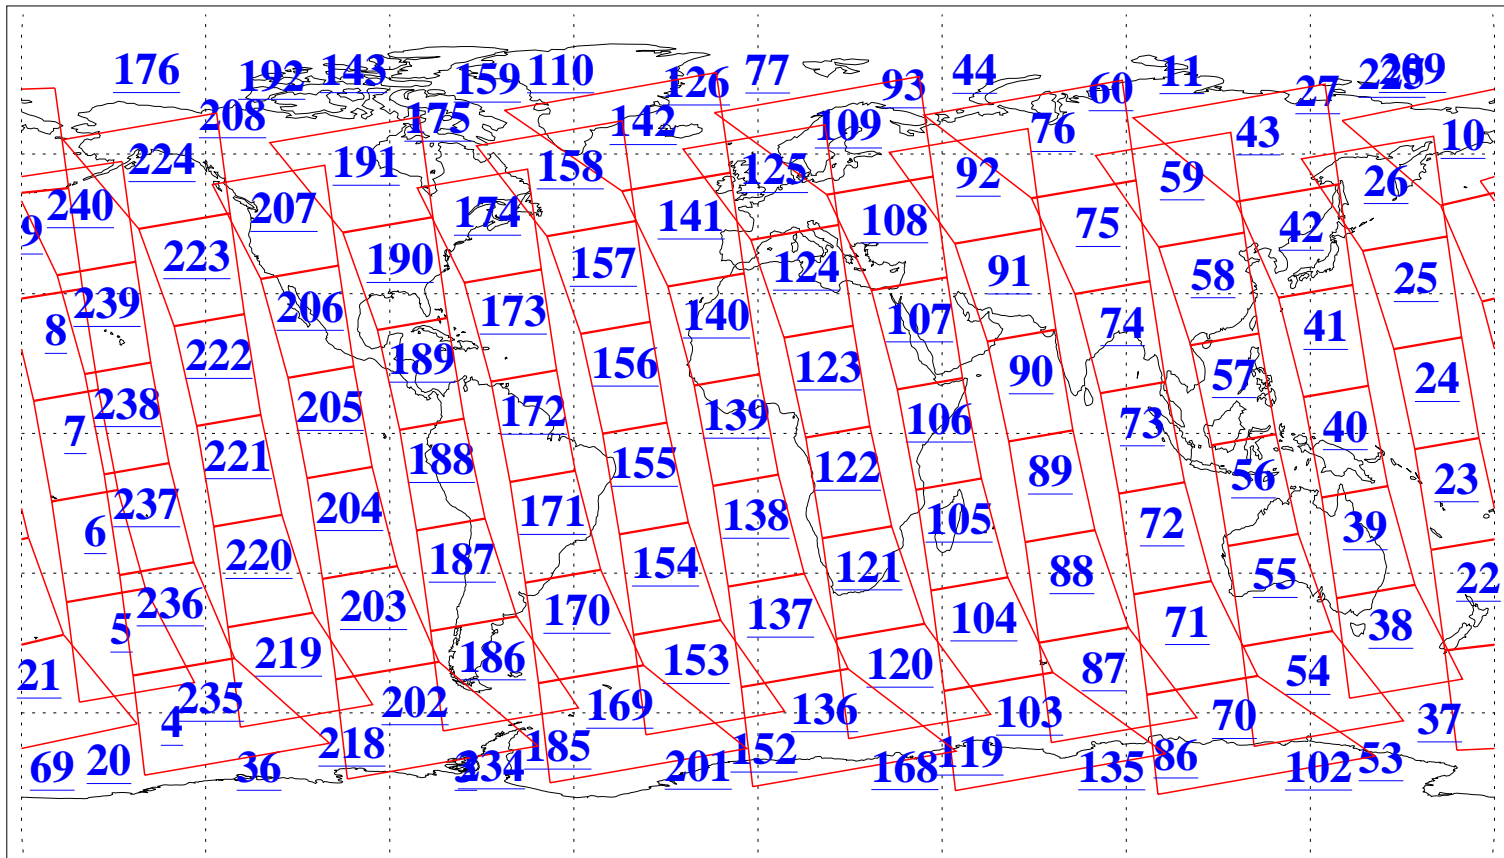

L1B Availability
AMSU Granules: 240
HSB Granules: 0
AIRS Granules: 240

26 Nov 2010
DoY 330
Aqua Day 3128
Granules: 1 to 120

Granules: 121 to 240

Legend: AMSU Available, HSB Available, AIRS Available

L1B Availability
AMSU Granules: 240
HSB Granules: 0
AIRS Granules: 240

26 Nov 2010
DoY 330
Aqua Day 3128

Ascending Granules

Descending Granules

Legend: AMSU Available, HSB Available, AIRS Available

L1B Availability
 AMSU Granules: 240
 HSB Granules: 0
 AIRS Granules: 240

26 Nov 2010
 DoY 330
 Aqua Day 3128

Northern Hemisphere Granules

Southern Hemisphere Granules

Legend: AMSU Available, HSB Available, AIRS Available