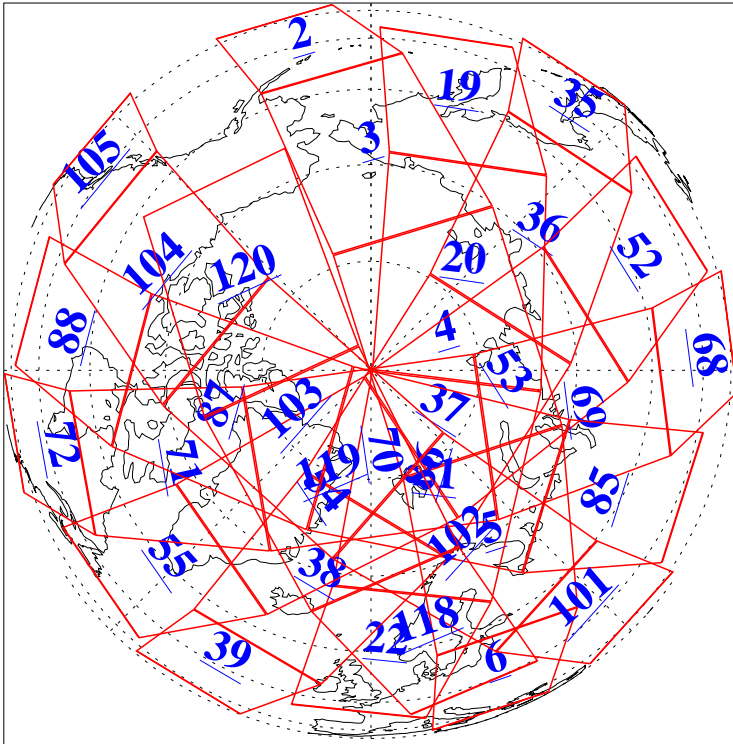

L1B Availability  
AMSU Granules: 240  
HSB Granules: 0  
AIRS Granules: 240

25 Nov 2010  
DoY 329  
Aqua Day 3127  
Granules: 1 to 120

Granules: 121 to 240

Legend: AMSU Available, HSB Available, AIRS Available

L1B Availability  
AMSU Granules: 240  
HSB Granules: 0  
AIRS Granules: 240

25 Nov 2010  
DoY 329  
Aqua Day 3127

Ascending Granules

Descending Granules

Legend: AMSU Available, HSB Available, AIRS Available

L1B Availability  
 AMSU Granules: 240  
 HSB Granules: 0  
 AIRS Granules: 240

25 Nov 2010  
 DoY 329  
 Aqua Day 3127

Northern Hemisphere Granules

Southern Hemisphere Granules

Legend: AMSU Available, HSB Available, AIRS Available