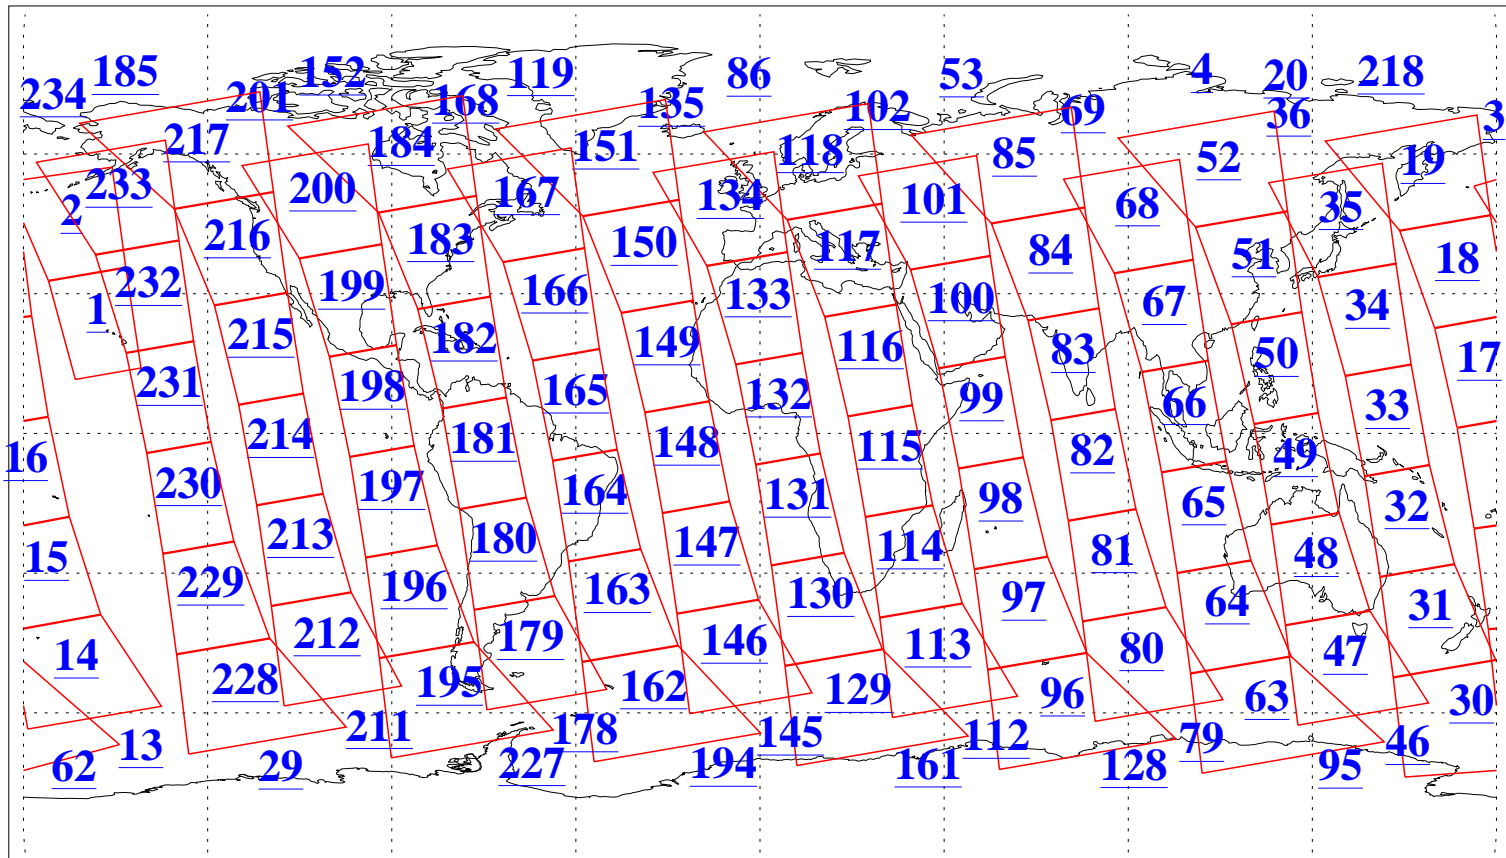

L1B Availability  
AMSU Granules: 240  
HSB Granules: 0  
AIRS Granules: 240

25 Nov 2010  
DoY 329  
Aqua Day 3127  
Granules: 1 to 120

Granules: 121 to 240

Legend: AMSU Available, HSB Available, AIRS Available

L1B Availability  
AMSU Granules: 240  
HSB Granules: 0  
AIRS Granules: 240

25 Nov 2010  
DoY 329  
Aqua Day 3127

Ascending Granules

Descending Granules

Legend: AMSU Available, HSB Available, AIRS Available

L1B Availability  
 AMSU Granules: 240  
 HSB Granules: 0  
 AIRS Granules: 240

25 Nov 2010  
 DoY 329  
 Aqua Day 3127

Northern Hemisphere Granules

Southern Hemisphere Granules

Legend: AMSU Available, HSB Available, AIRS Available