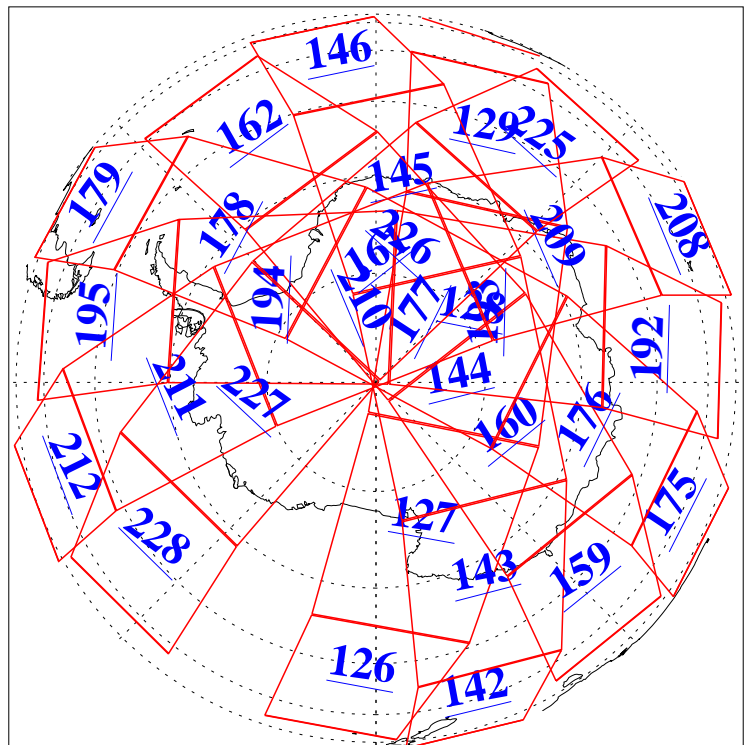

L1B Availability  
AMSU Granules: 240  
HSB Granules: 0  
AIRS Granules: 240

25 Nov 2010  
DoY 329  
Aqua Day 3127  
Granules: 1 to 120

Granules: 121 to 240

Legend: AMSU Available, HSB Available, AIRS Available

L1B Availability  
AMSU Granules: 240  
HSB Granules: 0  
AIRS Granules: 240

25 Nov 2010  
DoY 329  
Aqua Day 3127

Ascending Granules

Descending Granules

Legend: AMSU Available, HSB Available, AIRS Available

L1B Availability  
 AMSU Granules: 240  
 HSB Granules: 0  
 AIRS Granules: 240

25 Nov 2010  
 DoY 329  
 Aqua Day 3127

Northern Hemisphere Granules

Southern Hemisphere Granules

Legend: AMSU Available, HSB Available, AIRS Available