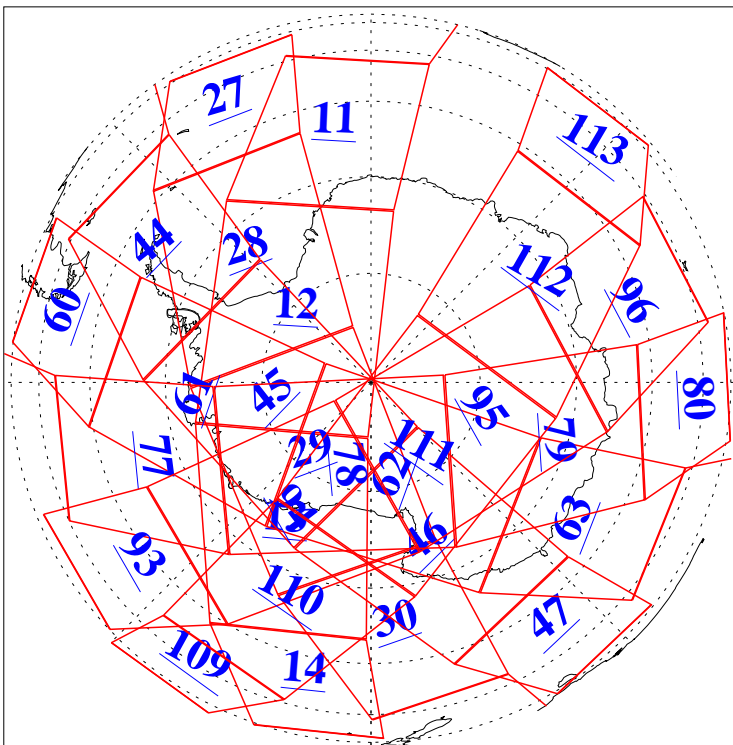

L1B Availability  
AMSU Granules: 240  
HSB Granules: 0  
AIRS Granules: 240

25 Nov 2010  
DoY 329  
Aqua Day 3127  
Granules: 1 to 120

Granules: 121 to 240

Legend: AMSU Available, HSB Available, AIRS Available

L1B Availability  
AMSU Granules: 240  
HSB Granules: 0  
AIRS Granules: 240

25 Nov 2010  
DoY 329  
Aqua Day 3127

Ascending Granules

Descending Granules

Legend: AMSU Available, HSB Available, AIRS Available

L1B Availability  
 AMSU Granules: 240  
 HSB Granules: 0  
 AIRS Granules: 240

25 Nov 2010  
 DoY 329  
 Aqua Day 3127

Northern Hemisphere Granules

Southern Hemisphere Granules

Legend: AMSU Available, HSB Available, AIRS Available