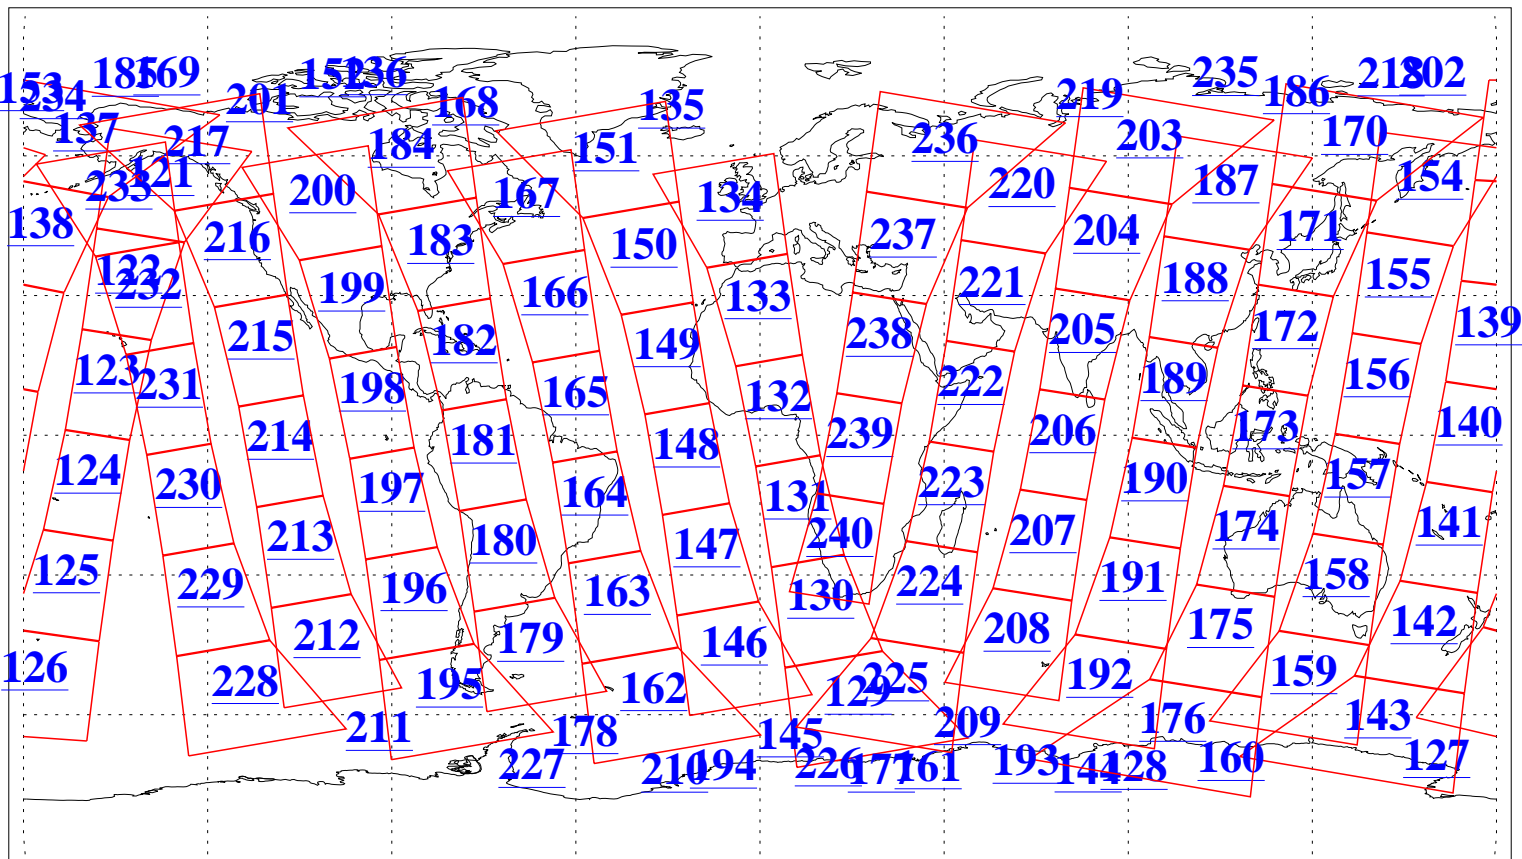

L1B Availability  
AMSU Granules: 240  
HSB Granules: 0  
AIRS Granules: 240

25 Nov 2010  
DoY 329  
Aqua Day 3127  
Granules: 1 to 120

Granules: 121 to 240

Legend: AMSU Available, HSB Available, AIRS Available

L1B Availability  
AMSU Granules: 240  
HSB Granules: 0  
AIRS Granules: 240

25 Nov 2010  
DoY 329  
Aqua Day 3127

Ascending Granules

Descending Granules

Legend: AMSU Available, HSB Available, AIRS Available

L1B Availability  
 AMSU Granules: 240  
 HSB Granules: 0  
 AIRS Granules: 240

25 Nov 2010  
 DoY 329  
 Aqua Day 3127

Northern Hemisphere Granules

Southern Hemisphere Granules

Legend: AMSU Available, HSB Available, AIRS Available