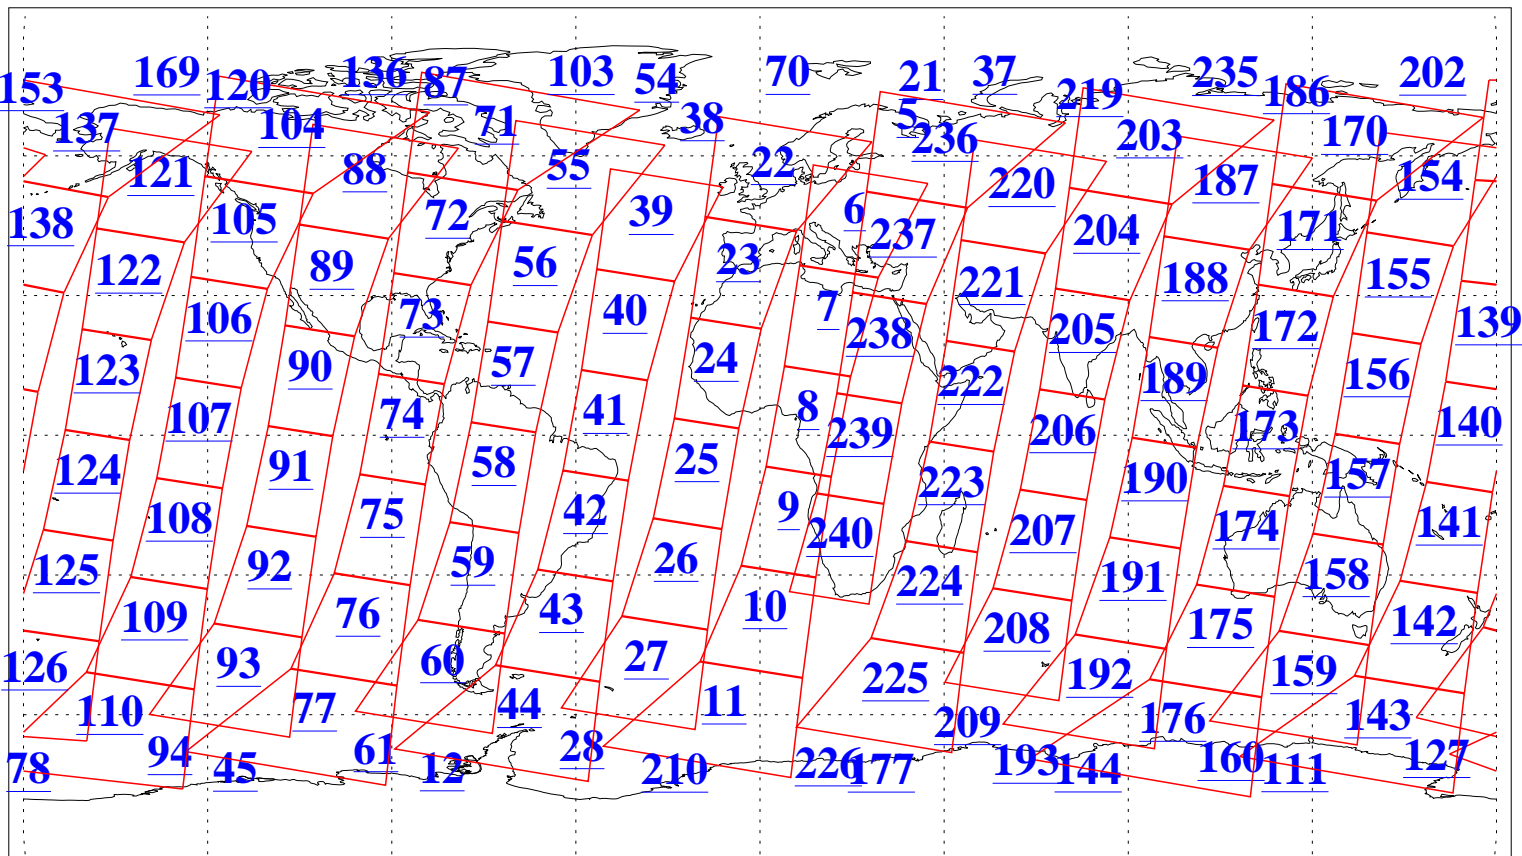

L1B Availability  
AMSU Granules: 240  
HSB Granules: 0  
AIRS Granules: 240

25 Nov 2010  
DoY 329  
Aqua Day 3127  
Granules: 1 to 120

Granules: 121 to 240

Legend: AMSU Available, HSB Available, AIRS Available

L1B Availability  
AMSU Granules: 240  
HSB Granules: 0  
AIRS Granules: 240

25 Nov 2010  
DoY 329  
Aqua Day 3127

Ascending Granules

Descending Granules

Legend: AMSU Available, HSB Available, AIRS Available

L1B Availability  
 AMSU Granules: 240  
 HSB Granules: 0  
 AIRS Granules: 240

25 Nov 2010  
 DoY 329  
 Aqua Day 3127

Northern Hemisphere Granules

Southern Hemisphere Granules

Legend: AMSU Available, HSB Available, AIRS Available