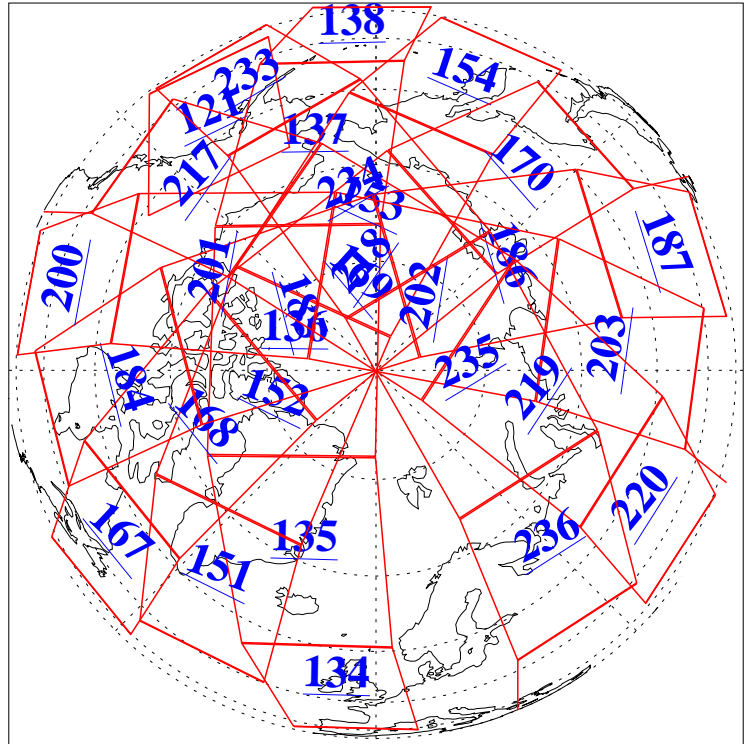

L1B Availability  
AMSU Granules: 240  
HSB Granules: 0  
AIRS Granules: 240

25 Nov 2010  
DoY 329  
Aqua Day 3127  
Granules: 1 to 120

Granules: 121 to 240

Legend: AMSU Available, HSB Available, AIRS Available

L1B Availability  
AMSU Granules: 240  
HSB Granules: 0  
AIRS Granules: 240

25 Nov 2010  
DoY 329  
Aqua Day 3127

Ascending Granules

Descending Granules

Legend: AMSU Available, HSB Available, AIRS Available

L1B Availability  
 AMSU Granules: 240  
 HSB Granules: 0  
 AIRS Granules: 240

25 Nov 2010  
 DoY 329  
 Aqua Day 3127

Northern Hemisphere Granules

Southern Hemisphere Granules

Legend: AMSU Available, HSB Available, AIRS Available