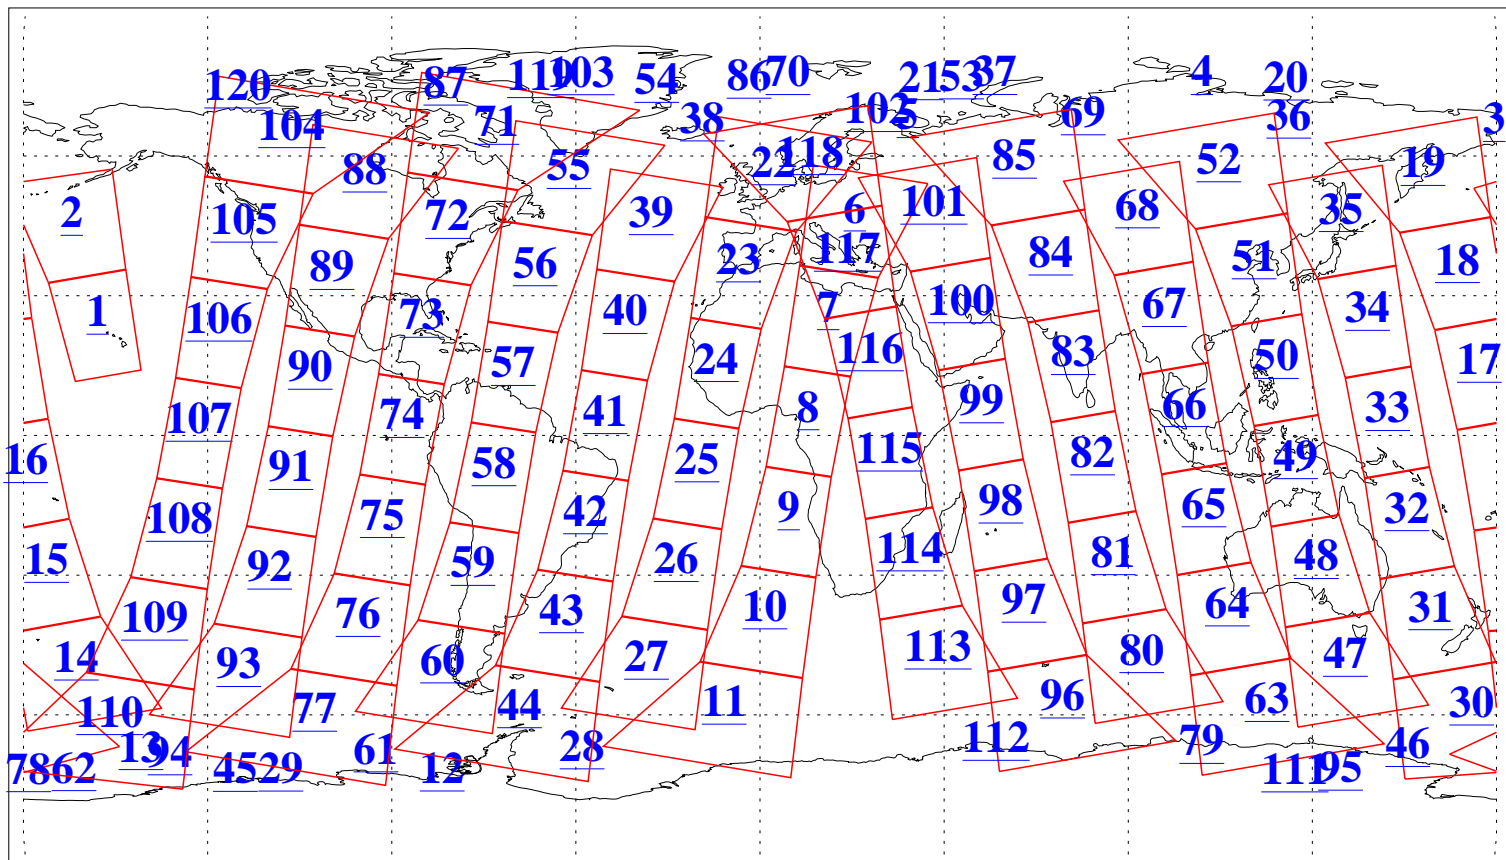

L1B Availability  
AMSU Granules: 240  
HSB Granules: 0  
AIRS Granules: 240

25 Nov 2010  
DoY 329  
Aqua Day 3127  
Granules: 1 to 120

Granules: 121 to 240

Legend: AMSU Available, HSB Available, AIRS Available

L1B Availability  
AMSU Granules: 240  
HSB Granules: 0  
AIRS Granules: 240

25 Nov 2010  
DoY 329  
Aqua Day 3127

Ascending Granules

Descending Granules

Legend: AMSU Available, HSB Available, AIRS Available

L1B Availability  
 AMSU Granules: 240  
 HSB Granules: 0  
 AIRS Granules: 240

25 Nov 2010  
 DoY 329  
 Aqua Day 3127

Northern Hemisphere Granules

Southern Hemisphere Granules

Legend: AMSU Available, HSB Available, AIRS Available