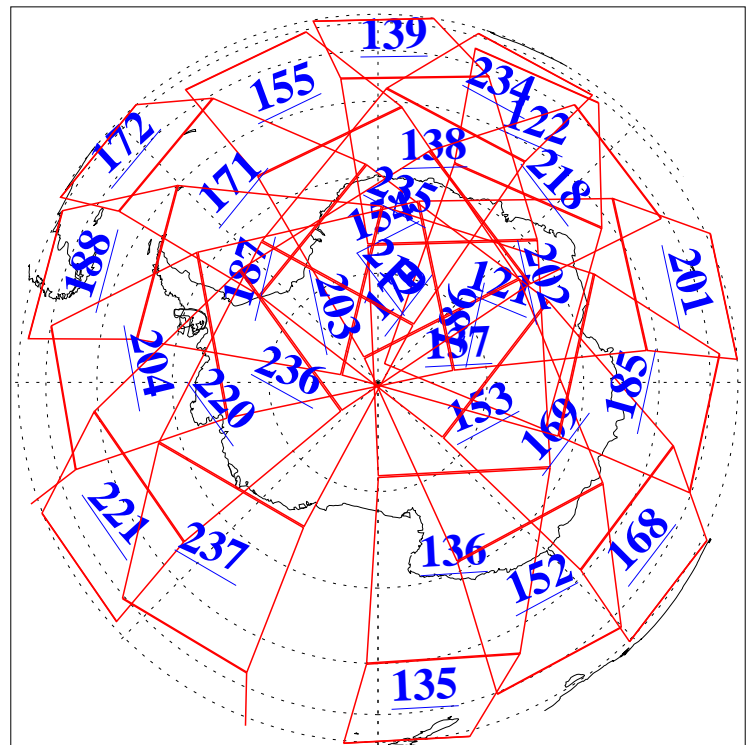

L1B Availability
 AMSU Granules: 240
 HSB Granules: 0
 AIRS Granules: 240

24 Nov 2010
 DoY 328
 Aqua Day 3126
 Granules: 1 to 120

Granules: 121 to 240

Legend: AMSU Available, HSB Available, AIRS Available

L1B Availability
AMSU Granules: 240
HSB Granules: 0
AIRS Granules: 240

24 Nov 2010
DoY 328
Aqua Day 3126

Ascending Granules

Descending Granules

Legend: AMSU Available, HSB Available, AIRS Available

L1B Availability
 AMSU Granules: 240
 HSB Granules: 0
 AIRS Granules: 240

24 Nov 2010
 DoY 328
 Aqua Day 3126

Northern Hemisphere Granules

Southern Hemisphere Granules

Legend: AMSU Available, HSB Available, AIRS Available