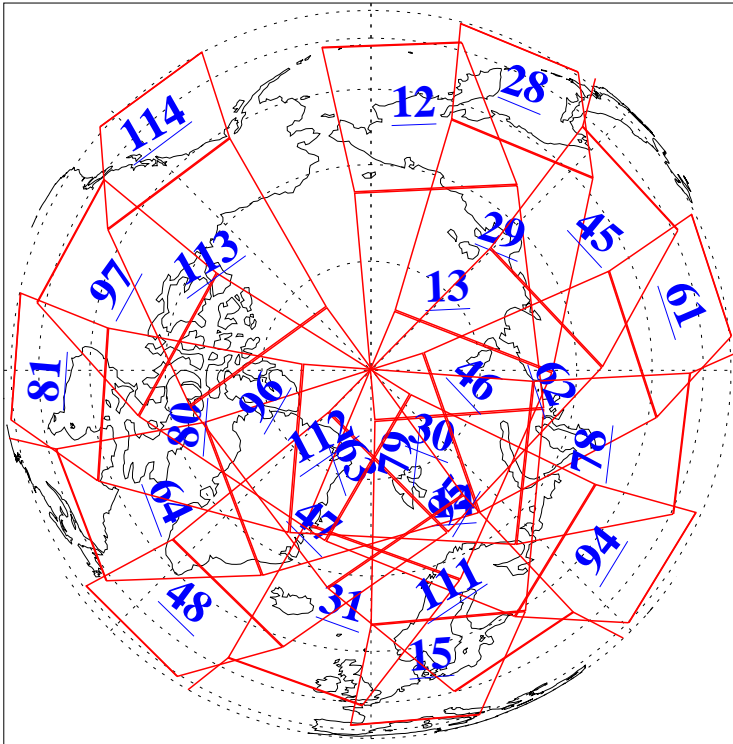

L1B Availability
 AMSU Granules: 240
 HSB Granules: 0
 AIRS Granules: 240

24 Nov 2010
 DoY 328
 Aqua Day 3126
 Granules: 1 to 120

Granules: 121 to 240

Legend: AMSU Available, HSB Available, AIRS Available

L1B Availability
AMSU Granules: 240
HSB Granules: 0
AIRS Granules: 240

24 Nov 2010
DoY 328
Aqua Day 3126

Ascending Granules

Descending Granules

Legend: AMSU Available, HSB Available, AIRS Available

L1B Availability
 AMSU Granules: 240
 HSB Granules: 0
 AIRS Granules: 240

24 Nov 2010
 DoY 328
 Aqua Day 3126

Northern Hemisphere Granules

Southern Hemisphere Granules

Legend: AMSU Available, HSB Available, AIRS Available