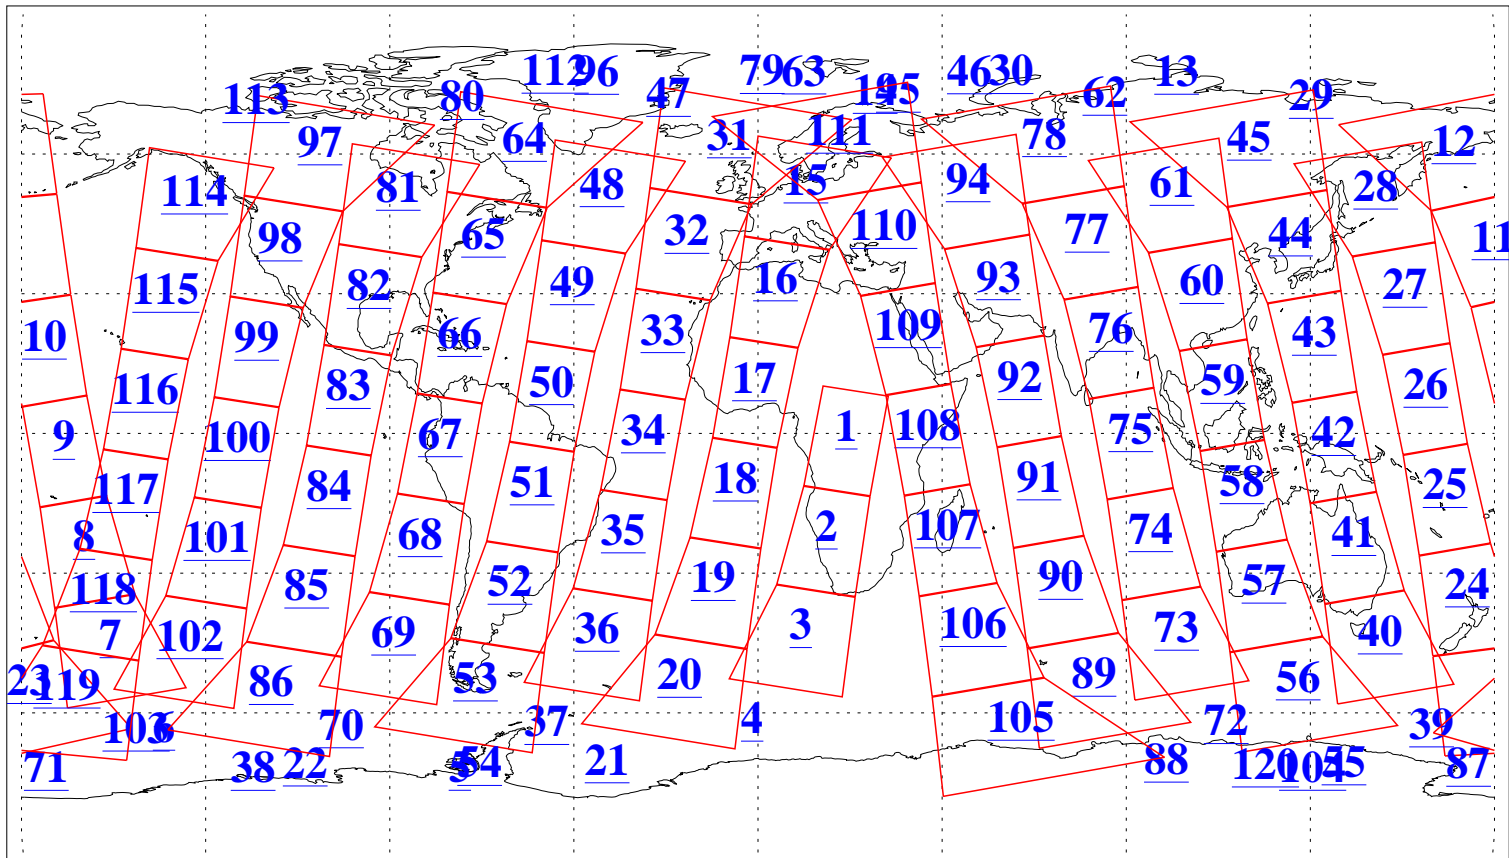

L1B Availability
 AMSU Granules: 240
 HSB Granules: 0
 AIRS Granules: 240

24 Nov 2010
 DoY 328
 Aqua Day 3126
 Granules: 1 to 120

Granules: 121 to 240

Legend: AMSU Available, HSB Available, AIRS Available

L1B Availability
AMSU Granules: 240
HSB Granules: 0
AIRS Granules: 240

24 Nov 2010
DoY 328
Aqua Day 3126

Ascending Granules

Descending Granules

Legend: AMSU Available, HSB Available, AIRS Available

L1B Availability
 AMSU Granules: 240
 HSB Granules: 0
 AIRS Granules: 240

24 Nov 2010
 DoY 328
 Aqua Day 3126

Northern Hemisphere Granules

Southern Hemisphere Granules

Legend: AMSU Available, HSB Available, AIRS Available