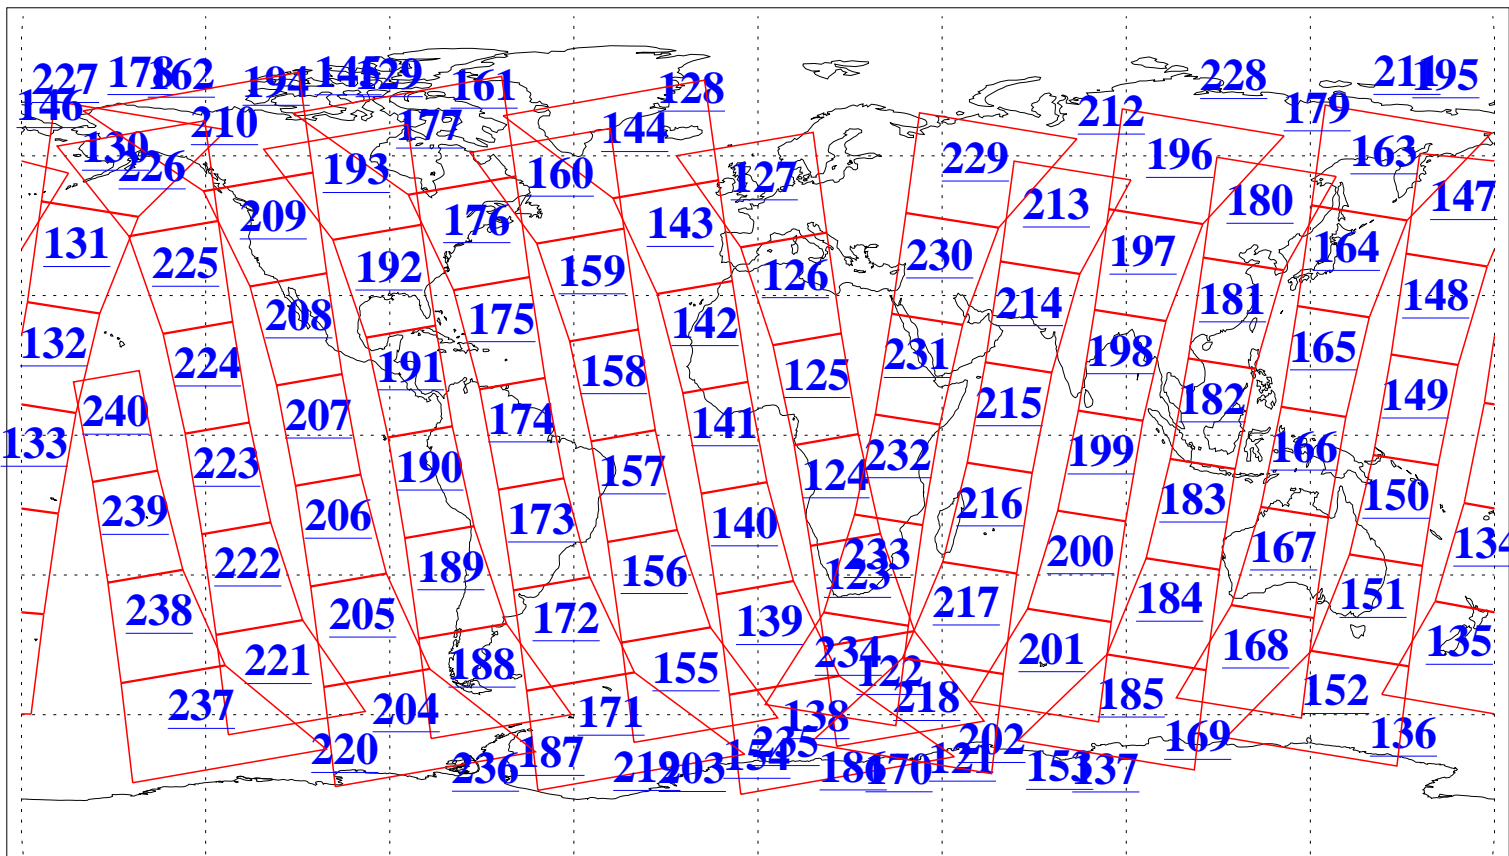

L1B Availability
 AMSU Granules: 240
 HSB Granules: 0
 AIRS Granules: 240

24 Nov 2010
 DoY 328
 Aqua Day 3126
 Granules: 1 to 120

Granules: 121 to 240

Legend: AMSU Available, HSB Available, AIRS Available

L1B Availability
AMSU Granules: 240
HSB Granules: 0
AIRS Granules: 240

24 Nov 2010
DoY 328
Aqua Day 3126

Ascending Granules

Descending Granules

Legend: AMSU Available, HSB Available, AIRS Available

L1B Availability
 AMSU Granules: 240
 HSB Granules: 0
 AIRS Granules: 240

24 Nov 2010
 DoY 328
 Aqua Day 3126

Northern Hemisphere Granules

Southern Hemisphere Granules

Legend: AMSU Available, HSB Available, AIRS Available