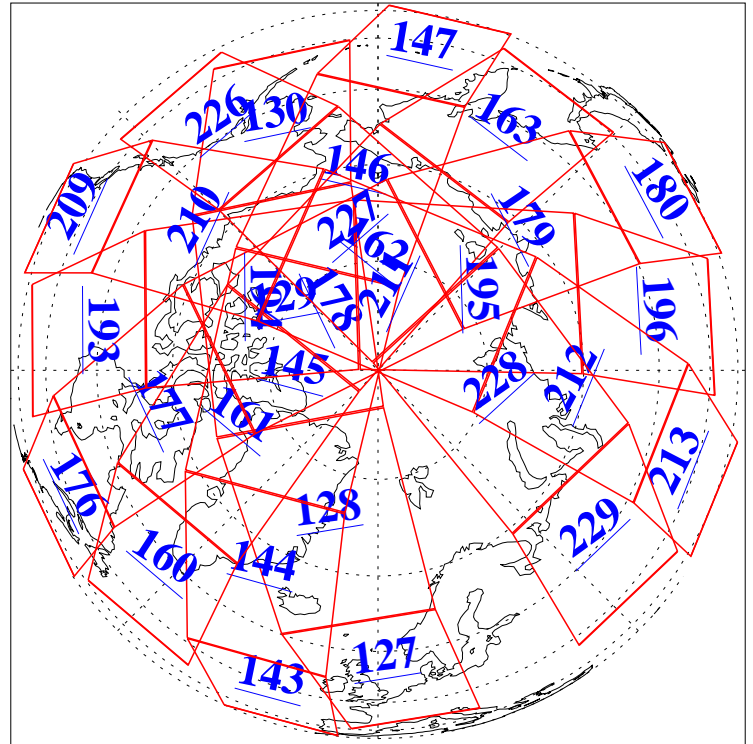

L1B Availability
AMSU Granules: 240
HSB Granules: 0
AIRS Granules: 240

24 Nov 2010
DoY 328
Aqua Day 3126

Northern Hemisphere Granules

Southern Hemisphere Granules