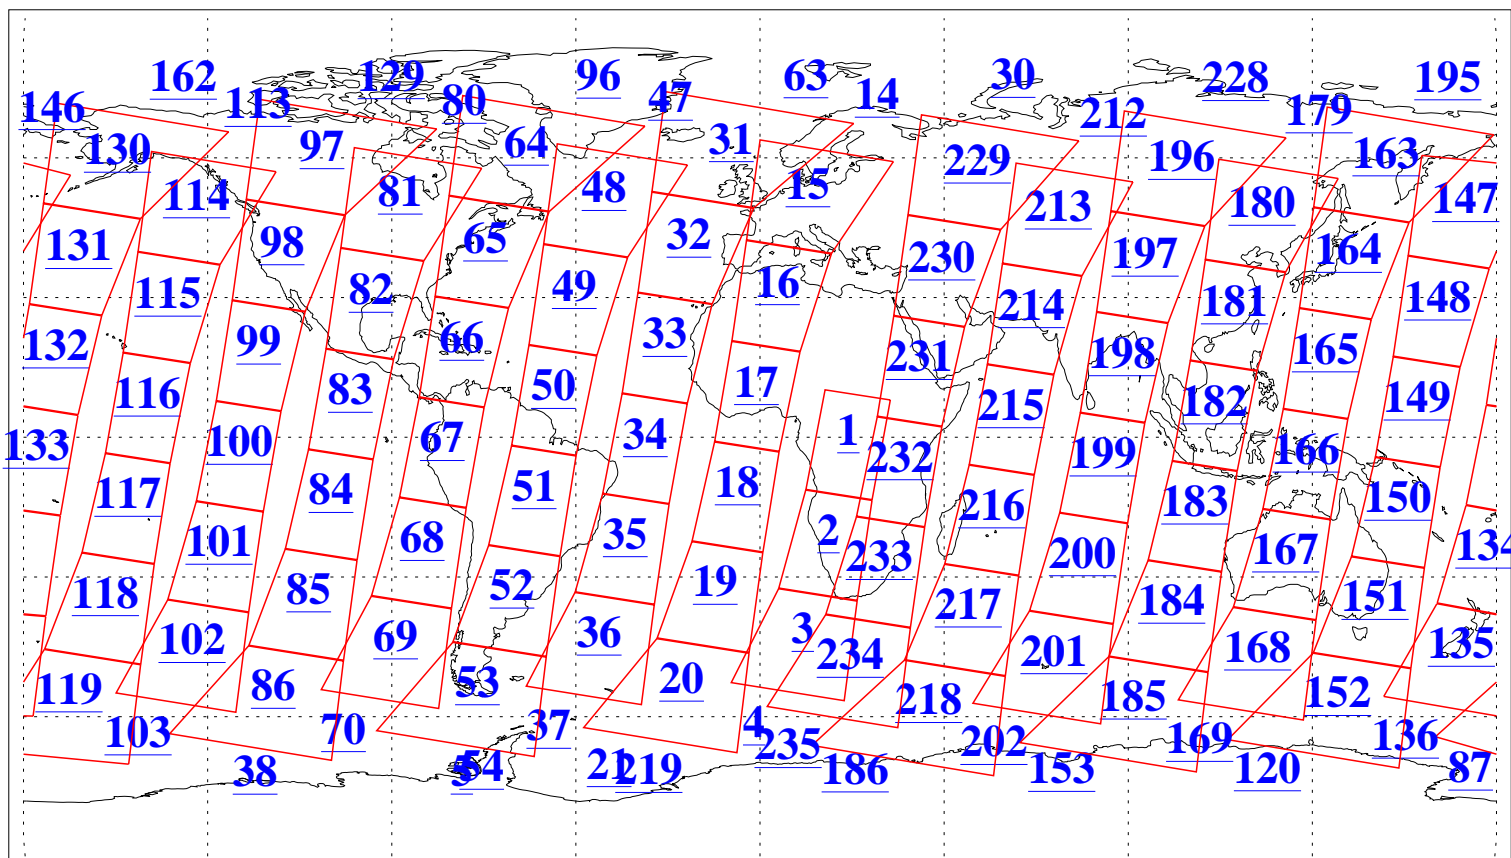

L1B Availability
 AMSU Granules: 240
 HSB Granules: 0
 AIRS Granules: 240

24 Nov 2010
 DoY 328
 Aqua Day 3126
 Granules: 1 to 120

Granules: 121 to 240

Legend: AMSU Available, HSB Available, AIRS Available

L1B Availability
AMSU Granules: 240
HSB Granules: 0
AIRS Granules: 240

24 Nov 2010
DoY 328
Aqua Day 3126

Ascending Granules

Descending Granules

Legend: AMSU Available, HSB Available, AIRS Available

L1B Availability
 AMSU Granules: 240
 HSB Granules: 0
 AIRS Granules: 240

24 Nov 2010
 DoY 328
 Aqua Day 3126

Northern Hemisphere Granules

Southern Hemisphere Granules

Legend: AMSU Available, HSB Available, AIRS Available