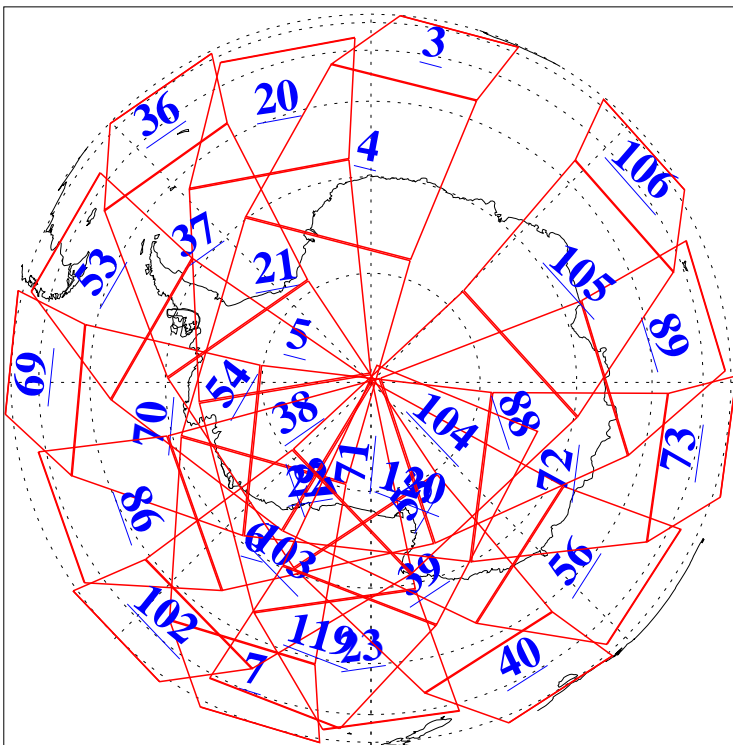

L1B Availability
 AMSU Granules: 240
 HSB Granules: 0
 AIRS Granules: 240

24 Nov 2010
 DoY 328
 Aqua Day 3126
 Granules: 1 to 120

Granules: 121 to 240

Legend: AMSU Available, HSB Available, AIRS Available

L1B Availability
AMSU Granules: 240
HSB Granules: 0
AIRS Granules: 240

24 Nov 2010
DoY 328
Aqua Day 3126

Ascending Granules

Descending Granules

Legend: AMSU Available, HSB Available, AIRS Available

L1B Availability
 AMSU Granules: 240
 HSB Granules: 0
 AIRS Granules: 240

24 Nov 2010
 DoY 328
 Aqua Day 3126

Northern Hemisphere Granules

Southern Hemisphere Granules

Legend: AMSU Available, HSB Available, AIRS Available