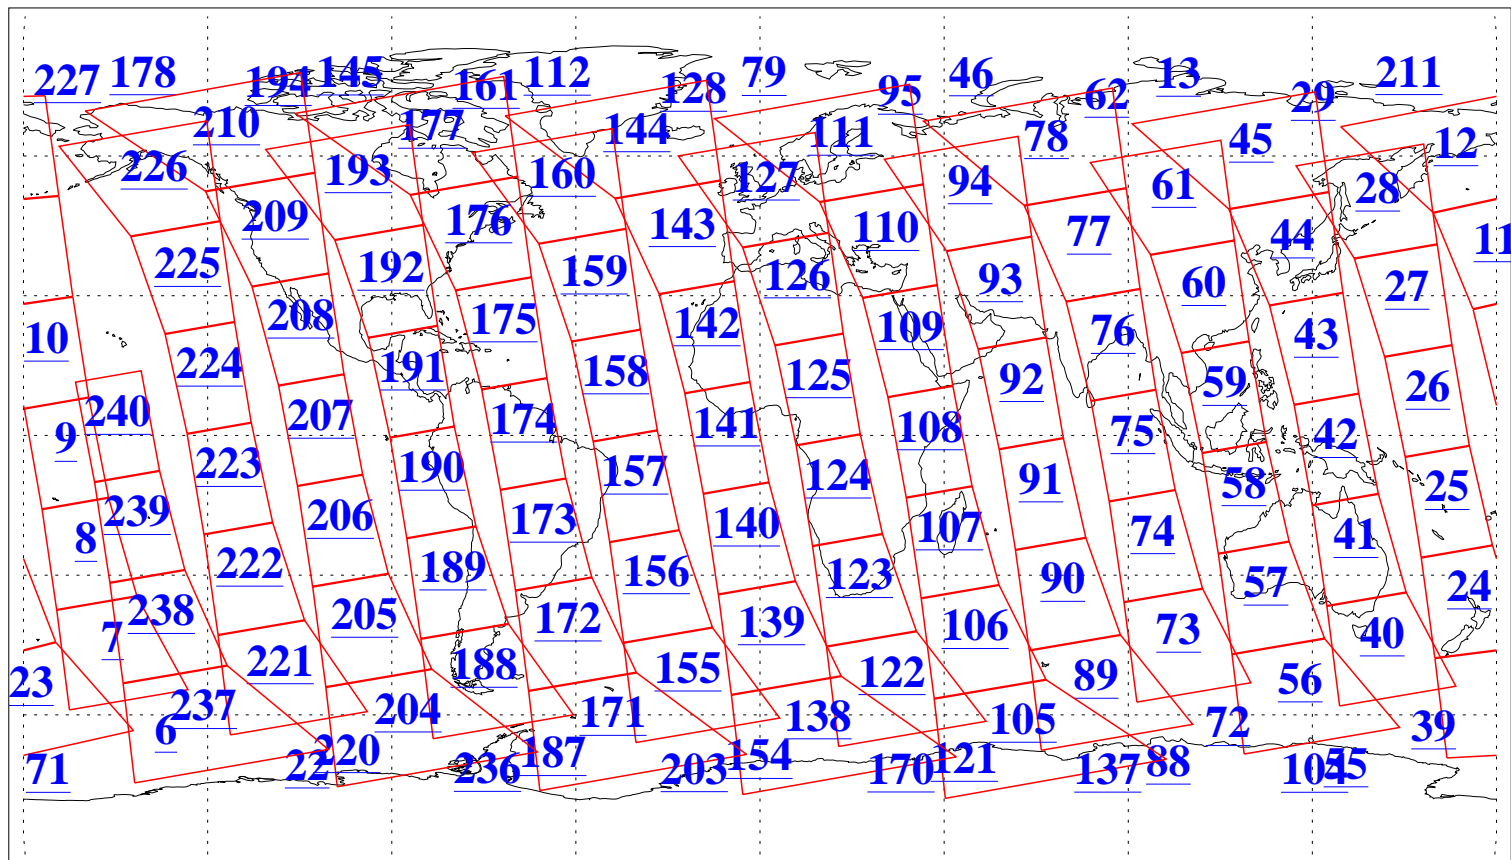

L1B Availability
 AMSU Granules: 240
 HSB Granules: 0
 AIRS Granules: 240

24 Nov 2010
 DoY 328
 Aqua Day 3126
 Granules: 1 to 120

Granules: 121 to 240

Legend: AMSU Available, HSB Available, AIRS Available

L1B Availability
AMSU Granules: 240
HSB Granules: 0
AIRS Granules: 240

24 Nov 2010
DoY 328
Aqua Day 3126

Ascending Granules

Descending Granules

Legend: AMSU Available, HSB Available, AIRS Available

L1B Availability
 AMSU Granules: 240
 HSB Granules: 0
 AIRS Granules: 240

24 Nov 2010
 DoY 328
 Aqua Day 3126

Northern Hemisphere Granules

Southern Hemisphere Granules

Legend: AMSU Available, HSB Available, AIRS Available