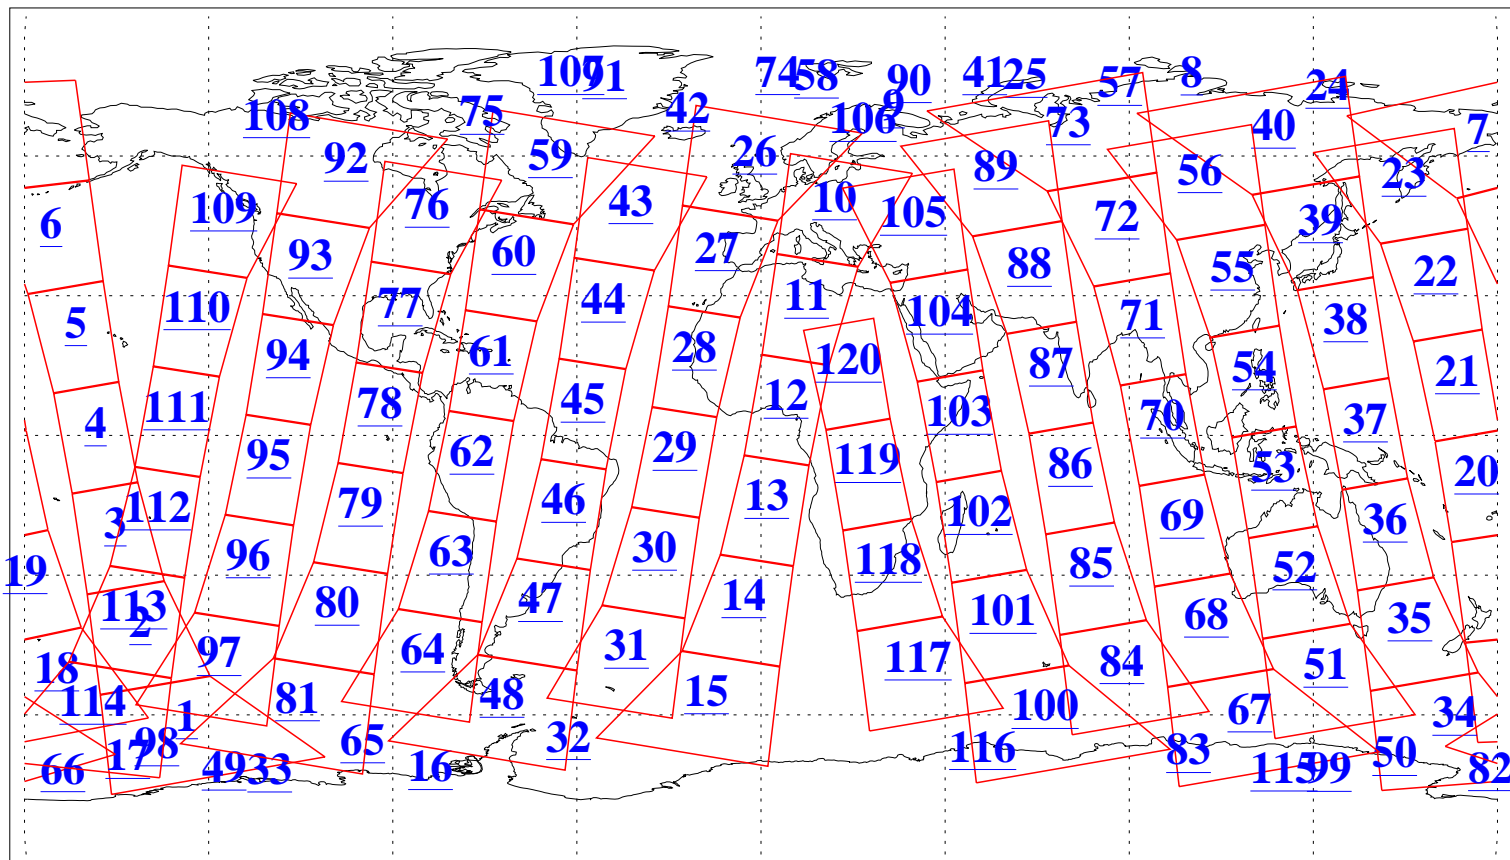

L1B Availability
AMSU Granules: 240
HSB Granules: 0
AIRS Granules: 240

21 Nov 2010
DoY 325
Aqua Day 3123
Granules: 1 to 120

Granules: 121 to 240

Legend: AMSU Available, *HSB Available*, **AIRS Available**

L1B Availability
AMSU Granules: 240
HSB Granules: 0
AIRS Granules: 240

21 Nov 2010
DoY 325
Aqua Day 3123
Ascending Granules

Descending Granules

Legend: AMSU Available, HSB Available, AIRS Available

L1B Availability
 AMSU Granules: 240
 HSB Granules: 0
 AIRS Granules: 240

21 Nov 2010
 DoY 325
 Aqua Day 3123

Northern Hemisphere Granules

Southern Hemisphere Granules

Legend: AMSU Available, HSB Available, AIRS Available