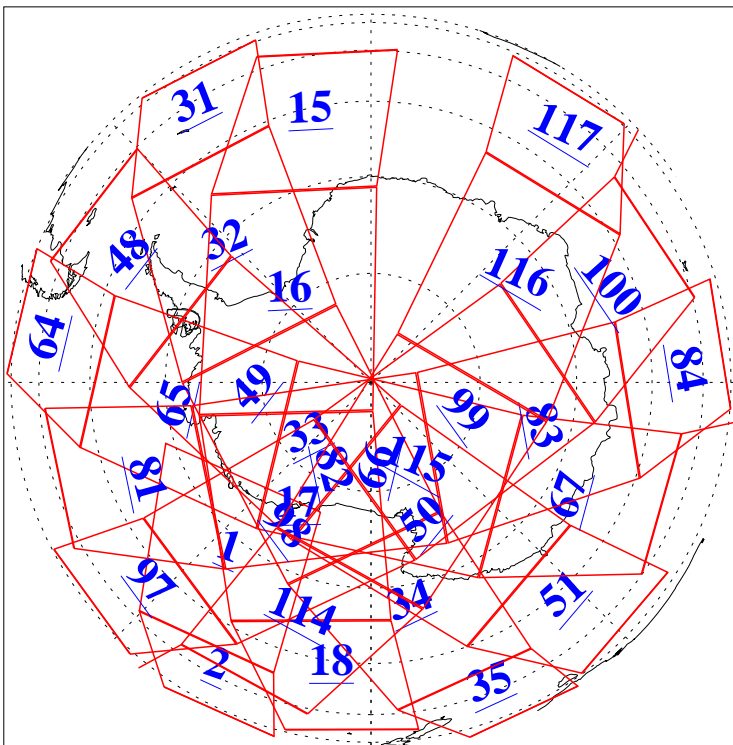

L1B Availability
AMSU Granules: 240
HSB Granules: 0
AIRS Granules: 240

21 Nov 2010
DoY 325
Aqua Day 3123
Granules: 1 to 120

Granules: 121 to 240

Legend: AMSU Available, *HSB Available*, **AIRS Available**

L1B Availability
AMSU Granules: 240
HSB Granules: 0
AIRS Granules: 240

21 Nov 2010
DoY 325
Aqua Day 3123
Ascending Granules

Descending Granules

Legend: AMSU Available, HSB Available, AIRS Available

L1B Availability
 AMSU Granules: 240
 HSB Granules: 0
 AIRS Granules: 240

21 Nov 2010
 DoY 325
 Aqua Day 3123

Northern Hemisphere Granules

Southern Hemisphere Granules

Legend: AMSU Available, HSB Available, AIRS Available