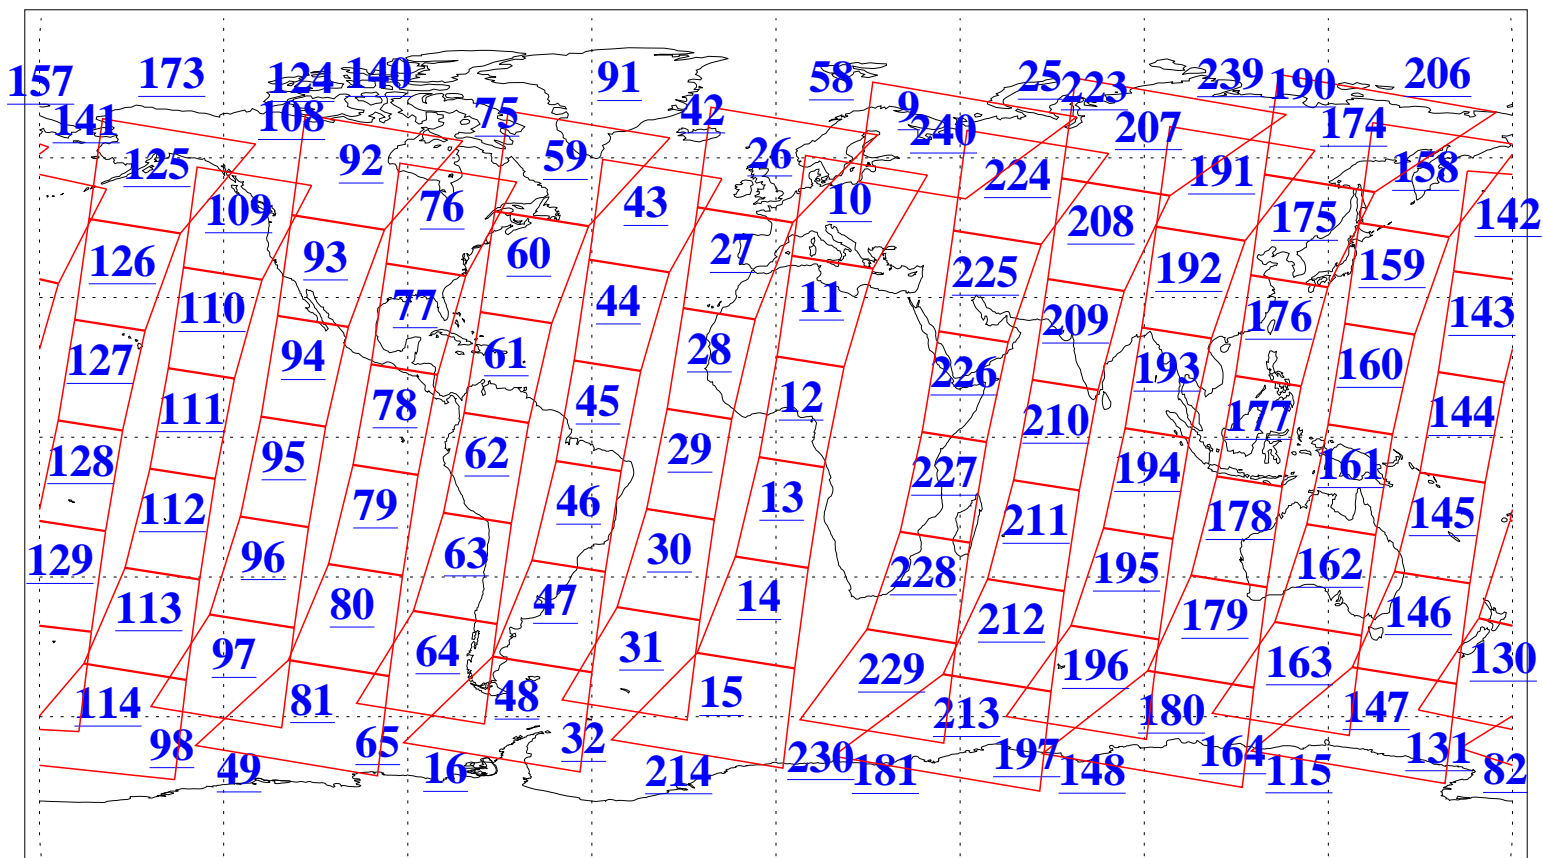

L1B Availability
AMSU Granules: 240
HSB Granules: 0
AIRS Granules: 240

21 Nov 2010
DoY 325
Aqua Day 3123
Granules: 1 to 120

Granules: 121 to 240

Legend: AMSU Available, *HSB Available*, **AIRS Available**

L1B Availability
AMSU Granules: 240
HSB Granules: 0
AIRS Granules: 240

21 Nov 2010
DoY 325
Aqua Day 3123
Ascending Granules

Descending Granules

Legend: AMSU Available, HSB Available, AIRS Available

L1B Availability
 AMSU Granules: 240
 HSB Granules: 0
 AIRS Granules: 240

21 Nov 2010
 DoY 325
 Aqua Day 3123

Northern Hemisphere Granules

Southern Hemisphere Granules

Legend: AMSU Available, HSB Available, AIRS Available