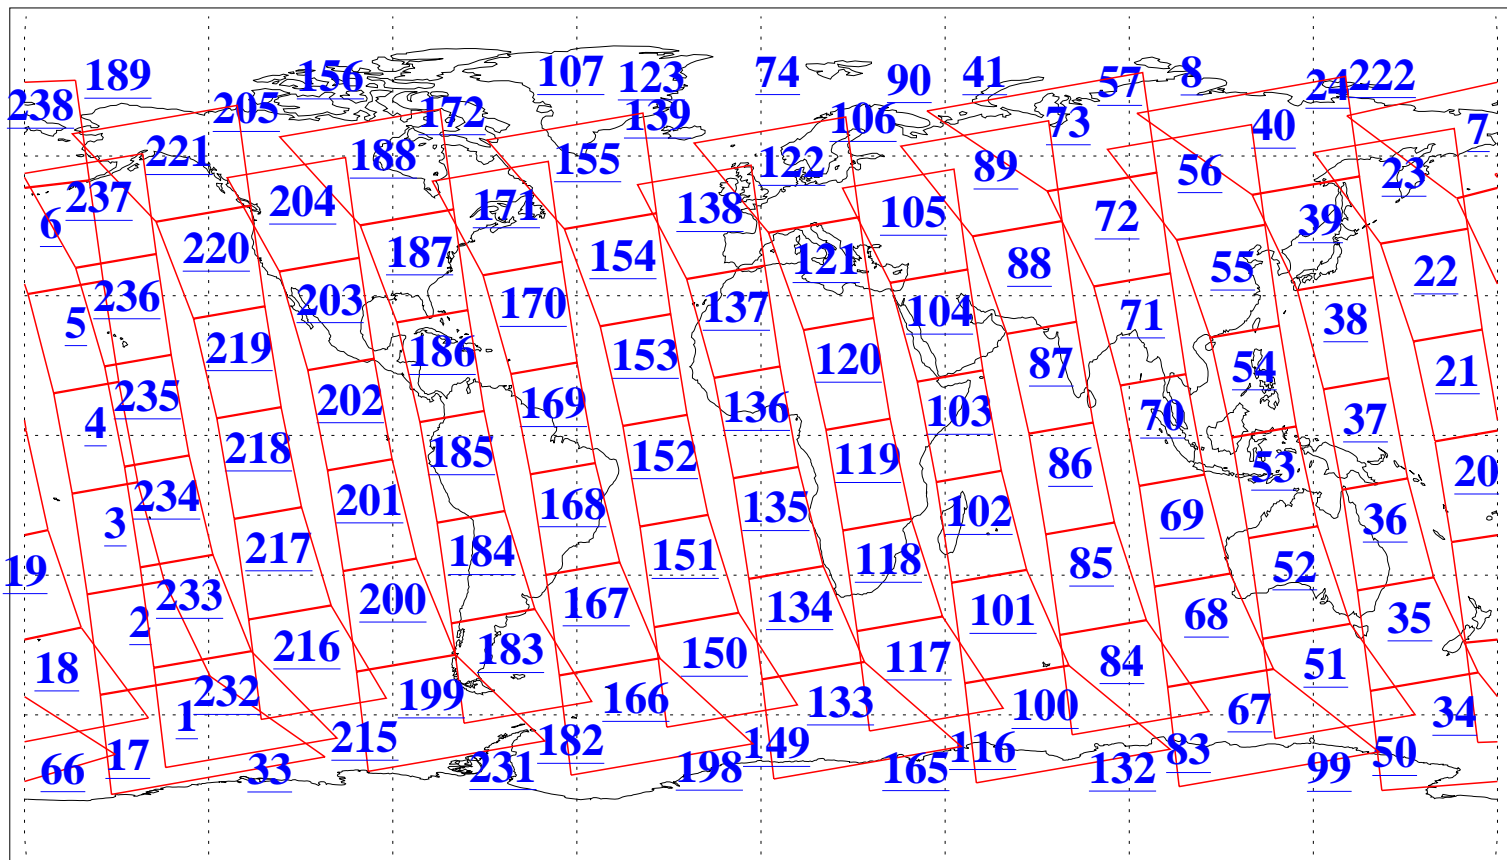

L1B Availability
AMSU Granules: 240
HSB Granules: 0
AIRS Granules: 240

21 Nov 2010
DoY 325
Aqua Day 3123
Granules: 1 to 120

Granules: 121 to 240

Legend: AMSU Available, *HSB Available*, **AIRS Available**

L1B Availability
AMSU Granules: 240
HSB Granules: 0
AIRS Granules: 240

21 Nov 2010
DoY 325
Aqua Day 3123
Ascending Granules

Descending Granules

Legend: AMSU Available, HSB Available, AIRS Available

L1B Availability
 AMSU Granules: 240
 HSB Granules: 0
 AIRS Granules: 240

21 Nov 2010
 DoY 325
 Aqua Day 3123

Northern Hemisphere Granules

Southern Hemisphere Granules

Legend: AMSU Available, HSB Available, AIRS Available