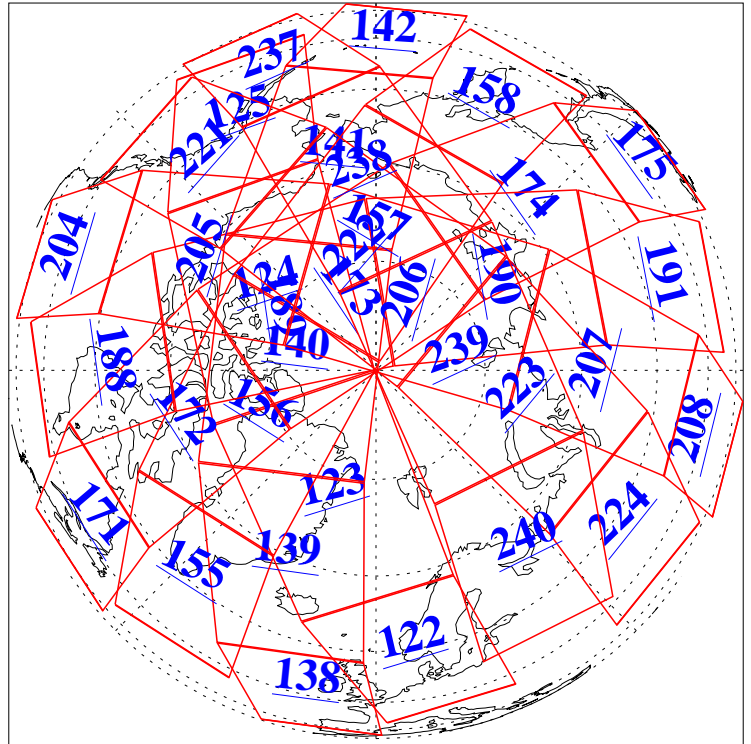

L1B Availability
AMSU Granules: 240
HSB Granules: 0
AIRS Granules: 240

21 Nov 2010
DoY 325
Aqua Day 3123
Granules: 1 to 120

Granules: 121 to 240

Legend: AMSU Available, *HSB Available*, **AIRS Available**

L1B Availability
AMSU Granules: 240
HSB Granules: 0
AIRS Granules: 240

21 Nov 2010
DoY 325
Aqua Day 3123
Ascending Granules

Descending Granules

Legend: AMSU Available, HSB Available, AIRS Available

L1B Availability
 AMSU Granules: 240
 HSB Granules: 0
 AIRS Granules: 240

21 Nov 2010
 DoY 325
 Aqua Day 3123

Northern Hemisphere Granules

Southern Hemisphere Granules

Legend: AMSU Available, HSB Available, AIRS Available