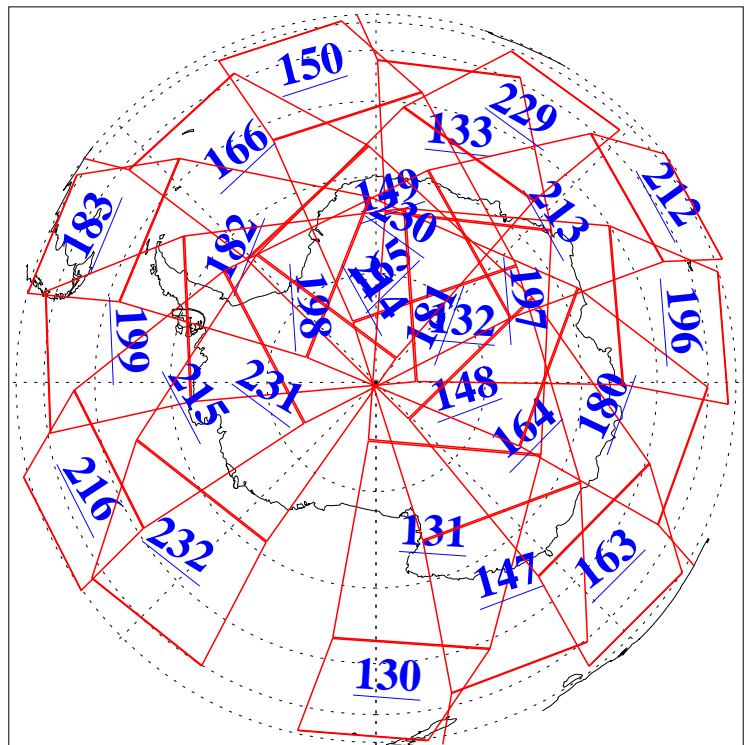

Legend: AMSU Available, HSB Available, AIRS Available