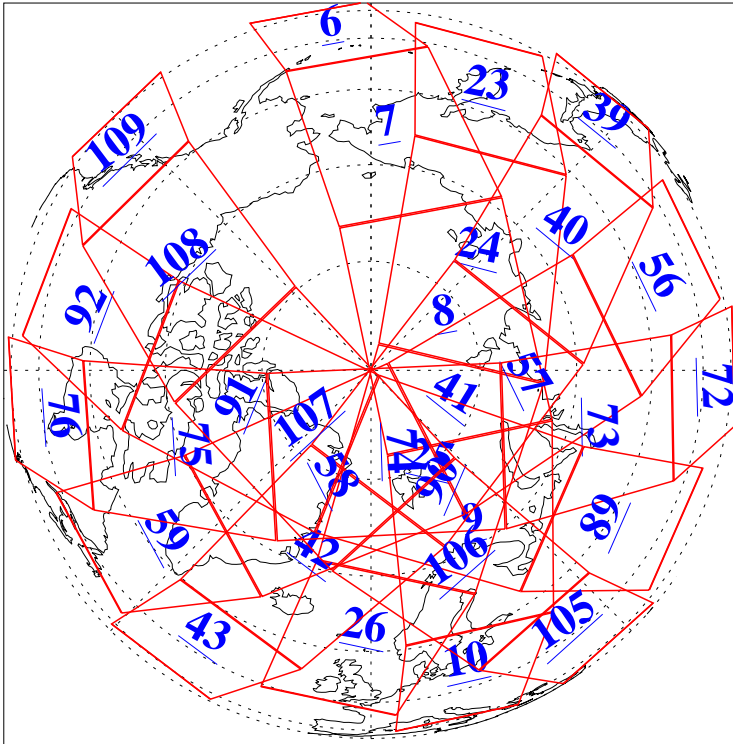

L1B Availability
AMSU Granules: 240
HSB Granules: 0
AIRS Granules: 240

21 Nov 2010
DoY 325
Aqua Day 3123
Granules: 1 to 120

Granules: 121 to 240

Legend: AMSU Available, *HSB Available*, **AIRS Available**

L1B Availability
AMSU Granules: 240
HSB Granules: 0
AIRS Granules: 240

21 Nov 2010
DoY 325
Aqua Day 3123
Ascending Granules

Descending Granules

Legend: AMSU Available, HSB Available, AIRS Available

L1B Availability
 AMSU Granules: 240
 HSB Granules: 0
 AIRS Granules: 240

21 Nov 2010
 DoY 325
 Aqua Day 3123

Northern Hemisphere Granules

Southern Hemisphere Granules

Legend: AMSU Available, HSB Available, AIRS Available