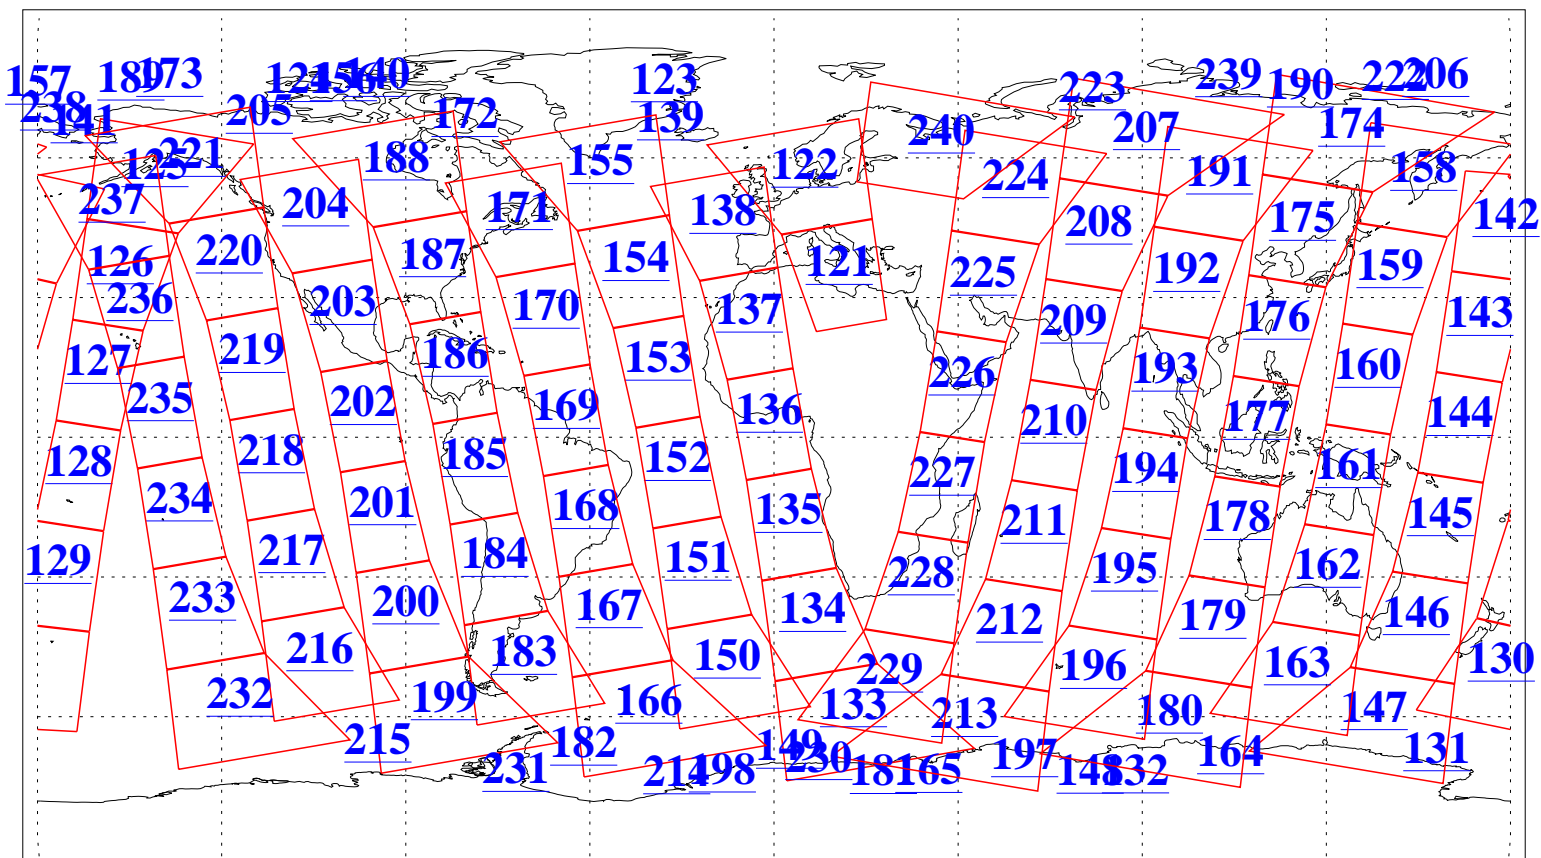

L1B Availability
AMSU Granules: 240
HSB Granules: 0
AIRS Granules: 240

21 Nov 2010
DoY 325
Aqua Day 3123
Granules: 1 to 120

Granules: 121 to 240

Legend: AMSU Available, *HSB Available*, **AIRS Available**

L1B Availability
AMSU Granules: 240
HSB Granules: 0
AIRS Granules: 240

21 Nov 2010
DoY 325
Aqua Day 3123
Ascending Granules

Descending Granules

Legend: AMSU Available, HSB Available, AIRS Available

L1B Availability
 AMSU Granules: 240
 HSB Granules: 0
 AIRS Granules: 240

21 Nov 2010
 DoY 325
 Aqua Day 3123

Northern Hemisphere Granules

Southern Hemisphere Granules

Legend: AMSU Available, HSB Available, AIRS Available