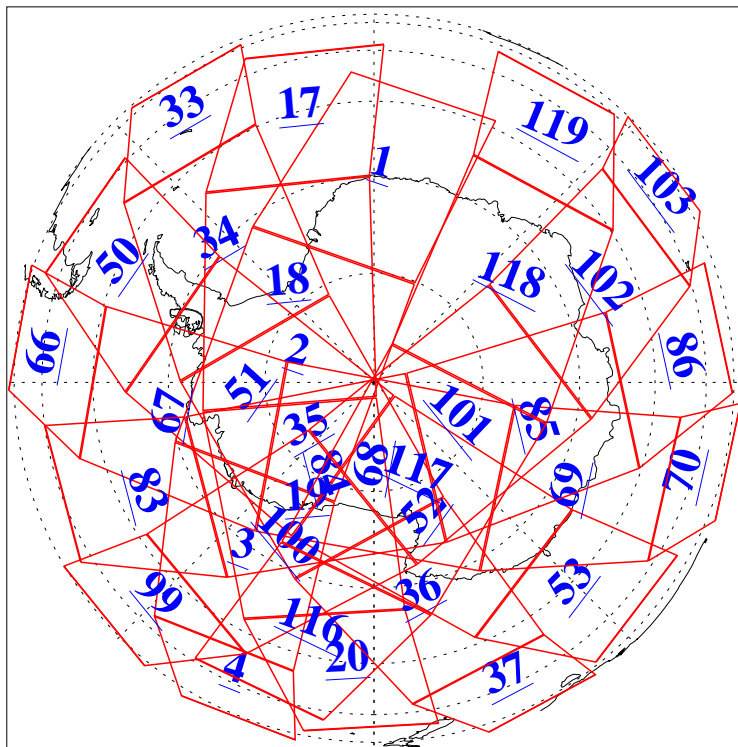

L1B Availability  
AMSU Granules: 240  
HSB Granules: 0  
AIRS Granules: 240

19 Nov 2010  
DoY 323  
Aqua Day 3121  
Granules: 1 to 120

Granules: 121 to 240

Legend: AMSU Available, HSB Available, AIRS Available

L1B Availability  
AMSU Granules: 240  
HSB Granules: 0  
AIRS Granules: 240

19 Nov 2010  
DoY 323  
Aqua Day 3121  
Ascending Granules

Descending Granules

Legend: AMSU Available, HSB Available, AIRS Available

L1B Availability  
 AMSU Granules: 240  
 HSB Granules: 0  
 AIRS Granules: 240

19 Nov 2010  
 DoY 323  
 Aqua Day 3121

Northern Hemisphere Granules

Southern Hemisphere Granules

Legend: AMSU Available, HSB Available, AIRS Available