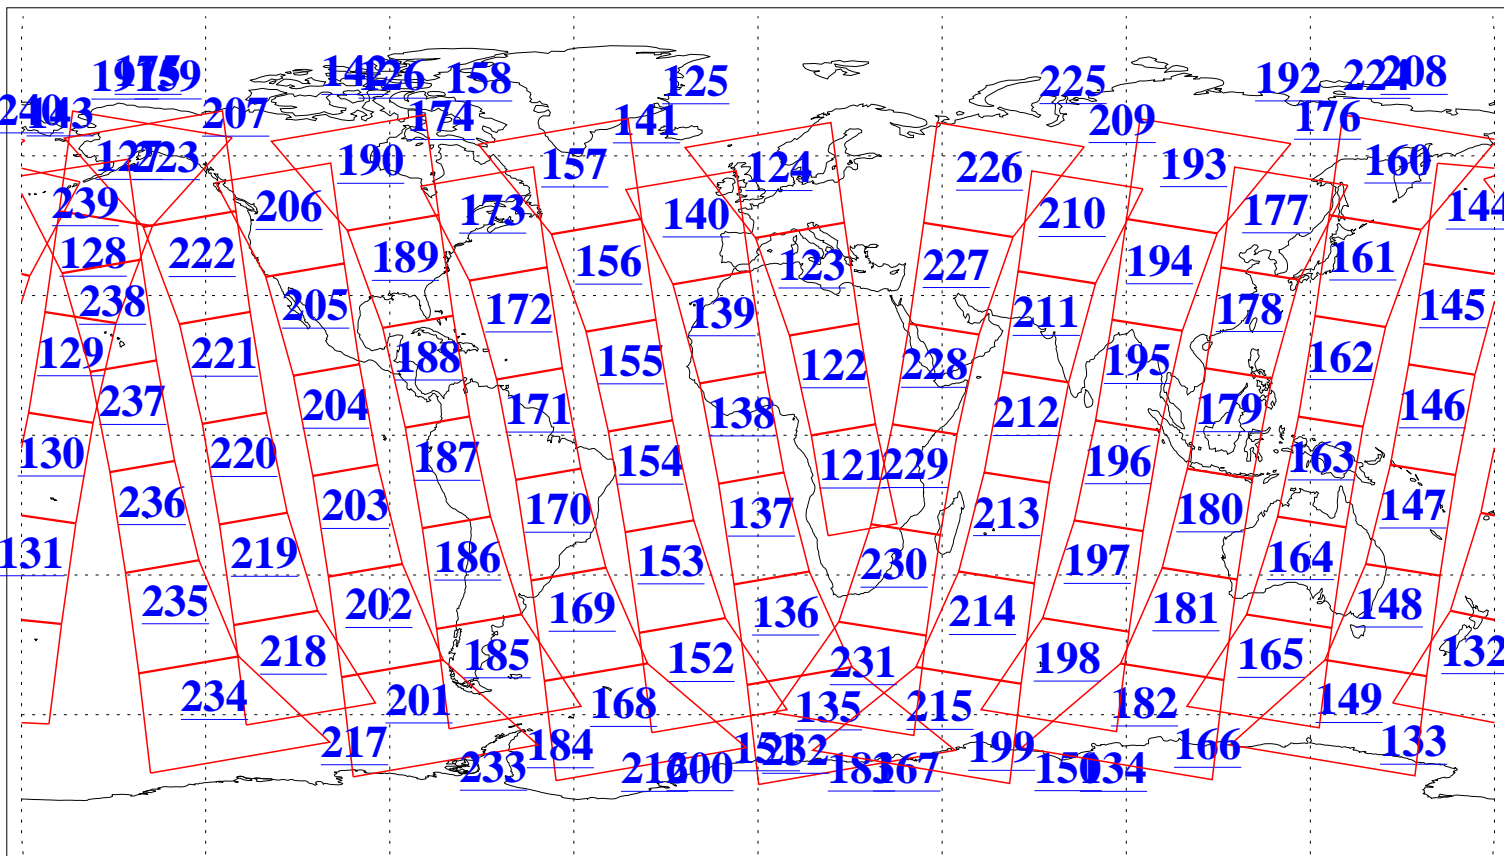

L1B Availability  
AMSU Granules: 240  
HSB Granules: 0  
AIRS Granules: 240

19 Nov 2010  
DoY 323  
Aqua Day 3121  
Granules: 1 to 120

Granules: 121 to 240

Legend: AMSU Available, HSB Available, AIRS Available

L1B Availability  
AMSU Granules: 240  
HSB Granules: 0  
AIRS Granules: 240

19 Nov 2010  
DoY 323  
Aqua Day 3121  
Ascending Granules

Descending Granules

Legend: AMSU Available, HSB Available, AIRS Available

L1B Availability  
 AMSU Granules: 240  
 HSB Granules: 0  
 AIRS Granules: 240

19 Nov 2010  
 DoY 323  
 Aqua Day 3121

Northern Hemisphere Granules

Southern Hemisphere Granules

Legend: AMSU Available, HSB Available, AIRS Available