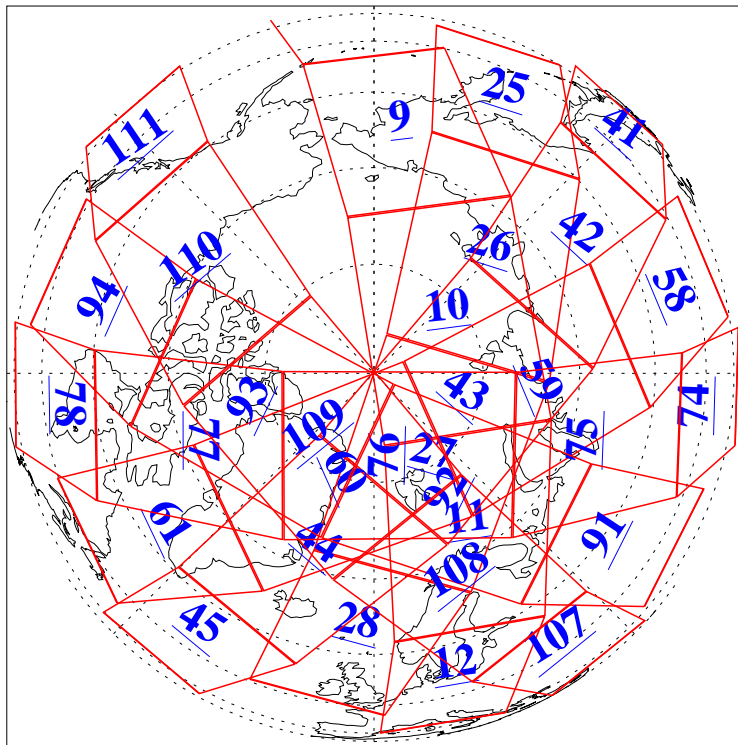

L1B Availability  
AMSU Granules: 240  
HSB Granules: 0  
AIRS Granules: 240

19 Nov 2010  
DoY 323  
Aqua Day 3121  
Granules: 1 to 120

Granules: 121 to 240

Legend: AMSU Available, HSB Available, AIRS Available

L1B Availability  
AMSU Granules: 240  
HSB Granules: 0  
AIRS Granules: 240

19 Nov 2010  
DoY 323  
Aqua Day 3121  
Ascending Granules

Descending Granules

Legend: AMSU Available, HSB Available, AIRS Available

L1B Availability  
 AMSU Granules: 240  
 HSB Granules: 0  
 AIRS Granules: 240

19 Nov 2010  
 DoY 323  
 Aqua Day 3121

Northern Hemisphere Granules

Southern Hemisphere Granules

Legend: AMSU Available, HSB Available, AIRS Available