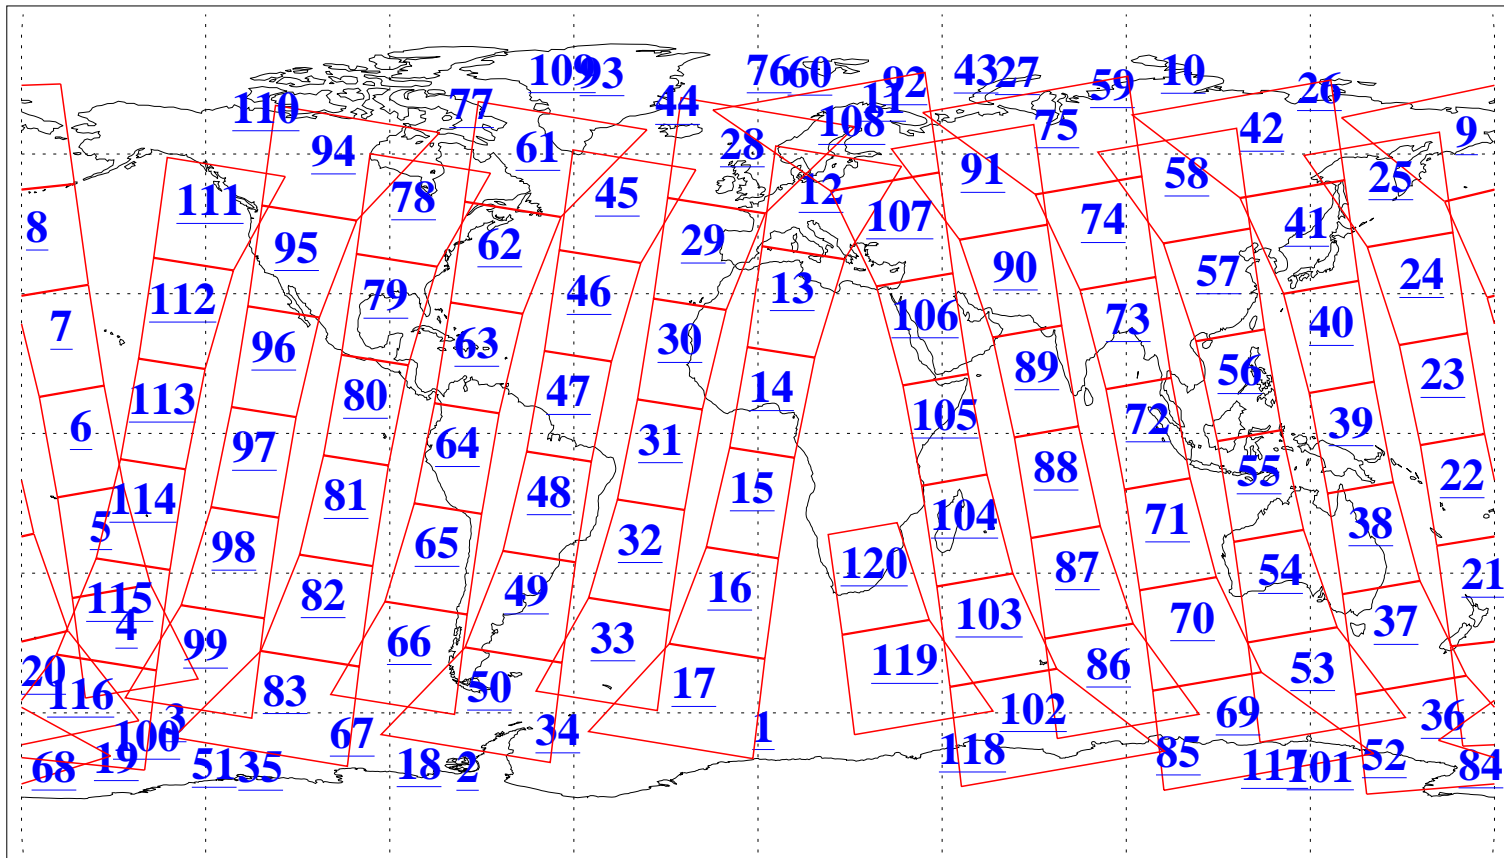

L1B Availability  
AMSU Granules: 240  
HSB Granules: 0  
AIRS Granules: 240

19 Nov 2010  
DoY 323  
Aqua Day 3121  
Granules: 1 to 120

Granules: 121 to 240

Legend: AMSU Available, HSB Available, AIRS Available

L1B Availability  
AMSU Granules: 240  
HSB Granules: 0  
AIRS Granules: 240

19 Nov 2010  
DoY 323  
Aqua Day 3121  
Ascending Granules

Descending Granules

Legend: AMSU Available, HSB Available, AIRS Available

L1B Availability  
 AMSU Granules: 240  
 HSB Granules: 0  
 AIRS Granules: 240

19 Nov 2010  
 DoY 323  
 Aqua Day 3121

Northern Hemisphere Granules

Southern Hemisphere Granules

Legend: AMSU Available, HSB Available, AIRS Available