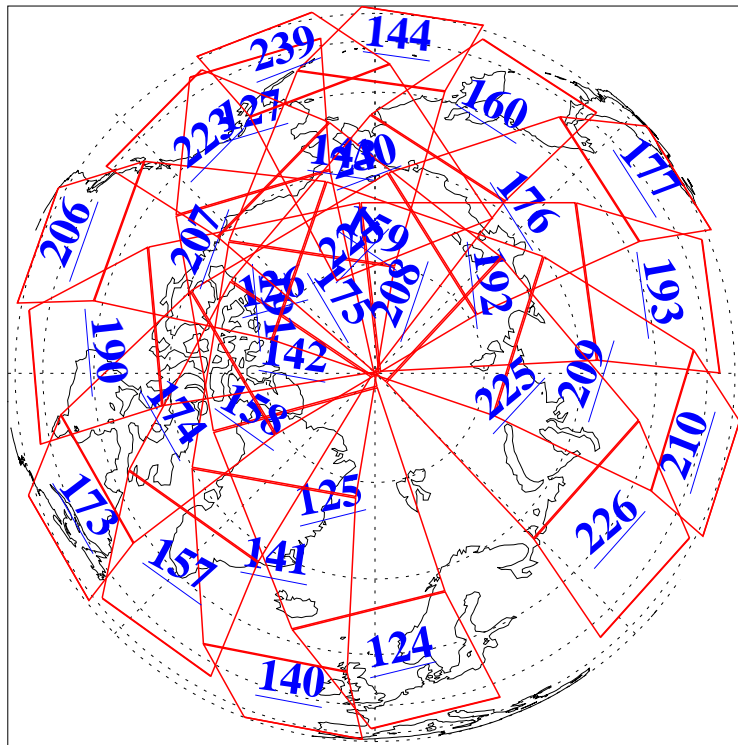

L1B Availability  
AMSU Granules: 240  
HSB Granules: 0  
AIRS Granules: 240

19 Nov 2010  
DoY 323  
Aqua Day 3121  
Granules: 1 to 120

Granules: 121 to 240

Legend: AMSU Available, HSB Available, AIRS Available

L1B Availability  
AMSU Granules: 240  
HSB Granules: 0  
AIRS Granules: 240

19 Nov 2010  
DoY 323  
Aqua Day 3121  
Ascending Granules

Descending Granules

Legend: AMSU Available, HSB Available, AIRS Available

L1B Availability  
 AMSU Granules: 240  
 HSB Granules: 0  
 AIRS Granules: 240

19 Nov 2010  
 DoY 323  
 Aqua Day 3121

Northern Hemisphere Granules

Southern Hemisphere Granules

Legend: AMSU Available, HSB Available, AIRS Available