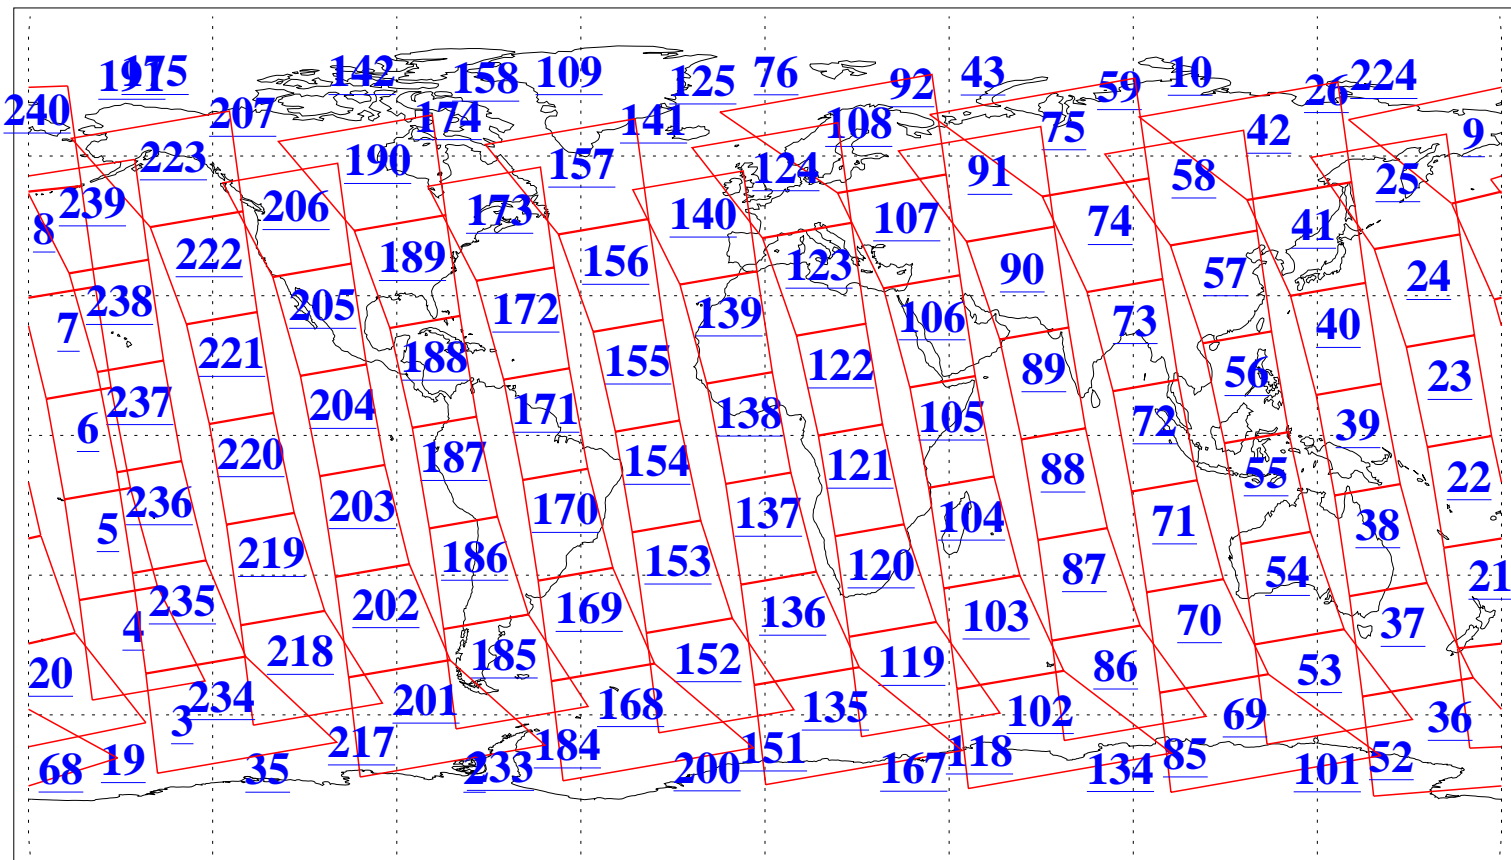

L1B Availability  
AMSU Granules: 240  
HSB Granules: 0  
AIRS Granules: 240

19 Nov 2010  
DoY 323  
Aqua Day 3121  
Granules: 1 to 120

Granules: 121 to 240

Legend: AMSU Available, HSB Available, AIRS Available

L1B Availability  
AMSU Granules: 240  
HSB Granules: 0  
AIRS Granules: 240

19 Nov 2010  
DoY 323  
Aqua Day 3121  
Ascending Granules

Descending Granules

Legend: AMSU Available, HSB Available, AIRS Available

L1B Availability  
 AMSU Granules: 240  
 HSB Granules: 0  
 AIRS Granules: 240

19 Nov 2010  
 DoY 323  
 Aqua Day 3121

Northern Hemisphere Granules

Southern Hemisphere Granules

Legend: AMSU Available, HSB Available, AIRS Available