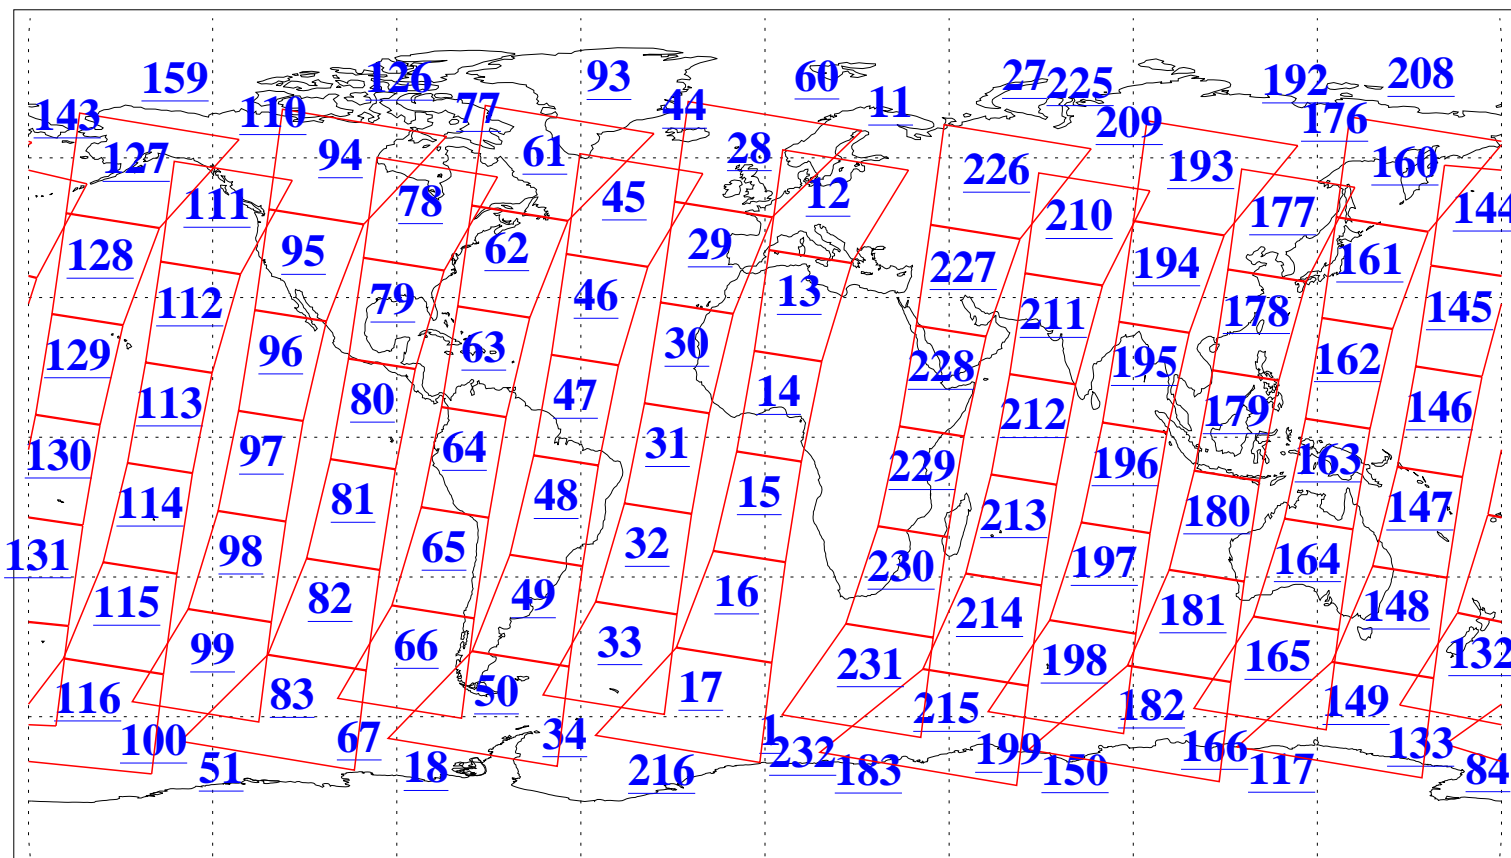

L1B Availability  
AMSU Granules: 240  
HSB Granules: 0  
AIRS Granules: 240

19 Nov 2010  
DoY 323  
Aqua Day 3121  
Granules: 1 to 120

Granules: 121 to 240

Legend: AMSU Available, HSB Available, AIRS Available

L1B Availability  
AMSU Granules: 240  
HSB Granules: 0  
AIRS Granules: 240

19 Nov 2010  
DoY 323  
Aqua Day 3121  
Ascending Granules

Descending Granules

Legend: AMSU Available, HSB Available, AIRS Available

L1B Availability  
 AMSU Granules: 240  
 HSB Granules: 0  
 AIRS Granules: 240

19 Nov 2010  
 DoY 323  
 Aqua Day 3121

Northern Hemisphere Granules

Southern Hemisphere Granules

Legend: AMSU Available, HSB Available, AIRS Available