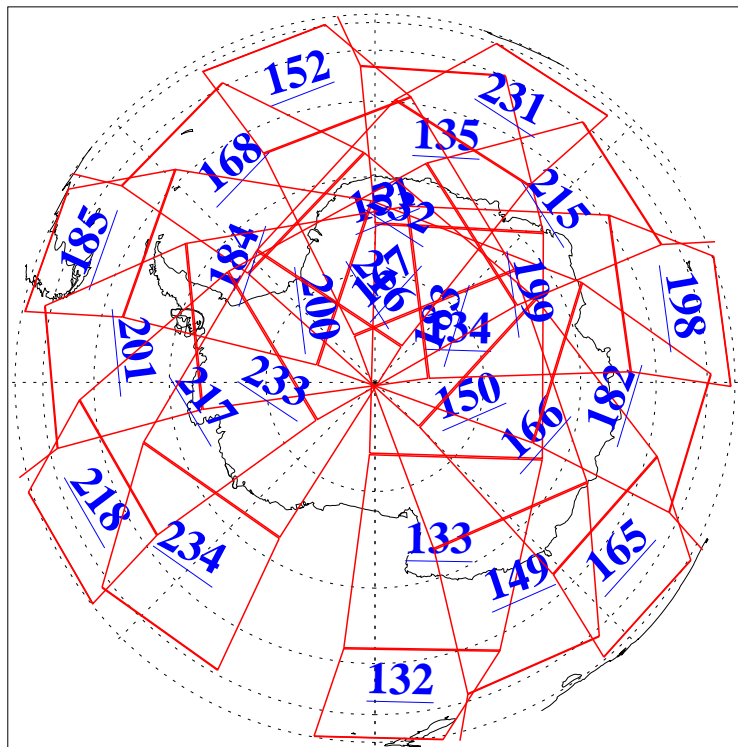

L1B Availability  
AMSU Granules: 240  
HSB Granules: 0  
AIRS Granules: 240

19 Nov 2010  
DoY 323  
Aqua Day 3121  
Granules: 1 to 120

Granules: 121 to 240

Legend: AMSU Available, HSB Available, AIRS Available

L1B Availability  
AMSU Granules: 240  
HSB Granules: 0  
AIRS Granules: 240

19 Nov 2010  
DoY 323  
Aqua Day 3121  
Ascending Granules

Descending Granules

Legend: AMSU Available, HSB Available, AIRS Available

L1B Availability  
 AMSU Granules: 240  
 HSB Granules: 0  
 AIRS Granules: 240

19 Nov 2010  
 DoY 323  
 Aqua Day 3121

Northern Hemisphere Granules

Southern Hemisphere Granules

Legend: AMSU Available, HSB Available, AIRS Available