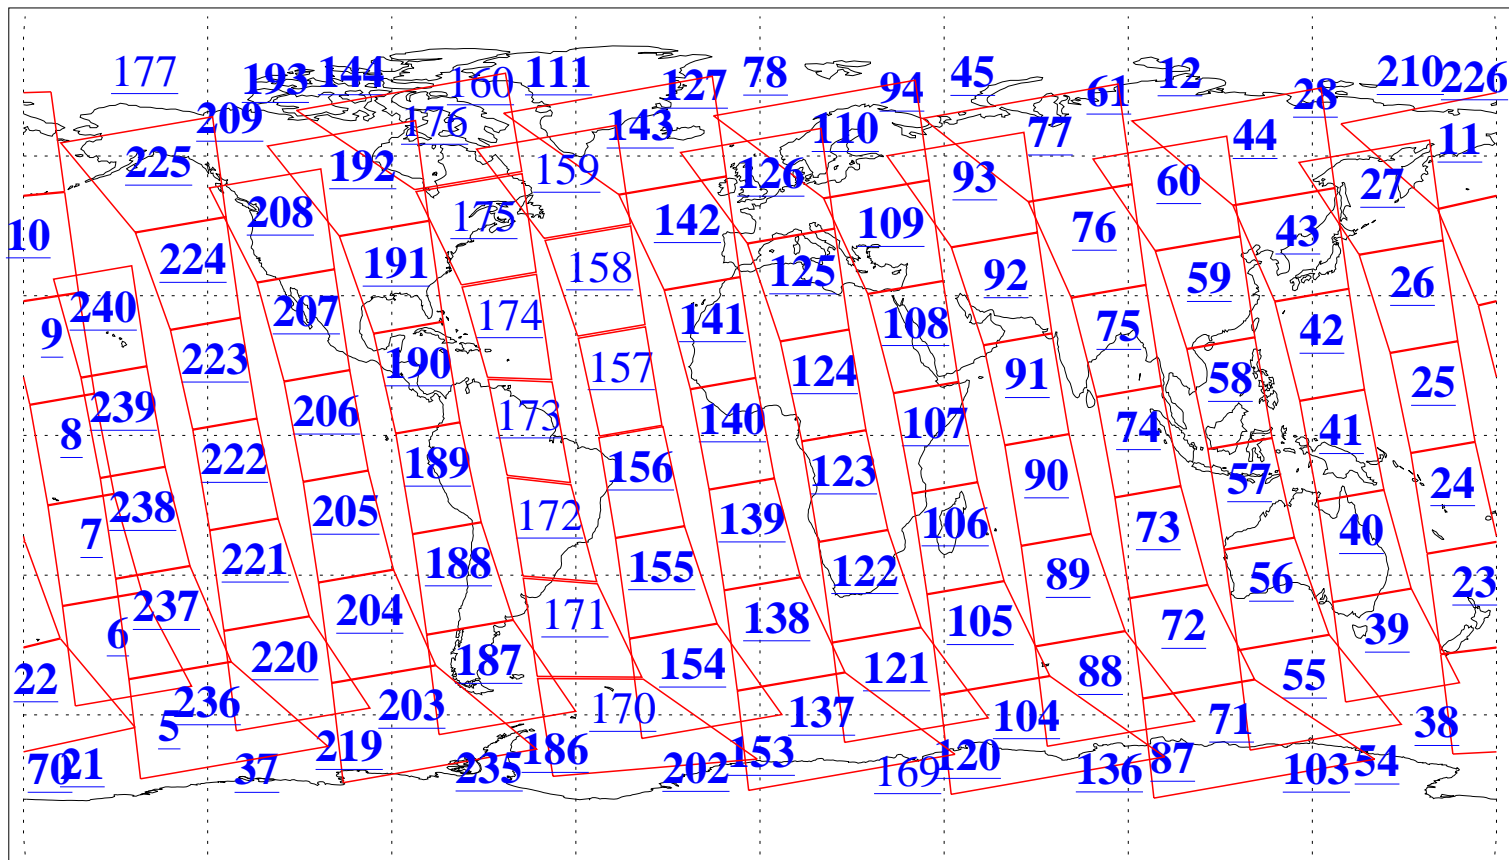

L1B Availability
AMSU Granules: 240
HSB Granules: 0
AIRS Granules: 212

17 Nov 2010
DoY 321
Aqua Day 3119
Granules: 1 to 120

Granules: 121 to 240

Legend: AMSU Available, HSB Available, AIRS Available

L1B Availability
AMSU Granules: 240
HSB Granules: 0
AIRS Granules: 212

17 Nov 2010
DoY 321
Aqua Day 3119
Ascending Granules

Descending Granules

Legend: AMSU Available, HSB Available, AIRS Available

L1B Availability
 AMSU Granules: 240
 HSB Granules: 0
 AIRS Granules: 212

17 Nov 2010
 DoY 321
 Aqua Day 3119

Northern Hemisphere Granules

Southern Hemisphere Granules

Legend: AMSU Available, HSB Available, AIRS Available