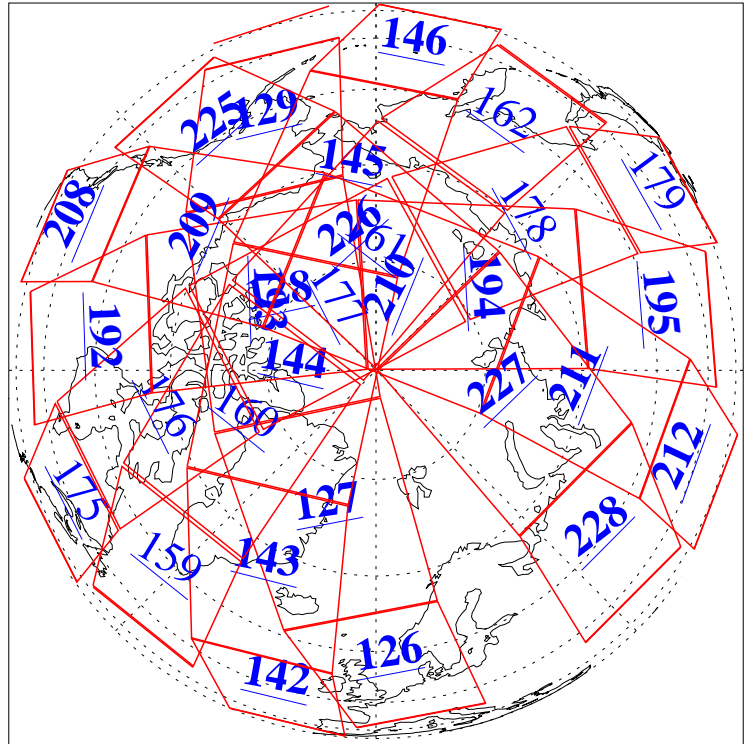

17 Nov 2010
DoY 321
Aqua Day 3119
Ascending Granules

Descending Granules

Legend: AMSU Available, HSB Available, AIRS Available

L1B Availability
 AMSU Granules: 240
 HSB Granules: 0
 AIRS Granules: 212

17 Nov 2010
 DoY 321
 Aqua Day 3119

Northern Hemisphere Granules

Southern Hemisphere Granules

Legend: AMSU Available, HSB Available, AIRS Available