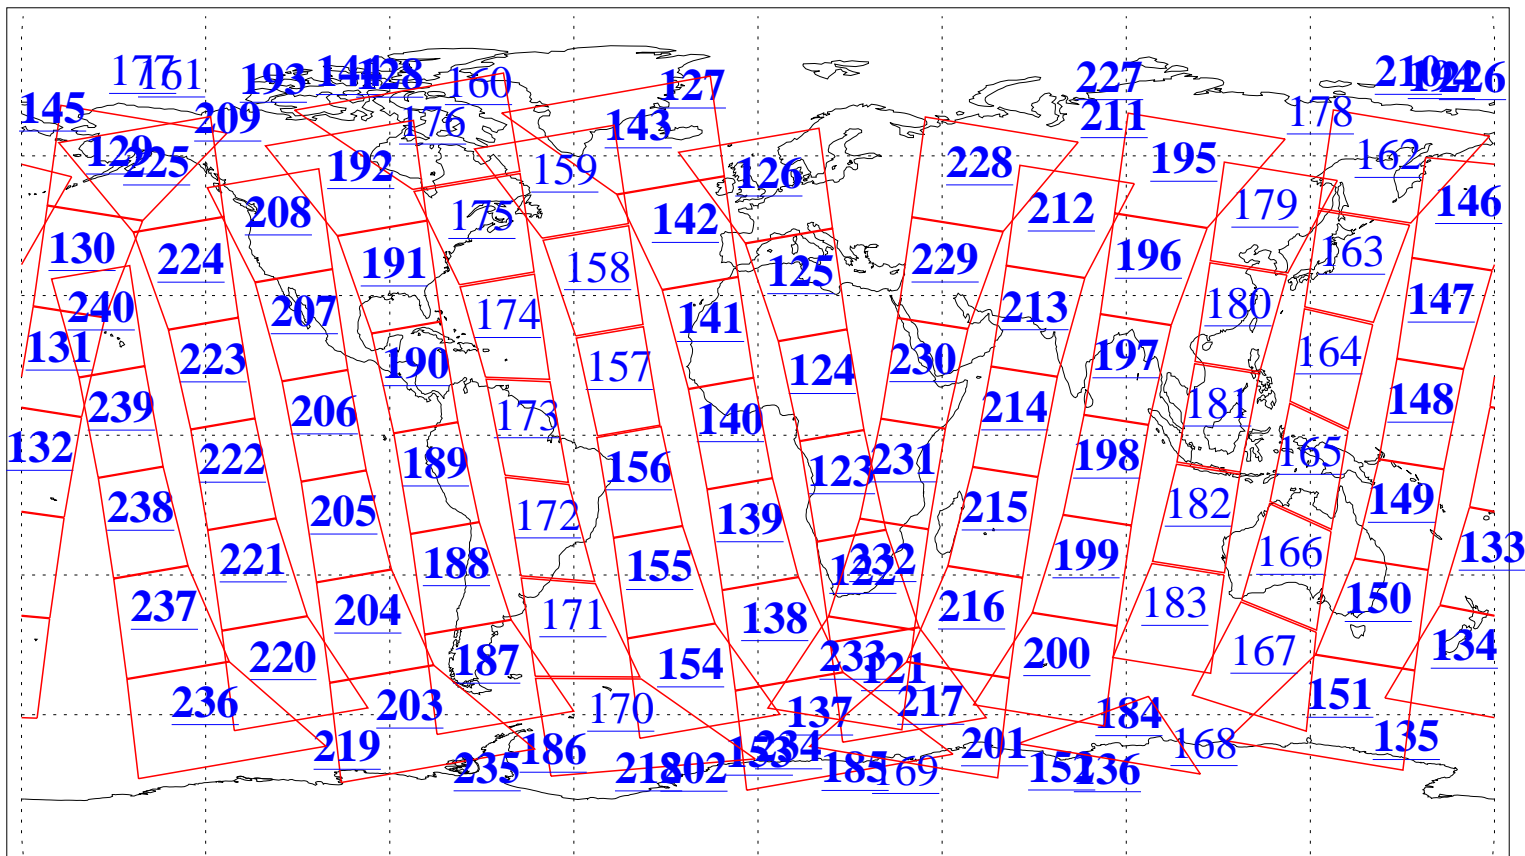

L1B Availability
AMSU Granules: 240
HSB Granules: 0
AIRS Granules: 212

17 Nov 2010
DoY 321
Aqua Day 3119
Granules: 1 to 120

Granules: 121 to 240

Legend: AMSU Available, HSB Available, AIRS Available

L1B Availability
AMSU Granules: 240
HSB Granules: 0
AIRS Granules: 212

17 Nov 2010
DoY 321
Aqua Day 3119
Ascending Granules

Descending Granules

Legend: AMSU Available, HSB Available, AIRS Available

L1B Availability
 AMSU Granules: 240
 HSB Granules: 0
 AIRS Granules: 212

17 Nov 2010
 DoY 321
 Aqua Day 3119

Northern Hemisphere Granules

Southern Hemisphere Granules

Legend: AMSU Available, HSB Available, AIRS Available