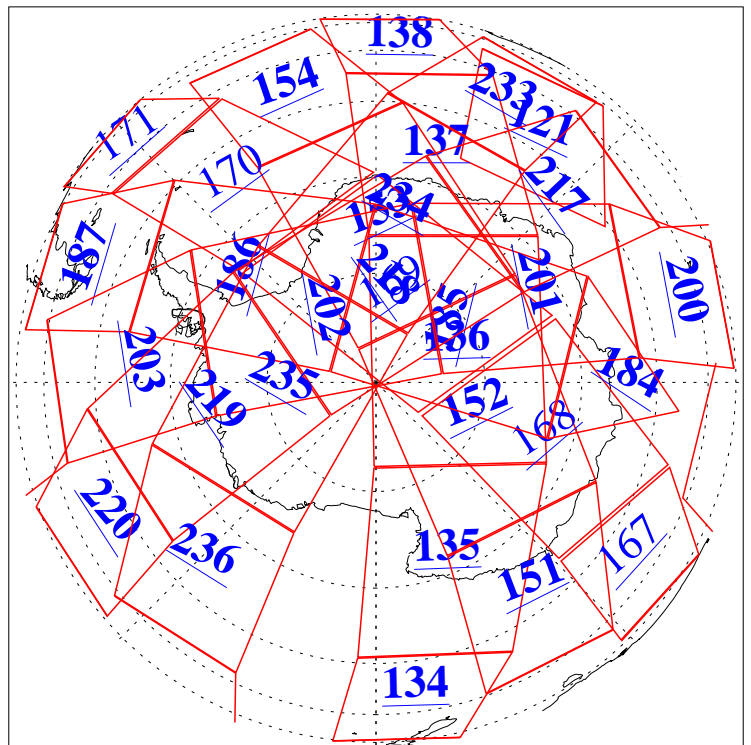

L1B Availability
AMSU Granules: 240
HSB Granules: 0
AIRS Granules: 212

17 Nov 2010
DoY 321
Aqua Day 3119
Granules: 1 to 120

Granules: 121 to 240

Legend: AMSU Available, HSB Available, AIRS Available

L1B Availability
AMSU Granules: 240
HSB Granules: 0
AIRS Granules: 212

17 Nov 2010
DoY 321
Aqua Day 3119
Ascending Granules

Descending Granules

Legend: AMSU Available, HSB Available, AIRS Available

L1B Availability
 AMSU Granules: 240
 HSB Granules: 0
 AIRS Granules: 212

17 Nov 2010
 DoY 321
 Aqua Day 3119

Northern Hemisphere Granules

Southern Hemisphere Granules

Legend: AMSU Available, HSB Available, AIRS Available