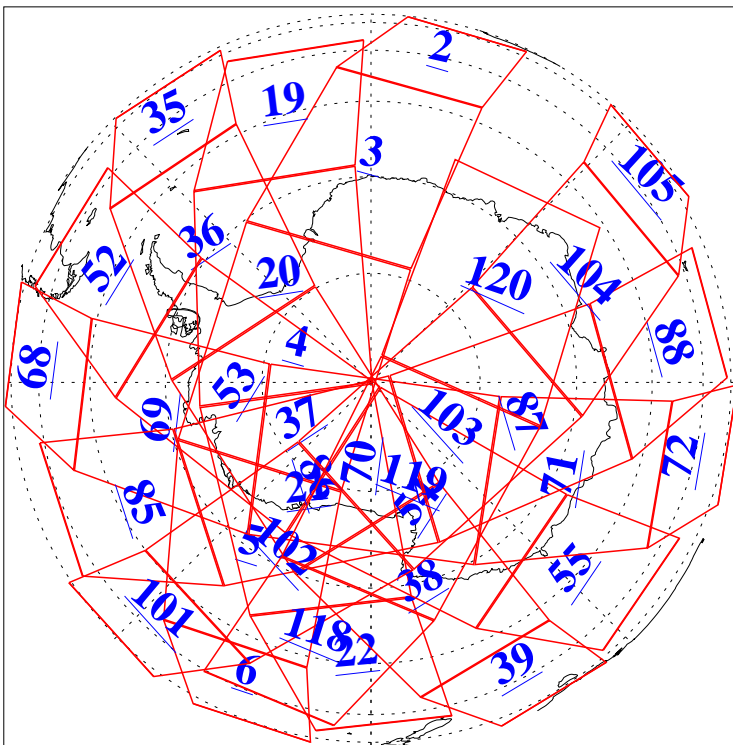

L1B Availability
AMSU Granules: 240
HSB Granules: 0
AIRS Granules: 212

17 Nov 2010
DoY 321
Aqua Day 3119
Granules: 1 to 120

Granules: 121 to 240

Legend: AMSU Available, HSB Available, AIRS Available

L1B Availability
AMSU Granules: 240
HSB Granules: 0
AIRS Granules: 212

17 Nov 2010
DoY 321
Aqua Day 3119
Ascending Granules

Descending Granules

Legend: AMSU Available, HSB Available, AIRS Available

L1B Availability
 AMSU Granules: 240
 HSB Granules: 0
 AIRS Granules: 212

17 Nov 2010
 DoY 321
 Aqua Day 3119

Northern Hemisphere Granules

Southern Hemisphere Granules

Legend: AMSU Available, HSB Available, AIRS Available