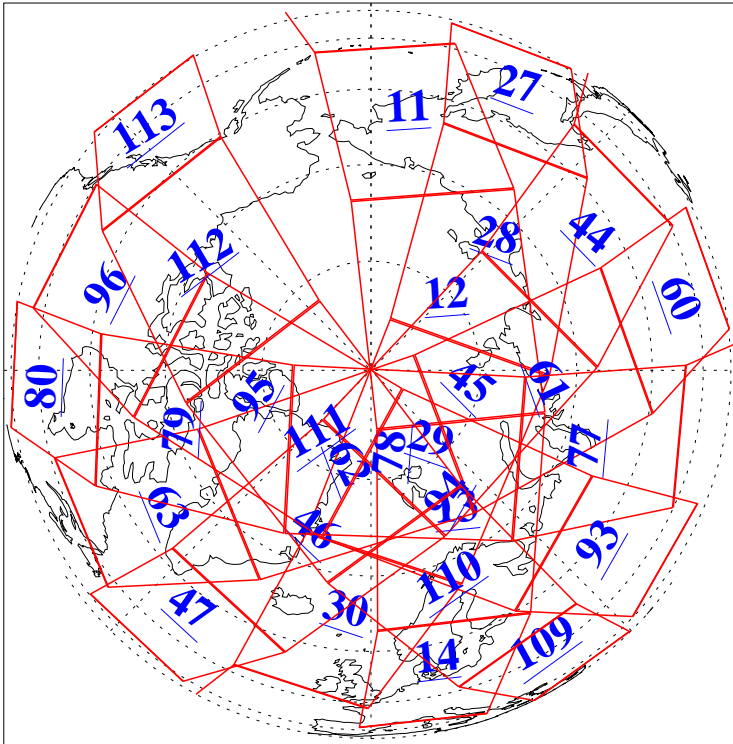

L1B Availability
AMSU Granules: 240
HSB Granules: 0
AIRS Granules: 212

17 Nov 2010
DoY 321
Aqua Day 3119
Granules: 1 to 120

Granules: 121 to 240

Legend: AMSU Available, HSB Available, AIRS Available

L1B Availability
AMSU Granules: 240
HSB Granules: 0
AIRS Granules: 212

17 Nov 2010
DoY 321
Aqua Day 3119
Ascending Granules

Descending Granules

Legend: AMSU Available, HSB Available, AIRS Available

L1B Availability
 AMSU Granules: 240
 HSB Granules: 0
 AIRS Granules: 212

17 Nov 2010
 DoY 321
 Aqua Day 3119

Northern Hemisphere Granules

Southern Hemisphere Granules

Legend: AMSU Available, HSB Available, AIRS Available