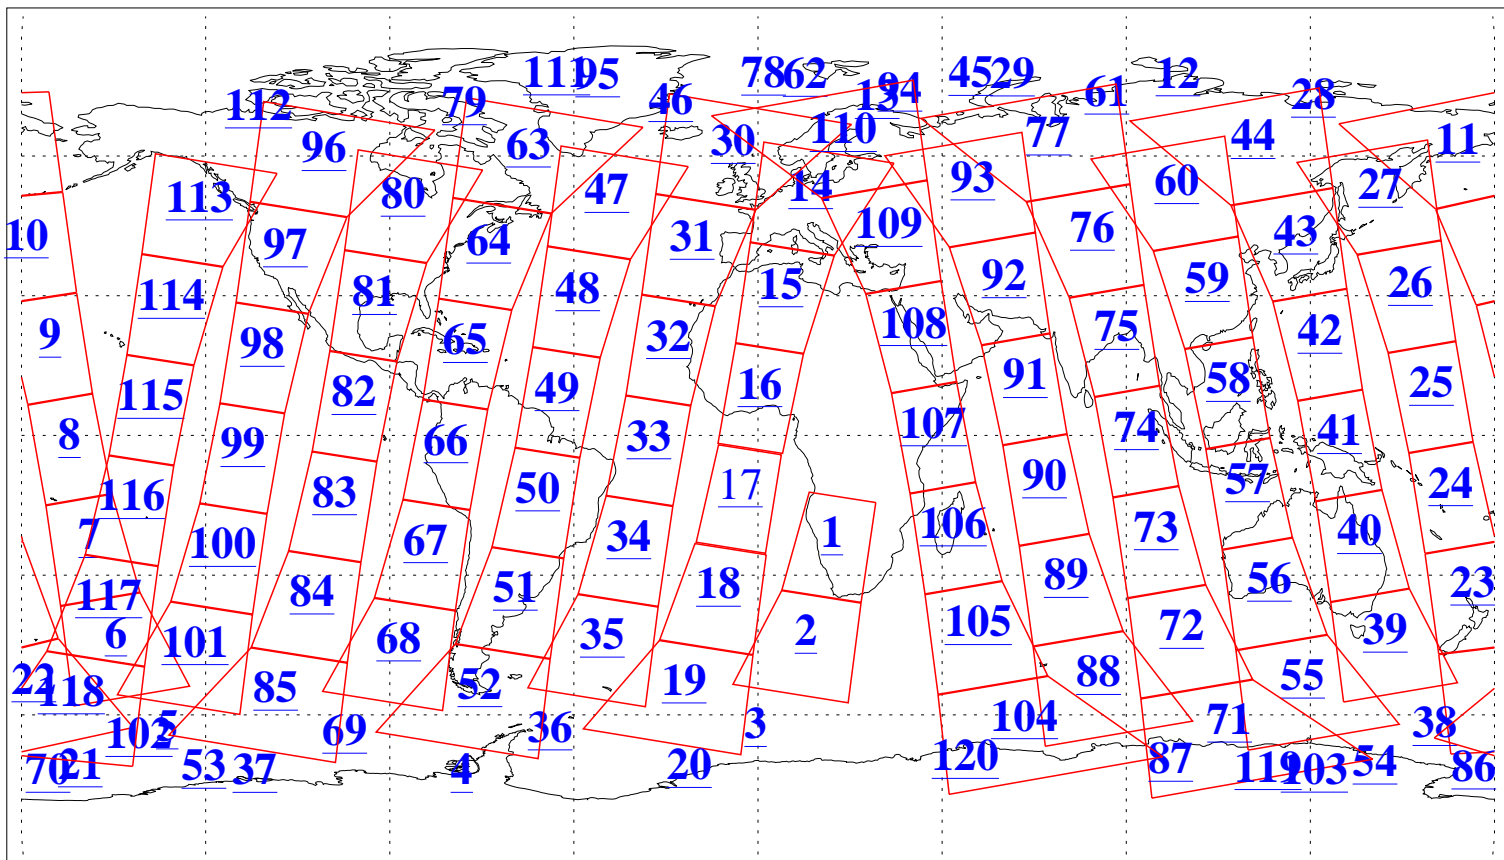

L1B Availability
AMSU Granules: 240
HSB Granules: 0
AIRS Granules: 212

17 Nov 2010
DoY 321
Aqua Day 3119
Granules: 1 to 120

Granules: 121 to 240

Legend: AMSU Available, HSB Available, AIRS Available

L1B Availability
AMSU Granules: 240
HSB Granules: 0
AIRS Granules: 212

17 Nov 2010
DoY 321
Aqua Day 3119
Ascending Granules

Descending Granules

Legend: AMSU Available, HSB Available, AIRS Available

L1B Availability
 AMSU Granules: 240
 HSB Granules: 0
 AIRS Granules: 212

17 Nov 2010
 DoY 321
 Aqua Day 3119

Northern Hemisphere Granules

Southern Hemisphere Granules

Legend: AMSU Available, HSB Available, AIRS Available