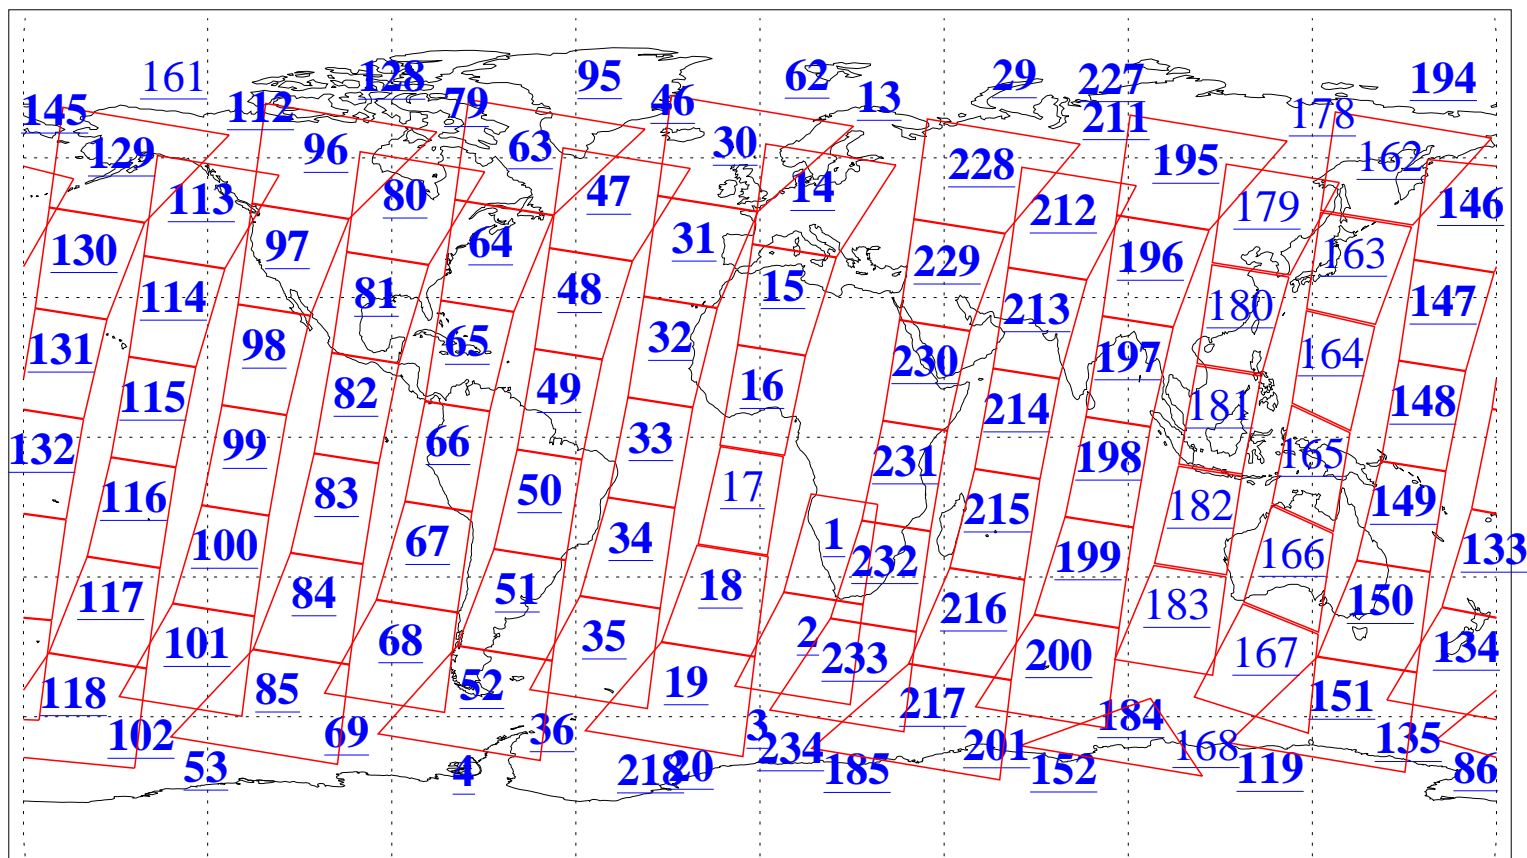

L1B Availability
AMSU Granules: 240
HSB Granules: 0
AIRS Granules: 212

17 Nov 2010
DoY 321
Aqua Day 3119
Granules: 1 to 120

Granules: 121 to 240

Legend: AMSU Available, HSB Available, AIRS Available

L1B Availability
AMSU Granules: 240
HSB Granules: 0
AIRS Granules: 212

17 Nov 2010
DoY 321
Aqua Day 3119
Ascending Granules

Descending Granules

Legend: AMSU Available, HSB Available, AIRS Available

L1B Availability
 AMSU Granules: 240
 HSB Granules: 0
 AIRS Granules: 212

17 Nov 2010
 DoY 321
 Aqua Day 3119

Northern Hemisphere Granules

Southern Hemisphere Granules

Legend: AMSU Available, HSB Available, AIRS Available