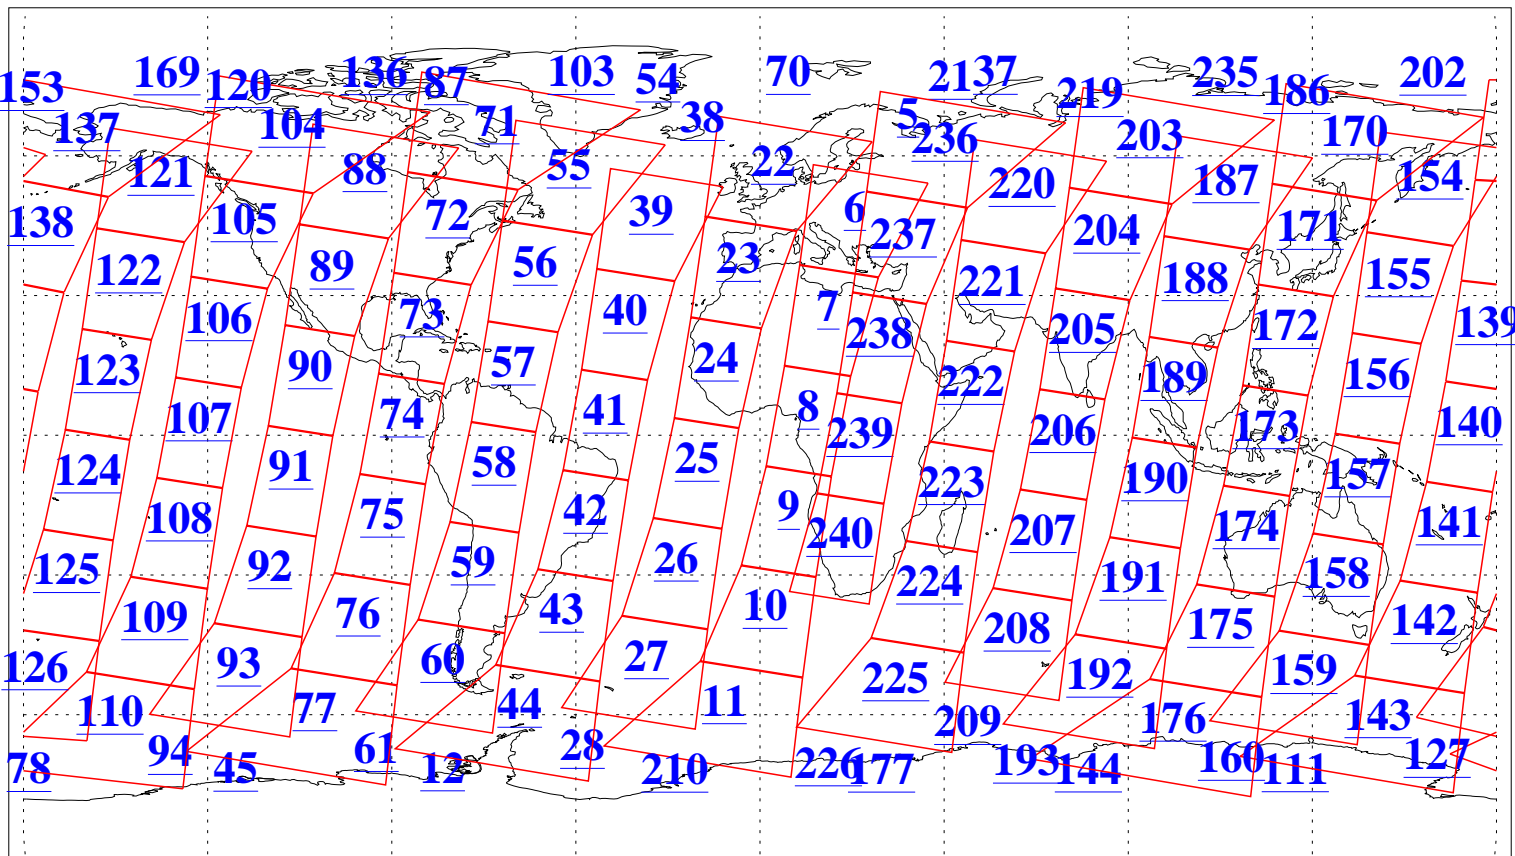

L1B Availability
AMSU Granules: 240
HSB Granules: 0
AIRS Granules: 240

9 Nov 2010
DoY 313
Aqua Day 3111
Granules: 1 to 120

Granules: 121 to 240

Legend: AMSU Available, HSB Available, AIRS Available

L1B Availability
AMSU Granules: 240
HSB Granules: 0
AIRS Granules: 240

9 Nov 2010
DoY 313
Aqua Day 3111
Ascending Granules

Descending Granules

Legend: AMSU Available, HSB Available, AIRS Available

L1B Availability
 AMSU Granules: 240
 HSB Granules: 0
 AIRS Granules: 240

9 Nov 2010
 DoY 313
 Aqua Day 3111

Northern Hemisphere Granules

Southern Hemisphere Granules

Legend: AMSU Available, HSB Available, AIRS Available