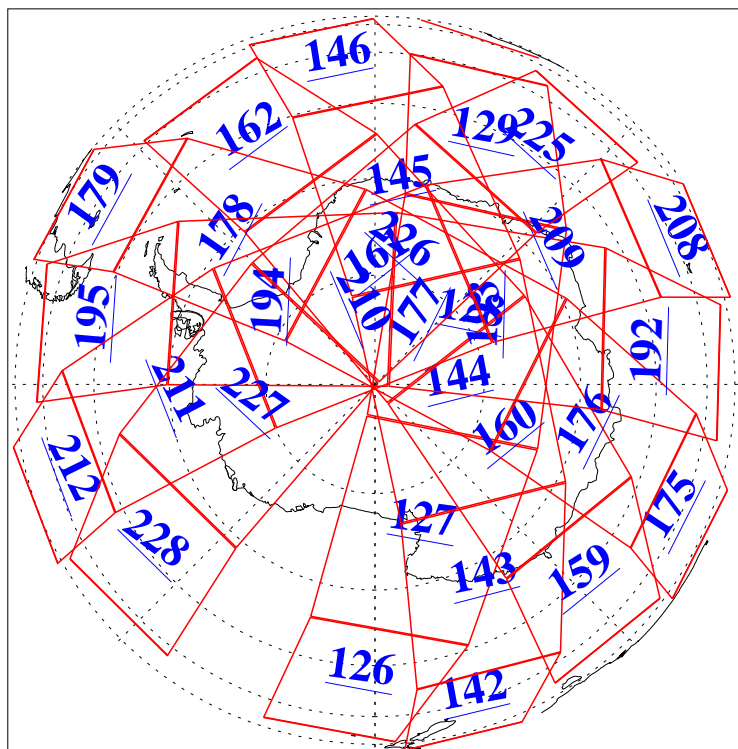

L1B Availability
AMSU Granules: 240
HSB Granules: 0
AIRS Granules: 240

9 Nov 2010
DoY 313
Aqua Day 3111
Granules: 1 to 120

Granules: 121 to 240

Legend: AMSU Available, HSB Available, AIRS Available

L1B Availability
AMSU Granules: 240
HSB Granules: 0
AIRS Granules: 240

9 Nov 2010
DoY 313
Aqua Day 3111
Ascending Granules

Descending Granules

Legend: AMSU Available, HSB Available, AIRS Available

L1B Availability
 AMSU Granules: 240
 HSB Granules: 0
 AIRS Granules: 240

9 Nov 2010
 DoY 313
 Aqua Day 3111

Northern Hemisphere Granules

Southern Hemisphere Granules

Legend: AMSU Available, HSB Available, AIRS Available