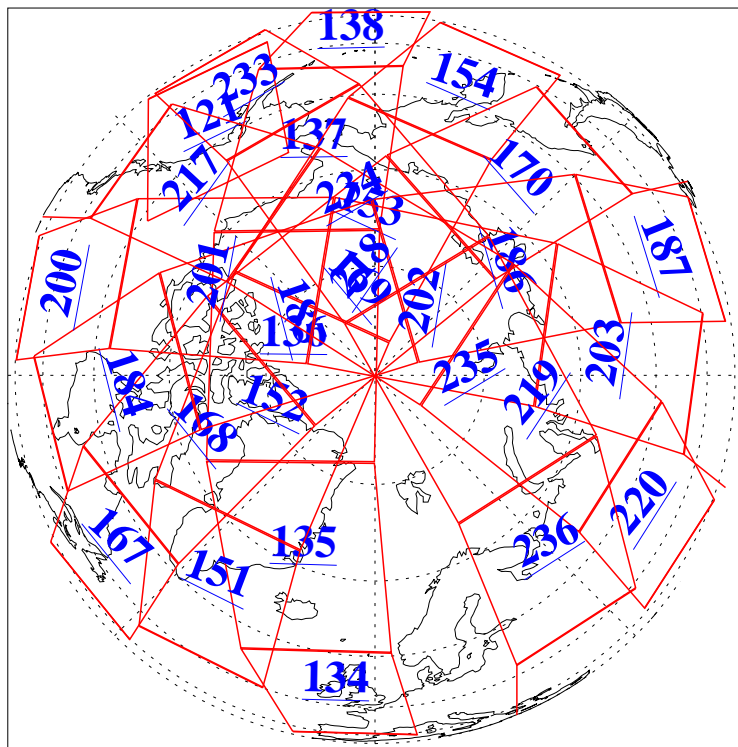

L1B Availability
AMSU Granules: 240
HSB Granules: 0
AIRS Granules: 240

9 Nov 2010
DoY 313
Aqua Day 3111
Granules: 1 to 120

Granules: 121 to 240

Legend: AMSU Available, HSB Available, AIRS Available

L1B Availability
AMSU Granules: 240
HSB Granules: 0
AIRS Granules: 240

9 Nov 2010
DoY 313
Aqua Day 3111
Ascending Granules

Descending Granules

Legend: AMSU Available, HSB Available, AIRS Available

L1B Availability
 AMSU Granules: 240
 HSB Granules: 0
 AIRS Granules: 240

9 Nov 2010
 DoY 313
 Aqua Day 3111

Northern Hemisphere Granules

Southern Hemisphere Granules

Legend: AMSU Available, HSB Available, AIRS Available