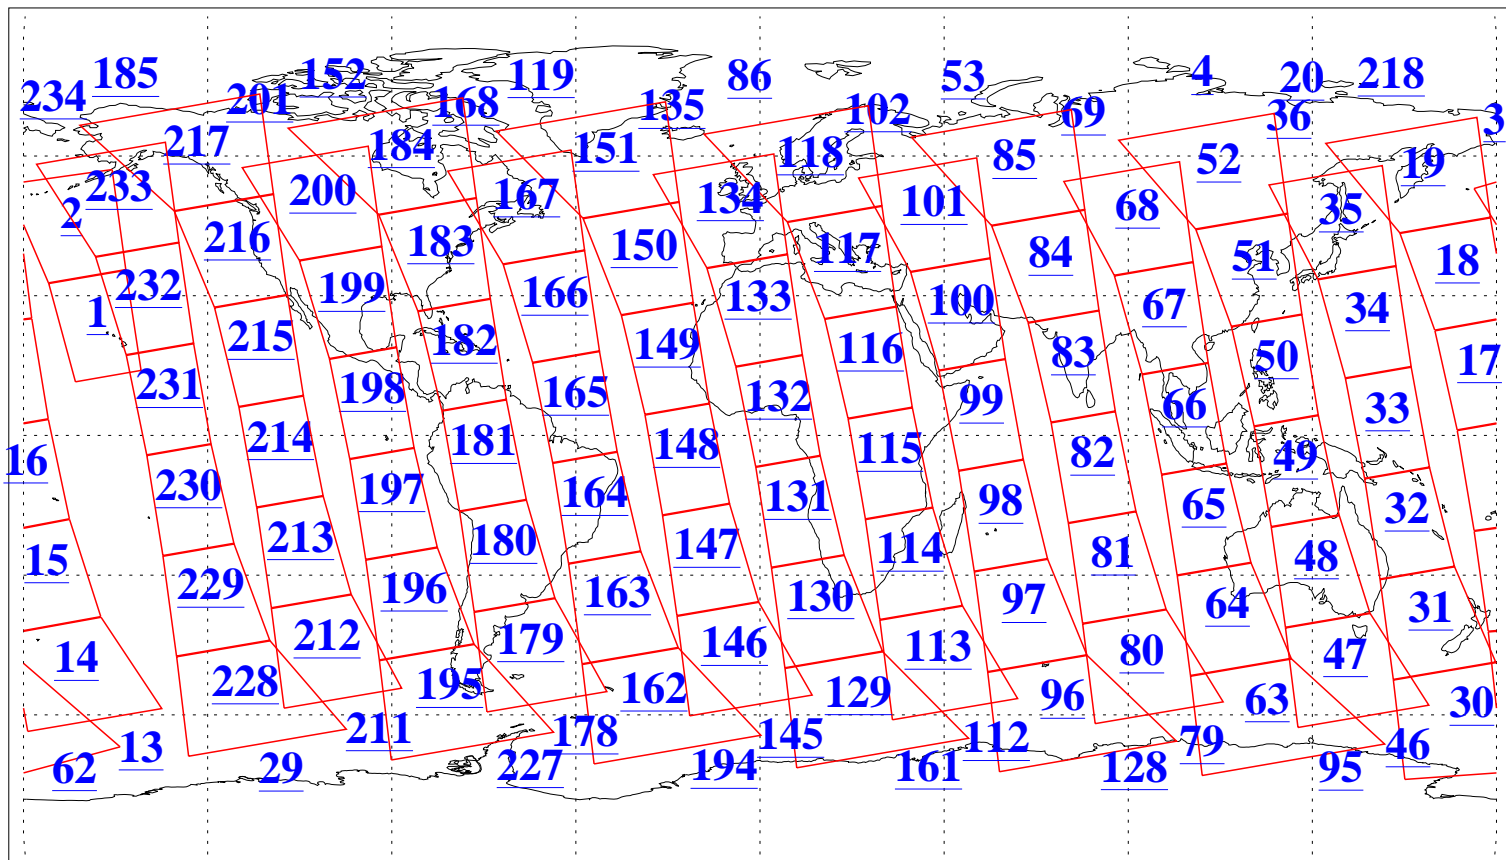

L1B Availability
AMSU Granules: 240
HSB Granules: 0
AIRS Granules: 240

9 Nov 2010
DoY 313
Aqua Day 3111
Granules: 1 to 120

Granules: 121 to 240

Legend: AMSU Available, HSB Available, AIRS Available

L1B Availability
AMSU Granules: 240
HSB Granules: 0
AIRS Granules: 240

9 Nov 2010
DoY 313
Aqua Day 3111
Ascending Granules

Descending Granules

Legend: AMSU Available, HSB Available, AIRS Available

L1B Availability
 AMSU Granules: 240
 HSB Granules: 0
 AIRS Granules: 240

9 Nov 2010
 DoY 313
 Aqua Day 3111

Northern Hemisphere Granules

Southern Hemisphere Granules

Legend: AMSU Available, HSB Available, AIRS Available