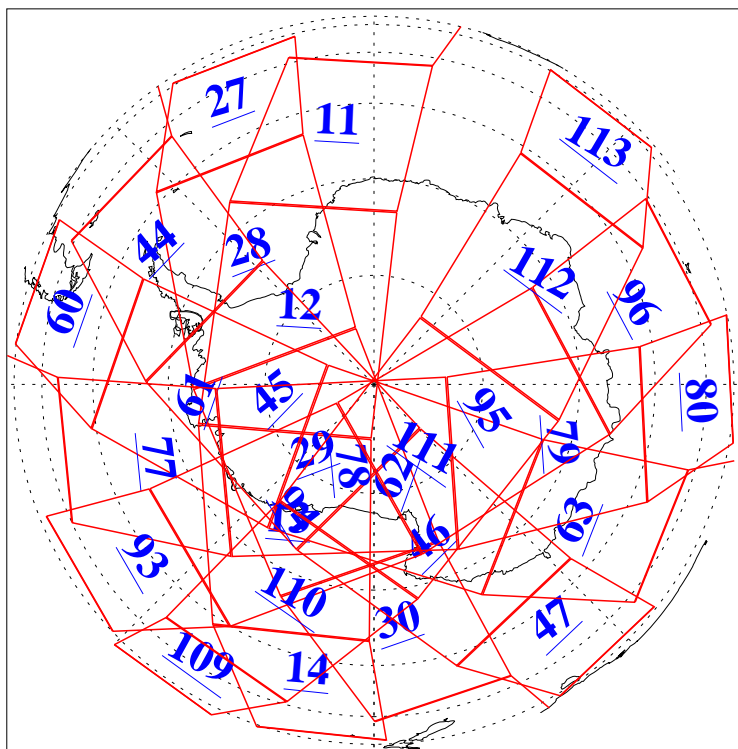

L1B Availability
AMSU Granules: 240
HSB Granules: 0
AIRS Granules: 240

9 Nov 2010
DoY 313
Aqua Day 3111
Granules: 1 to 120

Granules: 121 to 240

Legend: AMSU Available, HSB Available, AIRS Available

L1B Availability
AMSU Granules: 240
HSB Granules: 0
AIRS Granules: 240

9 Nov 2010
DoY 313
Aqua Day 3111
Ascending Granules

Descending Granules

Legend: AMSU Available, HSB Available, AIRS Available

L1B Availability
 AMSU Granules: 240
 HSB Granules: 0
 AIRS Granules: 240

9 Nov 2010
 DoY 313
 Aqua Day 3111

Northern Hemisphere Granules

Southern Hemisphere Granules

Legend: AMSU Available, HSB Available, AIRS Available