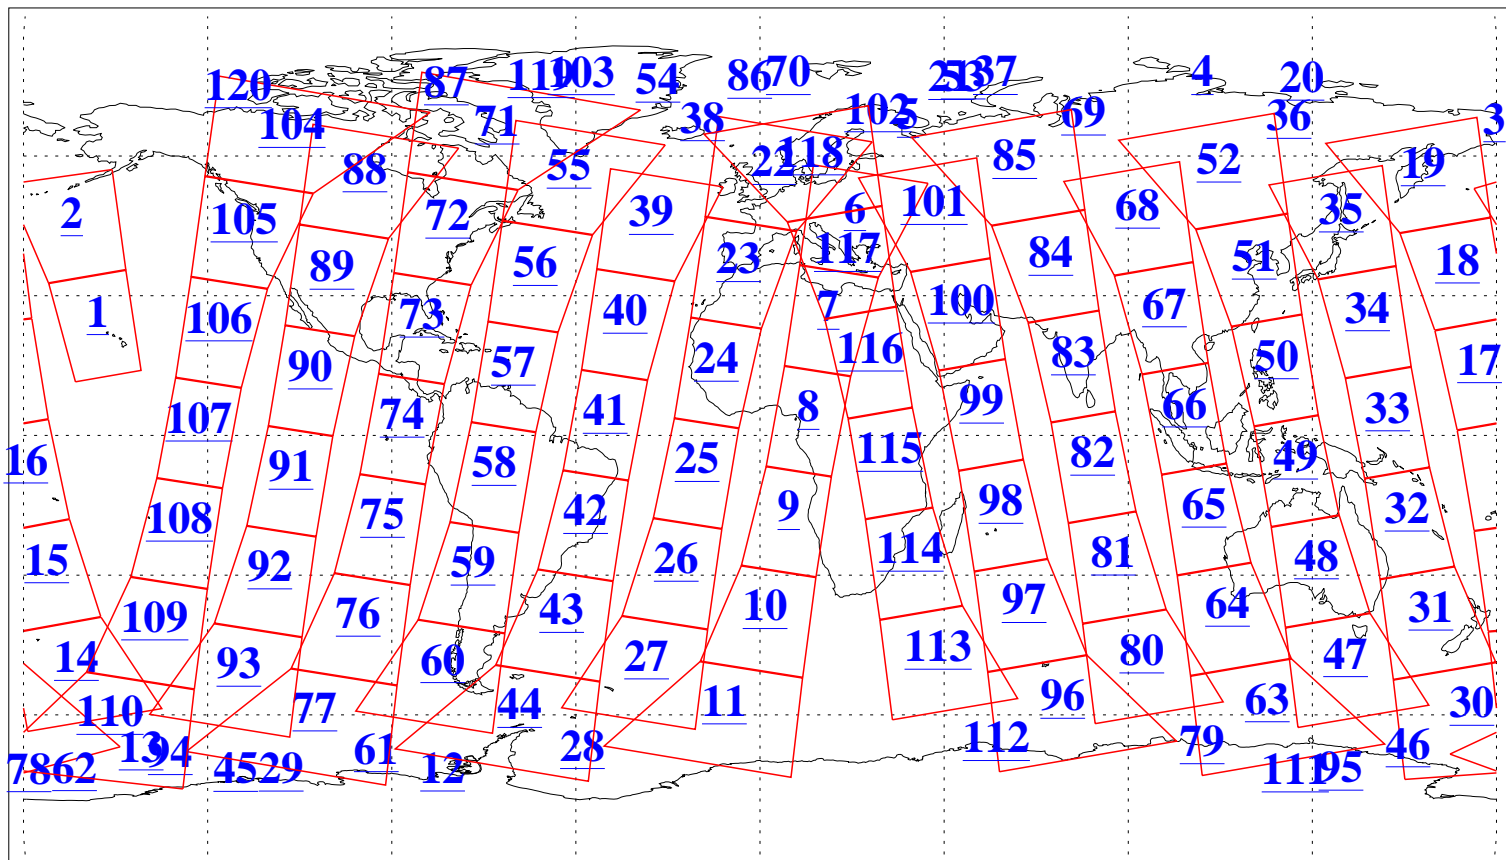

L1B Availability
AMSU Granules: 240
HSB Granules: 0
AIRS Granules: 240

9 Nov 2010
DoY 313
Aqua Day 3111
Granules: 1 to 120

Granules: 121 to 240

Legend: AMSU Available, HSB Available, AIRS Available

L1B Availability
AMSU Granules: 240
HSB Granules: 0
AIRS Granules: 240

9 Nov 2010
DoY 313
Aqua Day 3111
Ascending Granules

Descending Granules

Legend: AMSU Available, HSB Available, AIRS Available

L1B Availability
 AMSU Granules: 240
 HSB Granules: 0
 AIRS Granules: 240

9 Nov 2010
 DoY 313
 Aqua Day 3111

Northern Hemisphere Granules

Southern Hemisphere Granules

Legend: AMSU Available, HSB Available, AIRS Available