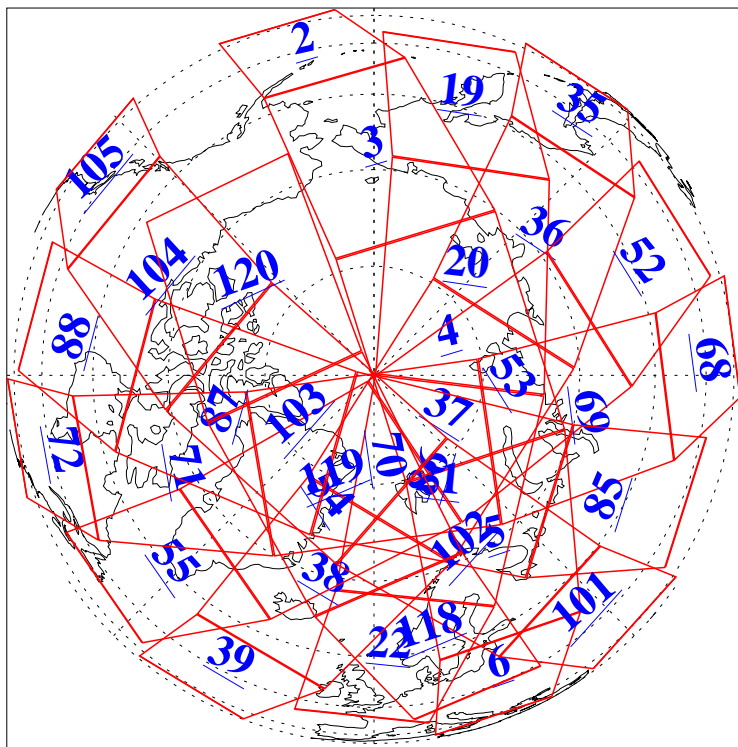

L1B Availability
AMSU Granules: 240
HSB Granules: 0
AIRS Granules: 240

9 Nov 2010
DoY 313
Aqua Day 3111
Granules: 1 to 120

Granules: 121 to 240

Legend: AMSU Available, HSB Available, AIRS Available

L1B Availability
AMSU Granules: 240
HSB Granules: 0
AIRS Granules: 240

9 Nov 2010
DoY 313
Aqua Day 3111
Ascending Granules

Descending Granules

Legend: AMSU Available, HSB Available, AIRS Available

L1B Availability
 AMSU Granules: 240
 HSB Granules: 0
 AIRS Granules: 240

9 Nov 2010
 DoY 313
 Aqua Day 3111

Northern Hemisphere Granules

Southern Hemisphere Granules

Legend: AMSU Available, HSB Available, AIRS Available