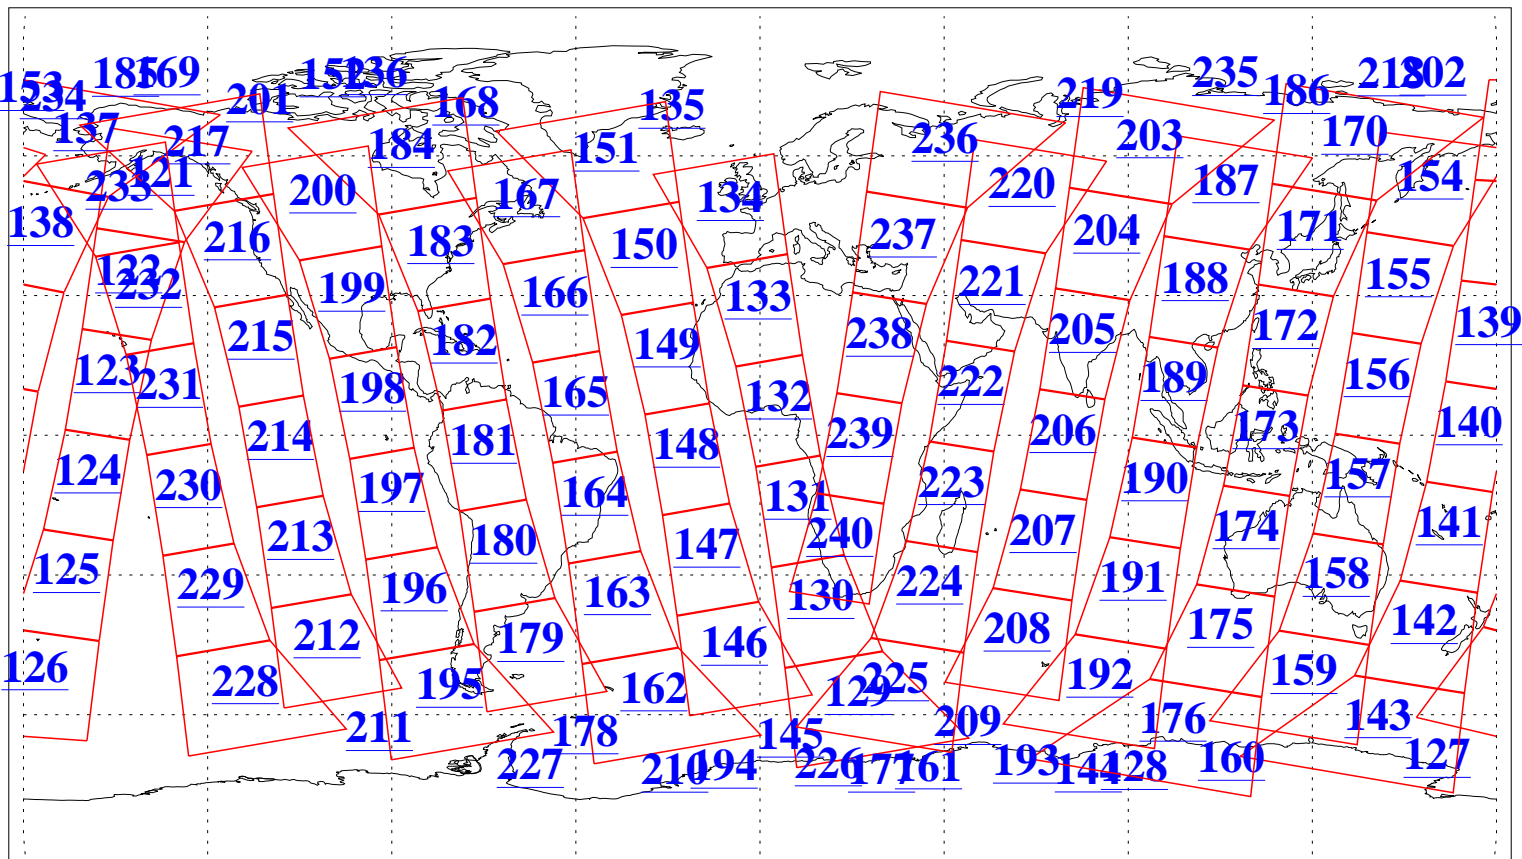

L1B Availability
AMSU Granules: 240
HSB Granules: 0
AIRS Granules: 240

9 Nov 2010
DoY 313
Aqua Day 3111
Granules: 1 to 120

Granules: 121 to 240

Legend: AMSU Available, HSB Available, AIRS Available

L1B Availability
AMSU Granules: 240
HSB Granules: 0
AIRS Granules: 240

9 Nov 2010
DoY 313
Aqua Day 3111
Ascending Granules

Descending Granules

Legend: AMSU Available, HSB Available, AIRS Available

L1B Availability
 AMSU Granules: 240
 HSB Granules: 0
 AIRS Granules: 240

9 Nov 2010
 DoY 313
 Aqua Day 3111

Northern Hemisphere Granules

Southern Hemisphere Granules

Legend: AMSU Available, HSB Available, AIRS Available