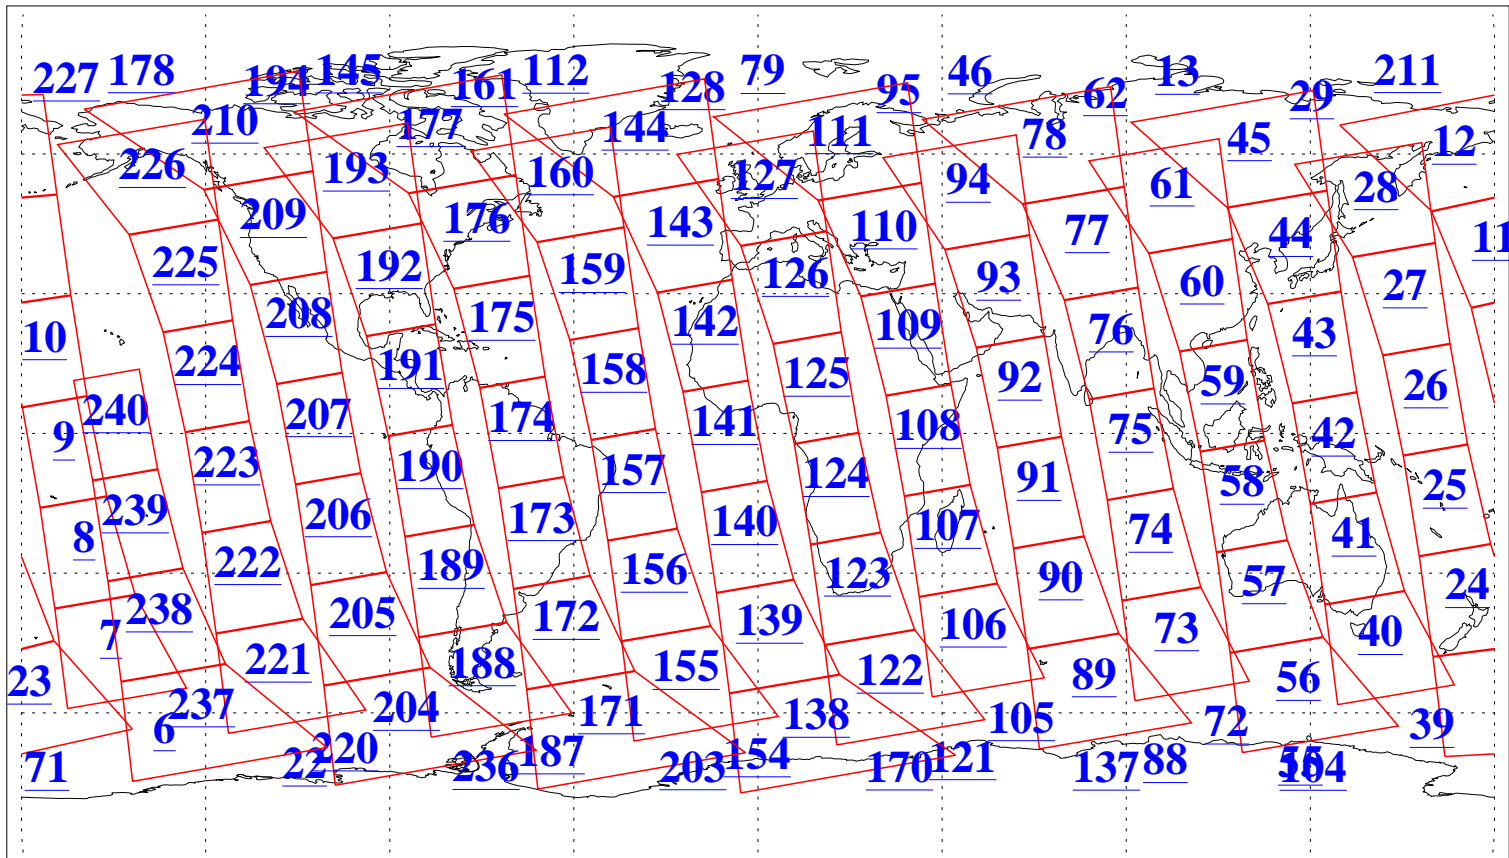

L1B Availability
AMSU Granules: 240
HSB Granules: 0
AIRS Granules: 240

8 Nov 2010
DoY 312
Aqua Day 3110
Granules: 1 to 120

Granules: 121 to 240

Legend: AMSU Available, HSB Available, AIRS Available

L1B Availability
AMSU Granules: 240
HSB Granules: 0
AIRS Granules: 240

8 Nov 2010
DoY 312
Aqua Day 3110
Ascending Granules

Descending Granules

Legend: AMSU Available, HSB Available, AIRS Available

L1B Availability
 AMSU Granules: 240
 HSB Granules: 0
 AIRS Granules: 240

8 Nov 2010
 DoY 312
 Aqua Day 3110

Northern Hemisphere Granules

Southern Hemisphere Granules

Legend: AMSU Available, HSB Available, AIRS Available