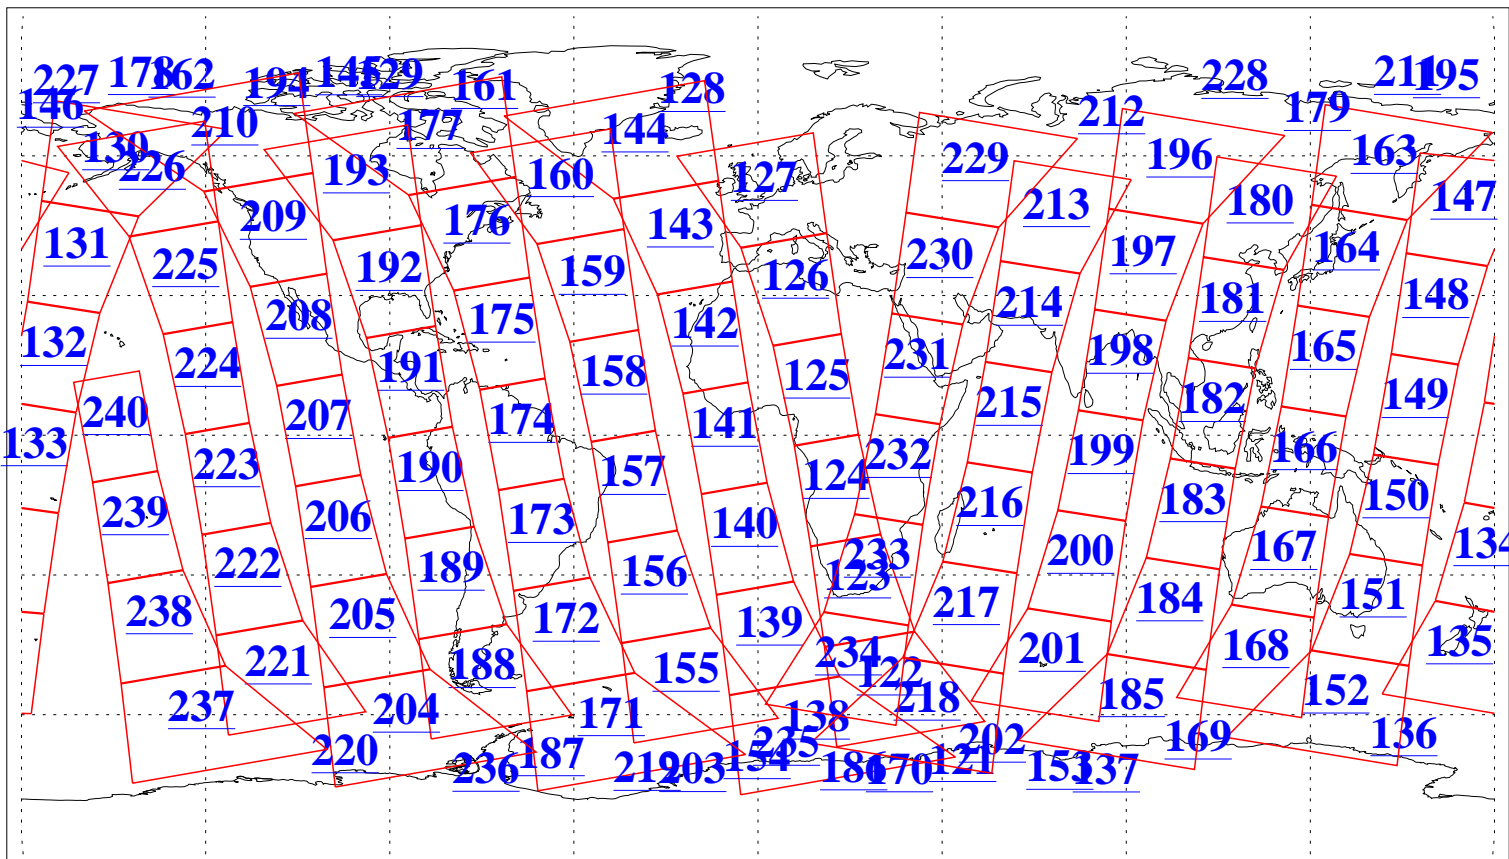

L1B Availability
AMSU Granules: 240
HSB Granules: 0
AIRS Granules: 240

8 Nov 2010
DoY 312
Aqua Day 3110
Granules: 1 to 120

Granules: 121 to 240

Legend: AMSU Available, HSB Available, AIRS Available

L1B Availability
AMSU Granules: 240
HSB Granules: 0
AIRS Granules: 240

8 Nov 2010
DoY 312
Aqua Day 3110
Ascending Granules

Descending Granules

Legend: AMSU Available, HSB Available, AIRS Available

L1B Availability
 AMSU Granules: 240
 HSB Granules: 0
 AIRS Granules: 240

8 Nov 2010
 DoY 312
 Aqua Day 3110

Northern Hemisphere Granules

Southern Hemisphere Granules

Legend: AMSU Available, HSB Available, AIRS Available