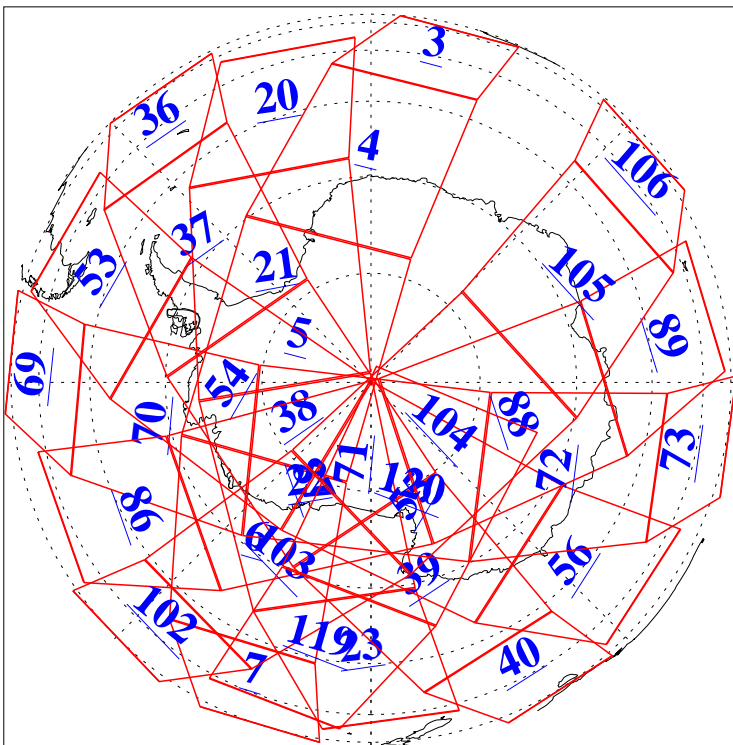

L1B Availability
AMSU Granules: 240
HSB Granules: 0
AIRS Granules: 240

8 Nov 2010
DoY 312
Aqua Day 3110
Granules: 1 to 120

Granules: 121 to 240

Legend: AMSU Available, HSB Available, AIRS Available

L1B Availability
AMSU Granules: 240
HSB Granules: 0
AIRS Granules: 240

8 Nov 2010
DoY 312
Aqua Day 3110
Ascending Granules

Descending Granules

Legend: AMSU Available, HSB Available, AIRS Available

L1B Availability
 AMSU Granules: 240
 HSB Granules: 0
 AIRS Granules: 240

8 Nov 2010
 DoY 312
 Aqua Day 3110

Northern Hemisphere Granules

Southern Hemisphere Granules

Legend: AMSU Available, HSB Available, AIRS Available