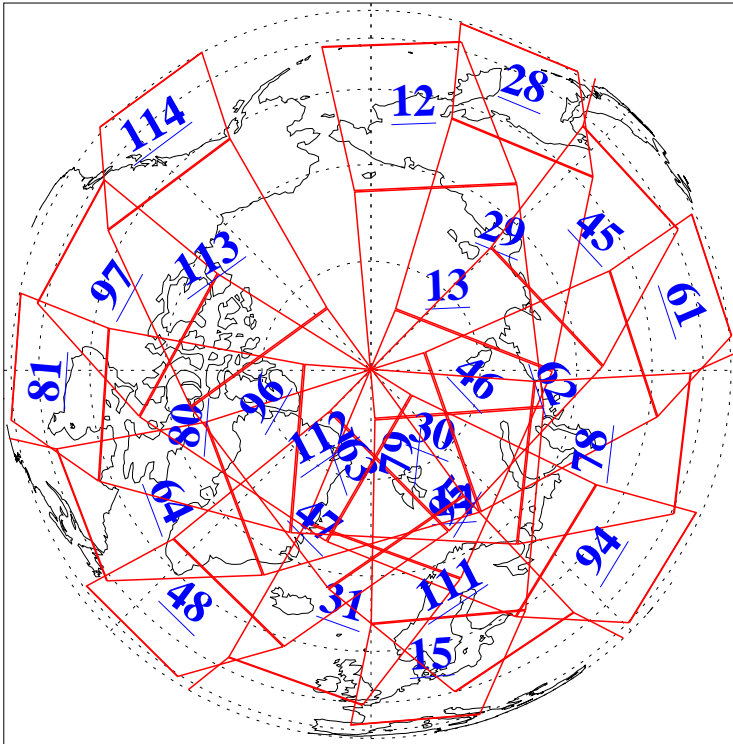

L1B Availability
AMSU Granules: 240
HSB Granules: 0
AIRS Granules: 240

8 Nov 2010
DoY 312
Aqua Day 3110
Granules: 1 to 120

Granules: 121 to 240

Legend: AMSU Available, HSB Available, AIRS Available

L1B Availability
AMSU Granules: 240
HSB Granules: 0
AIRS Granules: 240

8 Nov 2010
DoY 312
Aqua Day 3110
Ascending Granules

Descending Granules

Legend: AMSU Available, HSB Available, AIRS Available

L1B Availability
 AMSU Granules: 240
 HSB Granules: 0
 AIRS Granules: 240

8 Nov 2010
 DoY 312
 Aqua Day 3110

Northern Hemisphere Granules

Southern Hemisphere Granules

Legend: AMSU Available, HSB Available, AIRS Available