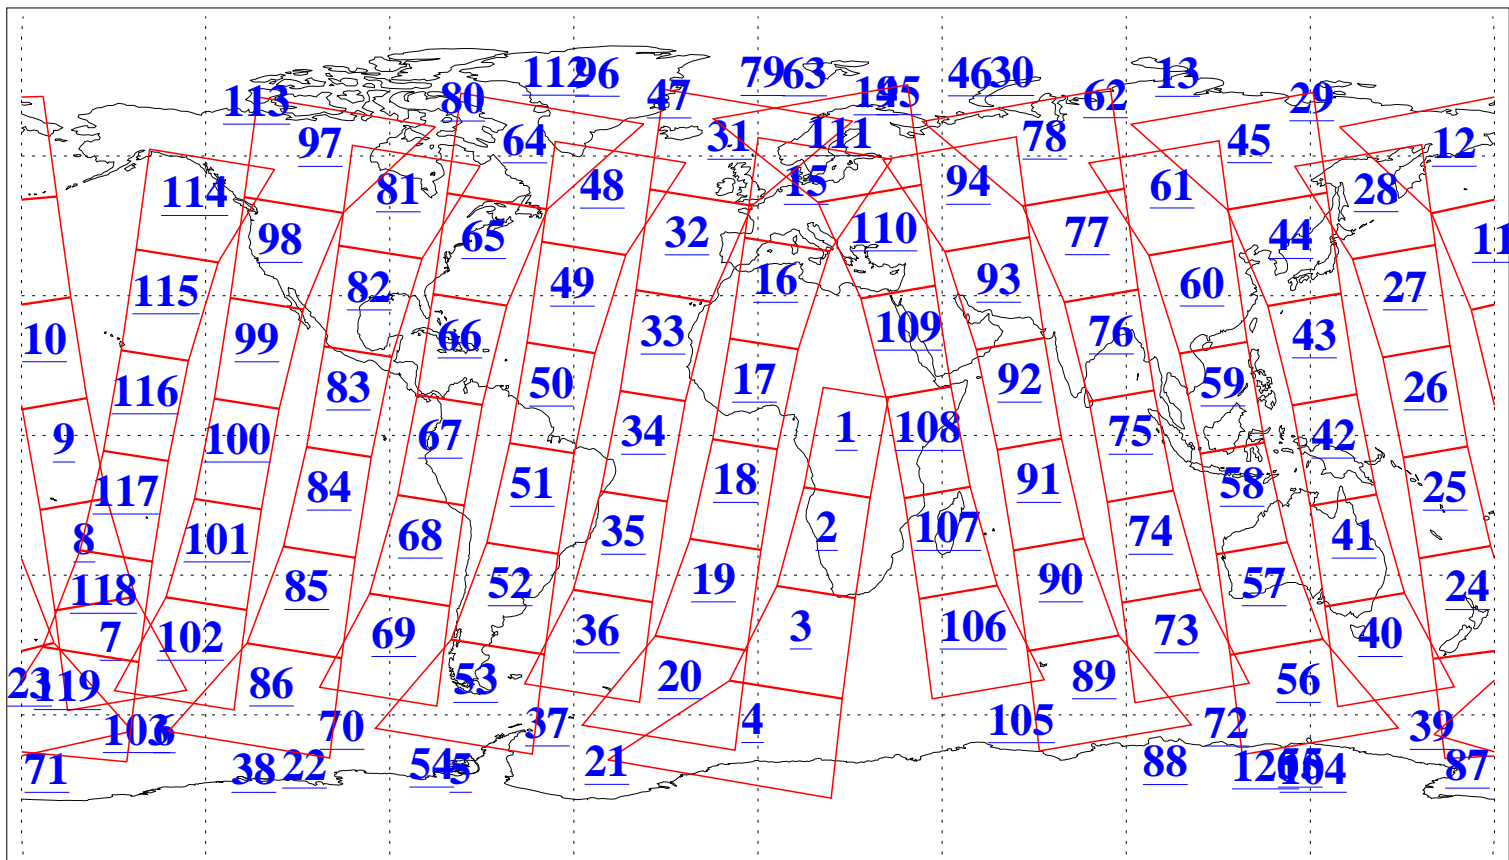

L1B Availability
AMSU Granules: 240
HSB Granules: 0
AIRS Granules: 240

8 Nov 2010
DoY 312
Aqua Day 3110
Granules: 1 to 120

Granules: 121 to 240

Legend: AMSU Available, HSB Available, AIRS Available

L1B Availability
AMSU Granules: 240
HSB Granules: 0
AIRS Granules: 240

8 Nov 2010
DoY 312
Aqua Day 3110
Ascending Granules

Descending Granules

Legend: AMSU Available, HSB Available, AIRS Available

L1B Availability
 AMSU Granules: 240
 HSB Granules: 0
 AIRS Granules: 240

8 Nov 2010
 DoY 312
 Aqua Day 3110

Northern Hemisphere Granules

Southern Hemisphere Granules

Legend: AMSU Available, HSB Available, AIRS Available