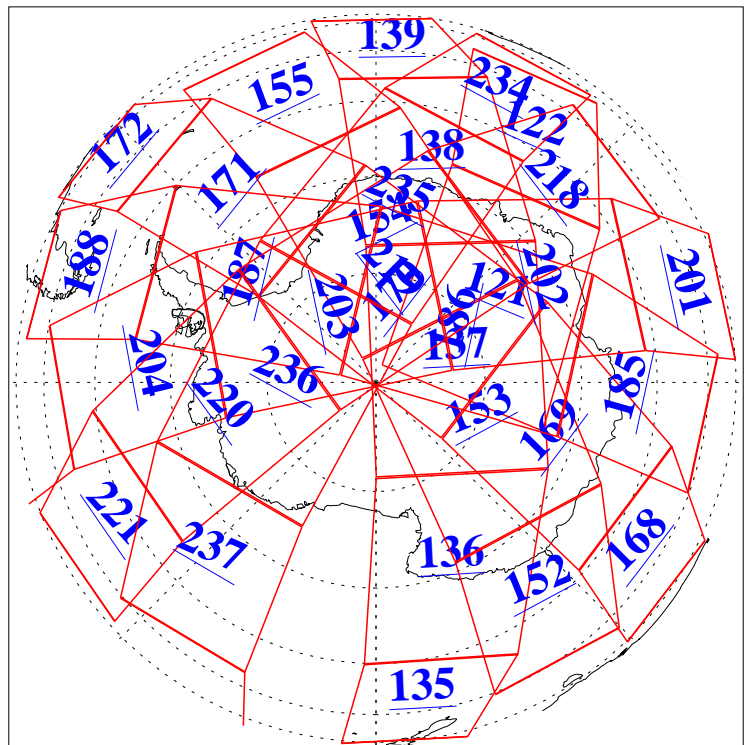

L1B Availability
AMSU Granules: 240
HSB Granules: 0
AIRS Granules: 240

8 Nov 2010
DoY 312
Aqua Day 3110
Granules: 1 to 120

Granules: 121 to 240

Legend: AMSU Available, HSB Available, AIRS Available

L1B Availability
AMSU Granules: 240
HSB Granules: 0
AIRS Granules: 240

8 Nov 2010
DoY 312
Aqua Day 3110
Ascending Granules

Descending Granules

Legend: AMSU Available, HSB Available, AIRS Available

L1B Availability
 AMSU Granules: 240
 HSB Granules: 0
 AIRS Granules: 240

8 Nov 2010
 DoY 312
 Aqua Day 3110

Northern Hemisphere Granules

Southern Hemisphere Granules

Legend: AMSU Available, HSB Available, AIRS Available