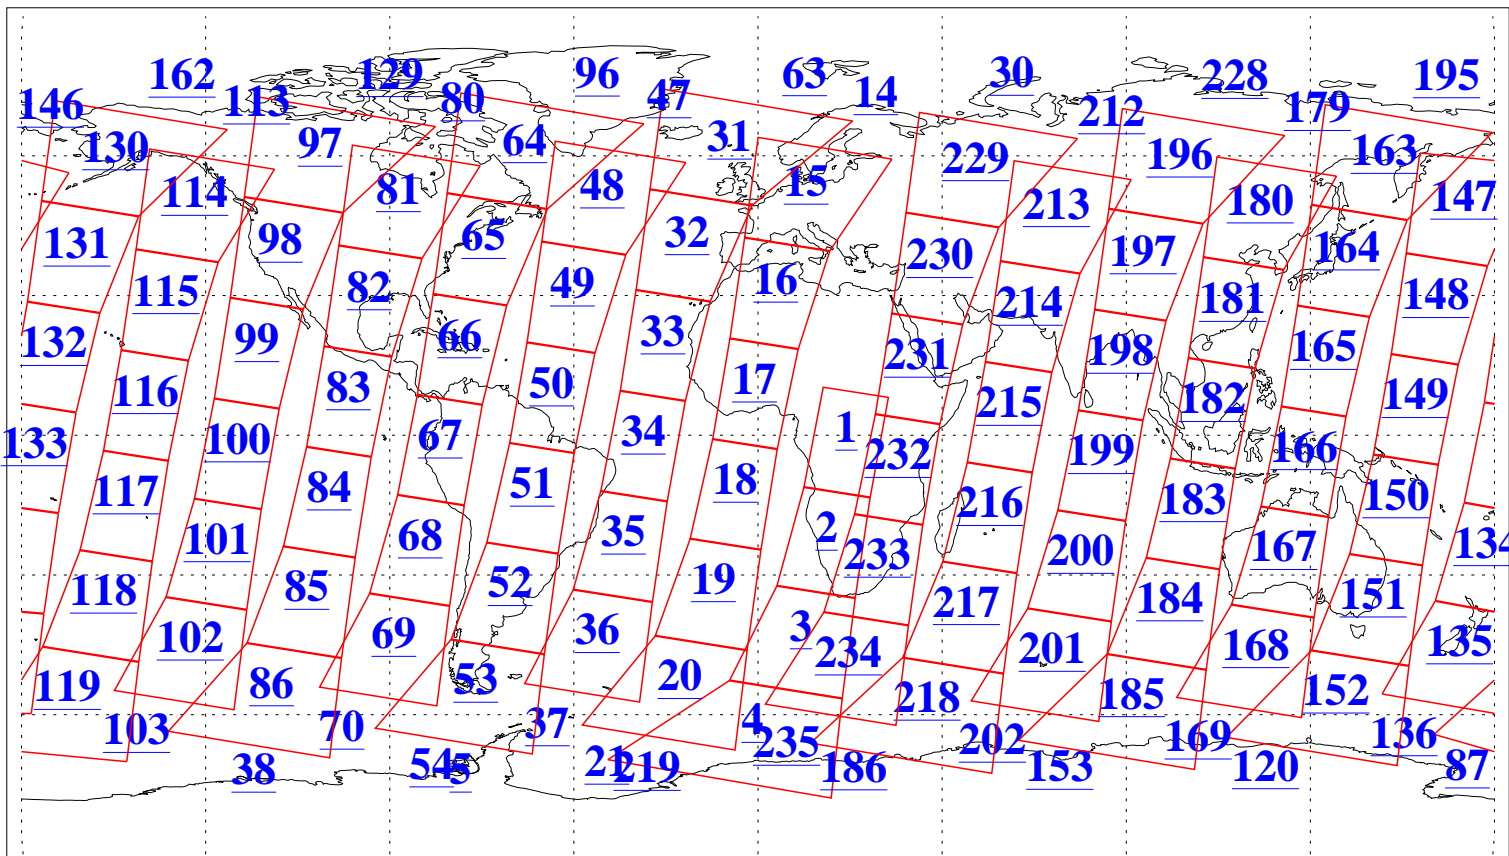

L1B Availability
AMSU Granules: 240
HSB Granules: 0
AIRS Granules: 240

8 Nov 2010
DoY 312
Aqua Day 3110
Granules: 1 to 120

Granules: 121 to 240

Legend: AMSU Available, HSB Available, AIRS Available

L1B Availability
AMSU Granules: 240
HSB Granules: 0
AIRS Granules: 240

8 Nov 2010
DoY 312
Aqua Day 3110
Ascending Granules

Descending Granules

Legend: AMSU Available, HSB Available, AIRS Available

L1B Availability
 AMSU Granules: 240
 HSB Granules: 0
 AIRS Granules: 240

8 Nov 2010
 DoY 312
 Aqua Day 3110

Northern Hemisphere Granules

Southern Hemisphere Granules

Legend: AMSU Available, HSB Available, AIRS Available