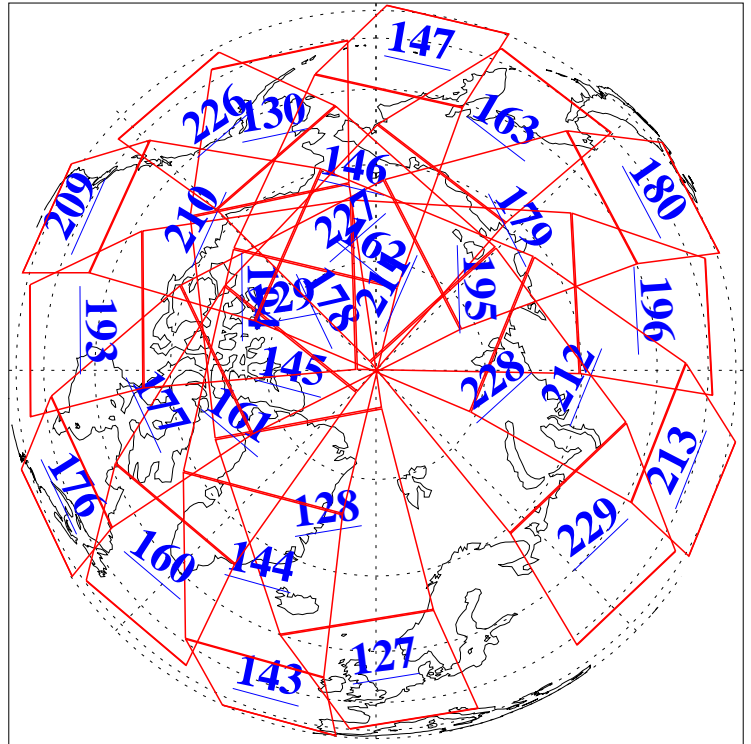

8 Nov 2010
DoY 312
Aqua Day 3110
Ascending Granules

Descending Granules

Legend: AMSU Available, HSB Available, AIRS Available

L1B Availability
 AMSU Granules: 240
 HSB Granules: 0
 AIRS Granules: 240

8 Nov 2010
 DoY 312
 Aqua Day 3110

Northern Hemisphere Granules

Southern Hemisphere Granules

Legend: AMSU Available, HSB Available, AIRS Available