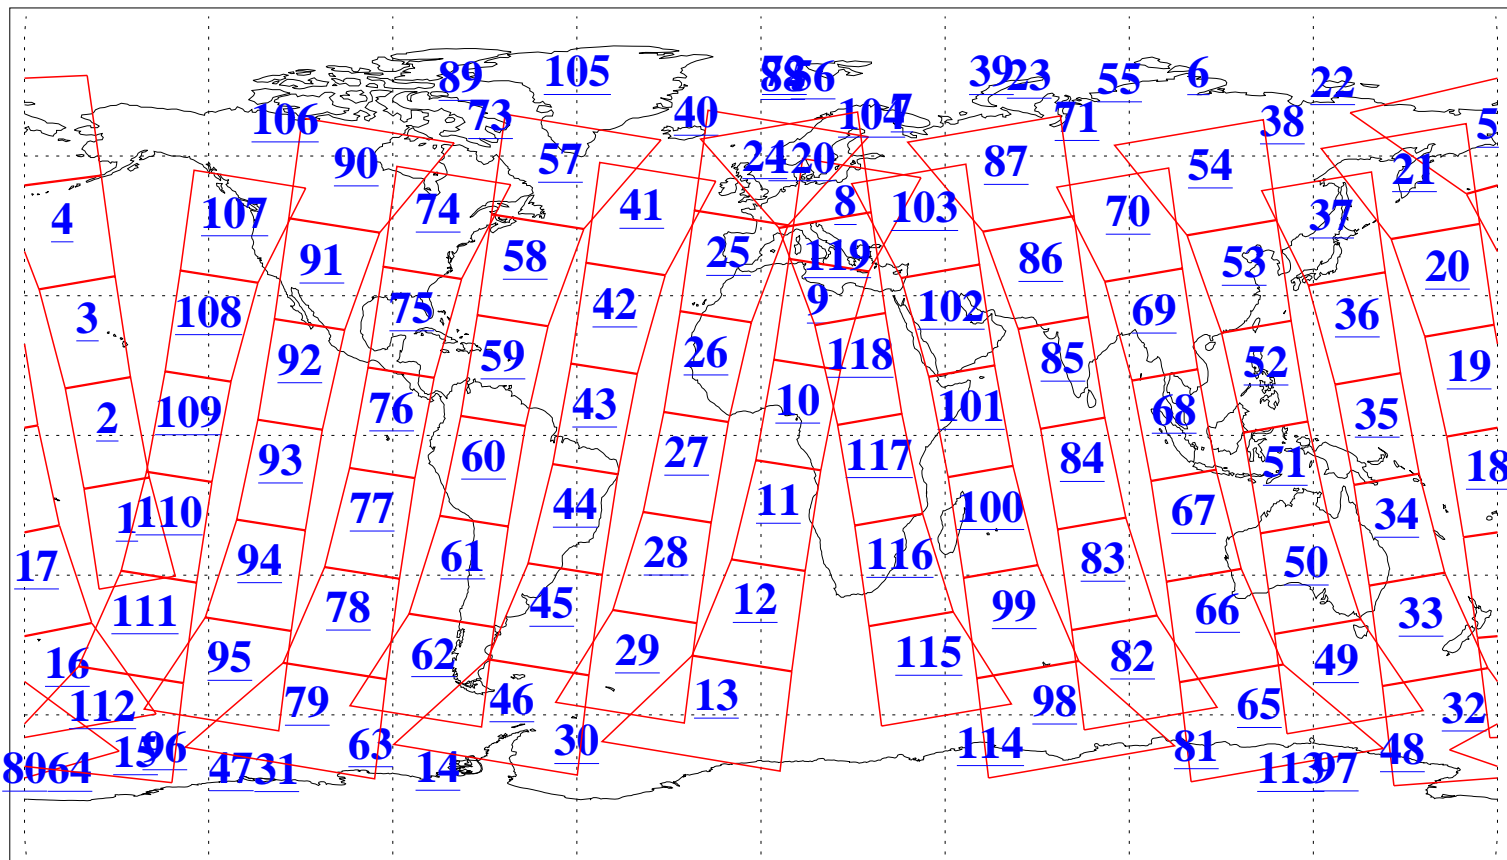

L1B Availability
AMSU Granules: 240
HSB Granules: 0
AIRS Granules: 240

7 Nov 2010
DoY 311
Aqua Day 3109
Granules: 1 to 120

Granules: 121 to 240

Legend: AMSU Available, HSB Available, AIRS Available

L1B Availability
AMSU Granules: 240
HSB Granules: 0
AIRS Granules: 240

7 Nov 2010
DoY 311
Aqua Day 3109
Ascending Granules

Descending Granules

Legend: AMSU Available, HSB Available, AIRS Available

L1B Availability
 AMSU Granules: 240
 HSB Granules: 0
 AIRS Granules: 240

7 Nov 2010
 DoY 311
 Aqua Day 3109

Northern Hemisphere Granules

Southern Hemisphere Granules

Legend: AMSU Available, HSB Available, AIRS Available