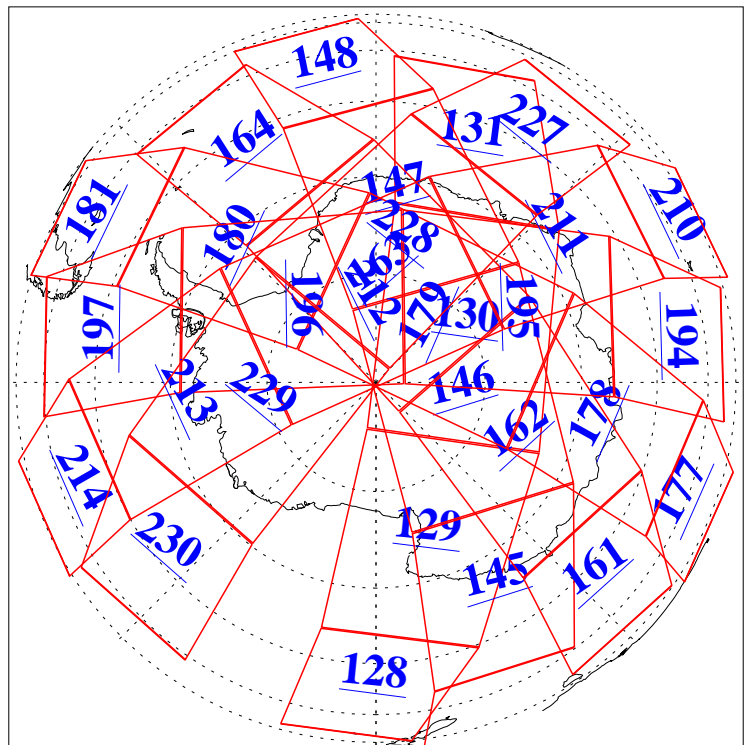

L1B Availability
AMSU Granules: 240
HSB Granules: 0
AIRS Granules: 240

7 Nov 2010
DoY 311
Aqua Day 3109
Granules: 1 to 120

Granules: 121 to 240

Legend: AMSU Available, HSB Available, AIRS Available

L1B Availability
AMSU Granules: 240
HSB Granules: 0
AIRS Granules: 240

7 Nov 2010
DoY 311
Aqua Day 3109
Ascending Granules

Descending Granules

Legend: AMSU Available, HSB Available, AIRS Available

L1B Availability
 AMSU Granules: 240
 HSB Granules: 0
 AIRS Granules: 240

7 Nov 2010
 DoY 311
 Aqua Day 3109

Northern Hemisphere Granules

Southern Hemisphere Granules

Legend: AMSU Available, HSB Available, AIRS Available