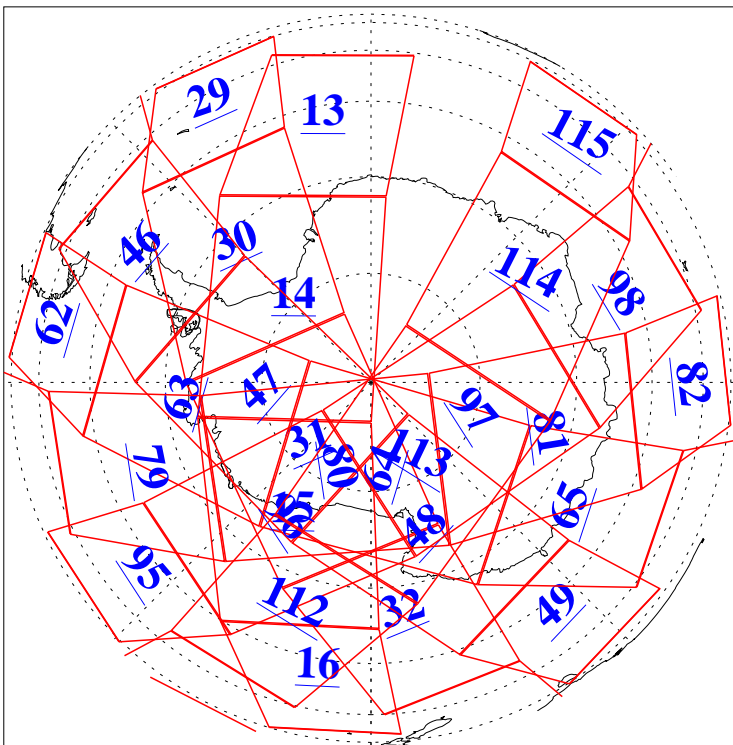

L1B Availability
AMSU Granules: 240
HSB Granules: 0
AIRS Granules: 240

7 Nov 2010
DoY 311
Aqua Day 3109
Granules: 1 to 120

Granules: 121 to 240

Legend: AMSU Available, HSB Available, AIRS Available

L1B Availability
AMSU Granules: 240
HSB Granules: 0
AIRS Granules: 240

7 Nov 2010
DoY 311
Aqua Day 3109
Ascending Granules

Descending Granules

Legend: AMSU Available, HSB Available, AIRS Available

L1B Availability
 AMSU Granules: 240
 HSB Granules: 0
 AIRS Granules: 240

7 Nov 2010
 DoY 311
 Aqua Day 3109

Northern Hemisphere Granules

Southern Hemisphere Granules

Legend: AMSU Available, HSB Available, AIRS Available