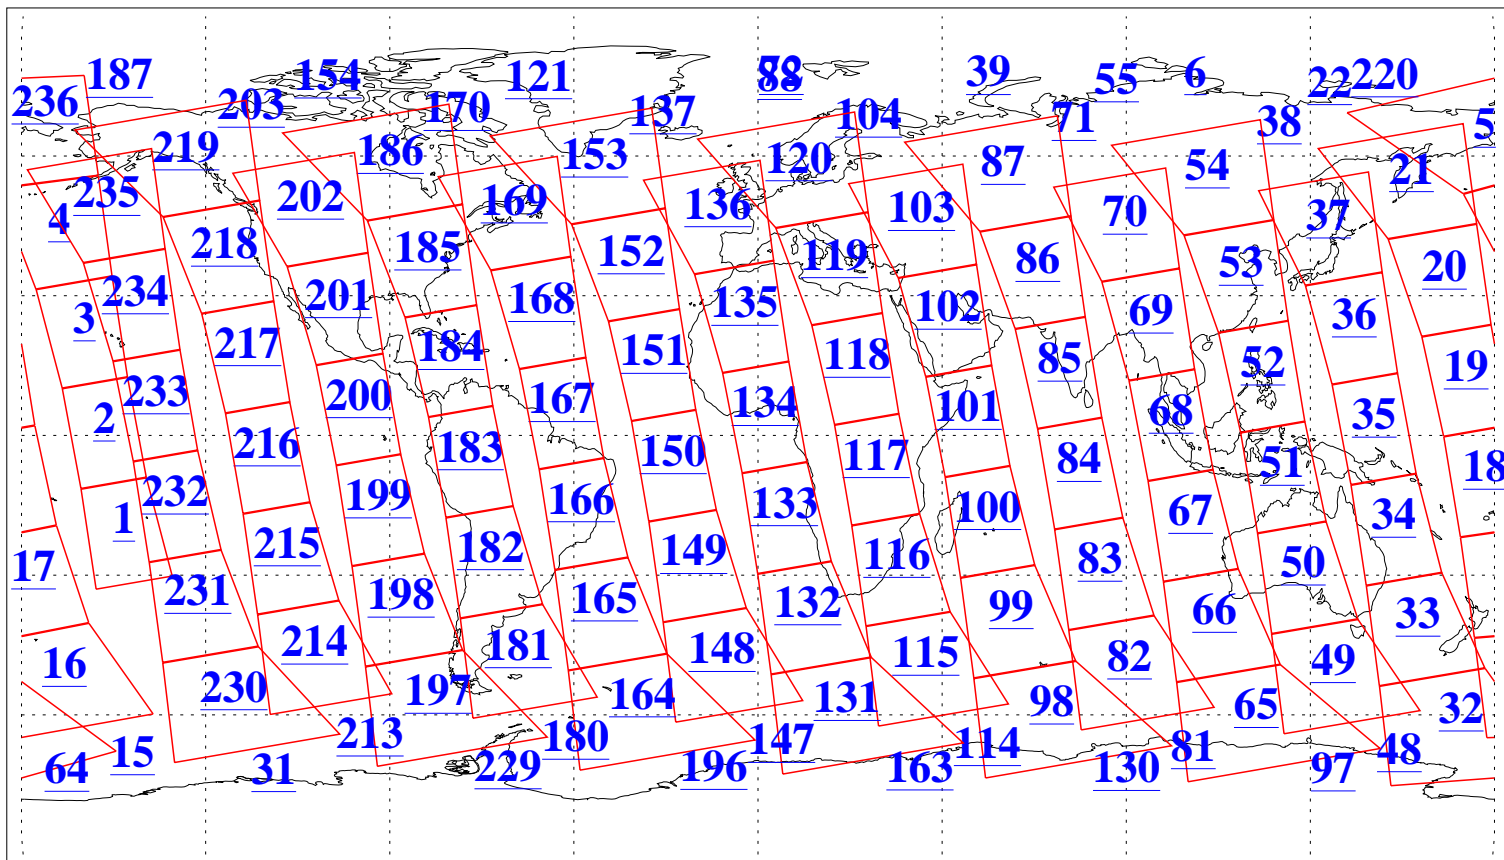

L1B Availability
AMSU Granules: 240
HSB Granules: 0
AIRS Granules: 240

7 Nov 2010
DoY 311
Aqua Day 3109
Granules: 1 to 120

Granules: 121 to 240

Legend: AMSU Available, HSB Available, AIRS Available

L1B Availability
AMSU Granules: 240
HSB Granules: 0
AIRS Granules: 240

7 Nov 2010
DoY 311
Aqua Day 3109
Ascending Granules

Descending Granules

Legend: AMSU Available, HSB Available, AIRS Available

L1B Availability
 AMSU Granules: 240
 HSB Granules: 0
 AIRS Granules: 240

7 Nov 2010
 DoY 311
 Aqua Day 3109

Northern Hemisphere Granules

Southern Hemisphere Granules

Legend: AMSU Available, HSB Available, AIRS Available