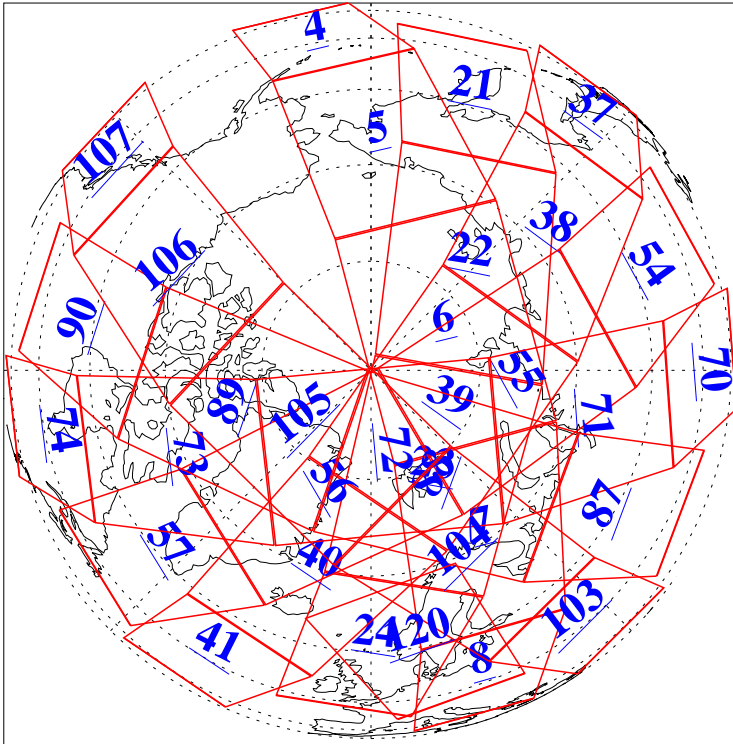

L1B Availability
AMSU Granules: 240
HSB Granules: 0
AIRS Granules: 240

7 Nov 2010
DoY 311
Aqua Day 3109
Granules: 1 to 120

Granules: 121 to 240

Legend: AMSU Available, HSB Available, AIRS Available

L1B Availability
AMSU Granules: 240
HSB Granules: 0
AIRS Granules: 240

7 Nov 2010
DoY 311
Aqua Day 3109
Ascending Granules

Descending Granules

Legend: AMSU Available, HSB Available, AIRS Available

L1B Availability
 AMSU Granules: 240
 HSB Granules: 0
 AIRS Granules: 240

7 Nov 2010
 DoY 311
 Aqua Day 3109

Northern Hemisphere Granules

Southern Hemisphere Granules

Legend: AMSU Available, HSB Available, AIRS Available