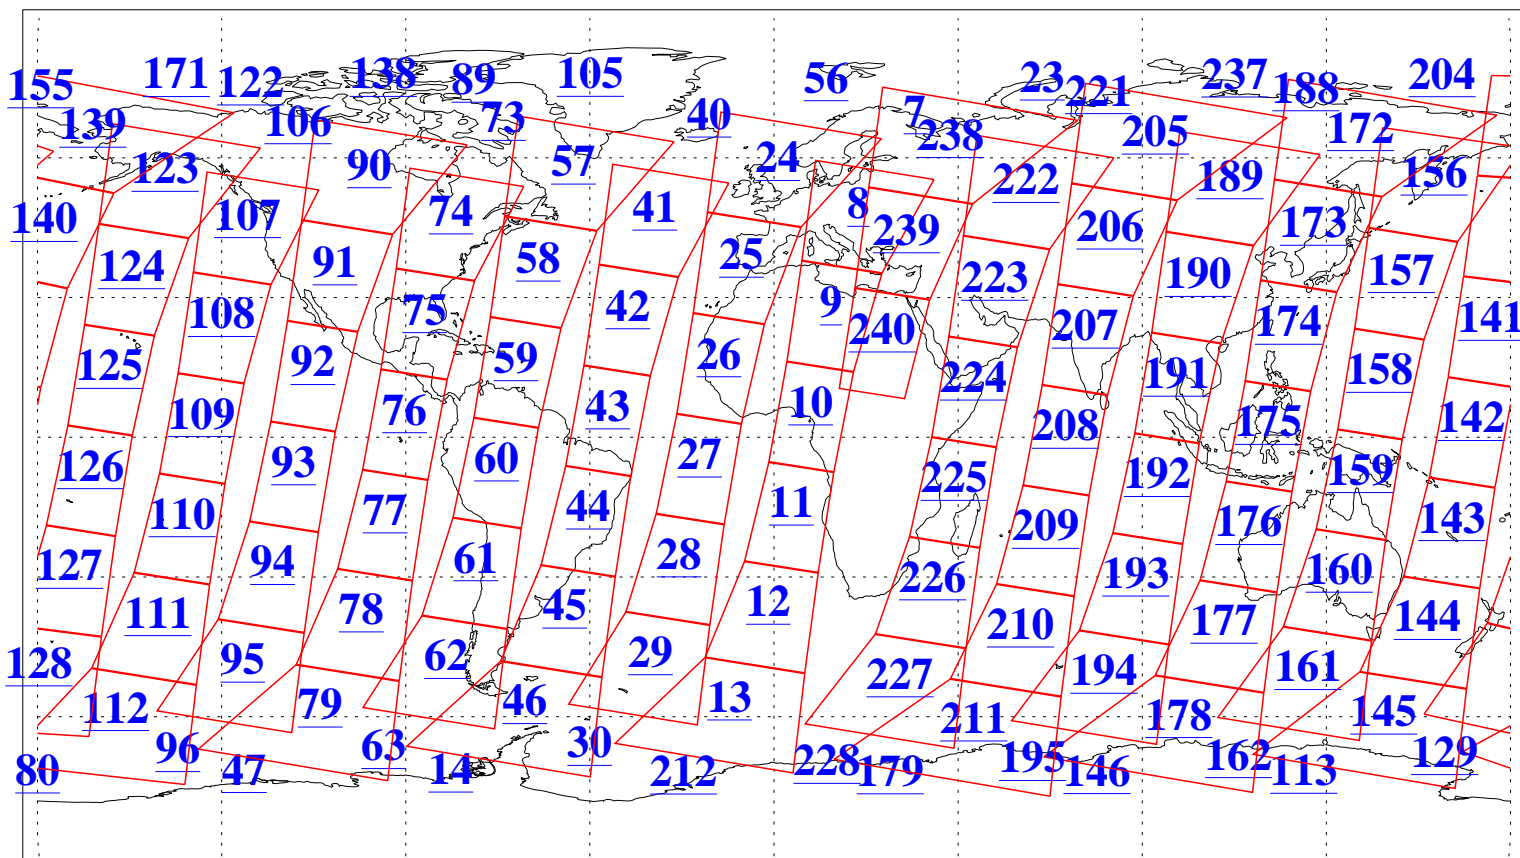

L1B Availability
AMSU Granules: 240
HSB Granules: 0
AIRS Granules: 240

7 Nov 2010
DoY 311
Aqua Day 3109
Granules: 1 to 120

Granules: 121 to 240

Legend: AMSU Available, HSB Available, AIRS Available

L1B Availability
AMSU Granules: 240
HSB Granules: 0
AIRS Granules: 240

7 Nov 2010
DoY 311
Aqua Day 3109
Ascending Granules

Descending Granules

Legend: AMSU Available, HSB Available, AIRS Available

L1B Availability
 AMSU Granules: 240
 HSB Granules: 0
 AIRS Granules: 240

7 Nov 2010
 DoY 311
 Aqua Day 3109

Northern Hemisphere Granules

Southern Hemisphere Granules

Legend: AMSU Available, HSB Available, AIRS Available