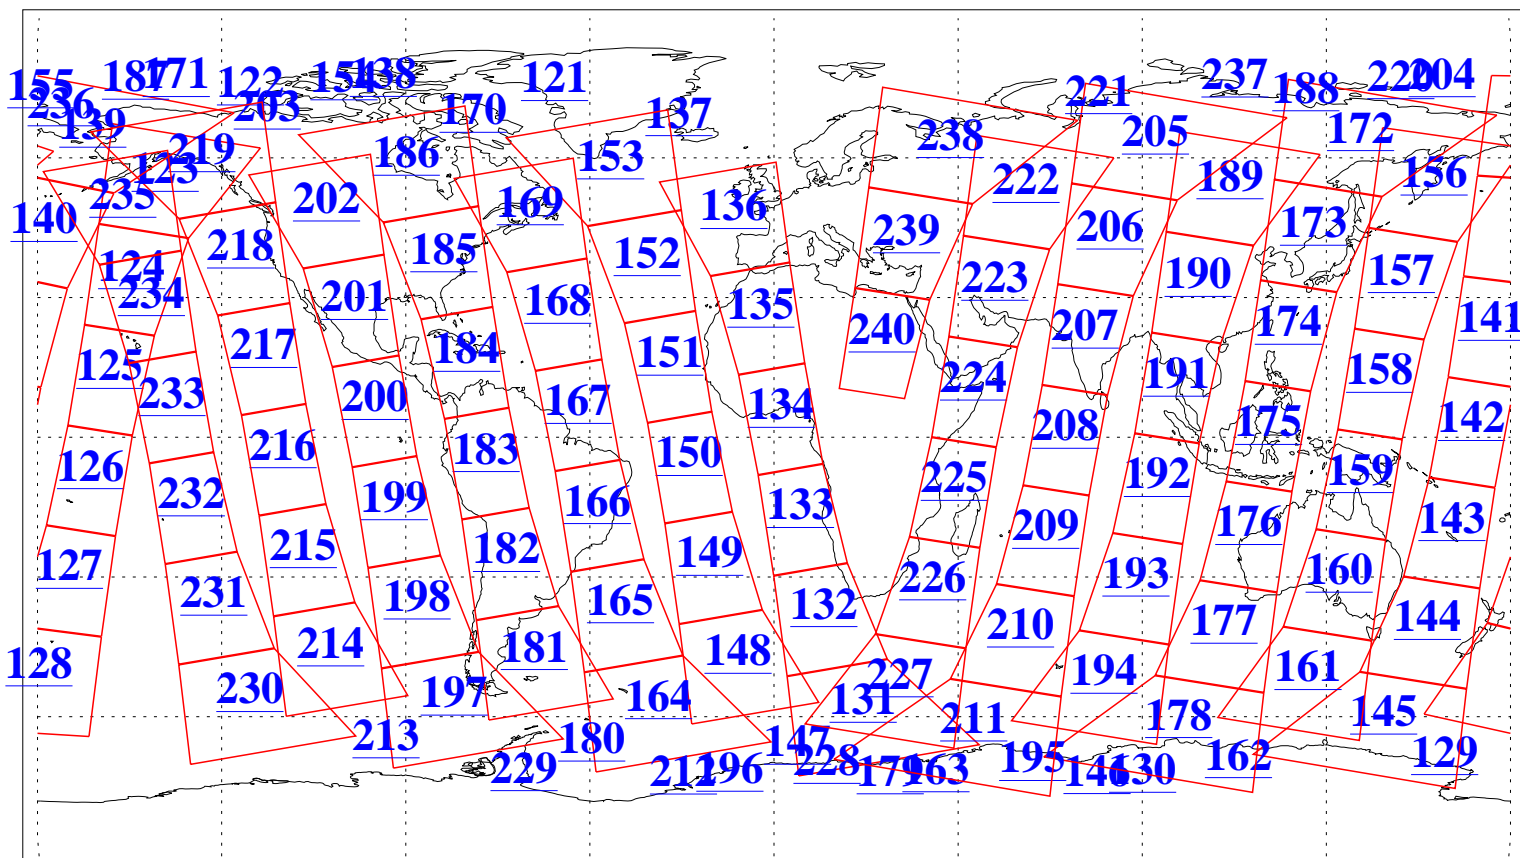

L1B Availability
AMSU Granules: 240
HSB Granules: 0
AIRS Granules: 240

7 Nov 2010
DoY 311
Aqua Day 3109
Granules: 1 to 120

Granules: 121 to 240

Legend: AMSU Available, HSB Available, AIRS Available

L1B Availability
AMSU Granules: 240
HSB Granules: 0
AIRS Granules: 240

7 Nov 2010
DoY 311
Aqua Day 3109
Ascending Granules

Descending Granules

Legend: AMSU Available, HSB Available, AIRS Available

L1B Availability
 AMSU Granules: 240
 HSB Granules: 0
 AIRS Granules: 240

7 Nov 2010
 DoY 311
 Aqua Day 3109

Northern Hemisphere Granules

Southern Hemisphere Granules

Legend: AMSU Available, HSB Available, AIRS Available