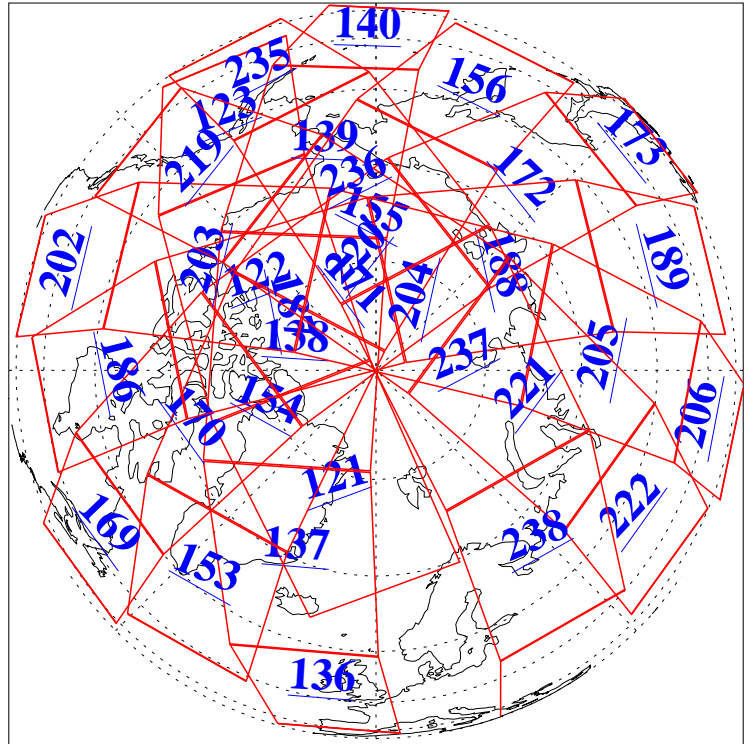

7 Nov 2010
DoY 311
Aqua Day 3109
Ascending Granules

Descending Granules

Legend: AMSU Available, HSB Available, AIRS Available

L1B Availability
 AMSU Granules: 240
 HSB Granules: 0
 AIRS Granules: 240

7 Nov 2010
 DoY 311
 Aqua Day 3109

Northern Hemisphere Granules

Southern Hemisphere Granules

Legend: AMSU Available, HSB Available, AIRS Available