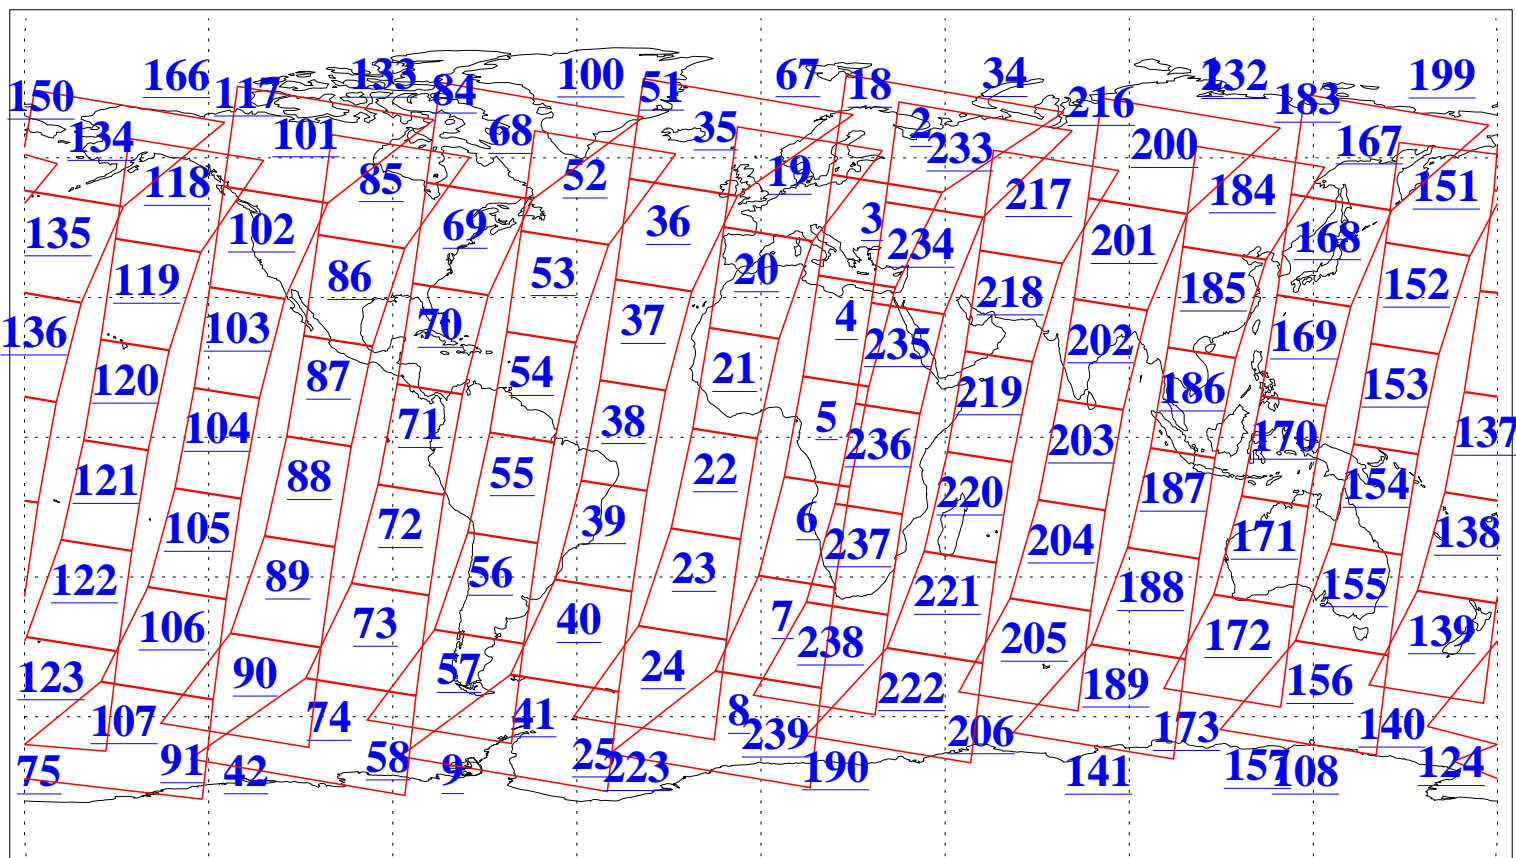

L1B Availability
AMSU Granules: 240
HSB Granules: 0
AIRS Granules: 240

4 Nov 2010
DoY 308
Aqua Day 3106
Granules: 1 to 120

Granules: 121 to 240

Legend: AMSU Available, HSB Available, AIRS Available

L1B Availability
AMSU Granules: 240
HSB Granules: 0
AIRS Granules: 240

4 Nov 2010
DoY 308
Aqua Day 3106

Ascending Granules

Descending Granules

Legend: AMSU Available, HSB Available, AIRS Available

L1B Availability
 AMSU Granules: 240
 HSB Granules: 0
 AIRS Granules: 240

4 Nov 2010
 DoY 308
 Aqua Day 3106

Northern Hemisphere Granules

Southern Hemisphere Granules

Legend: AMSU Available, HSB Available, AIRS Available