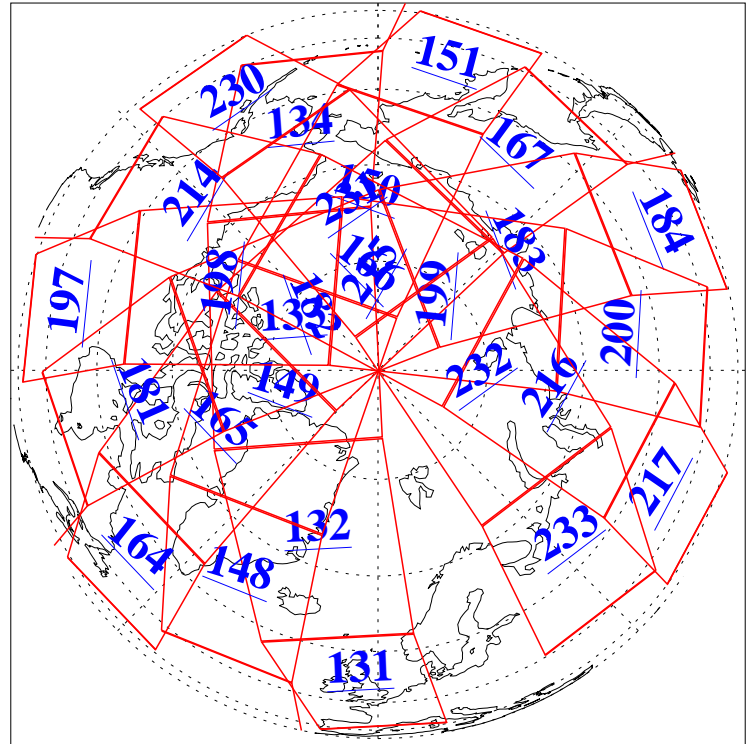

L1B Availability
AMSU Granules: 240
HSB Granules: 0
AIRS Granules: 240

4 Nov 2010
DoY 308
Aqua Day 3106
Granules: 1 to 120

Granules: 121 to 240

Legend: AMSU Available, HSB Available, AIRS Available

L1B Availability
AMSU Granules: 240
HSB Granules: 0
AIRS Granules: 240

4 Nov 2010
DoY 308
Aqua Day 3106

Ascending Granules

Descending Granules

Legend: AMSU Available, HSB Available, AIRS Available

L1B Availability
 AMSU Granules: 240
 HSB Granules: 0
 AIRS Granules: 240

4 Nov 2010
 DoY 308
 Aqua Day 3106

Northern Hemisphere Granules

Southern Hemisphere Granules

Legend: AMSU Available, HSB Available, AIRS Available