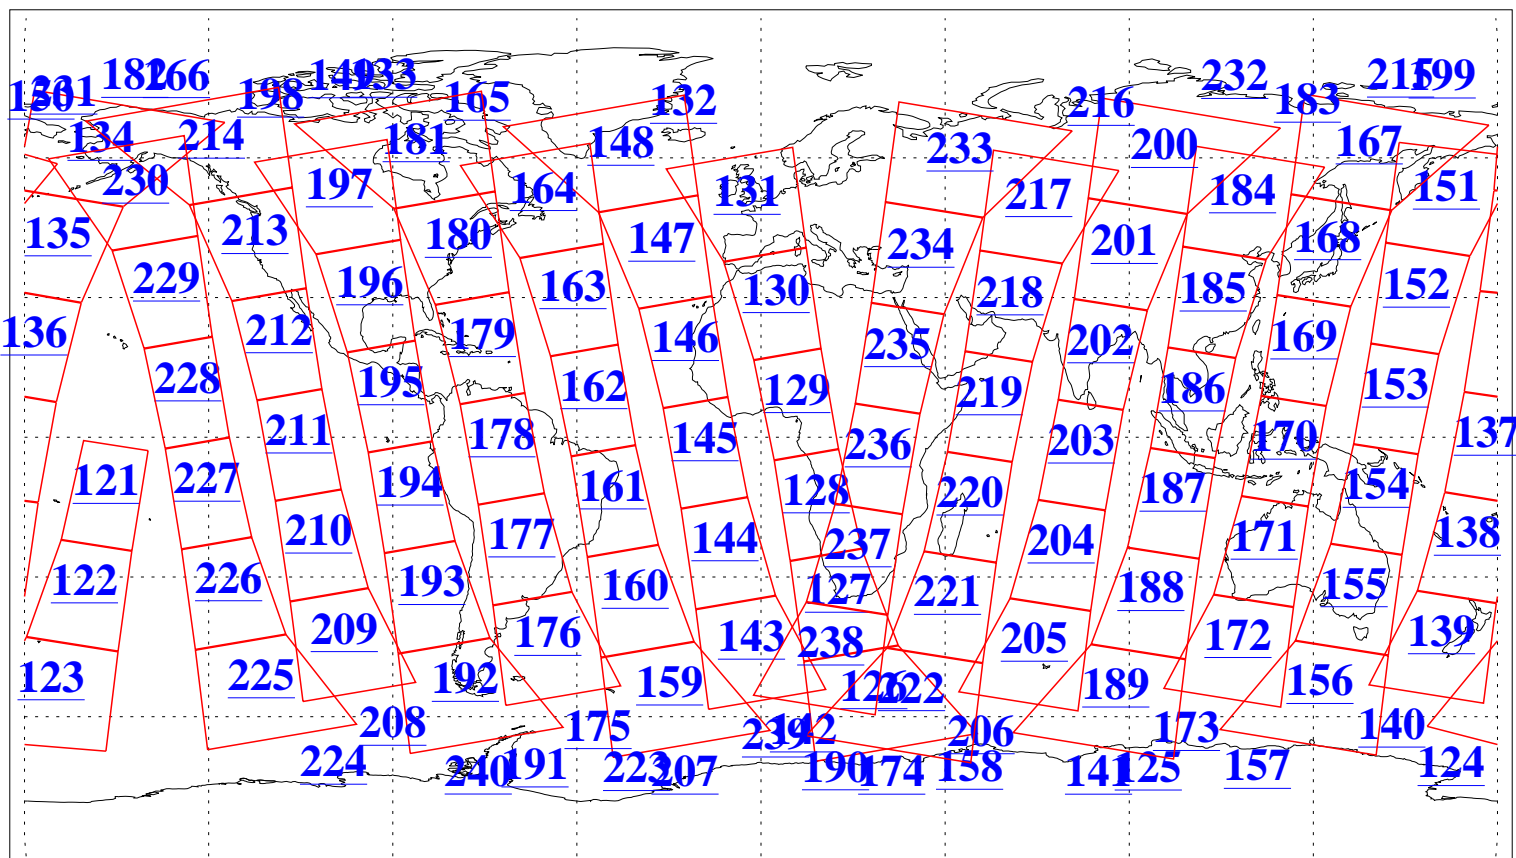

L1B Availability
AMSU Granules: 240
HSB Granules: 0
AIRS Granules: 240

4 Nov 2010
DoY 308
Aqua Day 3106
Granules: 1 to 120

Granules: 121 to 240

Legend: AMSU Available, HSB Available, AIRS Available

L1B Availability
AMSU Granules: 240
HSB Granules: 0
AIRS Granules: 240

4 Nov 2010
DoY 308
Aqua Day 3106

Ascending Granules

Descending Granules

Legend: AMSU Available, HSB Available, AIRS Available

L1B Availability
 AMSU Granules: 240
 HSB Granules: 0
 AIRS Granules: 240

4 Nov 2010
 DoY 308
 Aqua Day 3106

Northern Hemisphere Granules

Southern Hemisphere Granules

Legend: AMSU Available, HSB Available, AIRS Available