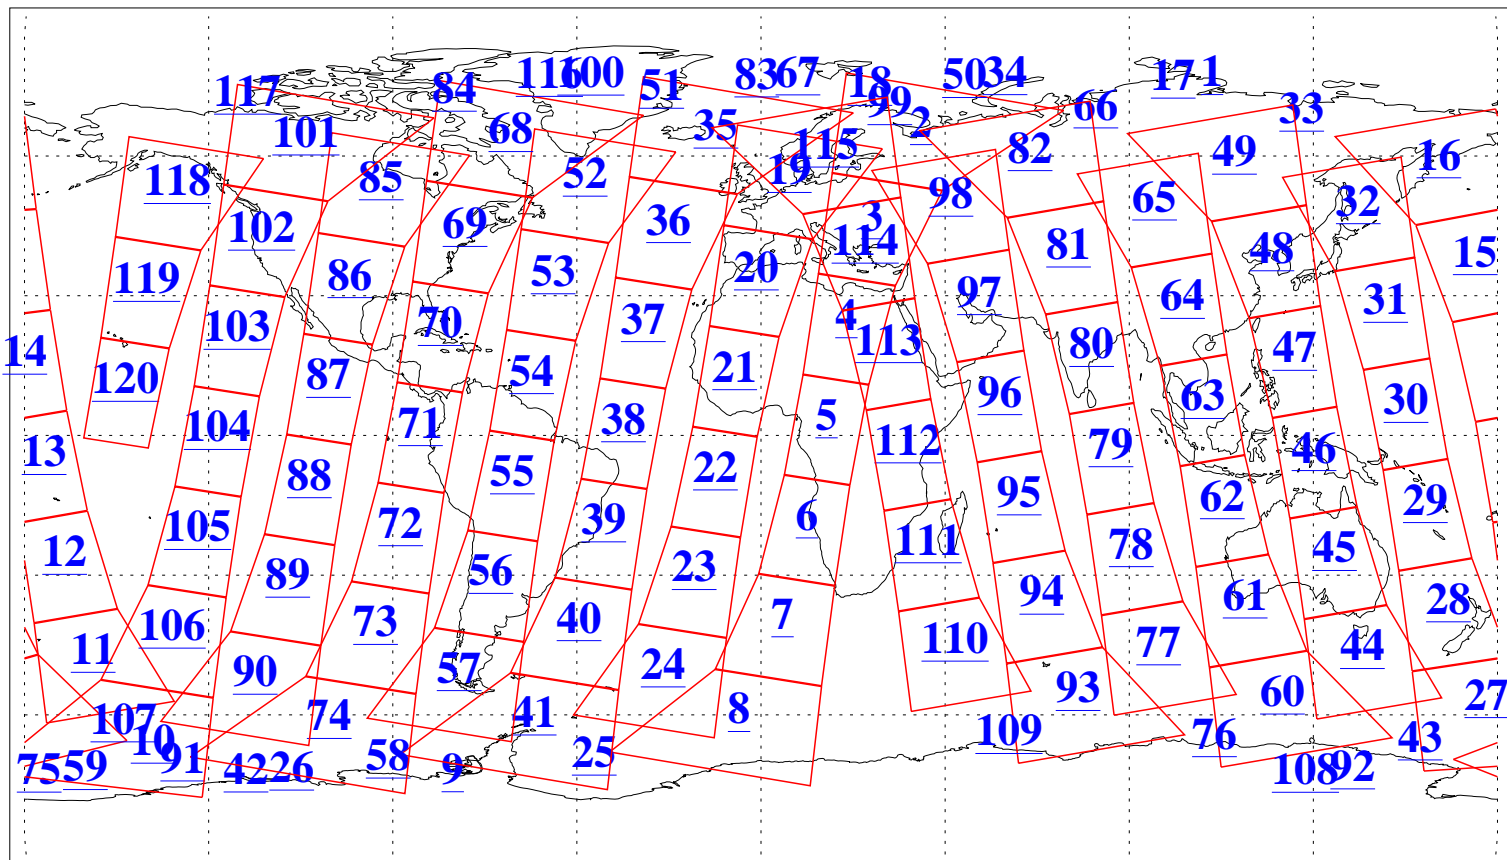

L1B Availability
AMSU Granules: 240
HSB Granules: 0
AIRS Granules: 240

4 Nov 2010
DoY 308
Aqua Day 3106
Granules: 1 to 120

Granules: 121 to 240

Legend: AMSU Available, HSB Available, AIRS Available

L1B Availability
AMSU Granules: 240
HSB Granules: 0
AIRS Granules: 240

4 Nov 2010
DoY 308
Aqua Day 3106

Ascending Granules

Descending Granules

Legend: AMSU Available, HSB Available, AIRS Available

L1B Availability
 AMSU Granules: 240
 HSB Granules: 0
 AIRS Granules: 240

4 Nov 2010
 DoY 308
 Aqua Day 3106

Northern Hemisphere Granules

Southern Hemisphere Granules

Legend: AMSU Available, HSB Available, AIRS Available