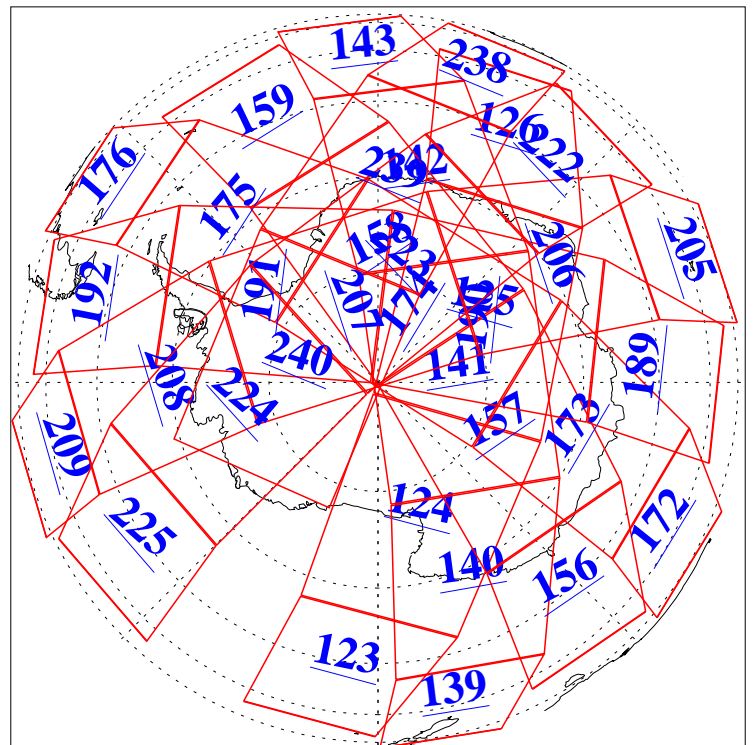

L1B Availability
AMSU Granules: 240
HSB Granules: 0
AIRS Granules: 240

4 Nov 2010
DoY 308
Aqua Day 3106
Granules: 1 to 120

Granules: 121 to 240

Legend: AMSU Available, HSB Available, AIRS Available

L1B Availability
AMSU Granules: 240
HSB Granules: 0
AIRS Granules: 240

4 Nov 2010
DoY 308
Aqua Day 3106

Ascending Granules

Descending Granules

Legend: AMSU Available, HSB Available, AIRS Available

L1B Availability
 AMSU Granules: 240
 HSB Granules: 0
 AIRS Granules: 240

4 Nov 2010
 DoY 308
 Aqua Day 3106

Northern Hemisphere Granules

Southern Hemisphere Granules

Legend: AMSU Available, HSB Available, AIRS Available