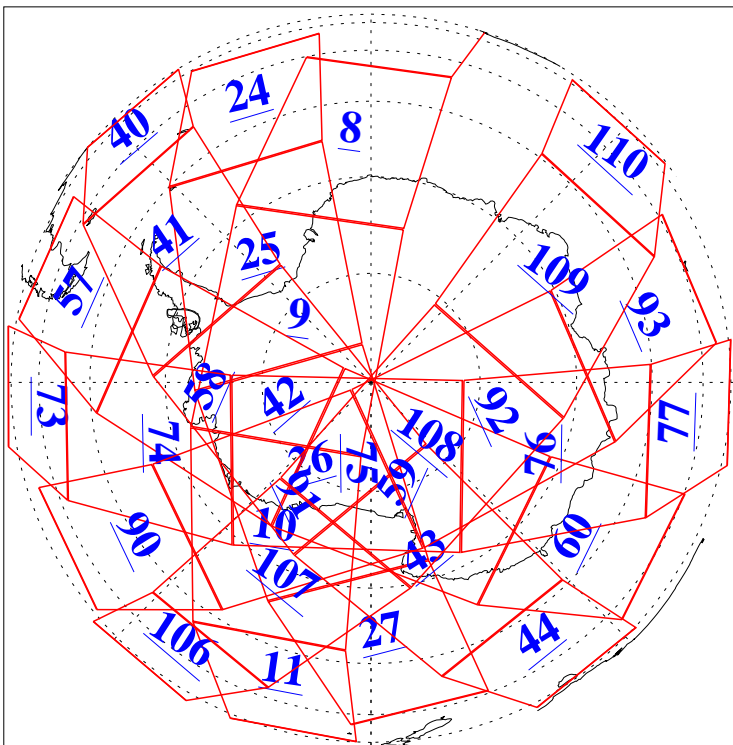

L1B Availability
AMSU Granules: 240
HSB Granules: 0
AIRS Granules: 240

4 Nov 2010
DoY 308
Aqua Day 3106
Granules: 1 to 120

Granules: 121 to 240

Legend: AMSU Available, HSB Available, AIRS Available

L1B Availability
AMSU Granules: 240
HSB Granules: 0
AIRS Granules: 240

4 Nov 2010
DoY 308
Aqua Day 3106

Ascending Granules

Descending Granules

Legend: AMSU Available, HSB Available, AIRS Available

L1B Availability
 AMSU Granules: 240
 HSB Granules: 0
 AIRS Granules: 240

4 Nov 2010
 DoY 308
 Aqua Day 3106

Northern Hemisphere Granules

Southern Hemisphere Granules

Legend: AMSU Available, HSB Available, AIRS Available