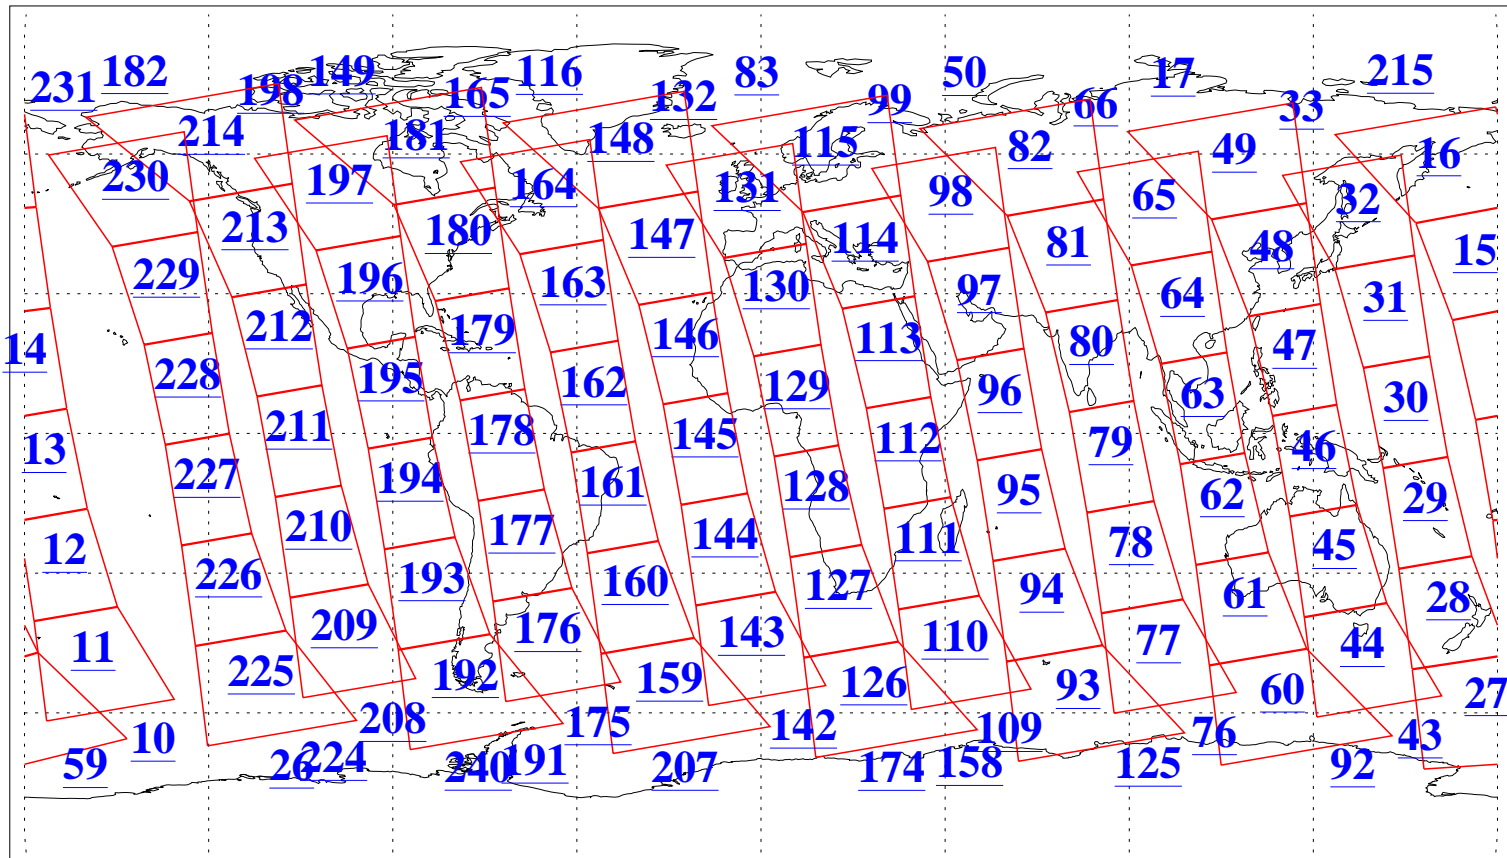

L1B Availability
AMSU Granules: 240
HSB Granules: 0
AIRS Granules: 240

4 Nov 2010
DoY 308
Aqua Day 3106
Granules: 1 to 120

Granules: 121 to 240

Legend: AMSU Available, HSB Available, AIRS Available

L1B Availability
AMSU Granules: 240
HSB Granules: 0
AIRS Granules: 240

4 Nov 2010
DoY 308
Aqua Day 3106

Ascending Granules

Descending Granules

Legend: AMSU Available, HSB Available, AIRS Available

L1B Availability
 AMSU Granules: 240
 HSB Granules: 0
 AIRS Granules: 240

4 Nov 2010
 DoY 308
 Aqua Day 3106

Northern Hemisphere Granules

Southern Hemisphere Granules

Legend: AMSU Available, HSB Available, AIRS Available