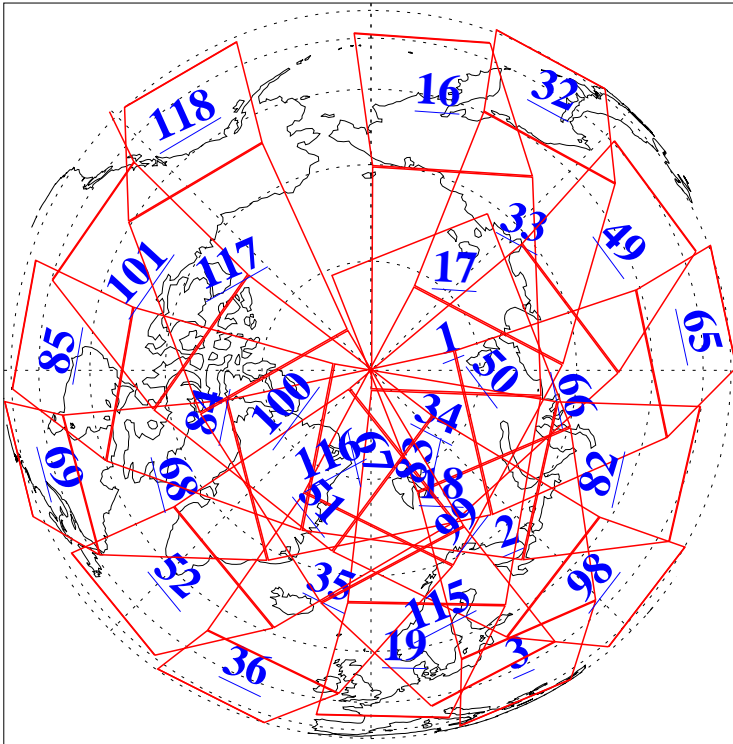

L1B Availability
AMSU Granules: 240
HSB Granules: 0
AIRS Granules: 240

4 Nov 2010
DoY 308
Aqua Day 3106
Granules: 1 to 120

Granules: 121 to 240

Legend: AMSU Available, HSB Available, AIRS Available

L1B Availability
AMSU Granules: 240
HSB Granules: 0
AIRS Granules: 240

4 Nov 2010
DoY 308
Aqua Day 3106

Ascending Granules

Descending Granules

Legend: AMSU Available, HSB Available, AIRS Available

L1B Availability
 AMSU Granules: 240
 HSB Granules: 0
 AIRS Granules: 240

4 Nov 2010
 DoY 308
 Aqua Day 3106

Northern Hemisphere Granules

Southern Hemisphere Granules

Legend: AMSU Available, HSB Available, AIRS Available