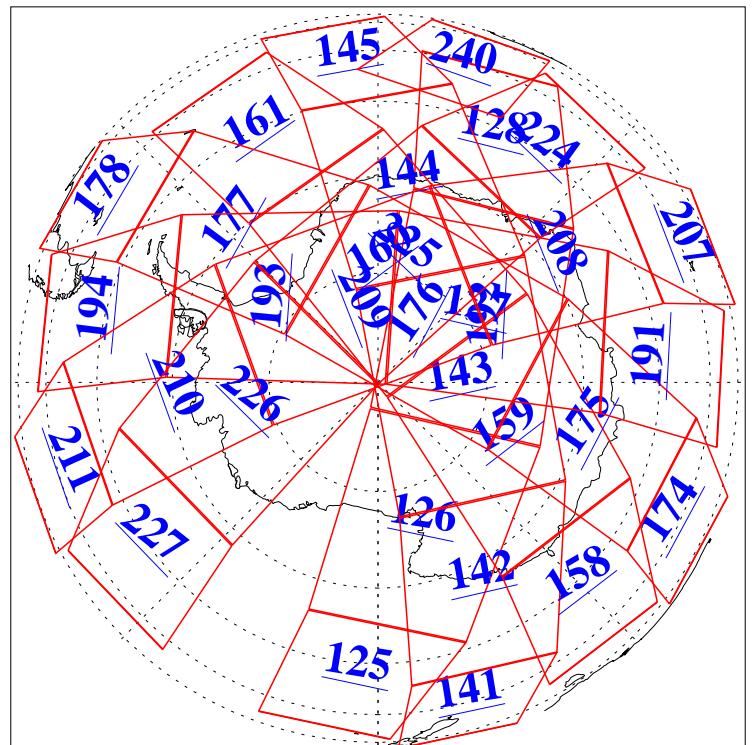

2 Nov 2010
DoY 306
Aqua Day 3104
Ascending Granules

Descending Granules

Legend: AMSU Available, HSB Available, AIRS Available

L1B Availability
 AMSU Granules: 240
 HSB Granules: 0
 AIRS Granules: 240

2 Nov 2010
 DoY 306
 Aqua Day 3104

Northern Hemisphere Granules

Southern Hemisphere Granules

Legend: AMSU Available, HSB Available, AIRS Available