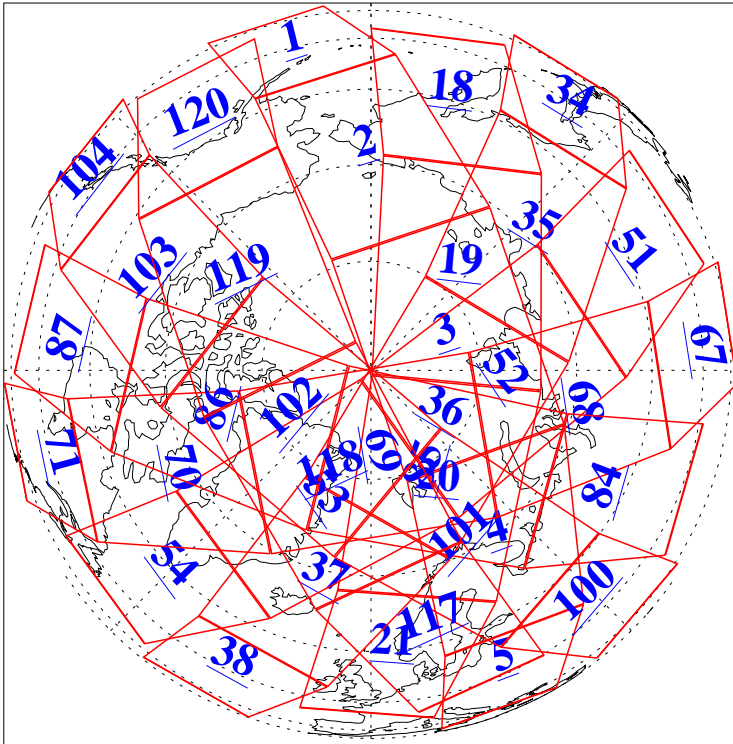

L1B Availability
AMSU Granules: 240
HSB Granules: 0
AIRS Granules: 240

2 Nov 2010
DoY 306
Aqua Day 3104
Granules: 1 to 120

Granules: 121 to 240

Legend: AMSU Available, HSB Available, AIRS Available

L1B Availability
AMSU Granules: 240
HSB Granules: 0
AIRS Granules: 240

2 Nov 2010
DoY 306
Aqua Day 3104
Ascending Granules

Descending Granules

Legend: AMSU Available, HSB Available, AIRS Available

L1B Availability
 AMSU Granules: 240
 HSB Granules: 0
 AIRS Granules: 240

2 Nov 2010
 DoY 306
 Aqua Day 3104

Northern Hemisphere Granules

Southern Hemisphere Granules

Legend: AMSU Available, HSB Available, AIRS Available