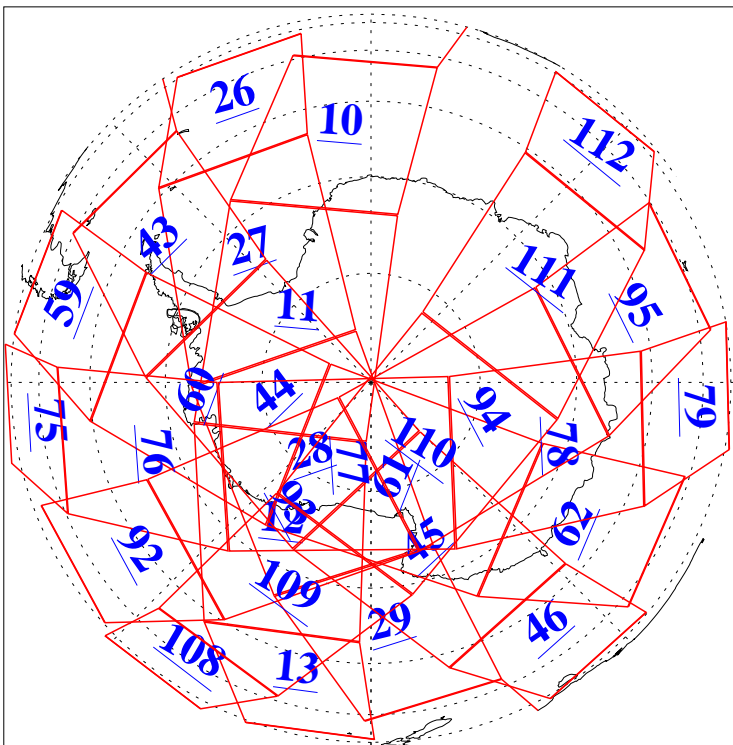

L1B Availability
AMSU Granules: 240
HSB Granules: 0
AIRS Granules: 240

2 Nov 2010
DoY 306
Aqua Day 3104
Granules: 1 to 120

Granules: 121 to 240

Legend: AMSU Available, HSB Available, AIRS Available

L1B Availability
AMSU Granules: 240
HSB Granules: 0
AIRS Granules: 240

2 Nov 2010
DoY 306
Aqua Day 3104
Ascending Granules

Descending Granules

Legend: AMSU Available, HSB Available, AIRS Available

L1B Availability
 AMSU Granules: 240
 HSB Granules: 0
 AIRS Granules: 240

2 Nov 2010
 DoY 306
 Aqua Day 3104

Northern Hemisphere Granules

Southern Hemisphere Granules

Legend: AMSU Available, HSB Available, AIRS Available