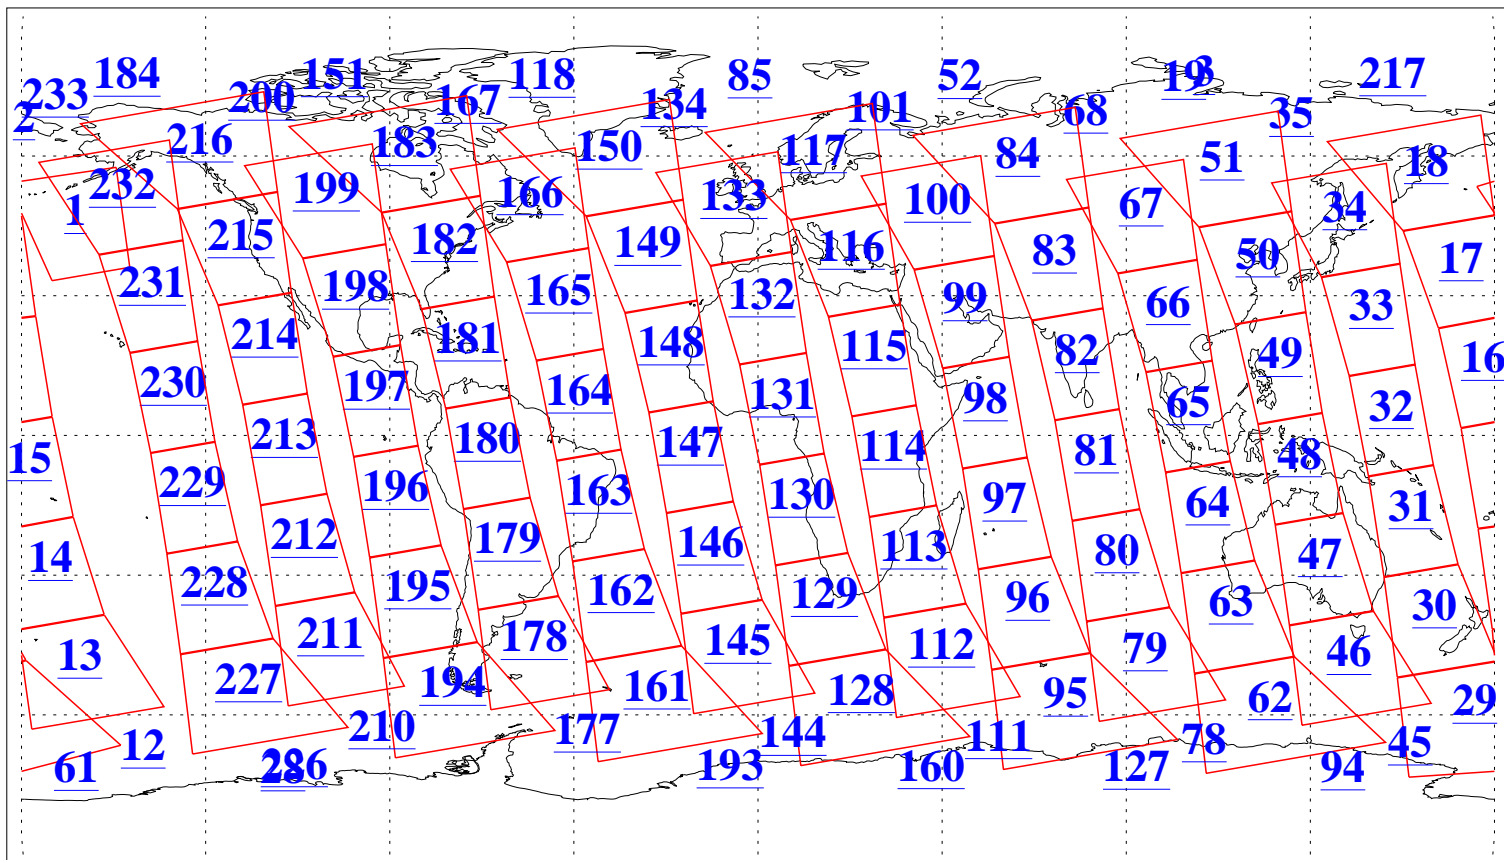

L1B Availability
AMSU Granules: 240
HSB Granules: 0
AIRS Granules: 240

2 Nov 2010
DoY 306
Aqua Day 3104
Granules: 1 to 120

Granules: 121 to 240

Legend: AMSU Available, HSB Available, AIRS Available

L1B Availability
AMSU Granules: 240
HSB Granules: 0
AIRS Granules: 240

2 Nov 2010
DoY 306
Aqua Day 3104
Ascending Granules

Descending Granules

Legend: AMSU Available, HSB Available, AIRS Available

L1B Availability
 AMSU Granules: 240
 HSB Granules: 0
 AIRS Granules: 240

2 Nov 2010
 DoY 306
 Aqua Day 3104

Northern Hemisphere Granules

Southern Hemisphere Granules

Legend: AMSU Available, HSB Available, AIRS Available