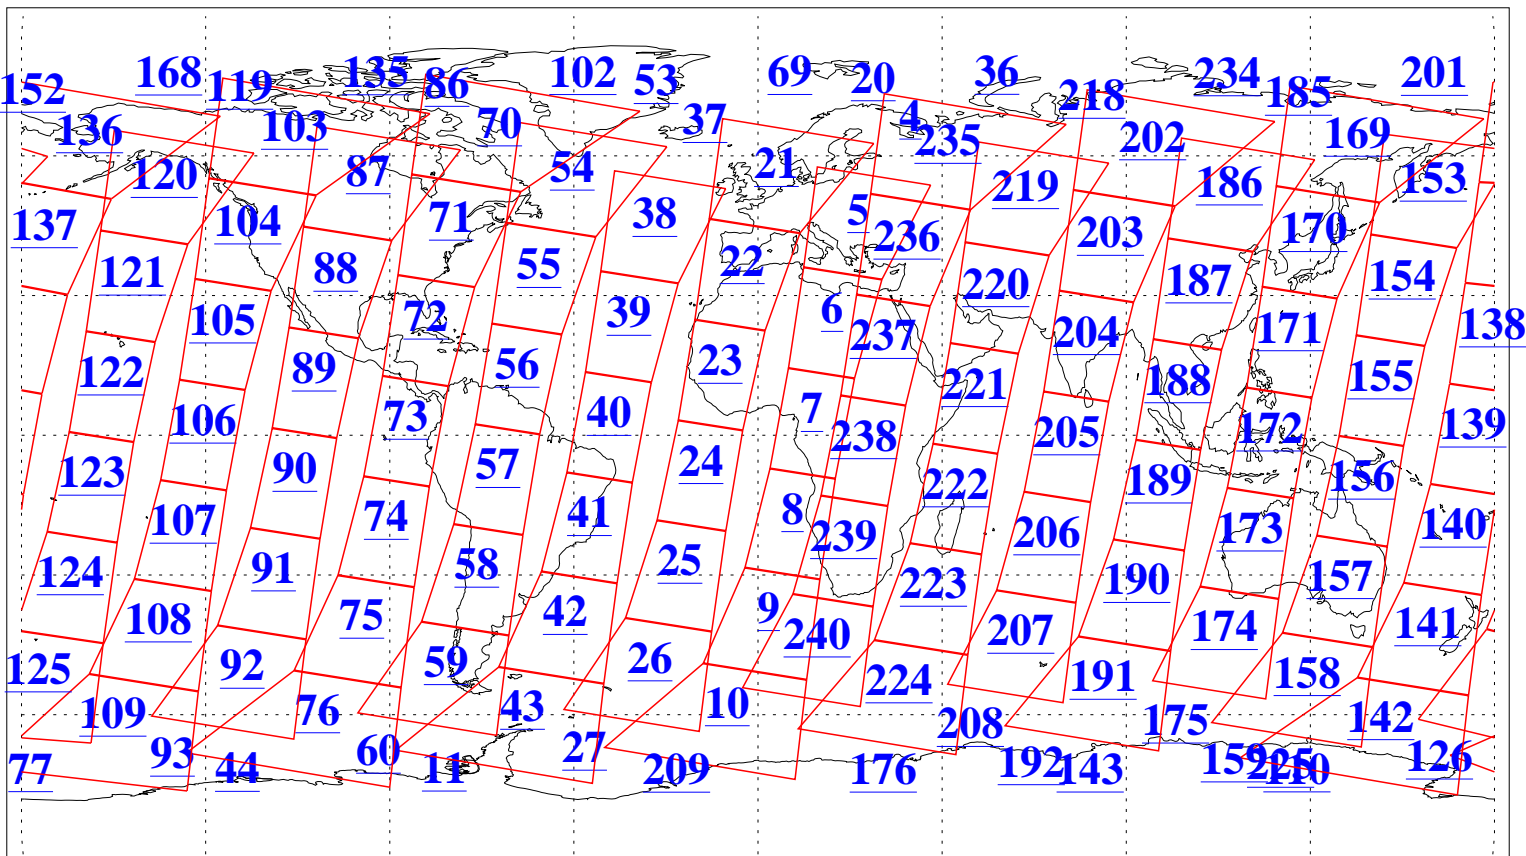

L1B Availability
AMSU Granules: 240
HSB Granules: 0
AIRS Granules: 240

2 Nov 2010
DoY 306
Aqua Day 3104
Granules: 1 to 120

Granules: 121 to 240

Legend: AMSU Available, HSB Available, AIRS Available

L1B Availability
AMSU Granules: 240
HSB Granules: 0
AIRS Granules: 240

2 Nov 2010
DoY 306
Aqua Day 3104
Ascending Granules

Descending Granules

Legend: AMSU Available, HSB Available, AIRS Available

L1B Availability
 AMSU Granules: 240
 HSB Granules: 0
 AIRS Granules: 240

2 Nov 2010
 DoY 306
 Aqua Day 3104

Northern Hemisphere Granules

Southern Hemisphere Granules

Legend: AMSU Available, HSB Available, AIRS Available