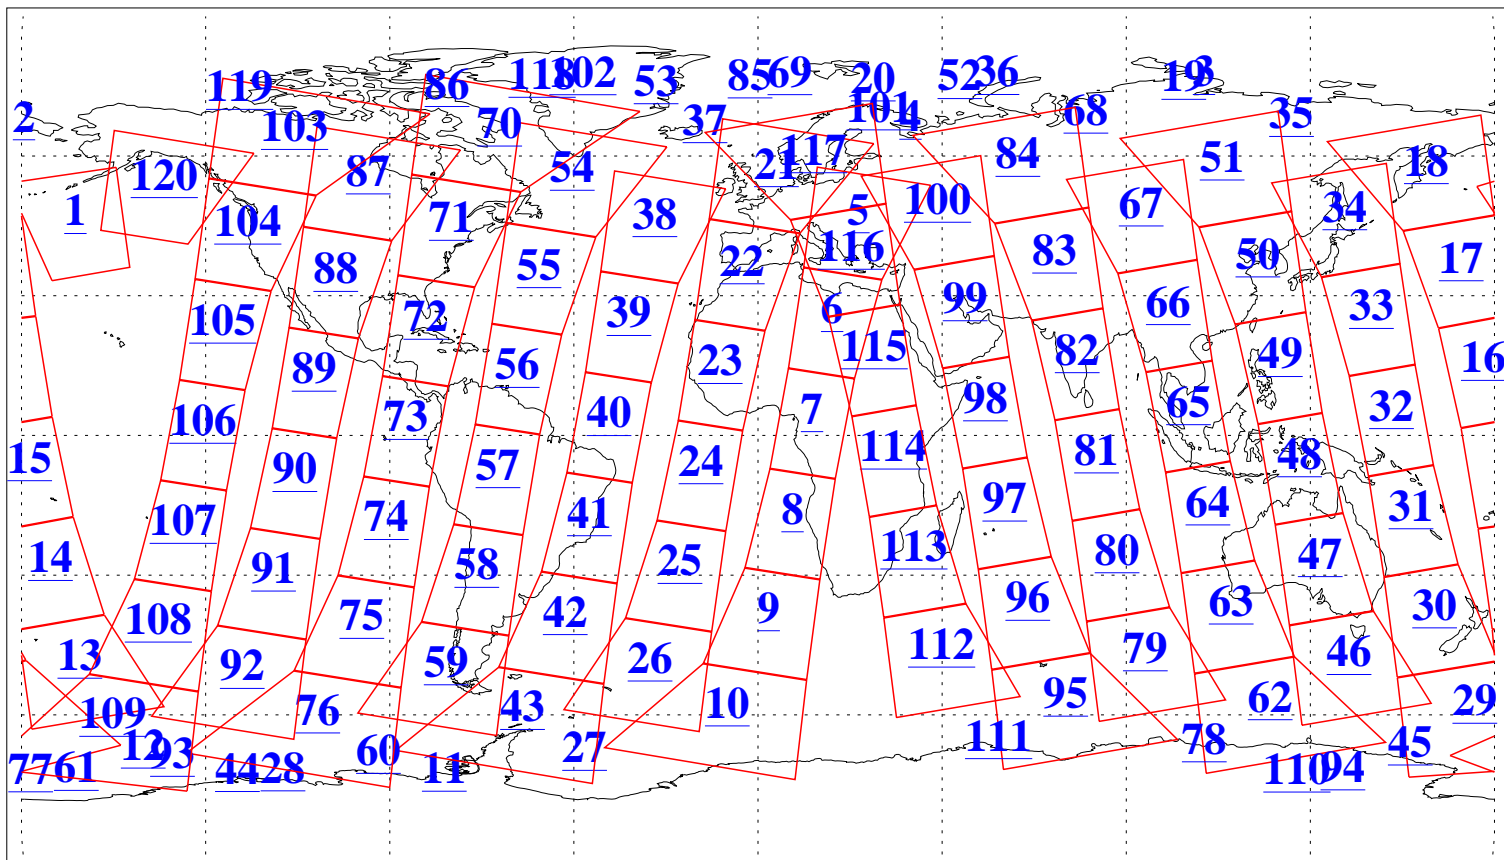

L1B Availability
AMSU Granules: 240
HSB Granules: 0
AIRS Granules: 240

2 Nov 2010
DoY 306
Aqua Day 3104
Granules: 1 to 120

Granules: 121 to 240

Legend: AMSU Available, HSB Available, AIRS Available

L1B Availability
AMSU Granules: 240
HSB Granules: 0
AIRS Granules: 240

2 Nov 2010
DoY 306
Aqua Day 3104
Ascending Granules

Descending Granules

Legend: AMSU Available, HSB Available, AIRS Available

L1B Availability
 AMSU Granules: 240
 HSB Granules: 0
 AIRS Granules: 240

2 Nov 2010
 DoY 306
 Aqua Day 3104

Northern Hemisphere Granules

Southern Hemisphere Granules

Legend: AMSU Available, HSB Available, AIRS Available