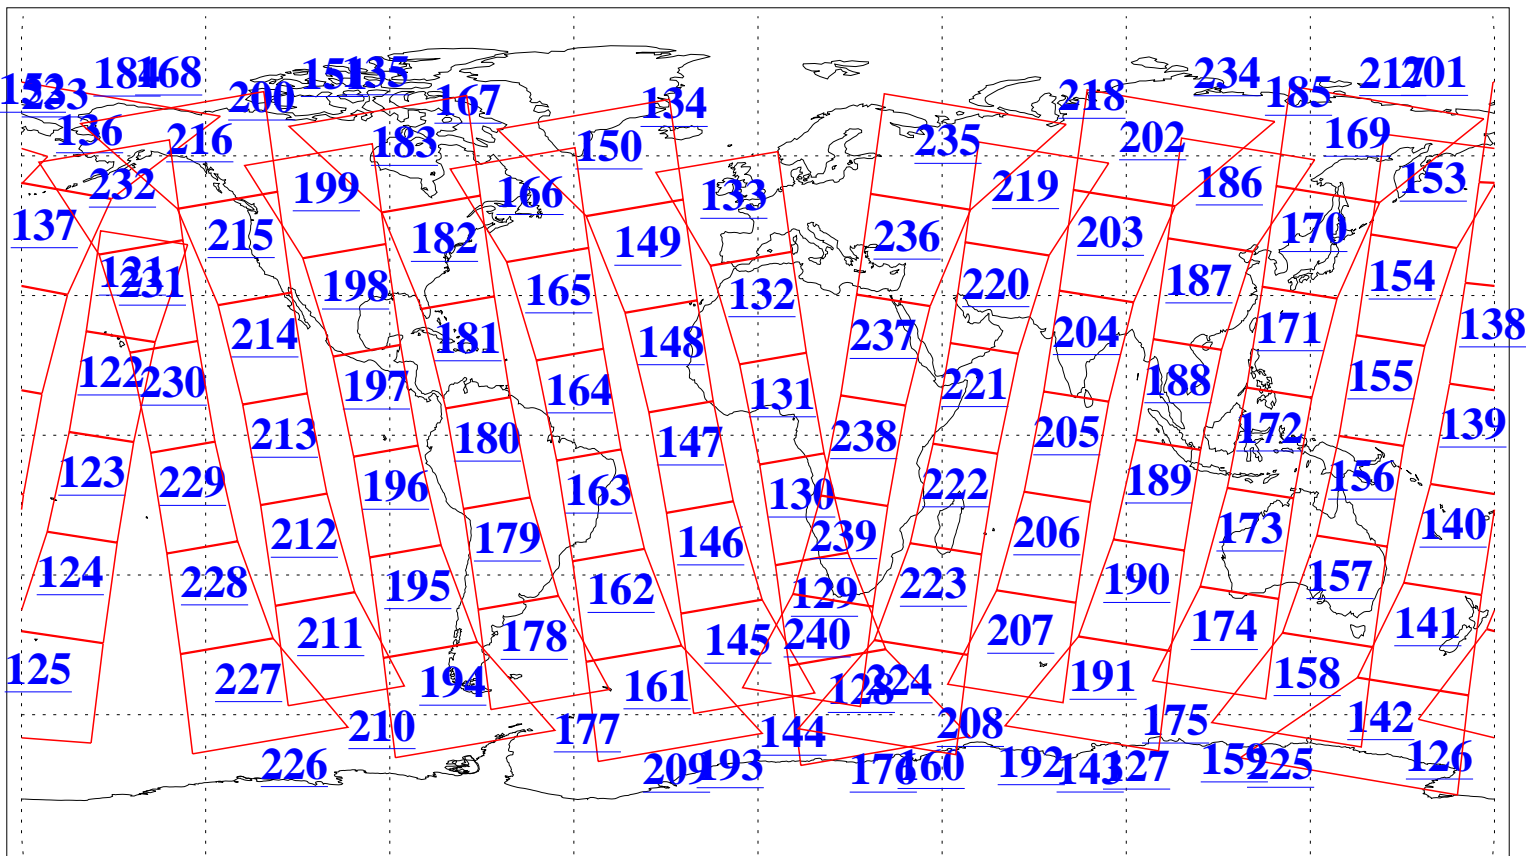

L1B Availability
AMSU Granules: 240
HSB Granules: 0
AIRS Granules: 240

2 Nov 2010
DoY 306
Aqua Day 3104
Granules: 1 to 120

Granules: 121 to 240

Legend: AMSU Available, HSB Available, AIRS Available

L1B Availability
AMSU Granules: 240
HSB Granules: 0
AIRS Granules: 240

2 Nov 2010
DoY 306
Aqua Day 3104
Ascending Granules

Descending Granules

Legend: AMSU Available, HSB Available, AIRS Available

L1B Availability
 AMSU Granules: 240
 HSB Granules: 0
 AIRS Granules: 240

2 Nov 2010
 DoY 306
 Aqua Day 3104