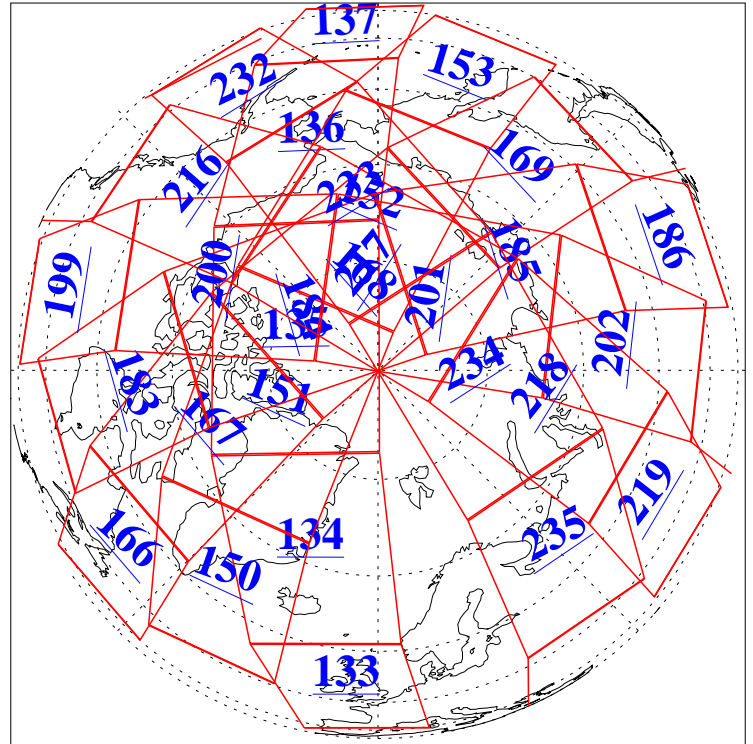

L1B Availability
AMSU Granules: 240
HSB Granules: 0
AIRS Granules: 240

2 Nov 2010
DoY 306
Aqua Day 3104
Granules: 1 to 120

Granules: 121 to 240

Legend: AMSU Available, HSB Available, AIRS Available

L1B Availability
AMSU Granules: 240
HSB Granules: 0
AIRS Granules: 240

2 Nov 2010
DoY 306
Aqua Day 3104
Ascending Granules

Descending Granules

Legend: AMSU Available, HSB Available, AIRS Available

L1B Availability
 AMSU Granules: 240
 HSB Granules: 0
 AIRS Granules: 240

2 Nov 2010
 DoY 306
 Aqua Day 3104

Northern Hemisphere Granules

Southern Hemisphere Granules

Legend: AMSU Available, HSB Available, AIRS Available