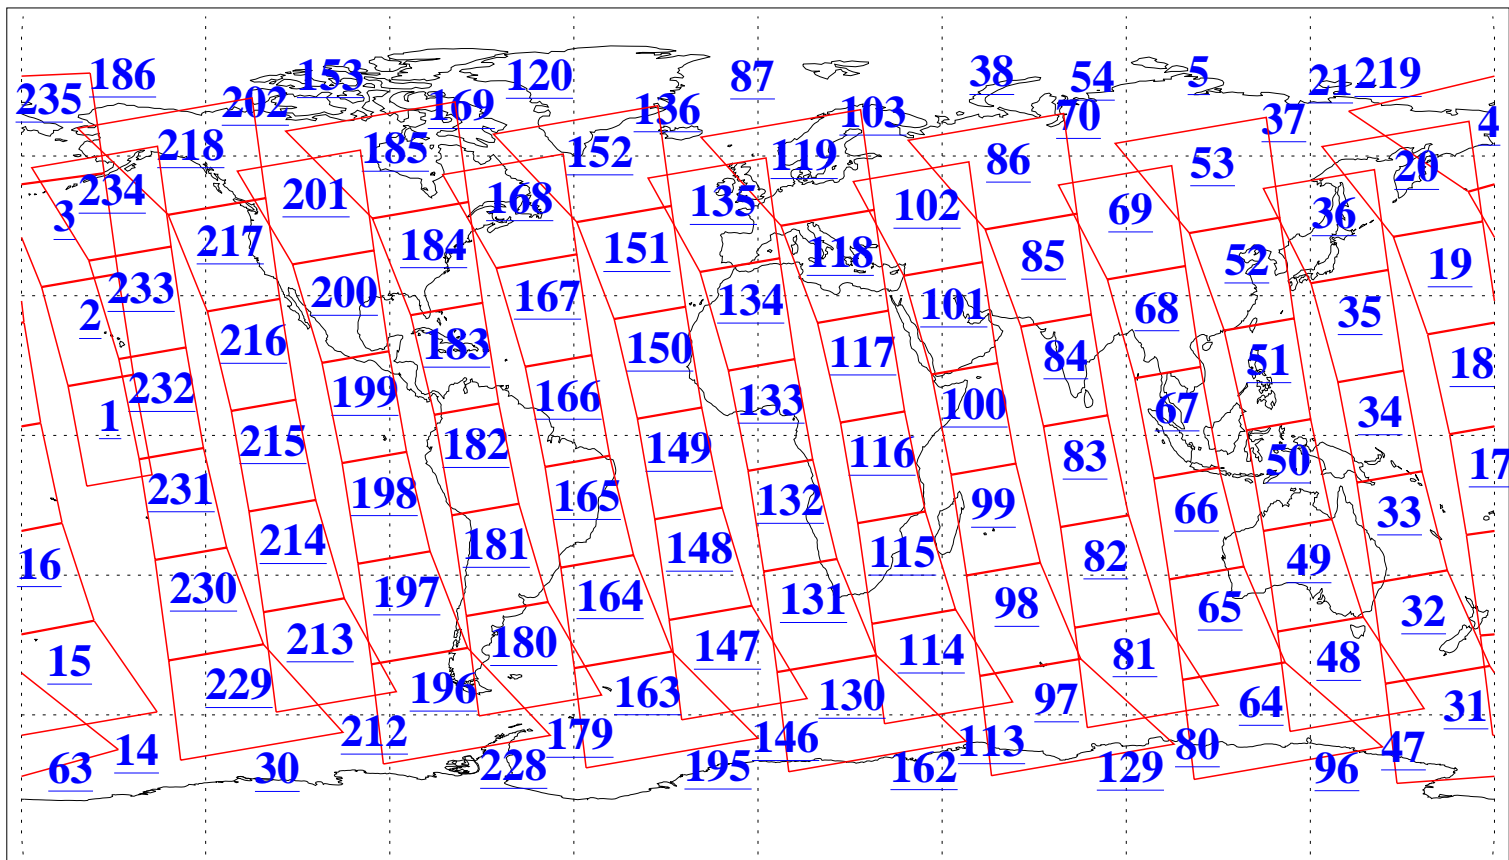

L1B Availability
AMSU Granules: 240
HSB Granules: 0
AIRS Granules: 240

31 Oct 2010
DoY 304
Aqua Day 3102
Granules: 1 to 120

Granules: 121 to 240

Legend: AMSU Available, HSB Available, AIRS Available

L1B Availability
AMSU Granules: 240
HSB Granules: 0
AIRS Granules: 240

31 Oct 2010
DoY 304
Aqua Day 3102
Ascending Granules

Descending Granules

Legend: AMSU Available, HSB Available, AIRS Available

L1B Availability
 AMSU Granules: 240
 HSB Granules: 0
 AIRS Granules: 240

31 Oct 2010
 DoY 304
 Aqua Day 3102

Northern Hemisphere Granules

Southern Hemisphere Granules

Legend: AMSU Available, HSB Available, AIRS Available