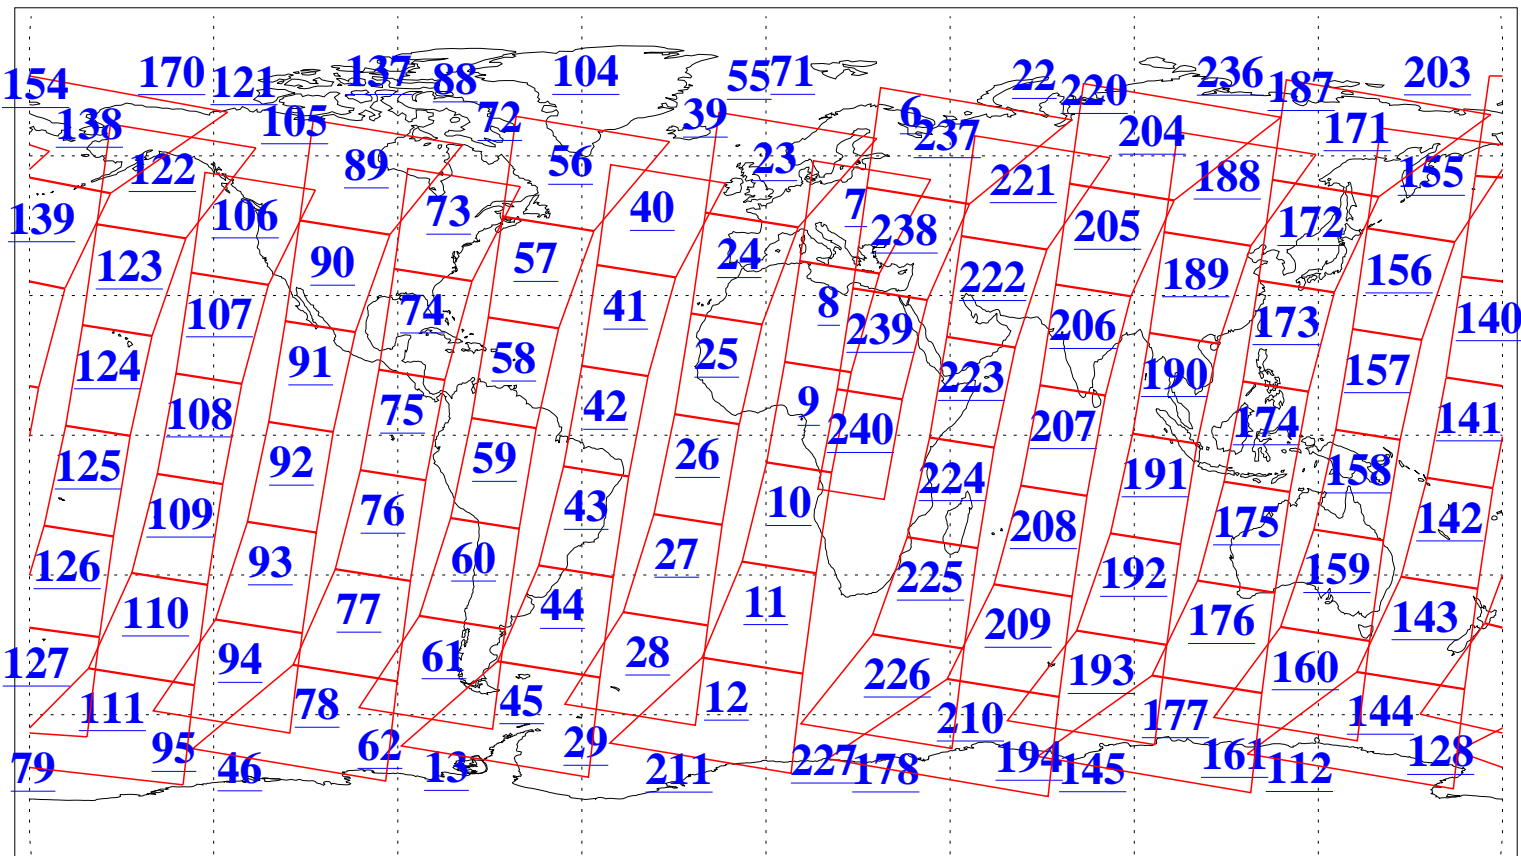

L1B Availability
AMSU Granules: 240
HSB Granules: 0
AIRS Granules: 240

31 Oct 2010
DoY 304
Aqua Day 3102
Granules: 1 to 120

Granules: 121 to 240

Legend: AMSU Available, HSB Available, AIRS Available

L1B Availability
AMSU Granules: 240
HSB Granules: 0
AIRS Granules: 240

31 Oct 2010
DoY 304
Aqua Day 3102
Ascending Granules

Descending Granules

Legend: AMSU Available, HSB Available, AIRS Available

L1B Availability
 AMSU Granules: 240
 HSB Granules: 0
 AIRS Granules: 240

31 Oct 2010
 DoY 304
 Aqua Day 3102

Northern Hemisphere Granules

Southern Hemisphere Granules

Legend: AMSU Available, HSB Available, AIRS Available