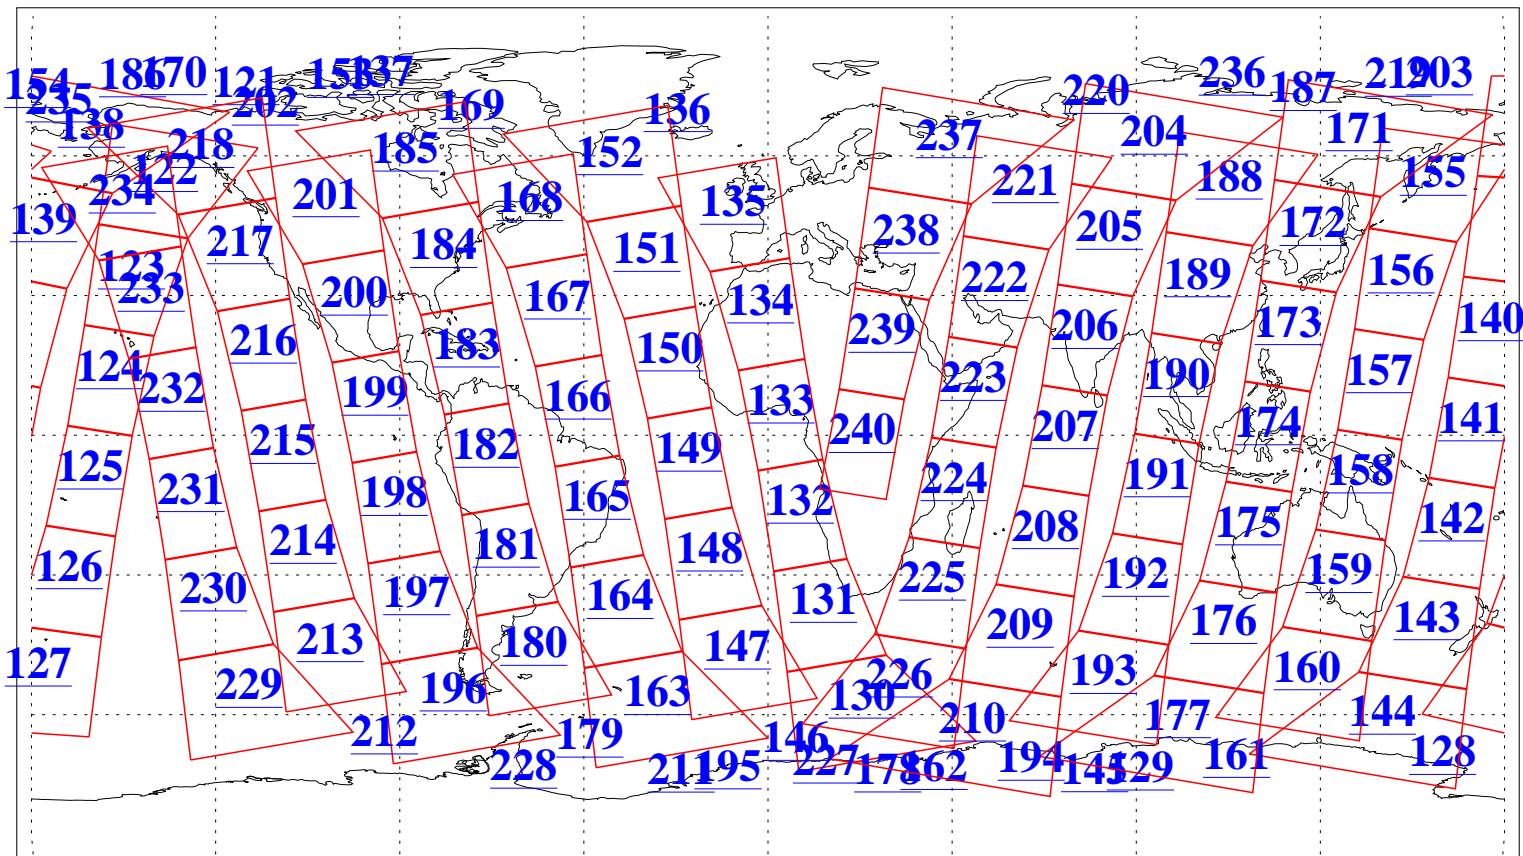

L1B Availability
AMSU Granules: 240
HSB Granules: 0
AIRS Granules: 240

31 Oct 2010
DoY 304
Aqua Day 3102
Granules: 1 to 120

Granules: 121 to 240

Legend: AMSU Available, HSB Available, AIRS Available

L1B Availability
AMSU Granules: 240
HSB Granules: 0
AIRS Granules: 240

31 Oct 2010
DoY 304
Aqua Day 3102
Ascending Granules

Descending Granules

Legend: AMSU Available, HSB Available, AIRS Available

L1B Availability
 AMSU Granules: 240
 HSB Granules: 0
 AIRS Granules: 240

31 Oct 2010
 DoY 304
 Aqua Day 3102

Northern Hemisphere Granules

Southern Hemisphere Granules

Legend: AMSU Available, HSB Available, AIRS Available