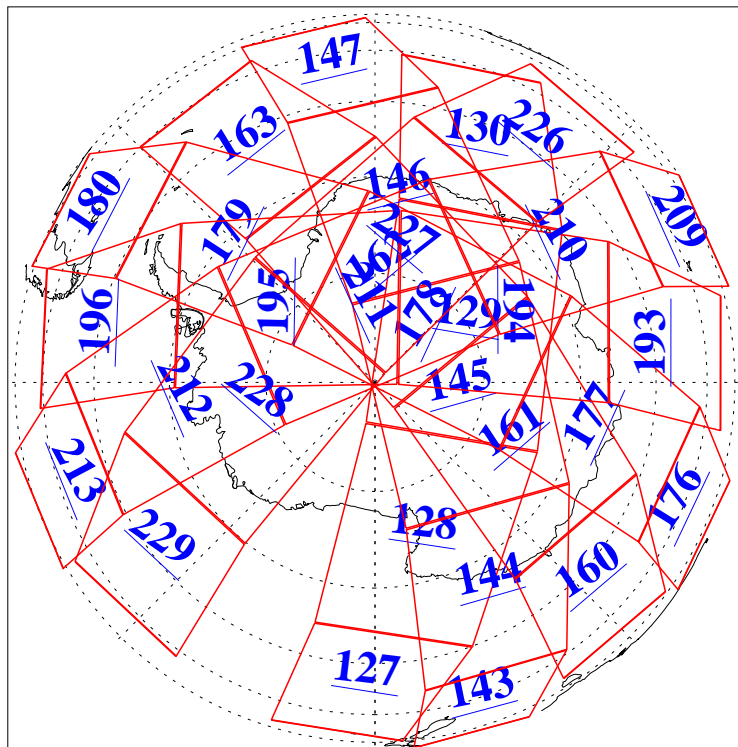

L1B Availability
AMSU Granules: 240
HSB Granules: 0
AIRS Granules: 240

31 Oct 2010
DoY 304
Aqua Day 3102
Granules: 1 to 120

Granules: 121 to 240

Legend: AMSU Available, HSB Available, AIRS Available

L1B Availability
AMSU Granules: 240
HSB Granules: 0
AIRS Granules: 240

31 Oct 2010
DoY 304
Aqua Day 3102
Ascending Granules

Descending Granules

Legend: AMSU Available, HSB Available, AIRS Available

L1B Availability
 AMSU Granules: 240
 HSB Granules: 0
 AIRS Granules: 240

31 Oct 2010
 DoY 304
 Aqua Day 3102

Northern Hemisphere Granules

Southern Hemisphere Granules

Legend: AMSU Available, HSB Available, AIRS Available