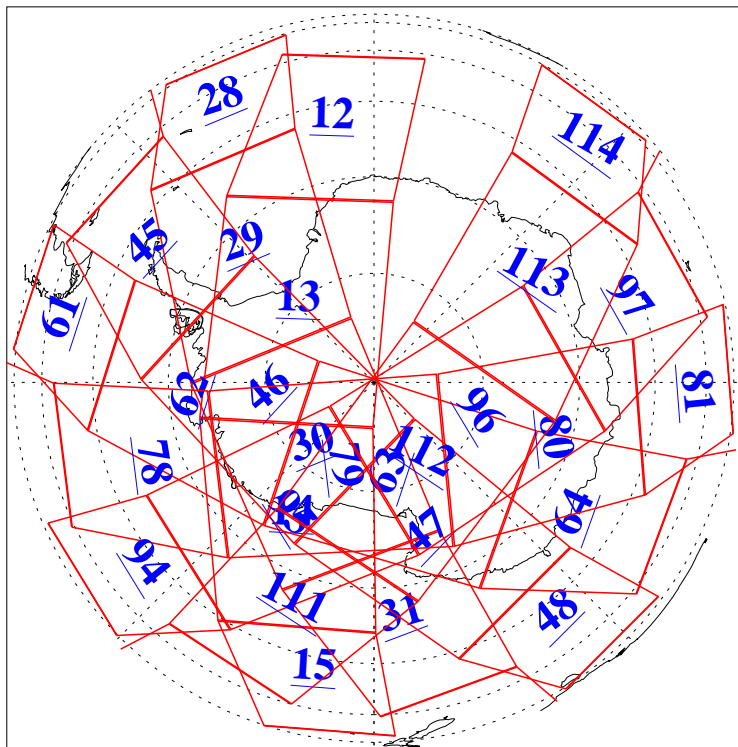

L1B Availability
AMSU Granules: 240
HSB Granules: 0
AIRS Granules: 240

31 Oct 2010
DoY 304
Aqua Day 3102
Granules: 1 to 120

Granules: 121 to 240

Legend: AMSU Available, HSB Available, AIRS Available

L1B Availability
AMSU Granules: 240
HSB Granules: 0
AIRS Granules: 240

31 Oct 2010
DoY 304
Aqua Day 3102
Ascending Granules

Descending Granules

Legend: AMSU Available, HSB Available, AIRS Available

L1B Availability
 AMSU Granules: 240
 HSB Granules: 0
 AIRS Granules: 240

31 Oct 2010
 DoY 304
 Aqua Day 3102

Northern Hemisphere Granules

Southern Hemisphere Granules

Legend: AMSU Available, HSB Available, AIRS Available