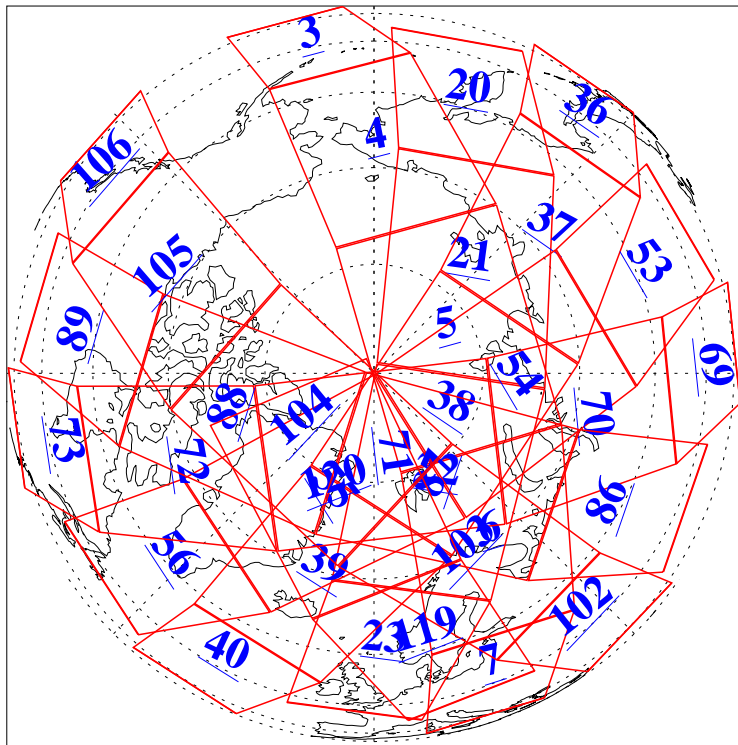

31 Oct 2010
DoY 304
Aqua Day 3102
Ascending Granules

Descending Granules

Legend: AMSU Available, HSB Available, AIRS Available

L1B Availability
 AMSU Granules: 240
 HSB Granules: 0
 AIRS Granules: 240

31 Oct 2010
 DoY 304
 Aqua Day 3102

Northern Hemisphere Granules

Southern Hemisphere Granules

Legend: AMSU Available, HSB Available, AIRS Available