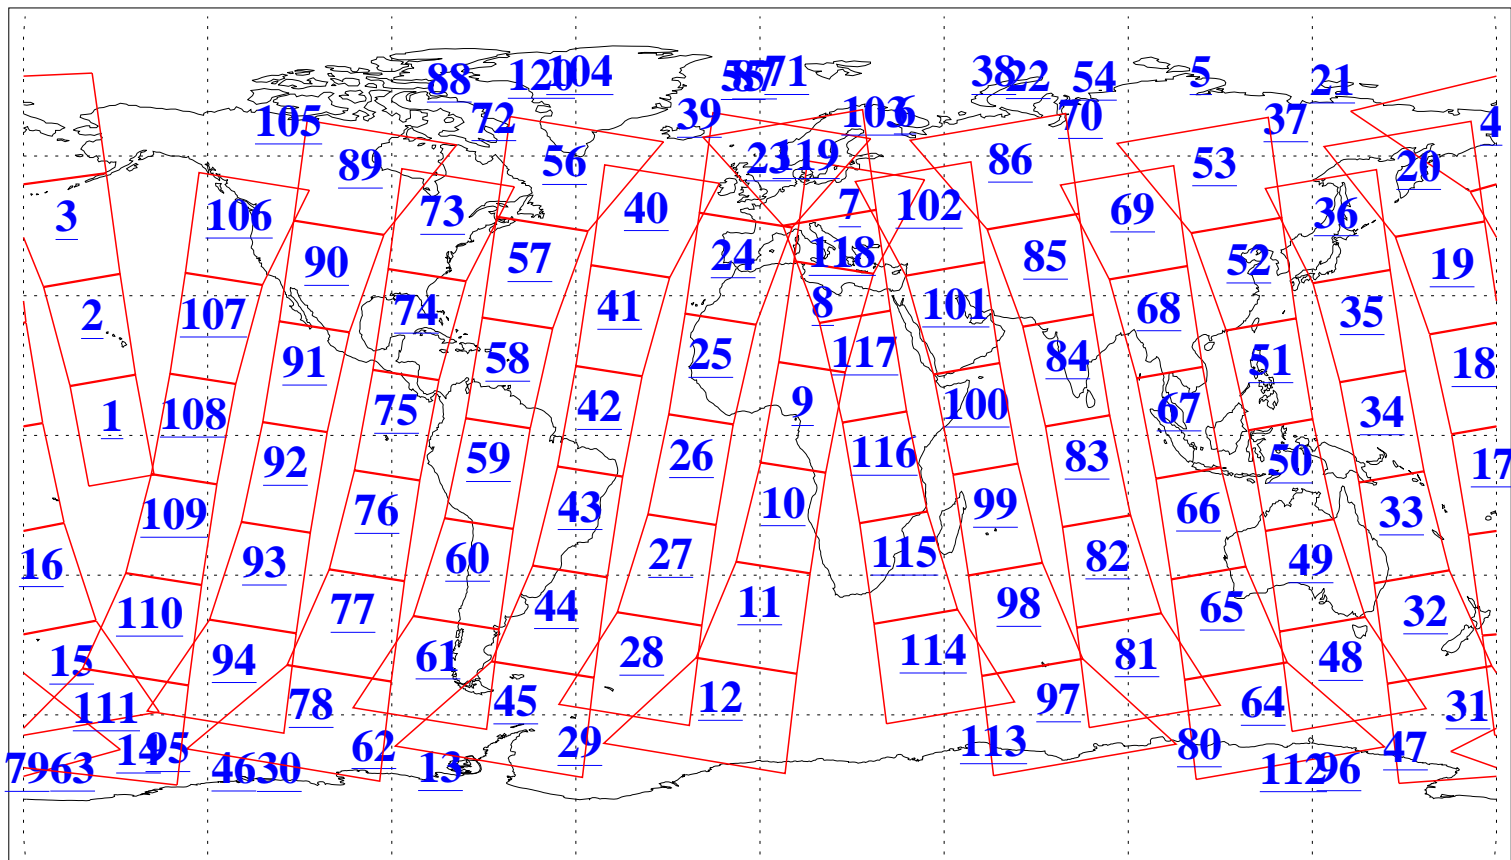

L1B Availability
AMSU Granules: 240
HSB Granules: 0
AIRS Granules: 240

31 Oct 2010
DoY 304
Aqua Day 3102
Granules: 1 to 120

Granules: 121 to 240

Legend: AMSU Available, HSB Available, AIRS Available

L1B Availability
AMSU Granules: 240
HSB Granules: 0
AIRS Granules: 240

31 Oct 2010
DoY 304
Aqua Day 3102
Ascending Granules

Descending Granules

Legend: AMSU Available, HSB Available, AIRS Available

L1B Availability
 AMSU Granules: 240
 HSB Granules: 0
 AIRS Granules: 240

31 Oct 2010
 DoY 304
 Aqua Day 3102

Northern Hemisphere Granules

Southern Hemisphere Granules

Legend: AMSU Available, HSB Available, AIRS Available