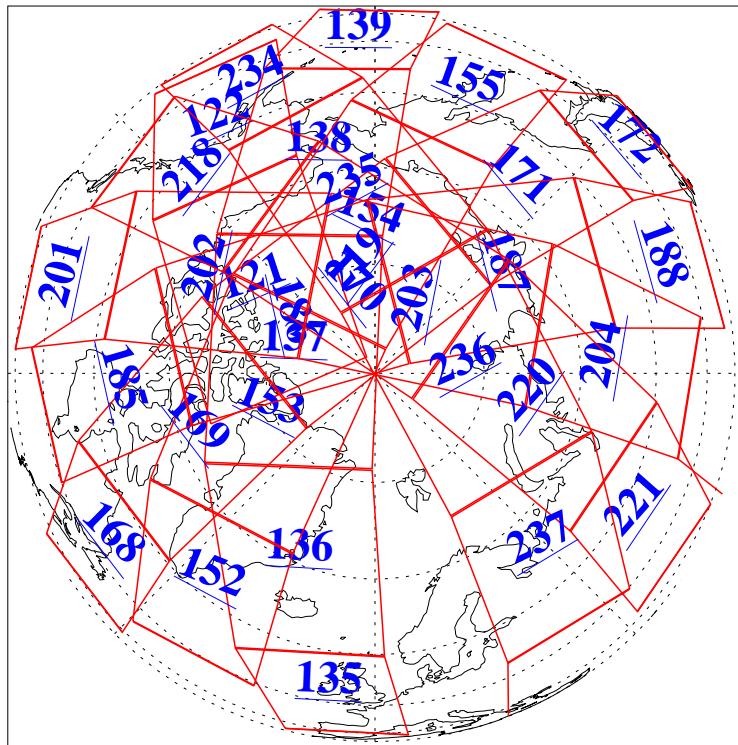

31 Oct 2010
DoY 304
Aqua Day 3102
Ascending Granules

Descending Granules

Legend: AMSU Available, HSB Available, AIRS Available

L1B Availability
 AMSU Granules: 240
 HSB Granules: 0
 AIRS Granules: 240

31 Oct 2010
 DoY 304
 Aqua Day 3102

Northern Hemisphere Granules

Southern Hemisphere Granules

Legend: AMSU Available, HSB Available, AIRS Available