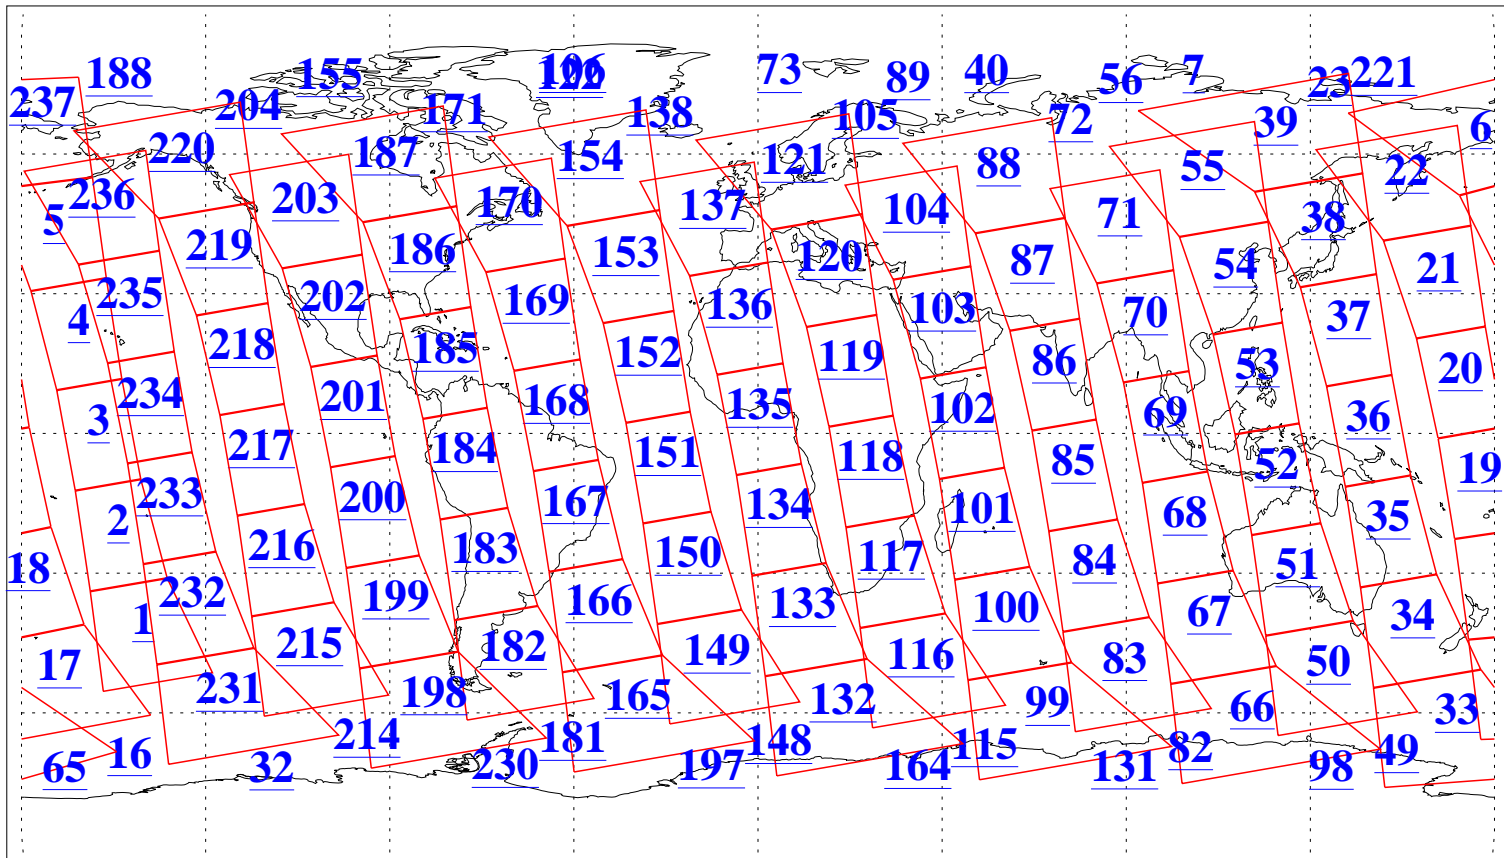

L1B Availability  
AMSU Granules: 240  
HSB Granules: 0  
AIRS Granules: 240

29 Oct 2010  
DoY 302  
Aqua Day 3100  
Granules: 1 to 120

Granules: 121 to 240

Legend: AMSU Available, HSB Available, AIRS Available

L1B Availability  
AMSU Granules: 240  
HSB Granules: 0  
AIRS Granules: 240

29 Oct 2010  
DoY 302  
Aqua Day 3100  
Ascending Granules

Descending Granules

Legend: AMSU Available, HSB Available, AIRS Available

L1B Availability  
 AMSU Granules: 240  
 HSB Granules: 0  
 AIRS Granules: 240

29 Oct 2010  
 DoY 302  
 Aqua Day 3100

Northern Hemisphere Granules

Southern Hemisphere Granules

Legend: AMSU Available, HSB Available, AIRS Available