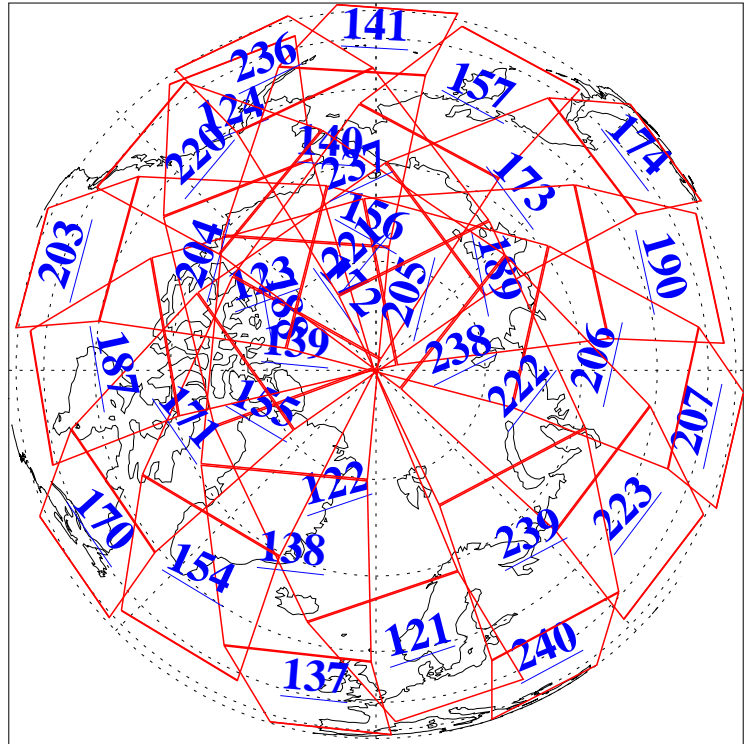

L1B Availability  
AMSU Granules: 240  
HSB Granules: 0  
AIRS Granules: 240

29 Oct 2010  
DoY 302  
Aqua Day 3100  
Ascending Granules

Descending Granules

Legend: AMSU Available, HSB Available, AIRS Available

L1B Availability  
 AMSU Granules: 240  
 HSB Granules: 0  
 AIRS Granules: 240

29 Oct 2010  
 DoY 302  
 Aqua Day 3100

Northern Hemisphere Granules

Southern Hemisphere Granules

Legend: AMSU Available, HSB Available, AIRS Available