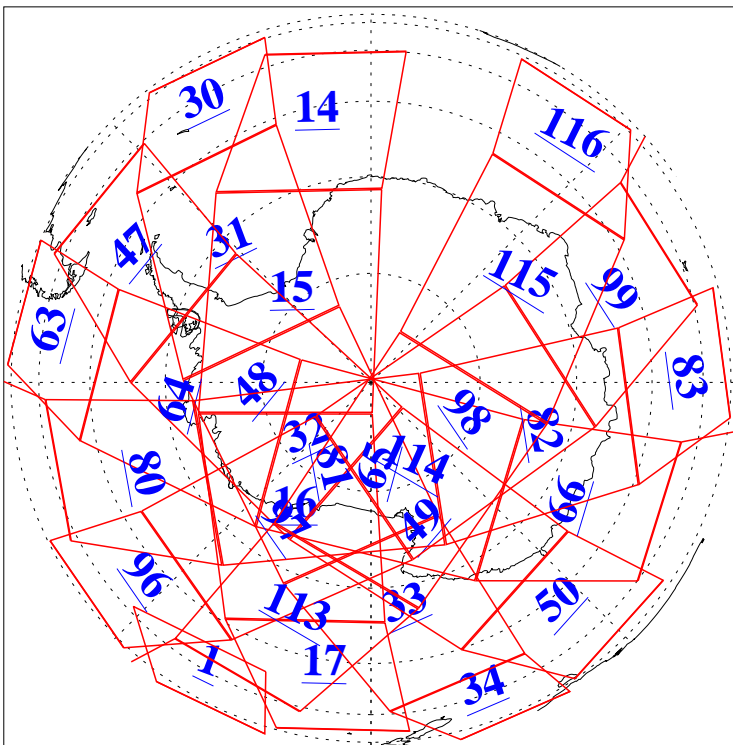

L1B Availability  
AMSU Granules: 240  
HSB Granules: 0  
AIRS Granules: 240

29 Oct 2010  
DoY 302  
Aqua Day 3100  
Granules: 1 to 120

Granules: 121 to 240

Legend: AMSU Available, HSB Available, AIRS Available

L1B Availability  
AMSU Granules: 240  
HSB Granules: 0  
AIRS Granules: 240

29 Oct 2010  
DoY 302  
Aqua Day 3100  
Ascending Granules

Descending Granules

Legend: AMSU Available, HSB Available, AIRS Available

L1B Availability  
 AMSU Granules: 240  
 HSB Granules: 0  
 AIRS Granules: 240

29 Oct 2010  
 DoY 302  
 Aqua Day 3100

Northern Hemisphere Granules

Southern Hemisphere Granules

Legend: AMSU Available, HSB Available, AIRS Available