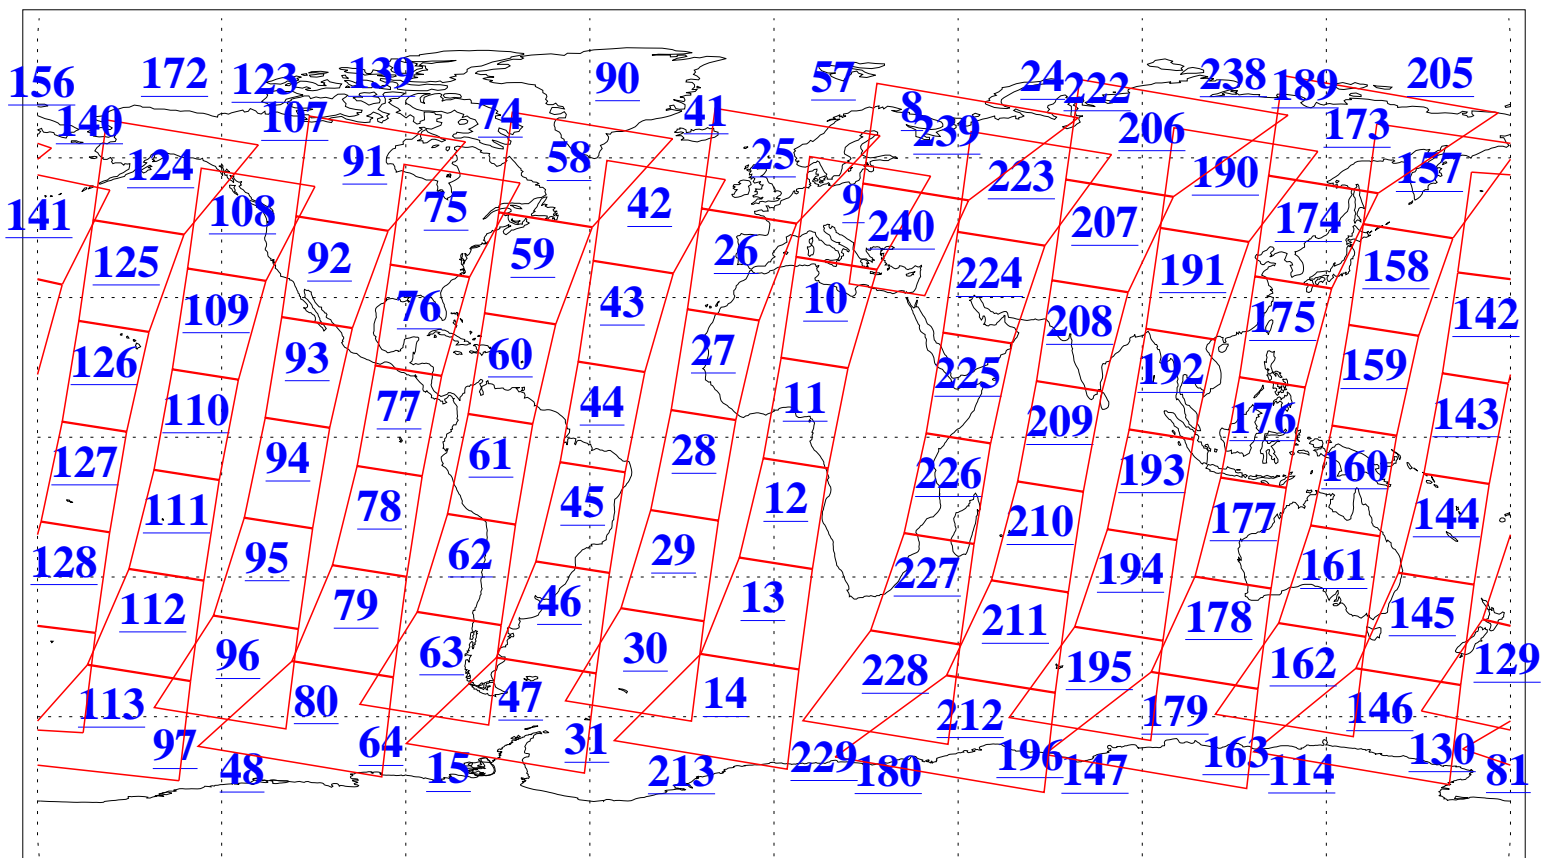

L1B Availability  
AMSU Granules: 240  
HSB Granules: 0  
AIRS Granules: 240

29 Oct 2010  
DoY 302  
Aqua Day 3100  
Granules: 1 to 120

Granules: 121 to 240

Legend: AMSU Available, HSB Available, AIRS Available

L1B Availability  
AMSU Granules: 240  
HSB Granules: 0  
AIRS Granules: 240

29 Oct 2010  
DoY 302  
Aqua Day 3100  
Ascending Granules

Descending Granules

Legend: AMSU Available, HSB Available, AIRS Available

L1B Availability  
 AMSU Granules: 240  
 HSB Granules: 0  
 AIRS Granules: 240

29 Oct 2010  
 DoY 302  
 Aqua Day 3100

Northern Hemisphere Granules

Southern Hemisphere Granules

Legend: AMSU Available, HSB Available, AIRS Available