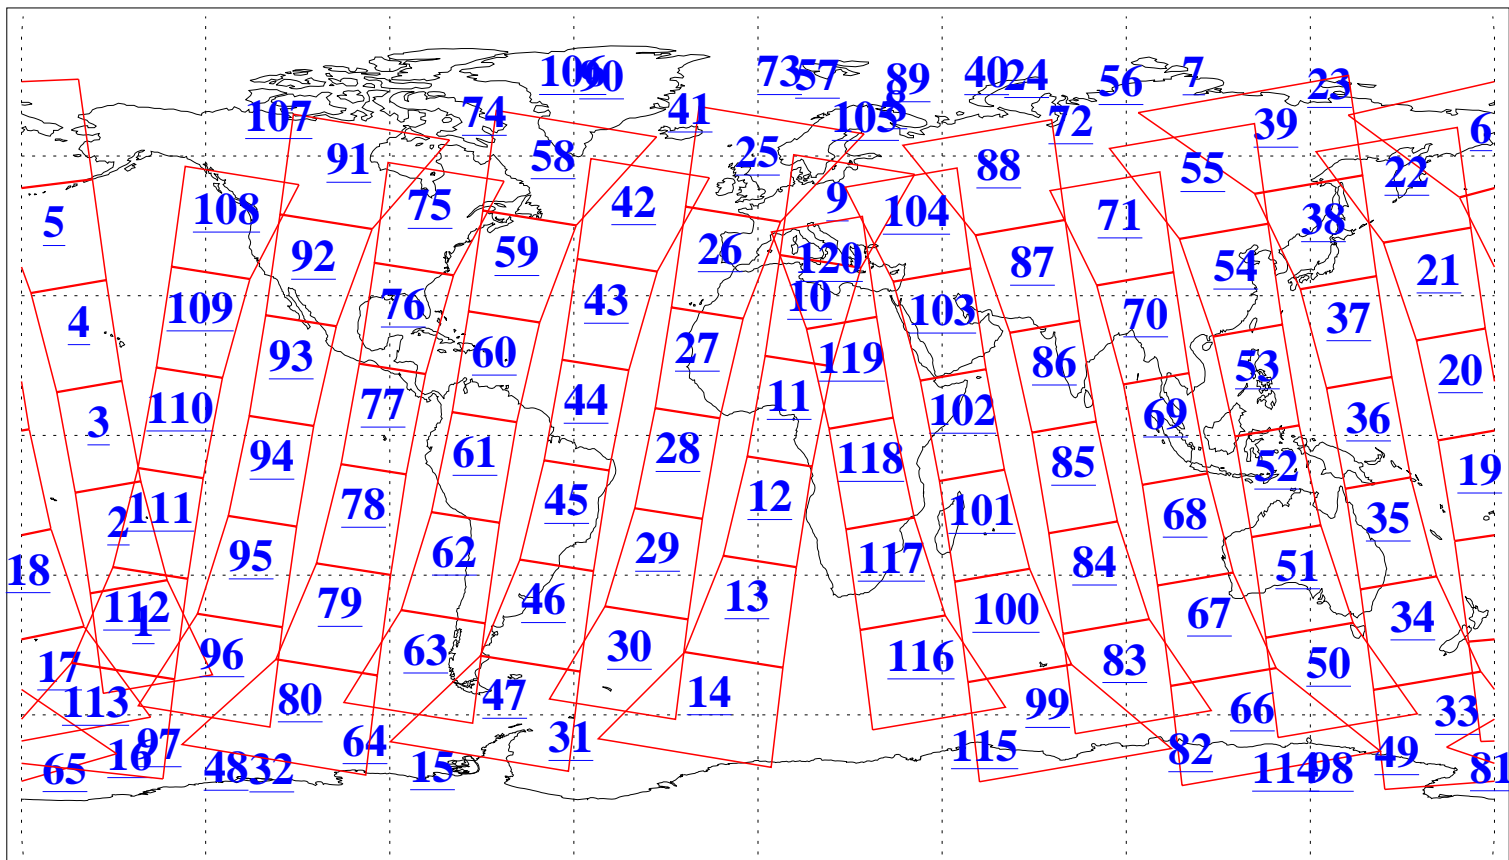

L1B Availability  
AMSU Granules: 240  
HSB Granules: 0  
AIRS Granules: 240

29 Oct 2010  
DoY 302  
Aqua Day 3100  
Granules: 1 to 120

Granules: 121 to 240

Legend: AMSU Available, HSB Available, AIRS Available

L1B Availability  
AMSU Granules: 240  
HSB Granules: 0  
AIRS Granules: 240

29 Oct 2010  
DoY 302  
Aqua Day 3100  
Ascending Granules

Descending Granules

Legend: AMSU Available, HSB Available, AIRS Available

L1B Availability  
 AMSU Granules: 240  
 HSB Granules: 0  
 AIRS Granules: 240

29 Oct 2010  
 DoY 302  
 Aqua Day 3100

Northern Hemisphere Granules

Southern Hemisphere Granules

Legend: AMSU Available, HSB Available, AIRS Available