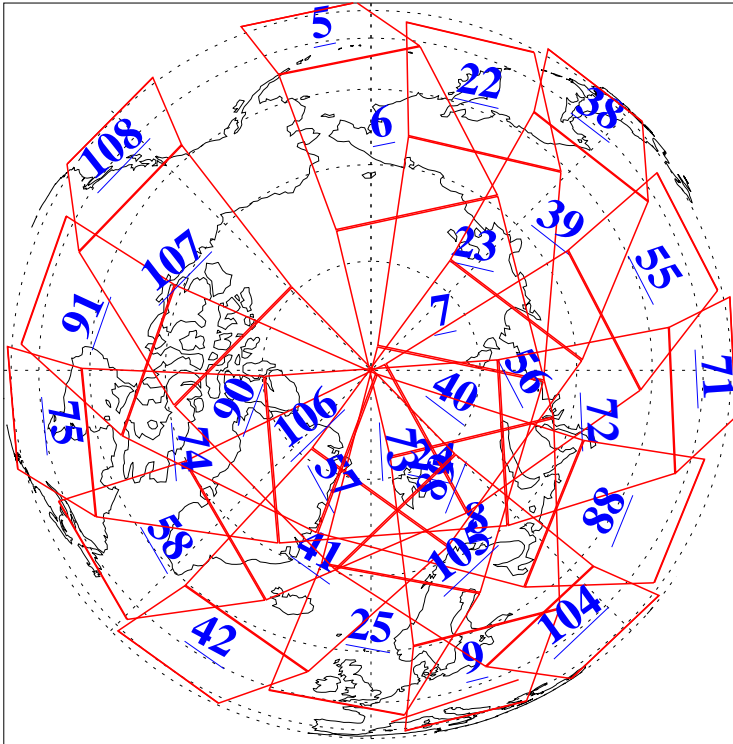

L1B Availability  
AMSU Granules: 240  
HSB Granules: 0  
AIRS Granules: 240

29 Oct 2010  
DoY 302  
Aqua Day 3100  
Granules: 1 to 120

Granules: 121 to 240

Legend: AMSU Available, HSB Available, AIRS Available

L1B Availability  
AMSU Granules: 240  
HSB Granules: 0  
AIRS Granules: 240

29 Oct 2010  
DoY 302  
Aqua Day 3100  
Ascending Granules

Descending Granules

Legend: AMSU Available, HSB Available, AIRS Available

L1B Availability  
 AMSU Granules: 240  
 HSB Granules: 0  
 AIRS Granules: 240

29 Oct 2010  
 DoY 302  
 Aqua Day 3100

Northern Hemisphere Granules

Southern Hemisphere Granules

Legend: AMSU Available, HSB Available, AIRS Available