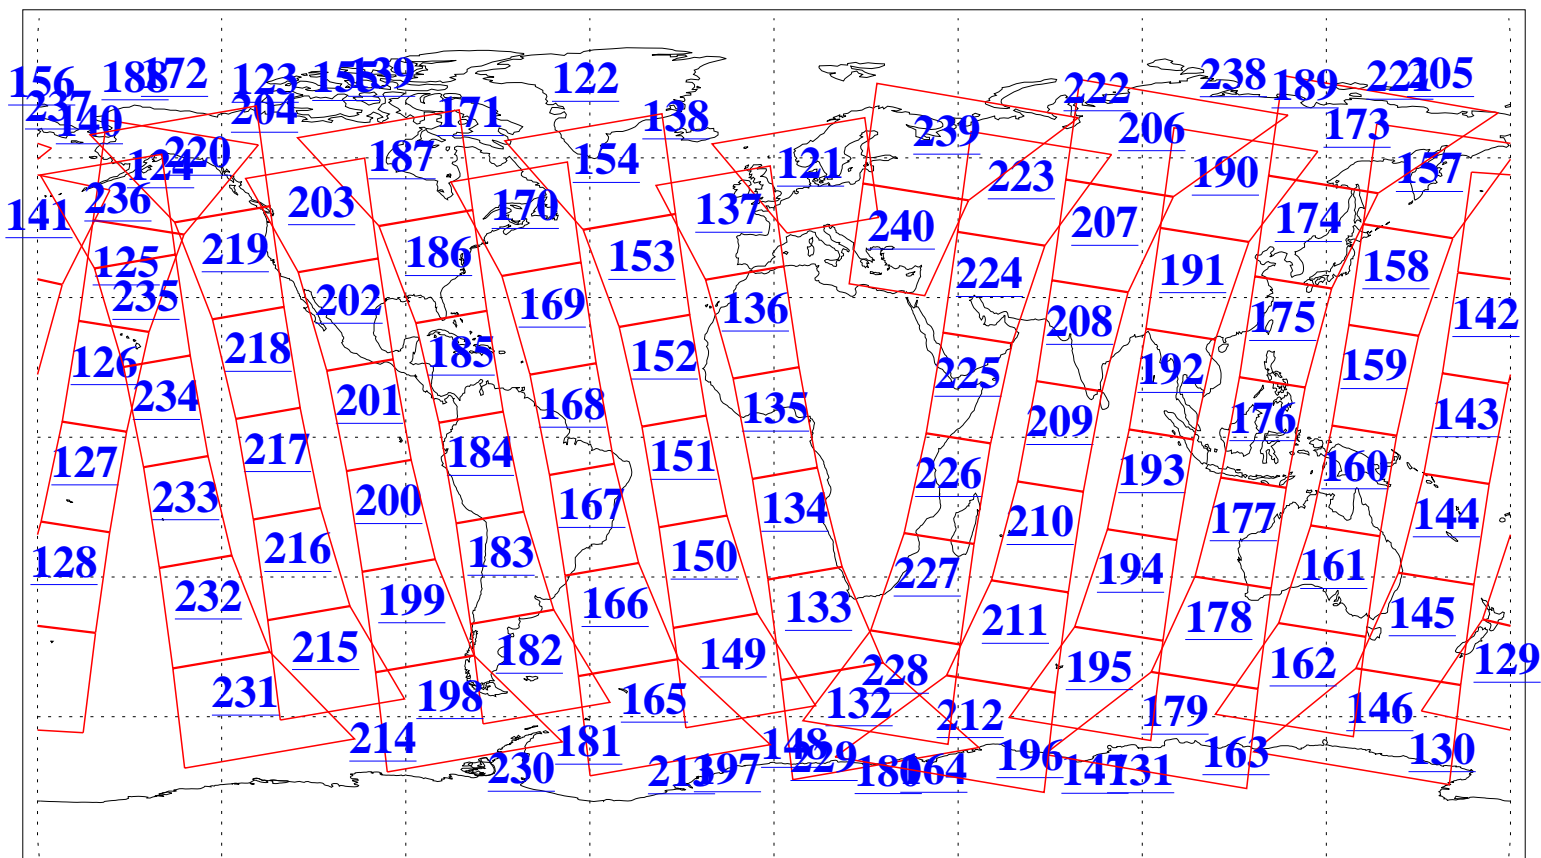

L1B Availability  
AMSU Granules: 240  
HSB Granules: 0  
AIRS Granules: 240

29 Oct 2010  
DoY 302  
Aqua Day 3100  
Granules: 1 to 120

Granules: 121 to 240

Legend: AMSU Available, HSB Available, AIRS Available

L1B Availability  
AMSU Granules: 240  
HSB Granules: 0  
AIRS Granules: 240

29 Oct 2010  
DoY 302  
Aqua Day 3100  
Ascending Granules

Descending Granules

Legend: AMSU Available, HSB Available, AIRS Available

L1B Availability  
 AMSU Granules: 240  
 HSB Granules: 0  
 AIRS Granules: 240

29 Oct 2010  
 DoY 302  
 Aqua Day 3100

Northern Hemisphere Granules

Southern Hemisphere Granules

Legend: AMSU Available, HSB Available, AIRS Available