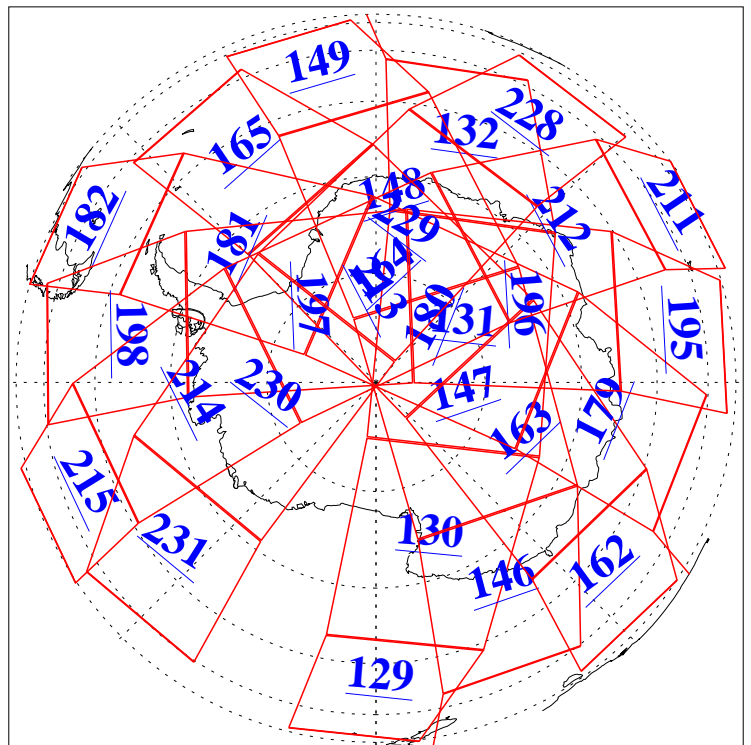

L1B Availability  
AMSU Granules: 240  
HSB Granules: 0  
AIRS Granules: 240

29 Oct 2010  
DoY 302  
Aqua Day 3100  
Granules: 1 to 120

Granules: 121 to 240

Legend: AMSU Available, HSB Available, AIRS Available

L1B Availability  
AMSU Granules: 240  
HSB Granules: 0  
AIRS Granules: 240

29 Oct 2010  
DoY 302  
Aqua Day 3100  
Ascending Granules

Descending Granules

Legend: AMSU Available, HSB Available, AIRS Available

L1B Availability  
 AMSU Granules: 240  
 HSB Granules: 0  
 AIRS Granules: 240

29 Oct 2010  
 DoY 302  
 Aqua Day 3100

Northern Hemisphere Granules

Southern Hemisphere Granules

Legend: AMSU Available, HSB Available, AIRS Available