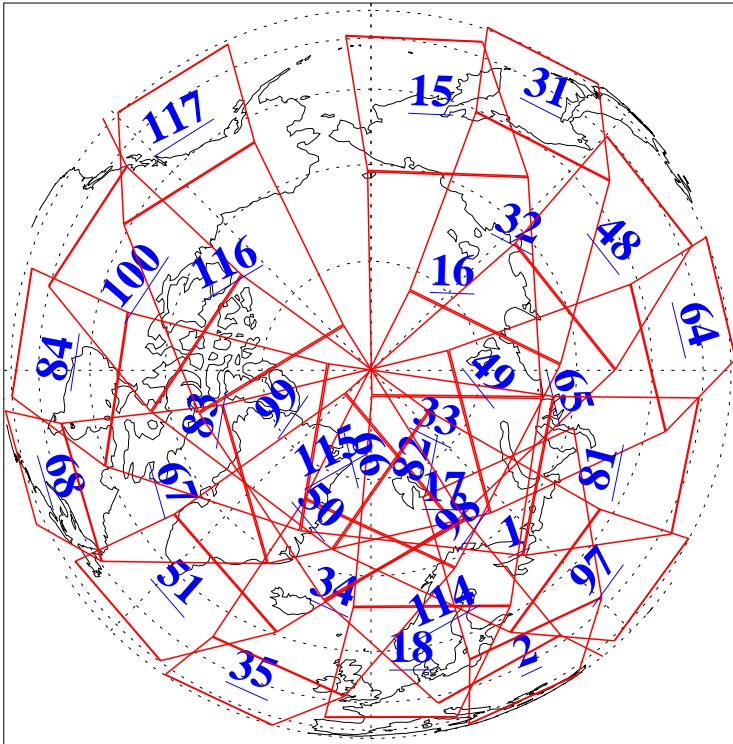

L1B Availability
AMSU Granules: 240
HSB Granules: 0
AIRS Granules: 240

28 Oct 2010
DoY 301
Aqua Day 3099
Granules: 1 to 120

Granules: 121 to 240

Legend: AMSU Available, HSB Available, AIRS Available

L1B Availability
AMSU Granules: 240
HSB Granules: 0
AIRS Granules: 240

28 Oct 2010
DoY 301
Aqua Day 3099

Ascending Granules

Descending Granules

Legend: AMSU Available, HSB Available, AIRS Available

L1B Availability
 AMSU Granules: 240
 HSB Granules: 0
 AIRS Granules: 240

28 Oct 2010
 DoY 301
 Aqua Day 3099

Northern Hemisphere Granules

Southern Hemisphere Granules

Legend: AMSU Available, HSB Available, AIRS Available