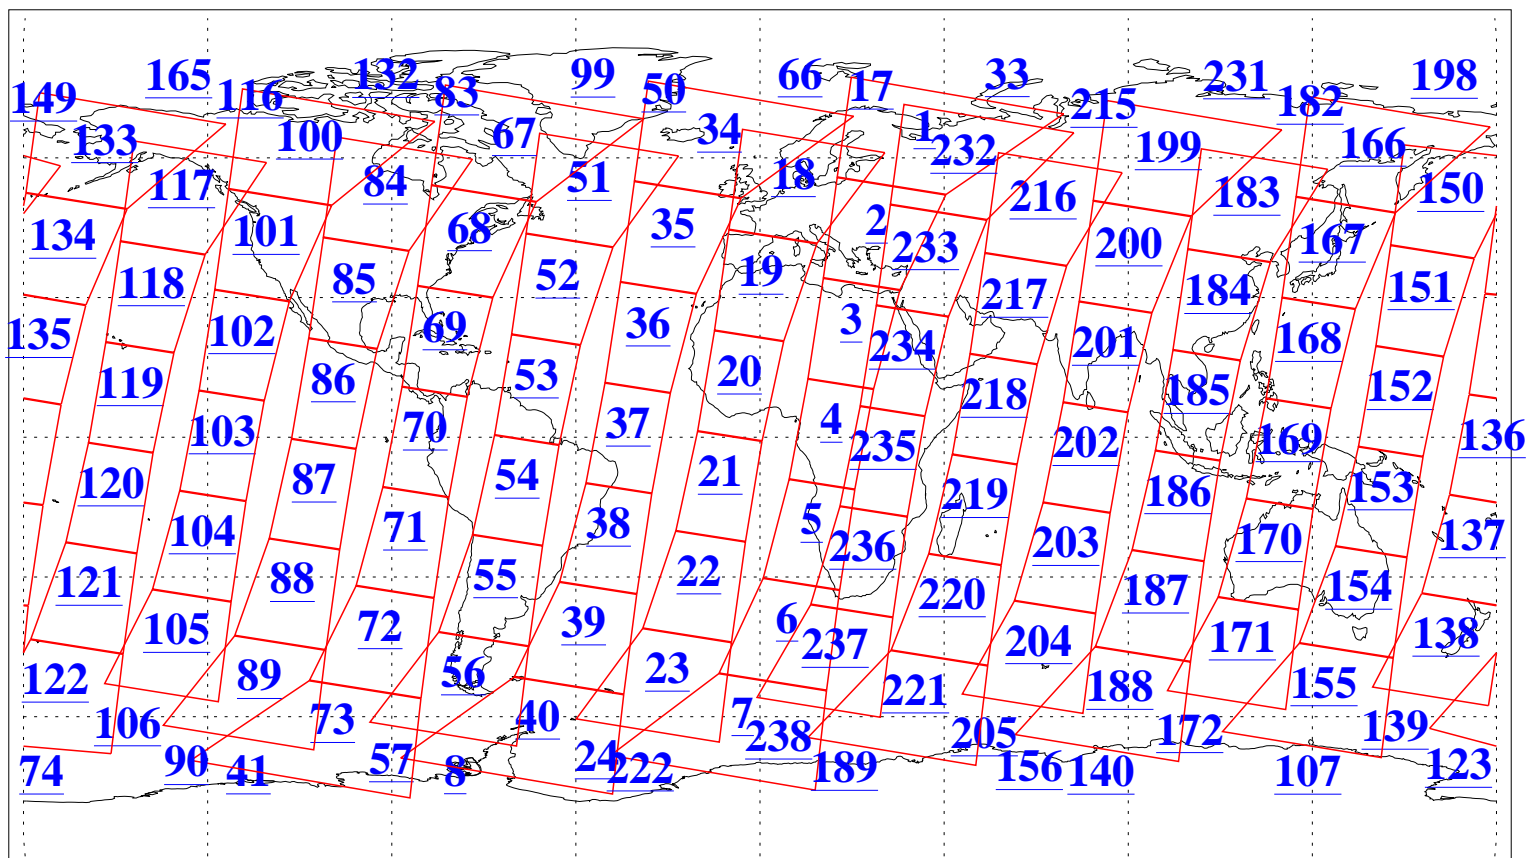

L1B Availability
AMSU Granules: 240
HSB Granules: 0
AIRS Granules: 240

28 Oct 2010
DoY 301
Aqua Day 3099
Granules: 1 to 120

Granules: 121 to 240

Legend: AMSU Available, HSB Available, AIRS Available

L1B Availability
AMSU Granules: 240
HSB Granules: 0
AIRS Granules: 240

28 Oct 2010
DoY 301
Aqua Day 3099

Ascending Granules

Descending Granules

Legend: AMSU Available, HSB Available, AIRS Available

L1B Availability
 AMSU Granules: 240
 HSB Granules: 0
 AIRS Granules: 240

28 Oct 2010
 DoY 301
 Aqua Day 3099

Northern Hemisphere Granules

Southern Hemisphere Granules

Legend: AMSU Available, HSB Available, AIRS Available