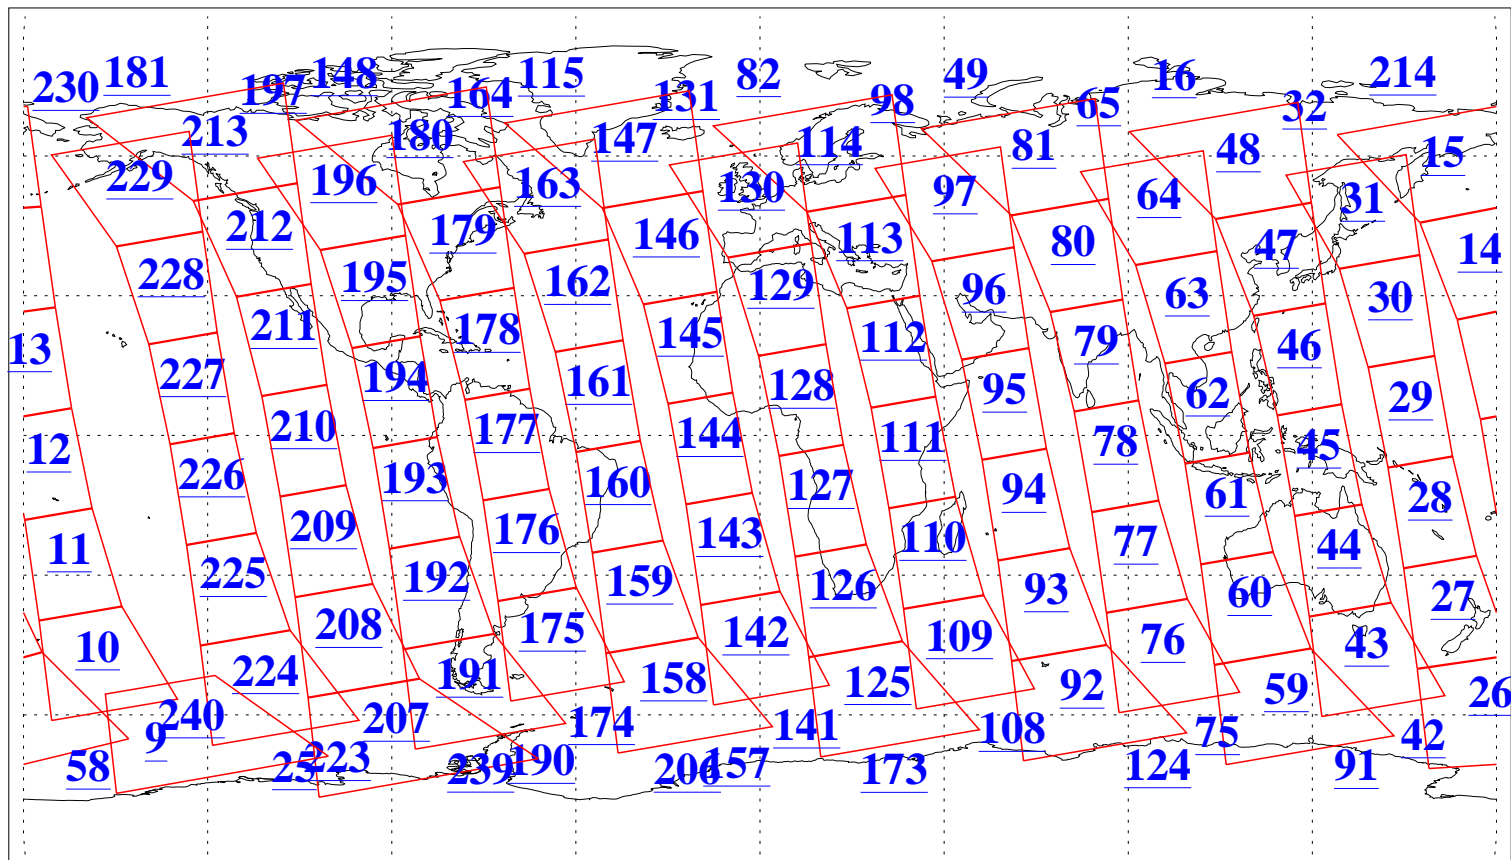

L1B Availability
AMSU Granules: 240
HSB Granules: 0
AIRS Granules: 240

28 Oct 2010
DoY 301
Aqua Day 3099
Granules: 1 to 120

Granules: 121 to 240

Legend: AMSU Available, HSB Available, AIRS Available

L1B Availability
AMSU Granules: 240
HSB Granules: 0
AIRS Granules: 240

28 Oct 2010
DoY 301
Aqua Day 3099

Ascending Granules

Descending Granules

Legend: AMSU Available, HSB Available, AIRS Available

L1B Availability
 AMSU Granules: 240
 HSB Granules: 0
 AIRS Granules: 240

28 Oct 2010
 DoY 301
 Aqua Day 3099

Northern Hemisphere Granules

Southern Hemisphere Granules

Legend: AMSU Available, HSB Available, AIRS Available