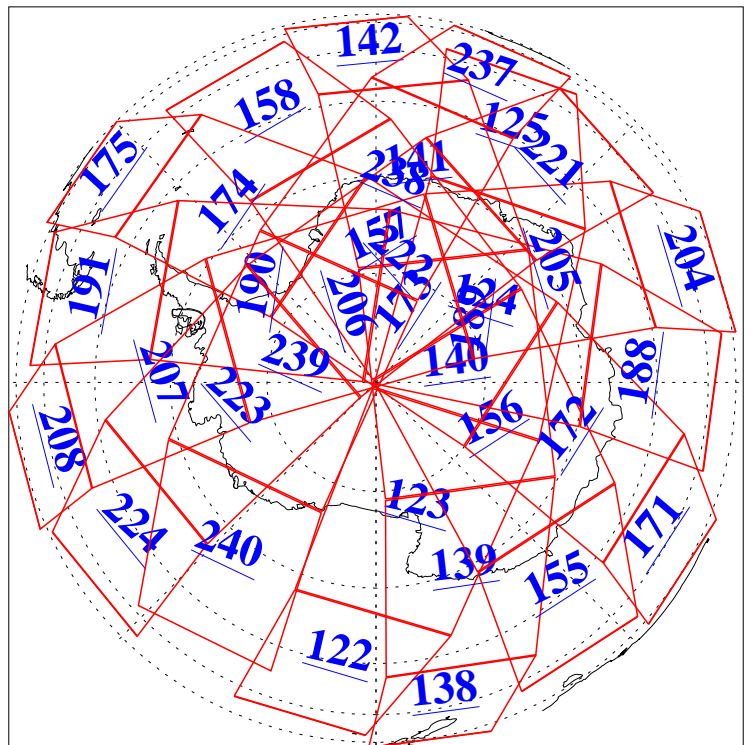

L1B Availability
AMSU Granules: 240
HSB Granules: 0
AIRS Granules: 240

28 Oct 2010
DoY 301
Aqua Day 3099
Granules: 1 to 120

Granules: 121 to 240

Legend: AMSU Available, HSB Available, AIRS Available

L1B Availability
AMSU Granules: 240
HSB Granules: 0
AIRS Granules: 240

28 Oct 2010
DoY 301
Aqua Day 3099

Ascending Granules

Descending Granules

Legend: AMSU Available, HSB Available, AIRS Available

L1B Availability
 AMSU Granules: 240
 HSB Granules: 0
 AIRS Granules: 240

28 Oct 2010
 DoY 301
 Aqua Day 3099

Northern Hemisphere Granules

Southern Hemisphere Granules

Legend: AMSU Available, HSB Available, AIRS Available