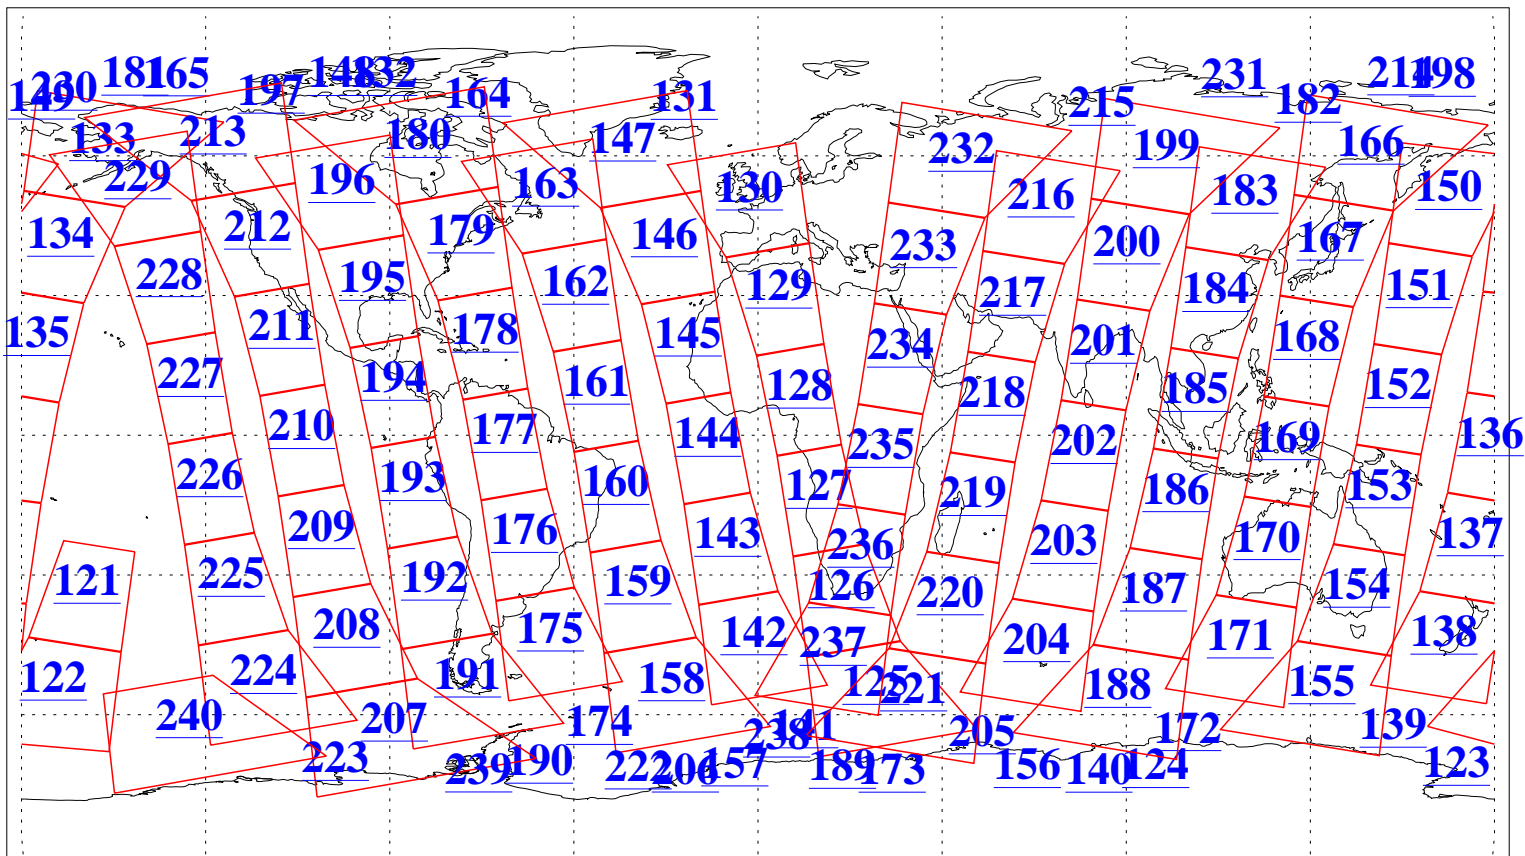

L1B Availability
AMSU Granules: 240
HSB Granules: 0
AIRS Granules: 240

28 Oct 2010
DoY 301
Aqua Day 3099
Granules: 1 to 120

Granules: 121 to 240

Legend: AMSU Available, HSB Available, AIRS Available

L1B Availability
AMSU Granules: 240
HSB Granules: 0
AIRS Granules: 240

28 Oct 2010
DoY 301
Aqua Day 3099

Ascending Granules

Descending Granules

Legend: AMSU Available, HSB Available, AIRS Available

L1B Availability
 AMSU Granules: 240
 HSB Granules: 0
 AIRS Granules: 240

28 Oct 2010
 DoY 301
 Aqua Day 3099