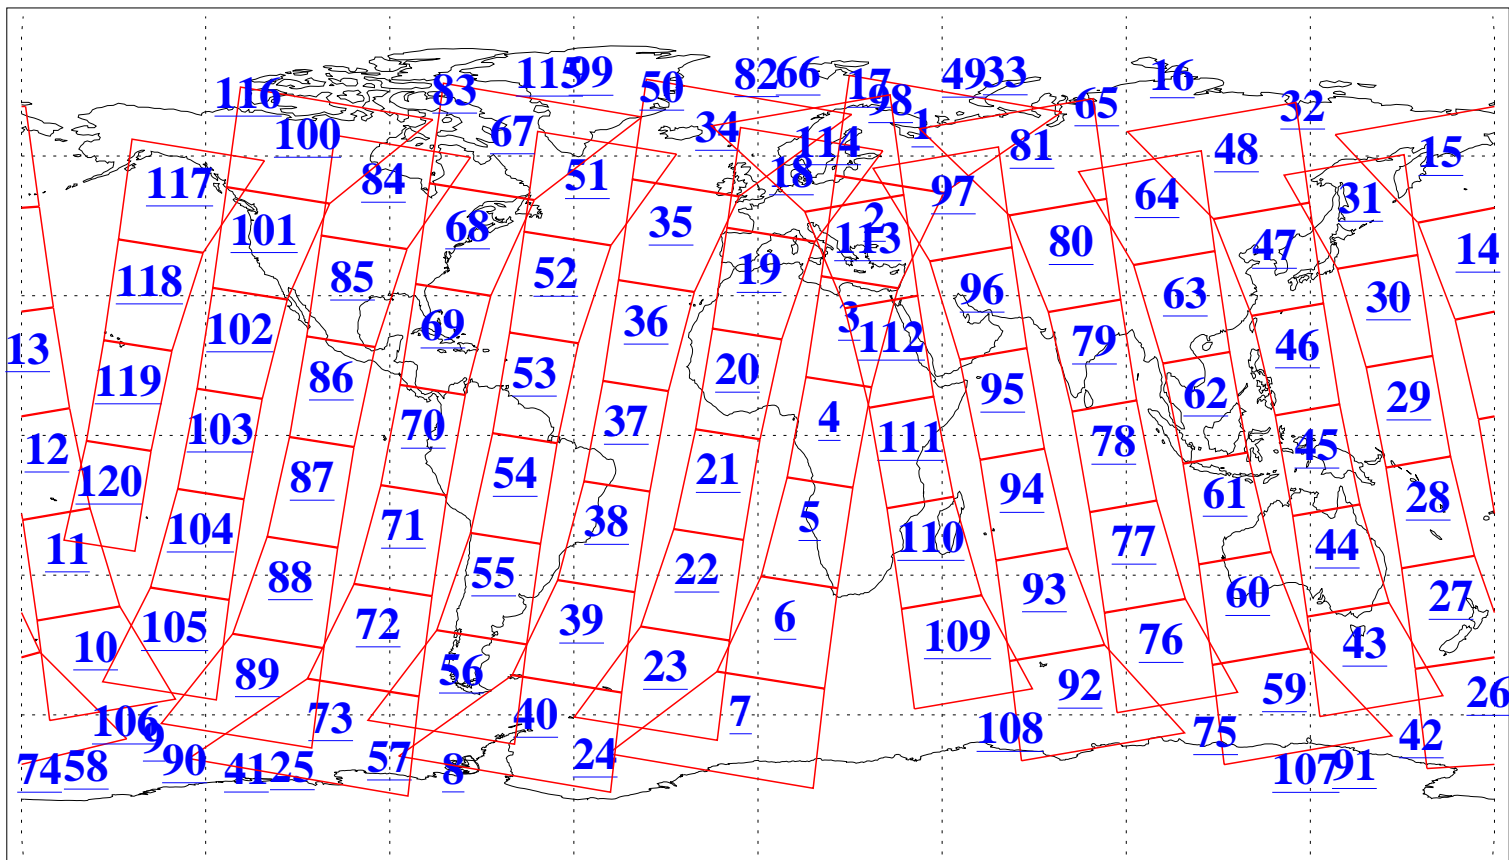

L1B Availability
AMSU Granules: 240
HSB Granules: 0
AIRS Granules: 240

28 Oct 2010
DoY 301
Aqua Day 3099
Granules: 1 to 120

Granules: 121 to 240

Legend: AMSU Available, HSB Available, AIRS Available

L1B Availability
AMSU Granules: 240
HSB Granules: 0
AIRS Granules: 240

28 Oct 2010
DoY 301
Aqua Day 3099

Ascending Granules

Descending Granules

Legend: AMSU Available, HSB Available, AIRS Available

L1B Availability
 AMSU Granules: 240
 HSB Granules: 0
 AIRS Granules: 240

28 Oct 2010
 DoY 301
 Aqua Day 3099

Northern Hemisphere Granules

Southern Hemisphere Granules

Legend: AMSU Available, HSB Available, AIRS Available