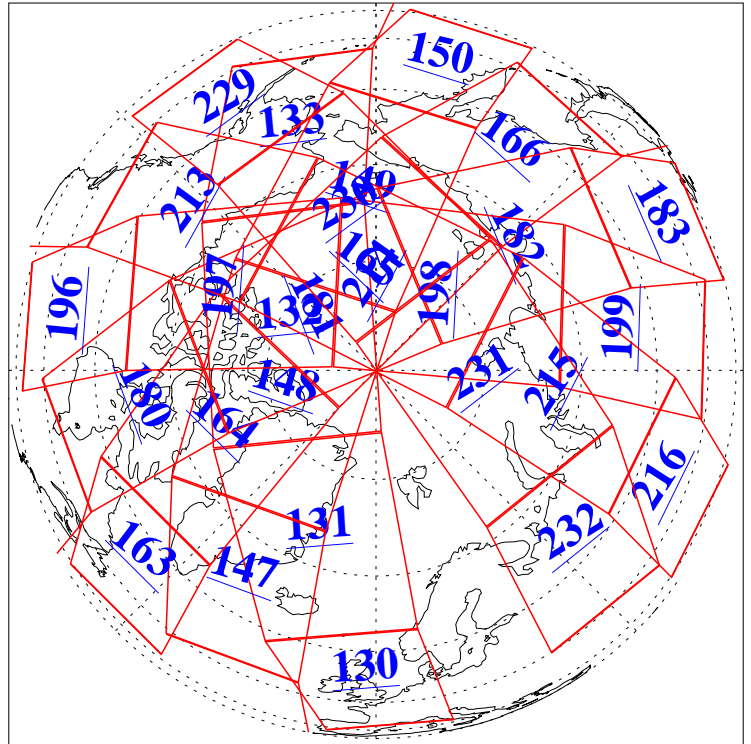

28 Oct 2010
DoY 301
Aqua Day 3099

Ascending Granules

Descending Granules

Legend: AMSU Available, HSB Available, AIRS Available

L1B Availability
 AMSU Granules: 240
 HSB Granules: 0
 AIRS Granules: 240

28 Oct 2010
 DoY 301
 Aqua Day 3099

Northern Hemisphere Granules

Southern Hemisphere Granules

Legend: AMSU Available, HSB Available, AIRS Available