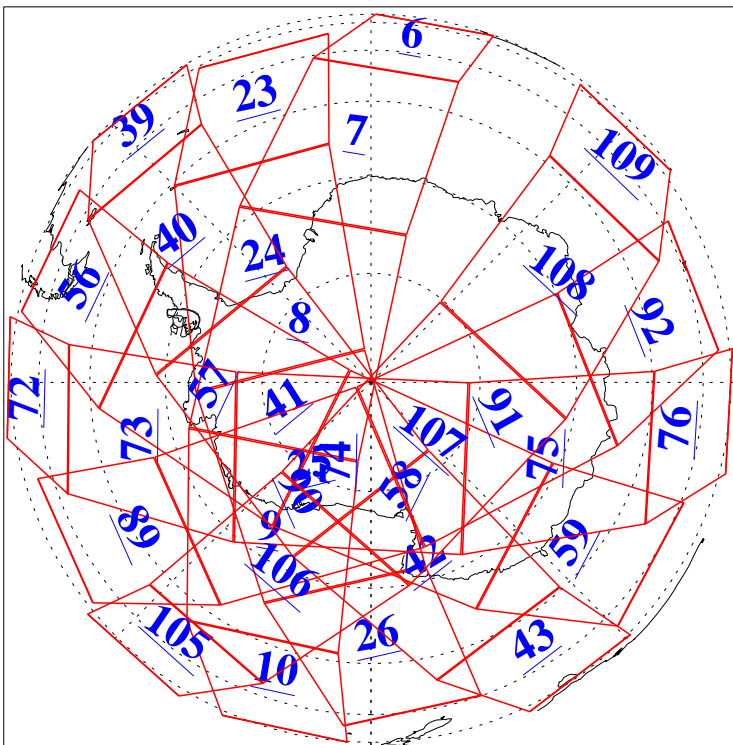

L1B Availability
AMSU Granules: 240
HSB Granules: 0
AIRS Granules: 240

28 Oct 2010
DoY 301
Aqua Day 3099
Granules: 1 to 120

Granules: 121 to 240

Legend: AMSU Available, HSB Available, AIRS Available

L1B Availability
AMSU Granules: 240
HSB Granules: 0
AIRS Granules: 240

28 Oct 2010
DoY 301
Aqua Day 3099

Ascending Granules

Descending Granules

Legend: AMSU Available, HSB Available, AIRS Available

L1B Availability
 AMSU Granules: 240
 HSB Granules: 0
 AIRS Granules: 240

28 Oct 2010
 DoY 301
 Aqua Day 3099

Northern Hemisphere Granules

Southern Hemisphere Granules

Legend: AMSU Available, HSB Available, AIRS Available