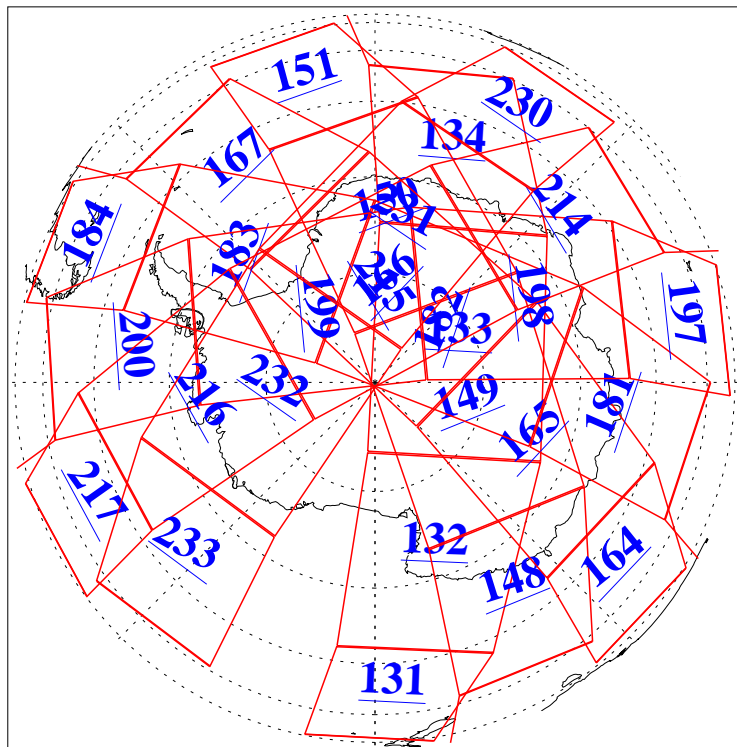

L1B Availability  
AMSU Granules: 240  
HSB Granules: 0  
AIRS Granules: 240

27 Oct 2010  
DoY 300  
Aqua Day 3098  
Granules: 1 to 120

Granules: 121 to 240

Legend: AMSU Available, HSB Available, AIRS Available

L1B Availability  
AMSU Granules: 240  
HSB Granules: 0  
AIRS Granules: 240

27 Oct 2010  
DoY 300  
Aqua Day 3098  
Ascending Granules

Descending Granules

Legend: AMSU Available, HSB Available, AIRS Available

L1B Availability  
 AMSU Granules: 240  
 HSB Granules: 0  
 AIRS Granules: 240

27 Oct 2010  
 DoY 300  
 Aqua Day 3098

Northern Hemisphere Granules

Southern Hemisphere Granules

Legend: AMSU Available, HSB Available, AIRS Available