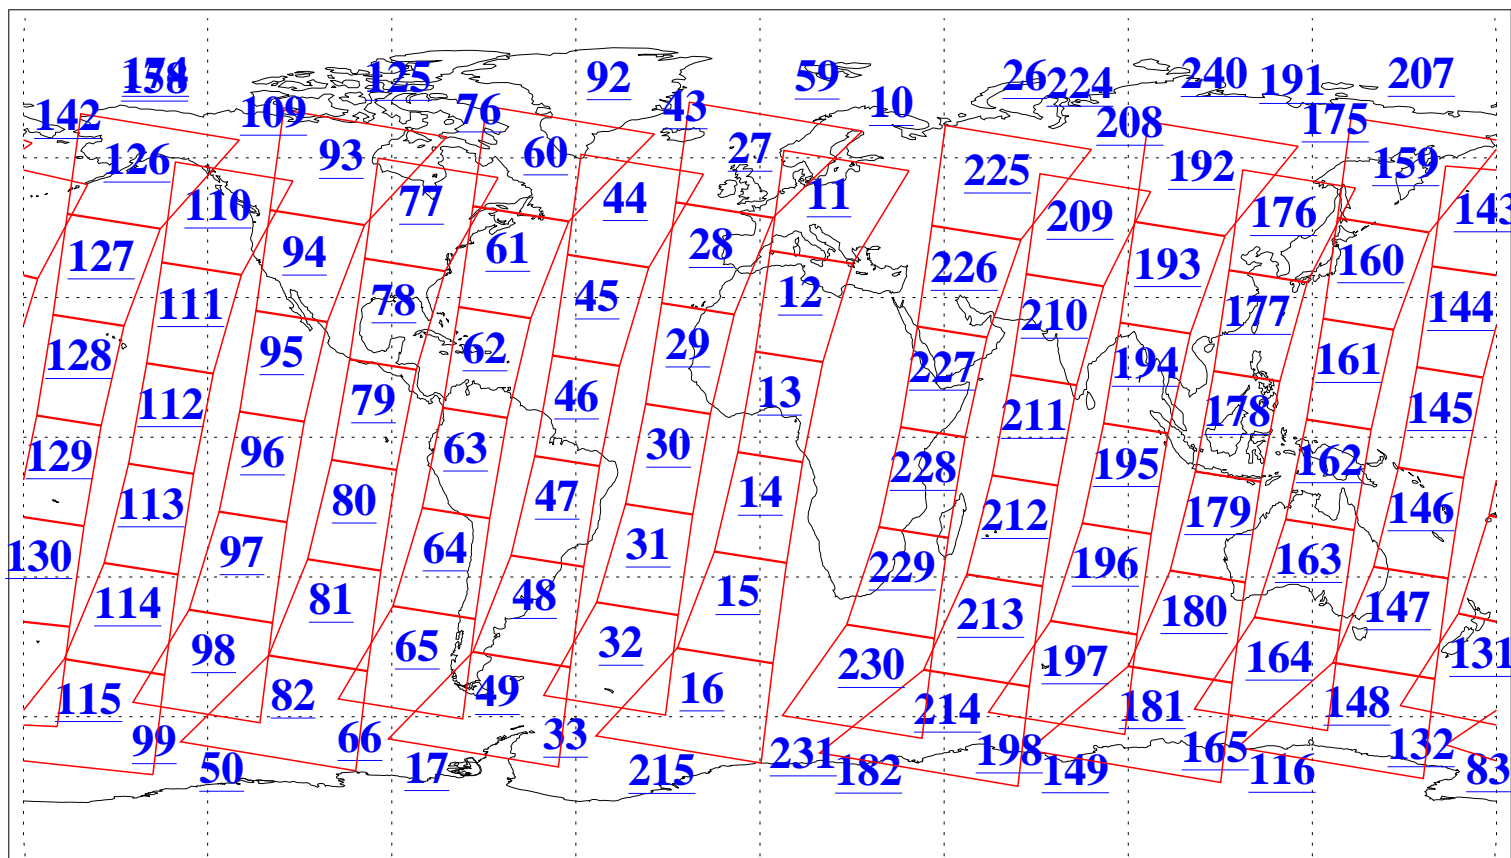

L1B Availability  
AMSU Granules: 240  
HSB Granules: 0  
AIRS Granules: 240

27 Oct 2010  
DoY 300  
Aqua Day 3098  
Granules: 1 to 120

Granules: 121 to 240

Legend: AMSU Available, HSB Available, AIRS Available

L1B Availability  
AMSU Granules: 240  
HSB Granules: 0  
AIRS Granules: 240

27 Oct 2010  
DoY 300  
Aqua Day 3098  
Ascending Granules

Descending Granules

Legend: AMSU Available, HSB Available, AIRS Available

L1B Availability  
 AMSU Granules: 240  
 HSB Granules: 0  
 AIRS Granules: 240

27 Oct 2010  
 DoY 300  
 Aqua Day 3098

Northern Hemisphere Granules

Southern Hemisphere Granules

Legend: AMSU Available, HSB Available, AIRS Available