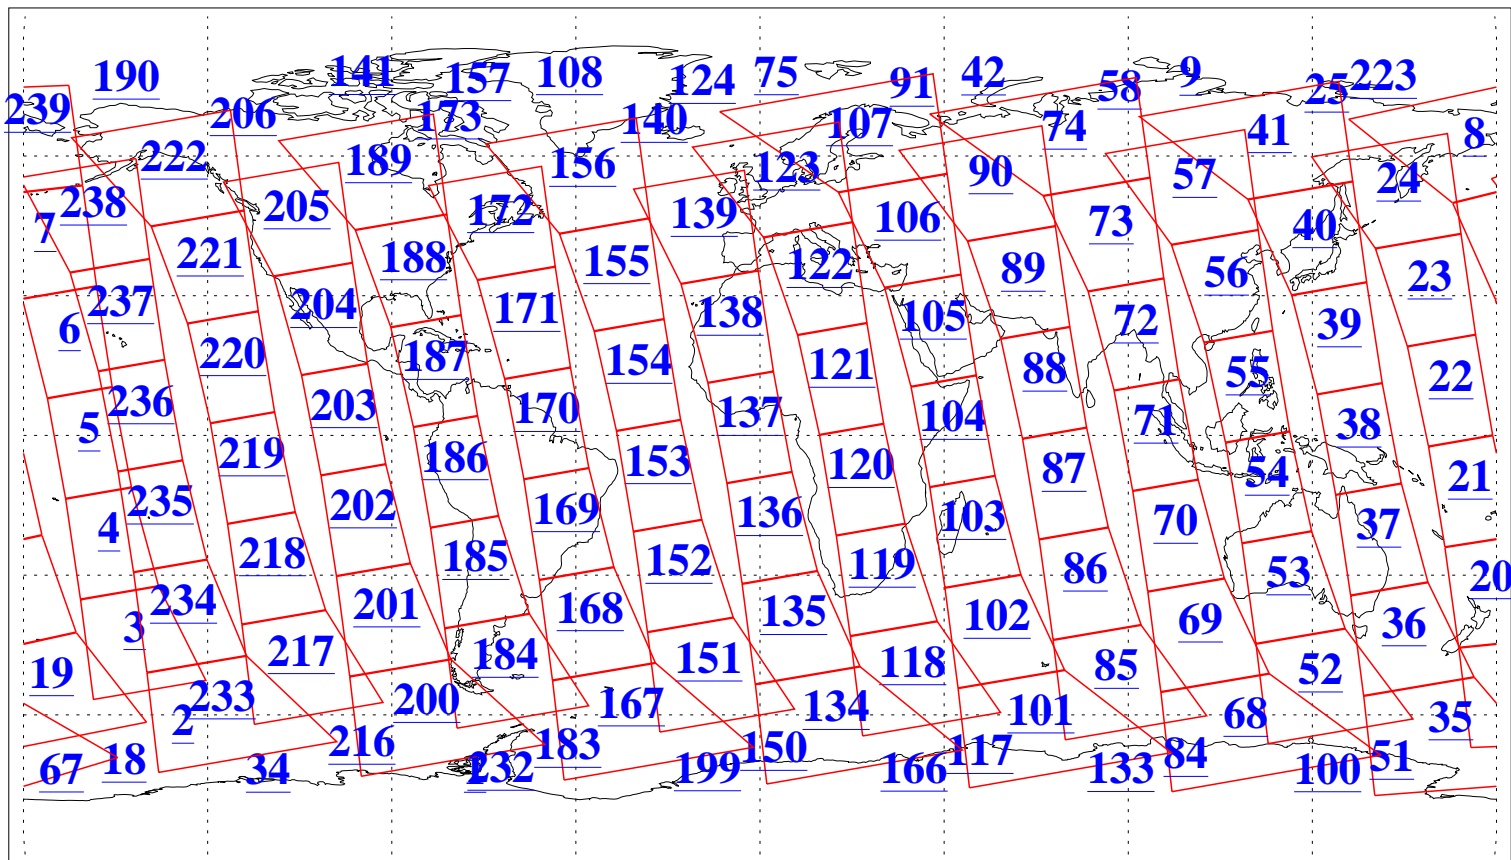

L1B Availability  
AMSU Granules: 240  
HSB Granules: 0  
AIRS Granules: 240

27 Oct 2010  
DoY 300  
Aqua Day 3098  
Granules: 1 to 120

Granules: 121 to 240

Legend: AMSU Available, HSB Available, AIRS Available

L1B Availability  
AMSU Granules: 240  
HSB Granules: 0  
AIRS Granules: 240

27 Oct 2010  
DoY 300  
Aqua Day 3098  
Ascending Granules

Descending Granules

Legend: AMSU Available, HSB Available, AIRS Available

L1B Availability  
 AMSU Granules: 240  
 HSB Granules: 0  
 AIRS Granules: 240

27 Oct 2010  
 DoY 300  
 Aqua Day 3098

Northern Hemisphere Granules

Southern Hemisphere Granules

Legend: AMSU Available, HSB Available, AIRS Available