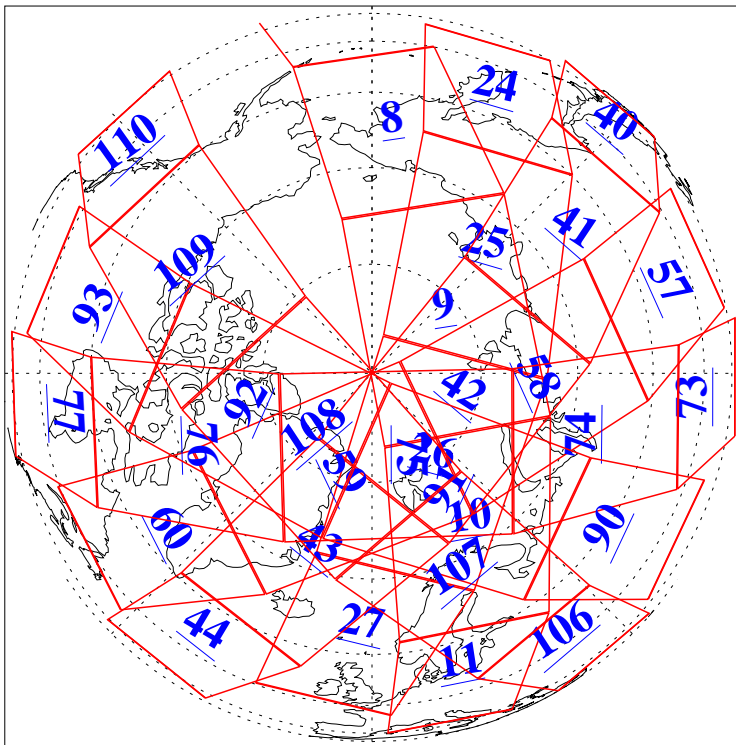

L1B Availability  
AMSU Granules: 240  
HSB Granules: 0  
AIRS Granules: 240

27 Oct 2010  
DoY 300  
Aqua Day 3098  
Granules: 1 to 120

Granules: 121 to 240

Legend: AMSU Available, HSB Available, AIRS Available

L1B Availability  
AMSU Granules: 240  
HSB Granules: 0  
AIRS Granules: 240

27 Oct 2010  
DoY 300  
Aqua Day 3098  
Ascending Granules

Descending Granules

Legend: AMSU Available, HSB Available, AIRS Available

L1B Availability  
 AMSU Granules: 240  
 HSB Granules: 0  
 AIRS Granules: 240

27 Oct 2010  
 DoY 300  
 Aqua Day 3098

Northern Hemisphere Granules

Southern Hemisphere Granules

Legend: AMSU Available, HSB Available, AIRS Available