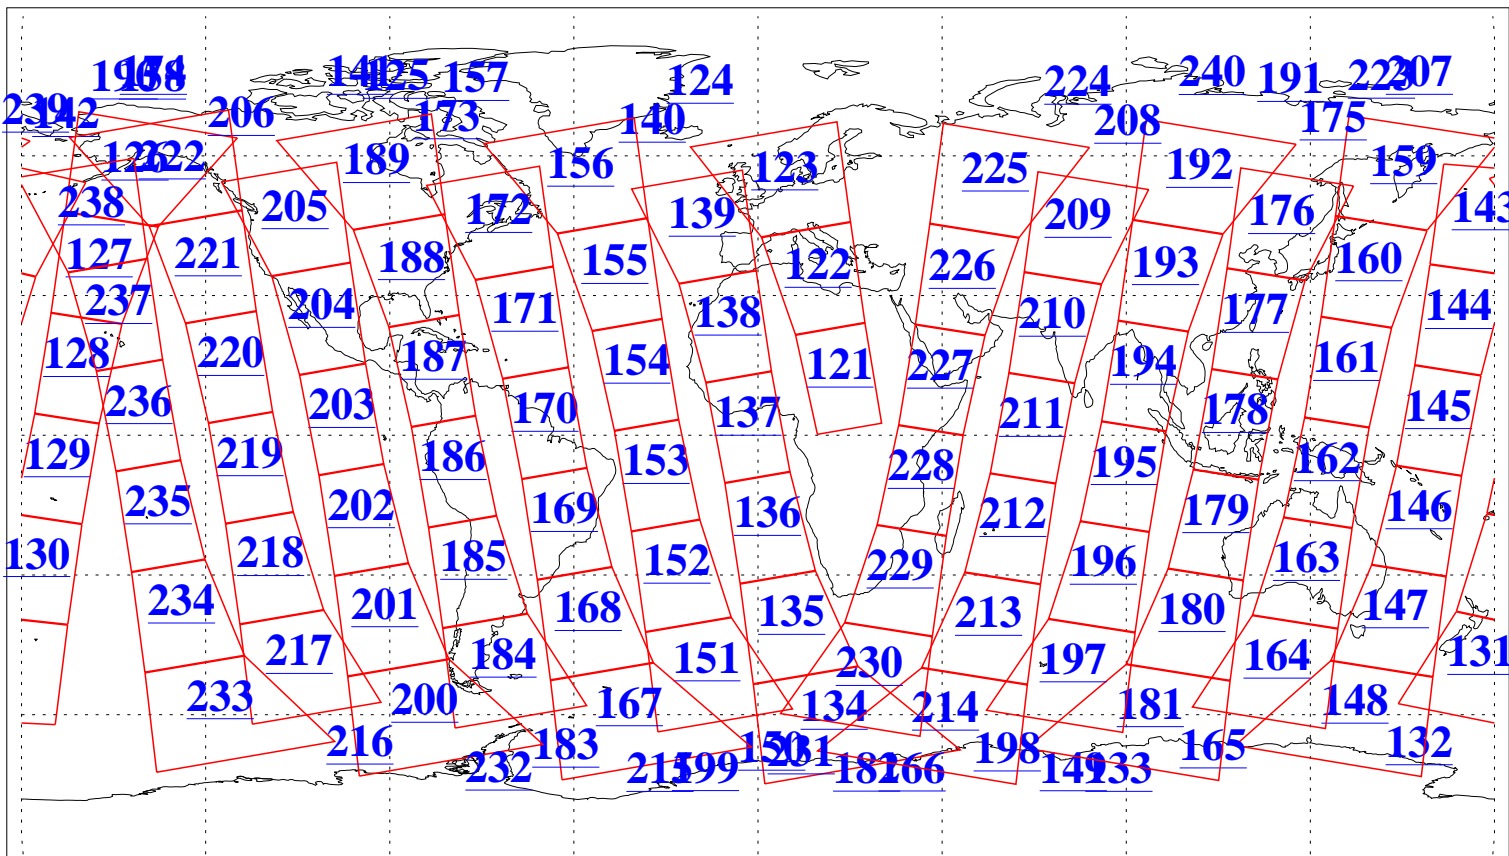

L1B Availability  
AMSU Granules: 240  
HSB Granules: 0  
AIRS Granules: 240

27 Oct 2010  
DoY 300  
Aqua Day 3098  
Granules: 1 to 120

Granules: 121 to 240

Legend: AMSU Available, HSB Available, AIRS Available

L1B Availability  
AMSU Granules: 240  
HSB Granules: 0  
AIRS Granules: 240

27 Oct 2010  
DoY 300  
Aqua Day 3098  
Ascending Granules

Descending Granules

Legend: AMSU Available, HSB Available, AIRS Available

L1B Availability  
 AMSU Granules: 240  
 HSB Granules: 0  
 AIRS Granules: 240

27 Oct 2010  
 DoY 300  
 Aqua Day 3098

Northern Hemisphere Granules

Southern Hemisphere Granules

Legend: AMSU Available, HSB Available, AIRS Available