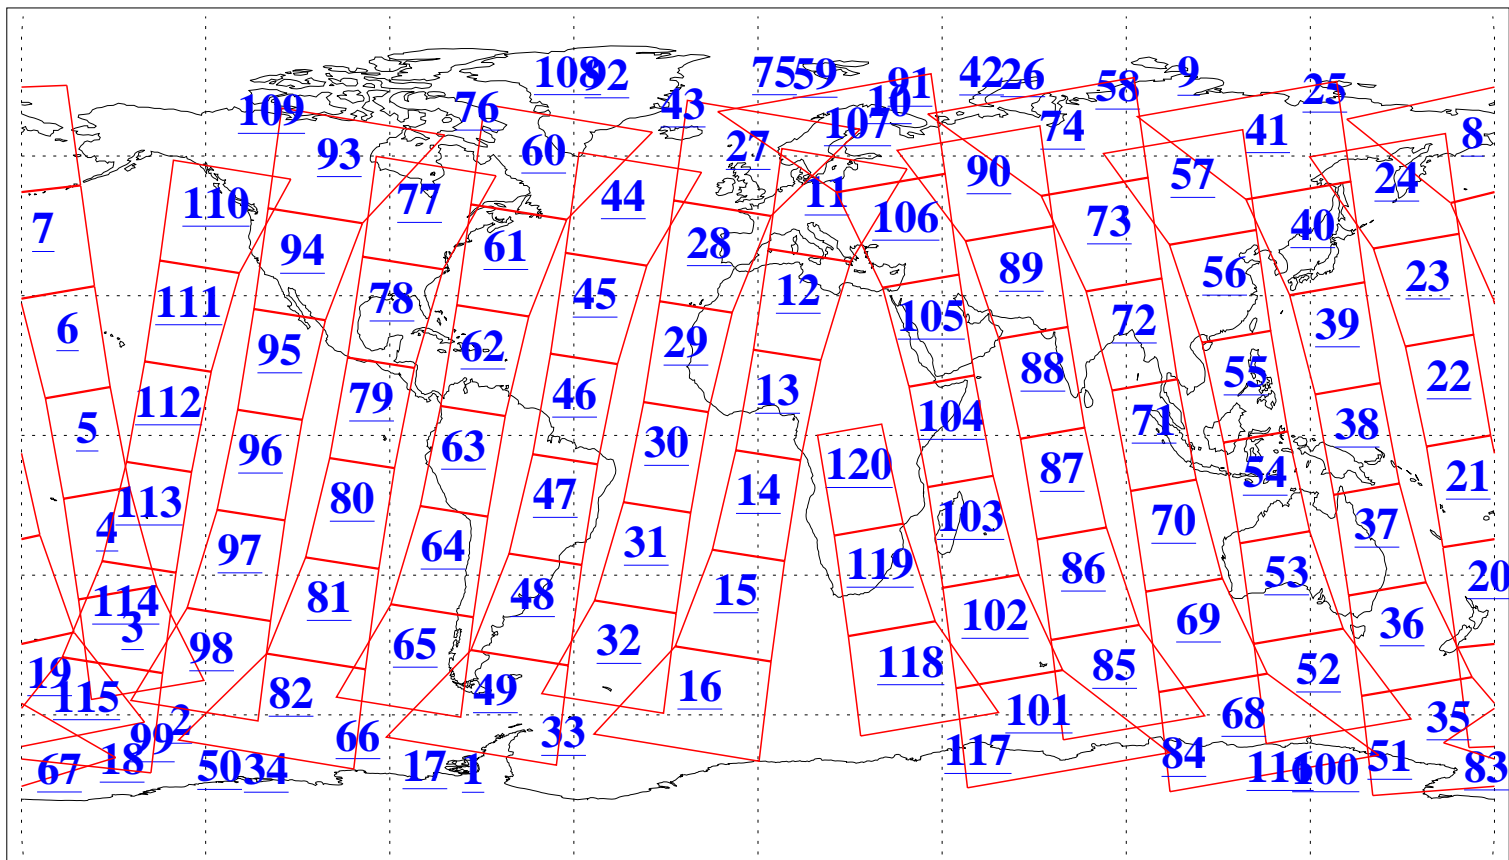

L1B Availability  
AMSU Granules: 240  
HSB Granules: 0  
AIRS Granules: 240

27 Oct 2010  
DoY 300  
Aqua Day 3098  
Granules: 1 to 120

Granules: 121 to 240

Legend: AMSU Available, HSB Available, AIRS Available

L1B Availability  
AMSU Granules: 240  
HSB Granules: 0  
AIRS Granules: 240

27 Oct 2010  
DoY 300  
Aqua Day 3098  
Ascending Granules

Descending Granules

Legend: AMSU Available, HSB Available, AIRS Available

L1B Availability  
 AMSU Granules: 240  
 HSB Granules: 0  
 AIRS Granules: 240

27 Oct 2010  
 DoY 300  
 Aqua Day 3098

Northern Hemisphere Granules

Southern Hemisphere Granules

Legend: AMSU Available, HSB Available, AIRS Available