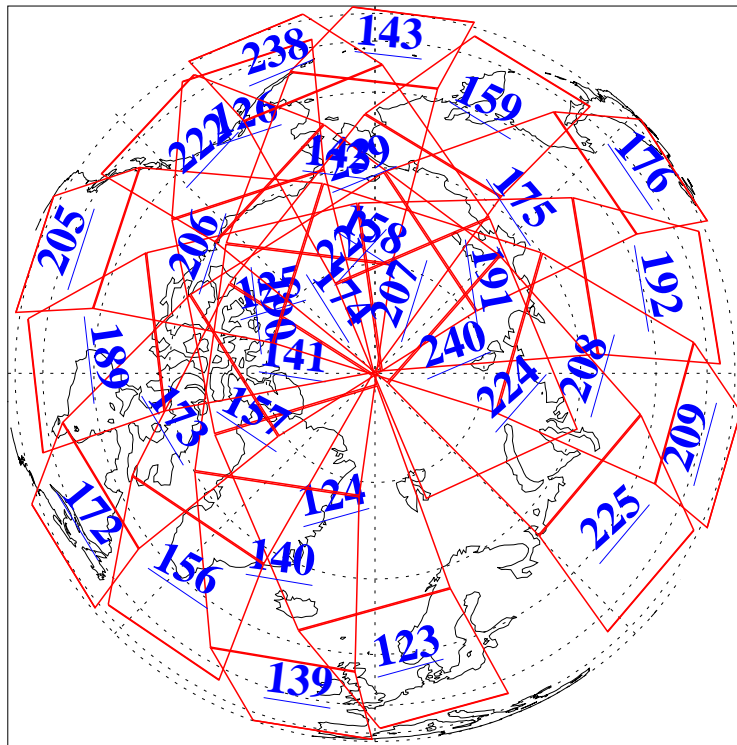

L1B Availability  
AMSU Granules: 240  
HSB Granules: 0  
AIRS Granules: 240

27 Oct 2010  
DoY 300  
Aqua Day 3098  
Granules: 1 to 120

Granules: 121 to 240

Legend: AMSU Available, HSB Available, AIRS Available

L1B Availability  
AMSU Granules: 240  
HSB Granules: 0  
AIRS Granules: 240

27 Oct 2010  
DoY 300  
Aqua Day 3098  
Ascending Granules

Descending Granules

Legend: AMSU Available, HSB Available, AIRS Available

L1B Availability  
 AMSU Granules: 240  
 HSB Granules: 0  
 AIRS Granules: 240

27 Oct 2010  
 DoY 300  
 Aqua Day 3098

Northern Hemisphere Granules

Southern Hemisphere Granules

Legend: AMSU Available, HSB Available, AIRS Available