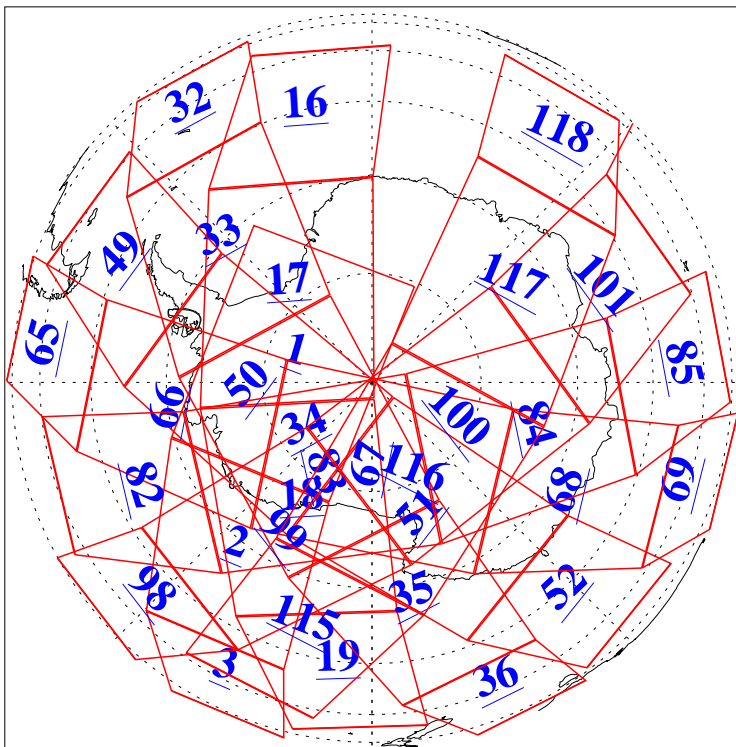

L1B Availability  
AMSU Granules: 240  
HSB Granules: 0  
AIRS Granules: 240

27 Oct 2010  
DoY 300  
Aqua Day 3098  
Granules: 1 to 120

Granules: 121 to 240

Legend: AMSU Available, HSB Available, AIRS Available

L1B Availability  
AMSU Granules: 240  
HSB Granules: 0  
AIRS Granules: 240

27 Oct 2010  
DoY 300  
Aqua Day 3098  
Ascending Granules

Descending Granules

Legend: AMSU Available, HSB Available, AIRS Available

L1B Availability  
 AMSU Granules: 240  
 HSB Granules: 0  
 AIRS Granules: 240

27 Oct 2010  
 DoY 300  
 Aqua Day 3098

Northern Hemisphere Granules

Southern Hemisphere Granules

Legend: AMSU Available, HSB Available, AIRS Available