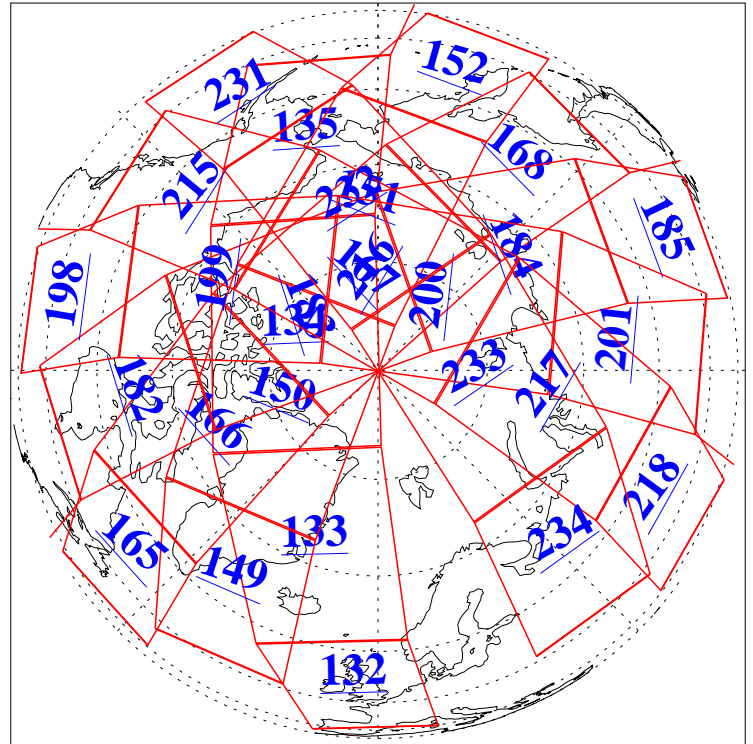

L1B Availability
AMSU Granules: 240
HSB Granules: 0
AIRS Granules: 240

26 Oct 2010
DoY 299
Aqua Day 3097
Granules: 1 to 120

Granules: 121 to 240

Legend: AMSU Available, HSB Available, AIRS Available

L1B Availability
AMSU Granules: 240
HSB Granules: 0
AIRS Granules: 240

26 Oct 2010
DoY 299
Aqua Day 3097

Ascending Granules

Descending Granules

Legend: AMSU Available, HSB Available, AIRS Available

L1B Availability
 AMSU Granules: 240
 HSB Granules: 0
 AIRS Granules: 240

26 Oct 2010
 DoY 299
 Aqua Day 3097

Northern Hemisphere Granules

Southern Hemisphere Granules

Legend: AMSU Available, HSB Available, AIRS Available