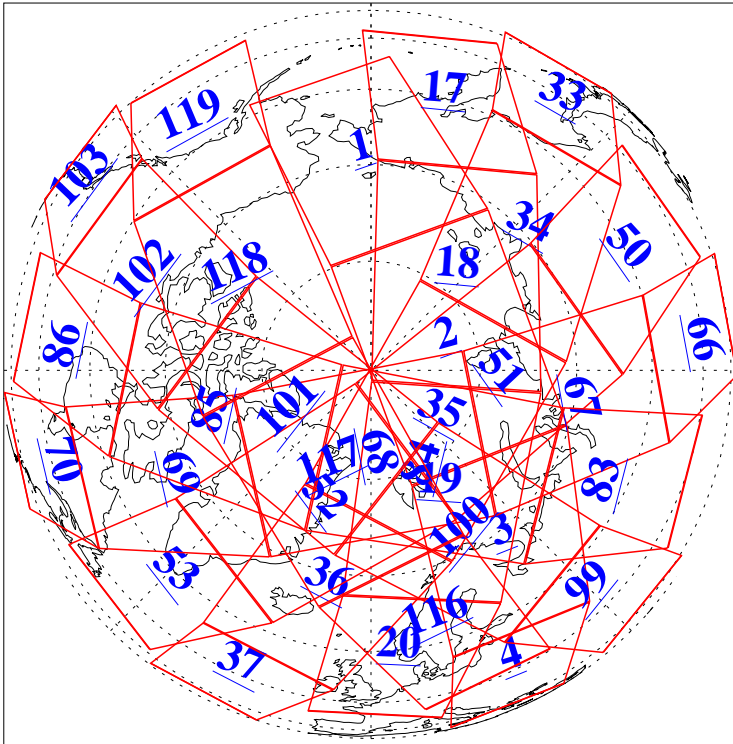

L1B Availability
AMSU Granules: 240
HSB Granules: 0
AIRS Granules: 240

26 Oct 2010
DoY 299
Aqua Day 3097
Granules: 1 to 120

Granules: 121 to 240

Legend: AMSU Available, HSB Available, AIRS Available

L1B Availability
AMSU Granules: 240
HSB Granules: 0
AIRS Granules: 240

26 Oct 2010
DoY 299
Aqua Day 3097

Ascending Granules

Descending Granules

Legend: AMSU Available, HSB Available, AIRS Available

L1B Availability
 AMSU Granules: 240
 HSB Granules: 0
 AIRS Granules: 240

26 Oct 2010
 DoY 299
 Aqua Day 3097

Northern Hemisphere Granules

Southern Hemisphere Granules

Legend: AMSU Available, HSB Available, AIRS Available