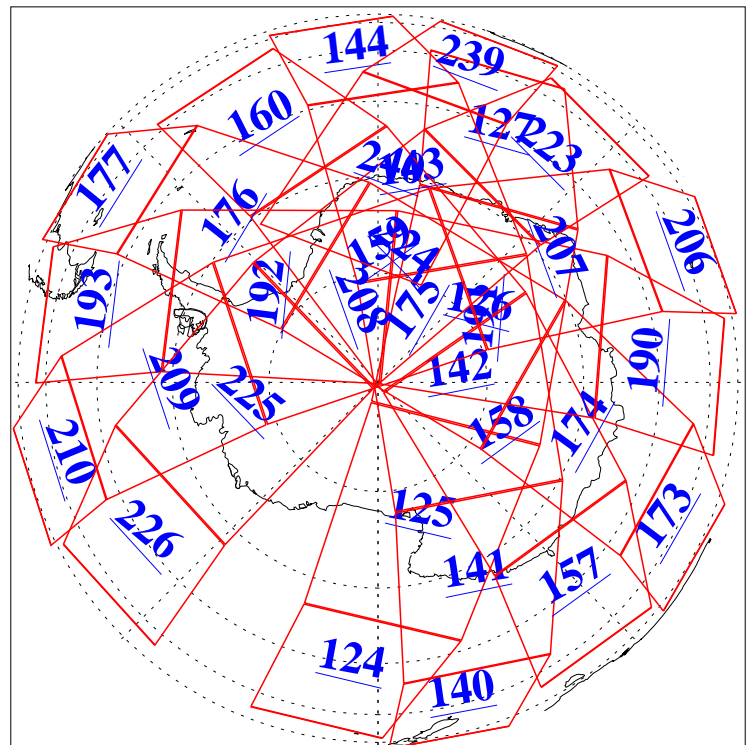

L1B Availability
AMSU Granules: 240
HSB Granules: 0
AIRS Granules: 240

26 Oct 2010
DoY 299
Aqua Day 3097
Granules: 1 to 120

Granules: 121 to 240

Legend: AMSU Available, HSB Available, AIRS Available

L1B Availability
AMSU Granules: 240
HSB Granules: 0
AIRS Granules: 240

26 Oct 2010
DoY 299
Aqua Day 3097

Ascending Granules

Descending Granules

Legend: AMSU Available, HSB Available, AIRS Available

L1B Availability
 AMSU Granules: 240
 HSB Granules: 0
 AIRS Granules: 240

26 Oct 2010
 DoY 299
 Aqua Day 3097

Northern Hemisphere Granules

Southern Hemisphere Granules

Legend: AMSU Available, HSB Available, AIRS Available