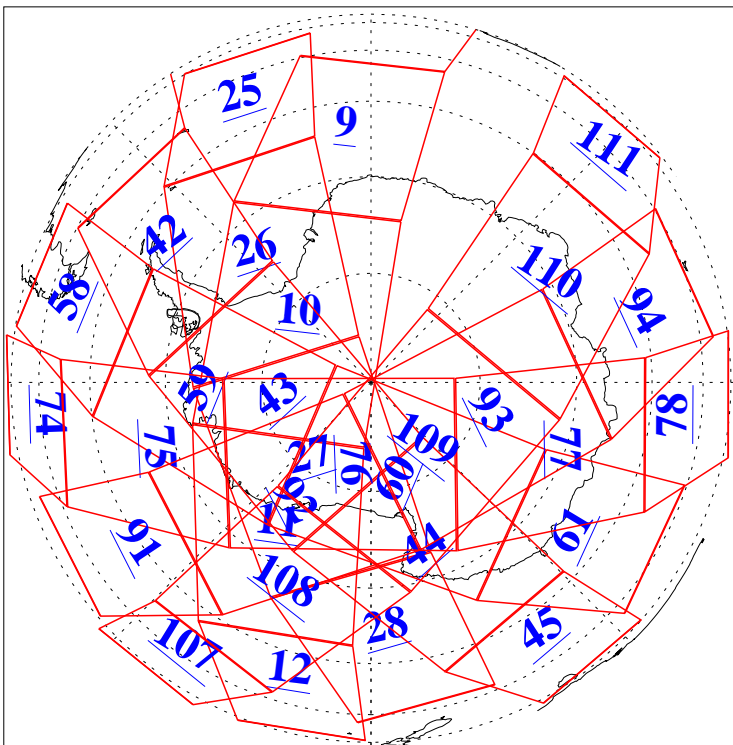

L1B Availability
AMSU Granules: 240
HSB Granules: 0
AIRS Granules: 240

26 Oct 2010
DoY 299
Aqua Day 3097
Granules: 1 to 120

Granules: 121 to 240

Legend: AMSU Available, HSB Available, AIRS Available

L1B Availability
AMSU Granules: 240
HSB Granules: 0
AIRS Granules: 240

26 Oct 2010
DoY 299
Aqua Day 3097

Ascending Granules

Descending Granules

Legend: AMSU Available, HSB Available, AIRS Available

L1B Availability
 AMSU Granules: 240
 HSB Granules: 0
 AIRS Granules: 240

26 Oct 2010
 DoY 299
 Aqua Day 3097

Northern Hemisphere Granules

Southern Hemisphere Granules

Legend: AMSU Available, HSB Available, AIRS Available