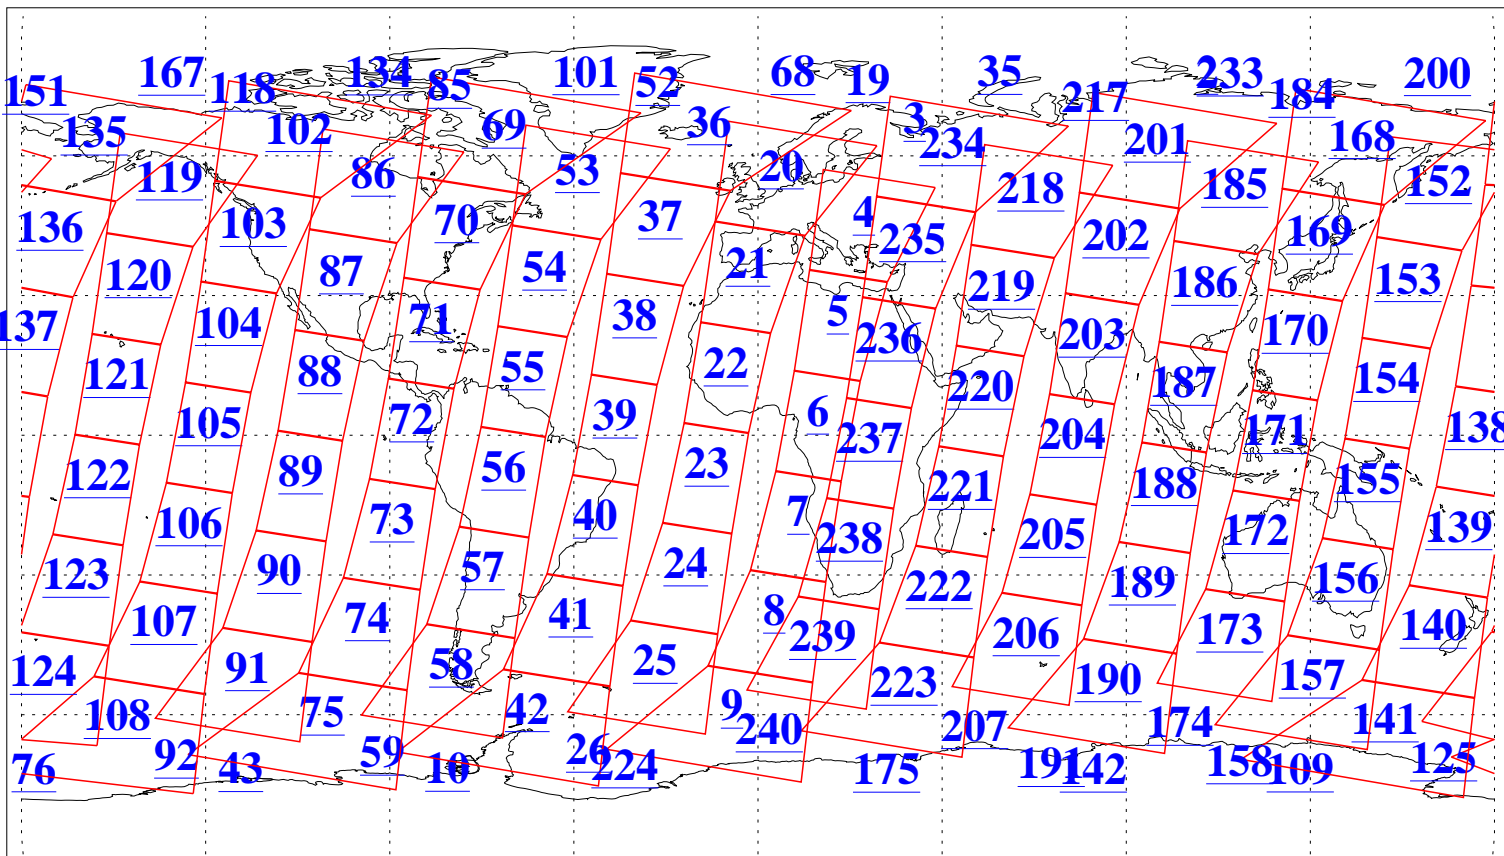

L1B Availability
AMSU Granules: 240
HSB Granules: 0
AIRS Granules: 240

26 Oct 2010
DoY 299
Aqua Day 3097
Granules: 1 to 120

Granules: 121 to 240

Legend: AMSU Available, HSB Available, AIRS Available

L1B Availability
AMSU Granules: 240
HSB Granules: 0
AIRS Granules: 240

26 Oct 2010
DoY 299
Aqua Day 3097

Ascending Granules

Descending Granules

Legend: AMSU Available, HSB Available, AIRS Available

L1B Availability
 AMSU Granules: 240
 HSB Granules: 0
 AIRS Granules: 240

26 Oct 2010
 DoY 299
 Aqua Day 3097

Northern Hemisphere Granules

Southern Hemisphere Granules

Legend: AMSU Available, HSB Available, AIRS Available