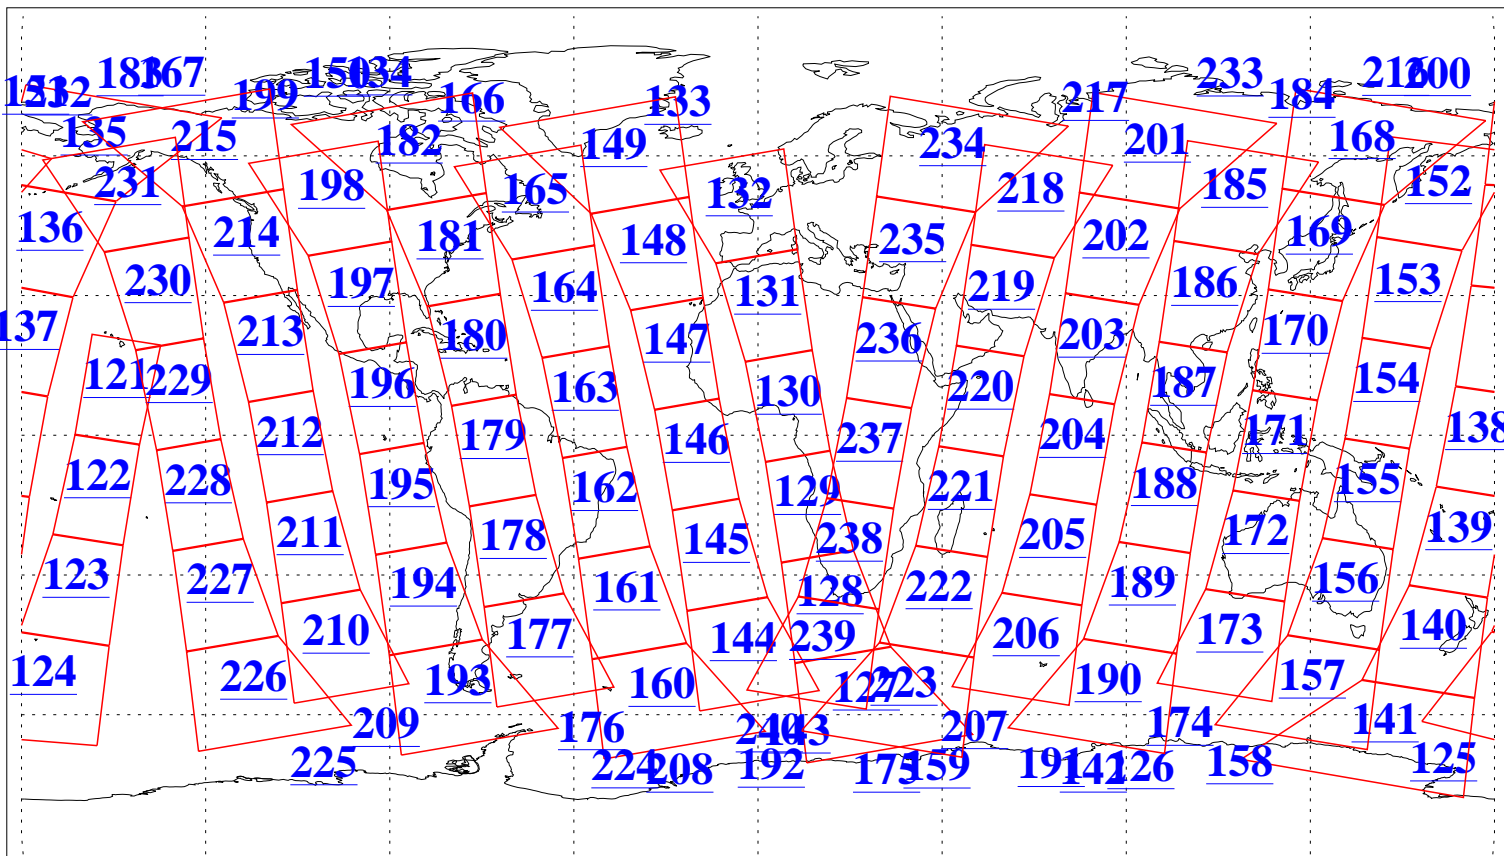

L1B Availability
AMSU Granules: 240
HSB Granules: 0
AIRS Granules: 240

26 Oct 2010
DoY 299
Aqua Day 3097
Granules: 1 to 120

Granules: 121 to 240

Legend: AMSU Available, HSB Available, AIRS Available

L1B Availability
AMSU Granules: 240
HSB Granules: 0
AIRS Granules: 240

26 Oct 2010
DoY 299
Aqua Day 3097

Ascending Granules

Descending Granules

Legend: AMSU Available, HSB Available, AIRS Available

L1B Availability
 AMSU Granules: 240
 HSB Granules: 0
 AIRS Granules: 240

26 Oct 2010
 DoY 299
 Aqua Day 3097

Northern Hemisphere Granules

Southern Hemisphere Granules

Legend: AMSU Available, HSB Available, AIRS Available