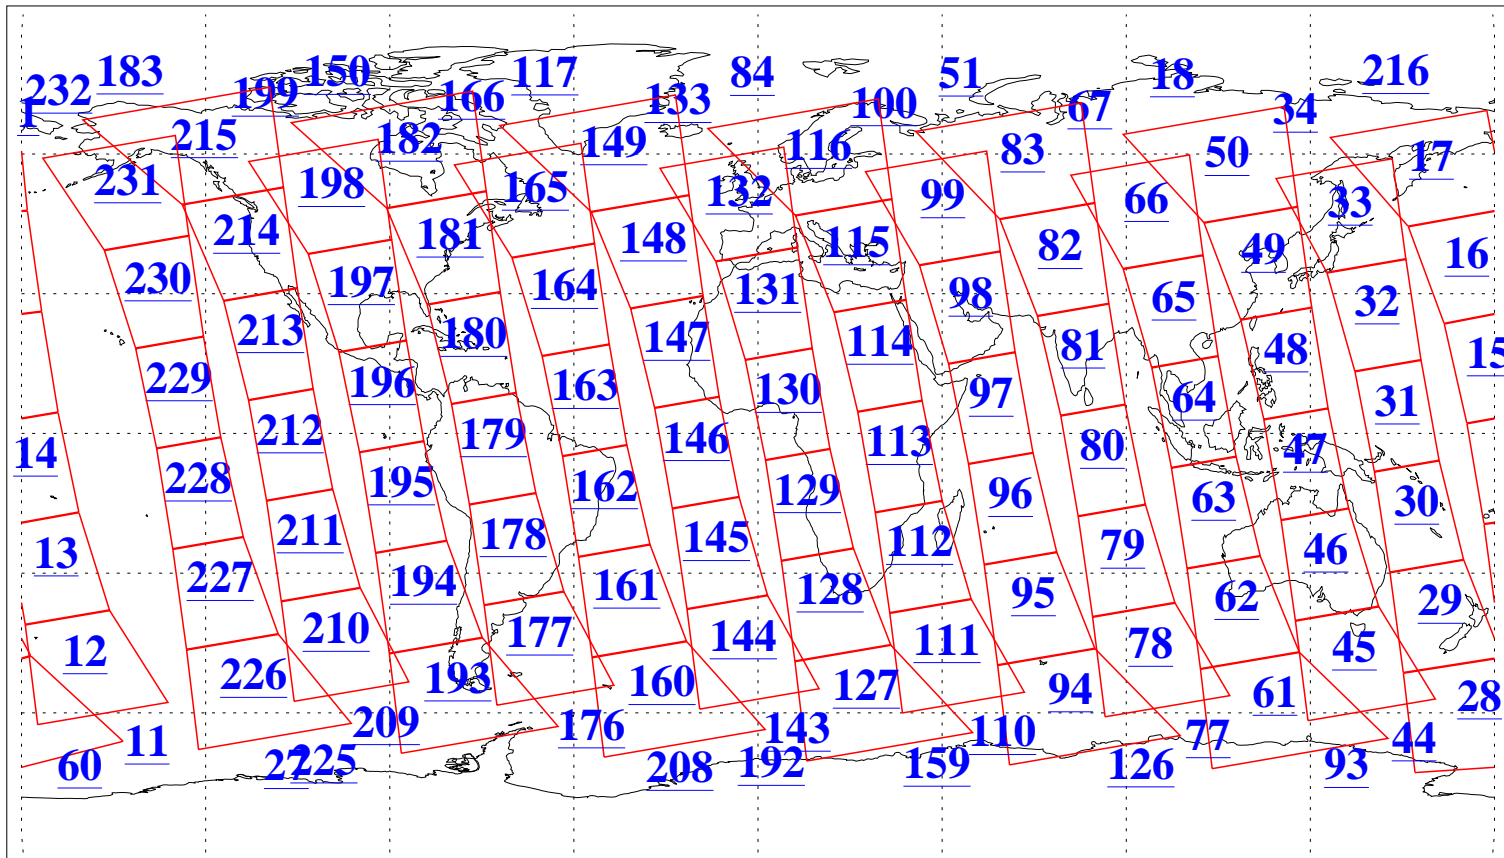

L1B Availability
AMSU Granules: 240
HSB Granules: 0
AIRS Granules: 240

26 Oct 2010
DoY 299
Aqua Day 3097
Granules: 1 to 120

Granules: 121 to 240

Legend: AMSU Available, HSB Available, AIRS Available

L1B Availability
AMSU Granules: 240
HSB Granules: 0
AIRS Granules: 240

26 Oct 2010
DoY 299
Aqua Day 3097

Ascending Granules

Descending Granules

Legend: AMSU Available, HSB Available, AIRS Available

L1B Availability
 AMSU Granules: 240
 HSB Granules: 0
 AIRS Granules: 240

26 Oct 2010
 DoY 299
 Aqua Day 3097

Northern Hemisphere Granules

Southern Hemisphere Granules

Legend: AMSU Available, HSB Available, AIRS Available