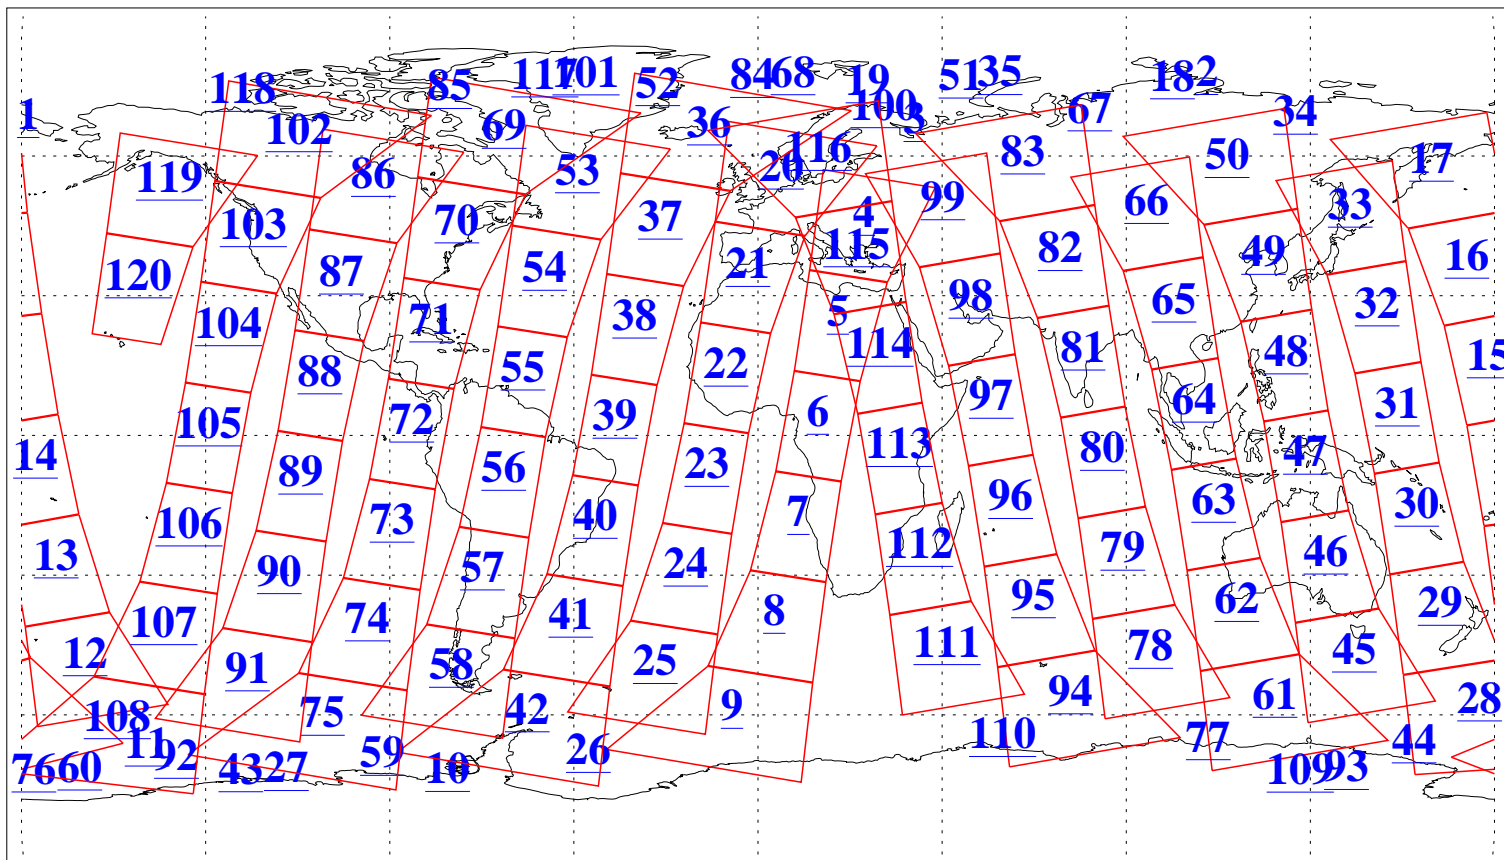

L1B Availability
AMSU Granules: 240
HSB Granules: 0
AIRS Granules: 240

26 Oct 2010
DoY 299
Aqua Day 3097
Granules: 1 to 120

Granules: 121 to 240

Legend: AMSU Available, HSB Available, AIRS Available

L1B Availability
AMSU Granules: 240
HSB Granules: 0
AIRS Granules: 240

26 Oct 2010
DoY 299
Aqua Day 3097

Ascending Granules

Descending Granules

Legend: AMSU Available, HSB Available, AIRS Available

L1B Availability
 AMSU Granules: 240
 HSB Granules: 0
 AIRS Granules: 240

26 Oct 2010
 DoY 299
 Aqua Day 3097

Northern Hemisphere Granules

Southern Hemisphere Granules

Legend: AMSU Available, HSB Available, AIRS Available