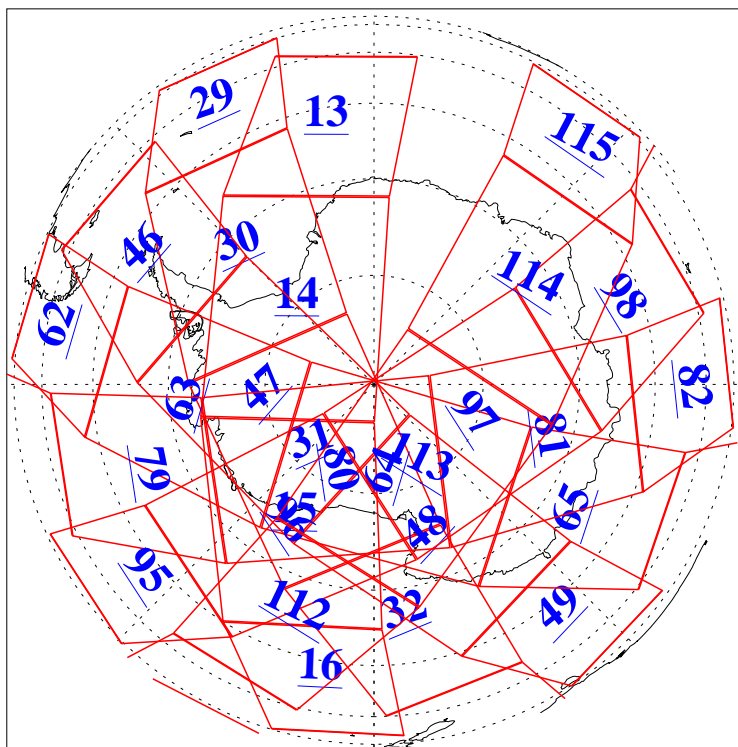

L1B Availability
AMSU Granules: 240
HSB Granules: 0
AIRS Granules: 240

22 Oct 2010
DoY 295
Aqua Day 3093
Granules: 1 to 120

Granules: 121 to 240

Legend: AMSU Available, HSB Available, AIRS Available

L1B Availability
AMSU Granules: 240
HSB Granules: 0
AIRS Granules: 240

22 Oct 2010
DoY 295
Aqua Day 3093

Ascending Granules

Descending Granules

Legend: AMSU Available, HSB Available, AIRS Available

L1B Availability
 AMSU Granules: 240
 HSB Granules: 0
 AIRS Granules: 240

22 Oct 2010
 DoY 295
 Aqua Day 3093

Northern Hemisphere Granules

Southern Hemisphere Granules

Legend: AMSU Available, HSB Available, AIRS Available