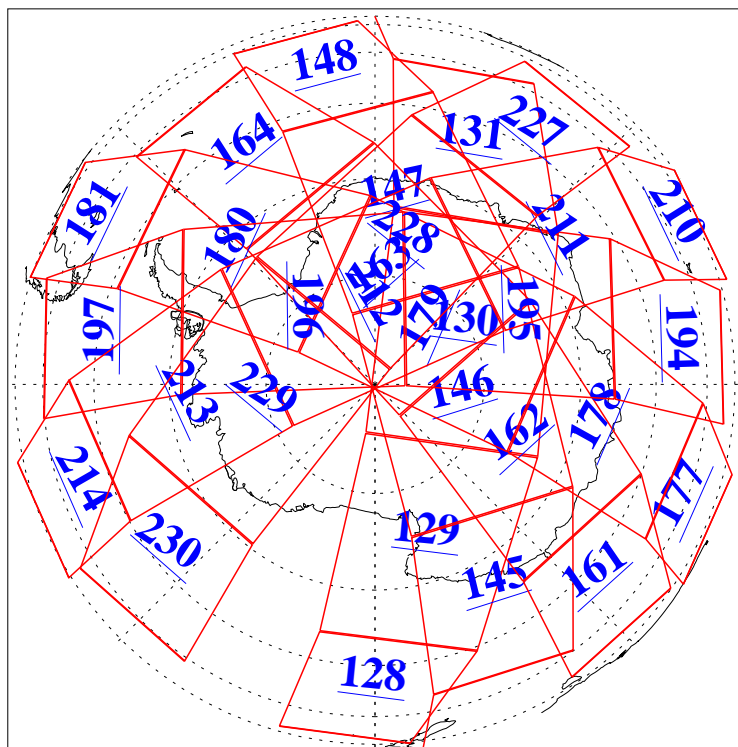

L1B Availability
AMSU Granules: 240
HSB Granules: 0
AIRS Granules: 240

22 Oct 2010
DoY 295
Aqua Day 3093
Granules: 1 to 120

Granules: 121 to 240

Legend: AMSU Available, HSB Available, AIRS Available

L1B Availability
AMSU Granules: 240
HSB Granules: 0
AIRS Granules: 240

22 Oct 2010
DoY 295
Aqua Day 3093

Ascending Granules

Descending Granules

Legend: AMSU Available, HSB Available, AIRS Available

L1B Availability
 AMSU Granules: 240
 HSB Granules: 0
 AIRS Granules: 240

22 Oct 2010
 DoY 295
 Aqua Day 3093

Northern Hemisphere Granules

Southern Hemisphere Granules

Legend: AMSU Available, HSB Available, AIRS Available