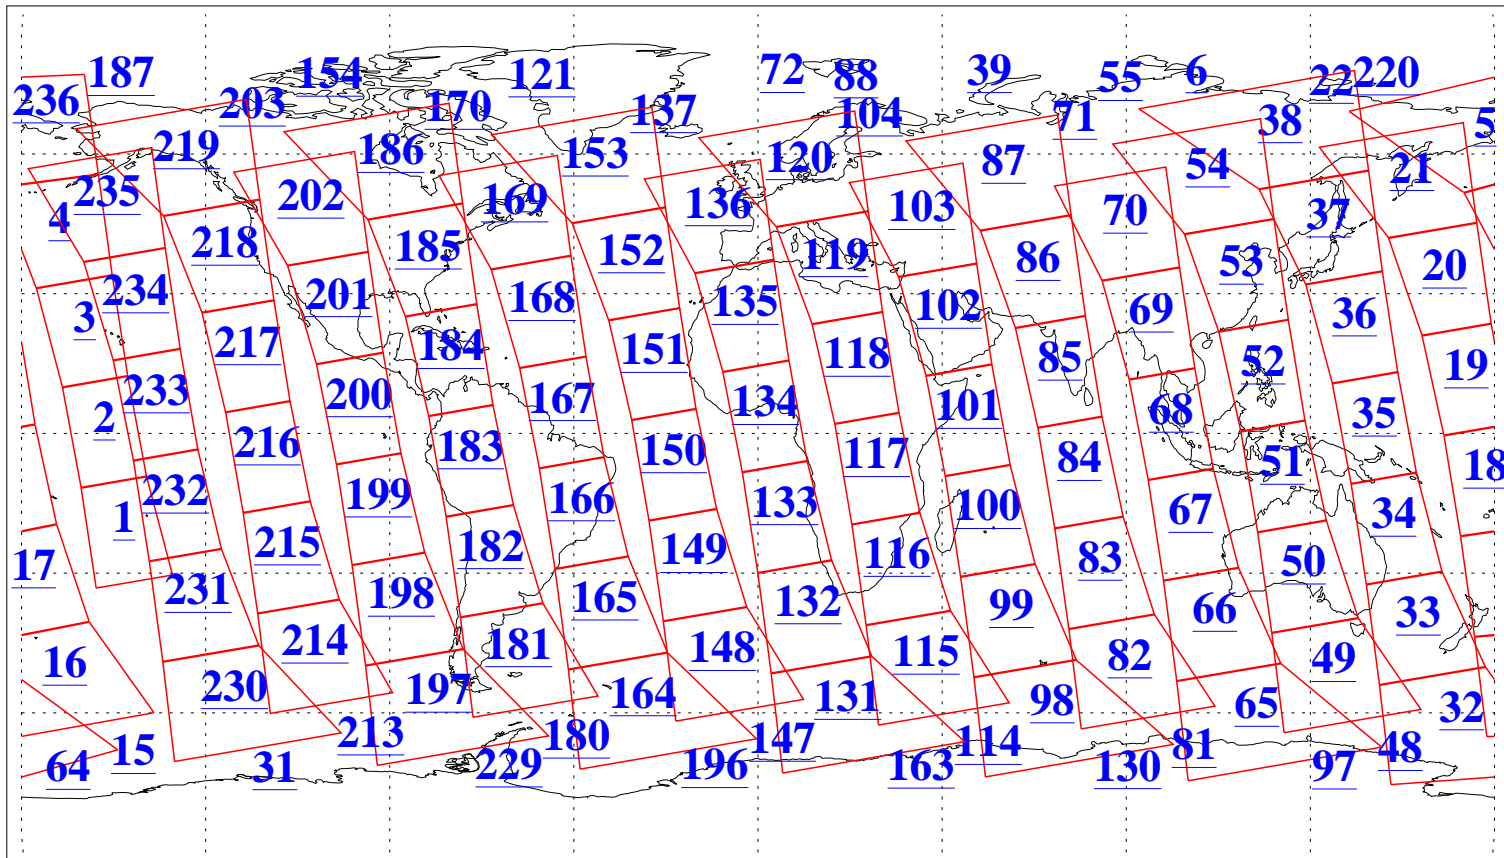

L1B Availability
AMSU Granules: 240
HSB Granules: 0
AIRS Granules: 240

22 Oct 2010
DoY 295
Aqua Day 3093
Granules: 1 to 120

Granules: 121 to 240

Legend: AMSU Available, HSB Available, AIRS Available

L1B Availability
AMSU Granules: 240
HSB Granules: 0
AIRS Granules: 240

22 Oct 2010
DoY 295
Aqua Day 3093

Ascending Granules

Descending Granules

Legend: AMSU Available, HSB Available, AIRS Available

L1B Availability
 AMSU Granules: 240
 HSB Granules: 0
 AIRS Granules: 240

22 Oct 2010
 DoY 295
 Aqua Day 3093

Northern Hemisphere Granules

Southern Hemisphere Granules

Legend: AMSU Available, HSB Available, AIRS Available