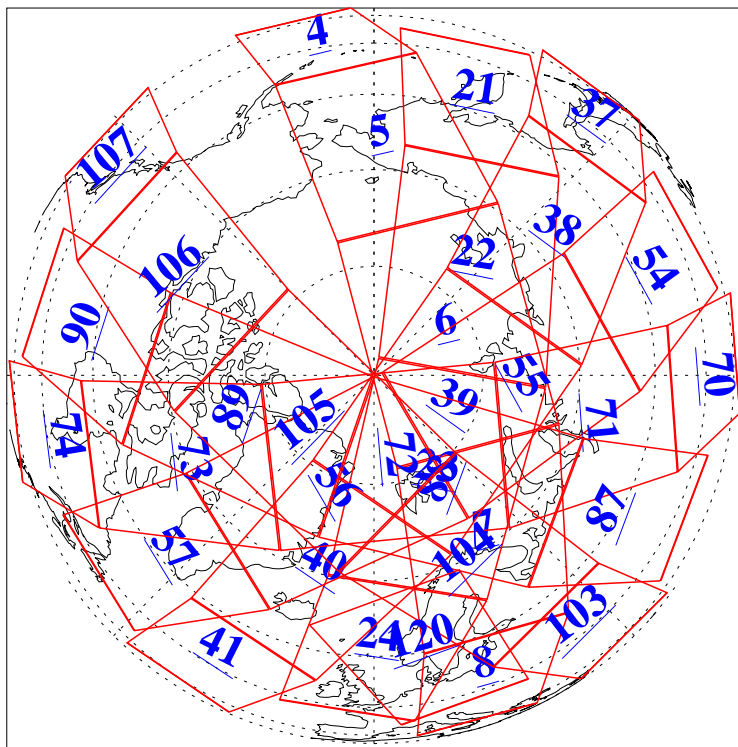

L1B Availability
AMSU Granules: 240
HSB Granules: 0
AIRS Granules: 240

22 Oct 2010
DoY 295
Aqua Day 3093
Granules: 1 to 120

Granules: 121 to 240

Legend: AMSU Available, HSB Available, AIRS Available

L1B Availability
AMSU Granules: 240
HSB Granules: 0
AIRS Granules: 240

22 Oct 2010
DoY 295
Aqua Day 3093

Ascending Granules

Descending Granules

Legend: AMSU Available, HSB Available, AIRS Available

L1B Availability
 AMSU Granules: 240
 HSB Granules: 0
 AIRS Granules: 240

22 Oct 2010
 DoY 295
 Aqua Day 3093

Northern Hemisphere Granules

Southern Hemisphere Granules

Legend: AMSU Available, HSB Available, AIRS Available