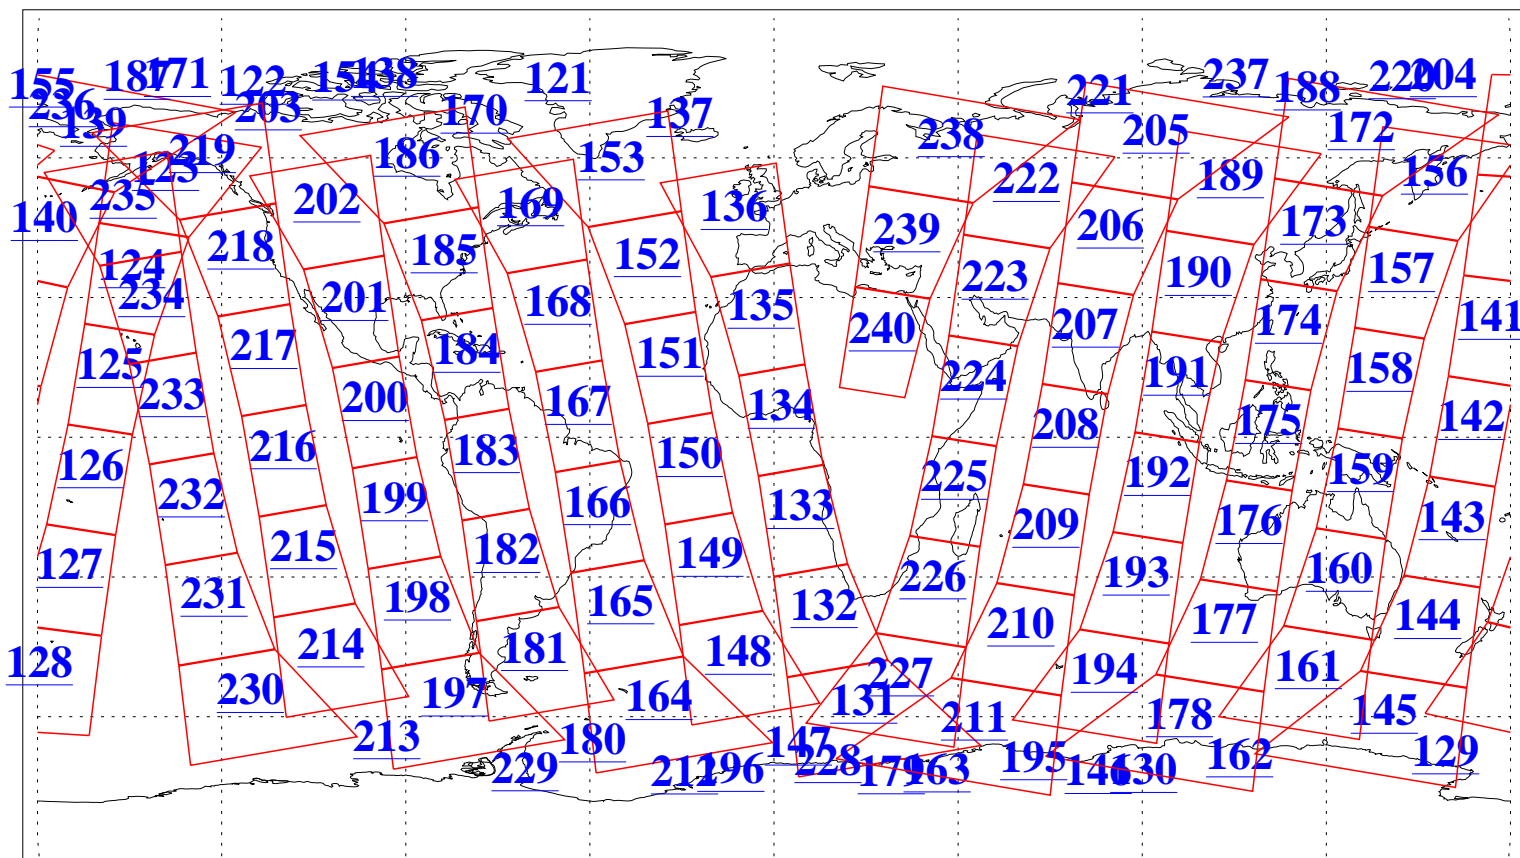

L1B Availability
AMSU Granules: 240
HSB Granules: 0
AIRS Granules: 240

22 Oct 2010
DoY 295
Aqua Day 3093
Granules: 1 to 120

Granules: 121 to 240

Legend: AMSU Available, HSB Available, AIRS Available

L1B Availability
AMSU Granules: 240
HSB Granules: 0
AIRS Granules: 240

22 Oct 2010
DoY 295
Aqua Day 3093

Ascending Granules

Descending Granules

Legend: AMSU Available, HSB Available, AIRS Available

L1B Availability
 AMSU Granules: 240
 HSB Granules: 0
 AIRS Granules: 240

22 Oct 2010
 DoY 295
 Aqua Day 3093

Northern Hemisphere Granules

Southern Hemisphere Granules

Legend: AMSU Available, HSB Available, AIRS Available