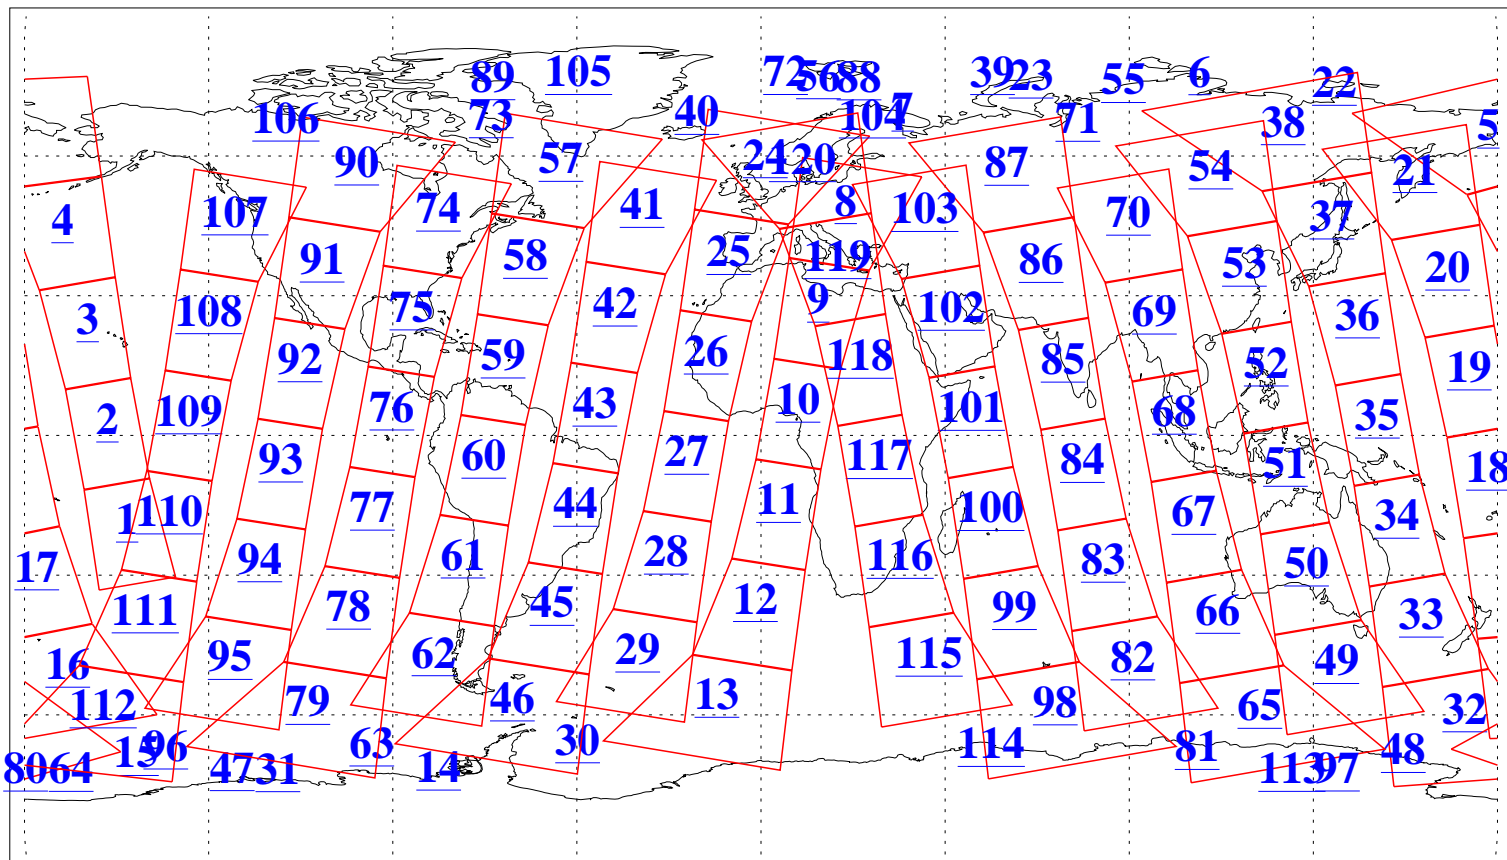

L1B Availability
AMSU Granules: 240
HSB Granules: 0
AIRS Granules: 240

22 Oct 2010
DoY 295
Aqua Day 3093
Granules: 1 to 120

Granules: 121 to 240

Legend: AMSU Available, HSB Available, AIRS Available

L1B Availability
AMSU Granules: 240
HSB Granules: 0
AIRS Granules: 240

22 Oct 2010
DoY 295
Aqua Day 3093

Ascending Granules

Descending Granules

Legend: AMSU Available, HSB Available, AIRS Available

L1B Availability
 AMSU Granules: 240
 HSB Granules: 0
 AIRS Granules: 240

22 Oct 2010
 DoY 295
 Aqua Day 3093

Northern Hemisphere Granules

Southern Hemisphere Granules

Legend: AMSU Available, HSB Available, AIRS Available