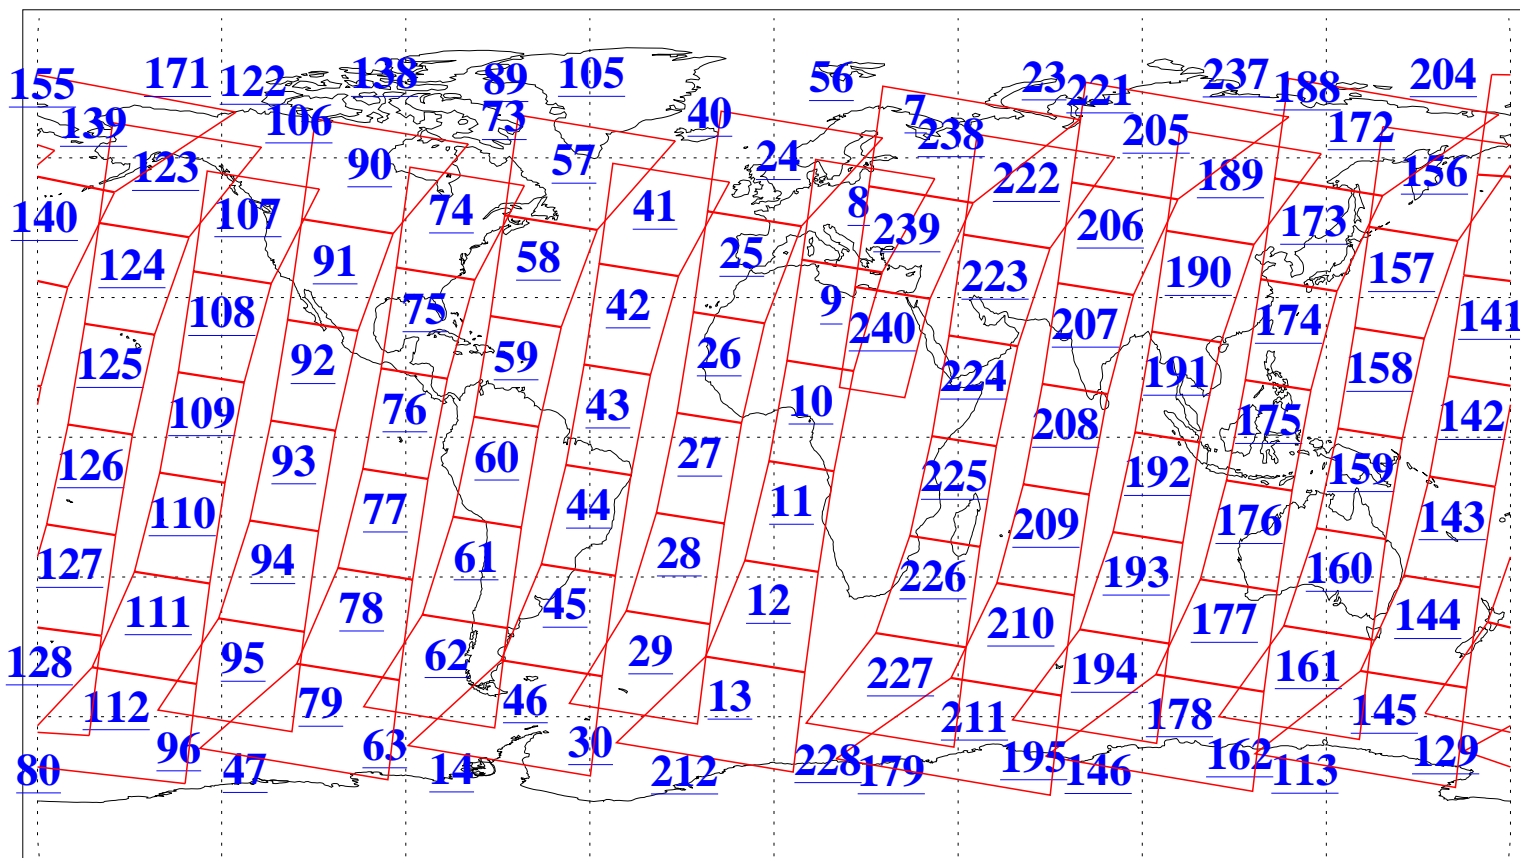

L1B Availability
AMSU Granules: 240
HSB Granules: 0
AIRS Granules: 240

22 Oct 2010
DoY 295
Aqua Day 3093
Granules: 1 to 120

Granules: 121 to 240

Legend: AMSU Available, HSB Available, AIRS Available

L1B Availability
AMSU Granules: 240
HSB Granules: 0
AIRS Granules: 240

22 Oct 2010
DoY 295
Aqua Day 3093

Ascending Granules

Descending Granules

Legend: AMSU Available, HSB Available, AIRS Available

L1B Availability
 AMSU Granules: 240
 HSB Granules: 0
 AIRS Granules: 240

22 Oct 2010
 DoY 295
 Aqua Day 3093

Northern Hemisphere Granules

Southern Hemisphere Granules

Legend: AMSU Available, HSB Available, AIRS Available