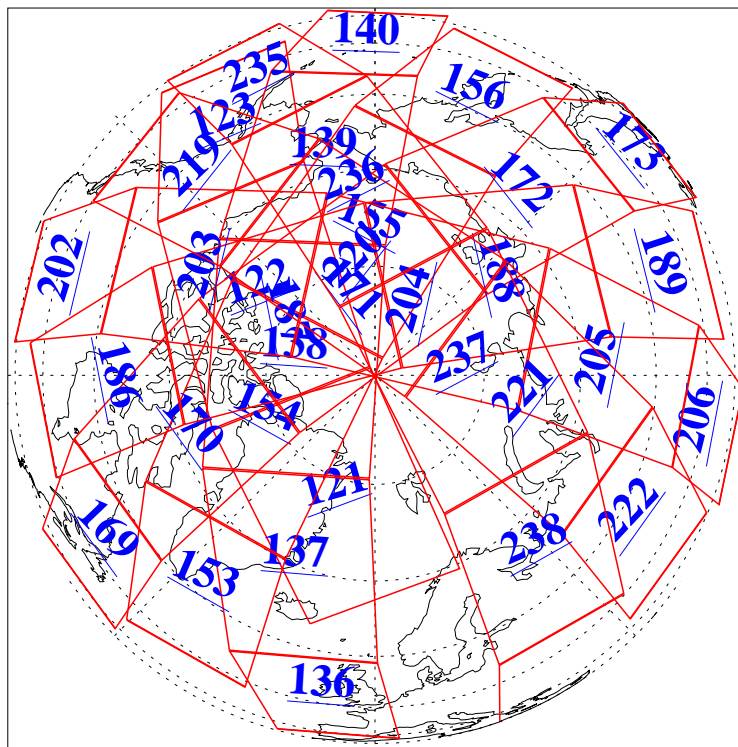

22 Oct 2010
DoY 295
Aqua Day 3093

Ascending Granules

Descending Granules

Legend: AMSU Available, HSB Available, AIRS Available

L1B Availability
 AMSU Granules: 240
 HSB Granules: 0
 AIRS Granules: 240

22 Oct 2010
 DoY 295
 Aqua Day 3093

Northern Hemisphere Granules

Southern Hemisphere Granules

Legend: AMSU Available, HSB Available, AIRS Available