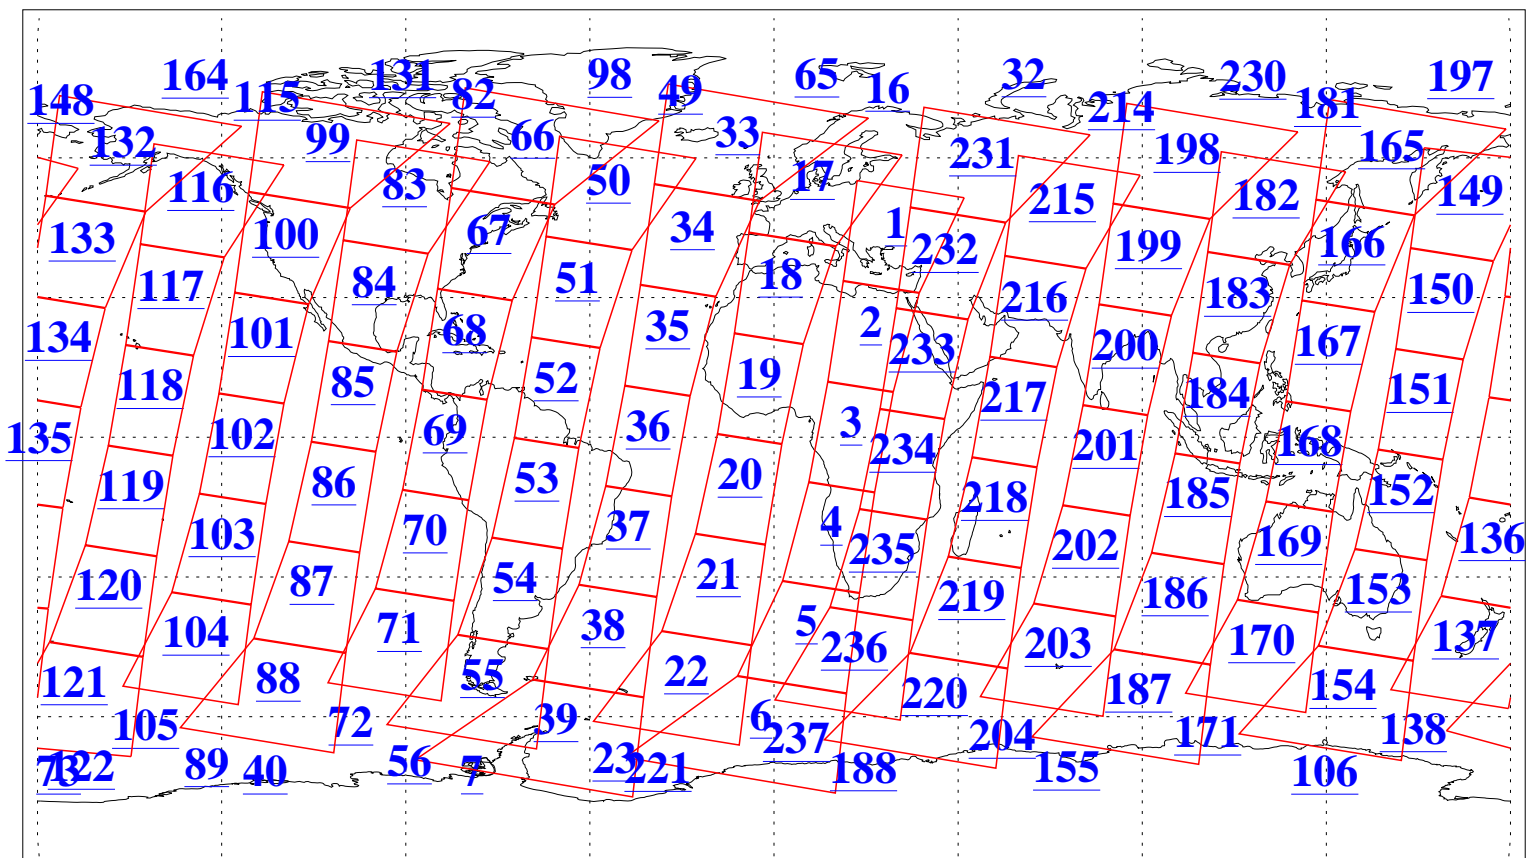

L1B Availability
AMSU Granules: 240
HSB Granules: 0
AIRS Granules: 240

21 Oct 2010
DoY 294
Aqua Day 3092
Granules: 1 to 120

Granules: 121 to 240

Legend: AMSU Available, HSB Available, AIRS Available

L1B Availability
AMSU Granules: 240
HSB Granules: 0
AIRS Granules: 240

21 Oct 2010
DoY 294
Aqua Day 3092

Ascending Granules

Descending Granules

Legend: AMSU Available, HSB Available, AIRS Available

L1B Availability
AMSU Granules: 240
HSB Granules: 0
AIRS Granules: 240

21 Oct 2010
DoY 294
Aqua Day 3092

Northern Hemisphere Granules

Southern Hemisphere Granules

Legend: AMSU Available, *HSB Available*, **AIRS Available**