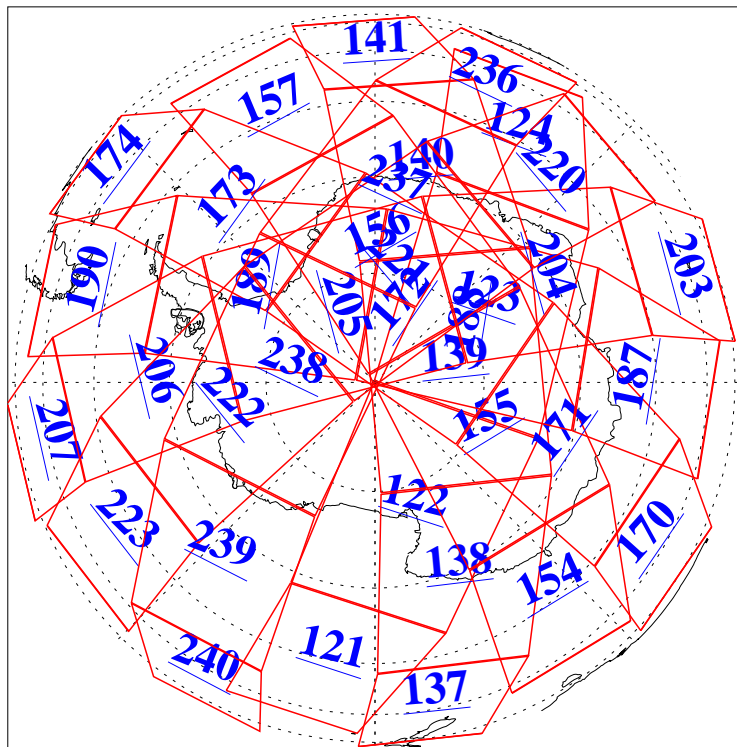

L1B Availability
AMSU Granules: 240
HSB Granules: 0
AIRS Granules: 240

21 Oct 2010
DoY 294
Aqua Day 3092
Granules: 1 to 120

Granules: 121 to 240

Legend: AMSU Available, HSB Available, AIRS Available

L1B Availability
AMSU Granules: 240
HSB Granules: 0
AIRS Granules: 240

21 Oct 2010
DoY 294
Aqua Day 3092

Ascending Granules

Descending Granules

Legend: AMSU Available, HSB Available, AIRS Available

L1B Availability
AMSU Granules: 240
HSB Granules: 0
AIRS Granules: 240

21 Oct 2010
DoY 294
Aqua Day 3092

Northern Hemisphere Granules

Southern Hemisphere Granules

Legend: AMSU Available, *HSB Available*, **AIRS Available**