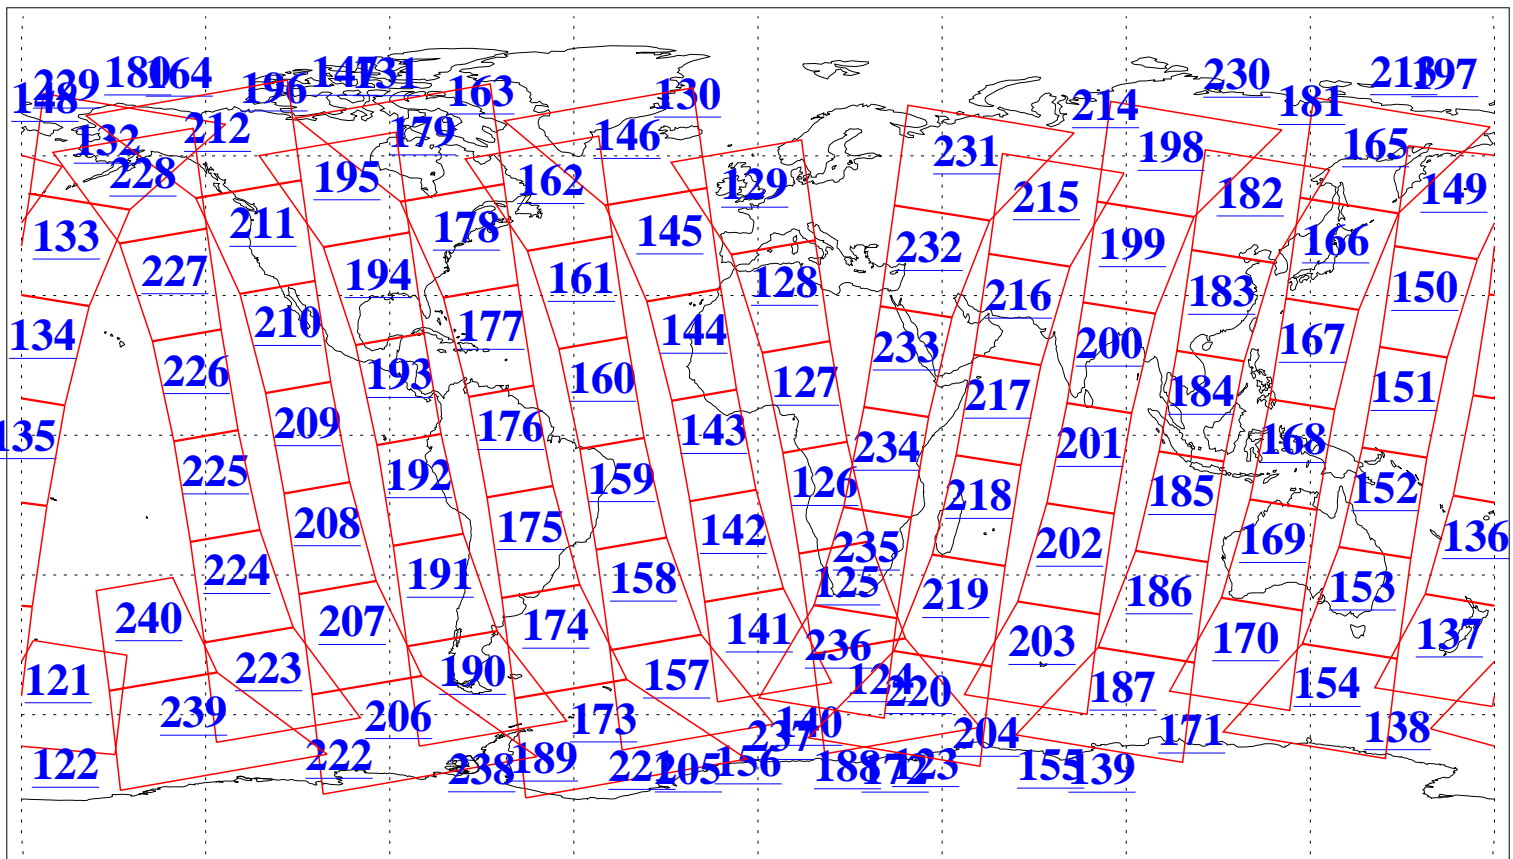

L1B Availability
AMSU Granules: 240
HSB Granules: 0
AIRS Granules: 240

21 Oct 2010
DoY 294
Aqua Day 3092
Granules: 1 to 120

Granules: 121 to 240

Legend: AMSU Available, HSB Available, AIRS Available

L1B Availability
AMSU Granules: 240
HSB Granules: 0
AIRS Granules: 240

21 Oct 2010
DoY 294
Aqua Day 3092

Ascending Granules

Descending Granules

Legend: AMSU Available, HSB Available, AIRS Available

L1B Availability
AMSU Granules: 240
HSB Granules: 0
AIRS Granules: 240

21 Oct 2010
DoY 294
Aqua Day 3092

Northern Hemisphere Granules

Southern Hemisphere Granules

Legend: AMSU Available, *HSB Available*, **AIRS Available**