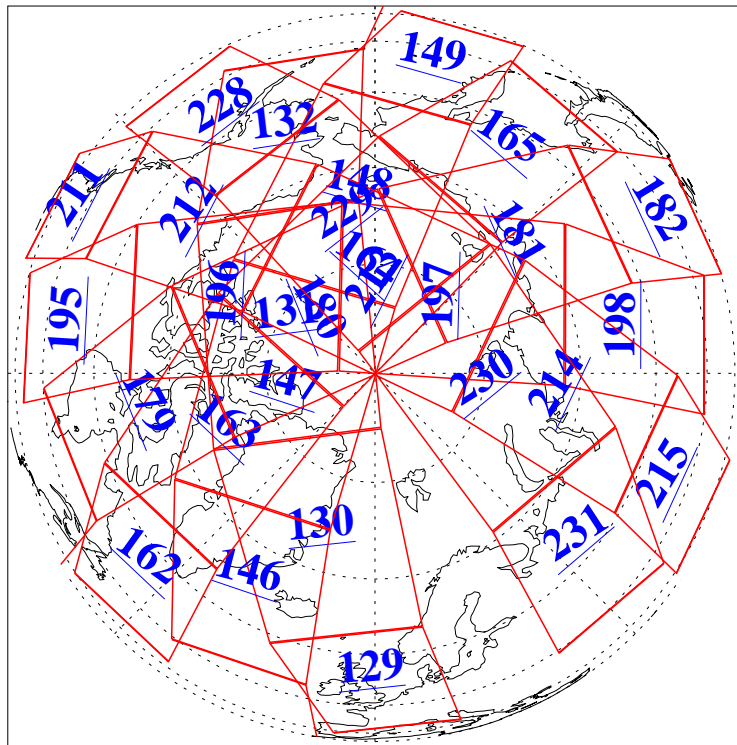

L1B Availability
AMSU Granules: 240
HSB Granules: 0
AIRS Granules: 240

21 Oct 2010
DoY 294
Aqua Day 3092
Granules: 1 to 120

Granules: 121 to 240

Legend: AMSU Available, HSB Available, AIRS Available

L1B Availability
AMSU Granules: 240
HSB Granules: 0
AIRS Granules: 240

21 Oct 2010
DoY 294
Aqua Day 3092

Ascending Granules

Descending Granules

Legend: AMSU Available, HSB Available, AIRS Available

L1B Availability
AMSU Granules: 240
HSB Granules: 0
AIRS Granules: 240

21 Oct 2010
DoY 294
Aqua Day 3092

Northern Hemisphere Granules

Southern Hemisphere Granules

Legend: AMSU Available, *HSB Available*, **AIRS Available**