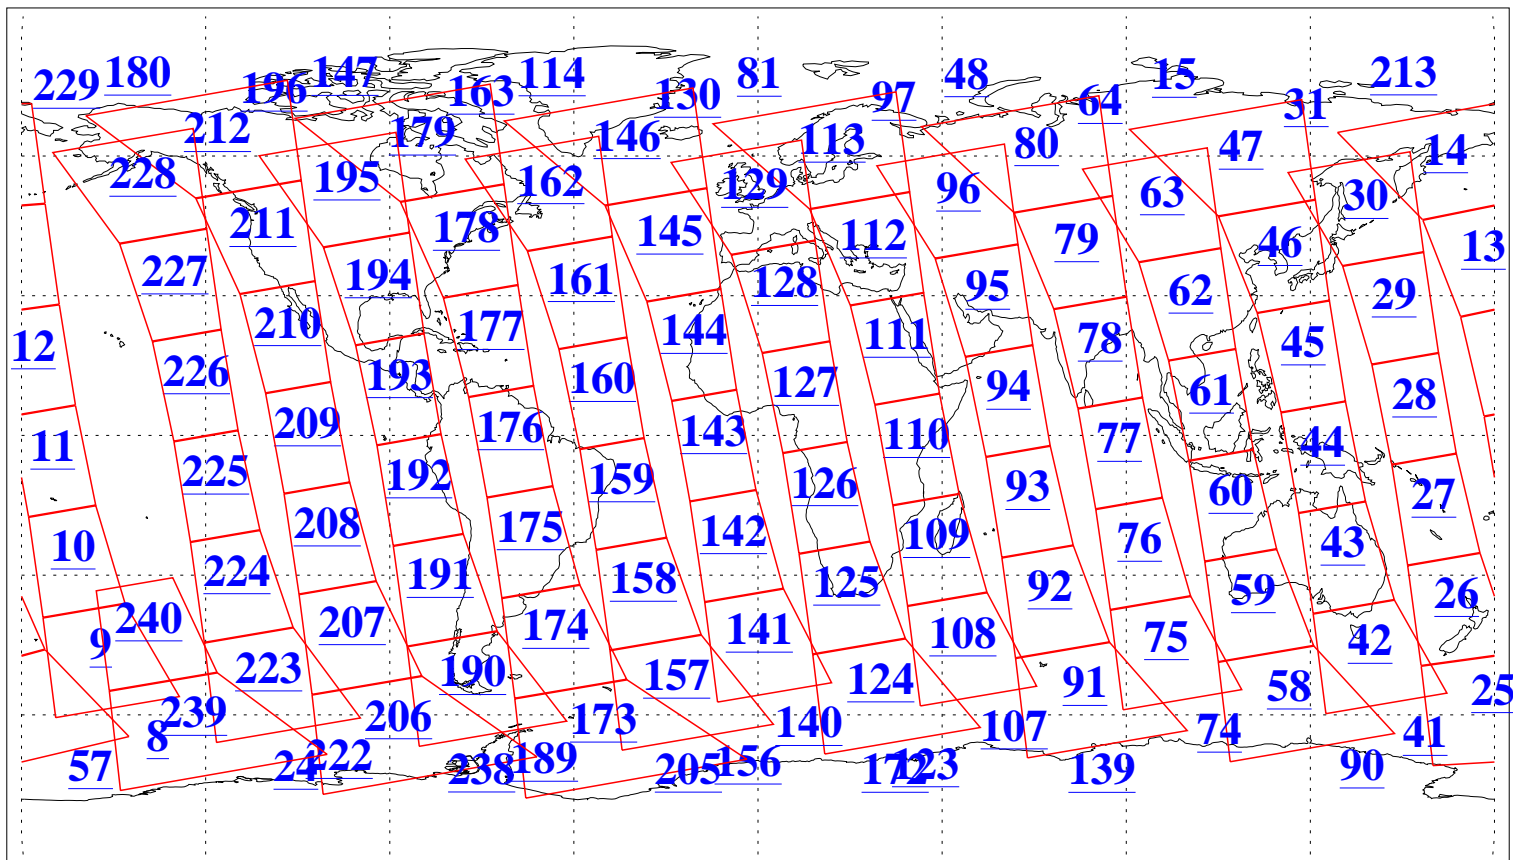

L1B Availability
AMSU Granules: 240
HSB Granules: 0
AIRS Granules: 240

21 Oct 2010
DoY 294
Aqua Day 3092
Granules: 1 to 120

Granules: 121 to 240

Legend: AMSU Available, HSB Available, AIRS Available

L1B Availability
AMSU Granules: 240
HSB Granules: 0
AIRS Granules: 240

21 Oct 2010
DoY 294
Aqua Day 3092

Ascending Granules

Descending Granules

Legend: AMSU Available, HSB Available, AIRS Available

L1B Availability
AMSU Granules: 240
HSB Granules: 0
AIRS Granules: 240

21 Oct 2010
DoY 294
Aqua Day 3092

Northern Hemisphere Granules

Southern Hemisphere Granules

Legend: AMSU Available, *HSB Available*, **AIRS Available**