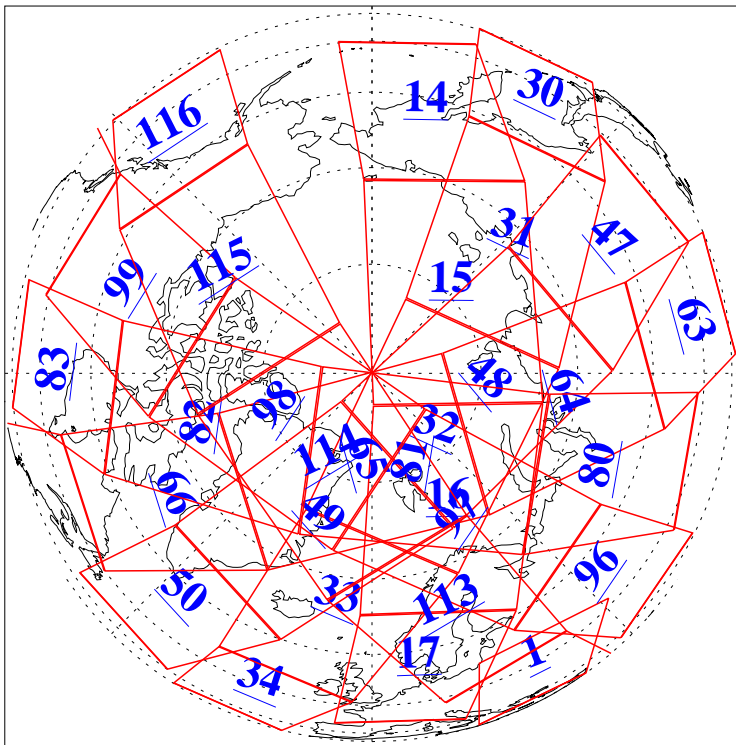

L1B Availability
AMSU Granules: 240
HSB Granules: 0
AIRS Granules: 240

21 Oct 2010
DoY 294
Aqua Day 3092
Granules: 1 to 120

Granules: 121 to 240

Legend: AMSU Available, HSB Available, AIRS Available

L1B Availability
AMSU Granules: 240
HSB Granules: 0
AIRS Granules: 240

21 Oct 2010
DoY 294
Aqua Day 3092

Ascending Granules

Descending Granules

Legend: AMSU Available, HSB Available, AIRS Available

L1B Availability
AMSU Granules: 240
HSB Granules: 0
AIRS Granules: 240

21 Oct 2010
DoY 294
Aqua Day 3092

Northern Hemisphere Granules

Southern Hemisphere Granules

Legend: AMSU Available, *HSB Available*, **AIRS Available**