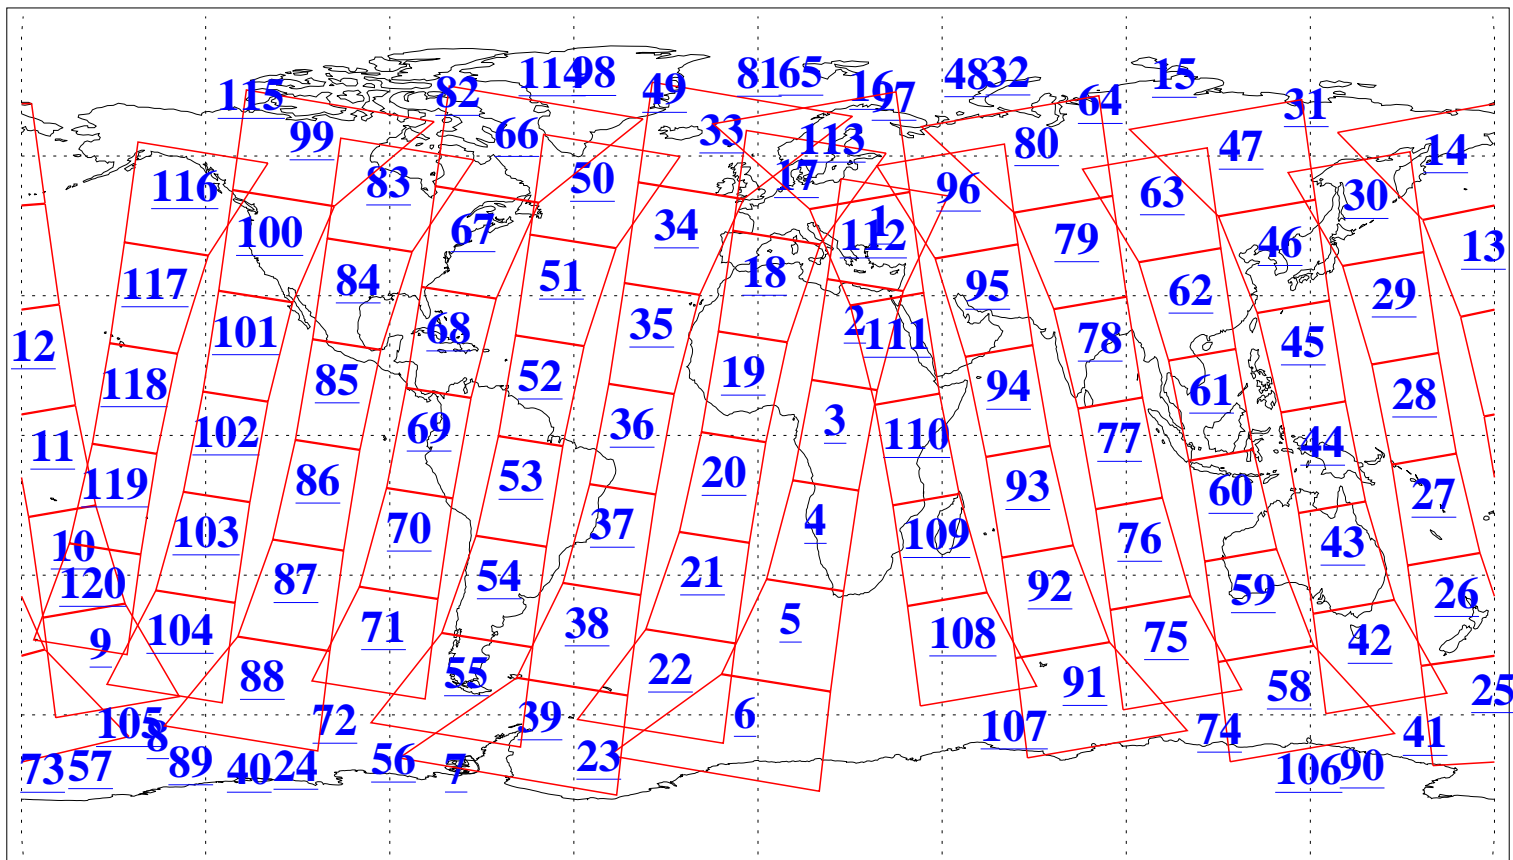

L1B Availability
AMSU Granules: 240
HSB Granules: 0
AIRS Granules: 240

21 Oct 2010
DoY 294
Aqua Day 3092
Granules: 1 to 120

Granules: 121 to 240

Legend: AMSU Available, HSB Available, AIRS Available

L1B Availability
AMSU Granules: 240
HSB Granules: 0
AIRS Granules: 240

21 Oct 2010
DoY 294
Aqua Day 3092

Ascending Granules

Descending Granules

Legend: AMSU Available, HSB Available, AIRS Available

L1B Availability
AMSU Granules: 240
HSB Granules: 0
AIRS Granules: 240

21 Oct 2010
DoY 294
Aqua Day 3092

Northern Hemisphere Granules

Southern Hemisphere Granules

Legend: AMSU Available, *HSB Available*, **AIRS Available**