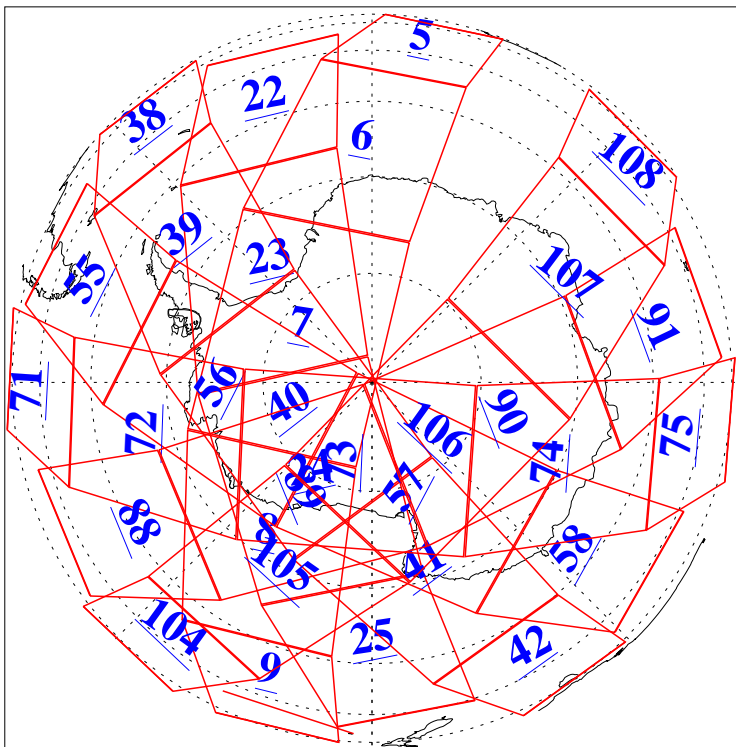

L1B Availability
AMSU Granules: 240
HSB Granules: 0
AIRS Granules: 240

21 Oct 2010
DoY 294
Aqua Day 3092
Granules: 1 to 120

Granules: 121 to 240

Legend: AMSU Available, HSB Available, AIRS Available

L1B Availability
AMSU Granules: 240
HSB Granules: 0
AIRS Granules: 240

21 Oct 2010
DoY 294
Aqua Day 3092

Ascending Granules

Descending Granules

Legend: AMSU Available, HSB Available, AIRS Available

L1B Availability
AMSU Granules: 240
HSB Granules: 0
AIRS Granules: 240

21 Oct 2010
DoY 294
Aqua Day 3092

Northern Hemisphere Granules

Southern Hemisphere Granules

Legend: AMSU Available, *HSB Available*, **AIRS Available**