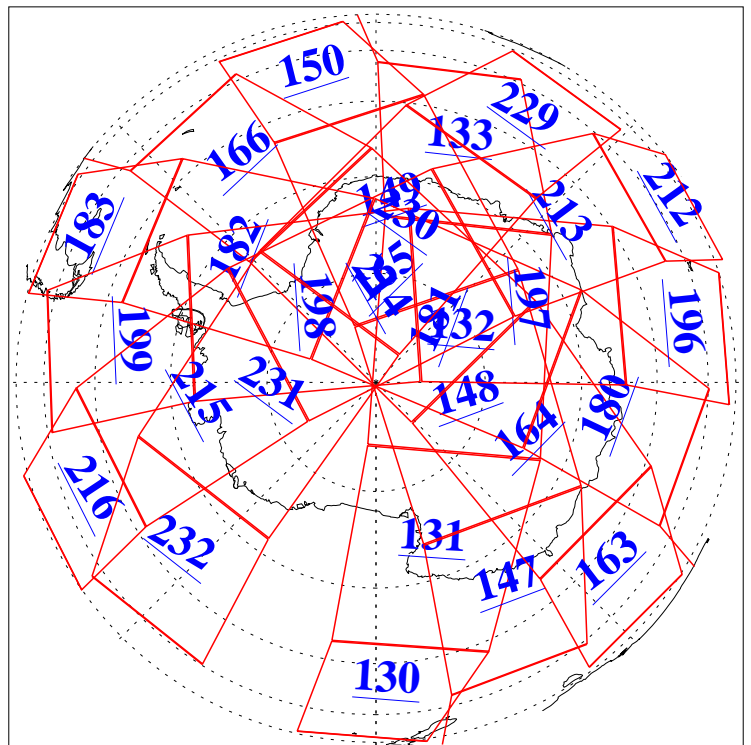

Legend: AMSU Available, HSB Available, AIRS Available