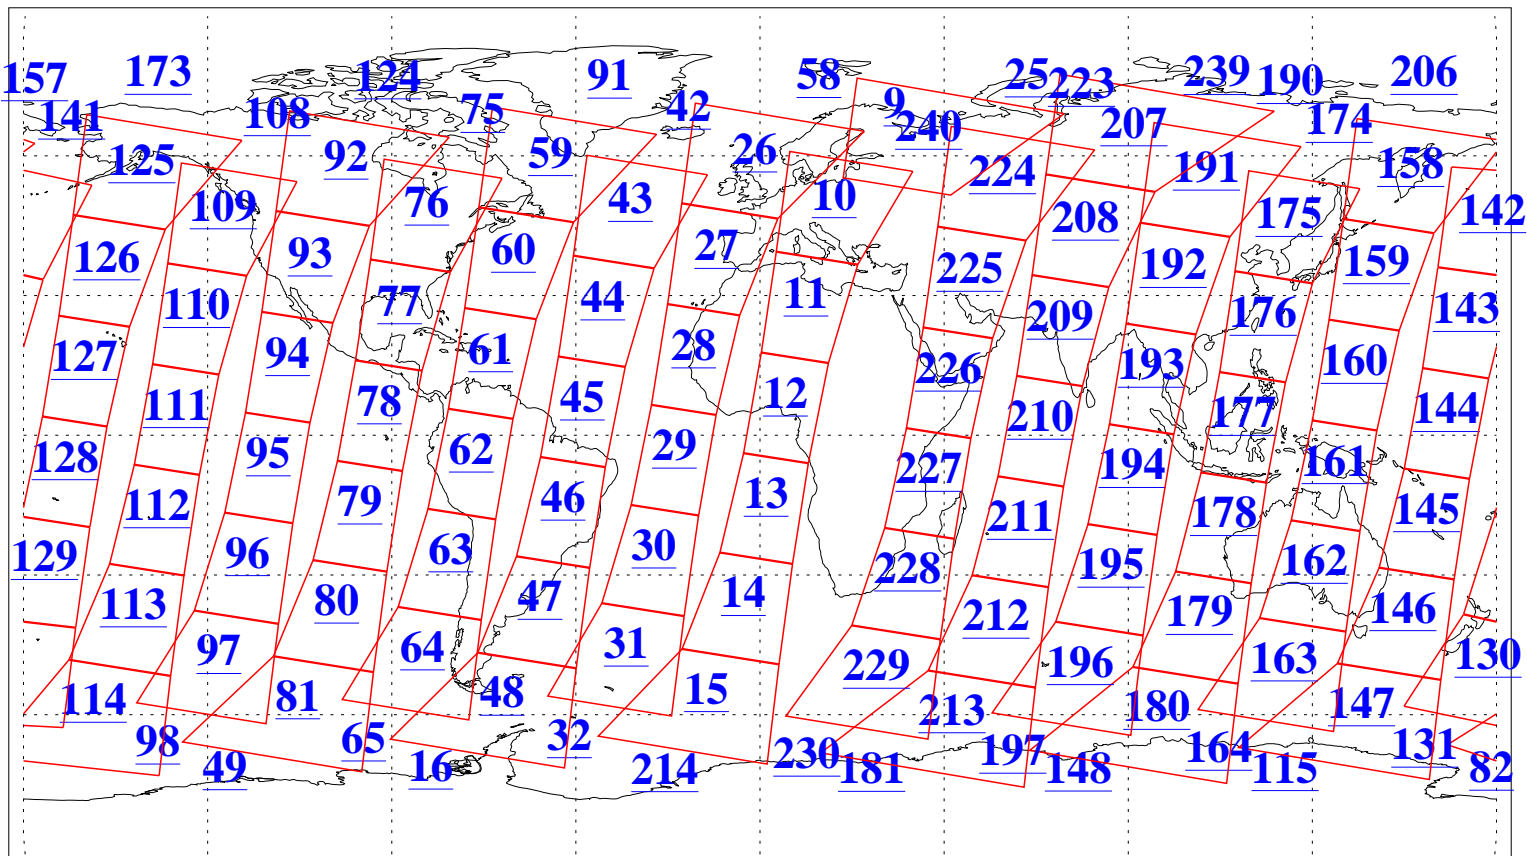

L1B Availability  
AMSU Granules: 240  
HSB Granules: 0  
AIRS Granules: 240

20 Oct 2010  
DoY 293  
Aqua Day 3091  
Granules: 1 to 120

Granules: 121 to 240

Legend: AMSU Available, HSB Available, AIRS Available

L1B Availability  
AMSU Granules: 240  
HSB Granules: 0  
AIRS Granules: 240

20 Oct 2010  
DoY 293  
Aqua Day 3091  
Ascending Granules

Descending Granules

Legend: AMSU Available, HSB Available, AIRS Available