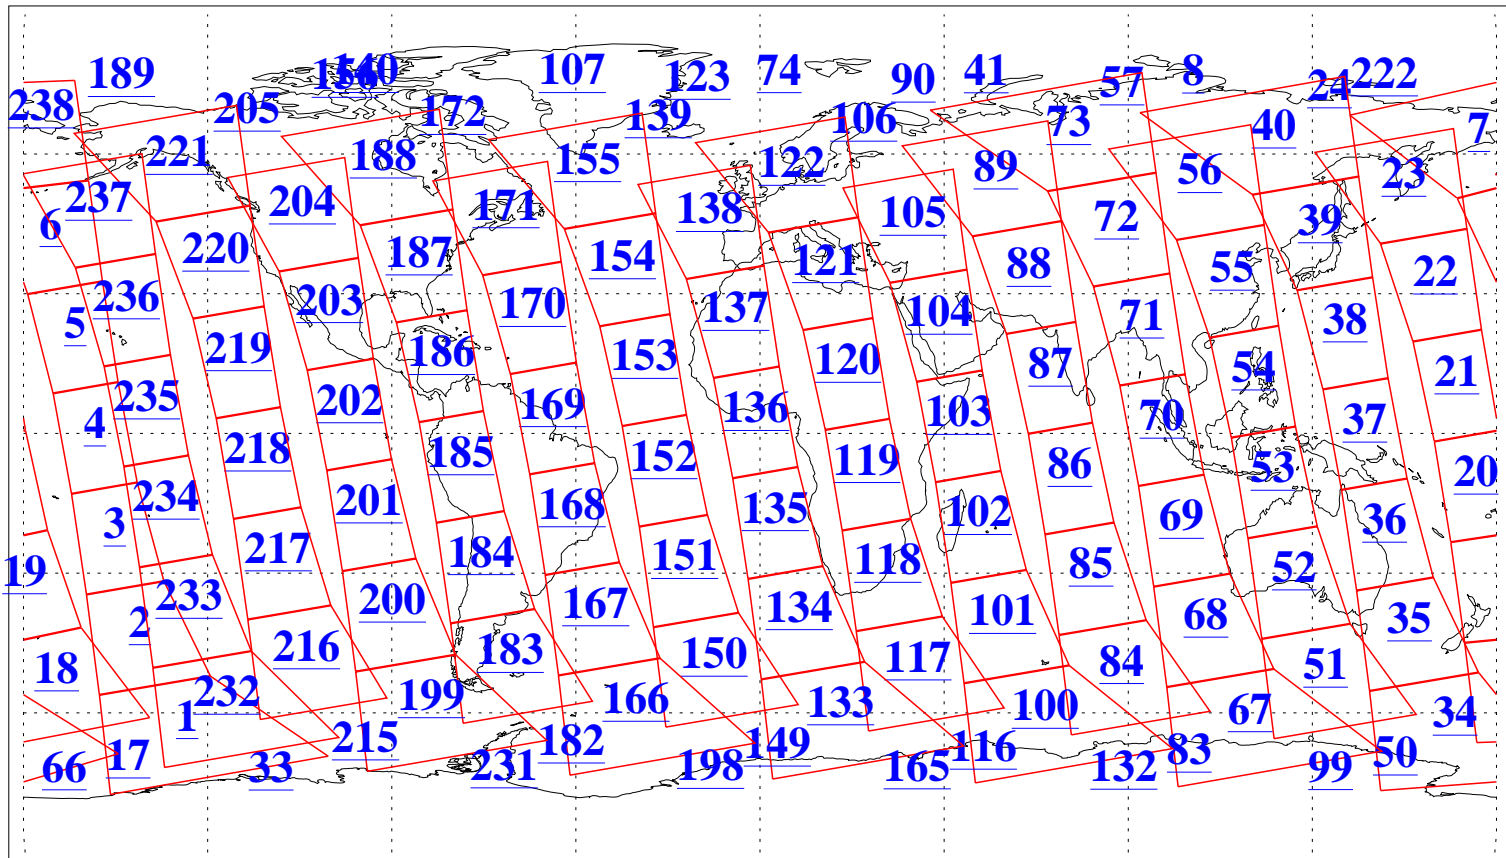

L1B Availability  
AMSU Granules: 240  
HSB Granules: 0  
AIRS Granules: 240

20 Oct 2010  
DoY 293  
Aqua Day 3091  
Granules: 1 to 120

Granules: 121 to 240

Legend: AMSU Available, HSB Available, AIRS Available

L1B Availability  
AMSU Granules: 240  
HSB Granules: 0  
AIRS Granules: 240

20 Oct 2010  
DoY 293  
Aqua Day 3091  
Ascending Granules

Descending Granules

Legend: AMSU Available, HSB Available, AIRS Available