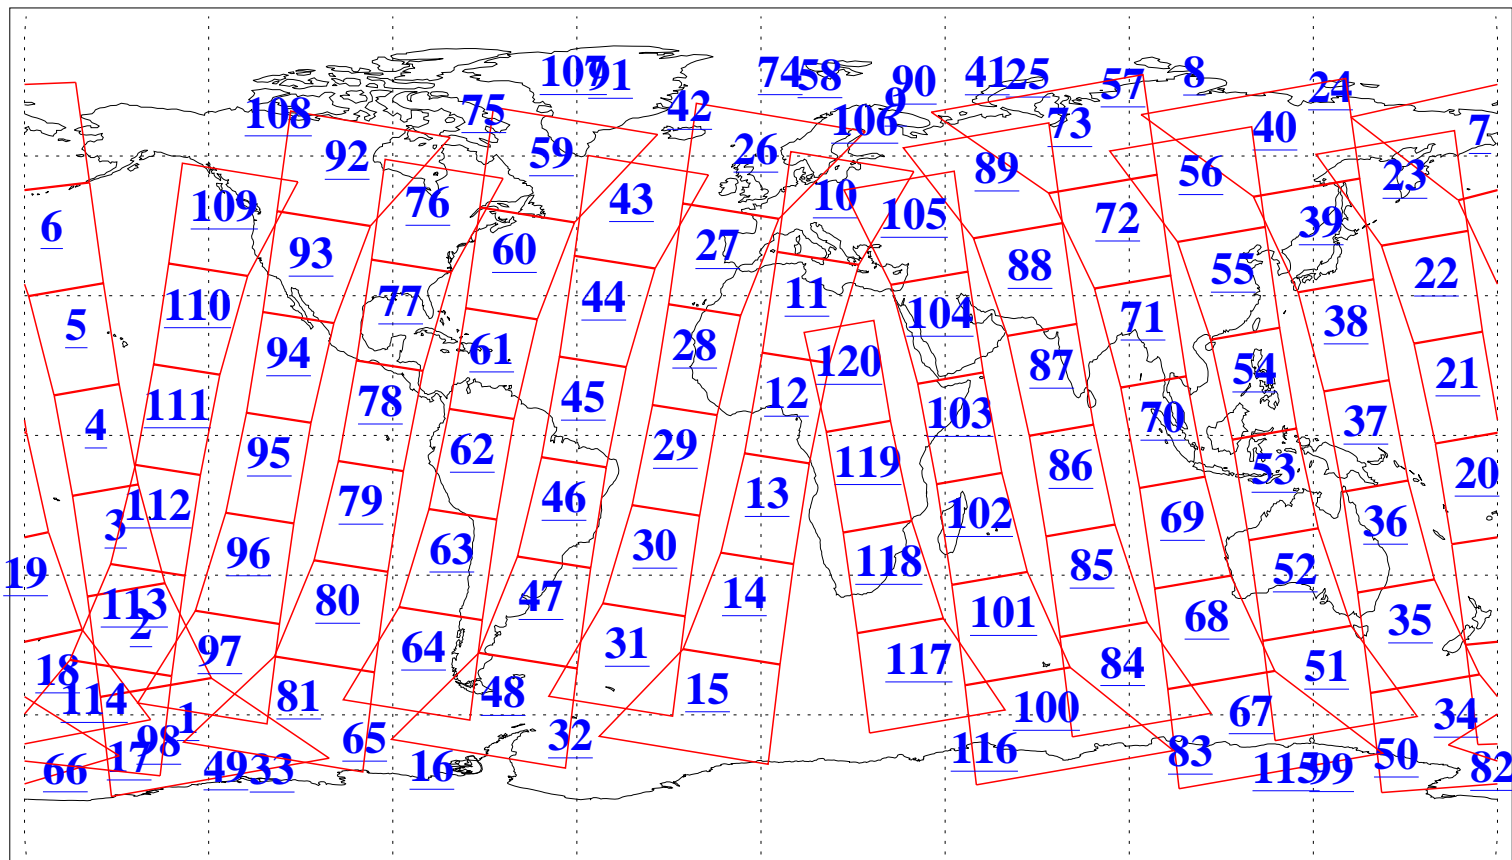

L1B Availability  
AMSU Granules: 240  
HSB Granules: 0  
AIRS Granules: 240

20 Oct 2010  
DoY 293  
Aqua Day 3091  
Granules: 1 to 120

Granules: 121 to 240

Legend: AMSU Available, HSB Available, AIRS Available

L1B Availability  
AMSU Granules: 240  
HSB Granules: 0  
AIRS Granules: 240

20 Oct 2010  
DoY 293  
Aqua Day 3091  
Ascending Granules

Descending Granules

Legend: AMSU Available, HSB Available, AIRS Available