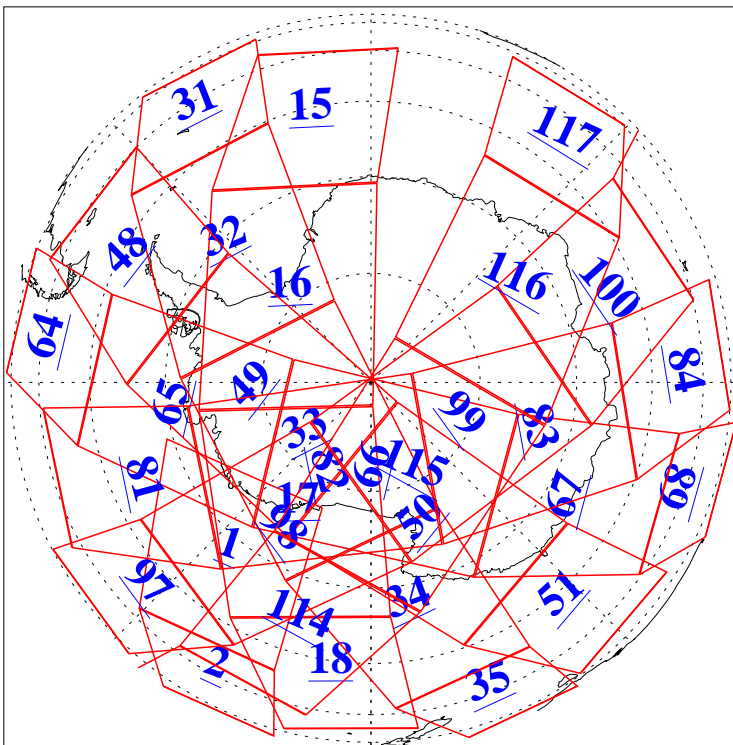

Legend: AMSU Available, HSB Available, AIRS Available