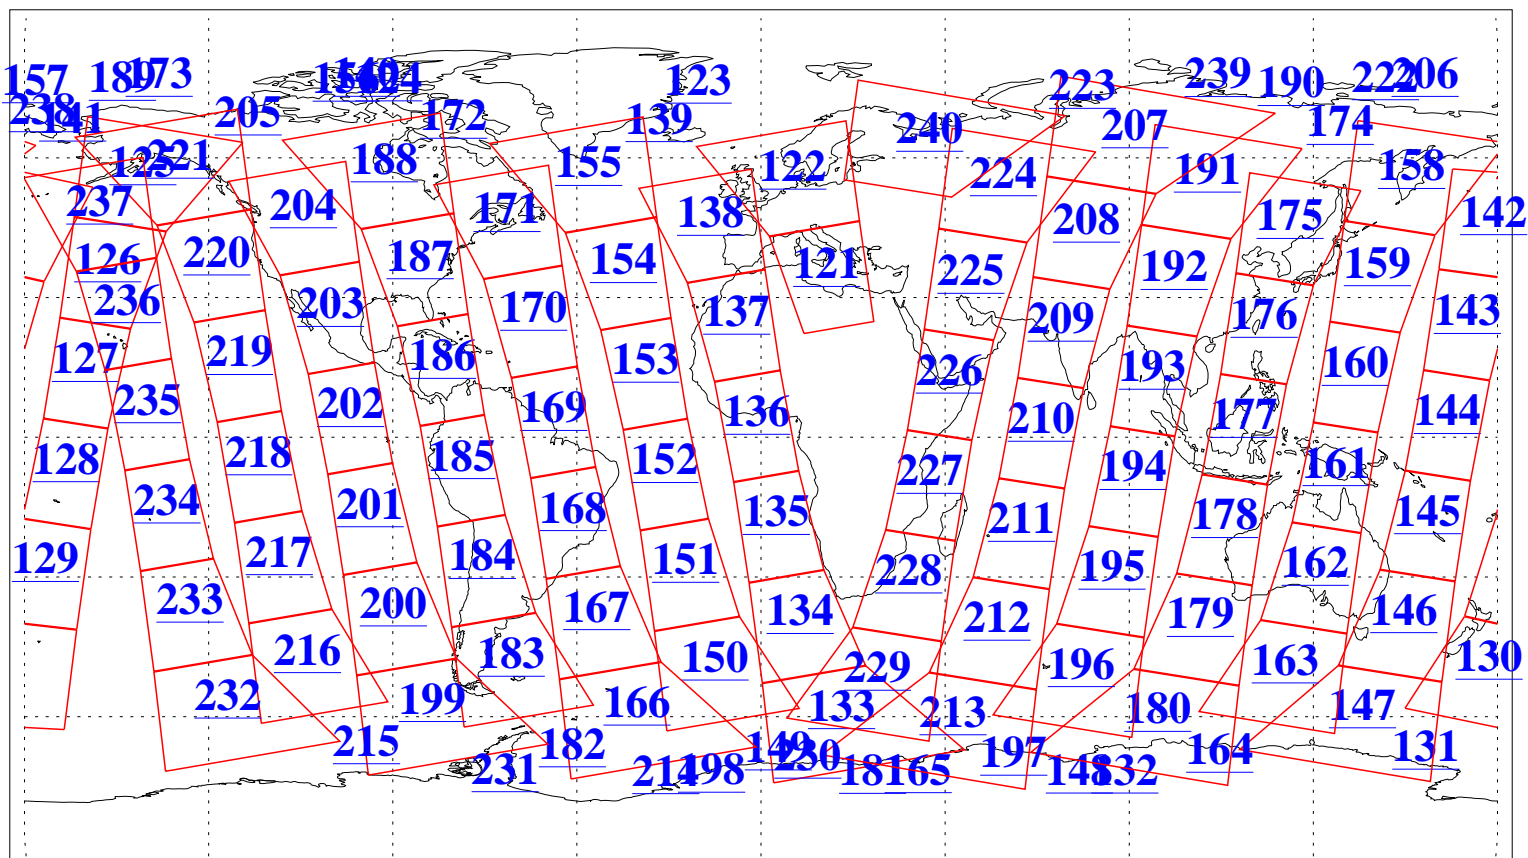

L1B Availability  
AMSU Granules: 240  
HSB Granules: 0  
AIRS Granules: 240

20 Oct 2010  
DoY 293  
Aqua Day 3091  
Granules: 1 to 120

Granules: 121 to 240

Legend: AMSU Available, HSB Available, AIRS Available

L1B Availability  
AMSU Granules: 240  
HSB Granules: 0  
AIRS Granules: 240

20 Oct 2010  
DoY 293  
Aqua Day 3091  
Ascending Granules

Descending Granules

Legend: AMSU Available, HSB Available, AIRS Available