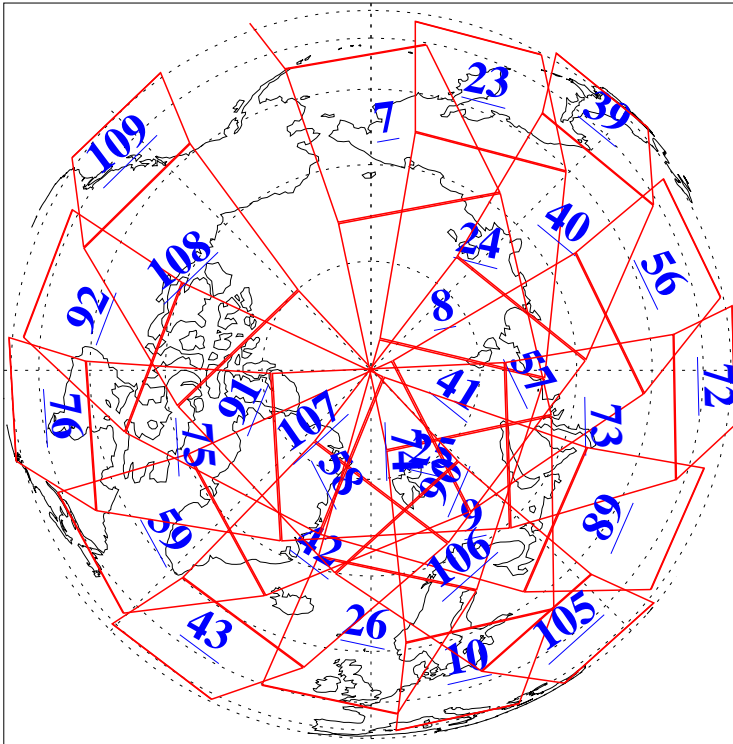

L1B Availability  
AMSU Granules: 240  
HSB Granules: 0  
AIRS Granules: 240

20 Oct 2010  
DoY 293  
Aqua Day 3091  
Granules: 1 to 120

Granules: 121 to 240

Legend: AMSU Available, HSB Available, AIRS Available

L1B Availability  
AMSU Granules: 240  
HSB Granules: 0  
AIRS Granules: 240

20 Oct 2010  
DoY 293  
Aqua Day 3091  
Ascending Granules

Descending Granules

Legend: AMSU Available, HSB Available, AIRS Available

### Northern Hemisphere Granules