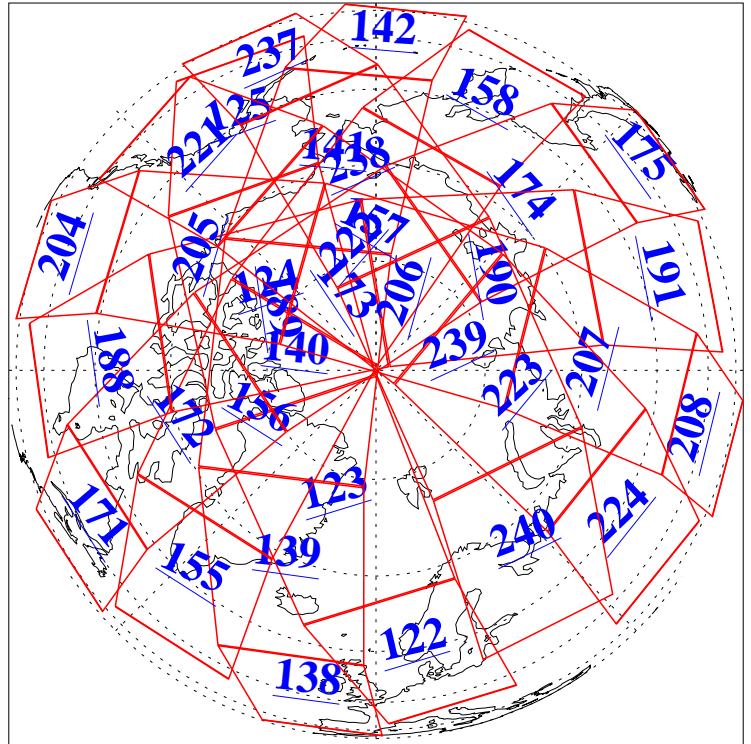

L1B Availability  
AMSU Granules: 240  
HSB Granules: 0  
AIRS Granules: 240

20 Oct 2010  
DoY 293  
Aqua Day 3091  
Granules: 1 to 120

Granules: 121 to 240

Legend: AMSU Available, HSB Available, AIRS Available

L1B Availability  
AMSU Granules: 240  
HSB Granules: 0  
AIRS Granules: 240

20 Oct 2010  
DoY 293  
Aqua Day 3091  
Ascending Granules

Descending Granules

Legend: AMSU Available, HSB Available, AIRS Available

### Northern Hemisphere Granules