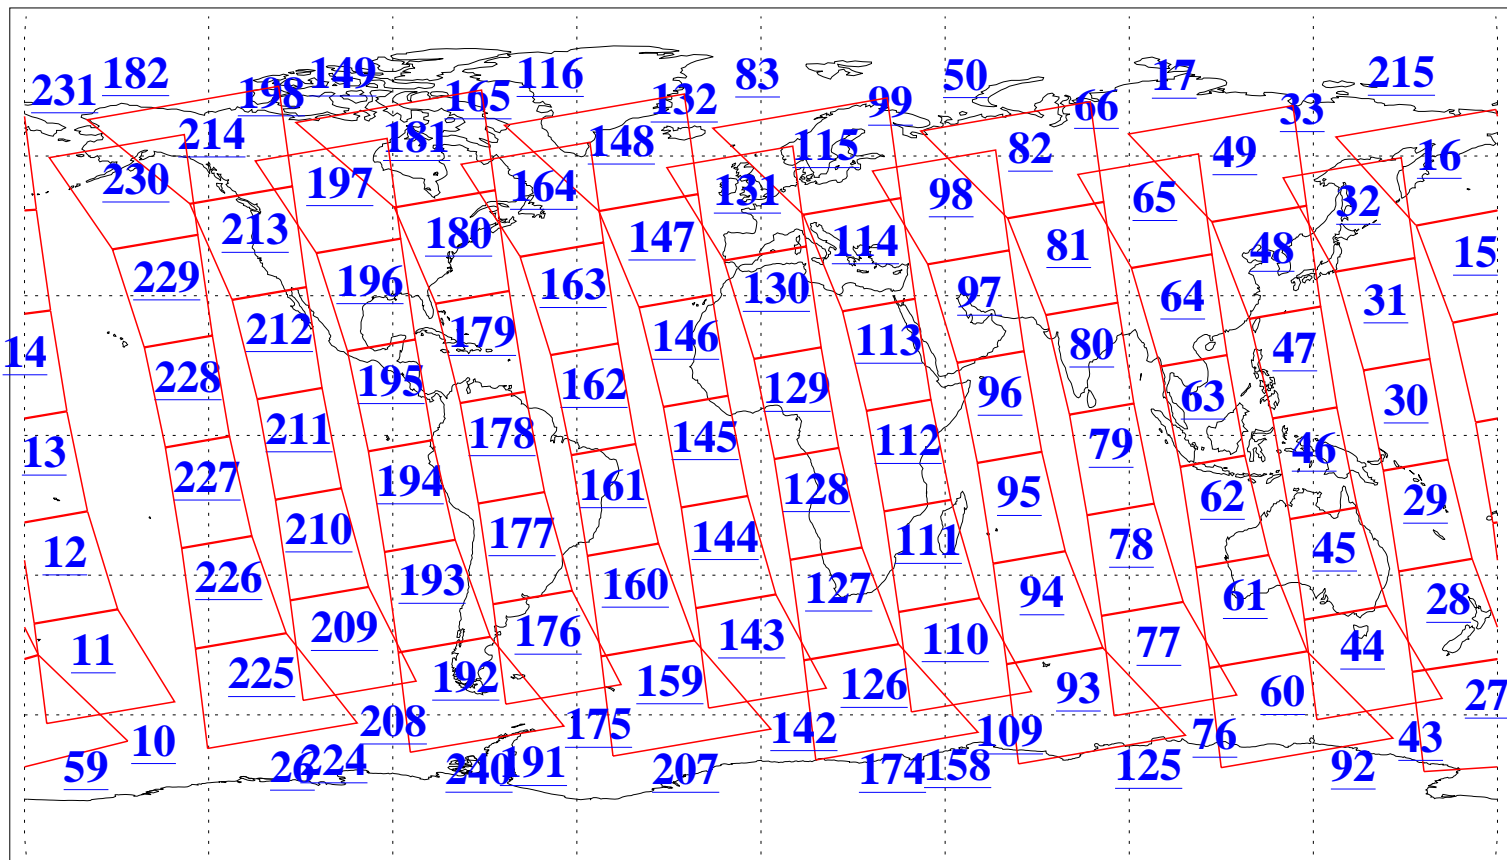

L1B Availability
AMSU Granules: 240
HSB Granules: 0
AIRS Granules: 240

19 Oct 2010
DoY 292
Aqua Day 3090
Granules: 1 to 120

Granules: 121 to 240

Legend: AMSU Available, HSB Available, AIRS Available

L1B Availability
AMSU Granules: 240
HSB Granules: 0
AIRS Granules: 240

19 Oct 2010
DoY 292
Aqua Day 3090
Ascending Granules

Descending Granules

Legend: AMSU Available, HSB Available, AIRS Available

L1B Availability
 AMSU Granules: 240
 HSB Granules: 0
 AIRS Granules: 240

19 Oct 2010
 DoY 292
 Aqua Day 3090

Northern Hemisphere Granules

Southern Hemisphere Granules

Legend: AMSU Available, HSB Available, AIRS Available