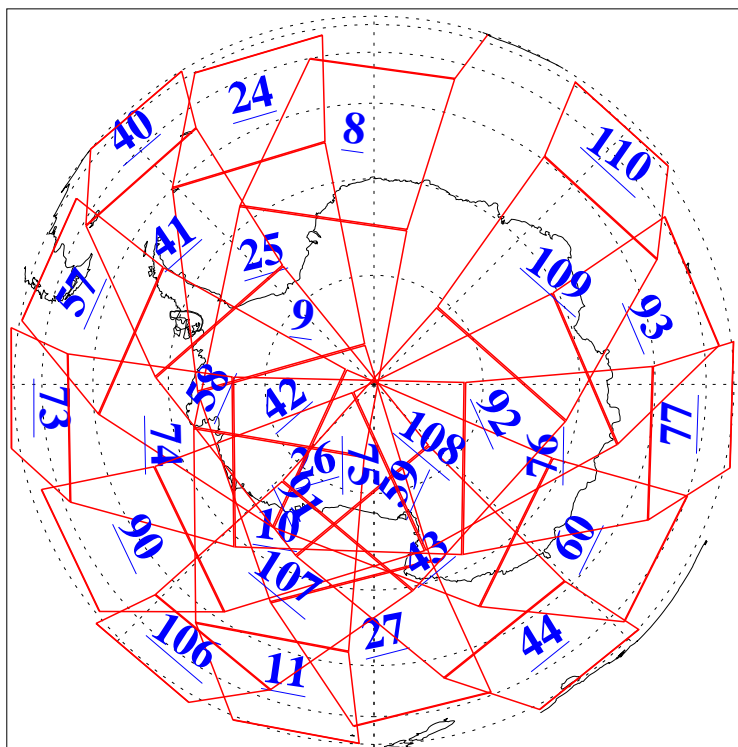

L1B Availability
AMSU Granules: 240
HSB Granules: 0
AIRS Granules: 240

19 Oct 2010
DoY 292
Aqua Day 3090
Granules: 1 to 120

Granules: 121 to 240

Legend: AMSU Available, HSB Available, AIRS Available

L1B Availability
AMSU Granules: 240
HSB Granules: 0
AIRS Granules: 240

19 Oct 2010
DoY 292
Aqua Day 3090
Ascending Granules

Descending Granules

Legend: AMSU Available, HSB Available, AIRS Available

L1B Availability
 AMSU Granules: 240
 HSB Granules: 0
 AIRS Granules: 240

19 Oct 2010
 DoY 292
 Aqua Day 3090

Northern Hemisphere Granules

Southern Hemisphere Granules

Legend: AMSU Available, HSB Available, AIRS Available