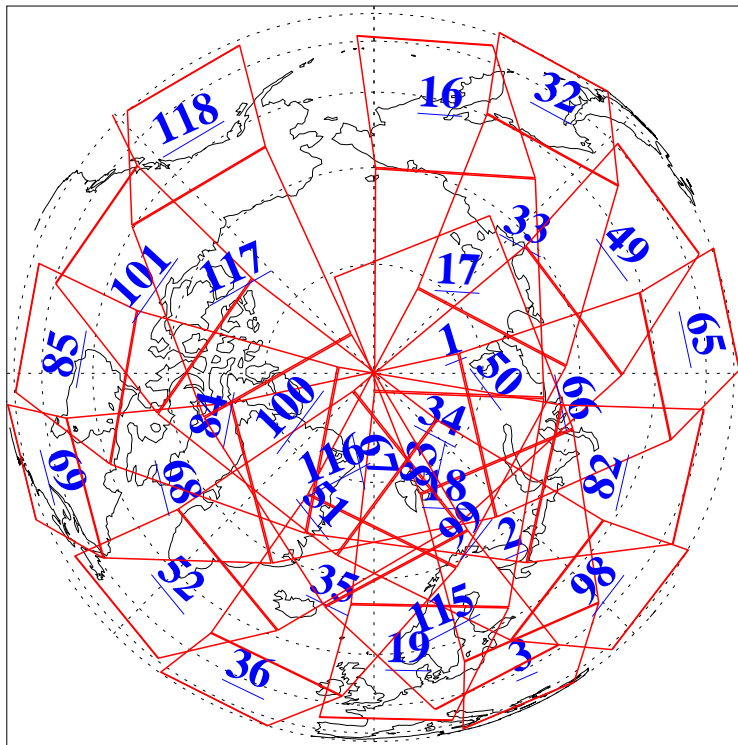

L1B Availability
AMSU Granules: 240
HSB Granules: 0
AIRS Granules: 240

19 Oct 2010
DoY 292
Aqua Day 3090
Granules: 1 to 120

Granules: 121 to 240

Legend: AMSU Available, HSB Available, AIRS Available

L1B Availability
AMSU Granules: 240
HSB Granules: 0
AIRS Granules: 240

19 Oct 2010
DoY 292
Aqua Day 3090
Ascending Granules

Descending Granules

Legend: AMSU Available, HSB Available, AIRS Available

L1B Availability
 AMSU Granules: 240
 HSB Granules: 0
 AIRS Granules: 240

19 Oct 2010
 DoY 292
 Aqua Day 3090

Northern Hemisphere Granules

Southern Hemisphere Granules

Legend: AMSU Available, HSB Available, AIRS Available