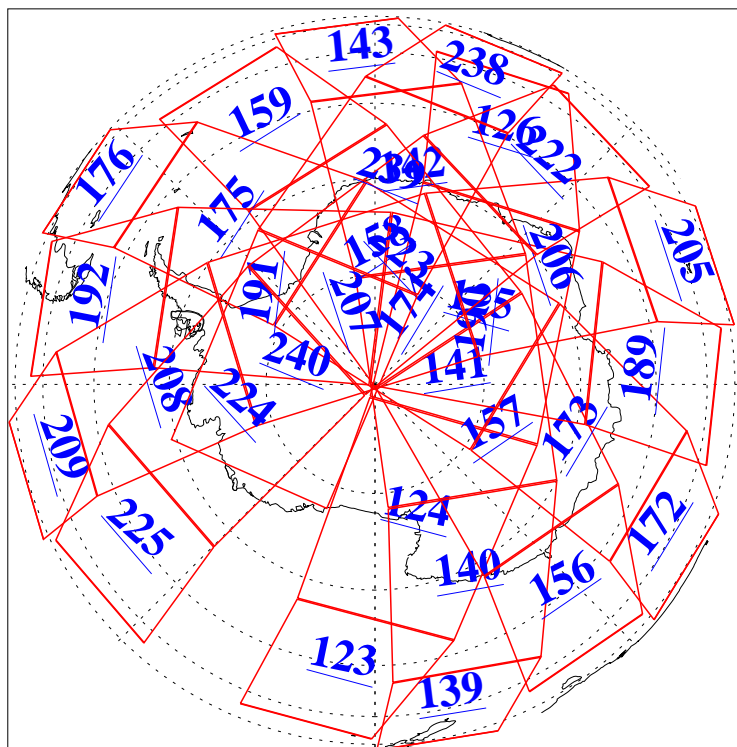

L1B Availability
AMSU Granules: 240
HSB Granules: 0
AIRS Granules: 240

19 Oct 2010
DoY 292
Aqua Day 3090
Granules: 1 to 120

Granules: 121 to 240

Legend: AMSU Available, HSB Available, AIRS Available

L1B Availability
AMSU Granules: 240
HSB Granules: 0
AIRS Granules: 240

19 Oct 2010
DoY 292
Aqua Day 3090
Ascending Granules

Descending Granules

Legend: AMSU Available, HSB Available, AIRS Available

L1B Availability
 AMSU Granules: 240
 HSB Granules: 0
 AIRS Granules: 240

19 Oct 2010
 DoY 292
 Aqua Day 3090

Northern Hemisphere Granules

Southern Hemisphere Granules

Legend: AMSU Available, HSB Available, AIRS Available