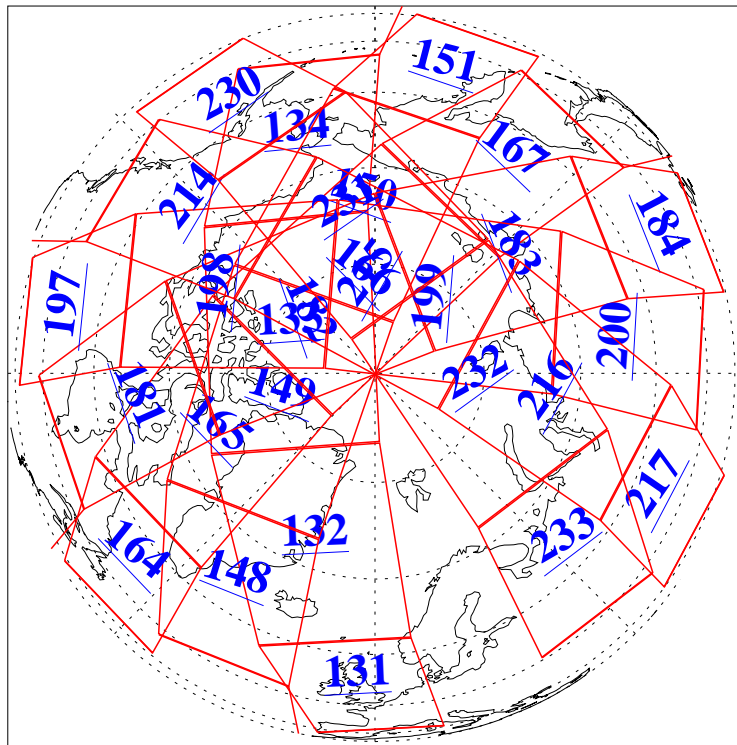

L1B Availability
AMSU Granules: 240
HSB Granules: 0
AIRS Granules: 240

19 Oct 2010
DoY 292
Aqua Day 3090
Granules: 1 to 120

Granules: 121 to 240

Legend: AMSU Available, HSB Available, AIRS Available

L1B Availability
AMSU Granules: 240
HSB Granules: 0
AIRS Granules: 240

19 Oct 2010
DoY 292
Aqua Day 3090
Ascending Granules

Descending Granules

Legend: AMSU Available, HSB Available, AIRS Available

L1B Availability
 AMSU Granules: 240
 HSB Granules: 0
 AIRS Granules: 240

19 Oct 2010
 DoY 292
 Aqua Day 3090

Northern Hemisphere Granules

Southern Hemisphere Granules

Legend: AMSU Available, HSB Available, AIRS Available