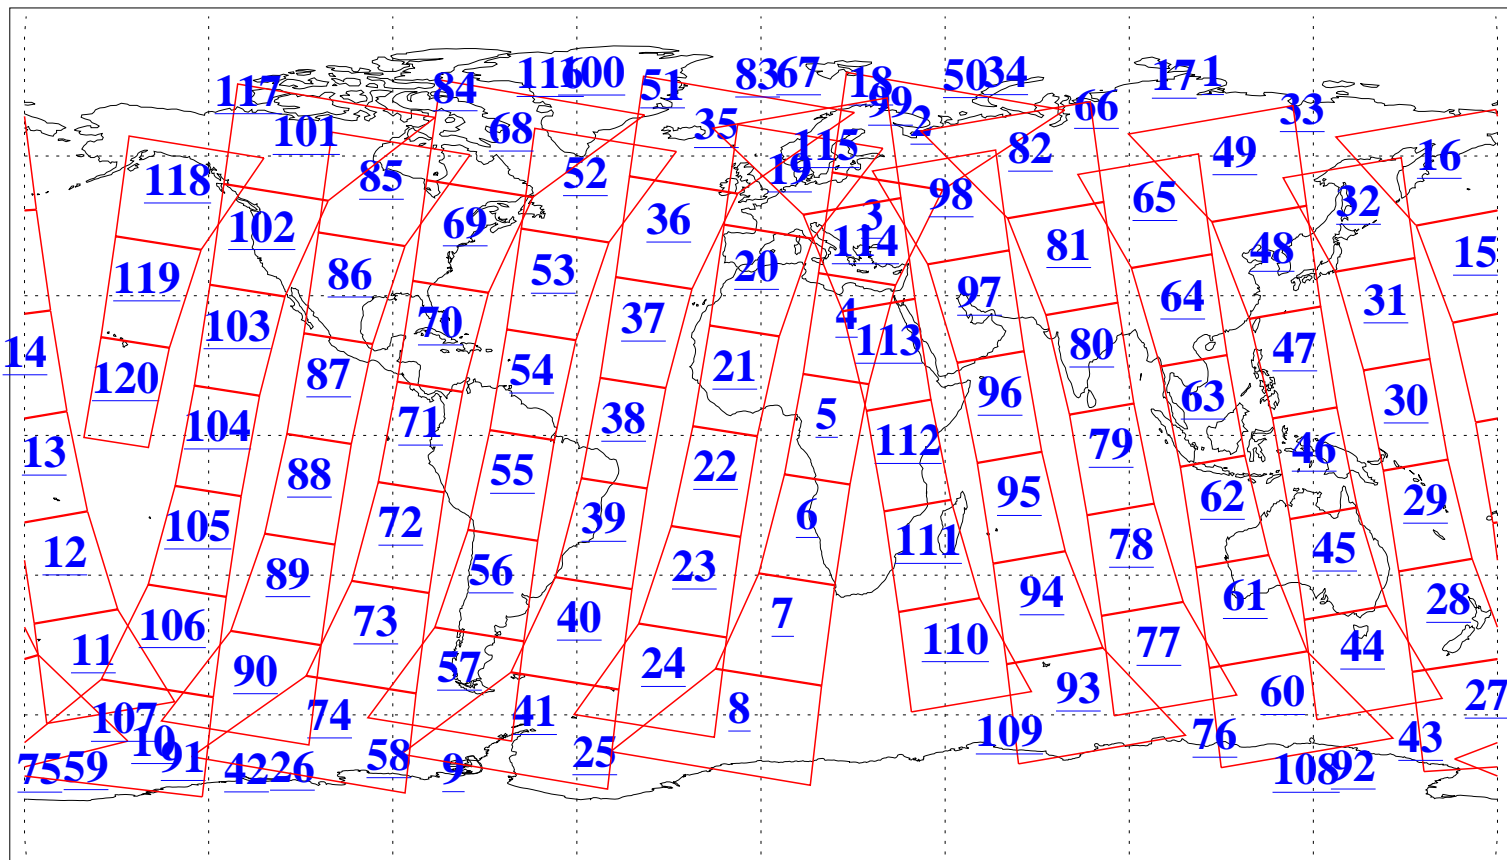

L1B Availability
AMSU Granules: 240
HSB Granules: 0
AIRS Granules: 240

19 Oct 2010
DoY 292
Aqua Day 3090
Granules: 1 to 120

Granules: 121 to 240

Legend: AMSU Available, HSB Available, AIRS Available

L1B Availability
AMSU Granules: 240
HSB Granules: 0
AIRS Granules: 240

19 Oct 2010
DoY 292
Aqua Day 3090
Ascending Granules

Descending Granules

Legend: AMSU Available, HSB Available, AIRS Available

L1B Availability
 AMSU Granules: 240
 HSB Granules: 0
 AIRS Granules: 240

19 Oct 2010
 DoY 292
 Aqua Day 3090

Northern Hemisphere Granules

Southern Hemisphere Granules

Legend: AMSU Available, HSB Available, AIRS Available