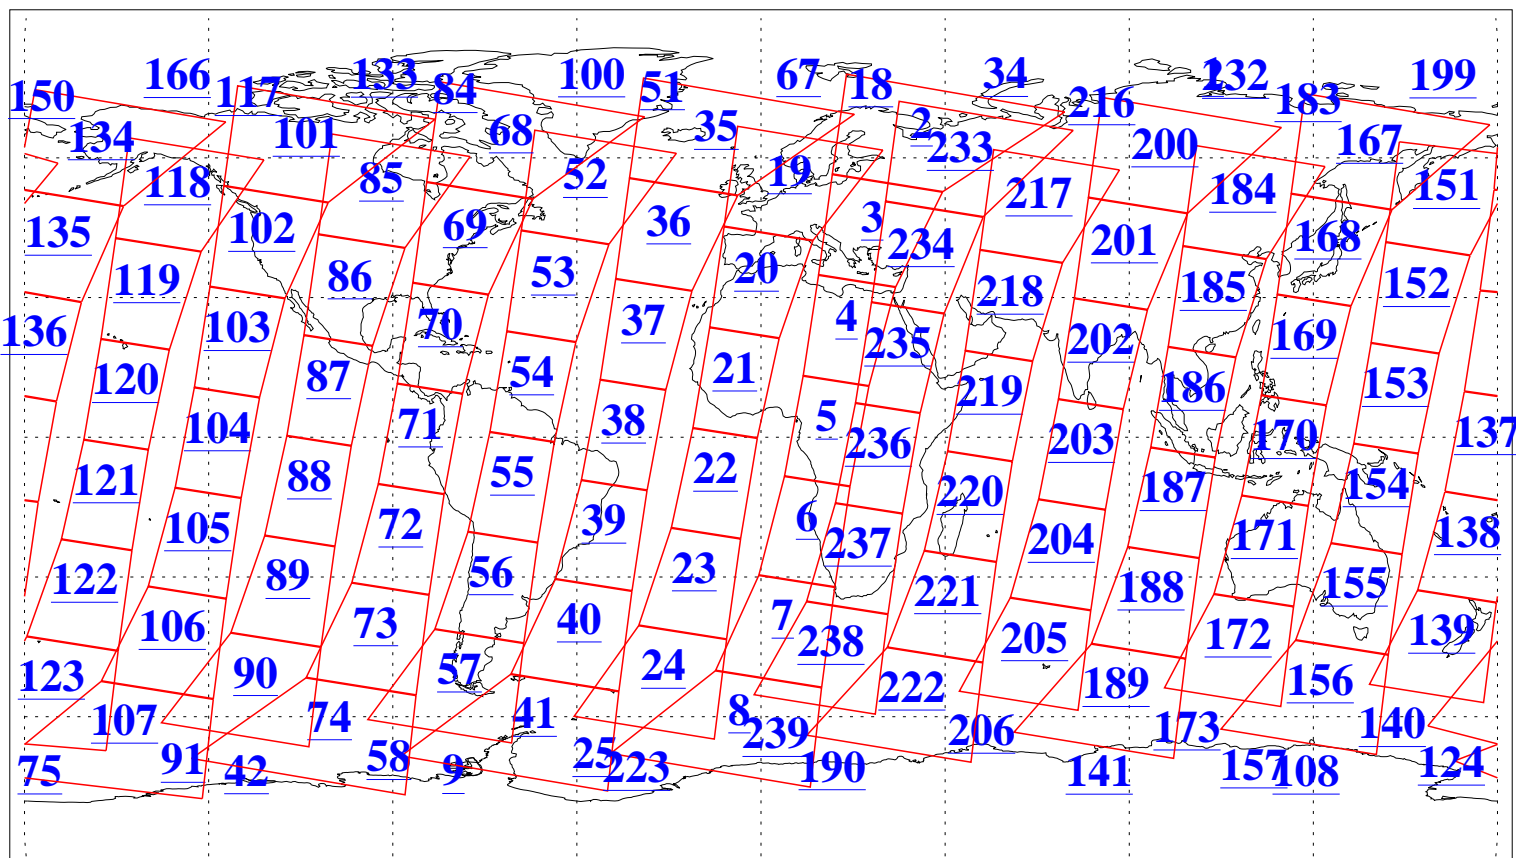

L1B Availability
AMSU Granules: 240
HSB Granules: 0
AIRS Granules: 240

19 Oct 2010
DoY 292
Aqua Day 3090
Granules: 1 to 120

Granules: 121 to 240

Legend: AMSU Available, HSB Available, AIRS Available

L1B Availability
AMSU Granules: 240
HSB Granules: 0
AIRS Granules: 240

19 Oct 2010
DoY 292
Aqua Day 3090
Ascending Granules

Descending Granules

Legend: AMSU Available, HSB Available, AIRS Available

L1B Availability
 AMSU Granules: 240
 HSB Granules: 0
 AIRS Granules: 240

19 Oct 2010
 DoY 292
 Aqua Day 3090

Northern Hemisphere Granules

Southern Hemisphere Granules

Legend: AMSU Available, HSB Available, AIRS Available