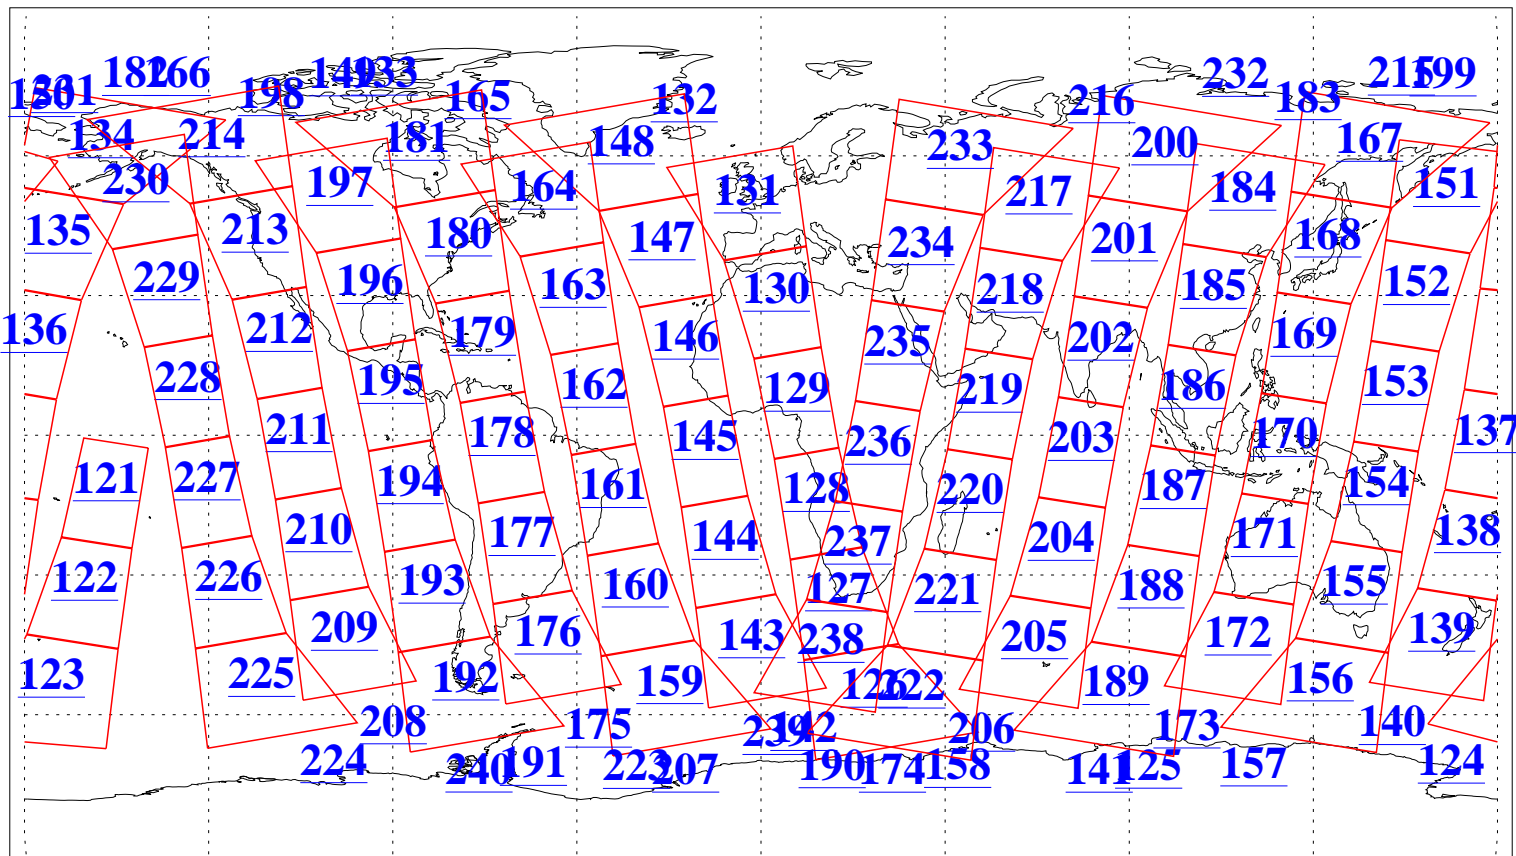

L1B Availability
AMSU Granules: 240
HSB Granules: 0
AIRS Granules: 240

19 Oct 2010
DoY 292
Aqua Day 3090
Granules: 1 to 120

Granules: 121 to 240

Legend: AMSU Available, HSB Available, AIRS Available

L1B Availability
AMSU Granules: 240
HSB Granules: 0
AIRS Granules: 240

19 Oct 2010
DoY 292
Aqua Day 3090
Ascending Granules

Descending Granules

Legend: AMSU Available, HSB Available, AIRS Available

L1B Availability
 AMSU Granules: 240
 HSB Granules: 0
 AIRS Granules: 240

19 Oct 2010
 DoY 292
 Aqua Day 3090

Northern Hemisphere Granules

Southern Hemisphere Granules

Legend: AMSU Available, HSB Available, AIRS Available