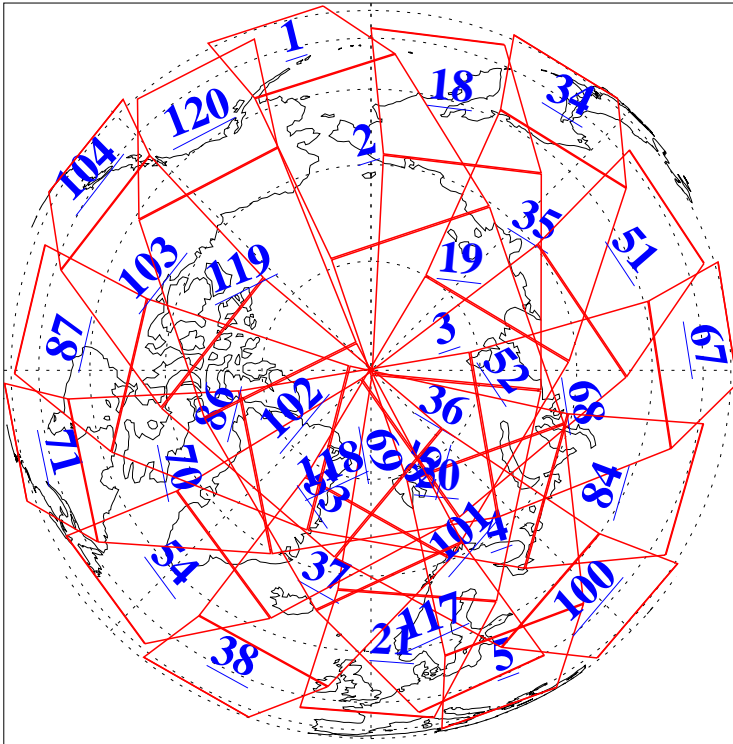

L1B Availability
AMSU Granules: 240
HSB Granules: 0
AIRS Granules: 240

17 Oct 2010
DoY 290
Aqua Day 3088
Granules: 1 to 120

Granules: 121 to 240

Legend: AMSU Available, HSB Available, AIRS Available

L1B Availability
AMSU Granules: 240
HSB Granules: 0
AIRS Granules: 240

17 Oct 2010
DoY 290
Aqua Day 3088
Ascending Granules

Descending Granules

Legend: AMSU Available, HSB Available, AIRS Available

L1B Availability
AMSU Granules: 240
HSB Granules: 0
AIRS Granules: 240

17 Oct 2010
DoY 290
Aqua Day 3088

Northern Hemisphere Granules

Southern Hemisphere Granules

Legend: AMSU Available, HSB Available, AIRS Available