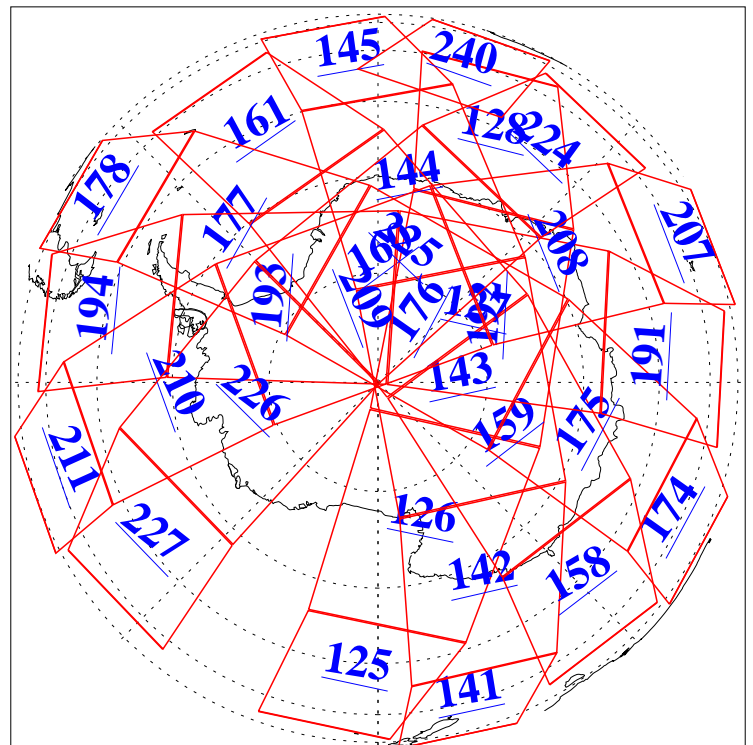

L1B Availability
AMSU Granules: 240
HSB Granules: 0
AIRS Granules: 240

17 Oct 2010
DoY 290
Aqua Day 3088
Granules: 1 to 120

Granules: 121 to 240

Legend: AMSU Available, HSB Available, AIRS Available

L1B Availability
AMSU Granules: 240
HSB Granules: 0
AIRS Granules: 240

17 Oct 2010
DoY 290
Aqua Day 3088
Ascending Granules

Descending Granules

Legend: AMSU Available, HSB Available, AIRS Available

L1B Availability
AMSU Granules: 240
HSB Granules: 0
AIRS Granules: 240

17 Oct 2010
DoY 290
Aqua Day 3088

Northern Hemisphere Granules

Southern Hemisphere Granules

Legend: AMSU Available, HSB Available, AIRS Available