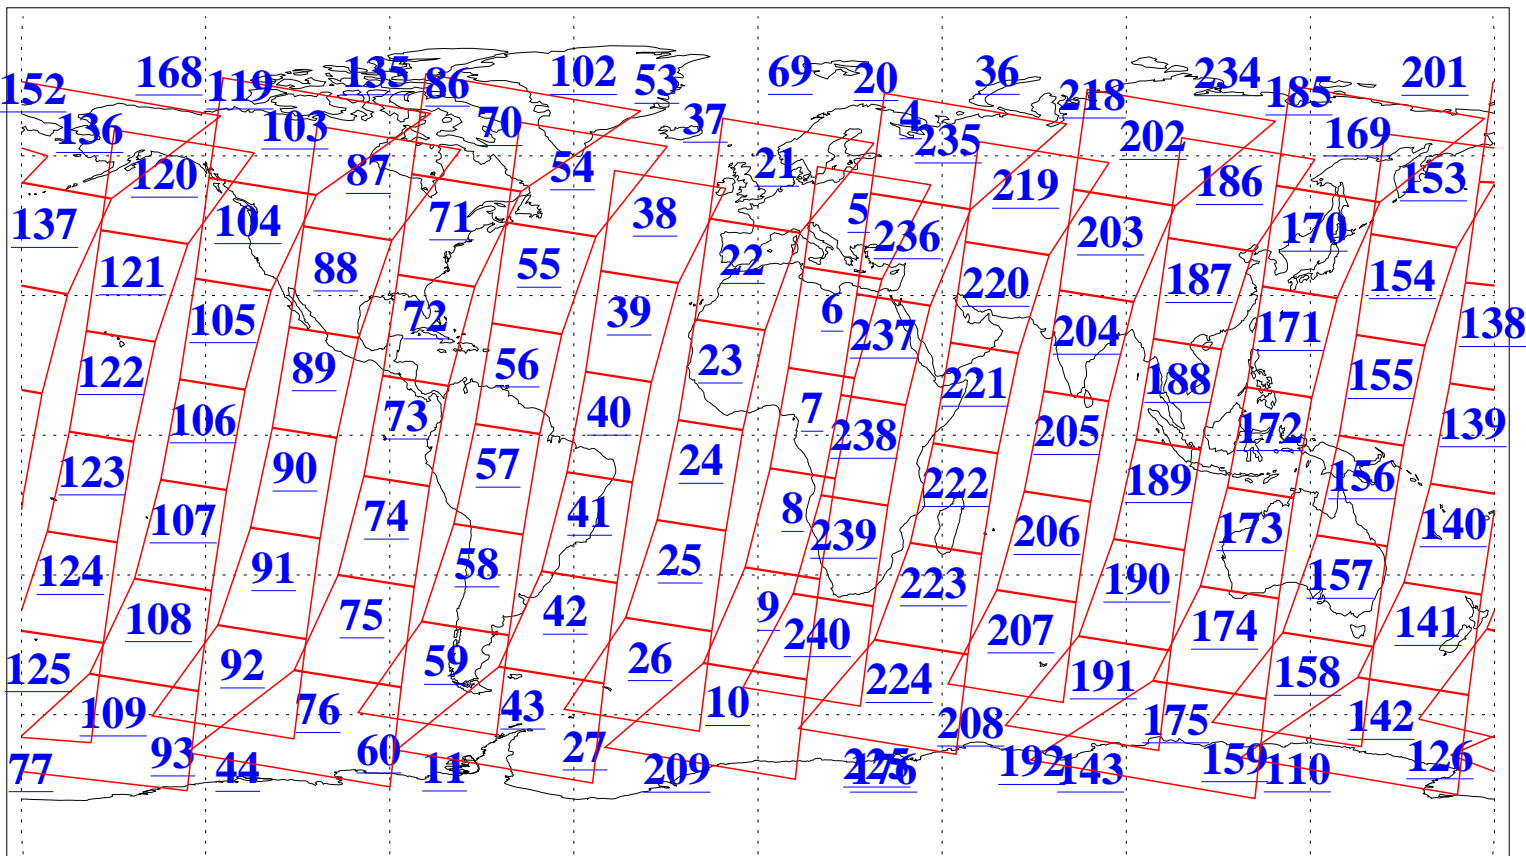

L1B Availability
AMSU Granules: 240
HSB Granules: 0
AIRS Granules: 240

17 Oct 2010
DoY 290
Aqua Day 3088
Granules: 1 to 120

Granules: 121 to 240

Legend: AMSU Available, HSB Available, AIRS Available

L1B Availability
AMSU Granules: 240
HSB Granules: 0
AIRS Granules: 240

17 Oct 2010
DoY 290
Aqua Day 3088
Ascending Granules

Descending Granules

Legend: AMSU Available, HSB Available, AIRS Available

L1B Availability
AMSU Granules: 240
HSB Granules: 0
AIRS Granules: 240

17 Oct 2010
DoY 290
Aqua Day 3088

Northern Hemisphere Granules

Southern Hemisphere Granules

Legend: AMSU Available, HSB Available, AIRS Available