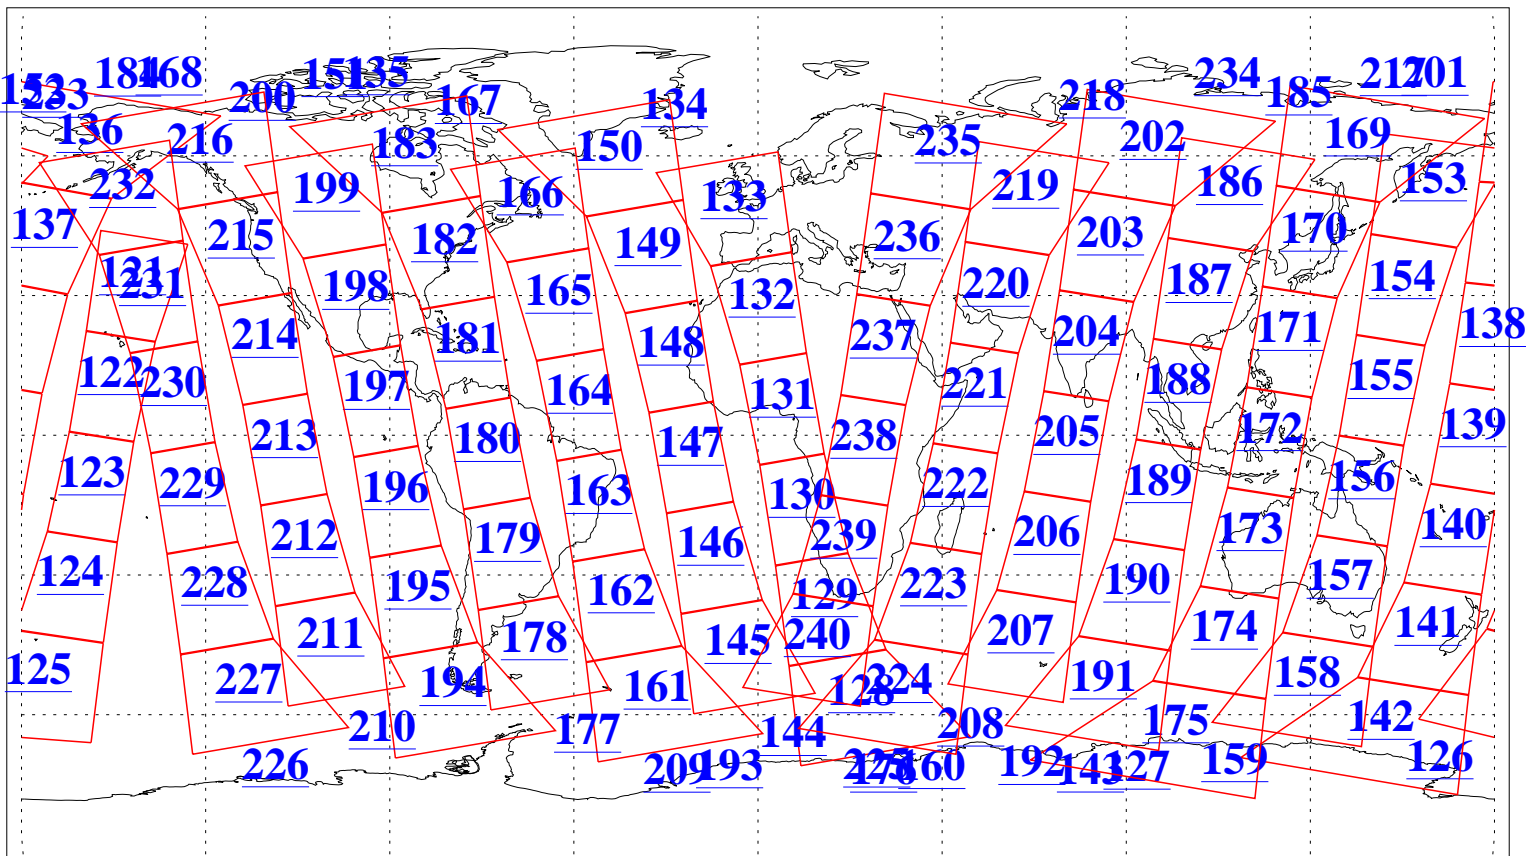

L1B Availability
AMSU Granules: 240
HSB Granules: 0
AIRS Granules: 240

17 Oct 2010
DoY 290
Aqua Day 3088
Granules: 1 to 120

Granules: 121 to 240

Legend: AMSU Available, HSB Available, AIRS Available

L1B Availability
AMSU Granules: 240
HSB Granules: 0
AIRS Granules: 240

17 Oct 2010
DoY 290
Aqua Day 3088
Ascending Granules

Descending Granules

Legend: AMSU Available, HSB Available, AIRS Available

L1B Availability
AMSU Granules: 240
HSB Granules: 0
AIRS Granules: 240

17 Oct 2010
DoY 290
Aqua Day 3088