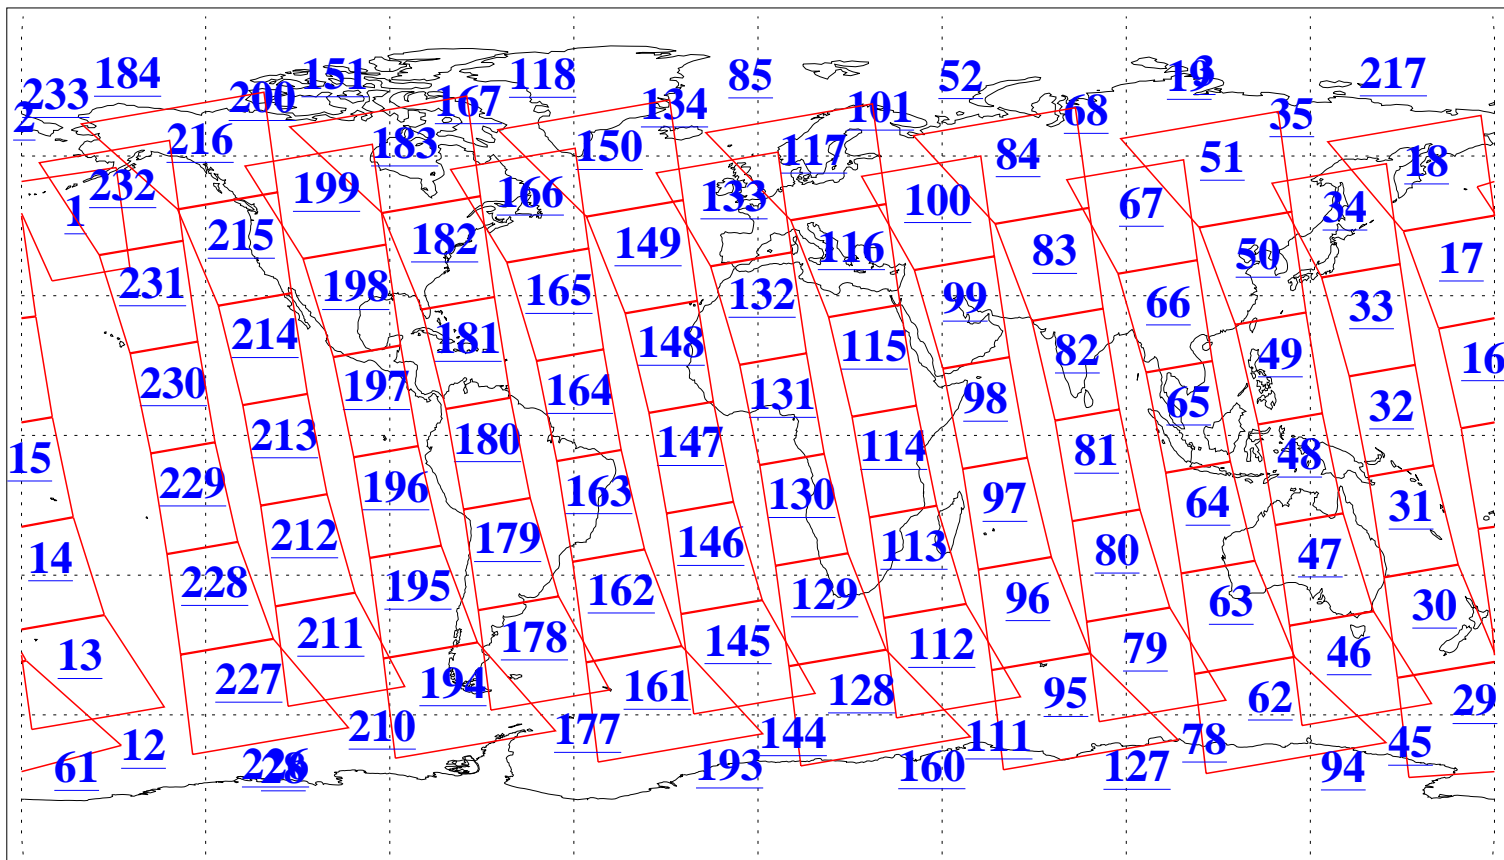

L1B Availability
AMSU Granules: 240
HSB Granules: 0
AIRS Granules: 240

17 Oct 2010
DoY 290
Aqua Day 3088
Granules: 1 to 120

Granules: 121 to 240

Legend: AMSU Available, HSB Available, AIRS Available

L1B Availability
AMSU Granules: 240
HSB Granules: 0
AIRS Granules: 240

17 Oct 2010
DoY 290
Aqua Day 3088
Ascending Granules

Descending Granules

Legend: AMSU Available, HSB Available, AIRS Available

L1B Availability
AMSU Granules: 240
HSB Granules: 0
AIRS Granules: 240

17 Oct 2010
DoY 290
Aqua Day 3088

Northern Hemisphere Granules

Southern Hemisphere Granules

Legend: AMSU Available, HSB Available, AIRS Available