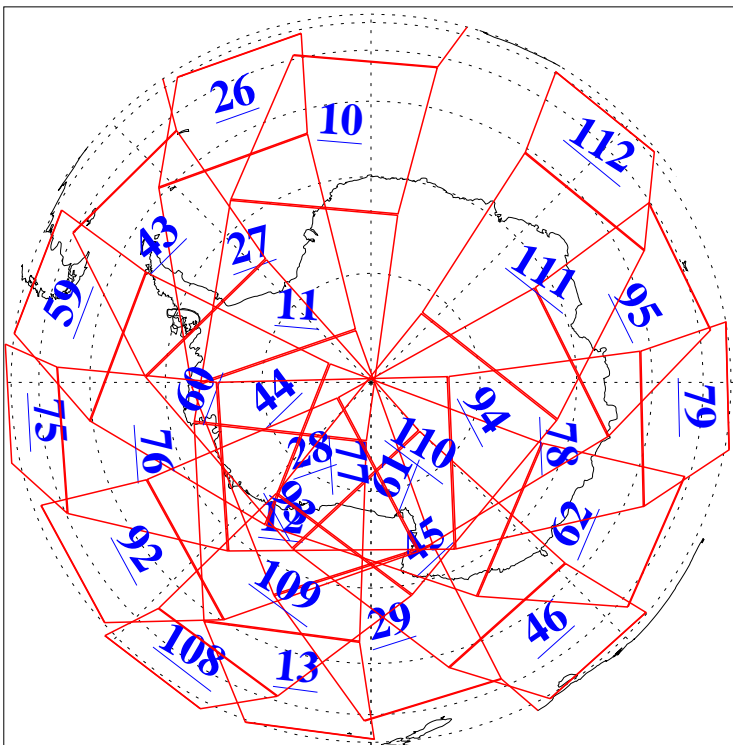

L1B Availability
AMSU Granules: 240
HSB Granules: 0
AIRS Granules: 240

17 Oct 2010
DoY 290
Aqua Day 3088
Granules: 1 to 120

Granules: 121 to 240

Legend: AMSU Available, HSB Available, AIRS Available

L1B Availability
AMSU Granules: 240
HSB Granules: 0
AIRS Granules: 240

17 Oct 2010
DoY 290
Aqua Day 3088
Ascending Granules

Descending Granules

Legend: AMSU Available, HSB Available, AIRS Available

L1B Availability
AMSU Granules: 240
HSB Granules: 0
AIRS Granules: 240

17 Oct 2010
DoY 290
Aqua Day 3088

Northern Hemisphere Granules

Southern Hemisphere Granules

Legend: AMSU Available, HSB Available, AIRS Available