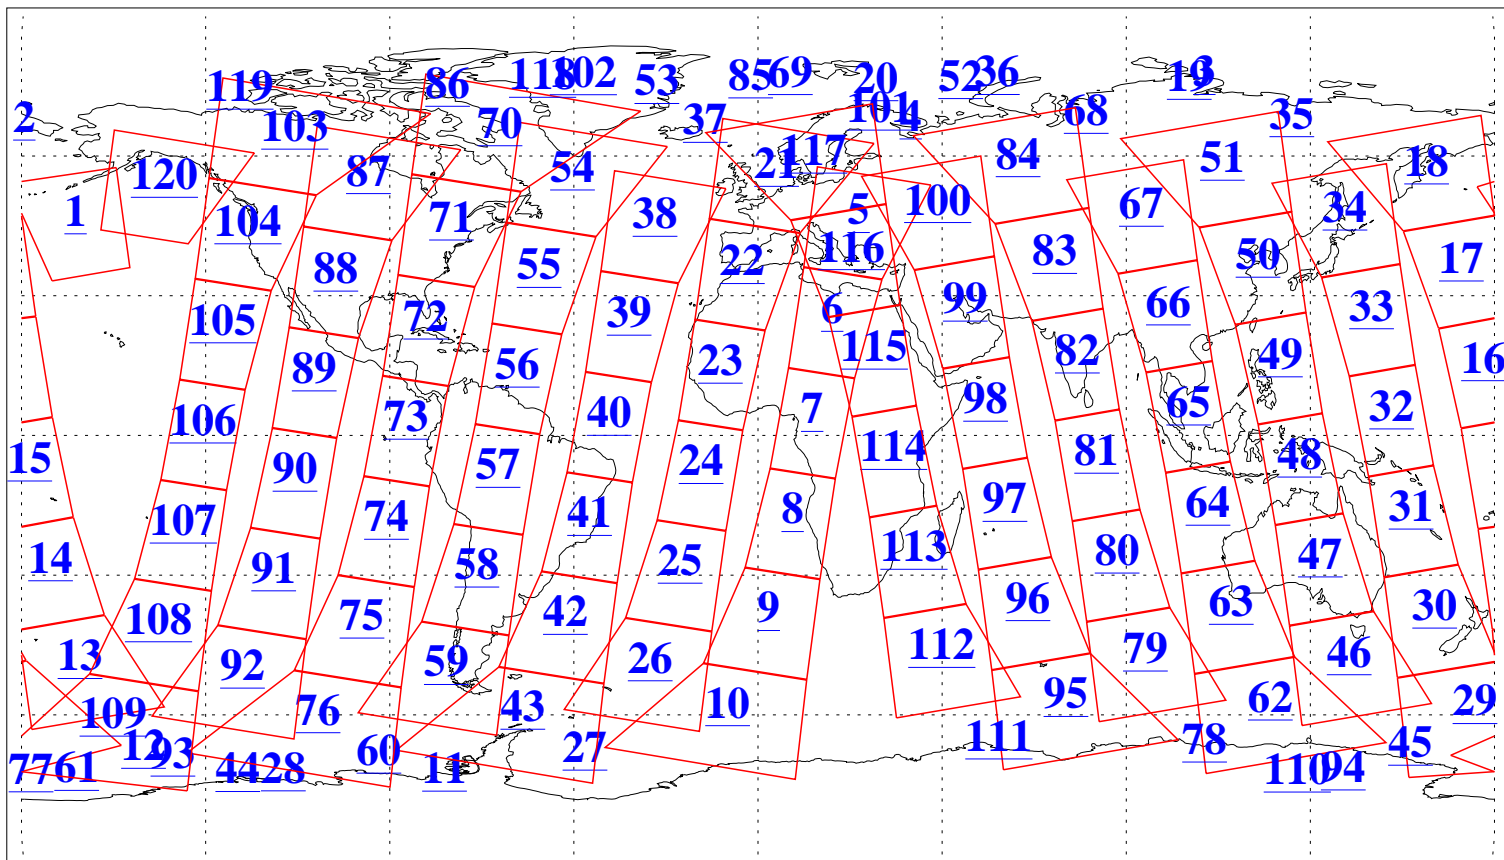

L1B Availability
AMSU Granules: 240
HSB Granules: 0
AIRS Granules: 240

17 Oct 2010
DoY 290
Aqua Day 3088
Granules: 1 to 120

Granules: 121 to 240

Legend: AMSU Available, HSB Available, AIRS Available

L1B Availability
AMSU Granules: 240
HSB Granules: 0
AIRS Granules: 240

17 Oct 2010
DoY 290
Aqua Day 3088
Ascending Granules

Descending Granules

Legend: AMSU Available, HSB Available, AIRS Available

L1B Availability
AMSU Granules: 240
HSB Granules: 0
AIRS Granules: 240

17 Oct 2010
DoY 290
Aqua Day 3088

Northern Hemisphere Granules

Southern Hemisphere Granules

Legend: AMSU Available, HSB Available, AIRS Available