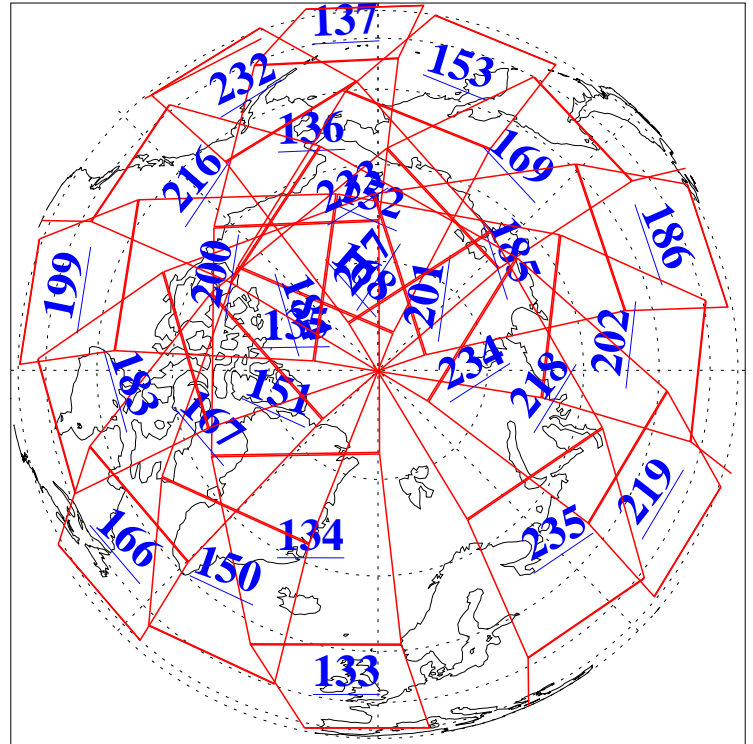

L1B Availability
AMSU Granules: 240
HSB Granules: 0
AIRS Granules: 240

17 Oct 2010
DoY 290
Aqua Day 3088
Granules: 1 to 120

Granules: 121 to 240

Legend: AMSU Available, HSB Available, AIRS Available

L1B Availability
AMSU Granules: 240
HSB Granules: 0
AIRS Granules: 240

17 Oct 2010
DoY 290
Aqua Day 3088
Ascending Granules

Descending Granules

Legend: AMSU Available, HSB Available, AIRS Available

L1B Availability
AMSU Granules: 240
HSB Granules: 0
AIRS Granules: 240

17 Oct 2010
DoY 290
Aqua Day 3088

Northern Hemisphere Granules

Southern Hemisphere Granules

Legend: AMSU Available, HSB Available, AIRS Available