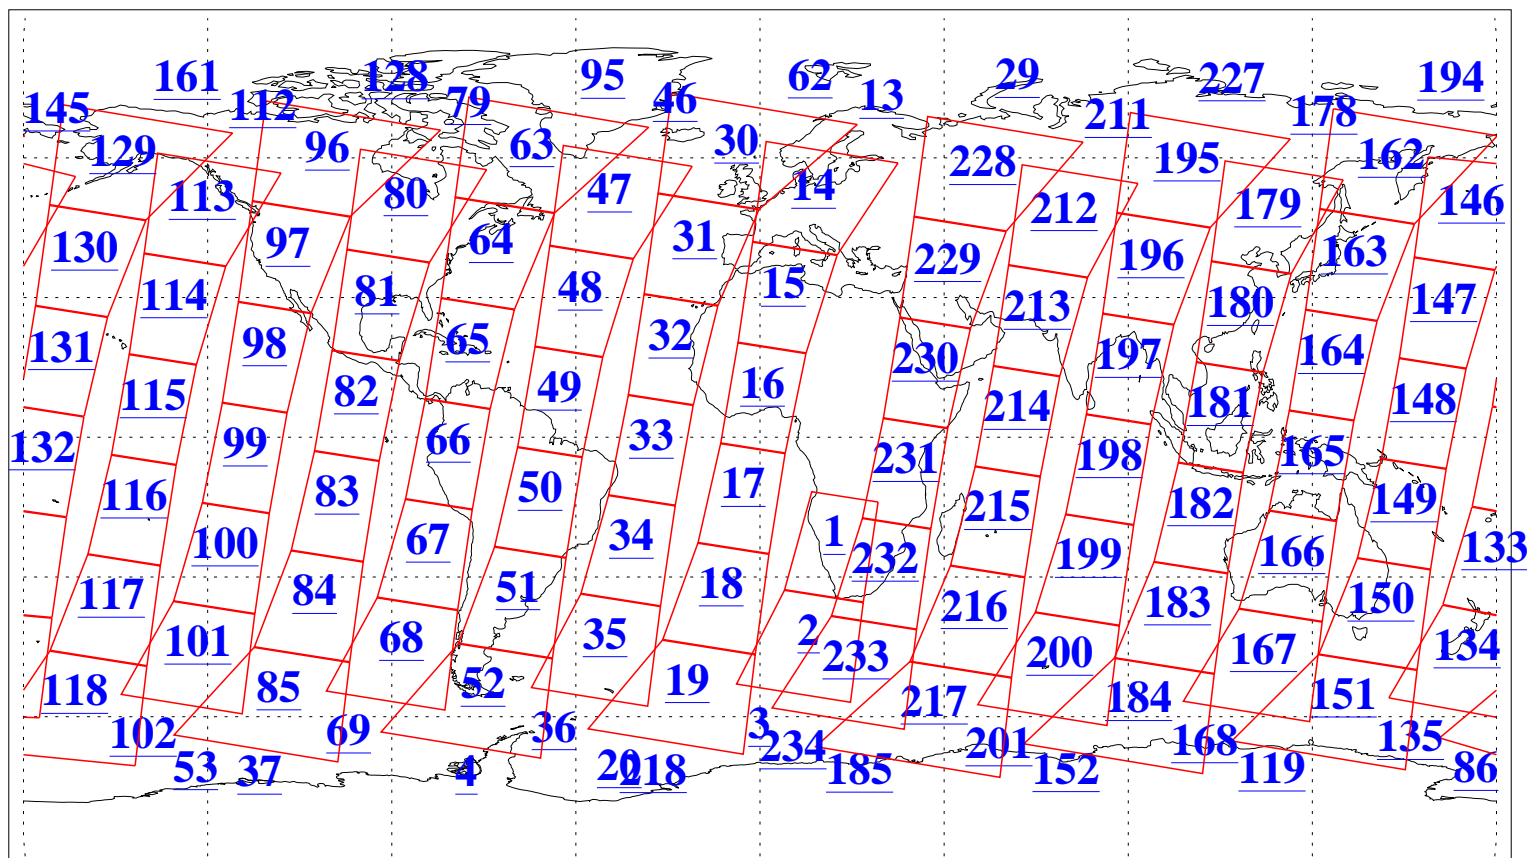

Legend: AMSU Available, HSB Available, AIRS Available