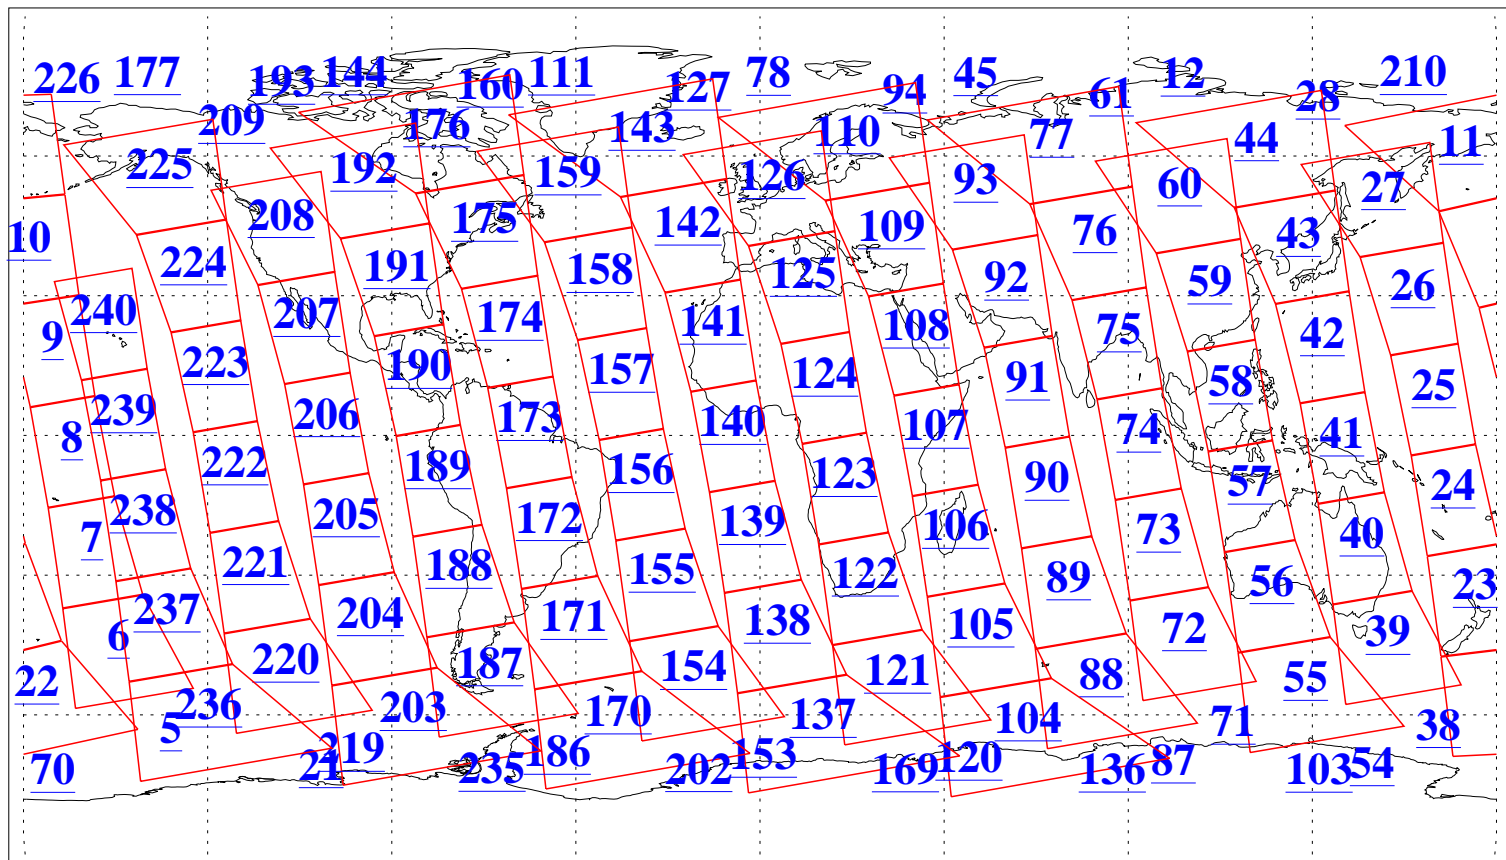

L1B Availability
AMSU Granules: 240
HSB Granules: 0
AIRS Granules: 240

16 Oct 2010
DoY 289
Aqua Day 3087
Granules: 1 to 120

Granules: 121 to 240

Legend: AMSU Available, HSB Available, AIRS Available

L1B Availability
AMSU Granules: 240
HSB Granules: 0
AIRS Granules: 240

16 Oct 2010
DoY 289
Aqua Day 3087
Ascending Granules

Descending Granules

Legend: AMSU Available, HSB Available, AIRS Available