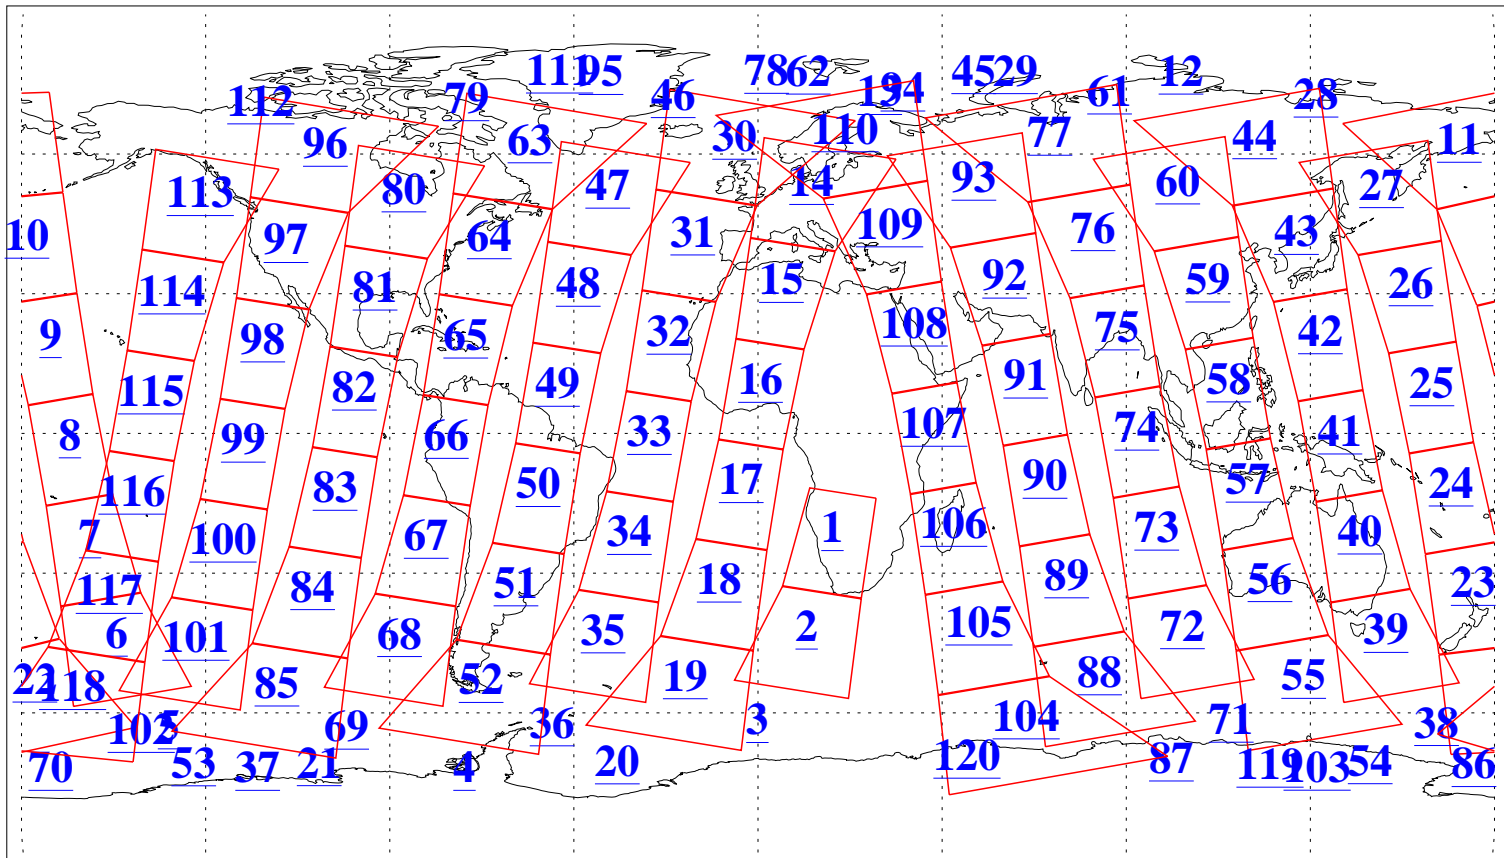

L1B Availability
AMSU Granules: 240
HSB Granules: 0
AIRS Granules: 240

16 Oct 2010
DoY 289
Aqua Day 3087
Granules: 1 to 120

Granules: 121 to 240

Legend: AMSU Available, HSB Available, AIRS Available

L1B Availability
AMSU Granules: 240
HSB Granules: 0
AIRS Granules: 240

16 Oct 2010
DoY 289
Aqua Day 3087
Ascending Granules

Descending Granules

Legend: AMSU Available, HSB Available, AIRS Available