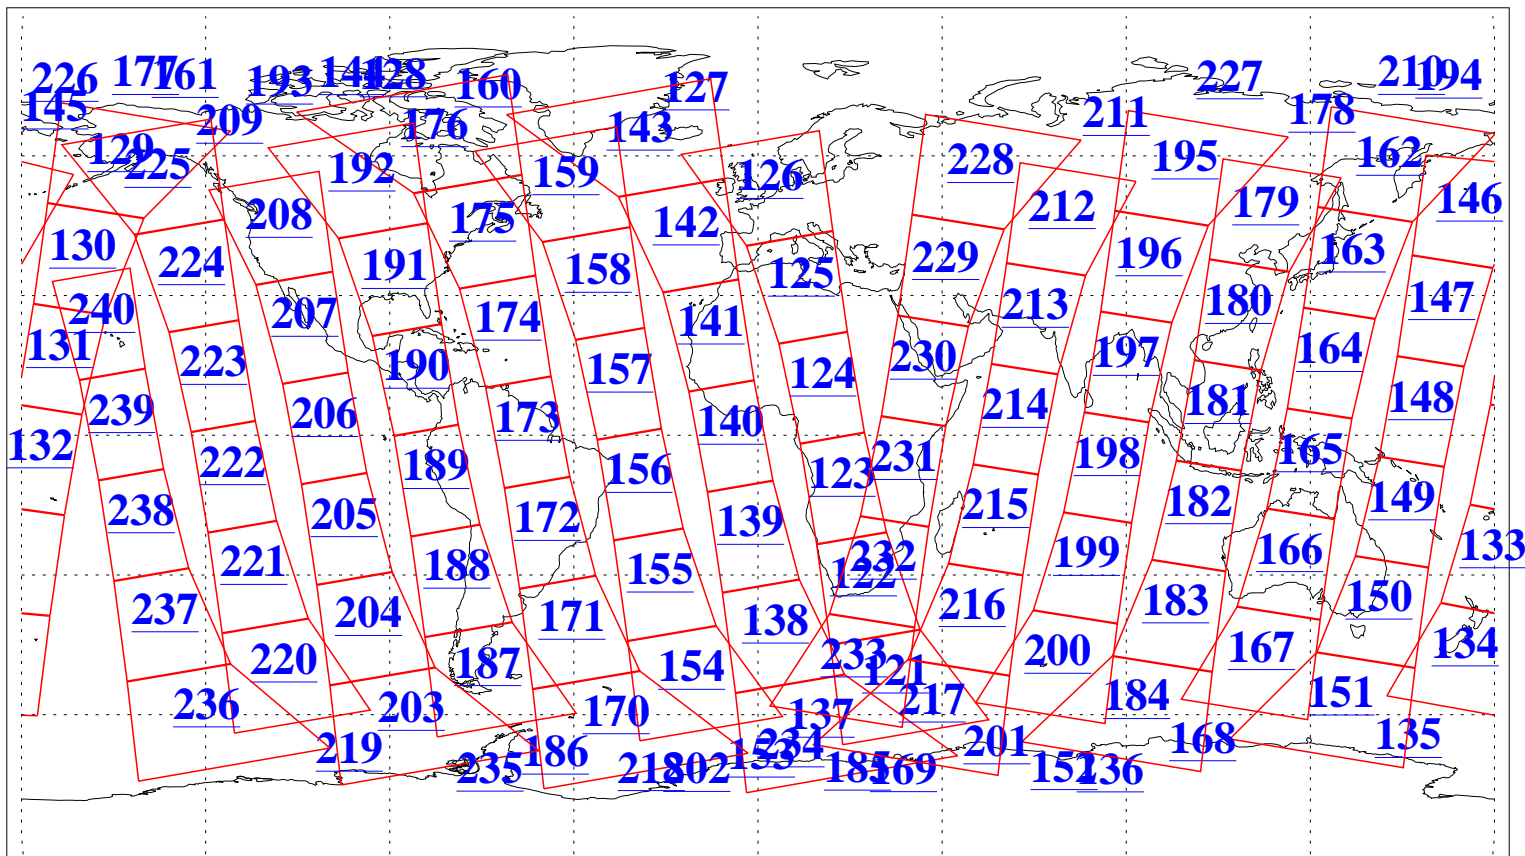

L1B Availability
AMSU Granules: 240
HSB Granules: 0
AIRS Granules: 240

16 Oct 2010
DoY 289
Aqua Day 3087
Granules: 1 to 120

Granules: 121 to 240

Legend: AMSU Available, HSB Available, AIRS Available

L1B Availability
AMSU Granules: 240
HSB Granules: 0
AIRS Granules: 240

16 Oct 2010
DoY 289
Aqua Day 3087
Ascending Granules

Descending Granules

Legend: AMSU Available, HSB Available, AIRS Available