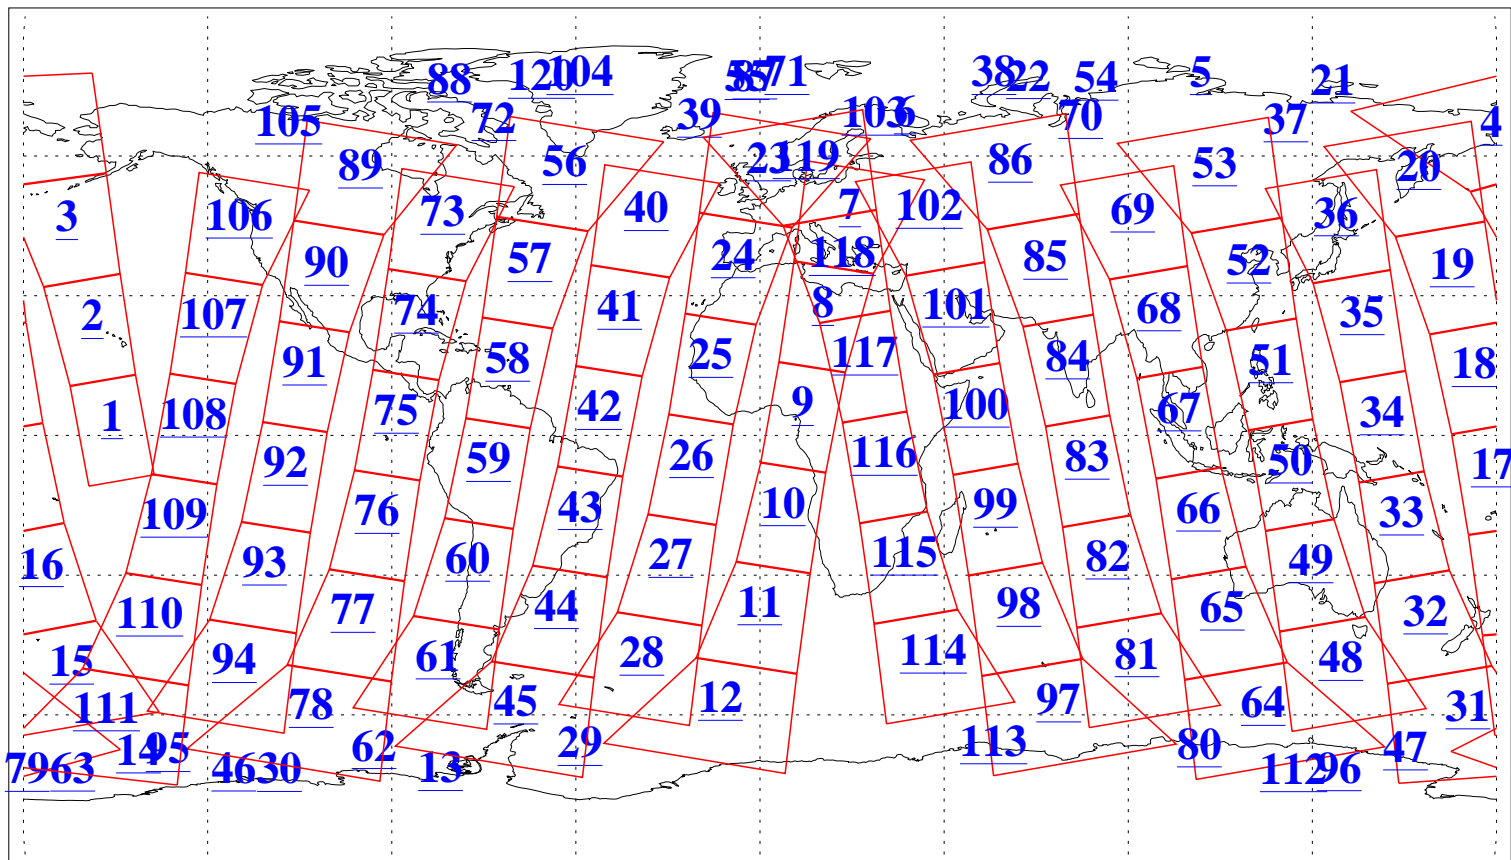

L1B Availability
AMSU Granules: 240
HSB Granules: 0
AIRS Granules: 240

15 Oct 2010
DoY 288
Aqua Day 3086
Granules: 1 to 120

Granules: 121 to 240

Legend: AMSU Available, HSB Available, AIRS Available

L1B Availability
AMSU Granules: 240
HSB Granules: 0
AIRS Granules: 240

15 Oct 2010
DoY 288
Aqua Day 3086

Ascending Granules

Descending Granules

Legend: AMSU Available, HSB Available, AIRS Available

L1B Availability
 AMSU Granules: 240
 HSB Granules: 0
 AIRS Granules: 240

15 Oct 2010
 DoY 288
 Aqua Day 3086

Northern Hemisphere Granules

Southern Hemisphere Granules

Legend: AMSU Available, HSB Available, AIRS Available