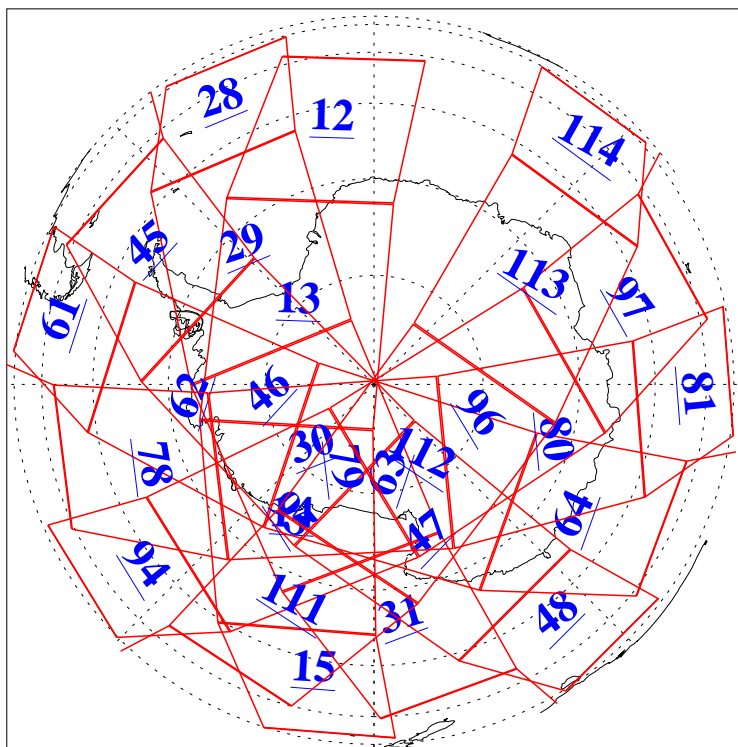

L1B Availability
AMSU Granules: 240
HSB Granules: 0
AIRS Granules: 240

15 Oct 2010
DoY 288
Aqua Day 3086
Granules: 1 to 120

Granules: 121 to 240

Legend: AMSU Available, HSB Available, AIRS Available

L1B Availability
AMSU Granules: 240
HSB Granules: 0
AIRS Granules: 240

15 Oct 2010
DoY 288
Aqua Day 3086

Ascending Granules

Descending Granules

Legend: AMSU Available, HSB Available, AIRS Available

L1B Availability
 AMSU Granules: 240
 HSB Granules: 0
 AIRS Granules: 240

15 Oct 2010
 DoY 288
 Aqua Day 3086

Northern Hemisphere Granules

Southern Hemisphere Granules

Legend: AMSU Available, HSB Available, AIRS Available