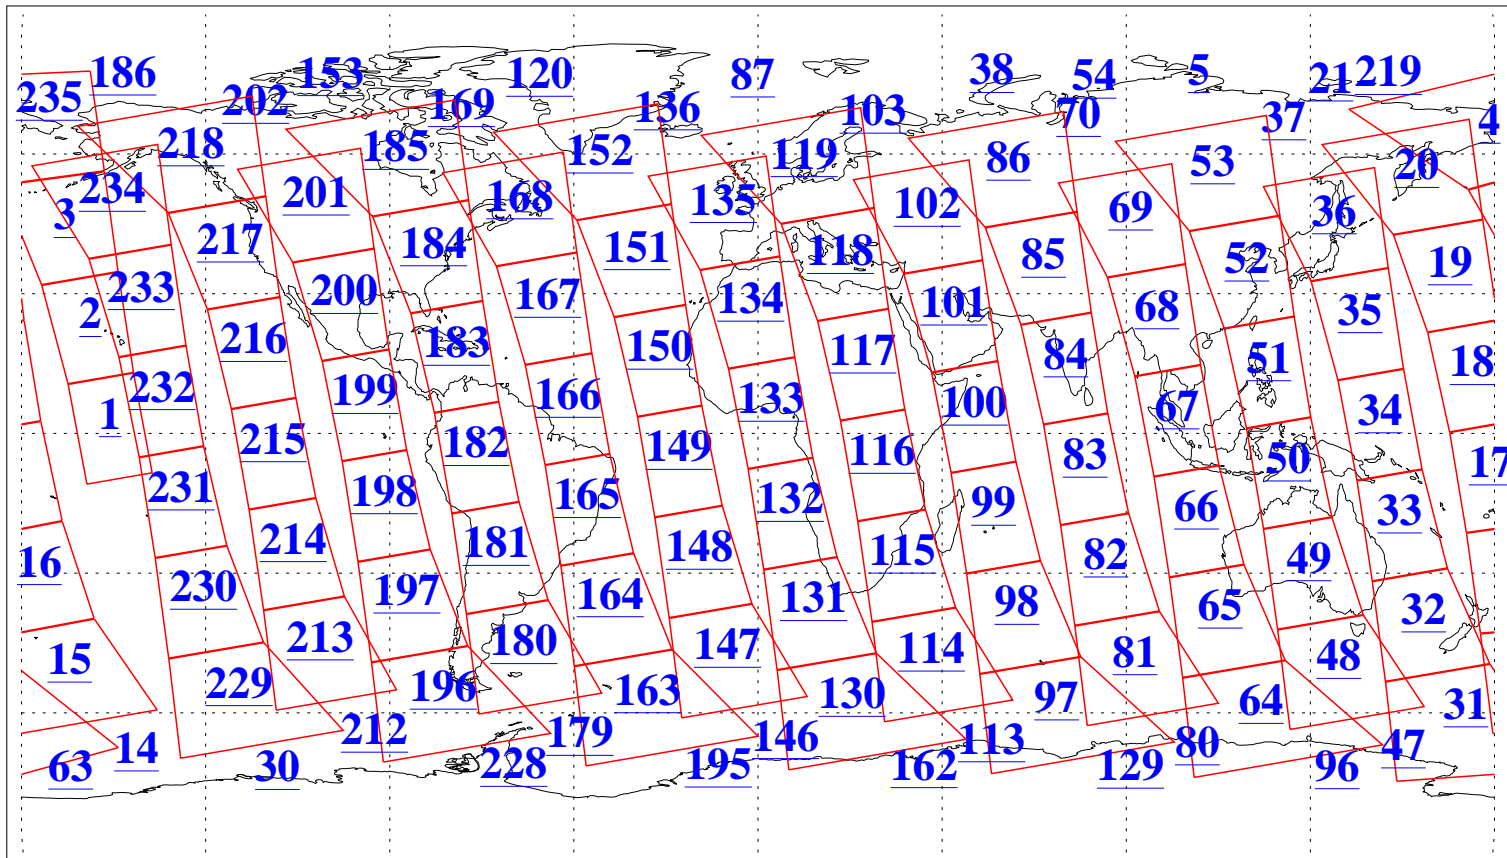

L1B Availability
AMSU Granules: 240
HSB Granules: 0
AIRS Granules: 240

15 Oct 2010
DoY 288
Aqua Day 3086
Granules: 1 to 120

Granules: 121 to 240

Legend: AMSU Available, HSB Available, AIRS Available

L1B Availability
AMSU Granules: 240
HSB Granules: 0
AIRS Granules: 240

15 Oct 2010
DoY 288
Aqua Day 3086

Ascending Granules

Descending Granules

Legend: AMSU Available, HSB Available, AIRS Available

L1B Availability
 AMSU Granules: 240
 HSB Granules: 0
 AIRS Granules: 240

15 Oct 2010
 DoY 288
 Aqua Day 3086

Northern Hemisphere Granules

Southern Hemisphere Granules

Legend: AMSU Available, HSB Available, AIRS Available