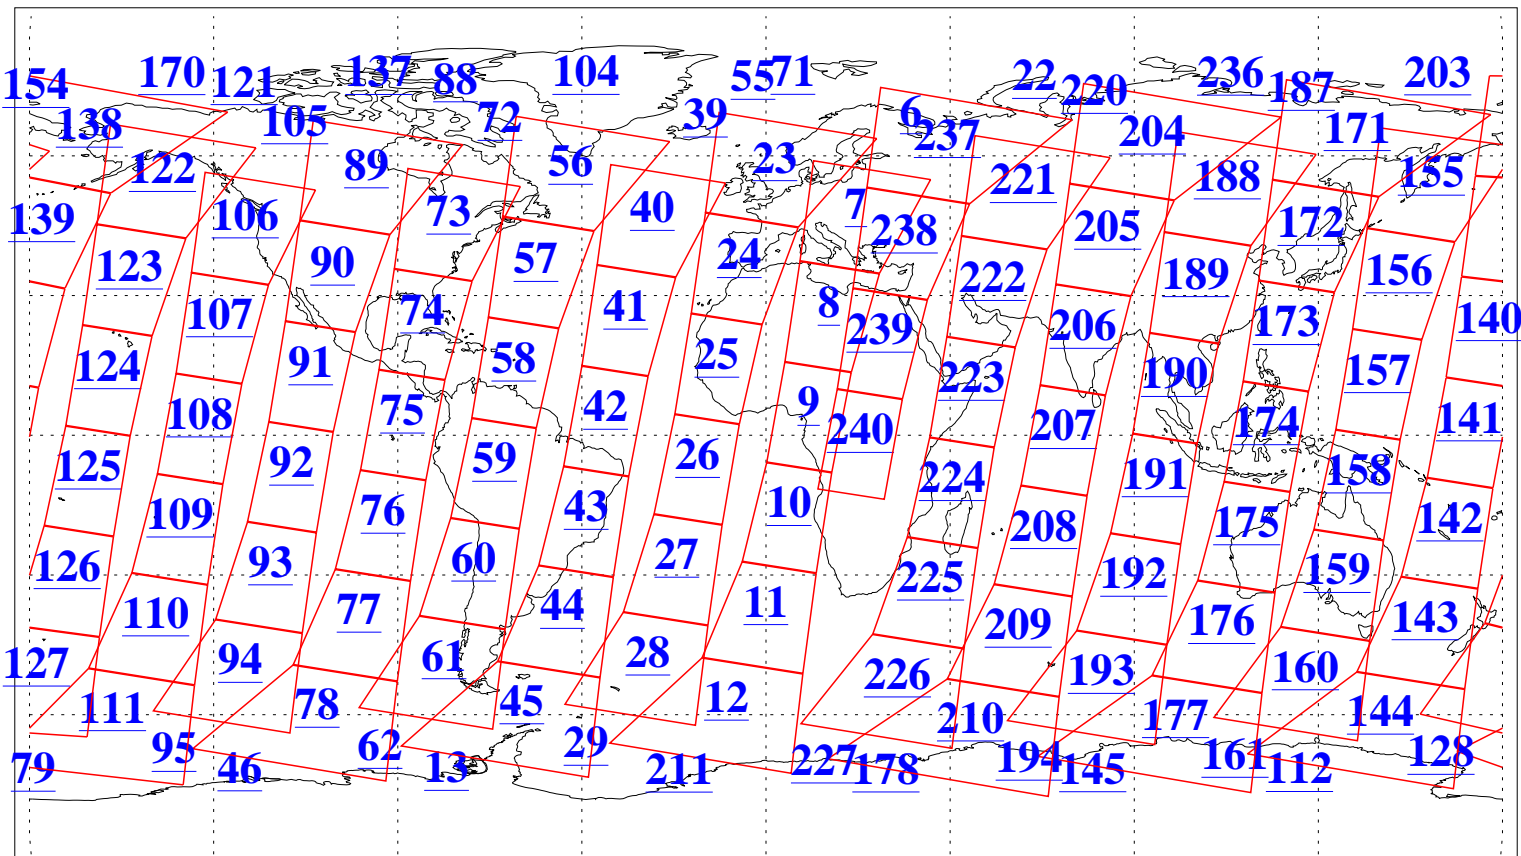

L1B Availability
AMSU Granules: 240
HSB Granules: 0
AIRS Granules: 240

15 Oct 2010
DoY 288
Aqua Day 3086
Granules: 1 to 120

Granules: 121 to 240

Legend: AMSU Available, HSB Available, AIRS Available

L1B Availability
AMSU Granules: 240
HSB Granules: 0
AIRS Granules: 240

15 Oct 2010
DoY 288
Aqua Day 3086

Ascending Granules

Descending Granules

Legend: AMSU Available, HSB Available, AIRS Available

L1B Availability
 AMSU Granules: 240
 HSB Granules: 0
 AIRS Granules: 240

15 Oct 2010
 DoY 288
 Aqua Day 3086

Northern Hemisphere Granules

Southern Hemisphere Granules

Legend: AMSU Available, HSB Available, AIRS Available