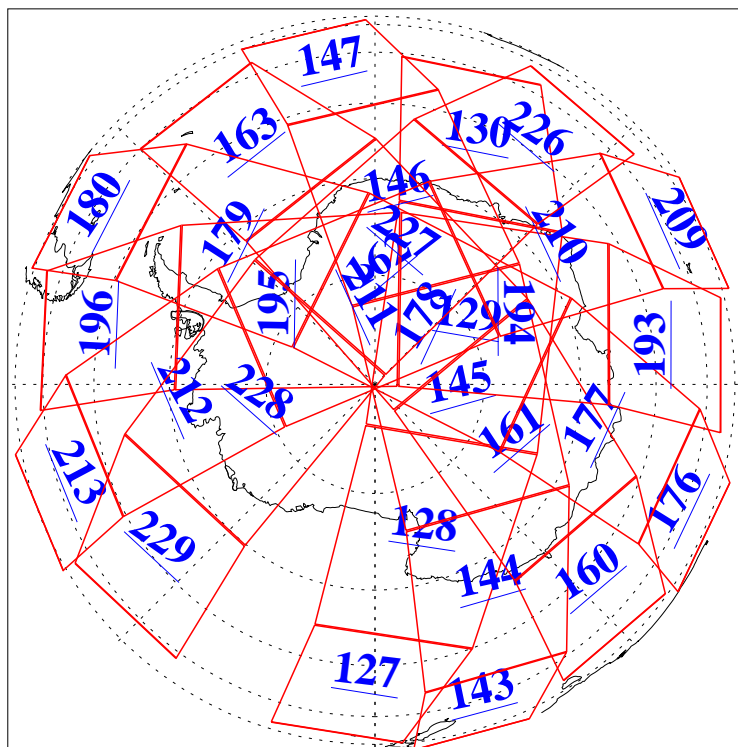

L1B Availability
AMSU Granules: 240
HSB Granules: 0
AIRS Granules: 240

15 Oct 2010
DoY 288
Aqua Day 3086
Granules: 1 to 120

Granules: 121 to 240

Legend: AMSU Available, HSB Available, AIRS Available

L1B Availability
AMSU Granules: 240
HSB Granules: 0
AIRS Granules: 240

15 Oct 2010
DoY 288
Aqua Day 3086

Ascending Granules

Descending Granules

Legend: AMSU Available, HSB Available, AIRS Available

L1B Availability
 AMSU Granules: 240
 HSB Granules: 0
 AIRS Granules: 240

15 Oct 2010
 DoY 288
 Aqua Day 3086

Northern Hemisphere Granules

Southern Hemisphere Granules

Legend: AMSU Available, HSB Available, AIRS Available