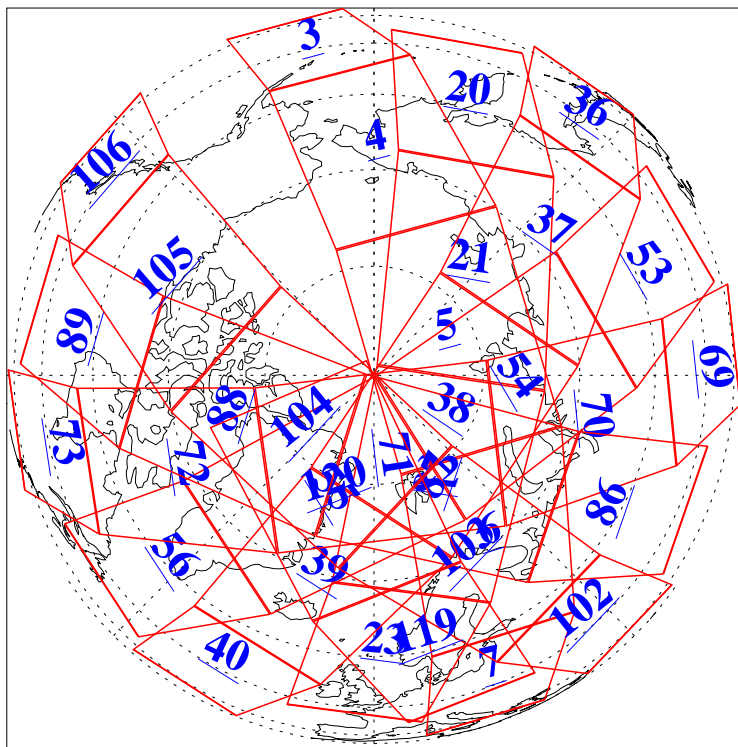

L1B Availability
AMSU Granules: 240
HSB Granules: 0
AIRS Granules: 240

15 Oct 2010
DoY 288
Aqua Day 3086
Granules: 1 to 120

Granules: 121 to 240

Legend: AMSU Available, HSB Available, AIRS Available

L1B Availability
AMSU Granules: 240
HSB Granules: 0
AIRS Granules: 240

15 Oct 2010
DoY 288
Aqua Day 3086

Ascending Granules

Descending Granules

Legend: AMSU Available, HSB Available, AIRS Available

L1B Availability
 AMSU Granules: 240
 HSB Granules: 0
 AIRS Granules: 240

15 Oct 2010
 DoY 288
 Aqua Day 3086

Northern Hemisphere Granules

Southern Hemisphere Granules

Legend: AMSU Available, HSB Available, AIRS Available