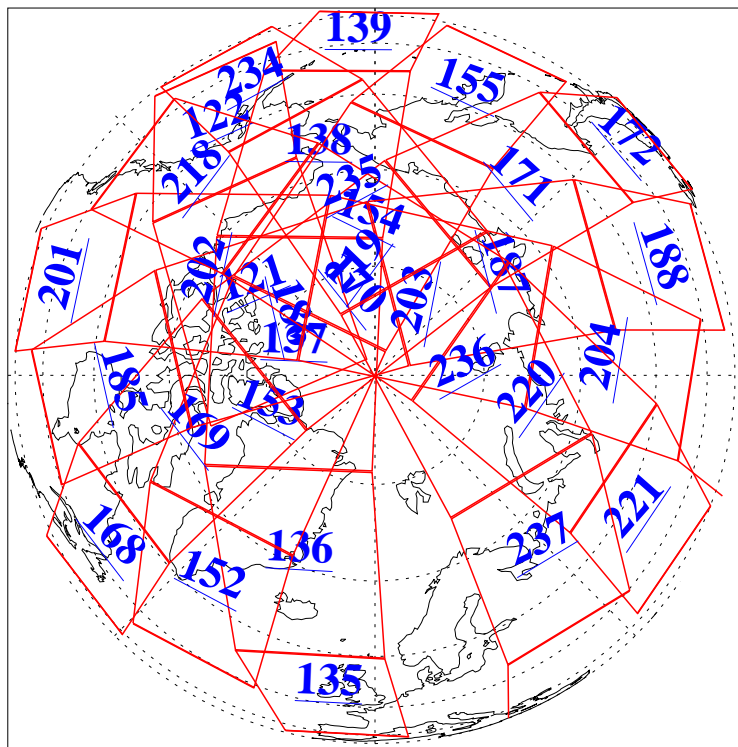

L1B Availability
AMSU Granules: 240
HSB Granules: 0
AIRS Granules: 240

15 Oct 2010
DoY 288
Aqua Day 3086
Granules: 1 to 120

Granules: 121 to 240

Legend: AMSU Available, HSB Available, AIRS Available

L1B Availability
AMSU Granules: 240
HSB Granules: 0
AIRS Granules: 240

15 Oct 2010
DoY 288
Aqua Day 3086

Ascending Granules

Descending Granules

Legend: AMSU Available, HSB Available, AIRS Available

L1B Availability
 AMSU Granules: 240
 HSB Granules: 0
 AIRS Granules: 240

15 Oct 2010
 DoY 288
 Aqua Day 3086

Northern Hemisphere Granules

Southern Hemisphere Granules

Legend: AMSU Available, HSB Available, AIRS Available