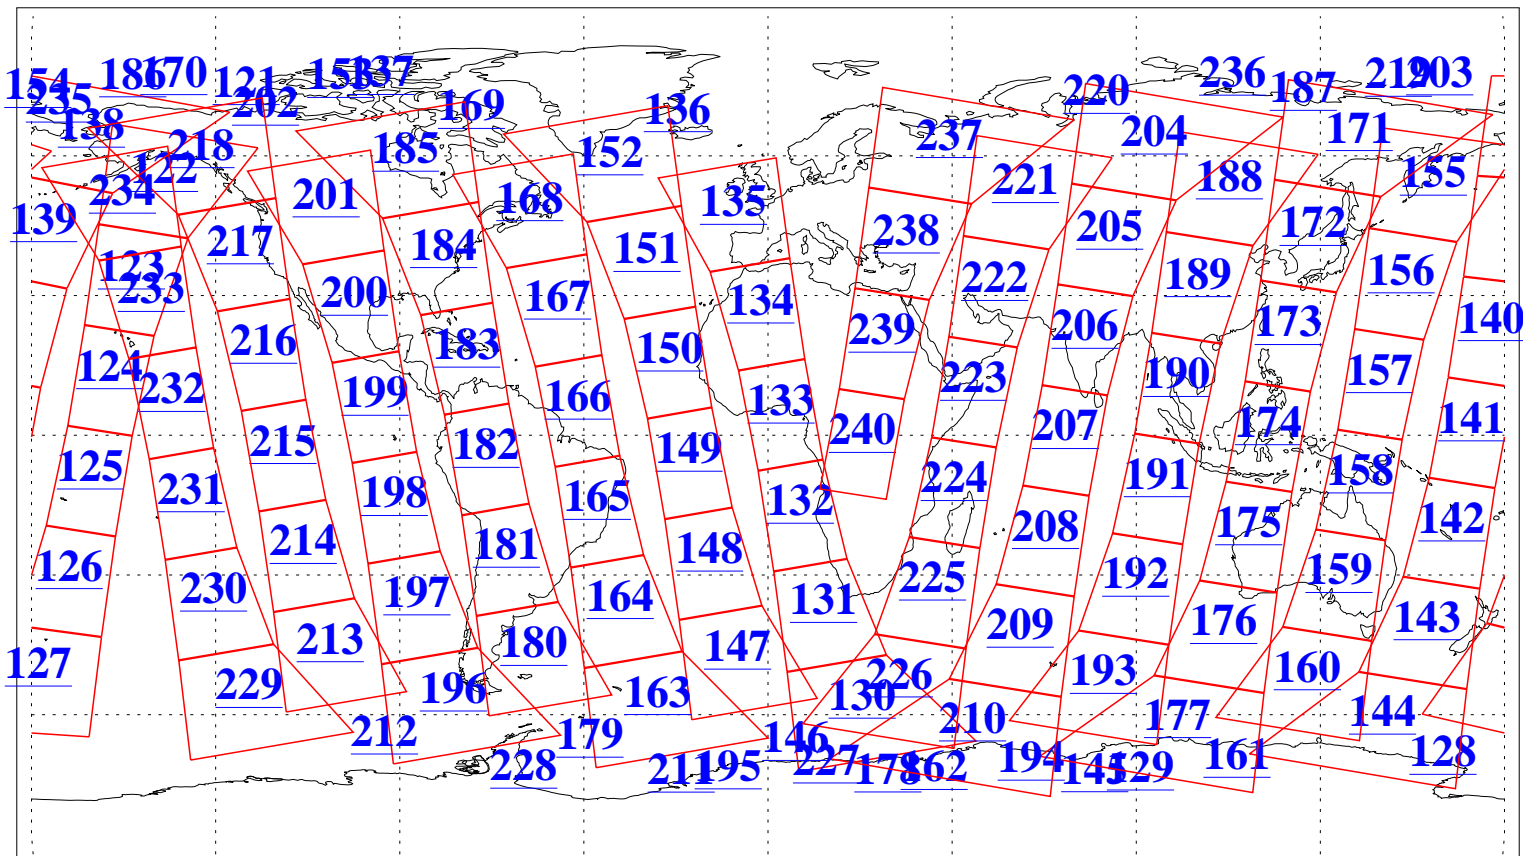

L1B Availability
AMSU Granules: 240
HSB Granules: 0
AIRS Granules: 240

15 Oct 2010
DoY 288
Aqua Day 3086
Granules: 1 to 120

Granules: 121 to 240

Legend: AMSU Available, HSB Available, AIRS Available

L1B Availability
AMSU Granules: 240
HSB Granules: 0
AIRS Granules: 240

15 Oct 2010
DoY 288
Aqua Day 3086

Ascending Granules

Descending Granules

Legend: AMSU Available, HSB Available, AIRS Available

L1B Availability
 AMSU Granules: 240
 HSB Granules: 0
 AIRS Granules: 240

15 Oct 2010
 DoY 288
 Aqua Day 3086

Northern Hemisphere Granules

Southern Hemisphere Granules

Legend: AMSU Available, HSB Available, AIRS Available