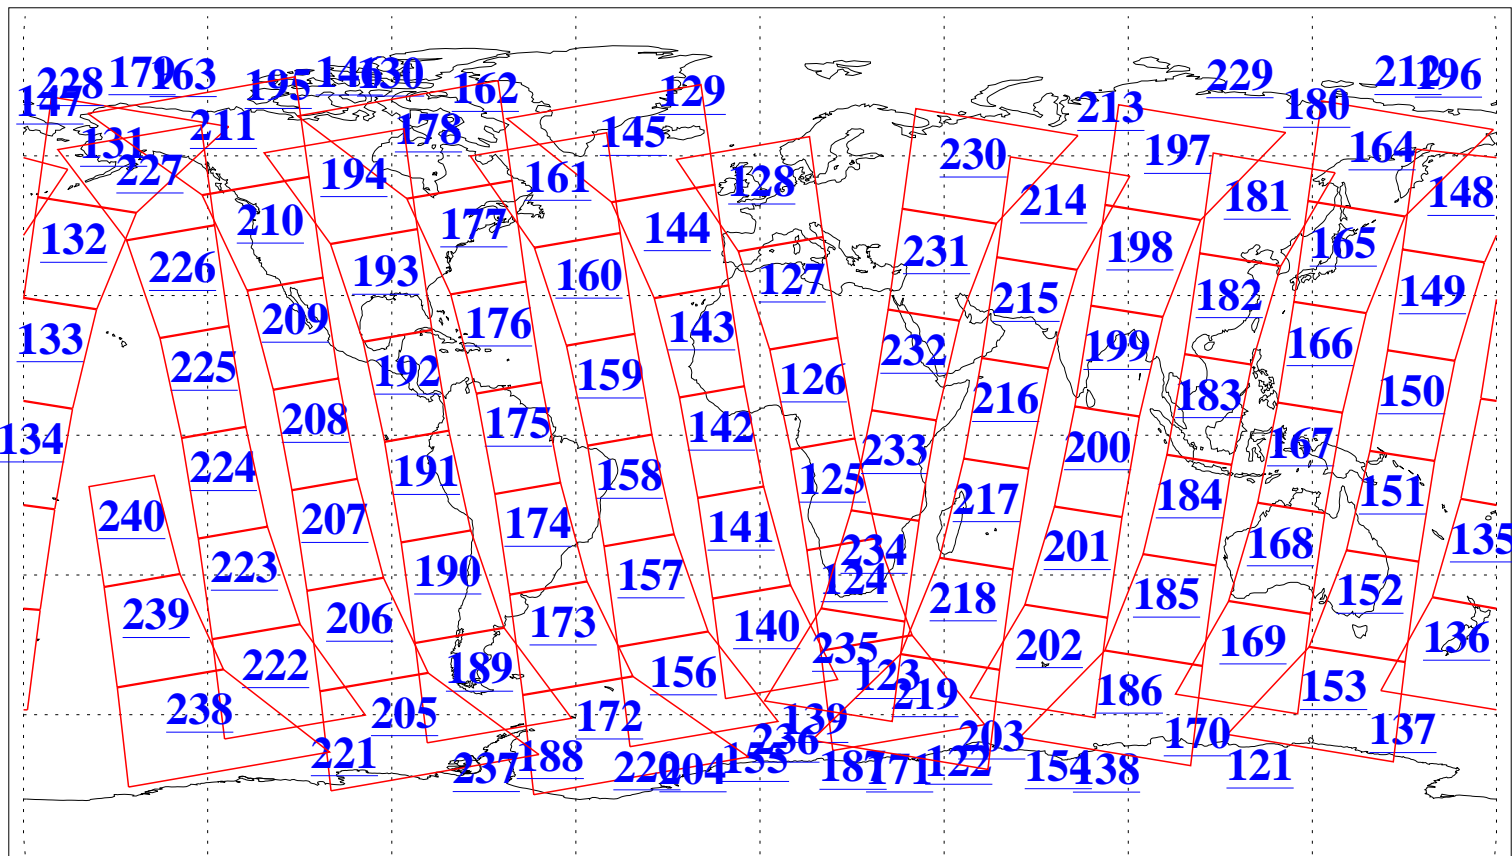

L1B Availability  
AMSU Granules: 240  
HSB Granules: 0  
AIRS Granules: 240

14 Oct 2010  
DoY 287  
Aqua Day 3085  
Granules: 1 to 120

Granules: 121 to 240

Legend: AMSU Available, HSB Available, AIRS Available

L1B Availability  
AMSU Granules: 240  
HSB Granules: 0  
AIRS Granules: 240

14 Oct 2010  
DoY 287  
Aqua Day 3085  
Ascending Granules

Descending Granules

Legend: AMSU Available, HSB Available, AIRS Available

L1B Availability  
 AMSU Granules: 240  
 HSB Granules: 0  
 AIRS Granules: 240

14 Oct 2010  
 DoY 287  
 Aqua Day 3085

Northern Hemisphere Granules

Southern Hemisphere Granules

Legend: AMSU Available, HSB Available, AIRS Available