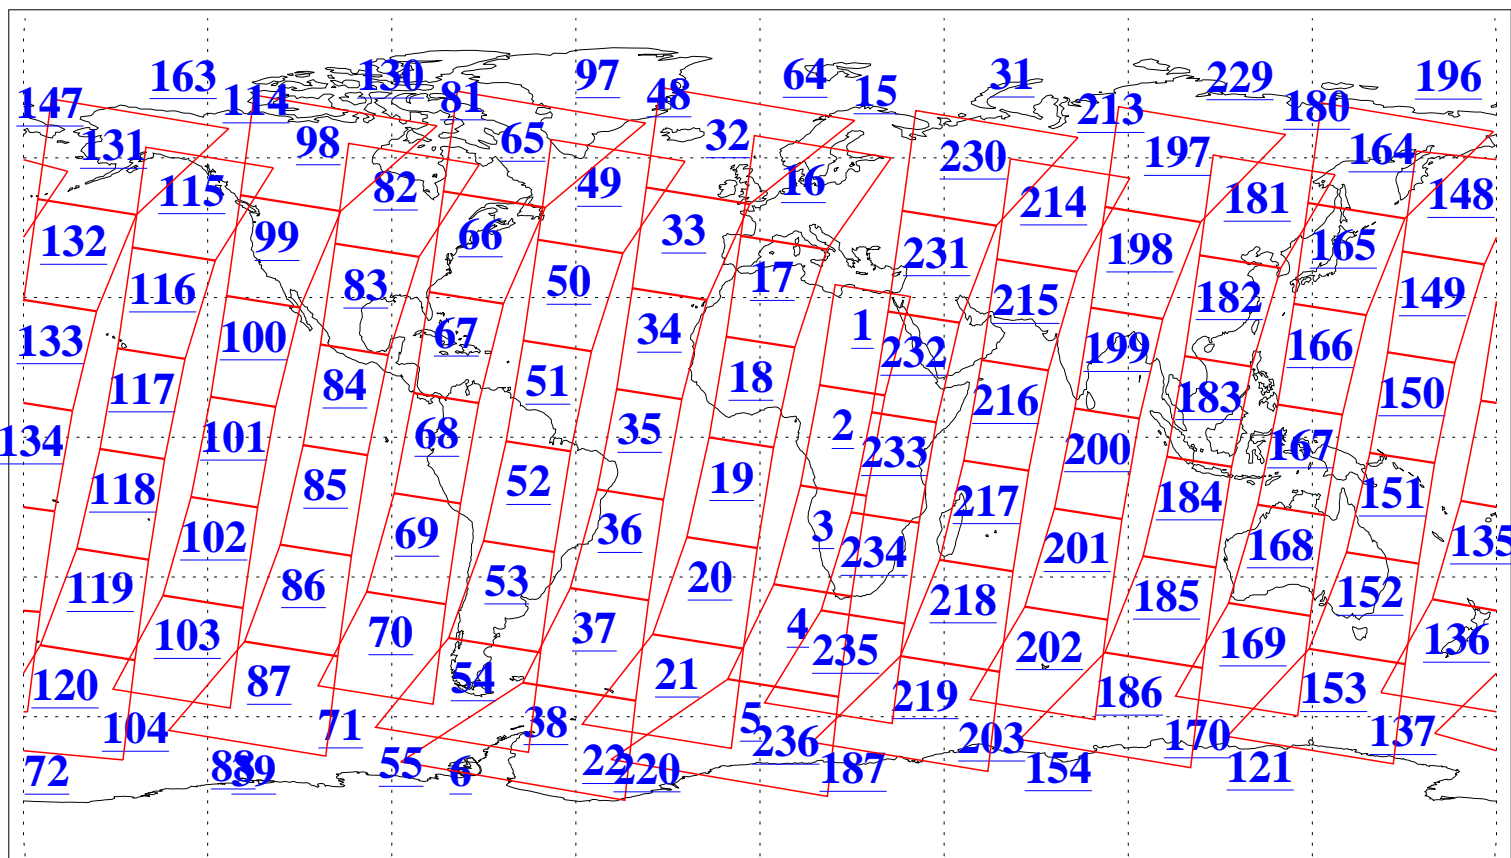

L1B Availability  
AMSU Granules: 240  
HSB Granules: 0  
AIRS Granules: 240

14 Oct 2010  
DoY 287  
Aqua Day 3085  
Granules: 1 to 120

Granules: 121 to 240

Legend: AMSU Available, HSB Available, AIRS Available

L1B Availability  
AMSU Granules: 240  
HSB Granules: 0  
AIRS Granules: 240

14 Oct 2010  
DoY 287  
Aqua Day 3085  
Ascending Granules

Descending Granules

Legend: AMSU Available, HSB Available, AIRS Available

L1B Availability  
 AMSU Granules: 240  
 HSB Granules: 0  
 AIRS Granules: 240

14 Oct 2010  
 DoY 287  
 Aqua Day 3085

Northern Hemisphere Granules

Southern Hemisphere Granules

Legend: AMSU Available, HSB Available, AIRS Available