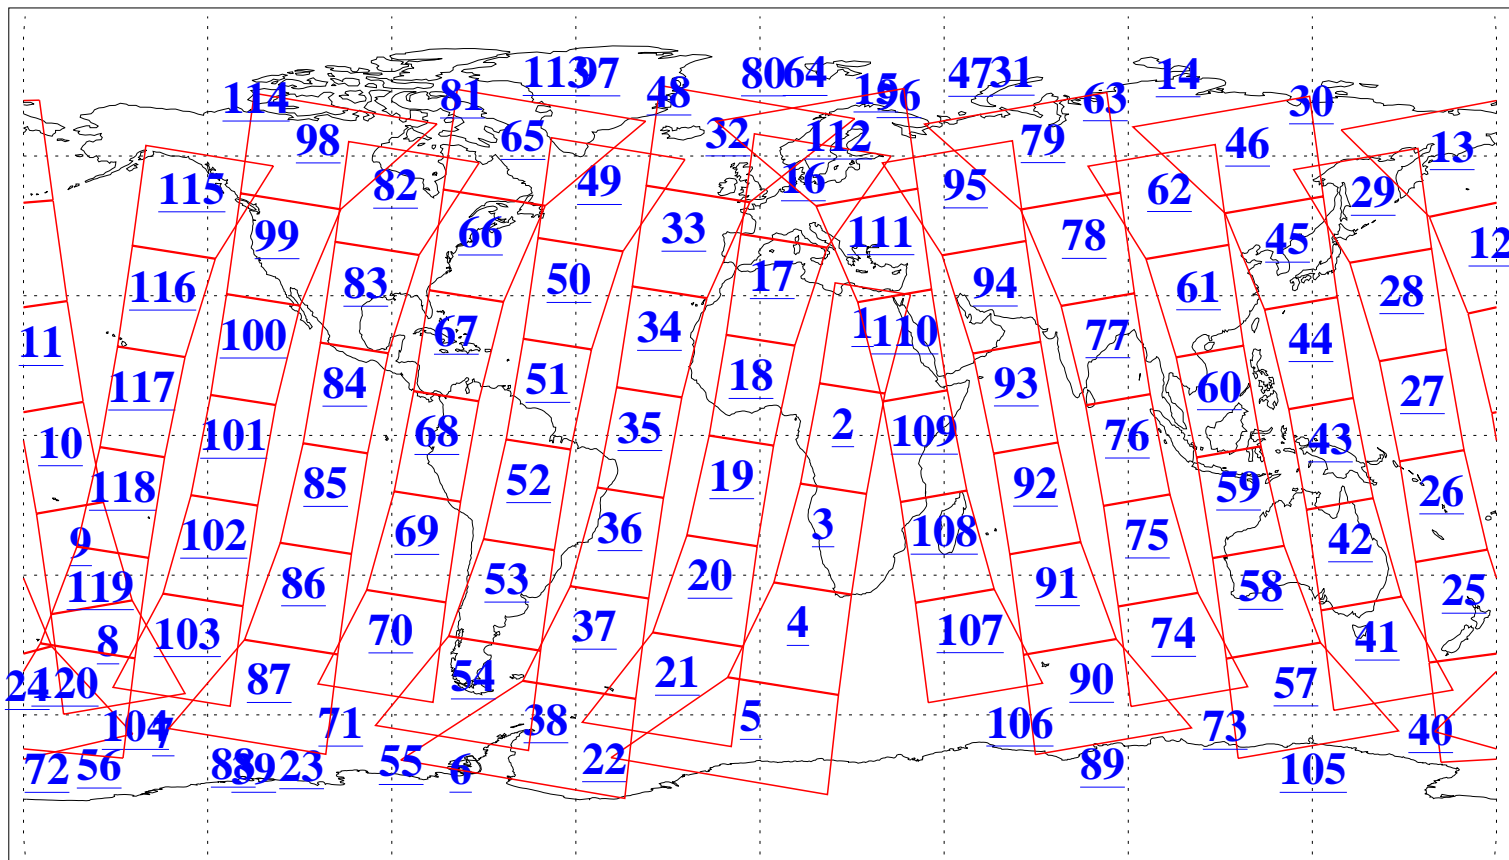

L1B Availability  
AMSU Granules: 240  
HSB Granules: 0  
AIRS Granules: 240

14 Oct 2010  
DoY 287  
Aqua Day 3085  
Granules: 1 to 120

Granules: 121 to 240

Legend: AMSU Available, HSB Available, AIRS Available

L1B Availability  
AMSU Granules: 240  
HSB Granules: 0  
AIRS Granules: 240

14 Oct 2010  
DoY 287  
Aqua Day 3085  
Ascending Granules

Descending Granules

Legend: AMSU Available, HSB Available, AIRS Available

L1B Availability  
 AMSU Granules: 240  
 HSB Granules: 0  
 AIRS Granules: 240

14 Oct 2010  
 DoY 287  
 Aqua Day 3085

Northern Hemisphere Granules

Southern Hemisphere Granules

Legend: AMSU Available, HSB Available, AIRS Available