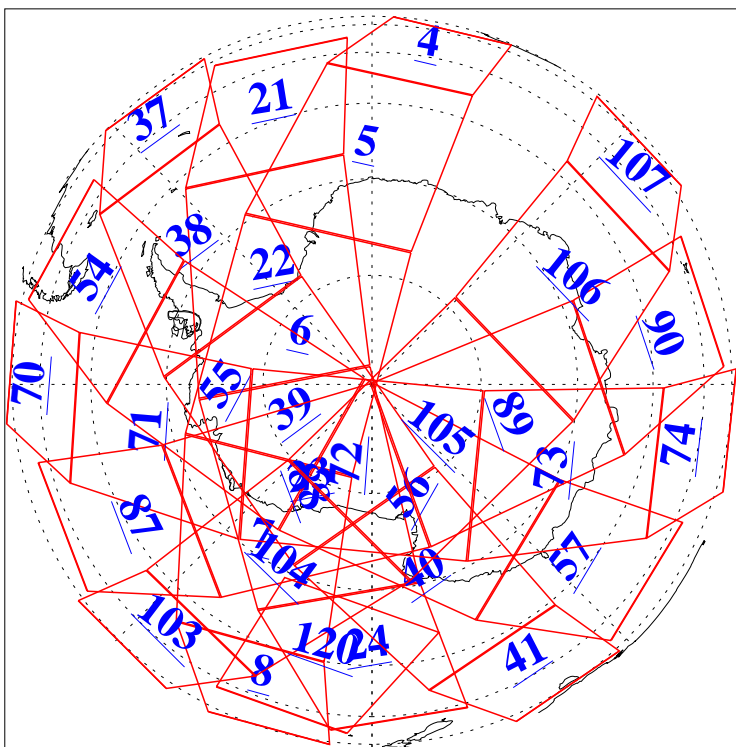

L1B Availability  
AMSU Granules: 240  
HSB Granules: 0  
AIRS Granules: 240

14 Oct 2010  
DoY 287  
Aqua Day 3085  
Granules: 1 to 120

Granules: 121 to 240

Legend: AMSU Available, HSB Available, AIRS Available

L1B Availability  
AMSU Granules: 240  
HSB Granules: 0  
AIRS Granules: 240

14 Oct 2010  
DoY 287  
Aqua Day 3085  
Ascending Granules

Descending Granules

Legend: AMSU Available, HSB Available, AIRS Available

L1B Availability  
 AMSU Granules: 240  
 HSB Granules: 0  
 AIRS Granules: 240

14 Oct 2010  
 DoY 287  
 Aqua Day 3085

Northern Hemisphere Granules

Southern Hemisphere Granules

Legend: AMSU Available, HSB Available, AIRS Available