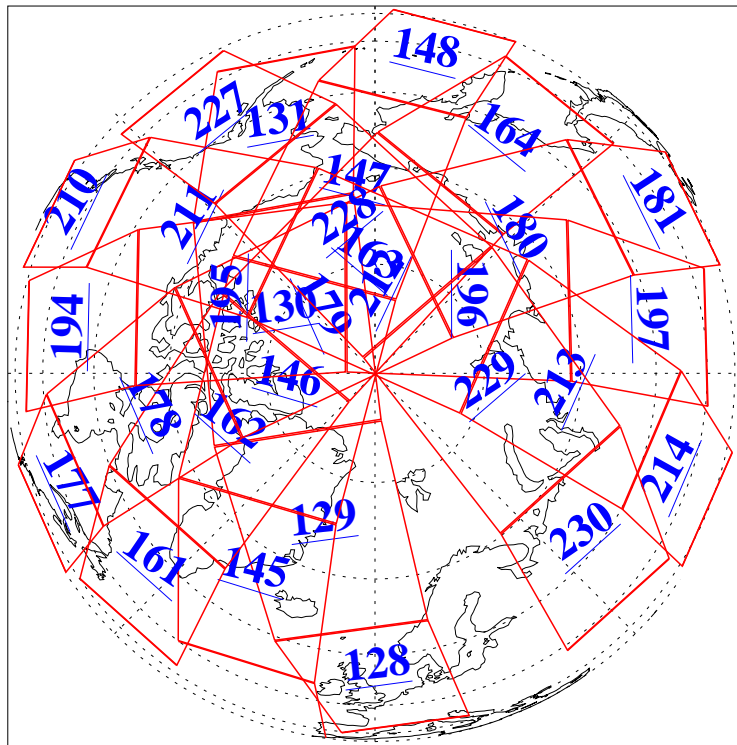

L1B Availability  
AMSU Granules: 240  
HSB Granules: 0  
AIRS Granules: 240

14 Oct 2010  
DoY 287  
Aqua Day 3085  
Granules: 1 to 120

Granules: 121 to 240

Legend: AMSU Available, HSB Available, AIRS Available

L1B Availability  
AMSU Granules: 240  
HSB Granules: 0  
AIRS Granules: 240

14 Oct 2010  
DoY 287  
Aqua Day 3085  
Ascending Granules

Descending Granules

Legend: AMSU Available, HSB Available, AIRS Available

L1B Availability  
 AMSU Granules: 240  
 HSB Granules: 0  
 AIRS Granules: 240

14 Oct 2010  
 DoY 287  
 Aqua Day 3085

Northern Hemisphere Granules

Southern Hemisphere Granules

Legend: AMSU Available, HSB Available, AIRS Available