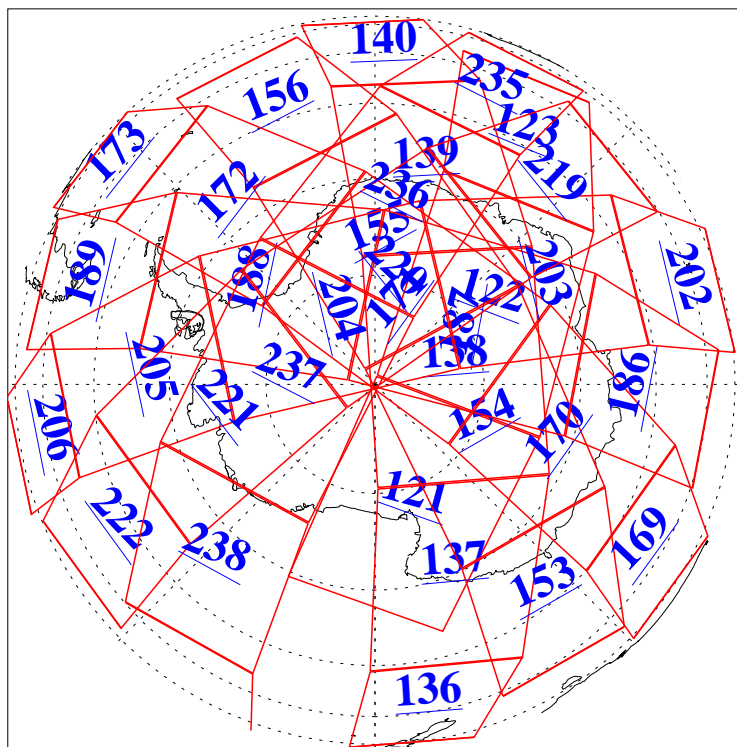

L1B Availability  
AMSU Granules: 240  
HSB Granules: 0  
AIRS Granules: 240

14 Oct 2010  
DoY 287  
Aqua Day 3085  
Granules: 1 to 120

Granules: 121 to 240

Legend: AMSU Available, HSB Available, AIRS Available

L1B Availability  
AMSU Granules: 240  
HSB Granules: 0  
AIRS Granules: 240

14 Oct 2010  
DoY 287  
Aqua Day 3085  
Ascending Granules

Descending Granules

Legend: AMSU Available, HSB Available, AIRS Available

L1B Availability  
 AMSU Granules: 240  
 HSB Granules: 0  
 AIRS Granules: 240

14 Oct 2010  
 DoY 287  
 Aqua Day 3085

Northern Hemisphere Granules

Southern Hemisphere Granules

Legend: AMSU Available, HSB Available, AIRS Available