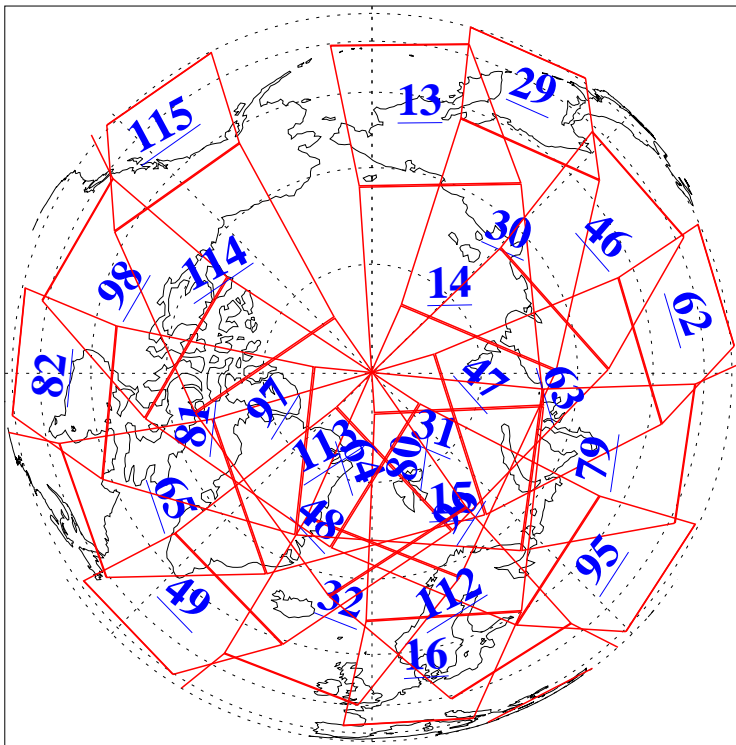

L1B Availability  
AMSU Granules: 240  
HSB Granules: 0  
AIRS Granules: 240

14 Oct 2010  
DoY 287  
Aqua Day 3085  
Granules: 1 to 120

Granules: 121 to 240

Legend: AMSU Available, HSB Available, AIRS Available

L1B Availability  
AMSU Granules: 240  
HSB Granules: 0  
AIRS Granules: 240

14 Oct 2010  
DoY 287  
Aqua Day 3085  
Ascending Granules

Descending Granules

Legend: AMSU Available, HSB Available, AIRS Available

L1B Availability  
 AMSU Granules: 240  
 HSB Granules: 0  
 AIRS Granules: 240

14 Oct 2010  
 DoY 287  
 Aqua Day 3085

Northern Hemisphere Granules

Southern Hemisphere Granules

Legend: AMSU Available, HSB Available, AIRS Available