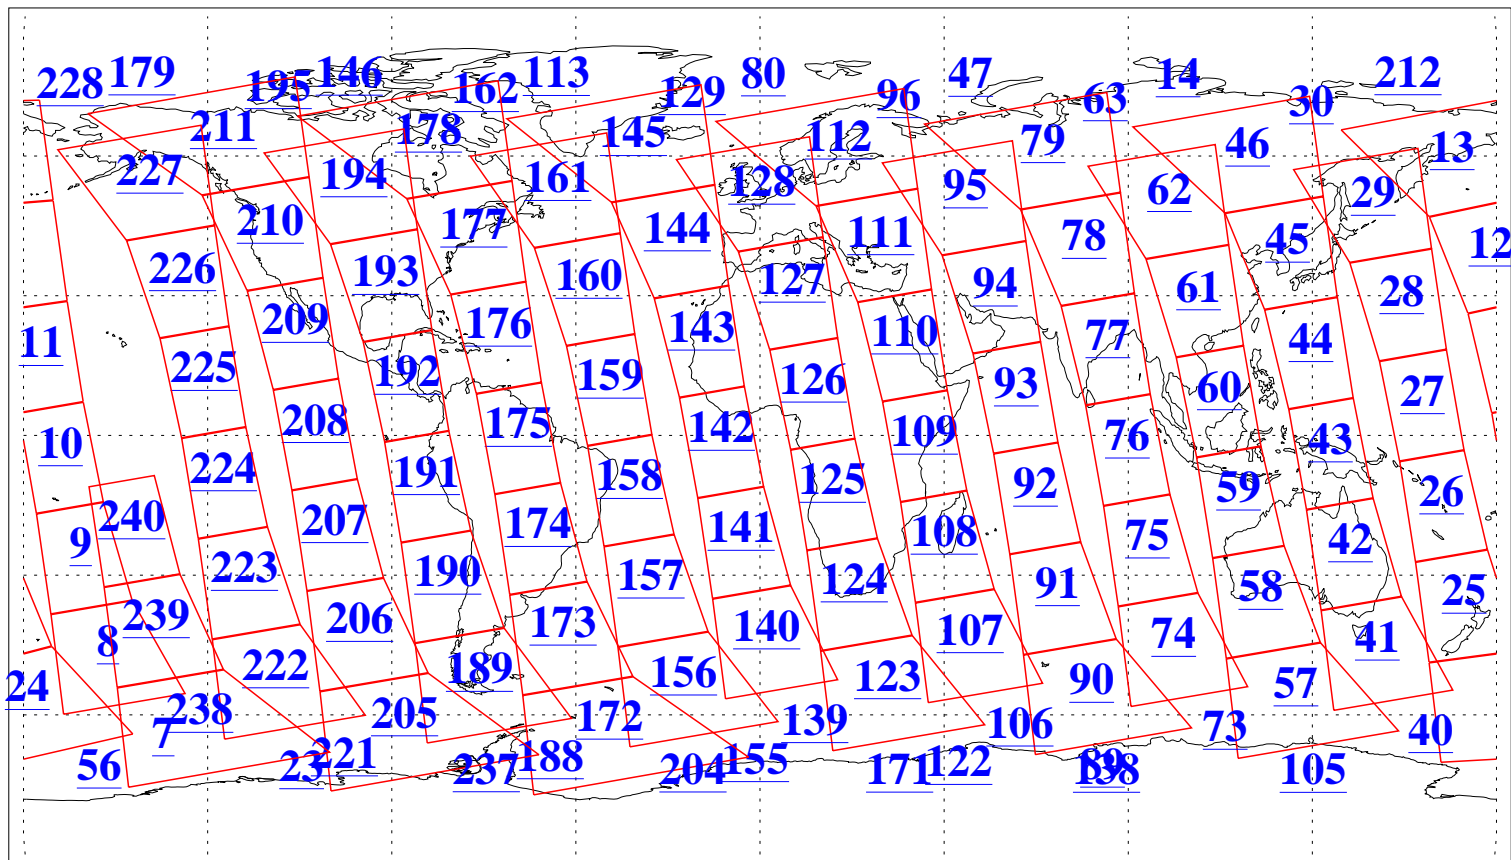

L1B Availability  
AMSU Granules: 240  
HSB Granules: 0  
AIRS Granules: 240

14 Oct 2010  
DoY 287  
Aqua Day 3085  
Granules: 1 to 120

Granules: 121 to 240

Legend: AMSU Available, HSB Available, AIRS Available

L1B Availability  
AMSU Granules: 240  
HSB Granules: 0  
AIRS Granules: 240

14 Oct 2010  
DoY 287  
Aqua Day 3085  
Ascending Granules

Descending Granules

Legend: AMSU Available, HSB Available, AIRS Available

L1B Availability  
 AMSU Granules: 240  
 HSB Granules: 0  
 AIRS Granules: 240

14 Oct 2010  
 DoY 287  
 Aqua Day 3085

Northern Hemisphere Granules

Southern Hemisphere Granules

Legend: AMSU Available, HSB Available, AIRS Available