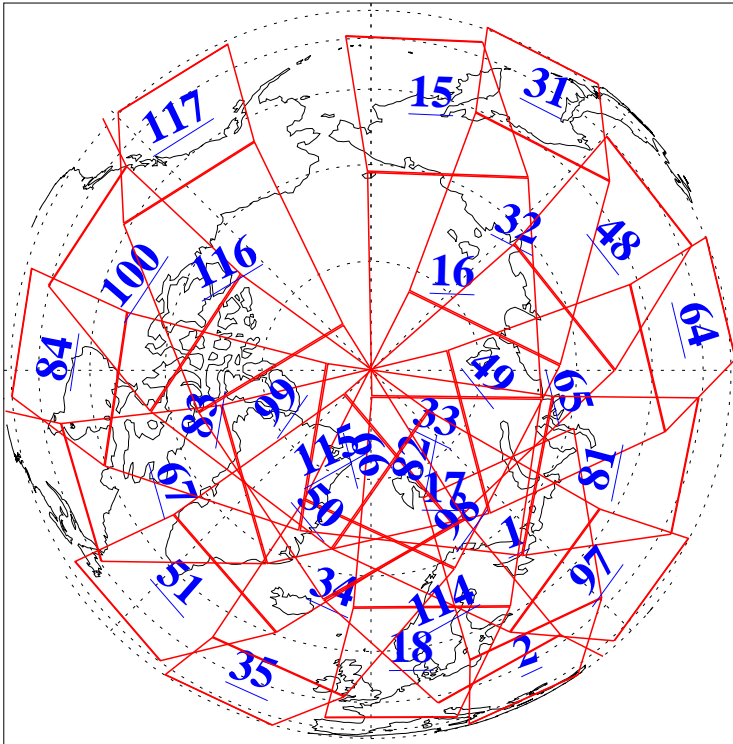

L1B Availability
AMSU Granules: 240
HSB Granules: 0
AIRS Granules: 240

12 Oct 2010
DoY 285
Aqua Day 3083
Granules: 1 to 120

Granules: 121 to 240

Legend: AMSU Available, HSB Available, AIRS Available

L1B Availability
AMSU Granules: 240
HSB Granules: 0
AIRS Granules: 240

12 Oct 2010
DoY 285
Aqua Day 3083

Ascending Granules

Descending Granules

Legend: AMSU Available, HSB Available, AIRS Available

L1B Availability
 AMSU Granules: 240
 HSB Granules: 0
 AIRS Granules: 240

12 Oct 2010
 DoY 285
 Aqua Day 3083

Northern Hemisphere Granules

Southern Hemisphere Granules

Legend: AMSU Available, HSB Available, AIRS Available