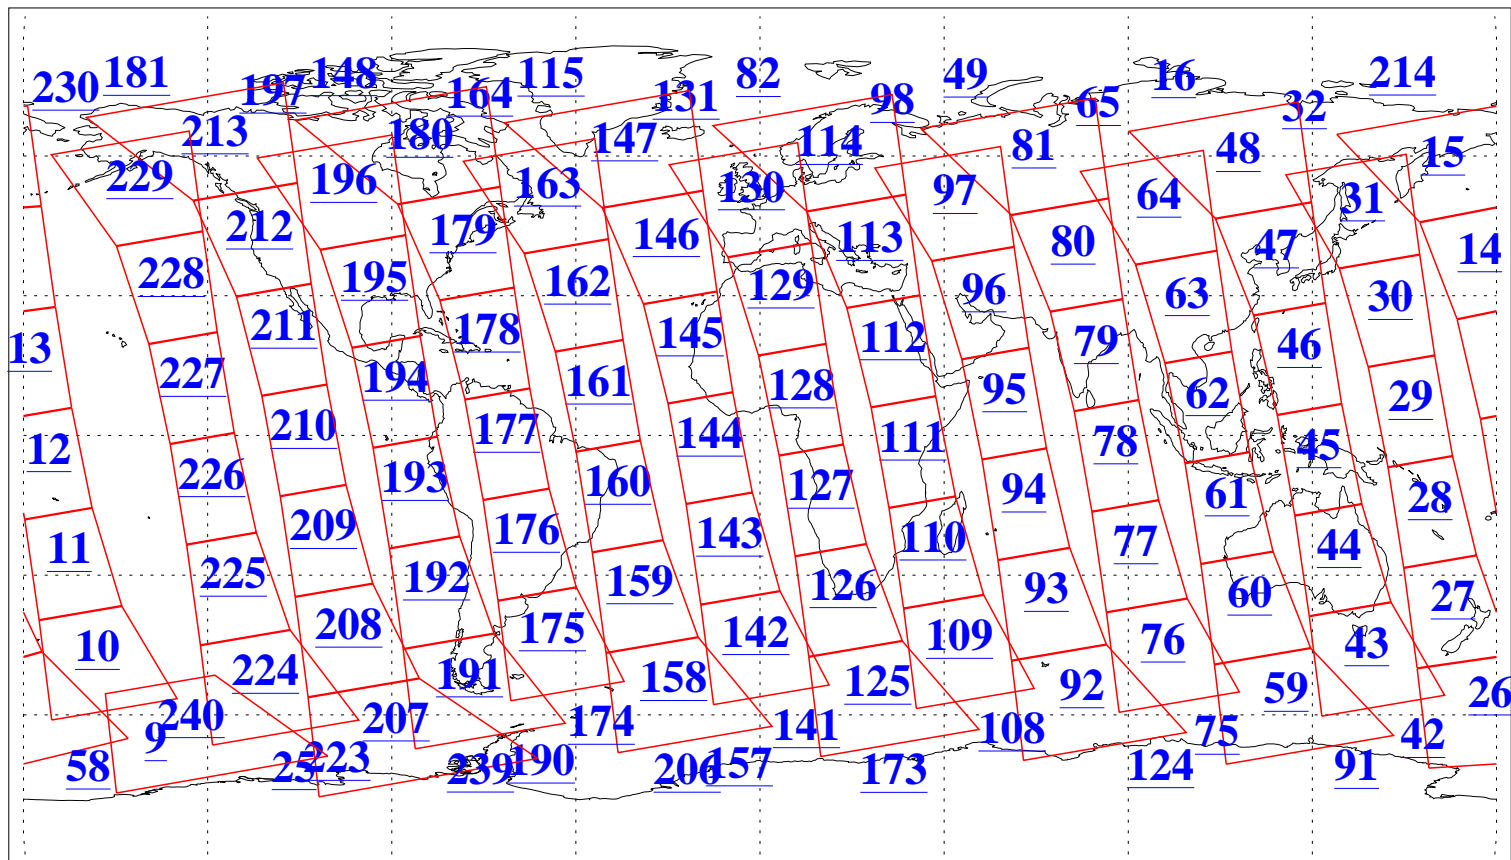

L1B Availability
AMSU Granules: 240
HSB Granules: 0
AIRS Granules: 240

12 Oct 2010
DoY 285
Aqua Day 3083
Granules: 1 to 120

Granules: 121 to 240

Legend: AMSU Available, HSB Available, AIRS Available

L1B Availability
AMSU Granules: 240
HSB Granules: 0
AIRS Granules: 240

12 Oct 2010
DoY 285
Aqua Day 3083

Ascending Granules

Descending Granules

Legend: AMSU Available, HSB Available, AIRS Available

L1B Availability
 AMSU Granules: 240
 HSB Granules: 0
 AIRS Granules: 240

12 Oct 2010
 DoY 285
 Aqua Day 3083

Northern Hemisphere Granules

Southern Hemisphere Granules

Legend: AMSU Available, HSB Available, AIRS Available