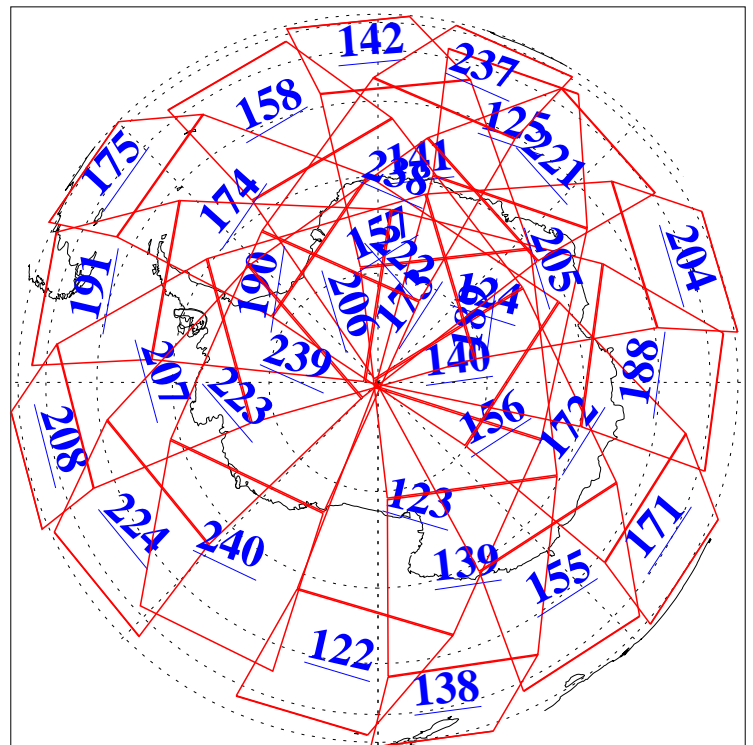

L1B Availability
AMSU Granules: 240
HSB Granules: 0
AIRS Granules: 240

12 Oct 2010
DoY 285
Aqua Day 3083
Granules: 1 to 120

Granules: 121 to 240

Legend: AMSU Available, HSB Available, AIRS Available

L1B Availability
AMSU Granules: 240
HSB Granules: 0
AIRS Granules: 240

12 Oct 2010
DoY 285
Aqua Day 3083

Ascending Granules

Descending Granules

Legend: AMSU Available, HSB Available, AIRS Available

L1B Availability
 AMSU Granules: 240
 HSB Granules: 0
 AIRS Granules: 240

12 Oct 2010
 DoY 285
 Aqua Day 3083

Northern Hemisphere Granules

Southern Hemisphere Granules

Legend: AMSU Available, HSB Available, AIRS Available