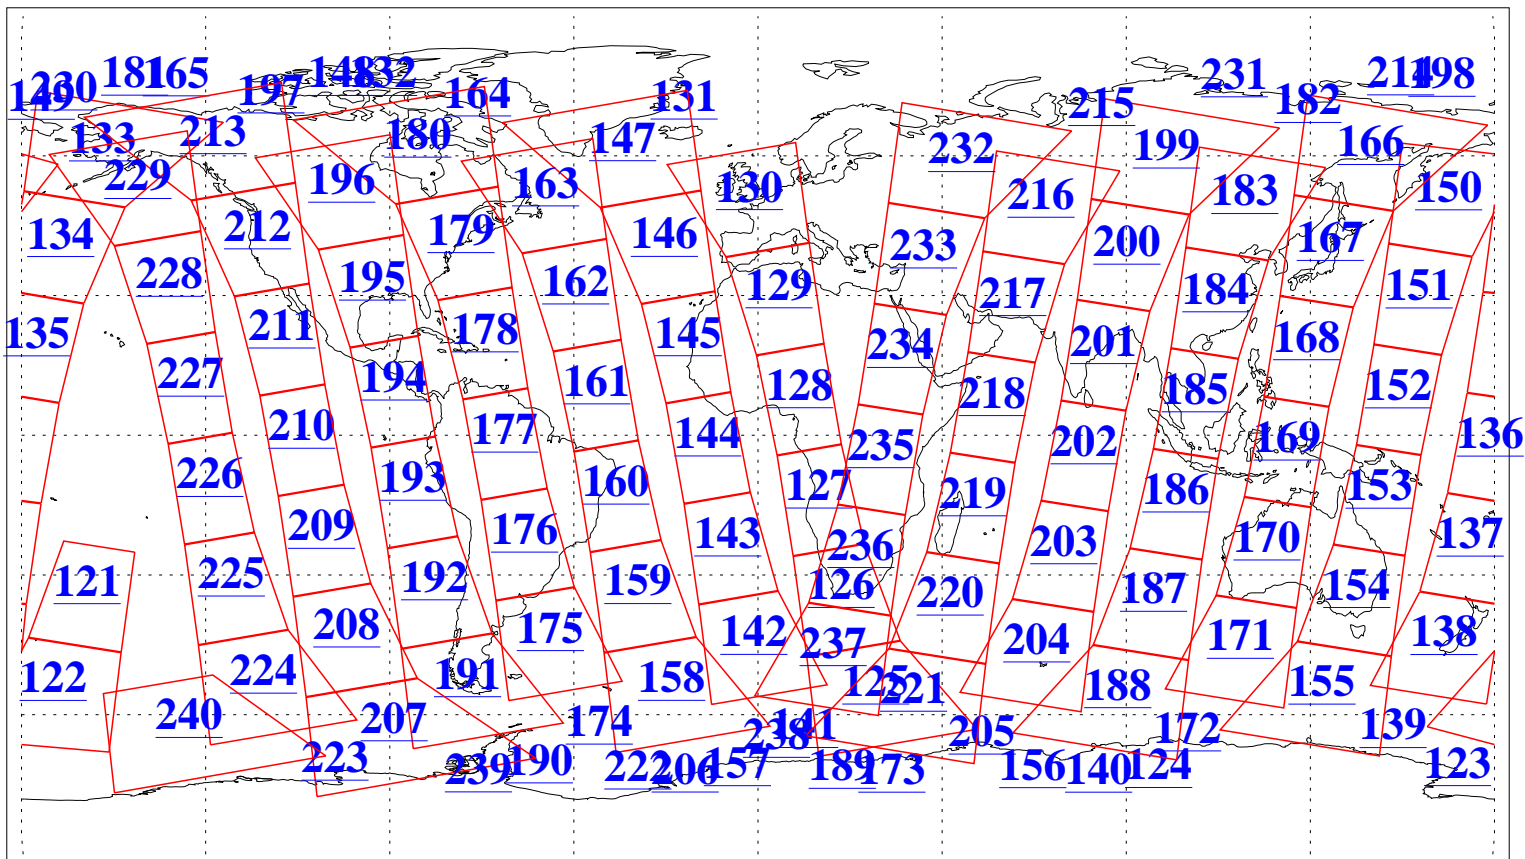

L1B Availability
AMSU Granules: 240
HSB Granules: 0
AIRS Granules: 240

12 Oct 2010
DoY 285
Aqua Day 3083
Granules: 1 to 120

Granules: 121 to 240

Legend: AMSU Available, HSB Available, AIRS Available

L1B Availability
AMSU Granules: 240
HSB Granules: 0
AIRS Granules: 240

12 Oct 2010
DoY 285
Aqua Day 3083

Ascending Granules

Descending Granules

Legend: AMSU Available, HSB Available, AIRS Available

L1B Availability
 AMSU Granules: 240
 HSB Granules: 0
 AIRS Granules: 240

12 Oct 2010
 DoY 285
 Aqua Day 3083