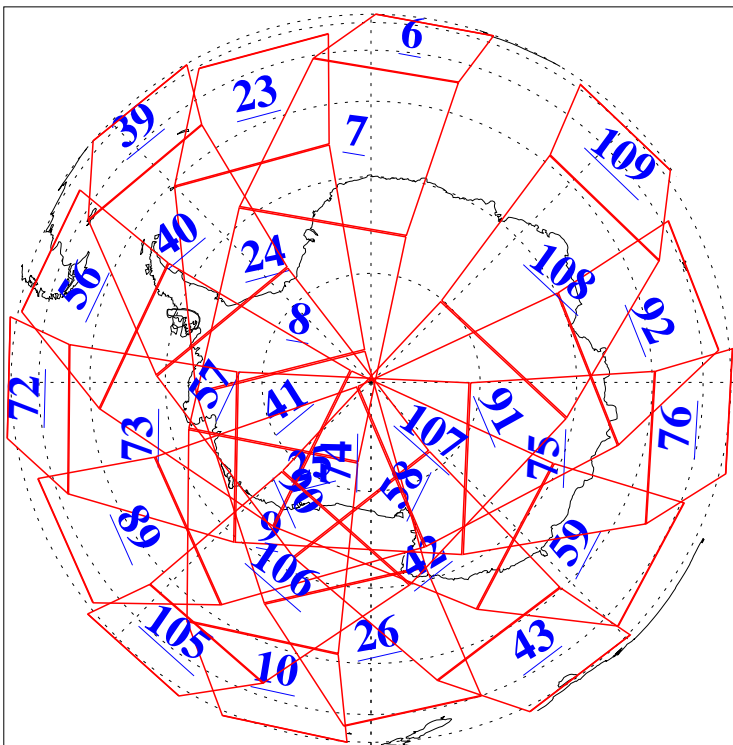

L1B Availability
AMSU Granules: 240
HSB Granules: 0
AIRS Granules: 240

12 Oct 2010
DoY 285
Aqua Day 3083
Granules: 1 to 120

Granules: 121 to 240

Legend: AMSU Available, HSB Available, AIRS Available

L1B Availability
AMSU Granules: 240
HSB Granules: 0
AIRS Granules: 240

12 Oct 2010
DoY 285
Aqua Day 3083

Ascending Granules

Descending Granules

Legend: AMSU Available, HSB Available, AIRS Available

L1B Availability
 AMSU Granules: 240
 HSB Granules: 0
 AIRS Granules: 240

12 Oct 2010
 DoY 285
 Aqua Day 3083

Northern Hemisphere Granules

Southern Hemisphere Granules

Legend: AMSU Available, HSB Available, AIRS Available