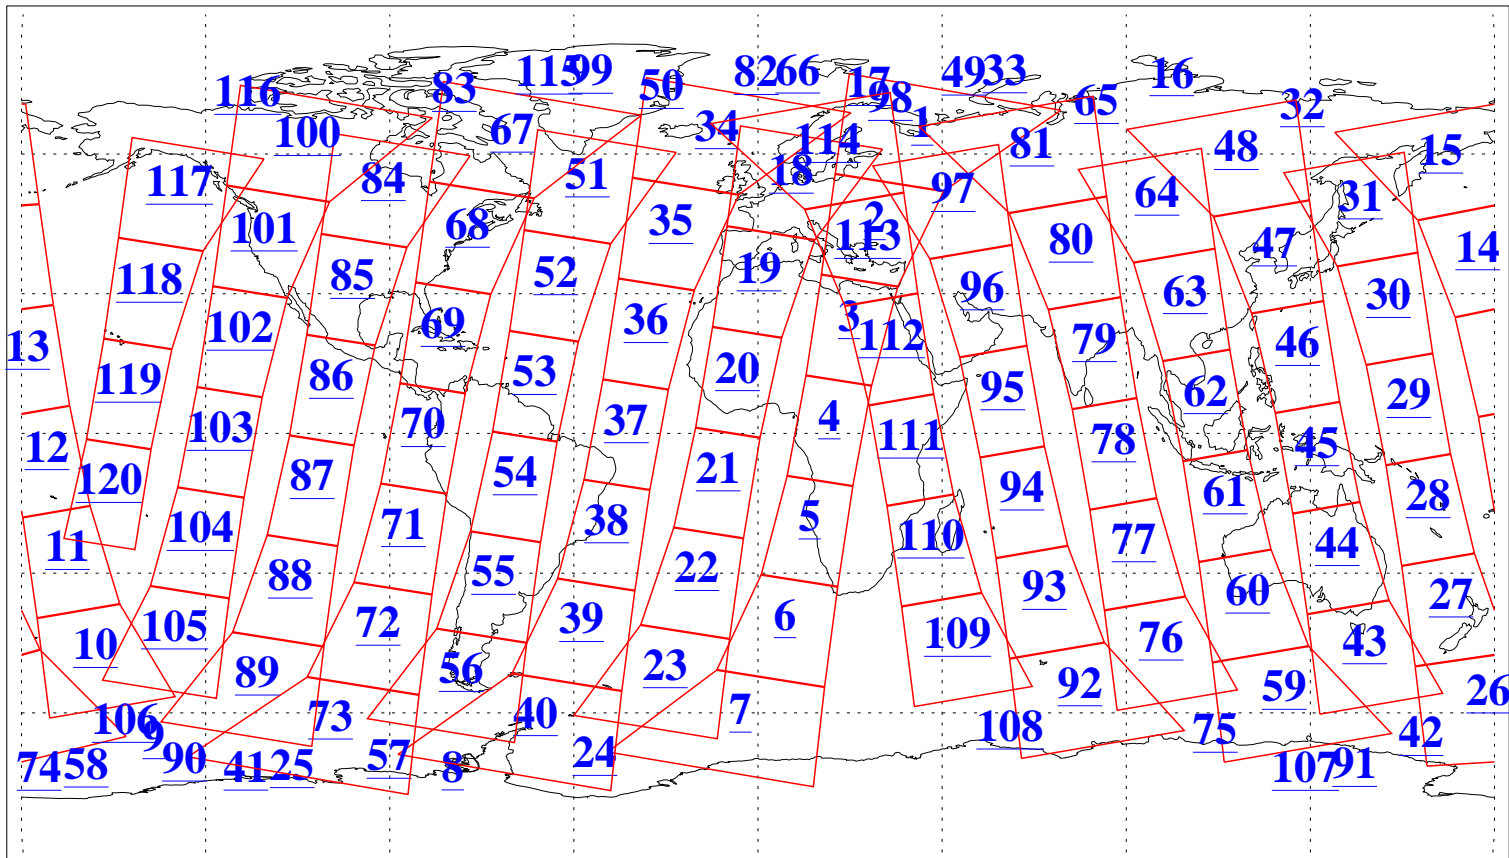

L1B Availability
AMSU Granules: 240
HSB Granules: 0
AIRS Granules: 240

12 Oct 2010
DoY 285
Aqua Day 3083
Granules: 1 to 120

Granules: 121 to 240

Legend: AMSU Available, HSB Available, AIRS Available

L1B Availability
AMSU Granules: 240
HSB Granules: 0
AIRS Granules: 240

12 Oct 2010
DoY 285
Aqua Day 3083

Ascending Granules

Descending Granules

Legend: AMSU Available, HSB Available, AIRS Available

L1B Availability
 AMSU Granules: 240
 HSB Granules: 0
 AIRS Granules: 240

12 Oct 2010
 DoY 285
 Aqua Day 3083

Northern Hemisphere Granules

Southern Hemisphere Granules

Legend: AMSU Available, HSB Available, AIRS Available