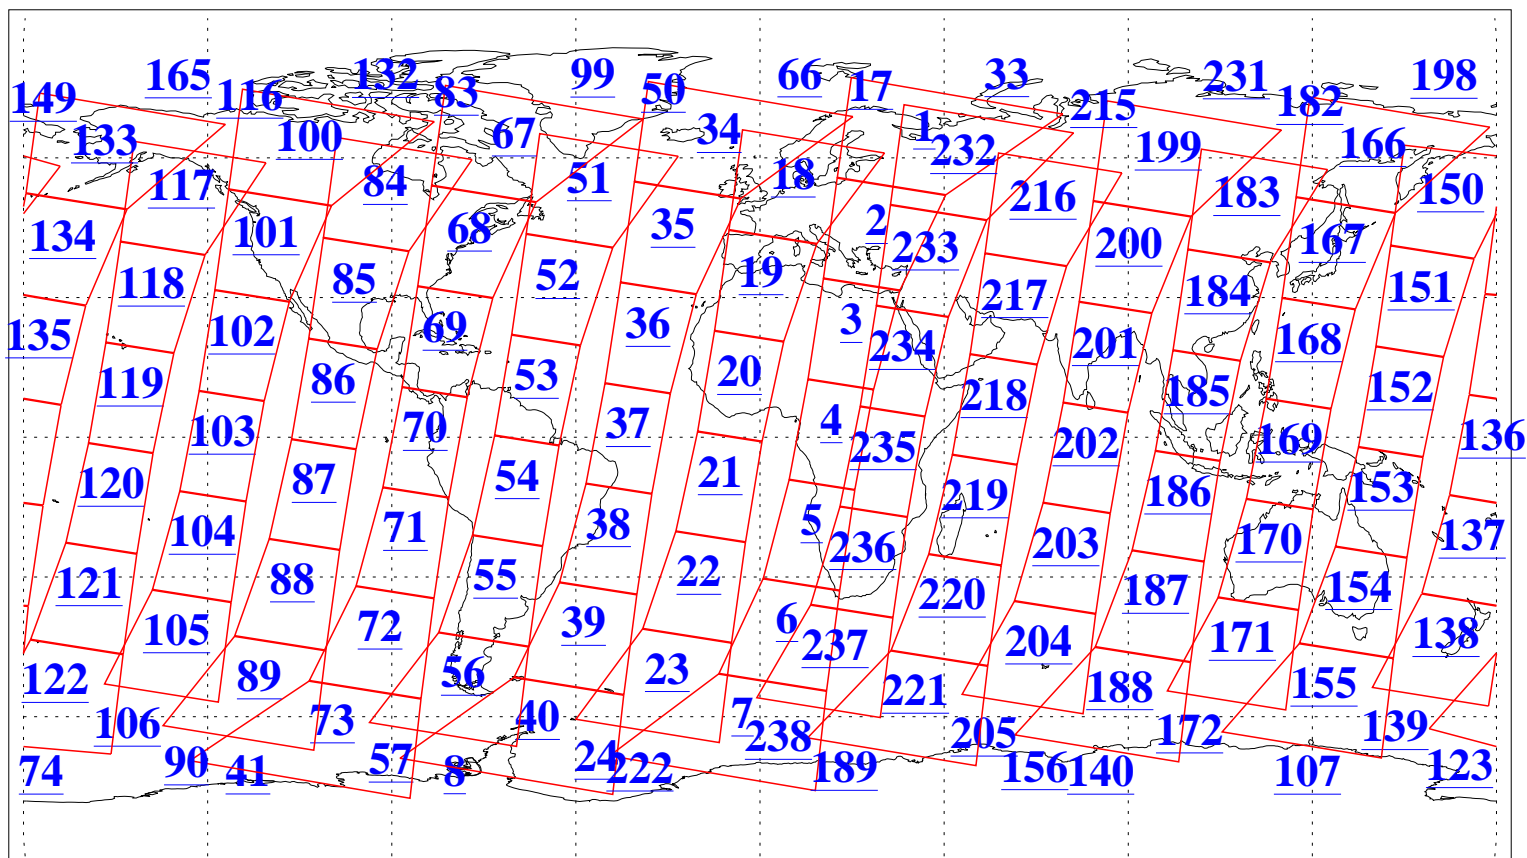

L1B Availability
AMSU Granules: 240
HSB Granules: 0
AIRS Granules: 240

12 Oct 2010
DoY 285
Aqua Day 3083
Granules: 1 to 120

Granules: 121 to 240

Legend: AMSU Available, HSB Available, AIRS Available

L1B Availability
AMSU Granules: 240
HSB Granules: 0
AIRS Granules: 240

12 Oct 2010
DoY 285
Aqua Day 3083

Ascending Granules

Descending Granules

Legend: AMSU Available, HSB Available, AIRS Available

L1B Availability
 AMSU Granules: 240
 HSB Granules: 0
 AIRS Granules: 240

12 Oct 2010
 DoY 285
 Aqua Day 3083

Northern Hemisphere Granules

Southern Hemisphere Granules

Legend: AMSU Available, HSB Available, AIRS Available