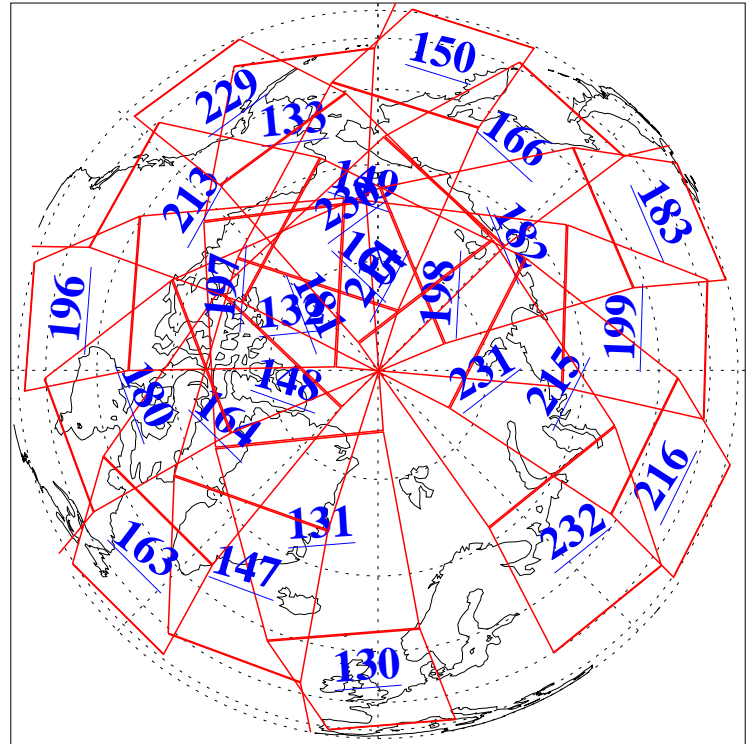

L1B Availability
AMSU Granules: 240
HSB Granules: 0
AIRS Granules: 240

12 Oct 2010
DoY 285
Aqua Day 3083
Granules: 1 to 120

Granules: 121 to 240

Legend: AMSU Available, HSB Available, AIRS Available

L1B Availability
AMSU Granules: 240
HSB Granules: 0
AIRS Granules: 240

12 Oct 2010
DoY 285
Aqua Day 3083

Ascending Granules

Descending Granules

Legend: AMSU Available, HSB Available, AIRS Available

L1B Availability
 AMSU Granules: 240
 HSB Granules: 0
 AIRS Granules: 240

12 Oct 2010
 DoY 285
 Aqua Day 3083

Northern Hemisphere Granules

Southern Hemisphere Granules

Legend: AMSU Available, HSB Available, AIRS Available