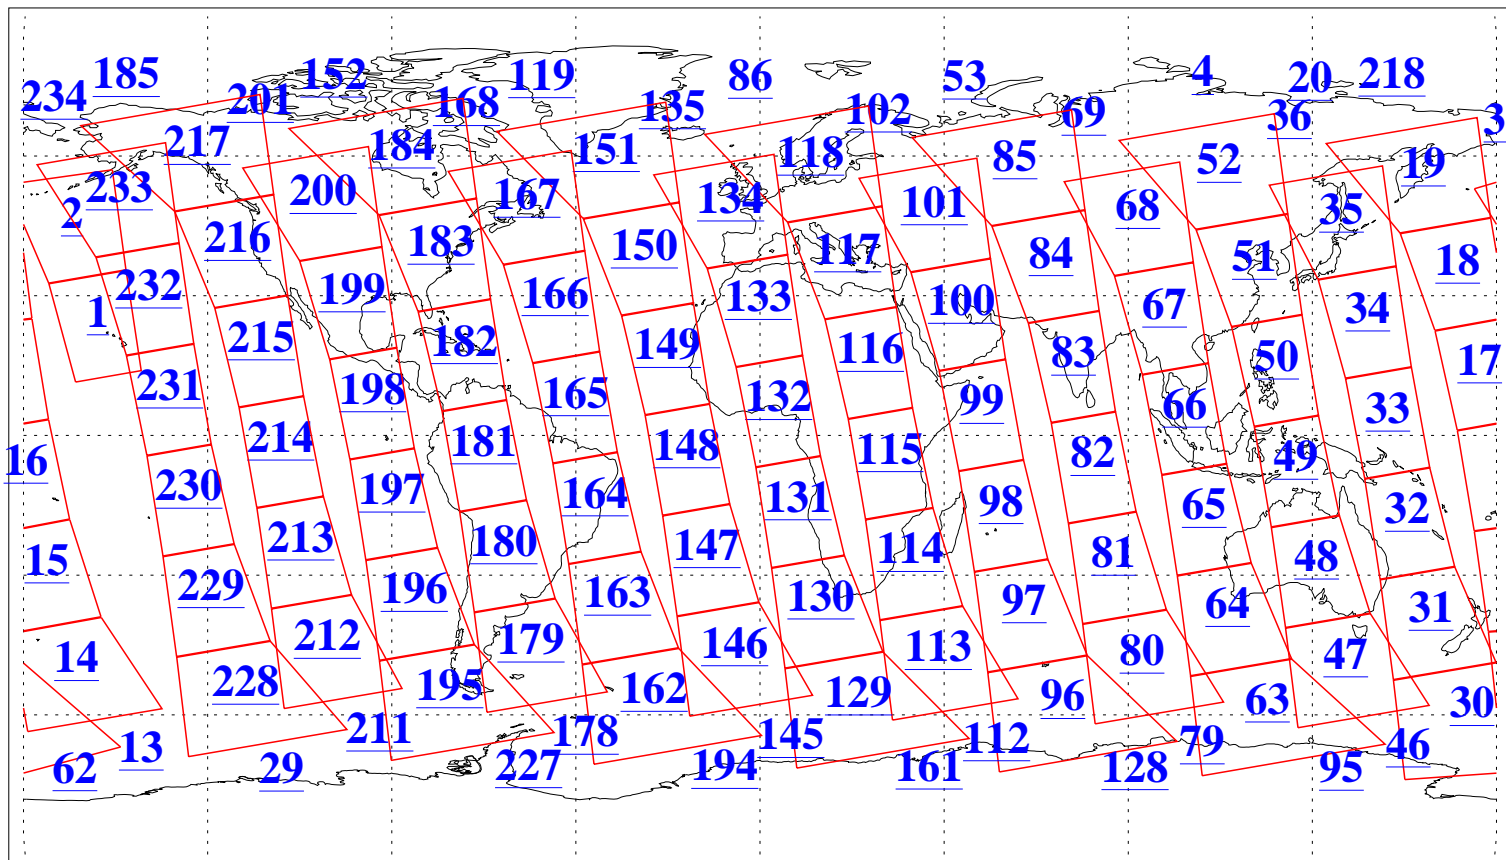

L1B Availability
AMSU Granules: 240
HSB Granules: 0
AIRS Granules: 240

8 Oct 2010
DoY 281
Aqua Day 3079
Granules: 1 to 120

Granules: 121 to 240

Legend: AMSU Available, HSB Available, AIRS Available

L1B Availability
AMSU Granules: 240
HSB Granules: 0
AIRS Granules: 240

8 Oct 2010
DoY 281
Aqua Day 3079

Ascending Granules

Descending Granules

Legend: AMSU Available, HSB Available, AIRS Available

L1B Availability
AMSU Granules: 240
HSB Granules: 0
AIRS Granules: 240

8 Oct 2010
DoY 281
Aqua Day 3079

Northern Hemisphere Granules

Southern Hemisphere Granules

Legend: AMSU Available, HSB Available, AIRS Available