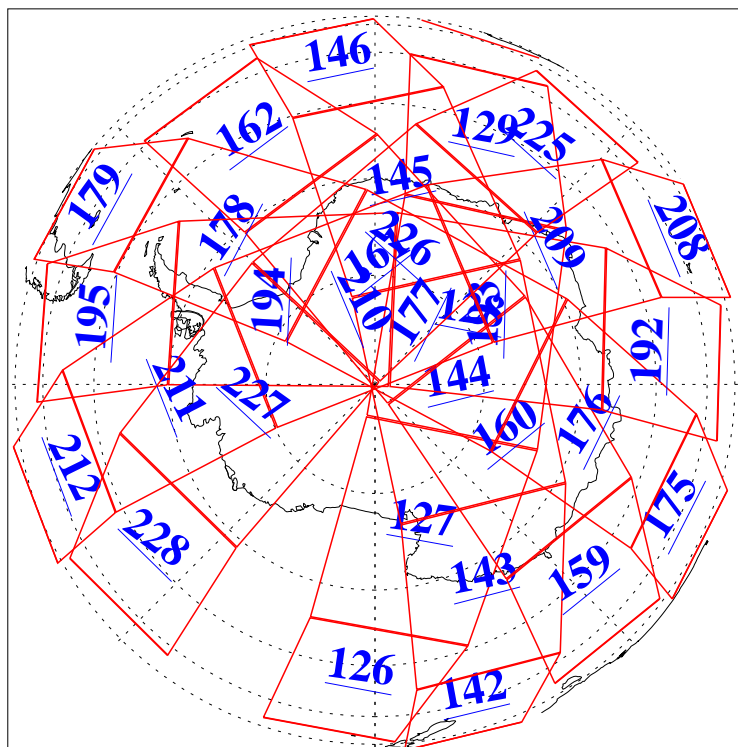

L1B Availability
AMSU Granules: 240
HSB Granules: 0
AIRS Granules: 240

8 Oct 2010
DoY 281
Aqua Day 3079
Granules: 1 to 120

Granules: 121 to 240

Legend: AMSU Available, HSB Available, AIRS Available

L1B Availability
AMSU Granules: 240
HSB Granules: 0
AIRS Granules: 240

8 Oct 2010
DoY 281
Aqua Day 3079

Ascending Granules

Descending Granules

Legend: AMSU Available, HSB Available, AIRS Available

L1B Availability
AMSU Granules: 240
HSB Granules: 0
AIRS Granules: 240

8 Oct 2010
DoY 281
Aqua Day 3079

Northern Hemisphere Granules

Southern Hemisphere Granules

Legend: AMSU Available, HSB Available, AIRS Available