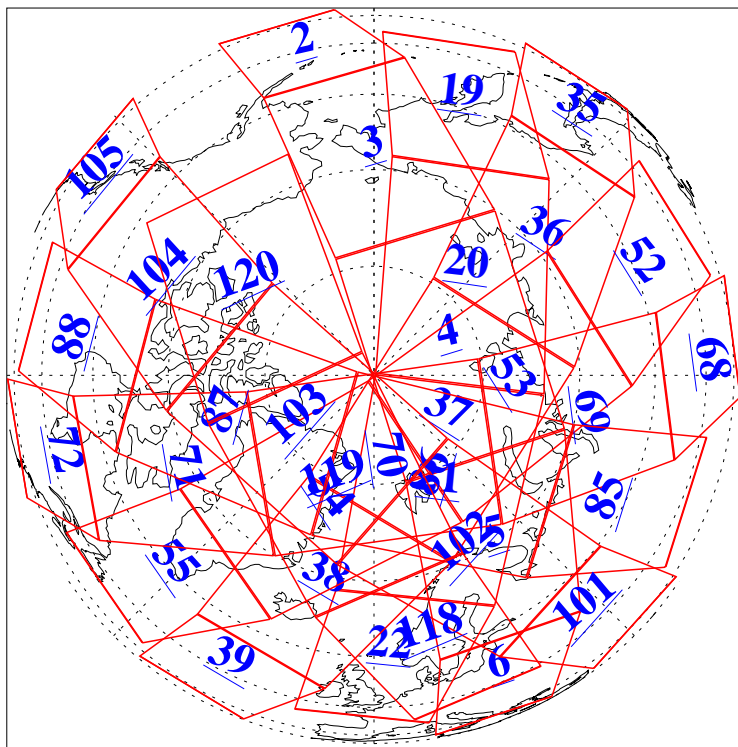

L1B Availability
AMSU Granules: 240
HSB Granules: 0
AIRS Granules: 240

8 Oct 2010
DoY 281
Aqua Day 3079
Granules: 1 to 120

Granules: 121 to 240

Legend: AMSU Available, HSB Available, AIRS Available

L1B Availability
AMSU Granules: 240
HSB Granules: 0
AIRS Granules: 240

8 Oct 2010
DoY 281
Aqua Day 3079

Ascending Granules

Descending Granules

Legend: AMSU Available, HSB Available, AIRS Available

L1B Availability
AMSU Granules: 240
HSB Granules: 0
AIRS Granules: 240

8 Oct 2010
DoY 281
Aqua Day 3079

Northern Hemisphere Granules

Southern Hemisphere Granules

Legend: AMSU Available, HSB Available, AIRS Available