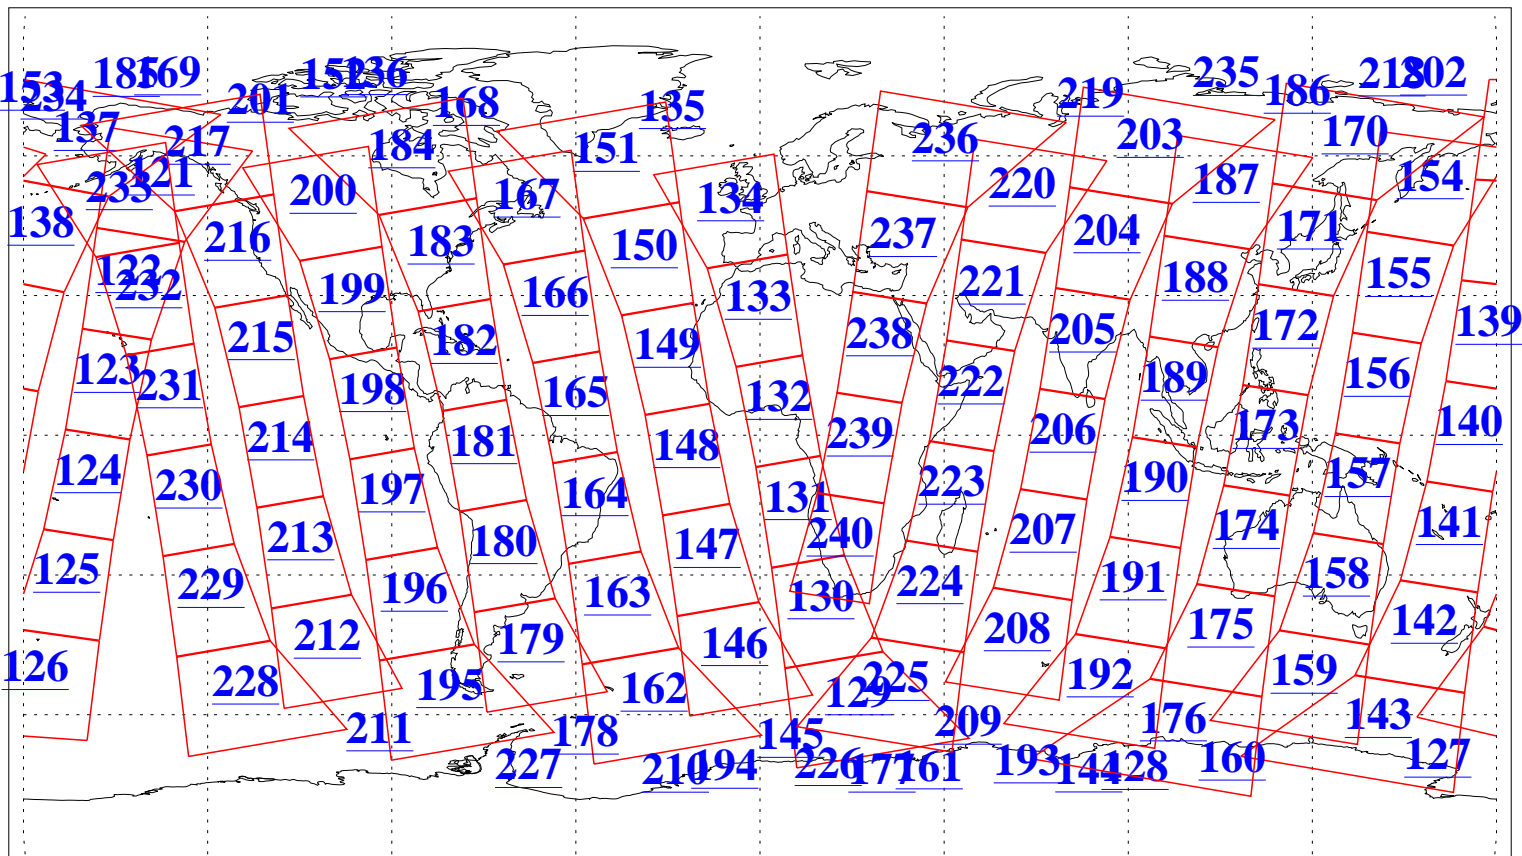

L1B Availability
AMSU Granules: 240
HSB Granules: 0
AIRS Granules: 240

8 Oct 2010
DoY 281
Aqua Day 3079
Granules: 1 to 120

Granules: 121 to 240

Legend: AMSU Available, HSB Available, AIRS Available

L1B Availability
AMSU Granules: 240
HSB Granules: 0
AIRS Granules: 240

8 Oct 2010
DoY 281
Aqua Day 3079

Ascending Granules

Descending Granules

Legend: AMSU Available, HSB Available, AIRS Available

L1B Availability
AMSU Granules: 240
HSB Granules: 0
AIRS Granules: 240

8 Oct 2010
DoY 281
Aqua Day 3079

Northern Hemisphere Granules

Southern Hemisphere Granules

Legend: AMSU Available, HSB Available, AIRS Available