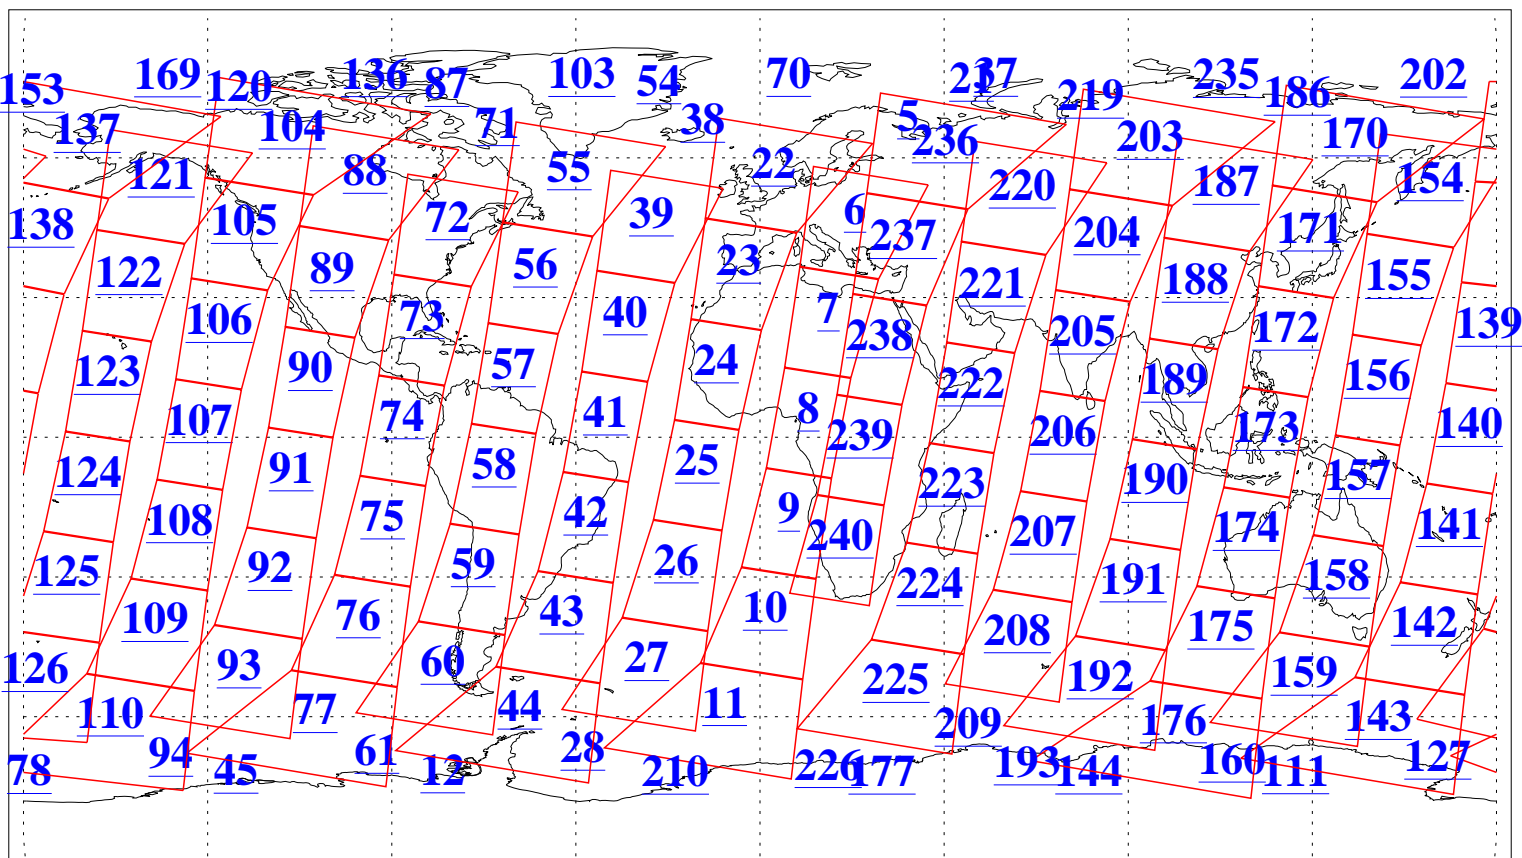

L1B Availability
AMSU Granules: 240
HSB Granules: 0
AIRS Granules: 240

8 Oct 2010
DoY 281
Aqua Day 3079
Granules: 1 to 120

Granules: 121 to 240

Legend: AMSU Available, HSB Available, AIRS Available

L1B Availability
AMSU Granules: 240
HSB Granules: 0
AIRS Granules: 240

8 Oct 2010
DoY 281
Aqua Day 3079

Ascending Granules

Descending Granules

Legend: AMSU Available, HSB Available, AIRS Available

L1B Availability
AMSU Granules: 240
HSB Granules: 0
AIRS Granules: 240

8 Oct 2010
DoY 281
Aqua Day 3079

Northern Hemisphere Granules

Southern Hemisphere Granules

Legend: AMSU Available, HSB Available, AIRS Available