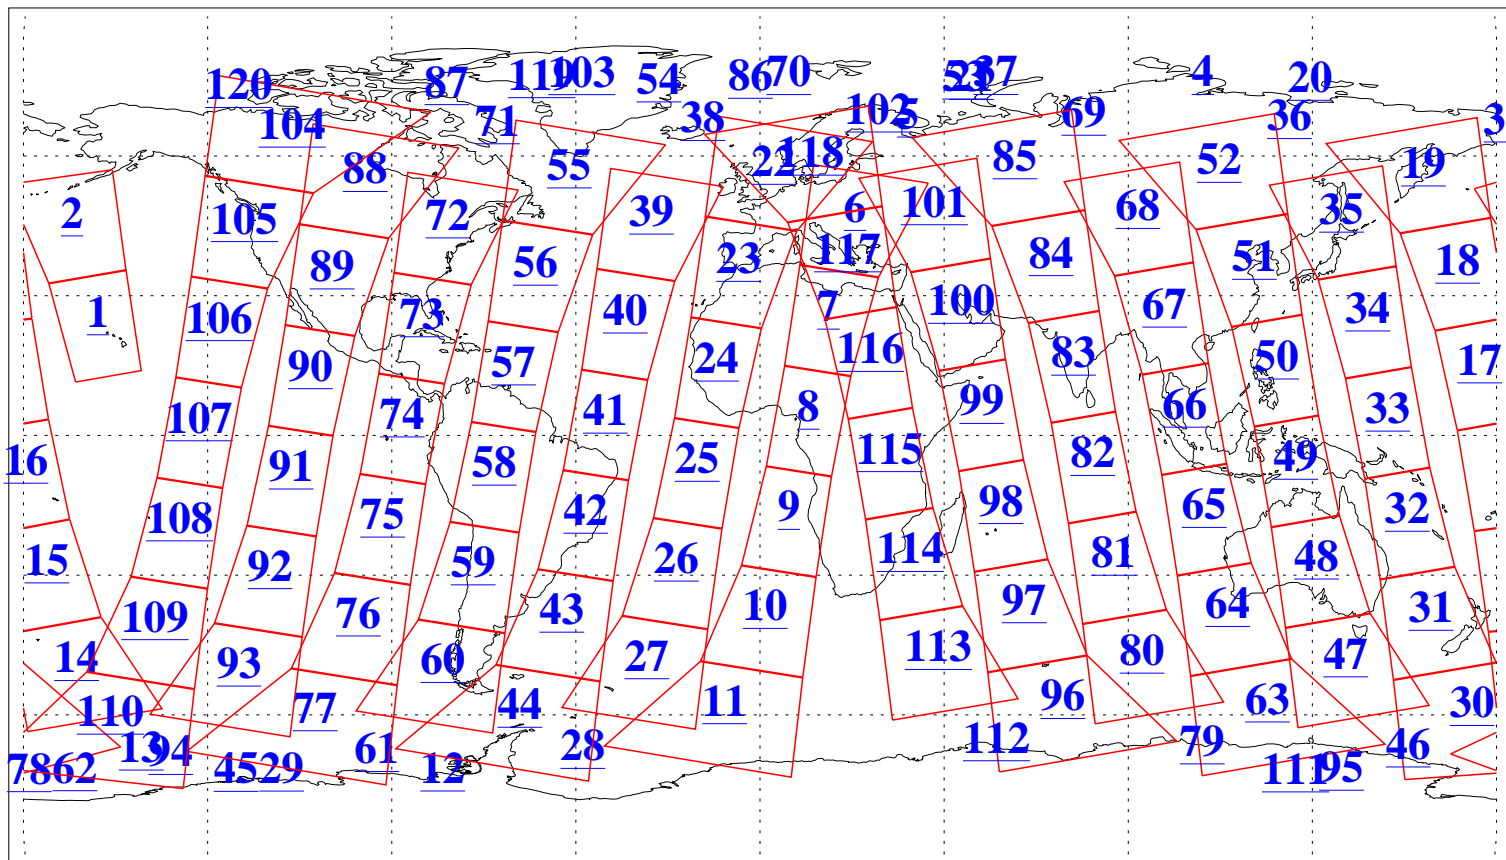

L1B Availability
AMSU Granules: 240
HSB Granules: 0
AIRS Granules: 240

8 Oct 2010
DoY 281
Aqua Day 3079
Granules: 1 to 120

Granules: 121 to 240

Legend: AMSU Available, HSB Available, AIRS Available

L1B Availability
AMSU Granules: 240
HSB Granules: 0
AIRS Granules: 240

8 Oct 2010
DoY 281
Aqua Day 3079

Ascending Granules

Descending Granules

Legend: AMSU Available, HSB Available, AIRS Available

L1B Availability
AMSU Granules: 240
HSB Granules: 0
AIRS Granules: 240

8 Oct 2010
DoY 281
Aqua Day 3079

Northern Hemisphere Granules

Southern Hemisphere Granules

Legend: AMSU Available, HSB Available, AIRS Available