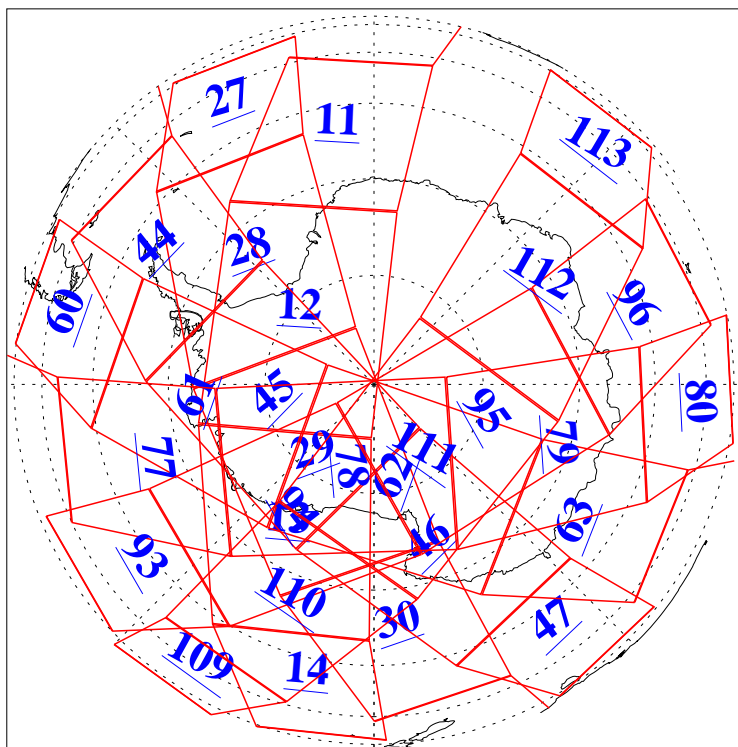

L1B Availability
AMSU Granules: 240
HSB Granules: 0
AIRS Granules: 240

8 Oct 2010
DoY 281
Aqua Day 3079
Granules: 1 to 120

Granules: 121 to 240

Legend: AMSU Available, HSB Available, AIRS Available

L1B Availability
AMSU Granules: 240
HSB Granules: 0
AIRS Granules: 240

8 Oct 2010
DoY 281
Aqua Day 3079

Ascending Granules

Descending Granules

Legend: AMSU Available, HSB Available, AIRS Available

L1B Availability
AMSU Granules: 240
HSB Granules: 0
AIRS Granules: 240

8 Oct 2010
DoY 281
Aqua Day 3079

Northern Hemisphere Granules

Southern Hemisphere Granules

Legend: AMSU Available, HSB Available, AIRS Available