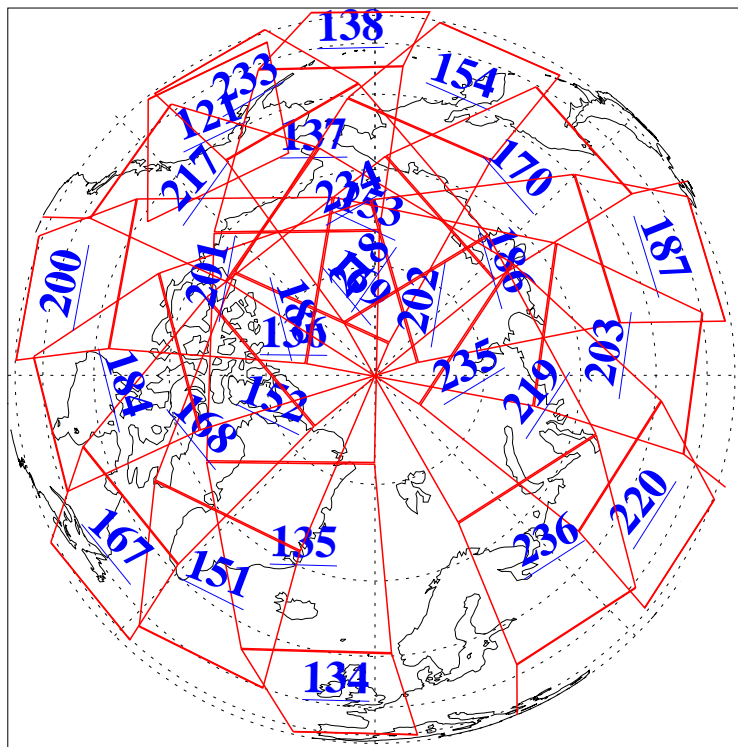

L1B Availability
AMSU Granules: 240
HSB Granules: 0
AIRS Granules: 240

8 Oct 2010
DoY 281
Aqua Day 3079
Granules: 1 to 120

Granules: 121 to 240

Legend: AMSU Available, HSB Available, AIRS Available

L1B Availability
AMSU Granules: 240
HSB Granules: 0
AIRS Granules: 240

8 Oct 2010
DoY 281
Aqua Day 3079

Ascending Granules

Descending Granules

Legend: AMSU Available, HSB Available, AIRS Available

L1B Availability
AMSU Granules: 240
HSB Granules: 0
AIRS Granules: 240

8 Oct 2010
DoY 281
Aqua Day 3079

Northern Hemisphere Granules

Southern Hemisphere Granules

Legend: AMSU Available, HSB Available, AIRS Available