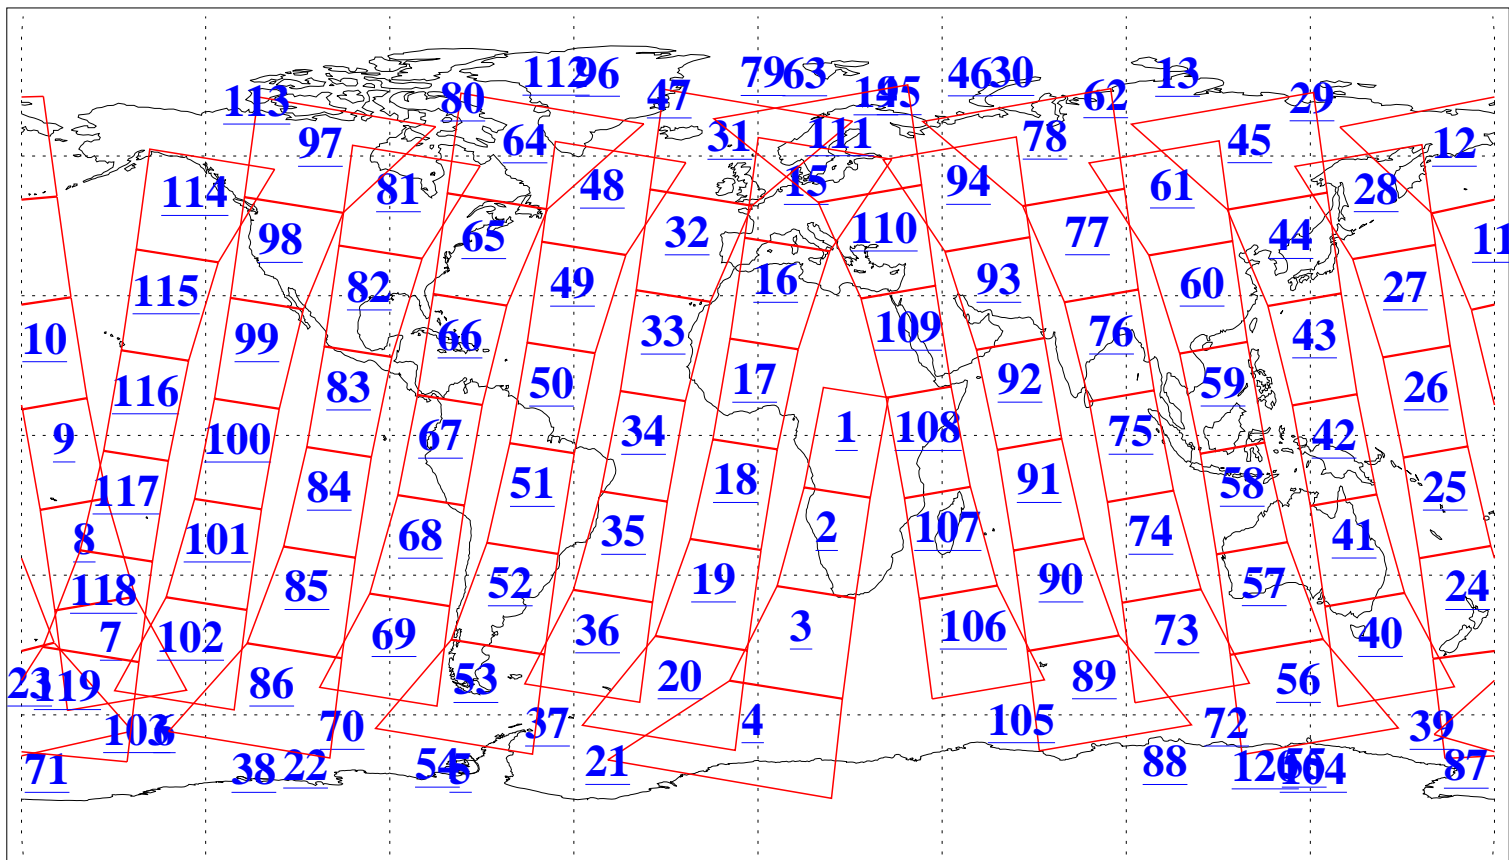

L1B Availability
AMSU Granules: 240
HSB Granules: 0
AIRS Granules: 240

7 Oct 2010
DoY 280
Aqua Day 3078
Granules: 1 to 120

Granules: 121 to 240

Legend: AMSU Available, HSB Available, AIRS Available

L1B Availability
AMSU Granules: 240
HSB Granules: 0
AIRS Granules: 240

7 Oct 2010
DoY 280
Aqua Day 3078

Ascending Granules

Descending Granules

Legend: AMSU Available, HSB Available, AIRS Available

L1B Availability
 AMSU Granules: 240
 HSB Granules: 0
 AIRS Granules: 240

7 Oct 2010
 DoY 280
 Aqua Day 3078

Northern Hemisphere Granules

Southern Hemisphere Granules

Legend: AMSU Available, HSB Available, AIRS Available