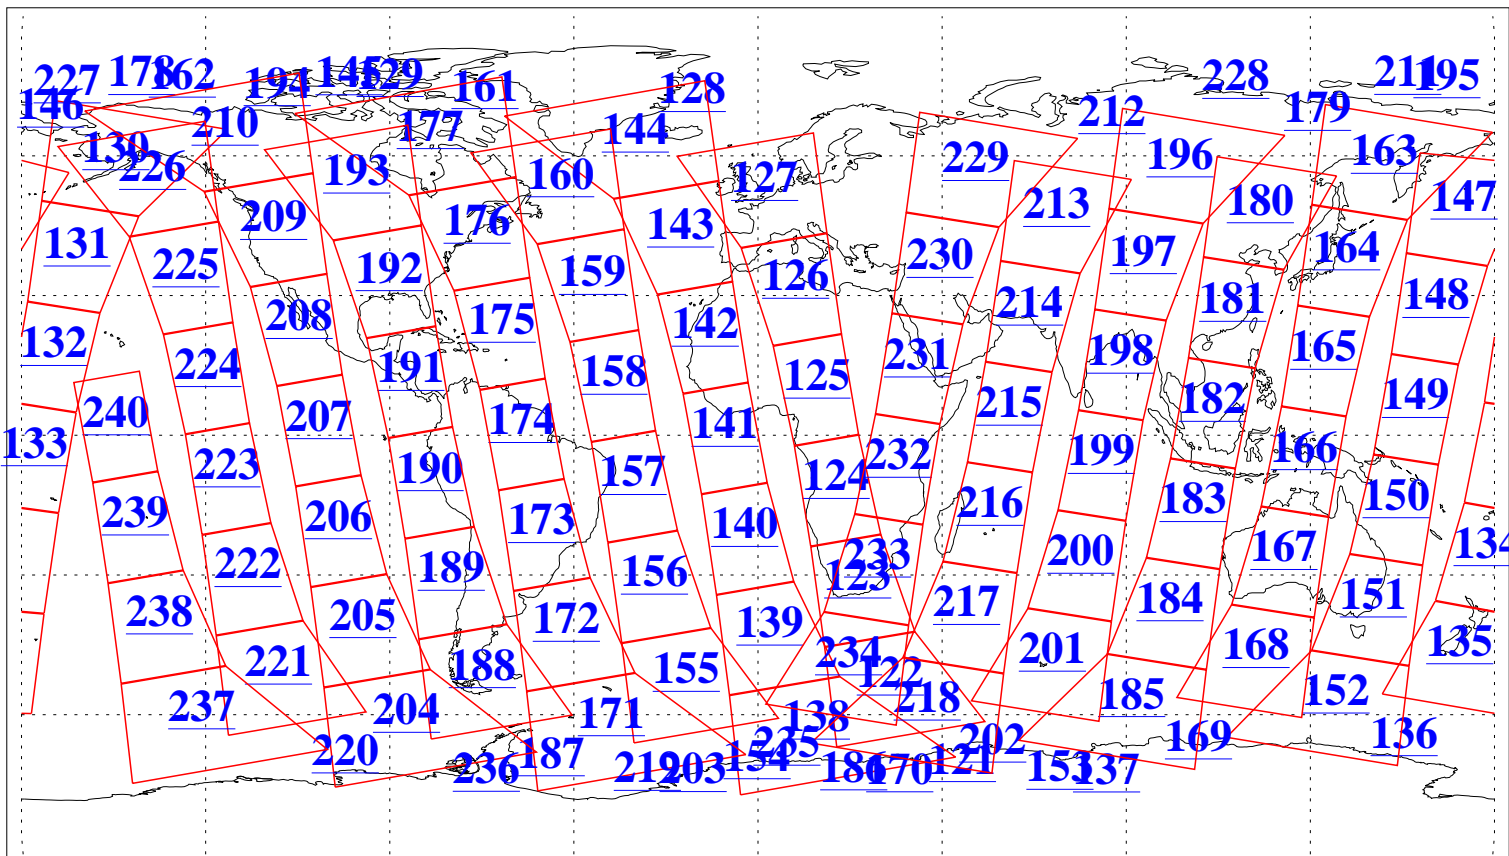

L1B Availability
AMSU Granules: 240
HSB Granules: 0
AIRS Granules: 240

7 Oct 2010
DoY 280
Aqua Day 3078
Granules: 1 to 120

Granules: 121 to 240

Legend: AMSU Available, HSB Available, AIRS Available

L1B Availability
AMSU Granules: 240
HSB Granules: 0
AIRS Granules: 240

7 Oct 2010
DoY 280
Aqua Day 3078

Ascending Granules

Descending Granules

Legend: AMSU Available, HSB Available, AIRS Available

L1B Availability
 AMSU Granules: 240
 HSB Granules: 0
 AIRS Granules: 240

7 Oct 2010
 DoY 280
 Aqua Day 3078

Northern Hemisphere Granules

Southern Hemisphere Granules

Legend: AMSU Available, HSB Available, AIRS Available