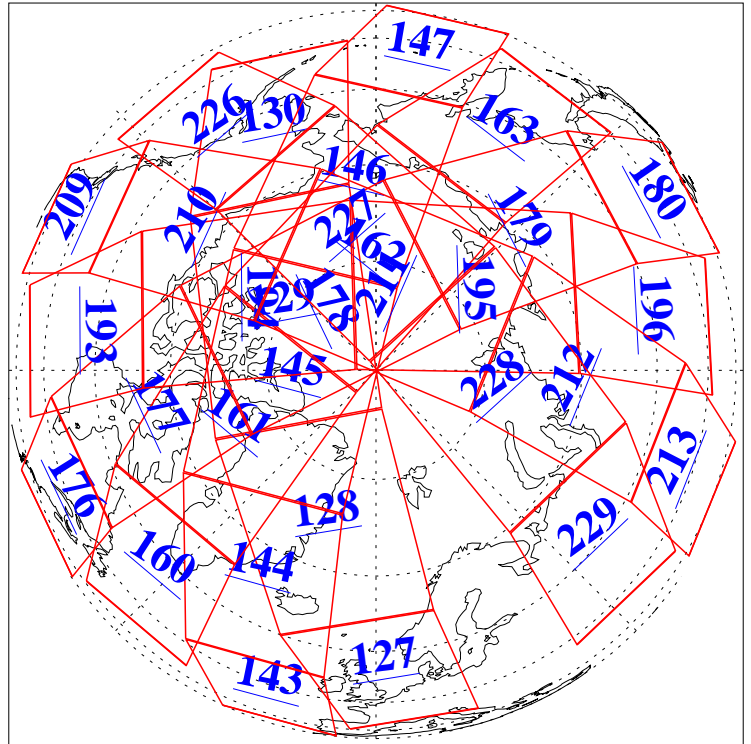

7 Oct 2010
DoY 280
Aqua Day 3078

Ascending Granules

Descending Granules

Legend: AMSU Available, HSB Available, AIRS Available

L1B Availability
 AMSU Granules: 240
 HSB Granules: 0
 AIRS Granules: 240

7 Oct 2010
 DoY 280
 Aqua Day 3078

Northern Hemisphere Granules

Southern Hemisphere Granules

Legend: AMSU Available, HSB Available, AIRS Available