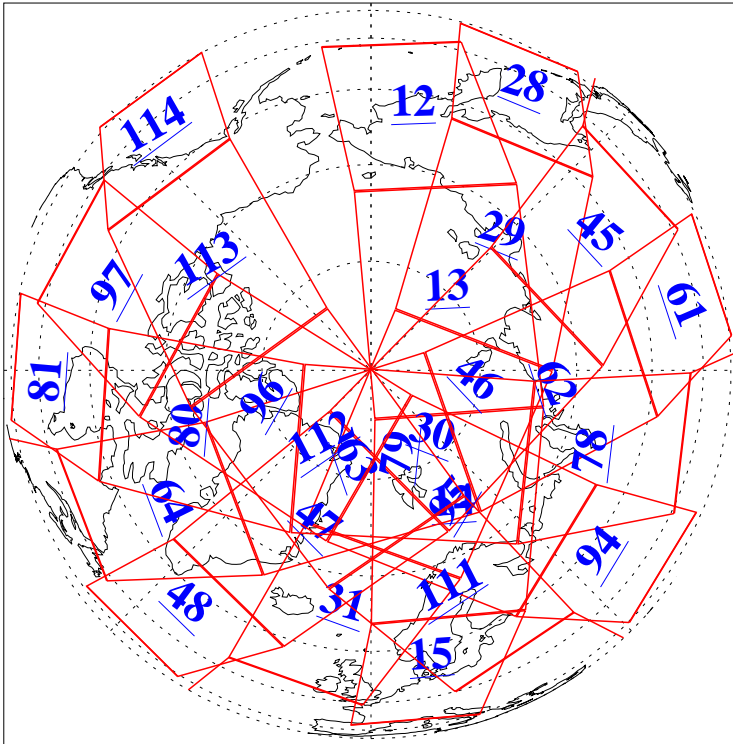

L1B Availability
AMSU Granules: 240
HSB Granules: 0
AIRS Granules: 240

7 Oct 2010
DoY 280
Aqua Day 3078
Granules: 1 to 120

Granules: 121 to 240

Legend: AMSU Available, HSB Available, AIRS Available

L1B Availability
AMSU Granules: 240
HSB Granules: 0
AIRS Granules: 240

7 Oct 2010
DoY 280
Aqua Day 3078

Ascending Granules

Descending Granules

Legend: AMSU Available, HSB Available, AIRS Available

L1B Availability
 AMSU Granules: 240
 HSB Granules: 0
 AIRS Granules: 240

7 Oct 2010
 DoY 280
 Aqua Day 3078

Northern Hemisphere Granules

Southern Hemisphere Granules

Legend: AMSU Available, HSB Available, AIRS Available