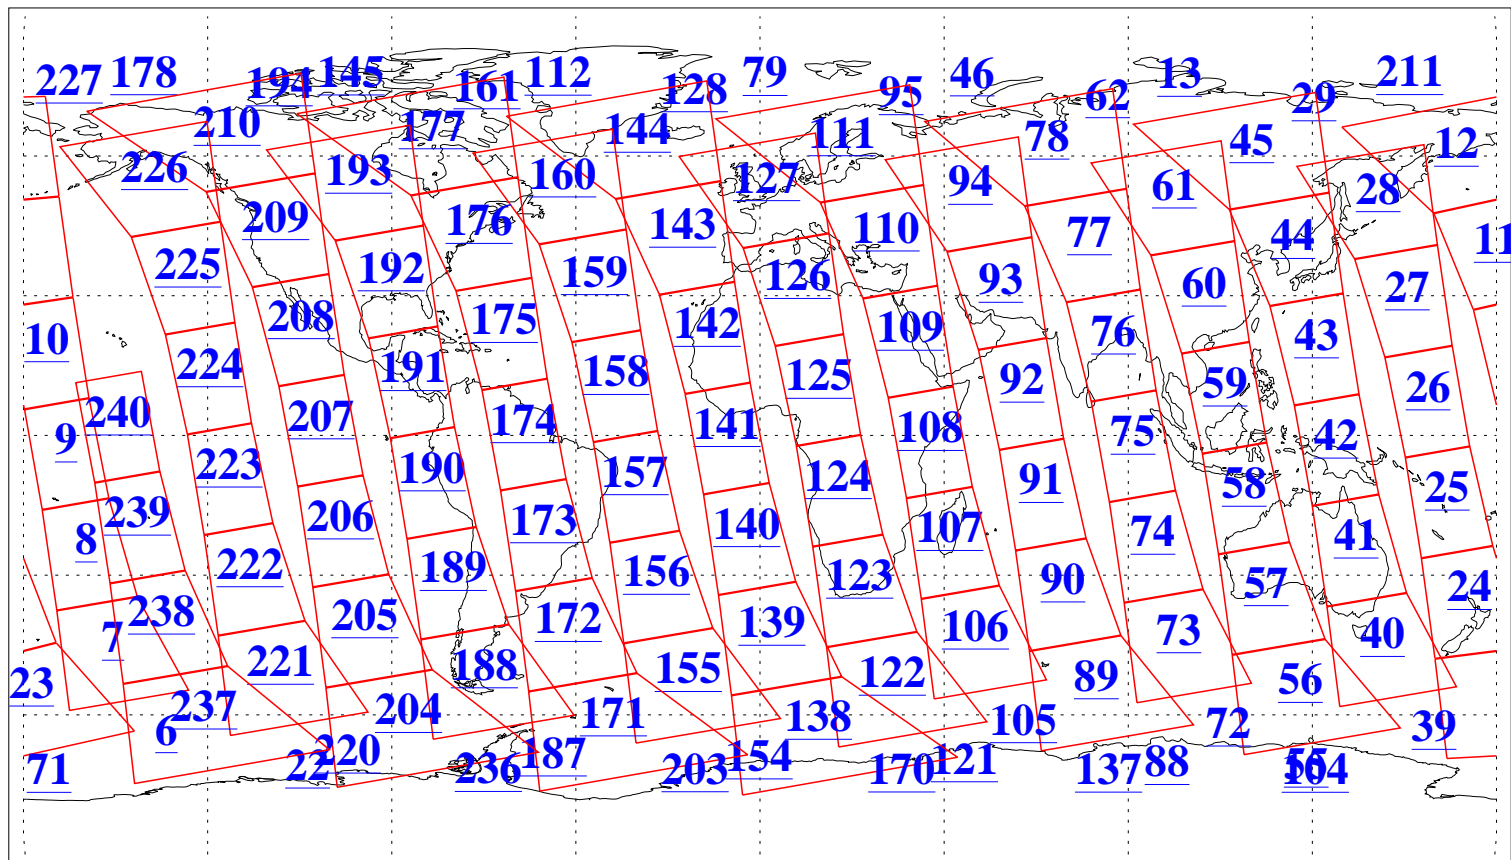

L1B Availability
AMSU Granules: 240
HSB Granules: 0
AIRS Granules: 240

7 Oct 2010
DoY 280
Aqua Day 3078
Granules: 1 to 120

Granules: 121 to 240

Legend: AMSU Available, HSB Available, AIRS Available

L1B Availability
AMSU Granules: 240
HSB Granules: 0
AIRS Granules: 240

7 Oct 2010
DoY 280
Aqua Day 3078

Ascending Granules

Descending Granules

Legend: AMSU Available, HSB Available, AIRS Available

L1B Availability
 AMSU Granules: 240
 HSB Granules: 0
 AIRS Granules: 240

7 Oct 2010
 DoY 280
 Aqua Day 3078

Northern Hemisphere Granules

Southern Hemisphere Granules

Legend: AMSU Available, HSB Available, AIRS Available