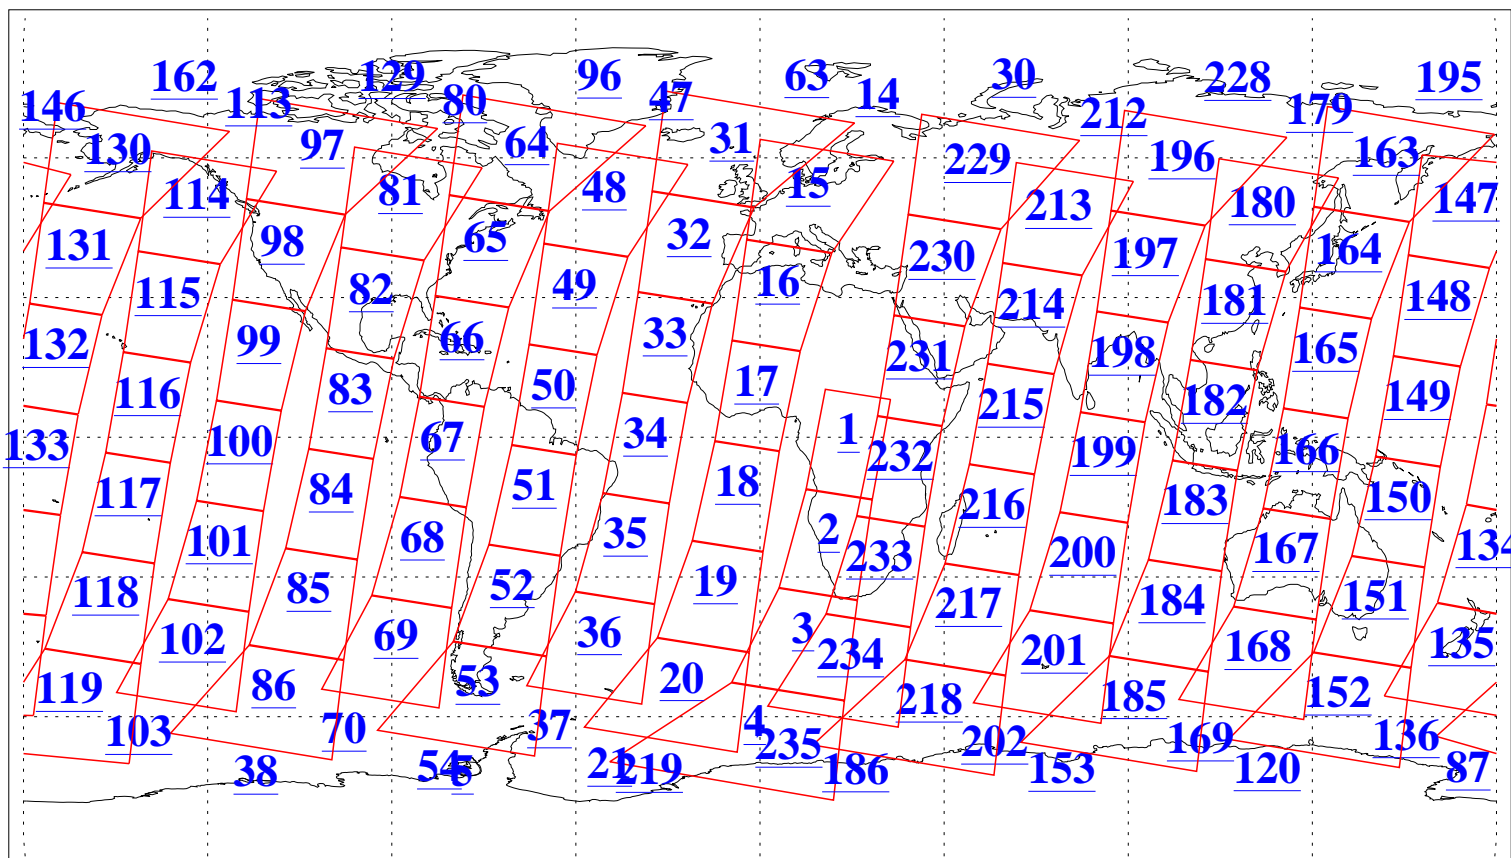

L1B Availability
AMSU Granules: 240
HSB Granules: 0
AIRS Granules: 240

7 Oct 2010
DoY 280
Aqua Day 3078
Granules: 1 to 120

Granules: 121 to 240

Legend: AMSU Available, HSB Available, AIRS Available

L1B Availability
AMSU Granules: 240
HSB Granules: 0
AIRS Granules: 240

7 Oct 2010
DoY 280
Aqua Day 3078

Ascending Granules

Descending Granules

Legend: AMSU Available, HSB Available, AIRS Available

L1B Availability
 AMSU Granules: 240
 HSB Granules: 0
 AIRS Granules: 240

7 Oct 2010
 DoY 280
 Aqua Day 3078

Northern Hemisphere Granules

Southern Hemisphere Granules

Legend: AMSU Available, HSB Available, AIRS Available