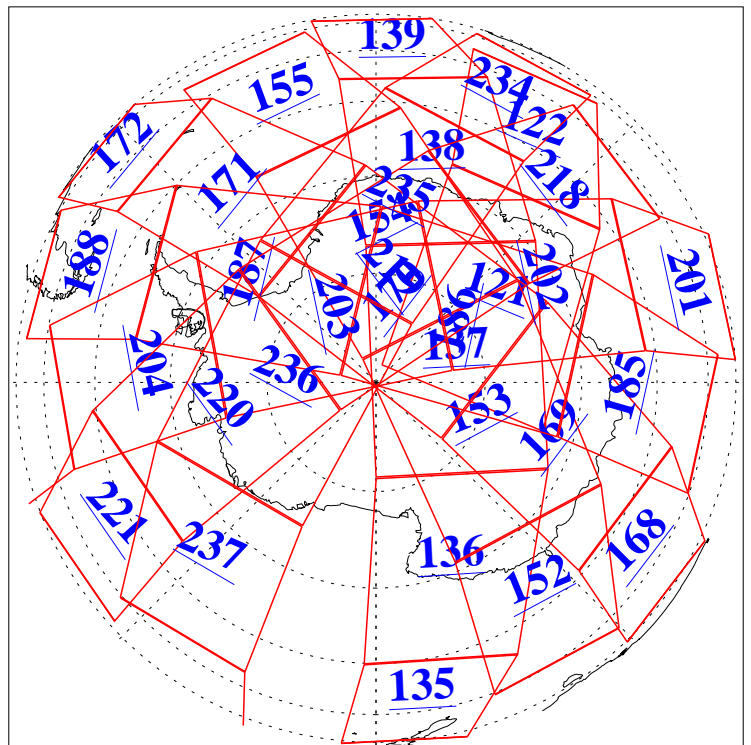

L1B Availability
AMSU Granules: 240
HSB Granules: 0
AIRS Granules: 240

7 Oct 2010
DoY 280
Aqua Day 3078
Granules: 1 to 120

Granules: 121 to 240

Legend: AMSU Available, HSB Available, AIRS Available

L1B Availability
AMSU Granules: 240
HSB Granules: 0
AIRS Granules: 240

7 Oct 2010
DoY 280
Aqua Day 3078

Ascending Granules

Descending Granules

Legend: AMSU Available, HSB Available, AIRS Available

L1B Availability
 AMSU Granules: 240
 HSB Granules: 0
 AIRS Granules: 240

7 Oct 2010
 DoY 280
 Aqua Day 3078

Northern Hemisphere Granules

Southern Hemisphere Granules

Legend: AMSU Available, HSB Available, AIRS Available