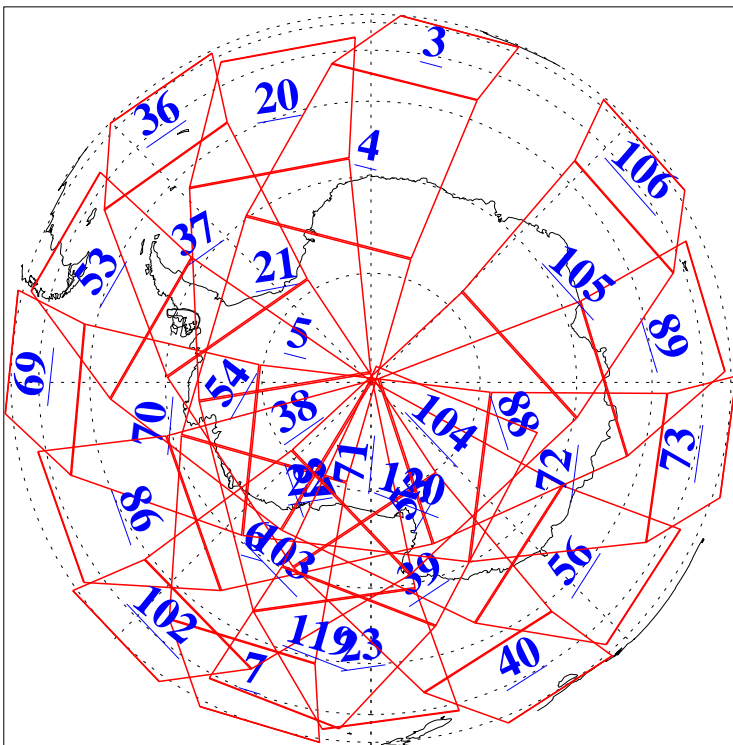

L1B Availability
AMSU Granules: 240
HSB Granules: 0
AIRS Granules: 240

7 Oct 2010
DoY 280
Aqua Day 3078
Granules: 1 to 120

Granules: 121 to 240

Legend: AMSU Available, HSB Available, AIRS Available

L1B Availability
AMSU Granules: 240
HSB Granules: 0
AIRS Granules: 240

7 Oct 2010
DoY 280
Aqua Day 3078

Ascending Granules

Descending Granules

Legend: AMSU Available, HSB Available, AIRS Available

L1B Availability
 AMSU Granules: 240
 HSB Granules: 0
 AIRS Granules: 240

7 Oct 2010
 DoY 280
 Aqua Day 3078

Northern Hemisphere Granules

Southern Hemisphere Granules

Legend: AMSU Available, HSB Available, AIRS Available