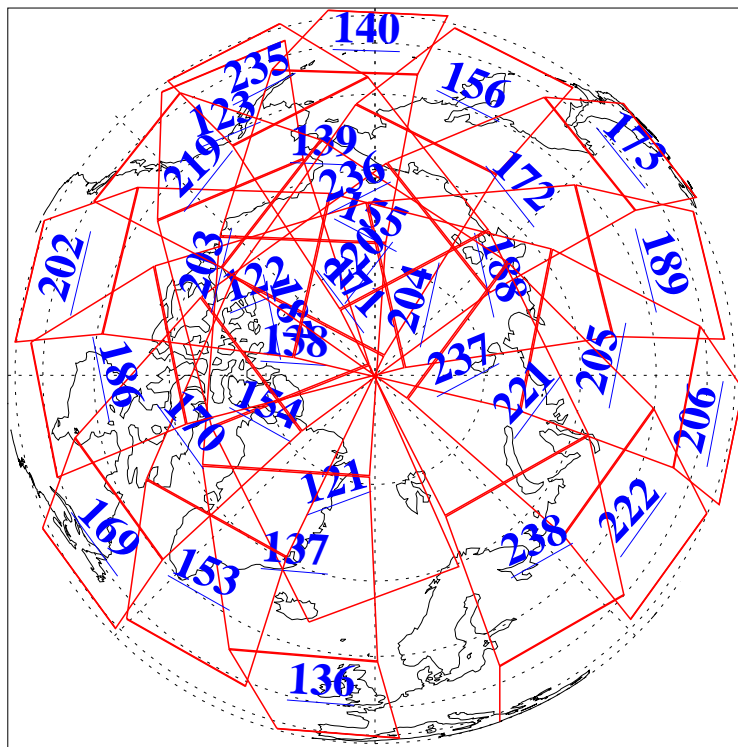

L1B Availability
AMSU Granules: 240
HSB Granules: 0
AIRS Granules: 240

6 Oct 2010
DoY 279
Aqua Day 3077
Granules: 1 to 120

Granules: 121 to 240

Legend: AMSU Available, *HSB Available*, *AIRS Available*

L1B Availability
AMSU Granules: 240
HSB Granules: 0
AIRS Granules: 240

6 Oct 2010
DoY 279
Aqua Day 3077

Ascending Granules

Descending Granules

Legend: AMSU Available, HSB Available, AIRS Available

L1B Availability
 AMSU Granules: 240
 HSB Granules: 0
 AIRS Granules: 240

6 Oct 2010
 DoY 279
 Aqua Day 3077

Northern Hemisphere Granules

Southern Hemisphere Granules

Legend: AMSU Available, HSB Available, AIRS Available