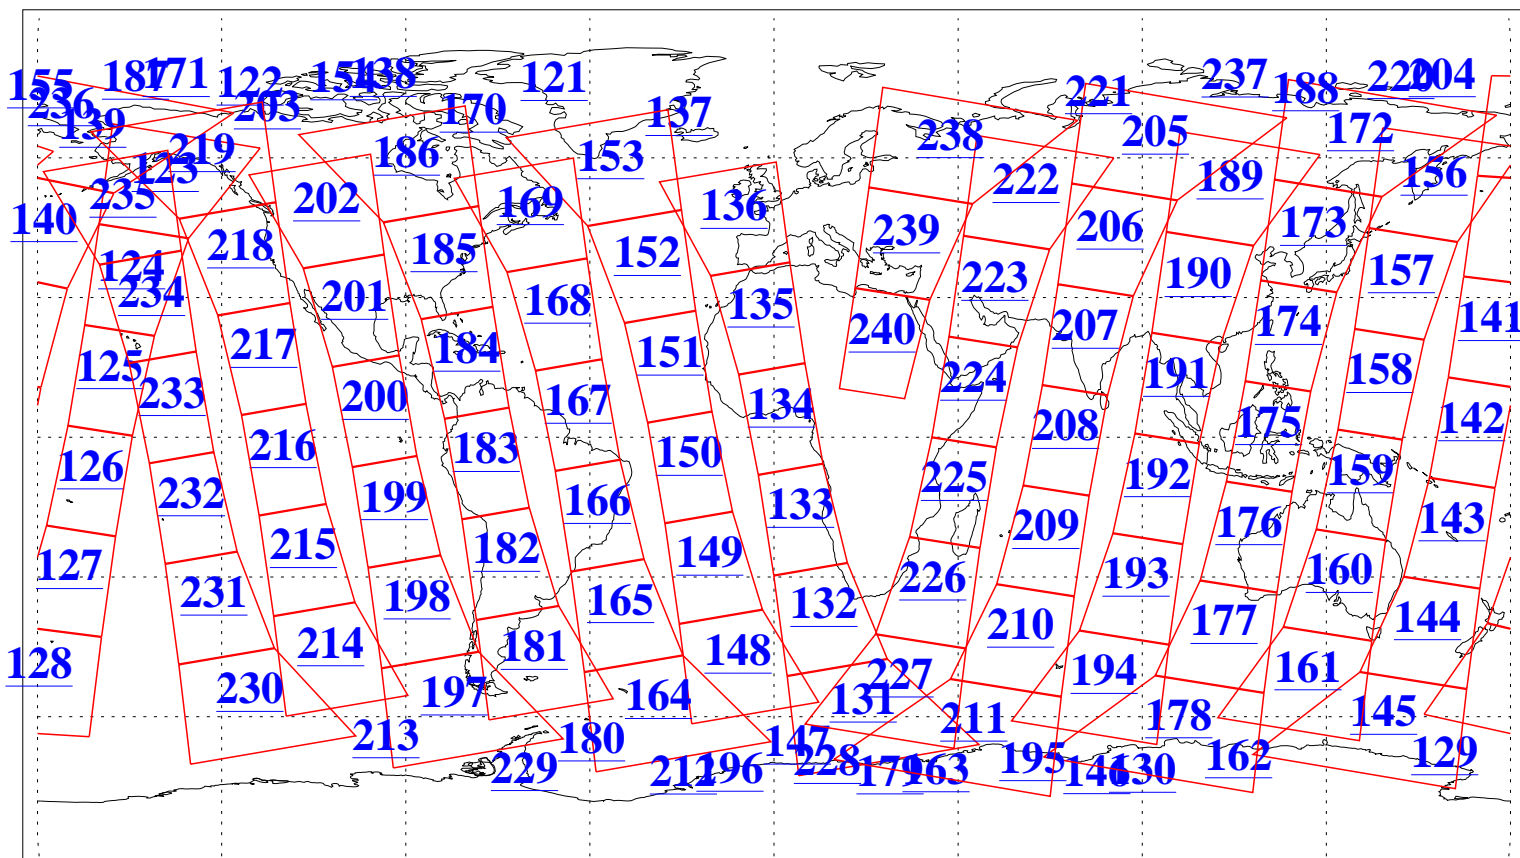

L1B Availability
AMSU Granules: 240
HSB Granules: 0
AIRS Granules: 240

6 Oct 2010
DoY 279
Aqua Day 3077
Granules: 1 to 120

Granules: 121 to 240

Legend: AMSU Available, *HSB Available*, *AIRS Available*

L1B Availability
AMSU Granules: 240
HSB Granules: 0
AIRS Granules: 240

6 Oct 2010
DoY 279
Aqua Day 3077

Ascending Granules

Descending Granules

Legend: AMSU Available, HSB Available, AIRS Available

L1B Availability
 AMSU Granules: 240
 HSB Granules: 0
 AIRS Granules: 240

6 Oct 2010
 DoY 279
 Aqua Day 3077

Northern Hemisphere Granules

Southern Hemisphere Granules

Legend: AMSU Available, HSB Available, AIRS Available