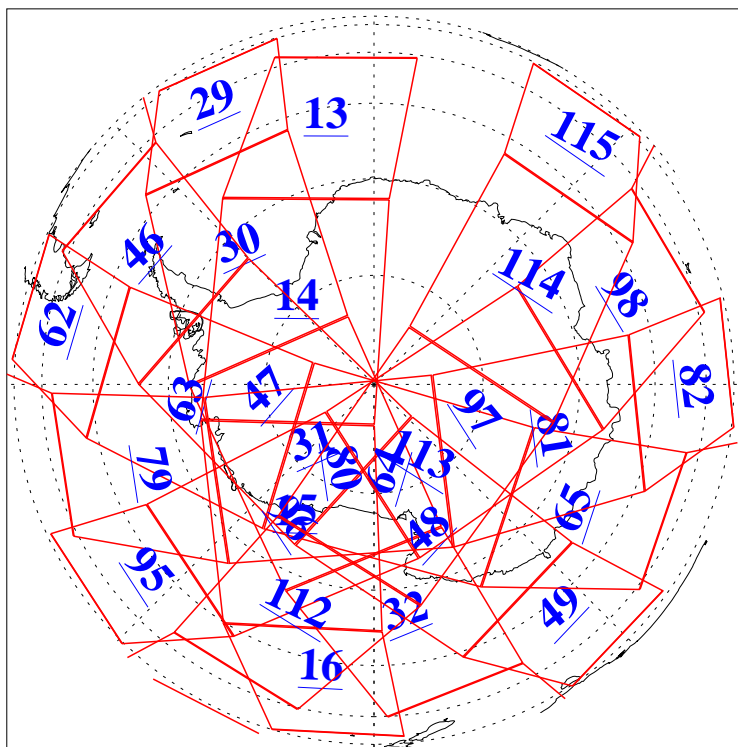

L1B Availability
AMSU Granules: 240
HSB Granules: 0
AIRS Granules: 240

6 Oct 2010
DoY 279
Aqua Day 3077
Granules: 1 to 120

Granules: 121 to 240

Legend: AMSU Available, *HSB Available*, *AIRS Available*

L1B Availability
AMSU Granules: 240
HSB Granules: 0
AIRS Granules: 240

6 Oct 2010
DoY 279
Aqua Day 3077

Ascending Granules

Descending Granules

Legend: AMSU Available, HSB Available, AIRS Available

L1B Availability
 AMSU Granules: 240
 HSB Granules: 0
 AIRS Granules: 240

6 Oct 2010
 DoY 279
 Aqua Day 3077

Northern Hemisphere Granules

Southern Hemisphere Granules

Legend: AMSU Available, HSB Available, AIRS Available