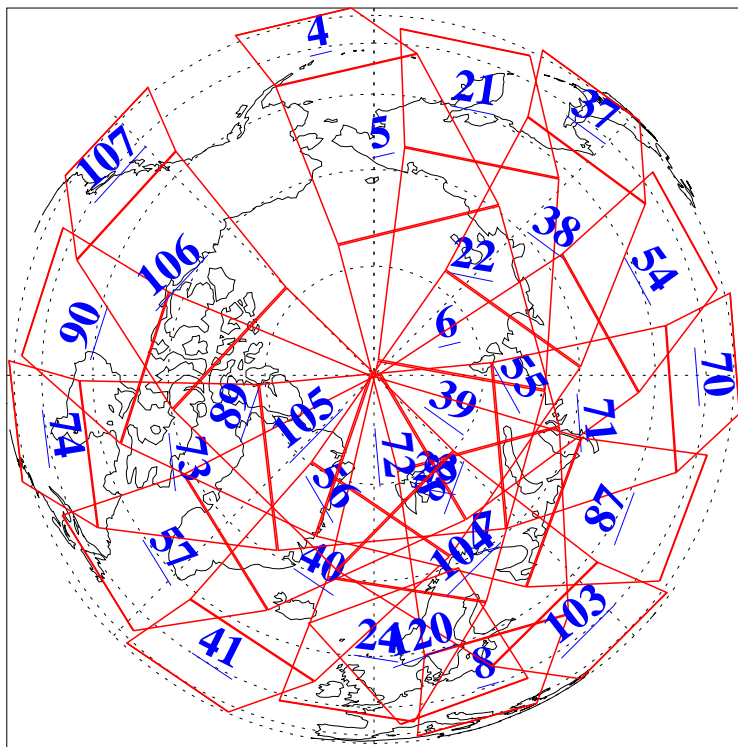

L1B Availability
AMSU Granules: 240
HSB Granules: 0
AIRS Granules: 240

6 Oct 2010
DoY 279
Aqua Day 3077
Granules: 1 to 120

Granules: 121 to 240

Legend: AMSU Available, *HSB Available*, *AIRS Available*

L1B Availability
AMSU Granules: 240
HSB Granules: 0
AIRS Granules: 240

6 Oct 2010
DoY 279
Aqua Day 3077

Ascending Granules

Descending Granules

Legend: AMSU Available, HSB Available, AIRS Available

L1B Availability
 AMSU Granules: 240
 HSB Granules: 0
 AIRS Granules: 240

6 Oct 2010
 DoY 279
 Aqua Day 3077

Northern Hemisphere Granules

Southern Hemisphere Granules

Legend: AMSU Available, HSB Available, AIRS Available