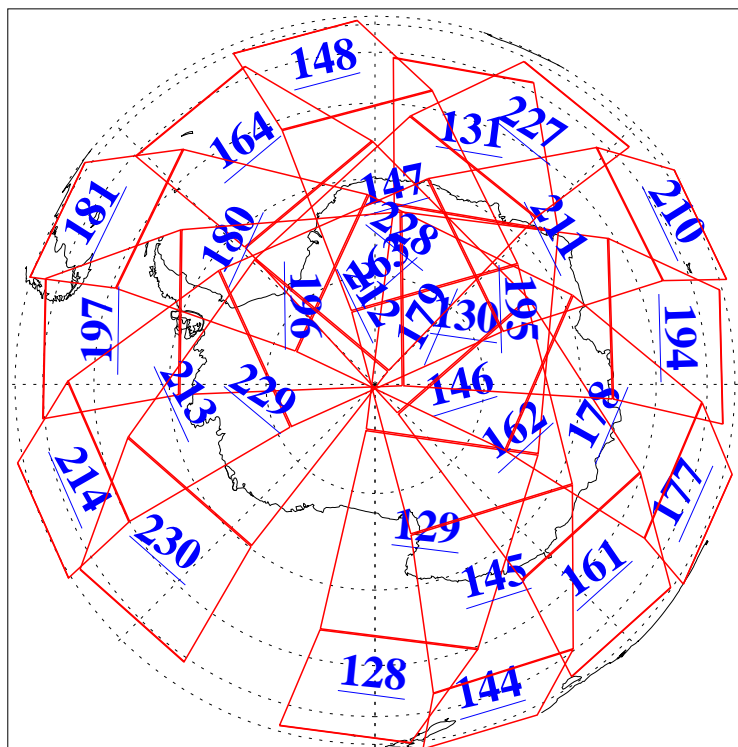

L1B Availability
AMSU Granules: 240
HSB Granules: 0
AIRS Granules: 240

6 Oct 2010
DoY 279
Aqua Day 3077
Granules: 1 to 120

Granules: 121 to 240

Legend: AMSU Available, *HSB Available*, *AIRS Available*

L1B Availability
AMSU Granules: 240
HSB Granules: 0
AIRS Granules: 240

6 Oct 2010
DoY 279
Aqua Day 3077

Ascending Granules

Descending Granules

Legend: AMSU Available, HSB Available, AIRS Available

L1B Availability
 AMSU Granules: 240
 HSB Granules: 0
 AIRS Granules: 240

6 Oct 2010
 DoY 279
 Aqua Day 3077

Northern Hemisphere Granules

Southern Hemisphere Granules

Legend: AMSU Available, HSB Available, AIRS Available