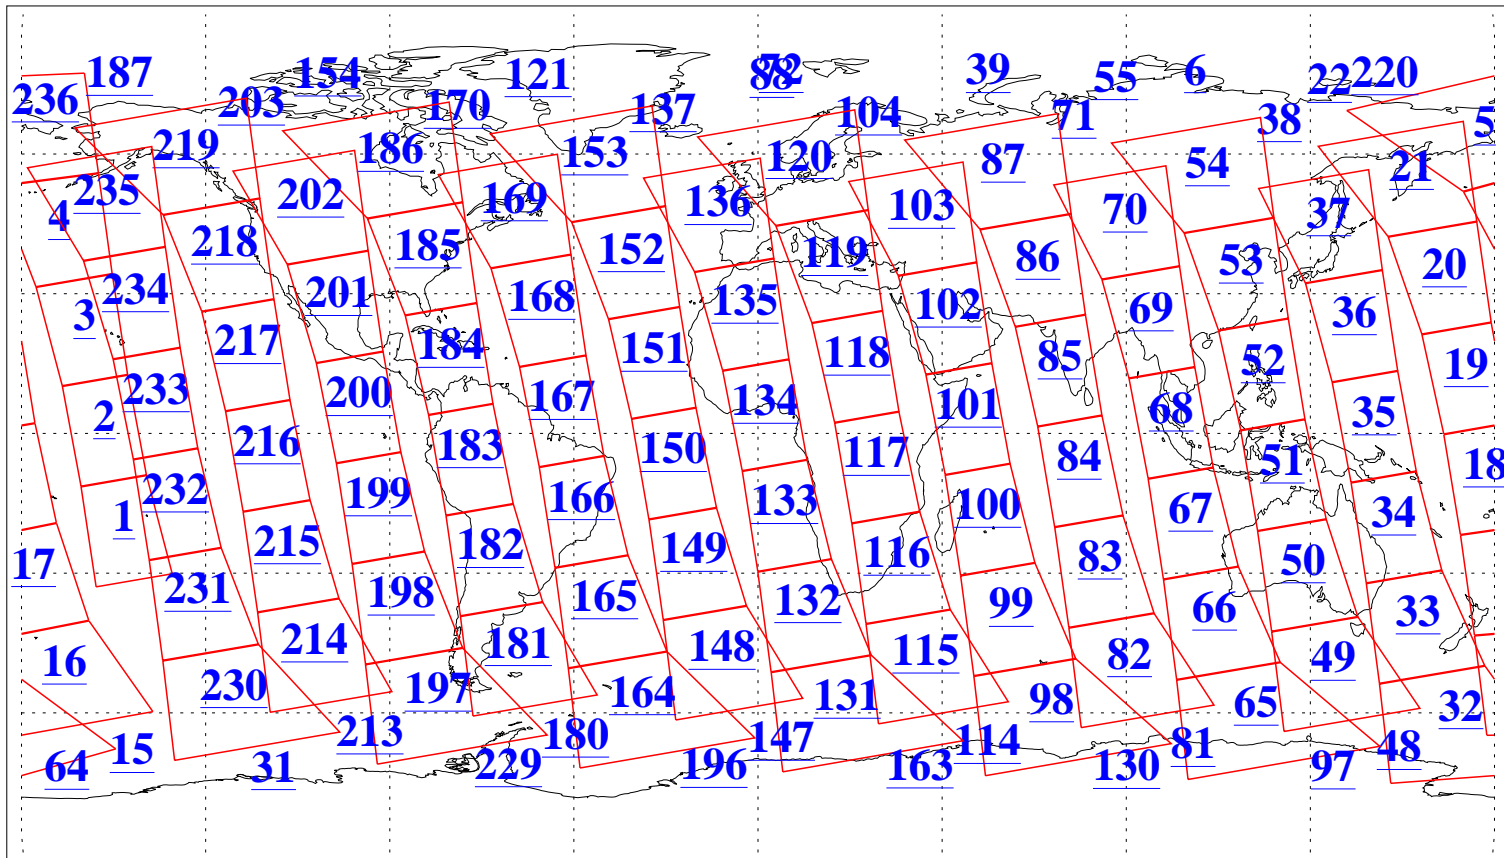

L1B Availability
AMSU Granules: 240
HSB Granules: 0
AIRS Granules: 240

6 Oct 2010
DoY 279
Aqua Day 3077
Granules: 1 to 120

Granules: 121 to 240

Legend: AMSU Available, *HSB Available*, *AIRS Available*

L1B Availability
AMSU Granules: 240
HSB Granules: 0
AIRS Granules: 240

6 Oct 2010
DoY 279
Aqua Day 3077

Ascending Granules

Descending Granules

Legend: AMSU Available, HSB Available, AIRS Available

L1B Availability
 AMSU Granules: 240
 HSB Granules: 0
 AIRS Granules: 240

6 Oct 2010
 DoY 279
 Aqua Day 3077

Northern Hemisphere Granules

Southern Hemisphere Granules

Legend: AMSU Available, HSB Available, AIRS Available