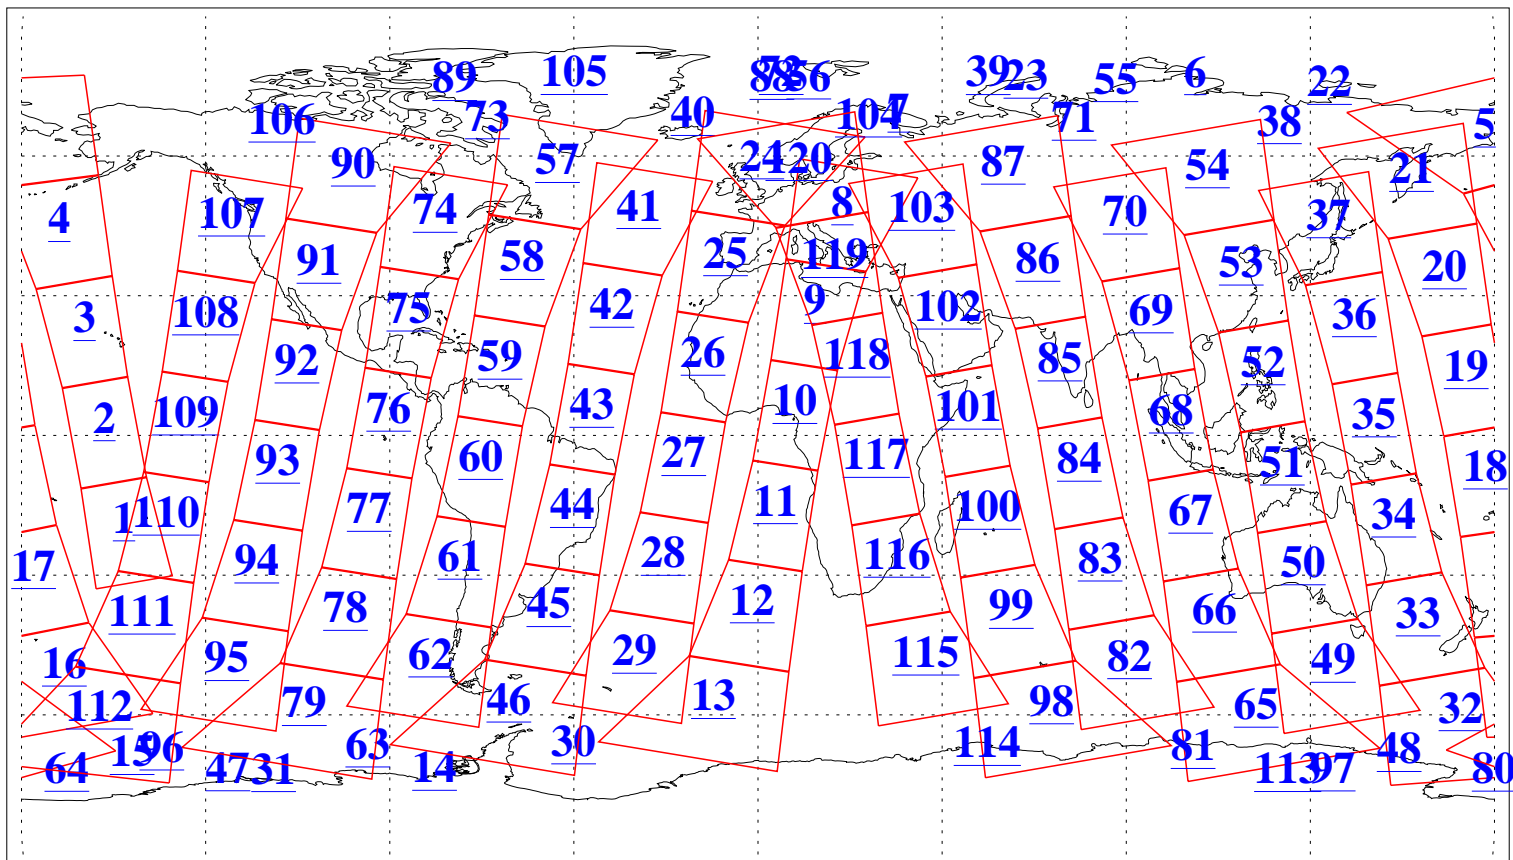

L1B Availability
AMSU Granules: 240
HSB Granules: 0
AIRS Granules: 240

6 Oct 2010
DoY 279
Aqua Day 3077
Granules: 1 to 120

Granules: 121 to 240

Legend: AMSU Available, *HSB Available*, *AIRS Available*

L1B Availability
AMSU Granules: 240
HSB Granules: 0
AIRS Granules: 240

6 Oct 2010
DoY 279
Aqua Day 3077

Ascending Granules

Descending Granules

Legend: AMSU Available, HSB Available, AIRS Available

L1B Availability
 AMSU Granules: 240
 HSB Granules: 0
 AIRS Granules: 240

6 Oct 2010
 DoY 279
 Aqua Day 3077

Northern Hemisphere Granules

Southern Hemisphere Granules

Legend: AMSU Available, HSB Available, AIRS Available