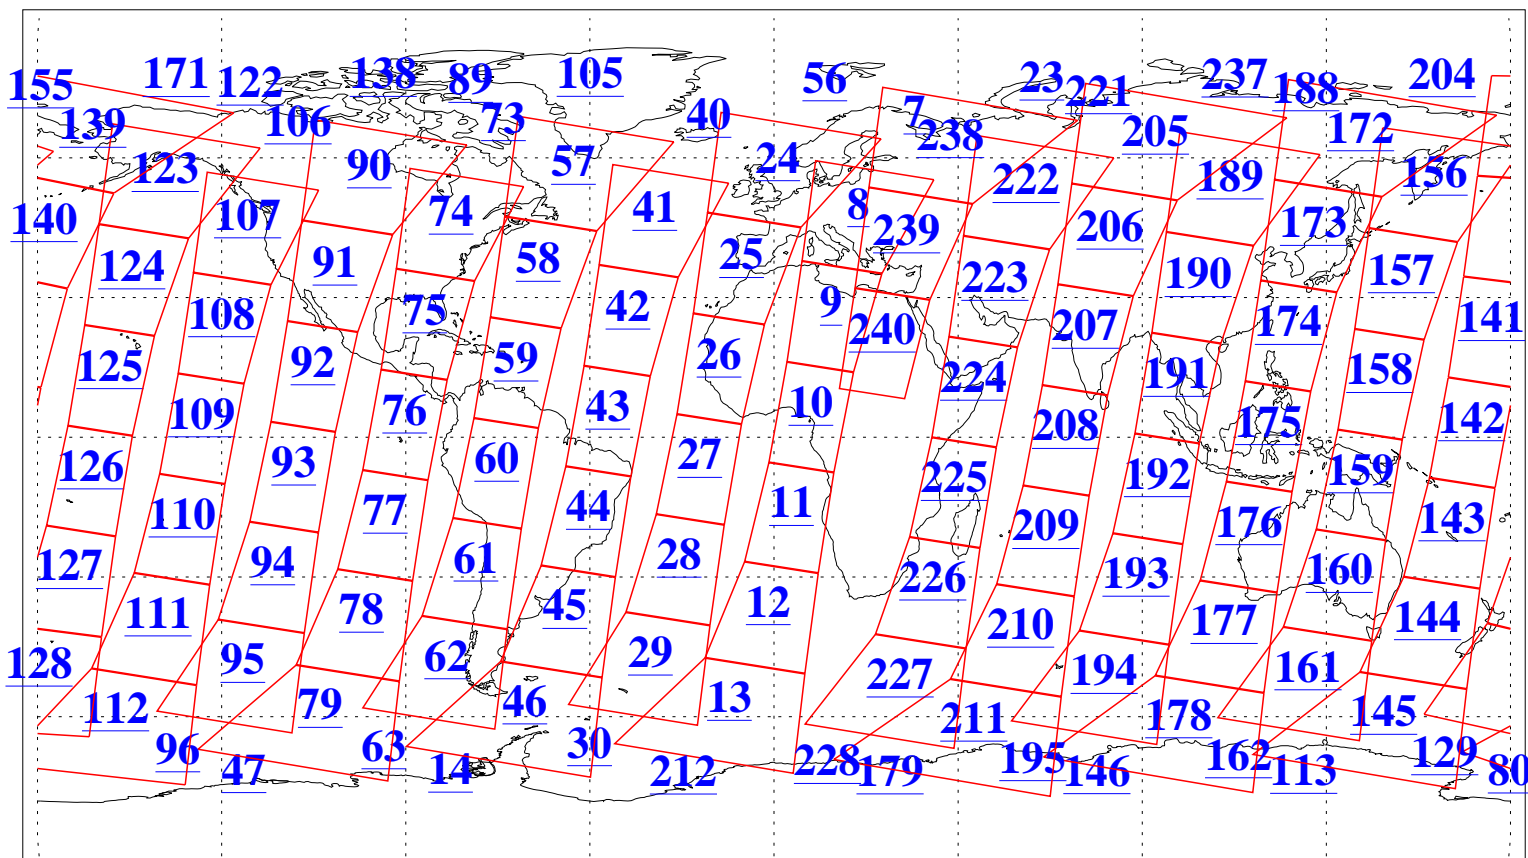

L1B Availability
AMSU Granules: 240
HSB Granules: 0
AIRS Granules: 240

6 Oct 2010
DoY 279
Aqua Day 3077
Granules: 1 to 120

Granules: 121 to 240

Legend: AMSU Available, *HSB Available*, *AIRS Available*

L1B Availability
AMSU Granules: 240
HSB Granules: 0
AIRS Granules: 240

6 Oct 2010
DoY 279
Aqua Day 3077

Ascending Granules

Descending Granules

Legend: AMSU Available, HSB Available, AIRS Available

L1B Availability
 AMSU Granules: 240
 HSB Granules: 0
 AIRS Granules: 240

6 Oct 2010
 DoY 279
 Aqua Day 3077

Northern Hemisphere Granules

Southern Hemisphere Granules

Legend: AMSU Available, HSB Available, AIRS Available