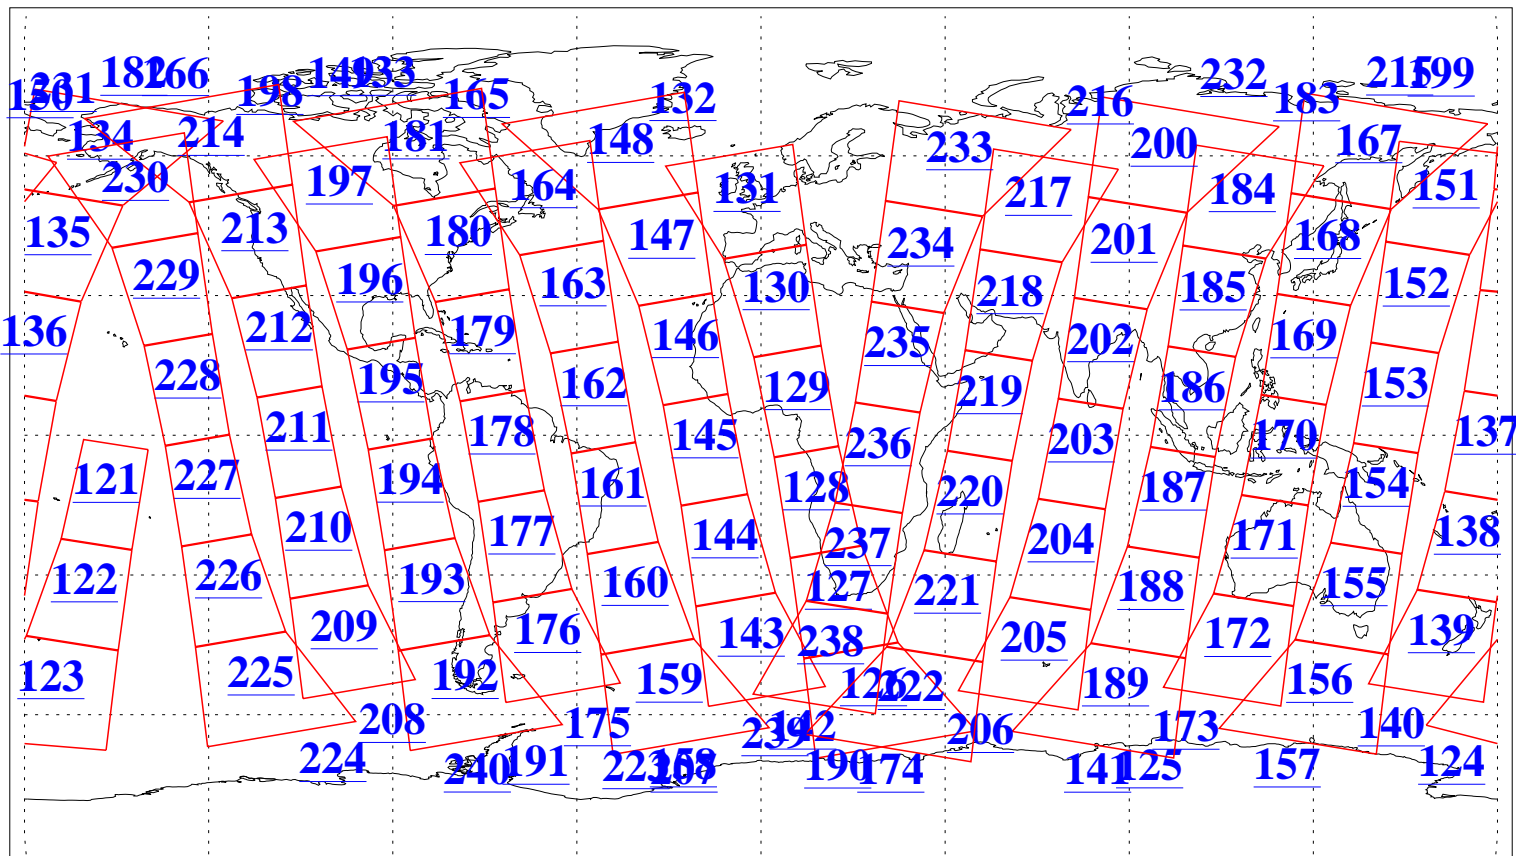

L1B Availability  
AMSU Granules: 240  
HSB Granules: 0  
AIRS Granules: 240

3 Oct 2010  
DoY 276  
Aqua Day 3074  
Granules: 1 to 120

Granules: 121 to 240

Legend: AMSU Available, HSB Available, AIRS Available

L1B Availability  
 AMSU Granules: 240  
 HSB Granules: 0  
 AIRS Granules: 240

3 Oct 2010  
 DoY 276  
 Aqua Day 3074

Ascending Granules

Descending Granules

Legend: AMSU Available, HSB Available, AIRS Available

L1B Availability  
 AMSU Granules: 240  
 HSB Granules: 0  
 AIRS Granules: 240

3 Oct 2010  
 DoY 276  
 Aqua Day 3074

Northern Hemisphere Granules

Southern Hemisphere Granules

Legend: AMSU Available, HSB Available, AIRS Available