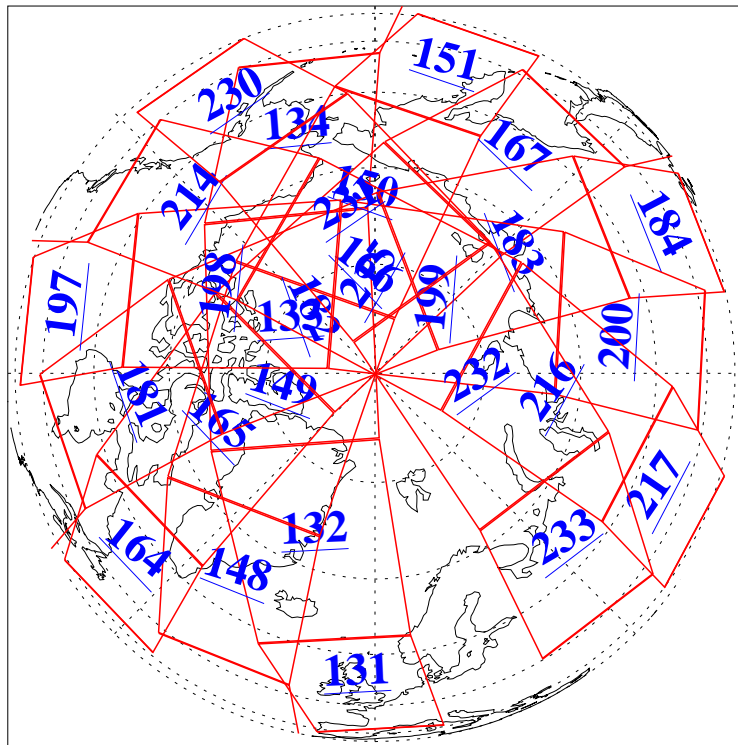

L1B Availability  
AMSU Granules: 240  
HSB Granules: 0  
AIRS Granules: 240

3 Oct 2010  
DoY 276  
Aqua Day 3074  
Granules: 1 to 120

Granules: 121 to 240

Legend: AMSU Available, HSB Available, AIRS Available

L1B Availability  
 AMSU Granules: 240  
 HSB Granules: 0  
 AIRS Granules: 240

3 Oct 2010  
 DoY 276  
 Aqua Day 3074

Ascending Granules

Descending Granules

Legend: AMSU Available, HSB Available, AIRS Available

L1B Availability  
 AMSU Granules: 240  
 HSB Granules: 0  
 AIRS Granules: 240

3 Oct 2010  
 DoY 276  
 Aqua Day 3074

Northern Hemisphere Granules

Southern Hemisphere Granules

Legend: AMSU Available, HSB Available, AIRS Available