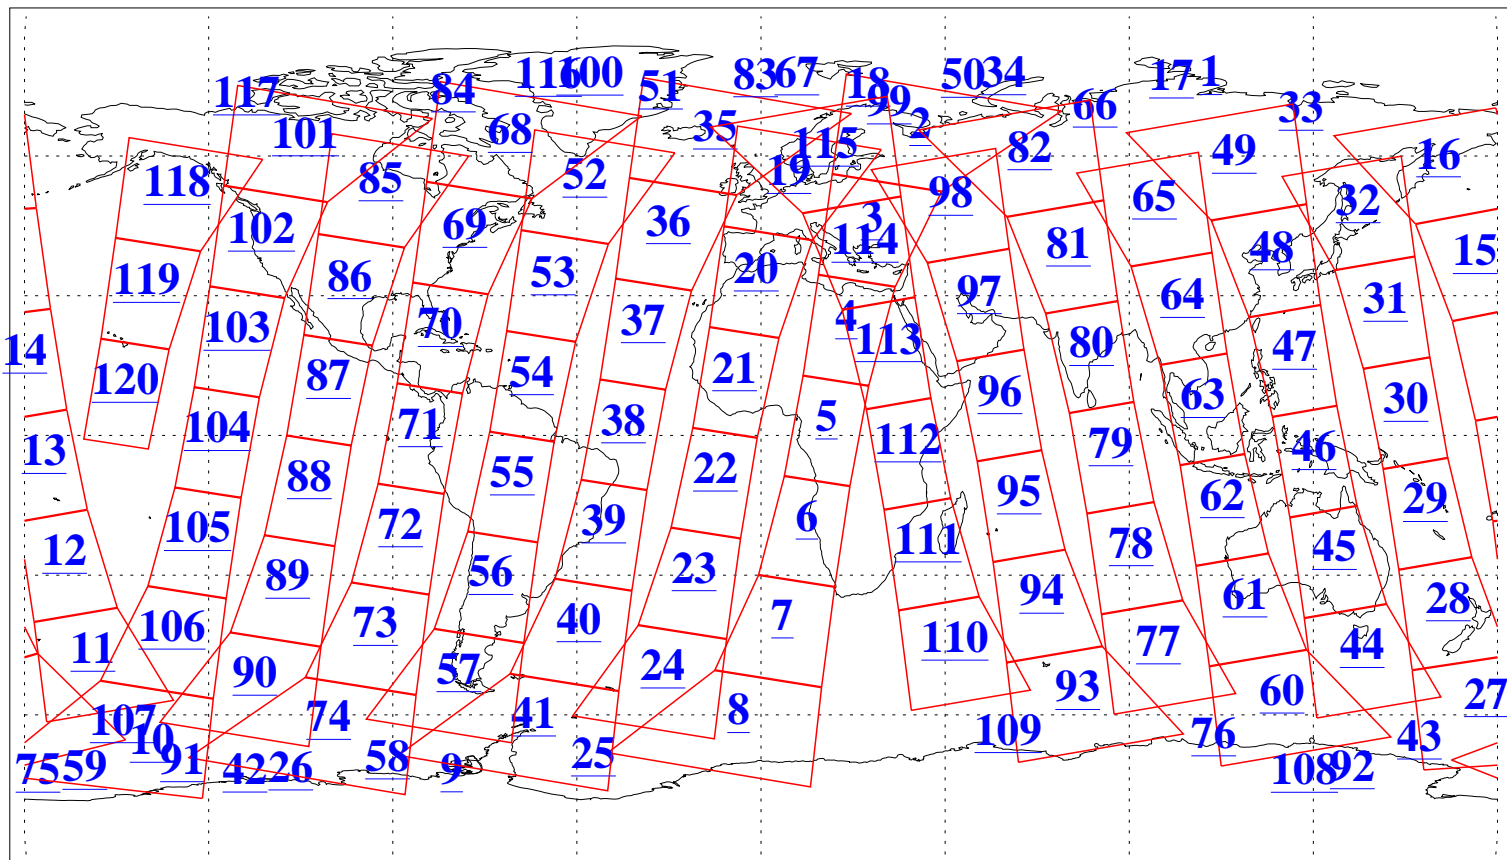

L1B Availability  
AMSU Granules: 240  
HSB Granules: 0  
AIRS Granules: 240

3 Oct 2010  
DoY 276  
Aqua Day 3074  
Granules: 1 to 120

Granules: 121 to 240

Legend: AMSU Available, HSB Available, AIRS Available

L1B Availability  
 AMSU Granules: 240  
 HSB Granules: 0  
 AIRS Granules: 240

3 Oct 2010  
 DoY 276  
 Aqua Day 3074

Ascending Granules

Descending Granules

Legend: AMSU Available, HSB Available, AIRS Available

L1B Availability  
 AMSU Granules: 240  
 HSB Granules: 0  
 AIRS Granules: 240

3 Oct 2010  
 DoY 276  
 Aqua Day 3074

Northern Hemisphere Granules

Southern Hemisphere Granules

Legend: AMSU Available, HSB Available, AIRS Available