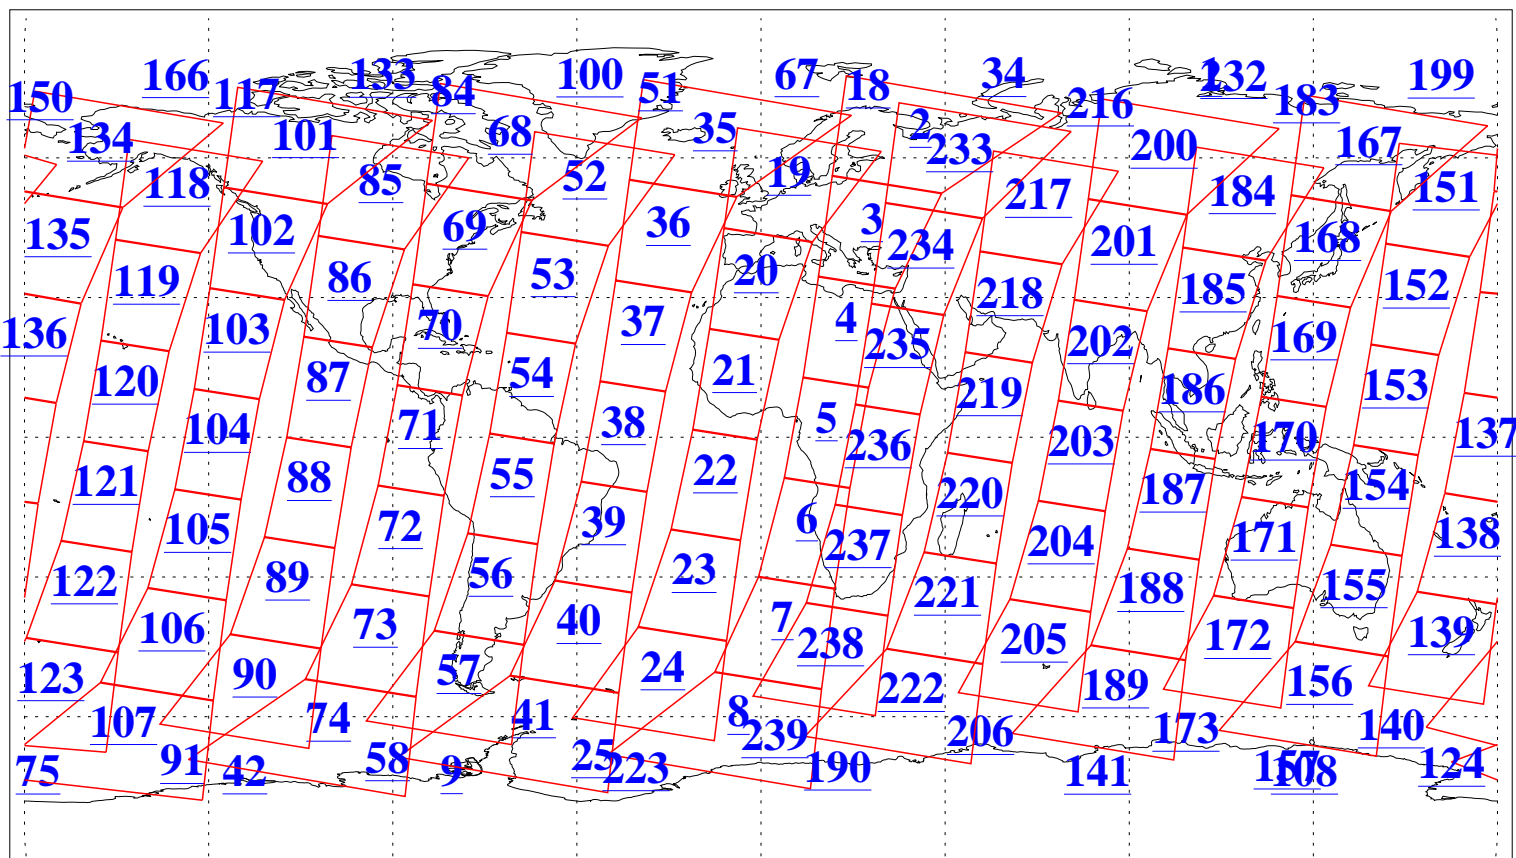

L1B Availability  
AMSU Granules: 240  
HSB Granules: 0  
AIRS Granules: 240

3 Oct 2010  
DoY 276  
Aqua Day 3074  
Granules: 1 to 120

Granules: 121 to 240

Legend: AMSU Available, HSB Available, AIRS Available

L1B Availability  
 AMSU Granules: 240  
 HSB Granules: 0  
 AIRS Granules: 240

3 Oct 2010  
 DoY 276  
 Aqua Day 3074

Ascending Granules

Descending Granules

Legend: AMSU Available, HSB Available, AIRS Available

L1B Availability  
 AMSU Granules: 240  
 HSB Granules: 0  
 AIRS Granules: 240

3 Oct 2010  
 DoY 276  
 Aqua Day 3074

Northern Hemisphere Granules

Southern Hemisphere Granules

Legend: AMSU Available, HSB Available, AIRS Available