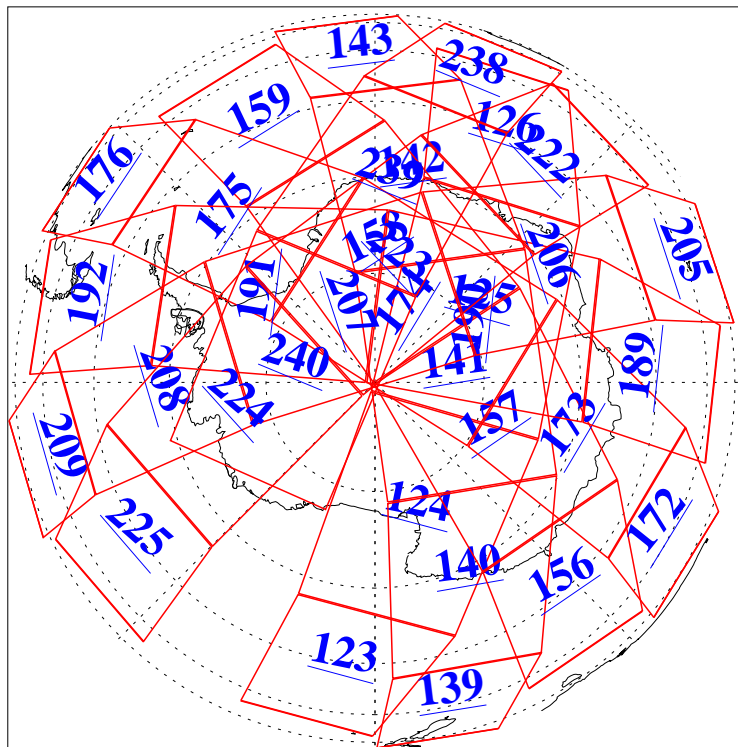

L1B Availability  
AMSU Granules: 240  
HSB Granules: 0  
AIRS Granules: 240

3 Oct 2010  
DoY 276  
Aqua Day 3074  
Granules: 1 to 120

Granules: 121 to 240

Legend: AMSU Available, HSB Available, AIRS Available

L1B Availability  
 AMSU Granules: 240  
 HSB Granules: 0  
 AIRS Granules: 240

3 Oct 2010  
 DoY 276  
 Aqua Day 3074

Ascending Granules

Descending Granules

Legend: AMSU Available, HSB Available, AIRS Available

L1B Availability  
 AMSU Granules: 240  
 HSB Granules: 0  
 AIRS Granules: 240

3 Oct 2010  
 DoY 276  
 Aqua Day 3074

Northern Hemisphere Granules

Southern Hemisphere Granules

Legend: AMSU Available, HSB Available, AIRS Available