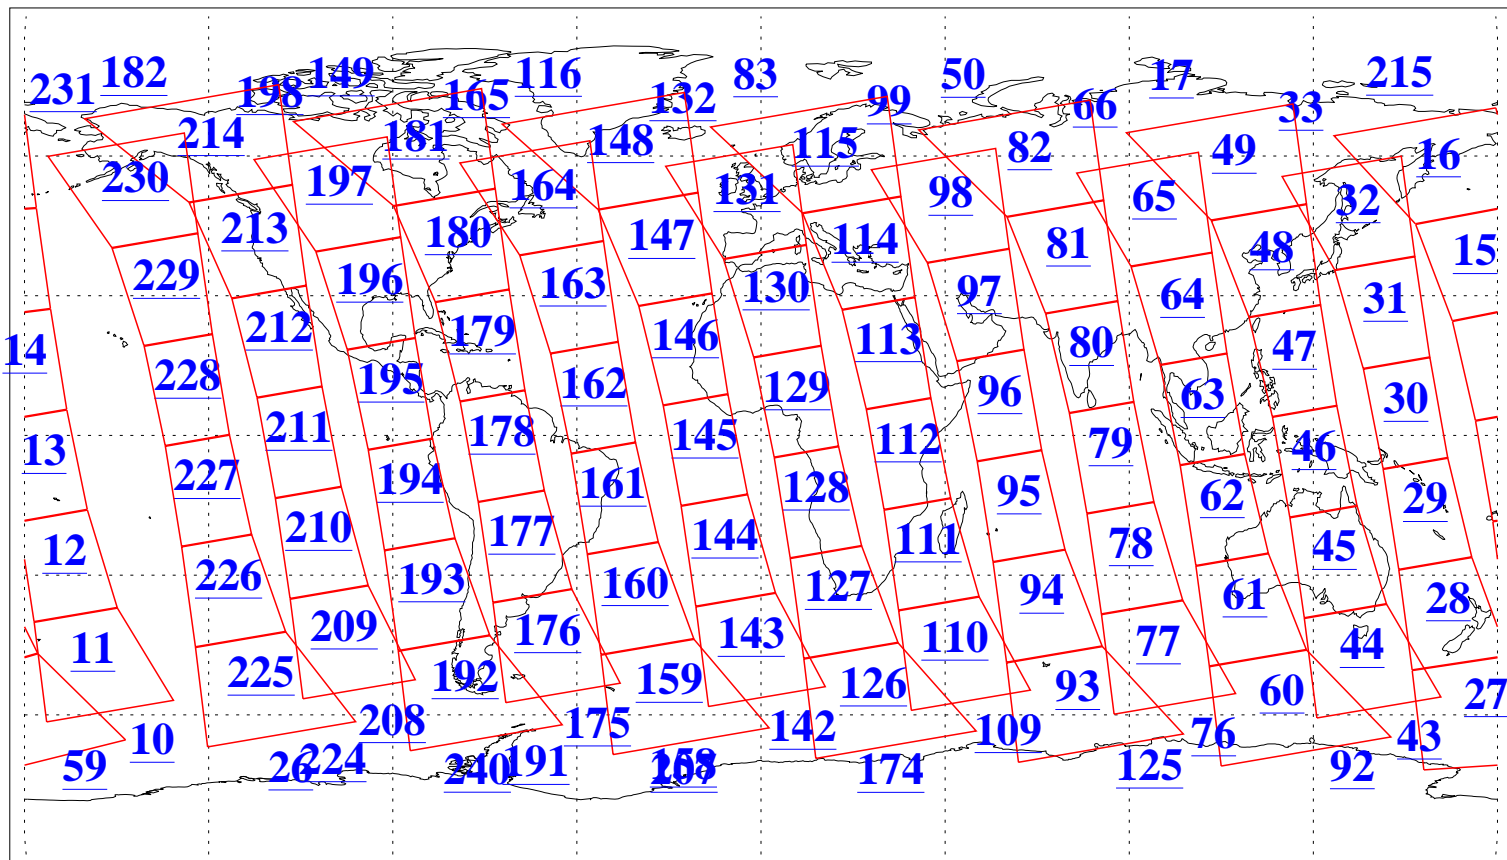

L1B Availability  
AMSU Granules: 240  
HSB Granules: 0  
AIRS Granules: 240

3 Oct 2010  
DoY 276  
Aqua Day 3074  
Granules: 1 to 120

Granules: 121 to 240

Legend: AMSU Available, HSB Available, AIRS Available

L1B Availability  
 AMSU Granules: 240  
 HSB Granules: 0  
 AIRS Granules: 240

3 Oct 2010  
 DoY 276  
 Aqua Day 3074

Ascending Granules

Descending Granules

Legend: AMSU Available, HSB Available, AIRS Available

L1B Availability  
 AMSU Granules: 240  
 HSB Granules: 0  
 AIRS Granules: 240

3 Oct 2010  
 DoY 276  
 Aqua Day 3074

Northern Hemisphere Granules

Southern Hemisphere Granules

Legend: AMSU Available, HSB Available, AIRS Available