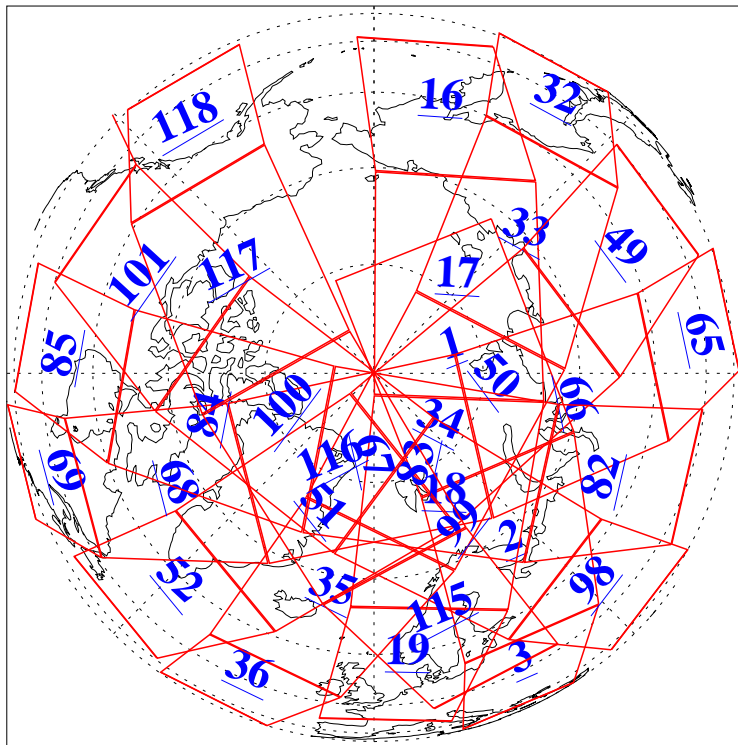

L1B Availability  
AMSU Granules: 240  
HSB Granules: 0  
AIRS Granules: 240

3 Oct 2010  
DoY 276  
Aqua Day 3074  
Granules: 1 to 120

Granules: 121 to 240

Legend: AMSU Available, HSB Available, AIRS Available

L1B Availability  
 AMSU Granules: 240  
 HSB Granules: 0  
 AIRS Granules: 240

3 Oct 2010  
 DoY 276  
 Aqua Day 3074

Ascending Granules

Descending Granules

Legend: AMSU Available, HSB Available, AIRS Available

L1B Availability  
 AMSU Granules: 240  
 HSB Granules: 0  
 AIRS Granules: 240

3 Oct 2010  
 DoY 276  
 Aqua Day 3074

Northern Hemisphere Granules

Southern Hemisphere Granules

Legend: AMSU Available, HSB Available, AIRS Available