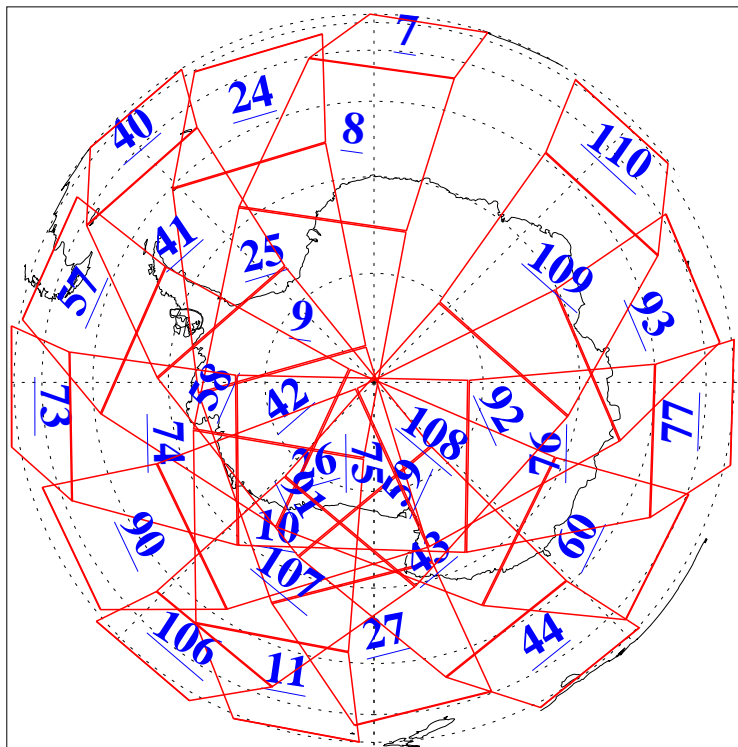

L1B Availability  
AMSU Granules: 240  
HSB Granules: 0  
AIRS Granules: 240

3 Oct 2010  
DoY 276  
Aqua Day 3074  
Granules: 1 to 120

Granules: 121 to 240

Legend: AMSU Available, HSB Available, AIRS Available

L1B Availability  
 AMSU Granules: 240  
 HSB Granules: 0  
 AIRS Granules: 240

3 Oct 2010  
 DoY 276  
 Aqua Day 3074

Ascending Granules

Descending Granules

Legend: AMSU Available, HSB Available, AIRS Available

L1B Availability  
 AMSU Granules: 240  
 HSB Granules: 0  
 AIRS Granules: 240

3 Oct 2010  
 DoY 276  
 Aqua Day 3074

Northern Hemisphere Granules

Southern Hemisphere Granules

Legend: AMSU Available, HSB Available, AIRS Available