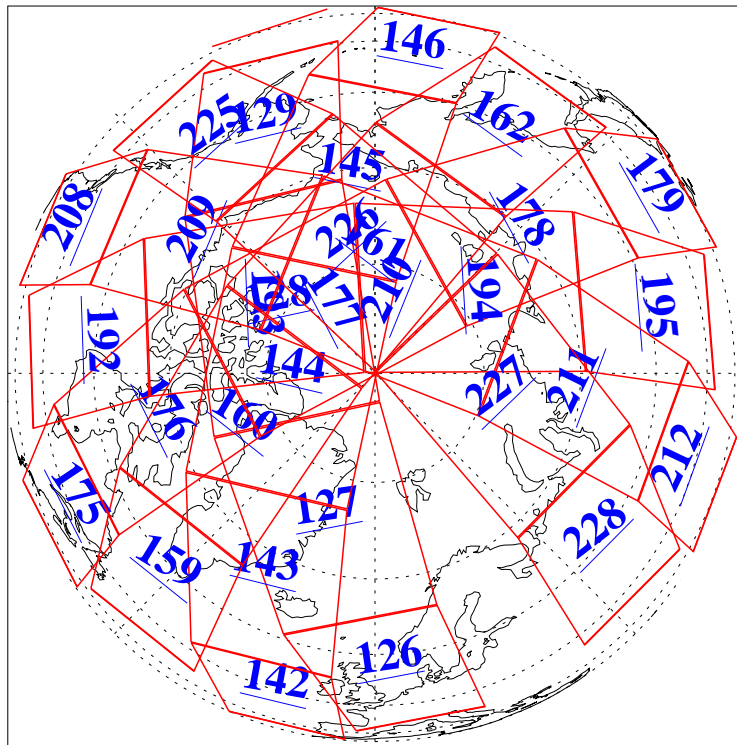

L1B Availability
AMSU Granules: 240
HSB Granules: 0
AIRS Granules: 240

30 Sep 2010
DoY 273
Aqua Day 3071
Granules: 1 to 120

Granules: 121 to 240

Legend: AMSU Available, HSB Available, AIRS Available

L1B Availability
AMSU Granules: 240
HSB Granules: 0
AIRS Granules: 240

30 Sep 2010
DoY 273
Aqua Day 3071

Ascending Granules

Descending Granules

Legend: AMSU Available, HSB Available, AIRS Available

L1B Availability
 AMSU Granules: 240
 HSB Granules: 0
 AIRS Granules: 240

30 Sep 2010
 DoY 273
 Aqua Day 3071

Northern Hemisphere Granules

Southern Hemisphere Granules

Legend: AMSU Available, HSB Available, AIRS Available