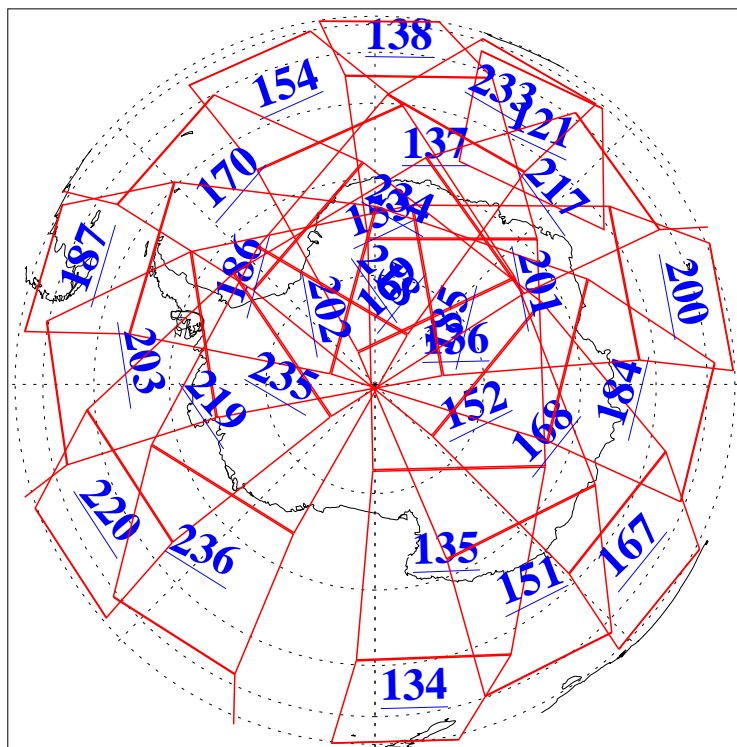

L1B Availability
AMSU Granules: 240
HSB Granules: 0
AIRS Granules: 240

30 Sep 2010
DoY 273
Aqua Day 3071
Granules: 1 to 120

Granules: 121 to 240

Legend: AMSU Available, HSB Available, AIRS Available

L1B Availability
AMSU Granules: 240
HSB Granules: 0
AIRS Granules: 240

30 Sep 2010
DoY 273
Aqua Day 3071

Ascending Granules

Descending Granules

Legend: AMSU Available, HSB Available, AIRS Available

L1B Availability
 AMSU Granules: 240
 HSB Granules: 0
 AIRS Granules: 240

30 Sep 2010
 DoY 273
 Aqua Day 3071

Northern Hemisphere Granules

Southern Hemisphere Granules

Legend: AMSU Available, HSB Available, AIRS Available