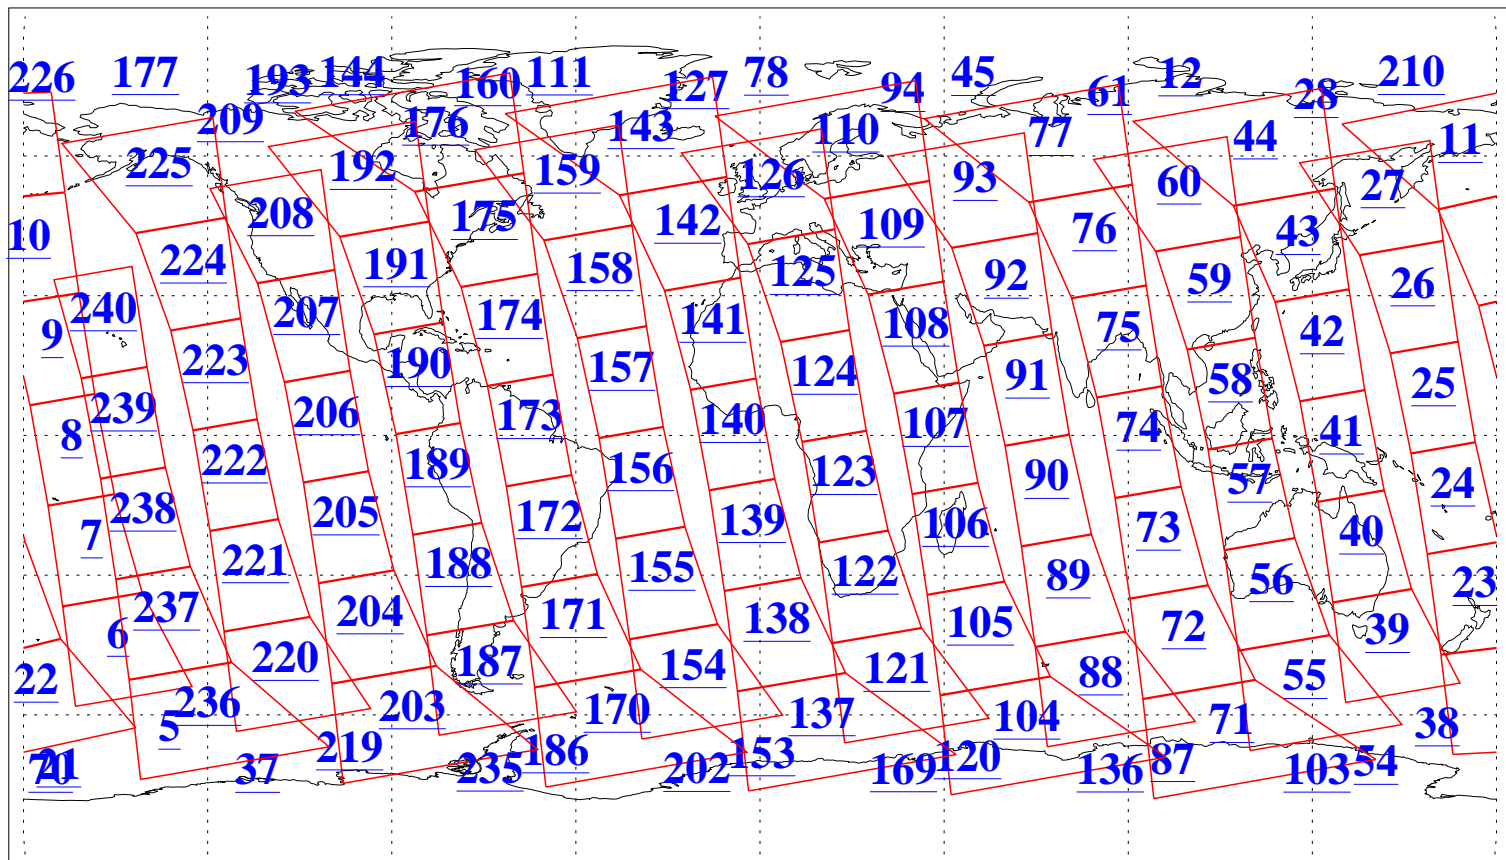

L1B Availability
AMSU Granules: 240
HSB Granules: 0
AIRS Granules: 240

30 Sep 2010
DoY 273
Aqua Day 3071
Granules: 1 to 120

Granules: 121 to 240

Legend: AMSU Available, HSB Available, AIRS Available

L1B Availability
AMSU Granules: 240
HSB Granules: 0
AIRS Granules: 240

30 Sep 2010
DoY 273
Aqua Day 3071

Ascending Granules

Descending Granules

Legend: AMSU Available, HSB Available, AIRS Available

L1B Availability
 AMSU Granules: 240
 HSB Granules: 0
 AIRS Granules: 240

30 Sep 2010
 DoY 273
 Aqua Day 3071

Northern Hemisphere Granules

Southern Hemisphere Granules

Legend: AMSU Available, HSB Available, AIRS Available