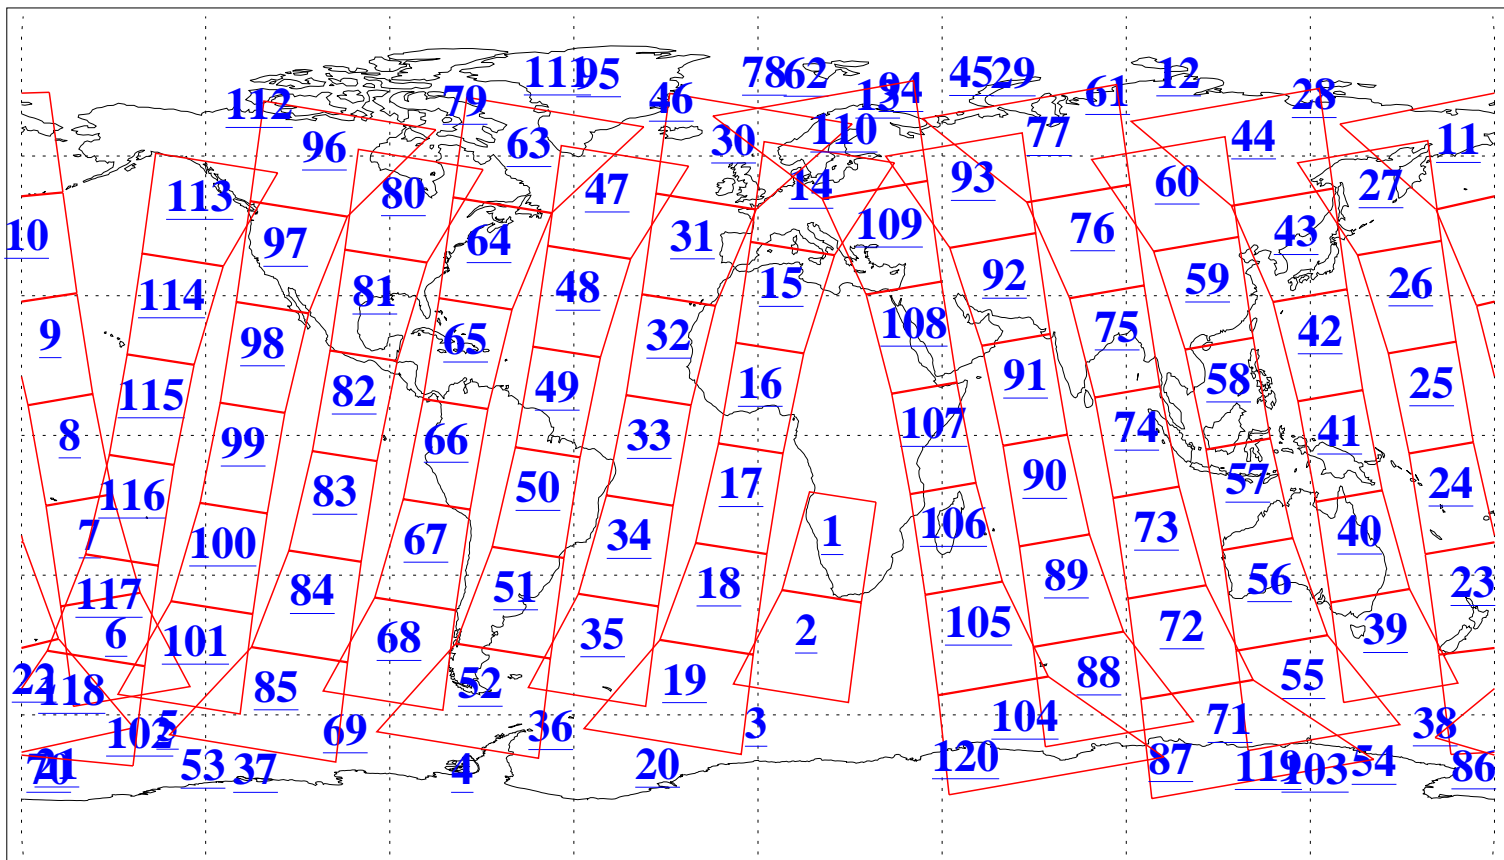

L1B Availability
AMSU Granules: 240
HSB Granules: 0
AIRS Granules: 240

30 Sep 2010
DoY 273
Aqua Day 3071
Granules: 1 to 120

Granules: 121 to 240

Legend: AMSU Available, HSB Available, AIRS Available

L1B Availability
AMSU Granules: 240
HSB Granules: 0
AIRS Granules: 240

30 Sep 2010
DoY 273
Aqua Day 3071

Ascending Granules

Descending Granules

Legend: AMSU Available, HSB Available, AIRS Available

L1B Availability
 AMSU Granules: 240
 HSB Granules: 0
 AIRS Granules: 240

30 Sep 2010
 DoY 273
 Aqua Day 3071

Northern Hemisphere Granules

Southern Hemisphere Granules

Legend: AMSU Available, HSB Available, AIRS Available