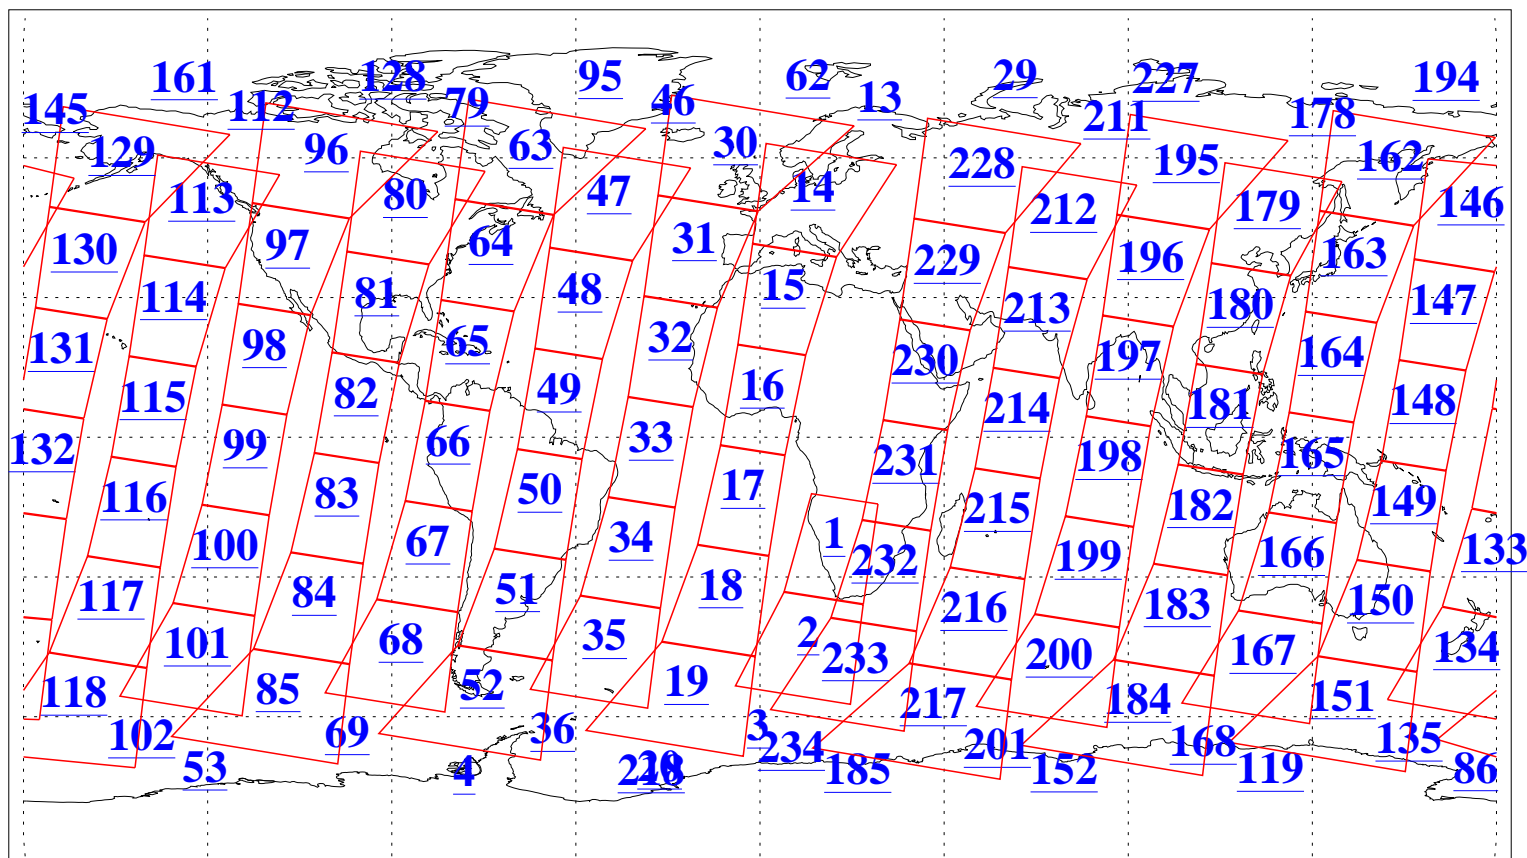

L1B Availability
AMSU Granules: 240
HSB Granules: 0
AIRS Granules: 240

30 Sep 2010
DoY 273
Aqua Day 3071
Granules: 1 to 120

Granules: 121 to 240

Legend: AMSU Available, HSB Available, AIRS Available

L1B Availability
AMSU Granules: 240
HSB Granules: 0
AIRS Granules: 240

30 Sep 2010
DoY 273
Aqua Day 3071

Ascending Granules

Descending Granules

Legend: AMSU Available, HSB Available, AIRS Available

L1B Availability
 AMSU Granules: 240
 HSB Granules: 0
 AIRS Granules: 240

30 Sep 2010
 DoY 273
 Aqua Day 3071

Northern Hemisphere Granules

Southern Hemisphere Granules

Legend: AMSU Available, HSB Available, AIRS Available