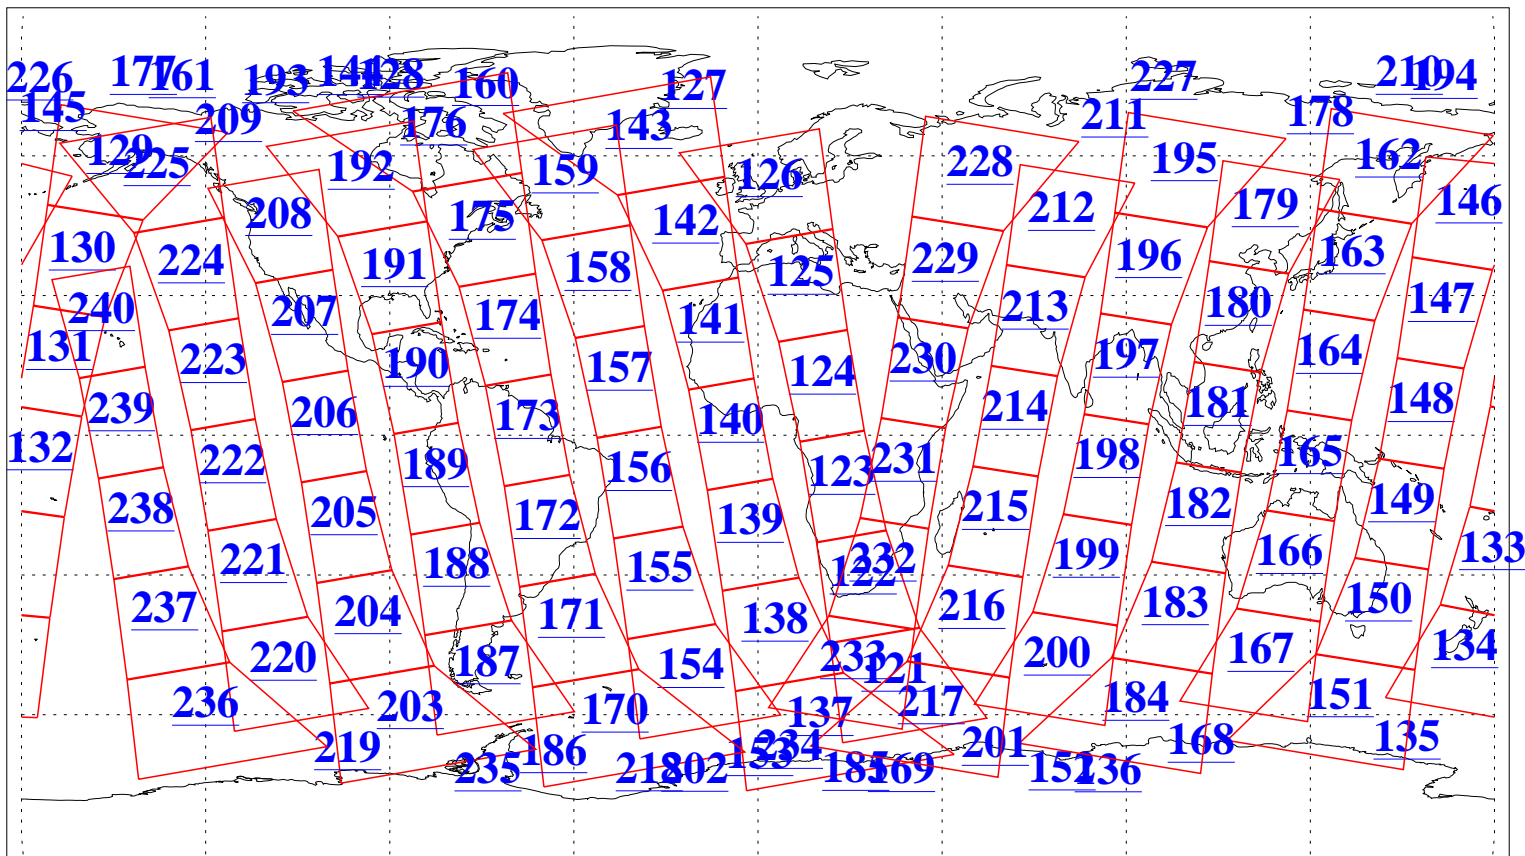

L1B Availability
AMSU Granules: 240
HSB Granules: 0
AIRS Granules: 240

30 Sep 2010
DoY 273
Aqua Day 3071
Granules: 1 to 120

Granules: 121 to 240

Legend: AMSU Available, HSB Available, AIRS Available

L1B Availability
AMSU Granules: 240
HSB Granules: 0
AIRS Granules: 240

30 Sep 2010
DoY 273
Aqua Day 3071

Ascending Granules

Descending Granules

Legend: AMSU Available, HSB Available, AIRS Available

L1B Availability
 AMSU Granules: 240
 HSB Granules: 0
 AIRS Granules: 240

30 Sep 2010
 DoY 273
 Aqua Day 3071

Northern Hemisphere Granules

Southern Hemisphere Granules

Legend: AMSU Available, HSB Available, AIRS Available