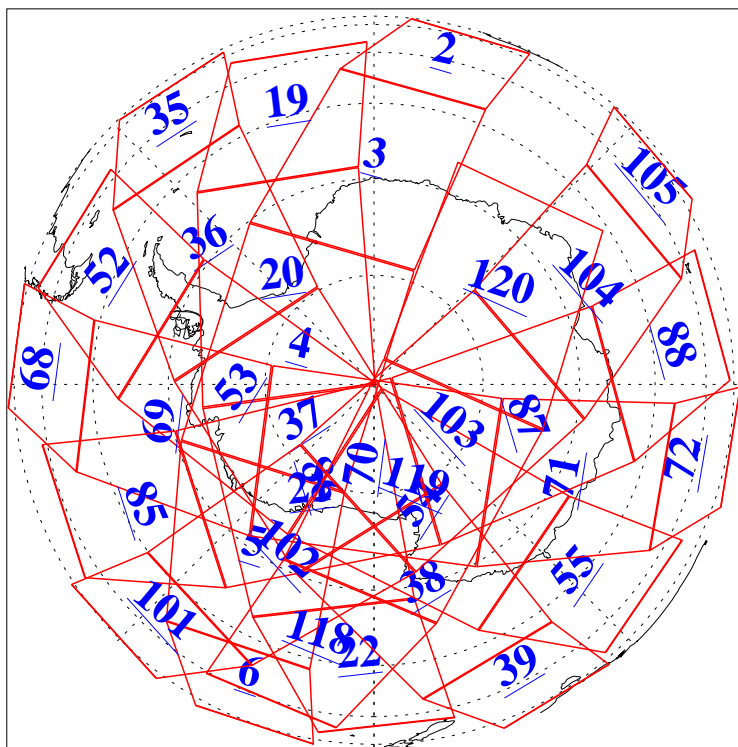

L1B Availability
AMSU Granules: 240
HSB Granules: 0
AIRS Granules: 240

30 Sep 2010
DoY 273
Aqua Day 3071
Granules: 1 to 120

Granules: 121 to 240

Legend: AMSU Available, HSB Available, AIRS Available

L1B Availability
AMSU Granules: 240
HSB Granules: 0
AIRS Granules: 240

30 Sep 2010
DoY 273
Aqua Day 3071

Ascending Granules

Descending Granules

Legend: AMSU Available, HSB Available, AIRS Available

L1B Availability
 AMSU Granules: 240
 HSB Granules: 0
 AIRS Granules: 240

30 Sep 2010
 DoY 273
 Aqua Day 3071

Northern Hemisphere Granules

Southern Hemisphere Granules

Legend: AMSU Available, HSB Available, AIRS Available