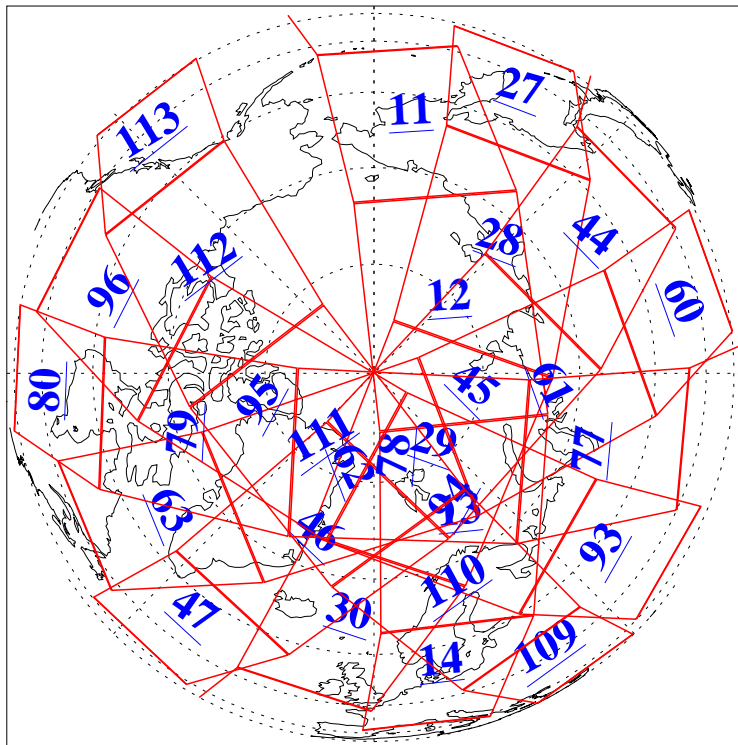

L1B Availability
AMSU Granules: 240
HSB Granules: 0
AIRS Granules: 240

30 Sep 2010
DoY 273
Aqua Day 3071
Granules: 1 to 120

Granules: 121 to 240

Legend: AMSU Available, HSB Available, AIRS Available

L1B Availability
AMSU Granules: 240
HSB Granules: 0
AIRS Granules: 240

30 Sep 2010
DoY 273
Aqua Day 3071

Ascending Granules

Descending Granules

Legend: AMSU Available, HSB Available, AIRS Available

L1B Availability
 AMSU Granules: 240
 HSB Granules: 0
 AIRS Granules: 240

30 Sep 2010
 DoY 273
 Aqua Day 3071

Northern Hemisphere Granules

Southern Hemisphere Granules

Legend: AMSU Available, HSB Available, AIRS Available