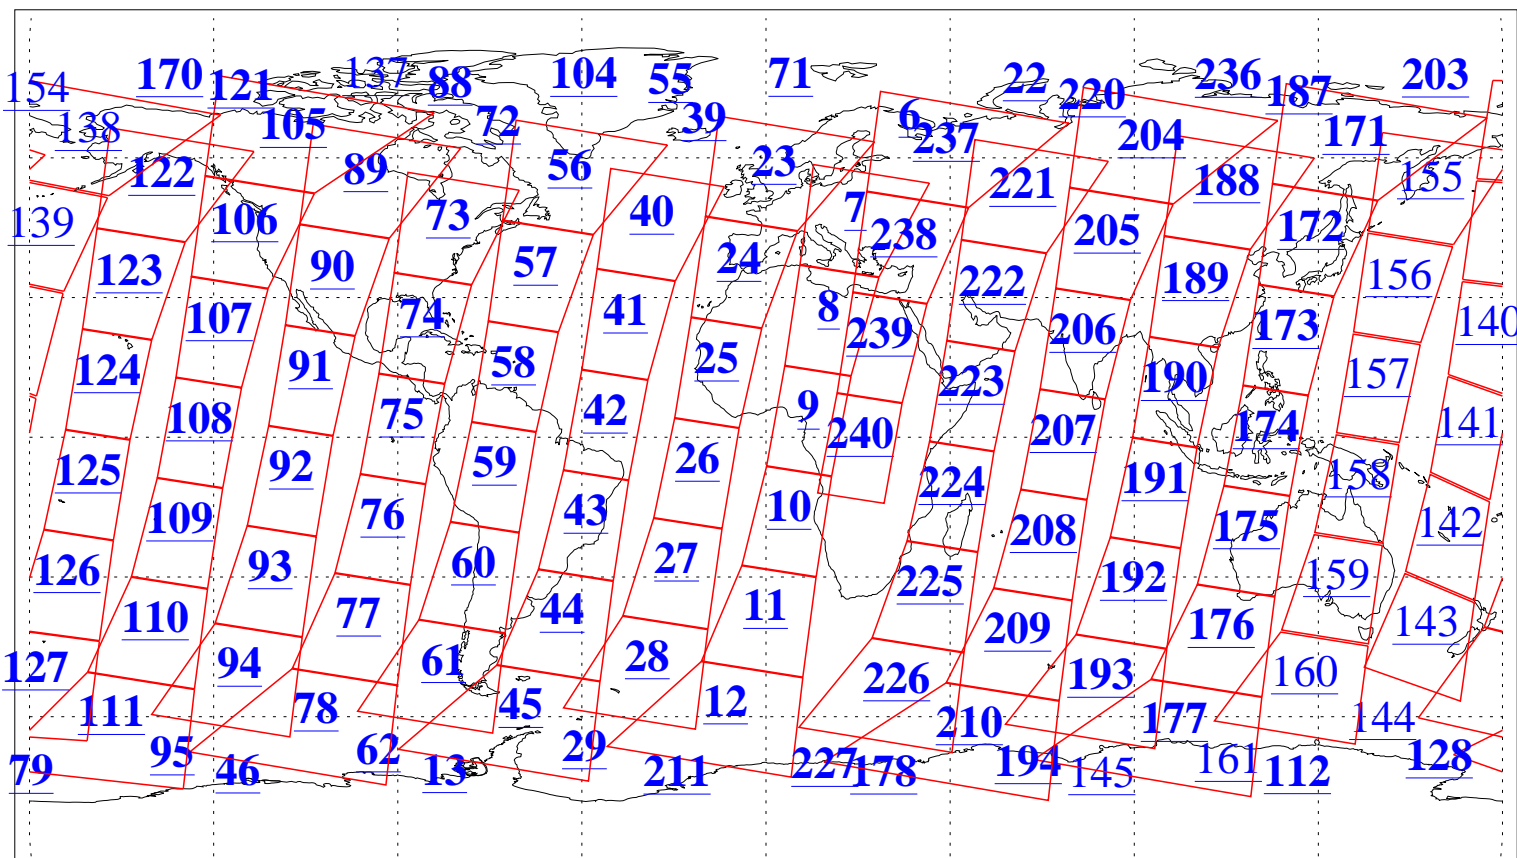

L1B Availability
AMSU Granules: 240
HSB Granules: 0
AIRS Granules: 207

29 Sep 2010
DoY 272
Aqua Day 3070
Granules: 1 to 120

Granules: 121 to 240

Legend: AMSU Available, HSB Available, AIRS Available

L1B Availability
AMSU Granules: 240
HSB Granules: 0
AIRS Granules: 207

29 Sep 2010
DoY 272
Aqua Day 3070

Ascending Granules

Descending Granules

Legend: AMSU Available, HSB Available, AIRS Available

L1B Availability
 AMSU Granules: 240
 HSB Granules: 0
 AIRS Granules: 207

29 Sep 2010
 DoY 272
 Aqua Day 3070

Northern Hemisphere Granules

Southern Hemisphere Granules

Legend: AMSU Available, HSB Available, AIRS Available