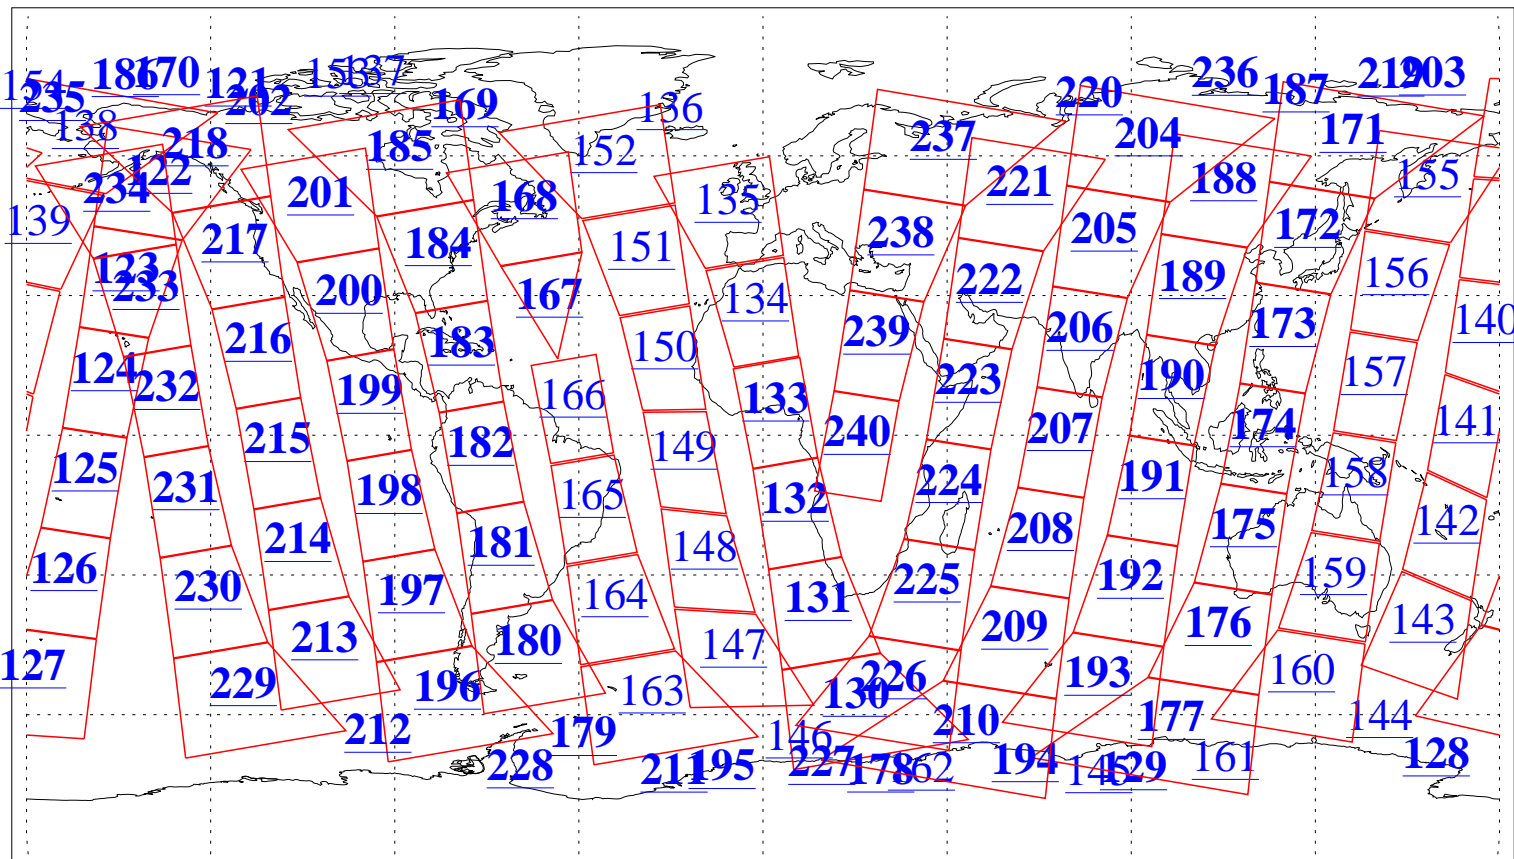

L1B Availability
AMSU Granules: 240
HSB Granules: 0
AIRS Granules: 207

29 Sep 2010
DoY 272
Aqua Day 3070
Granules: 1 to 120

Granules: 121 to 240

Legend: AMSU Available, HSB Available, AIRS Available

L1B Availability
AMSU Granules: 240
HSB Granules: 0
AIRS Granules: 207

29 Sep 2010
DoY 272
Aqua Day 3070

Ascending Granules

Descending Granules

Legend: AMSU Available, HSB Available, AIRS Available

L1B Availability
 AMSU Granules: 240
 HSB Granules: 0
 AIRS Granules: 207

29 Sep 2010
 DoY 272
 Aqua Day 3070

Northern Hemisphere Granules

Southern Hemisphere Granules

Legend: AMSU Available, HSB Available, AIRS Available