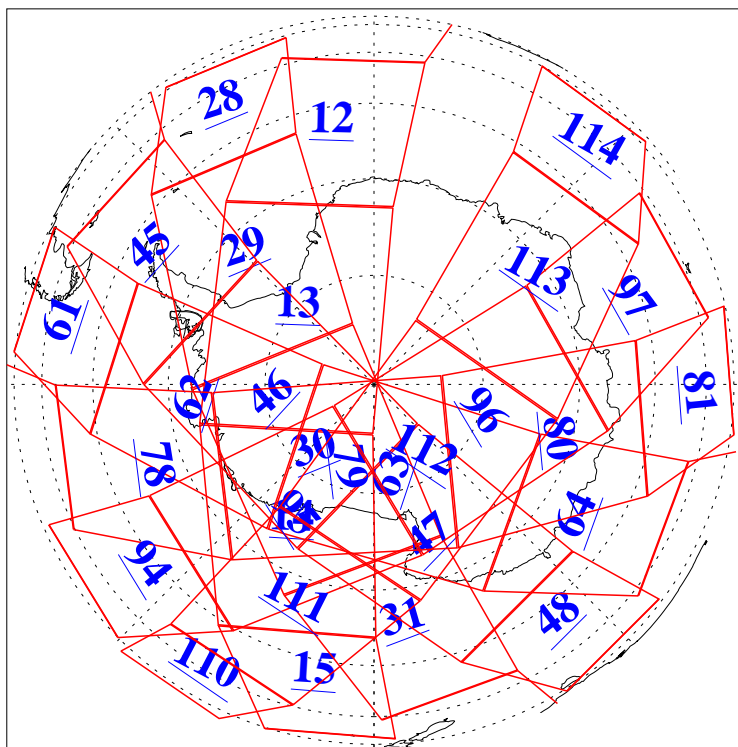

L1B Availability
AMSU Granules: 240
HSB Granules: 0
AIRS Granules: 207

29 Sep 2010
DoY 272
Aqua Day 3070
Granules: 1 to 120

Granules: 121 to 240

Legend: AMSU Available, HSB Available, AIRS Available

L1B Availability
AMSU Granules: 240
HSB Granules: 0
AIRS Granules: 207

29 Sep 2010
DoY 272
Aqua Day 3070

Ascending Granules

Descending Granules

Legend: AMSU Available, HSB Available, AIRS Available

L1B Availability
 AMSU Granules: 240
 HSB Granules: 0
 AIRS Granules: 207

29 Sep 2010
 DoY 272
 Aqua Day 3070

Northern Hemisphere Granules

Southern Hemisphere Granules

Legend: AMSU Available, HSB Available, AIRS Available