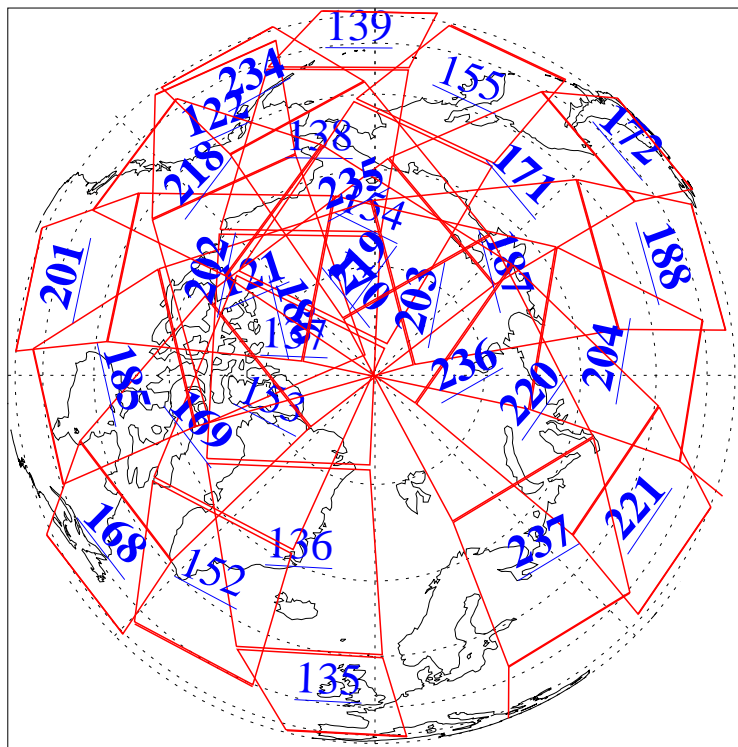

L1B Availability
AMSU Granules: 240
HSB Granules: 0
AIRS Granules: 207

29 Sep 2010
DoY 272
Aqua Day 3070
Granules: 1 to 120

Granules: 121 to 240

Legend: AMSU Available, HSB Available, AIRS Available

L1B Availability
AMSU Granules: 240
HSB Granules: 0
AIRS Granules: 207

29 Sep 2010
DoY 272
Aqua Day 3070

Ascending Granules

Descending Granules

Legend: AMSU Available, HSB Available, AIRS Available

L1B Availability
 AMSU Granules: 240
 HSB Granules: 0
 AIRS Granules: 207

29 Sep 2010
 DoY 272
 Aqua Day 3070

Northern Hemisphere Granules

Southern Hemisphere Granules

Legend: AMSU Available, HSB Available, AIRS Available