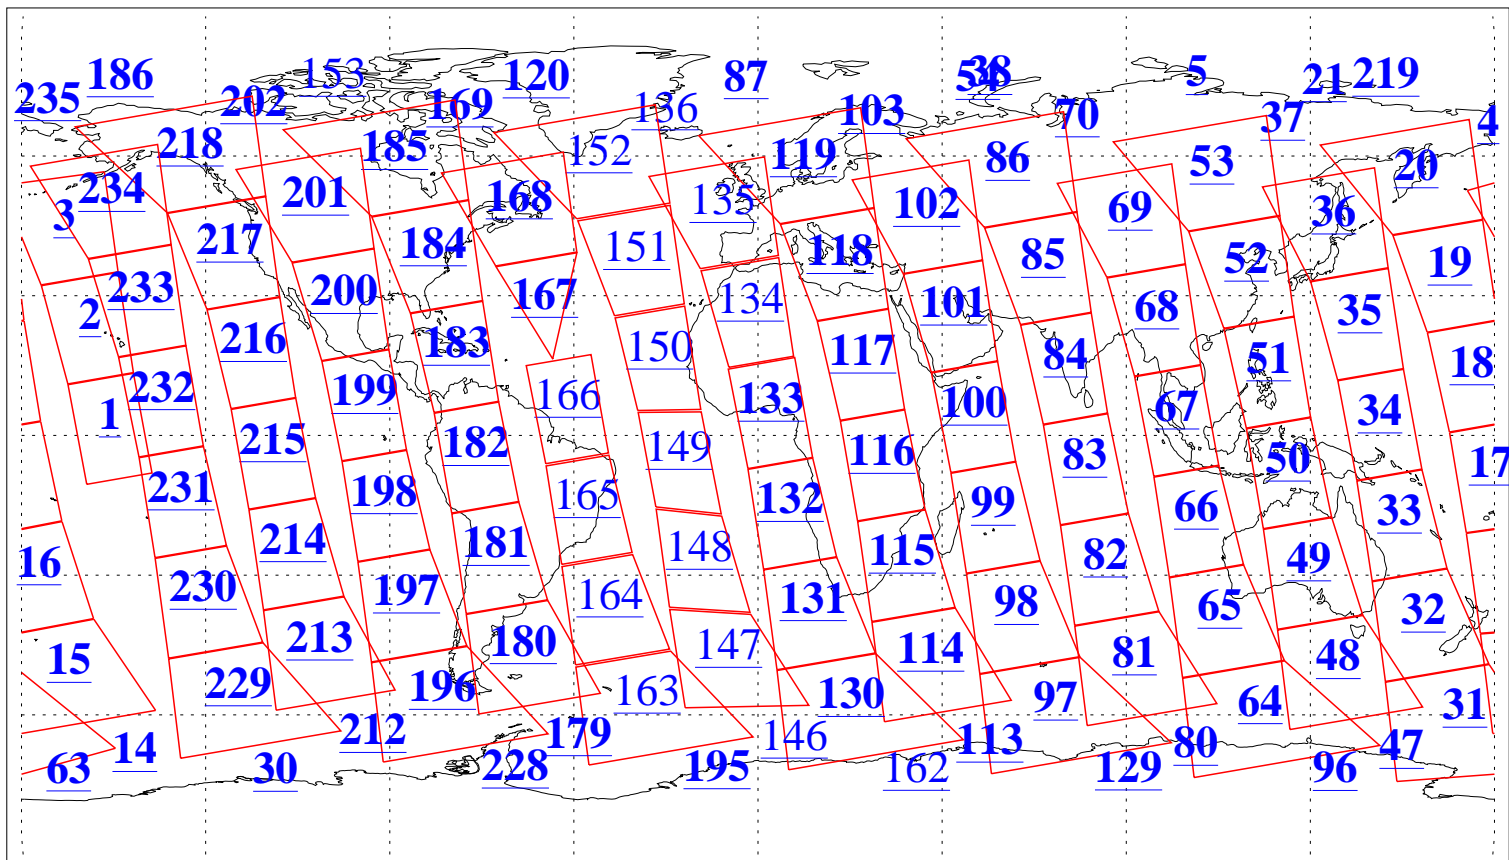

L1B Availability
AMSU Granules: 240
HSB Granules: 0
AIRS Granules: 207

29 Sep 2010
DoY 272
Aqua Day 3070
Granules: 1 to 120

Granules: 121 to 240

Legend: AMSU Available, HSB Available, AIRS Available

L1B Availability
AMSU Granules: 240
HSB Granules: 0
AIRS Granules: 207

29 Sep 2010
DoY 272
Aqua Day 3070

Ascending Granules

Descending Granules

Legend: AMSU Available, HSB Available, AIRS Available

L1B Availability
 AMSU Granules: 240
 HSB Granules: 0
 AIRS Granules: 207

29 Sep 2010
 DoY 272
 Aqua Day 3070

Northern Hemisphere Granules

Southern Hemisphere Granules

Legend: AMSU Available, HSB Available, AIRS Available