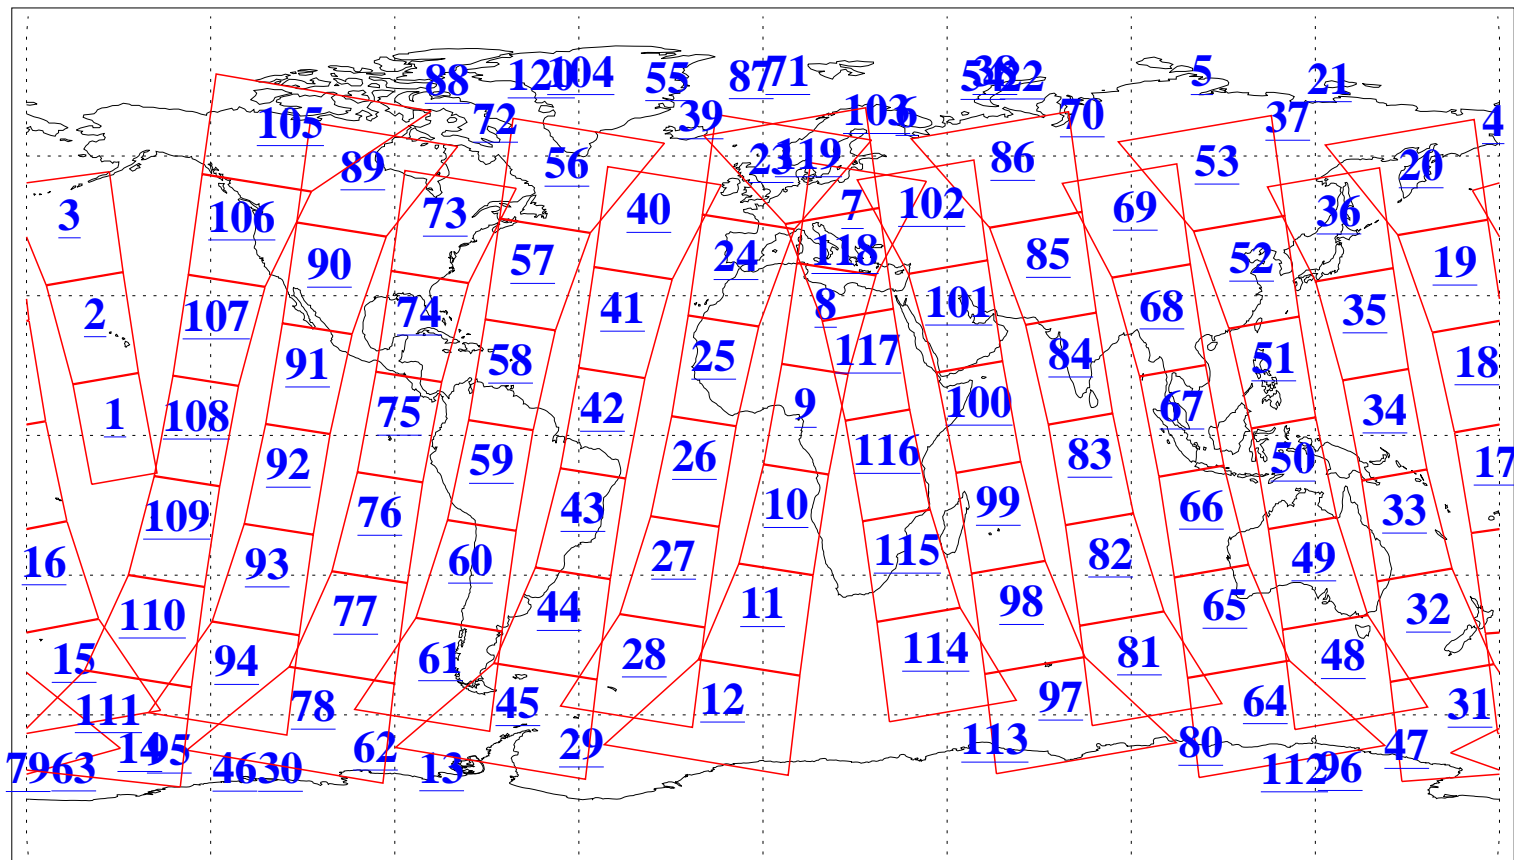

L1B Availability
AMSU Granules: 240
HSB Granules: 0
AIRS Granules: 207

29 Sep 2010
DoY 272
Aqua Day 3070
Granules: 1 to 120

Granules: 121 to 240

Legend: AMSU Available, HSB Available, AIRS Available

L1B Availability
AMSU Granules: 240
HSB Granules: 0
AIRS Granules: 207

29 Sep 2010
DoY 272
Aqua Day 3070

Ascending Granules

Descending Granules

Legend: AMSU Available, HSB Available, AIRS Available

L1B Availability
 AMSU Granules: 240
 HSB Granules: 0
 AIRS Granules: 207

29 Sep 2010
 DoY 272
 Aqua Day 3070

Northern Hemisphere Granules

Southern Hemisphere Granules

Legend: AMSU Available, HSB Available, AIRS Available