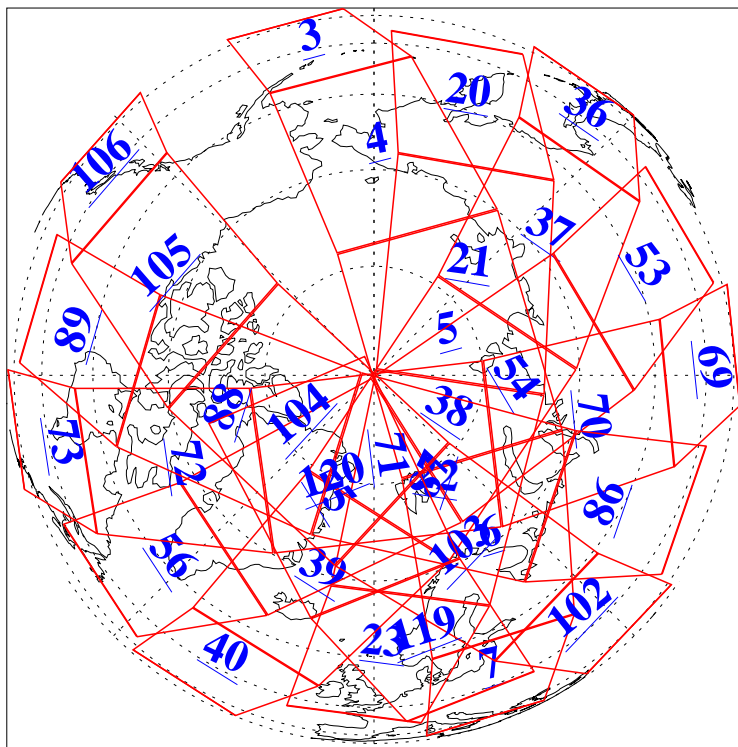

L1B Availability
AMSU Granules: 240
HSB Granules: 0
AIRS Granules: 207

29 Sep 2010
DoY 272
Aqua Day 3070
Granules: 1 to 120

Granules: 121 to 240

Legend: AMSU Available, HSB Available, AIRS Available

L1B Availability
AMSU Granules: 240
HSB Granules: 0
AIRS Granules: 207

29 Sep 2010
DoY 272
Aqua Day 3070

Ascending Granules

Descending Granules

Legend: AMSU Available, HSB Available, AIRS Available

L1B Availability
 AMSU Granules: 240
 HSB Granules: 0
 AIRS Granules: 207

29 Sep 2010
 DoY 272
 Aqua Day 3070

Northern Hemisphere Granules

Southern Hemisphere Granules

Legend: AMSU Available, HSB Available, AIRS Available