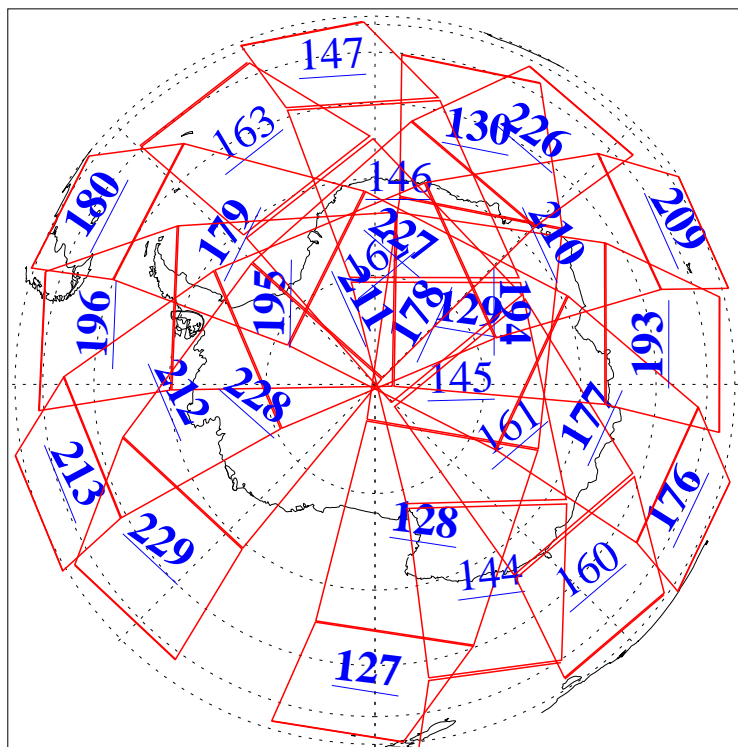

29 Sep 2010
DoY 272
Aqua Day 3070

Ascending Granules

Descending Granules

Legend: AMSU Available, HSB Available, AIRS Available

L1B Availability
 AMSU Granules: 240
 HSB Granules: 0
 AIRS Granules: 207

29 Sep 2010
 DoY 272
 Aqua Day 3070

Northern Hemisphere Granules

Southern Hemisphere Granules

Legend: AMSU Available, HSB Available, AIRS Available