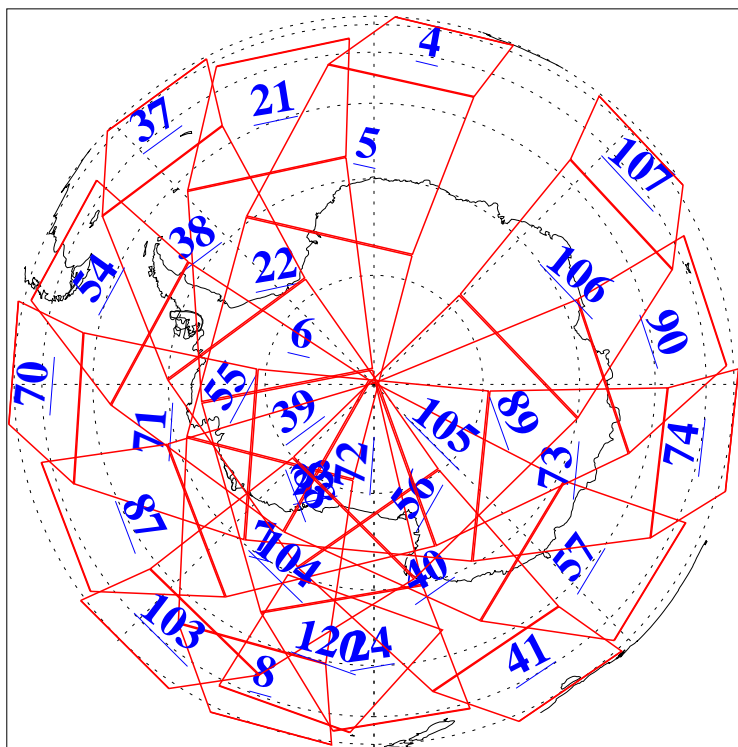

L1B Availability
AMSU Granules: 240
HSB Granules: 0
AIRS Granules: 240

28 Sep 2010
DoY 271
Aqua Day 3069
Granules: 1 to 120

Granules: 121 to 240

Legend: AMSU Available, HSB Available, AIRS Available

L1B Availability
AMSU Granules: 240
HSB Granules: 0
AIRS Granules: 240

28 Sep 2010
DoY 271
Aqua Day 3069

Ascending Granules

Descending Granules

Legend: AMSU Available, HSB Available, AIRS Available

L1B Availability
 AMSU Granules: 240
 HSB Granules: 0
 AIRS Granules: 240

28 Sep 2010
 DoY 271
 Aqua Day 3069

Northern Hemisphere Granules

Southern Hemisphere Granules

Legend: AMSU Available, HSB Available, AIRS Available