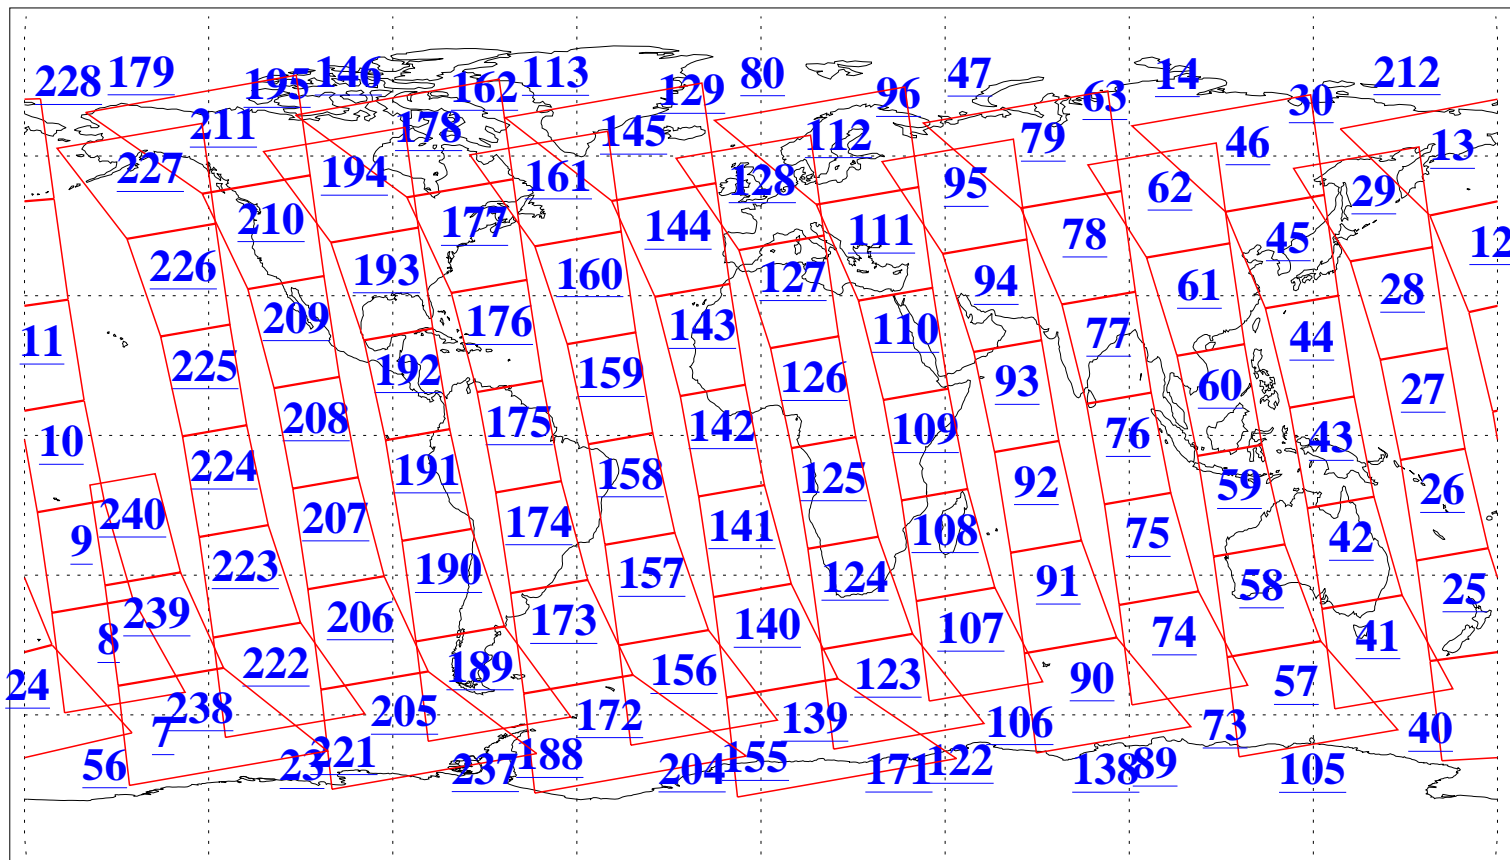

L1B Availability
AMSU Granules: 240
HSB Granules: 0
AIRS Granules: 240

28 Sep 2010
DoY 271
Aqua Day 3069
Granules: 1 to 120

Granules: 121 to 240

Legend: AMSU Available, HSB Available, AIRS Available

L1B Availability
AMSU Granules: 240
HSB Granules: 0
AIRS Granules: 240

28 Sep 2010
DoY 271
Aqua Day 3069

Ascending Granules

Descending Granules

Legend: AMSU Available, HSB Available, AIRS Available

L1B Availability
 AMSU Granules: 240
 HSB Granules: 0
 AIRS Granules: 240

28 Sep 2010
 DoY 271
 Aqua Day 3069

Northern Hemisphere Granules

Southern Hemisphere Granules

Legend: AMSU Available, HSB Available, AIRS Available