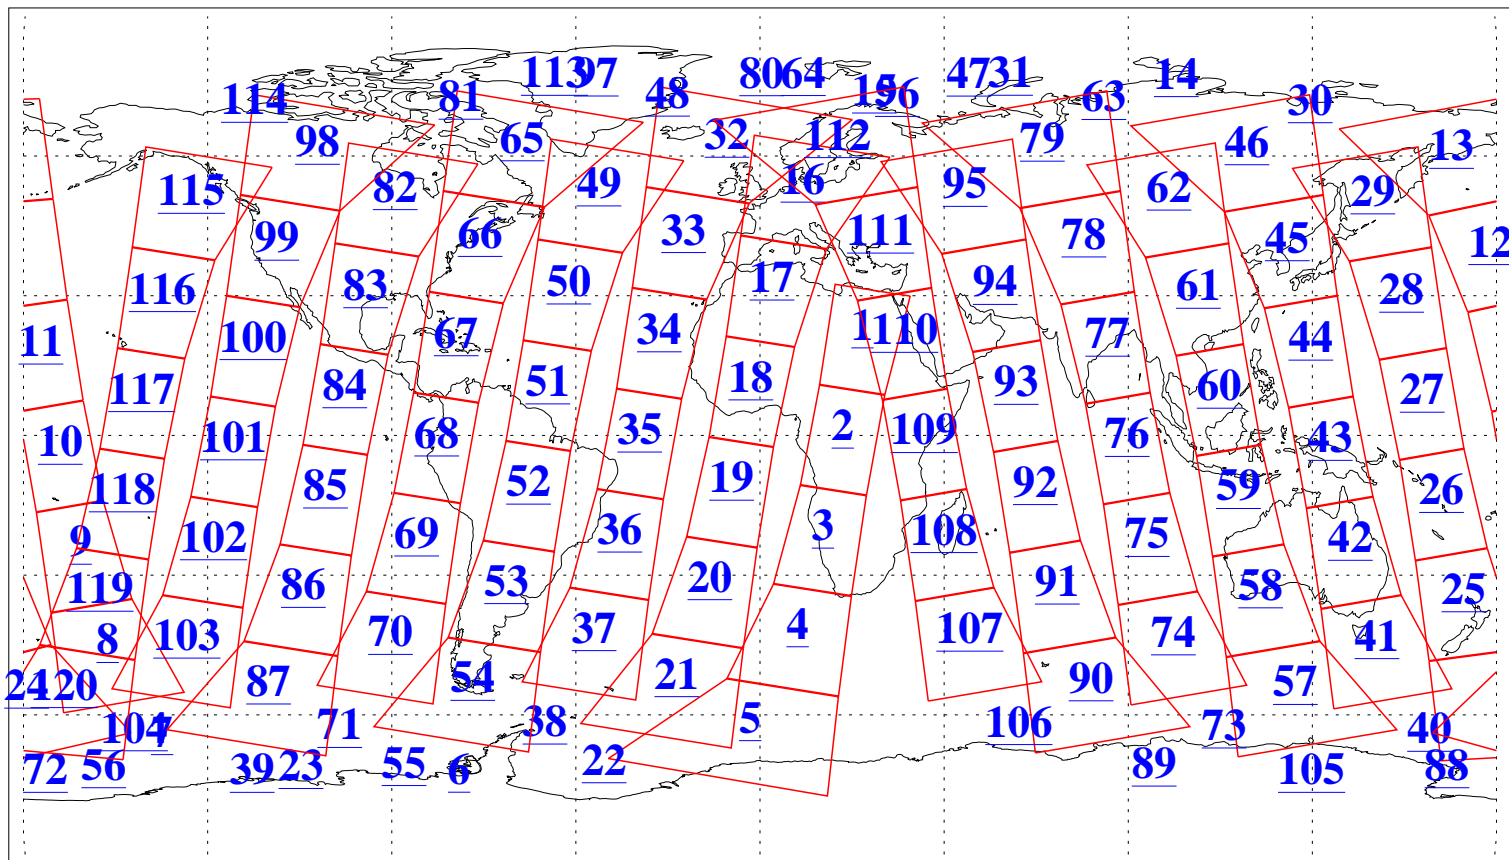

L1B Availability
AMSU Granules: 240
HSB Granules: 0
AIRS Granules: 240

28 Sep 2010
DoY 271
Aqua Day 3069
Granules: 1 to 120

Granules: 121 to 240

Legend: AMSU Available, HSB Available, AIRS Available

L1B Availability
AMSU Granules: 240
HSB Granules: 0
AIRS Granules: 240

28 Sep 2010
DoY 271
Aqua Day 3069

Ascending Granules

Descending Granules

Legend: AMSU Available, HSB Available, AIRS Available

L1B Availability
 AMSU Granules: 240
 HSB Granules: 0
 AIRS Granules: 240

28 Sep 2010
 DoY 271
 Aqua Day 3069

Northern Hemisphere Granules

Southern Hemisphere Granules

Legend: AMSU Available, HSB Available, AIRS Available