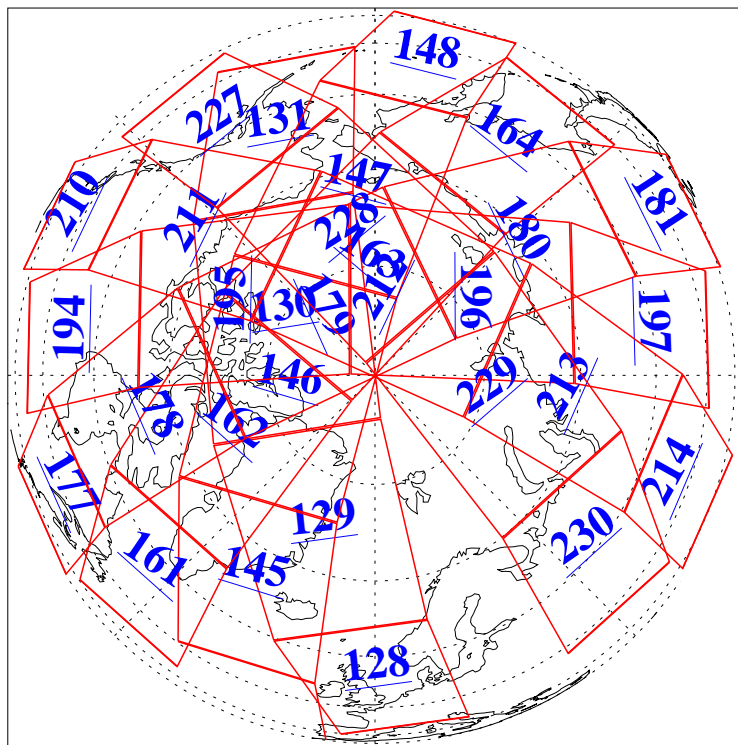

L1B Availability
AMSU Granules: 240
HSB Granules: 0
AIRS Granules: 240

28 Sep 2010
DoY 271
Aqua Day 3069
Granules: 1 to 120

Granules: 121 to 240

Legend: AMSU Available, HSB Available, AIRS Available

L1B Availability
AMSU Granules: 240
HSB Granules: 0
AIRS Granules: 240

28 Sep 2010
DoY 271
Aqua Day 3069

Ascending Granules

Descending Granules

Legend: AMSU Available, HSB Available, AIRS Available

L1B Availability
 AMSU Granules: 240
 HSB Granules: 0
 AIRS Granules: 240

28 Sep 2010
 DoY 271
 Aqua Day 3069

Northern Hemisphere Granules

Southern Hemisphere Granules

Legend: AMSU Available, HSB Available, AIRS Available