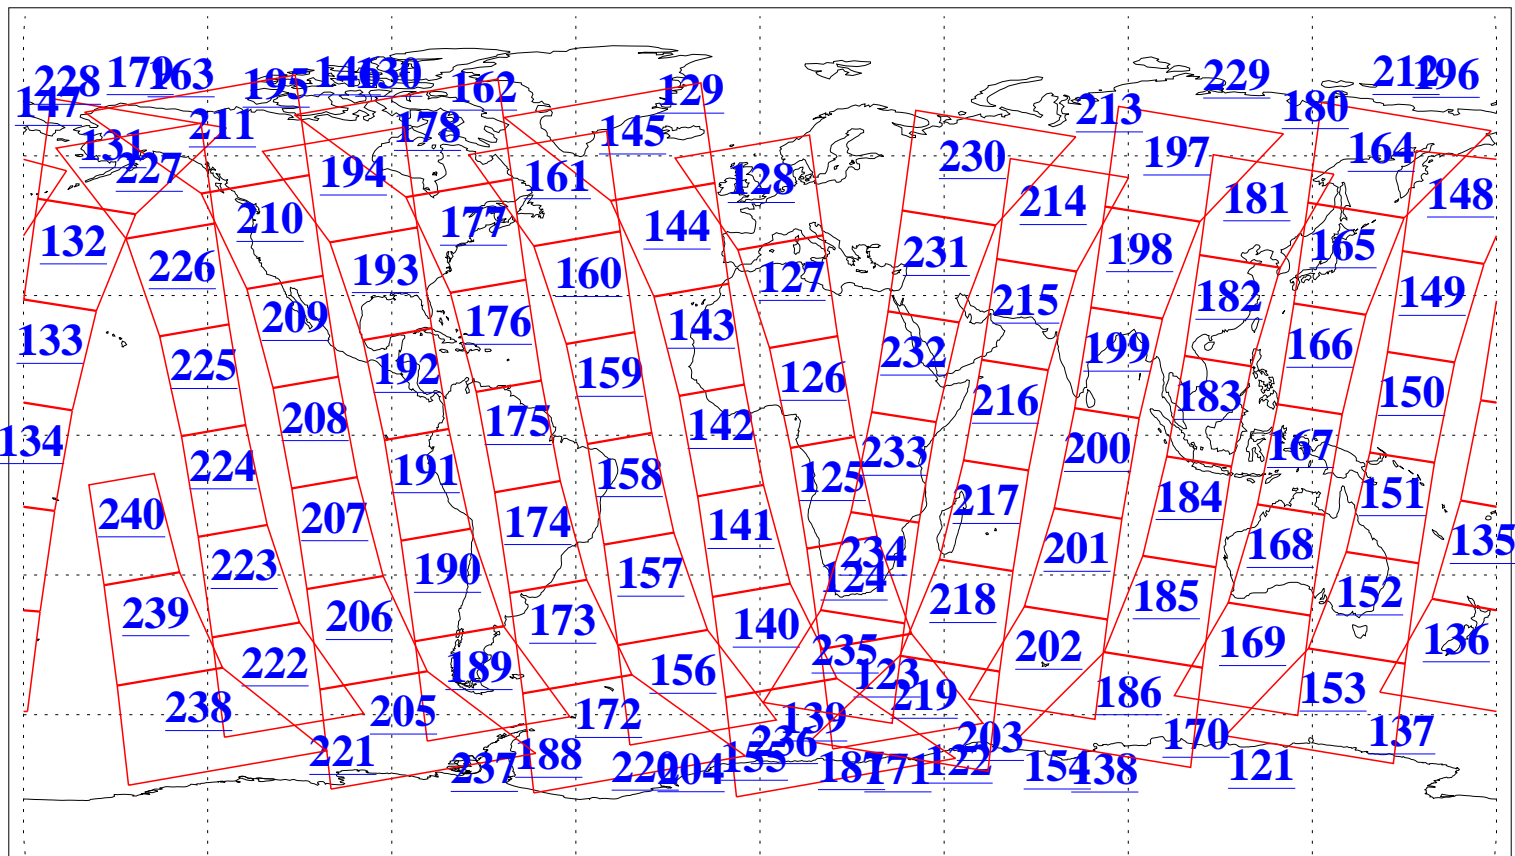

L1B Availability
AMSU Granules: 240
HSB Granules: 0
AIRS Granules: 240

28 Sep 2010
DoY 271
Aqua Day 3069
Granules: 1 to 120

Granules: 121 to 240

Legend: AMSU Available, HSB Available, AIRS Available

L1B Availability
AMSU Granules: 240
HSB Granules: 0
AIRS Granules: 240

28 Sep 2010
DoY 271
Aqua Day 3069

Ascending Granules

Descending Granules

Legend: AMSU Available, HSB Available, AIRS Available

L1B Availability
 AMSU Granules: 240
 HSB Granules: 0
 AIRS Granules: 240

28 Sep 2010
 DoY 271
 Aqua Day 3069

Northern Hemisphere Granules

Southern Hemisphere Granules

Legend: AMSU Available, HSB Available, AIRS Available