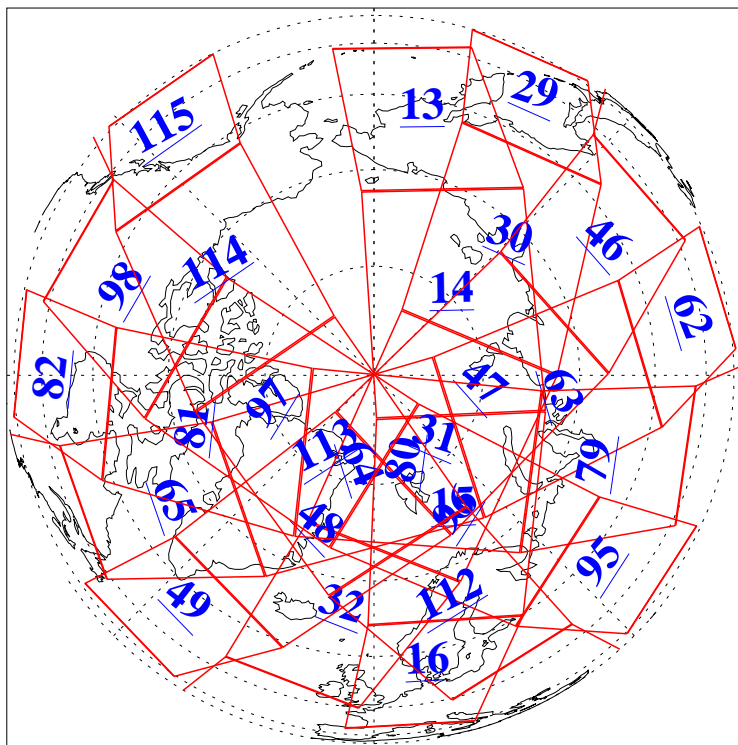

L1B Availability
AMSU Granules: 240
HSB Granules: 0
AIRS Granules: 240

28 Sep 2010
DoY 271
Aqua Day 3069
Granules: 1 to 120

Granules: 121 to 240

Legend: AMSU Available, HSB Available, AIRS Available

L1B Availability
AMSU Granules: 240
HSB Granules: 0
AIRS Granules: 240

28 Sep 2010
DoY 271
Aqua Day 3069

Ascending Granules

Descending Granules

Legend: AMSU Available, HSB Available, AIRS Available

L1B Availability
 AMSU Granules: 240
 HSB Granules: 0
 AIRS Granules: 240

28 Sep 2010
 DoY 271
 Aqua Day 3069

Northern Hemisphere Granules

Southern Hemisphere Granules

Legend: AMSU Available, HSB Available, AIRS Available