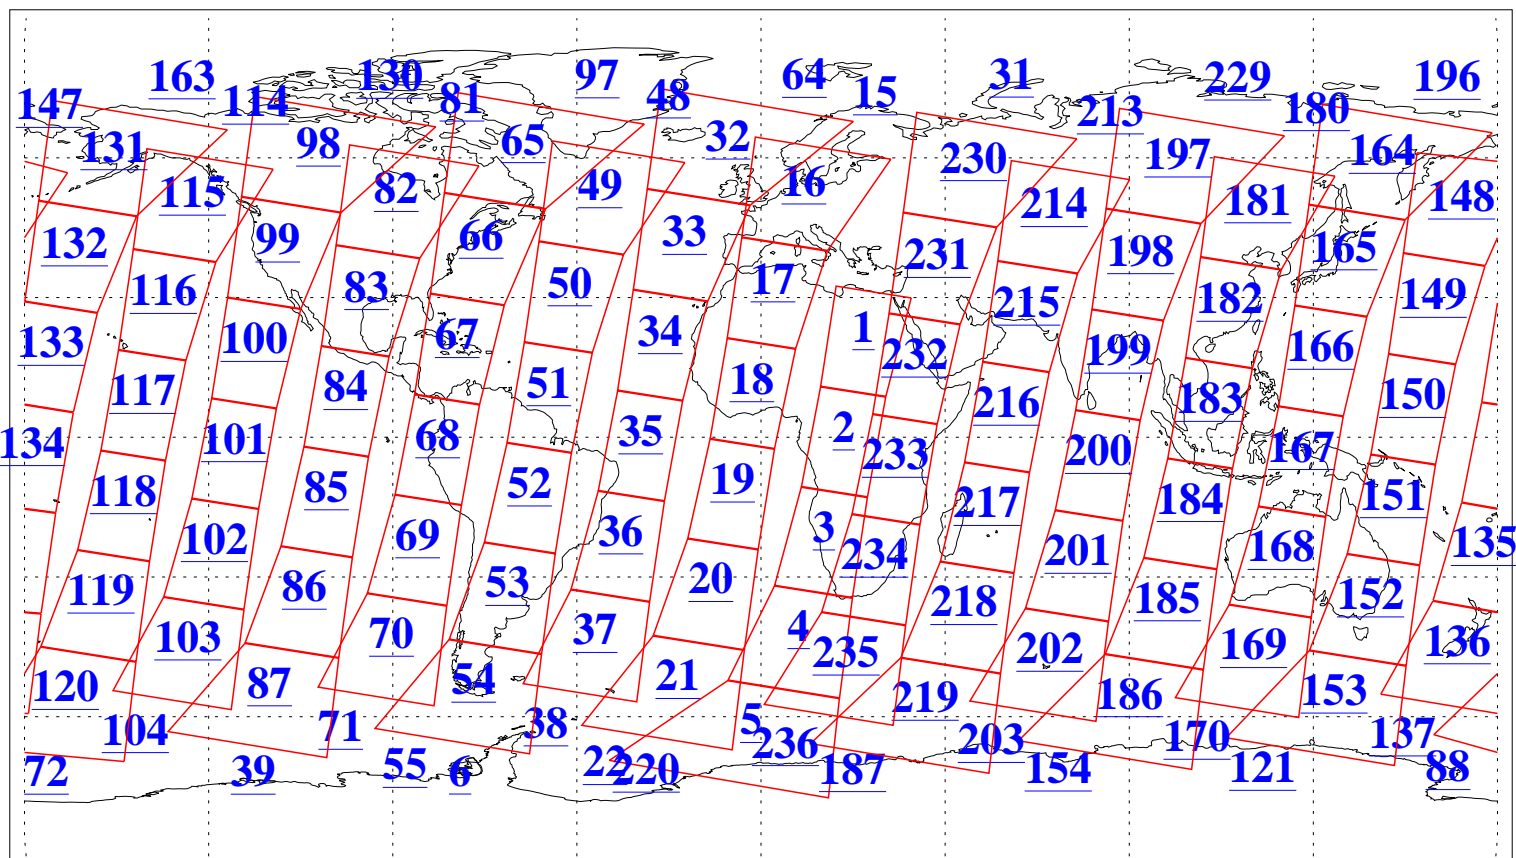

L1B Availability
AMSU Granules: 240
HSB Granules: 0
AIRS Granules: 240

28 Sep 2010
DoY 271
Aqua Day 3069
Granules: 1 to 120

Granules: 121 to 240

Legend: AMSU Available, HSB Available, AIRS Available

L1B Availability
AMSU Granules: 240
HSB Granules: 0
AIRS Granules: 240

28 Sep 2010
DoY 271
Aqua Day 3069

Ascending Granules

Descending Granules

Legend: AMSU Available, HSB Available, AIRS Available

L1B Availability
 AMSU Granules: 240
 HSB Granules: 0
 AIRS Granules: 240

28 Sep 2010
 DoY 271
 Aqua Day 3069

Northern Hemisphere Granules

Southern Hemisphere Granules

Legend: AMSU Available, HSB Available, AIRS Available