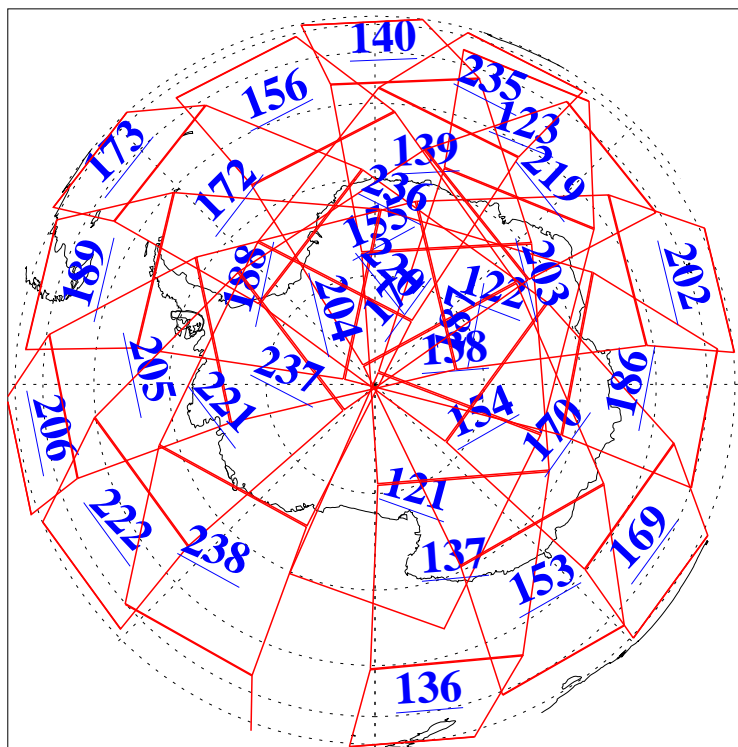

L1B Availability
AMSU Granules: 240
HSB Granules: 0
AIRS Granules: 240

28 Sep 2010
DoY 271
Aqua Day 3069
Granules: 1 to 120

Granules: 121 to 240

Legend: AMSU Available, HSB Available, AIRS Available

L1B Availability
AMSU Granules: 240
HSB Granules: 0
AIRS Granules: 240

28 Sep 2010
DoY 271
Aqua Day 3069

Ascending Granules

Descending Granules

Legend: AMSU Available, HSB Available, AIRS Available

L1B Availability
 AMSU Granules: 240
 HSB Granules: 0
 AIRS Granules: 240

28 Sep 2010
 DoY 271
 Aqua Day 3069

Northern Hemisphere Granules

Southern Hemisphere Granules

Legend: AMSU Available, HSB Available, AIRS Available