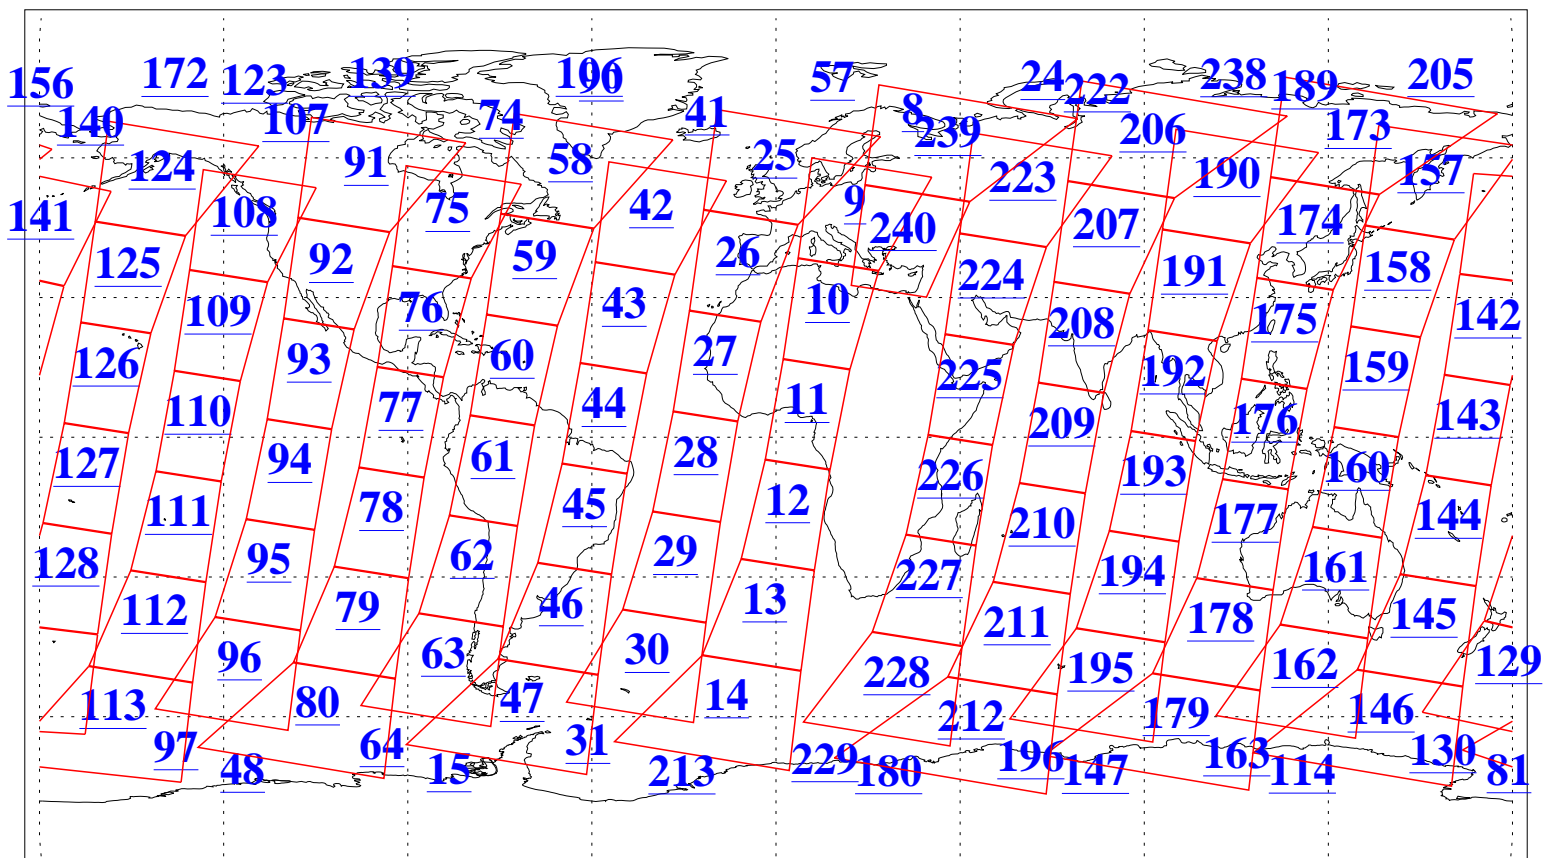

L1B Availability
AMSU Granules: 240
HSB Granules: 0
AIRS Granules: 240

27 Sep 2010
DoY 270
Aqua Day 3068
Granules: 1 to 120

Granules: 121 to 240

Legend: AMSU Available, HSB Available, AIRS Available

L1B Availability
AMSU Granules: 240
HSB Granules: 0
AIRS Granules: 240

27 Sep 2010
DoY 270
Aqua Day 3068
Ascending Granules

Descending Granules

Legend: AMSU Available, HSB Available, AIRS Available

L1B Availability
 AMSU Granules: 240
 HSB Granules: 0
 AIRS Granules: 240

27 Sep 2010
 DoY 270
 Aqua Day 3068

Northern Hemisphere Granules

Southern Hemisphere Granules

Legend: AMSU Available, HSB Available, AIRS Available