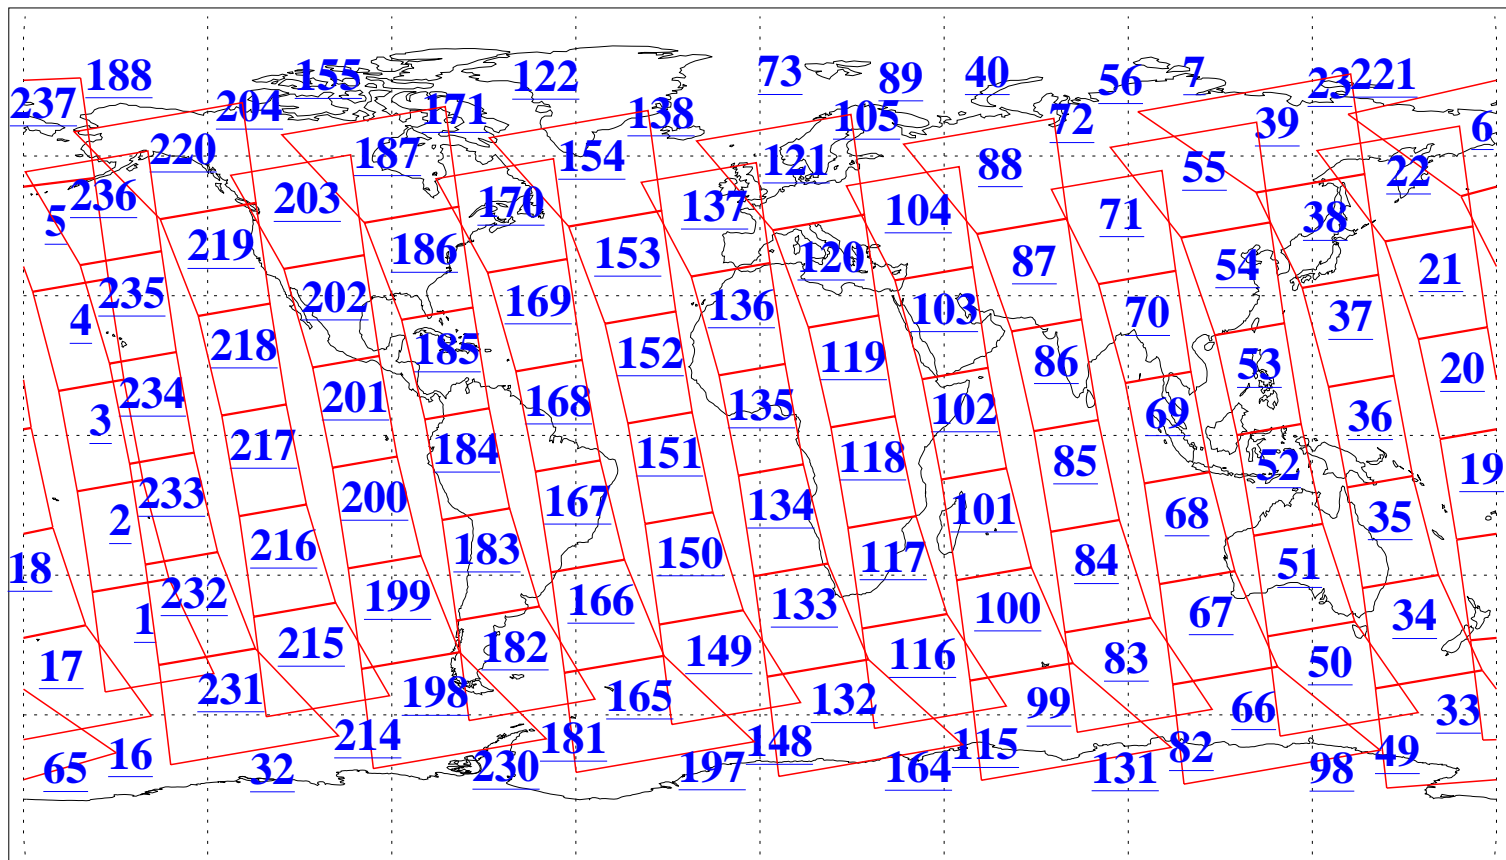

L1B Availability
AMSU Granules: 240
HSB Granules: 0
AIRS Granules: 240

27 Sep 2010
DoY 270
Aqua Day 3068
Granules: 1 to 120

Granules: 121 to 240

Legend: AMSU Available, HSB Available, AIRS Available

L1B Availability
AMSU Granules: 240
HSB Granules: 0
AIRS Granules: 240

27 Sep 2010
DoY 270
Aqua Day 3068
Ascending Granules

Descending Granules

Legend: AMSU Available, HSB Available, AIRS Available

L1B Availability
 AMSU Granules: 240
 HSB Granules: 0
 AIRS Granules: 240

27 Sep 2010
 DoY 270
 Aqua Day 3068

Northern Hemisphere Granules

Southern Hemisphere Granules

Legend: AMSU Available, HSB Available, AIRS Available