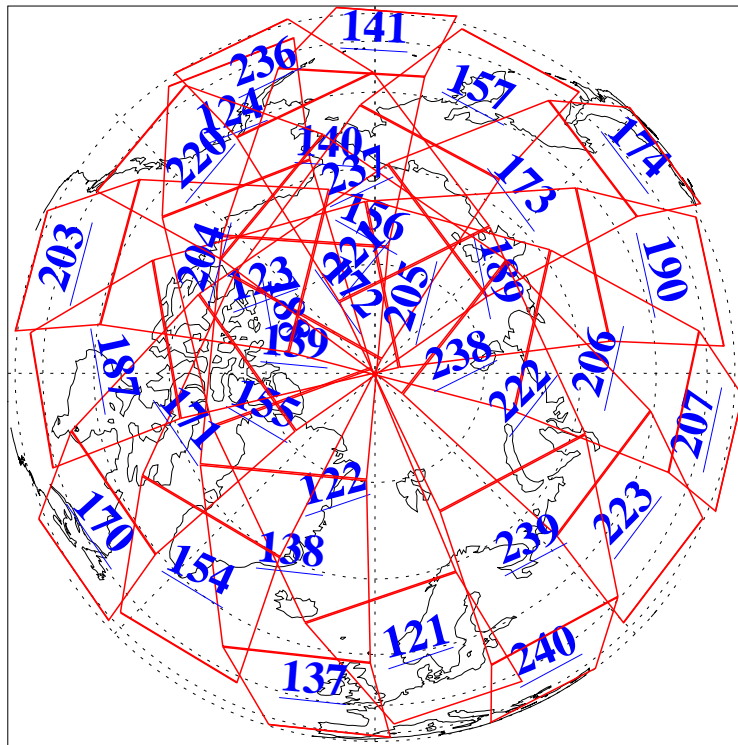

27 Sep 2010
DoY 270
Aqua Day 3068
Ascending Granules

Descending Granules

Legend: AMSU Available, HSB Available, AIRS Available

L1B Availability
 AMSU Granules: 240
 HSB Granules: 0
 AIRS Granules: 240

27 Sep 2010
 DoY 270
 Aqua Day 3068

Northern Hemisphere Granules

Southern Hemisphere Granules

Legend: AMSU Available, HSB Available, AIRS Available