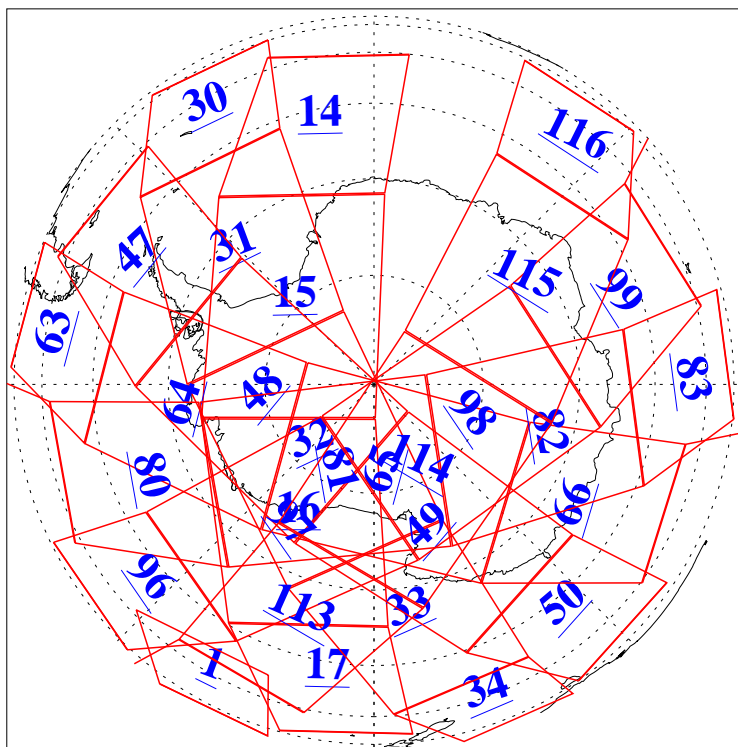

L1B Availability
AMSU Granules: 240
HSB Granules: 0
AIRS Granules: 240

27 Sep 2010
DoY 270
Aqua Day 3068
Granules: 1 to 120

Granules: 121 to 240

Legend: AMSU Available, HSB Available, AIRS Available

L1B Availability
AMSU Granules: 240
HSB Granules: 0
AIRS Granules: 240

27 Sep 2010
DoY 270
Aqua Day 3068
Ascending Granules

Descending Granules

Legend: AMSU Available, HSB Available, AIRS Available

L1B Availability
 AMSU Granules: 240
 HSB Granules: 0
 AIRS Granules: 240

27 Sep 2010
 DoY 270
 Aqua Day 3068

Northern Hemisphere Granules

Southern Hemisphere Granules

Legend: AMSU Available, HSB Available, AIRS Available