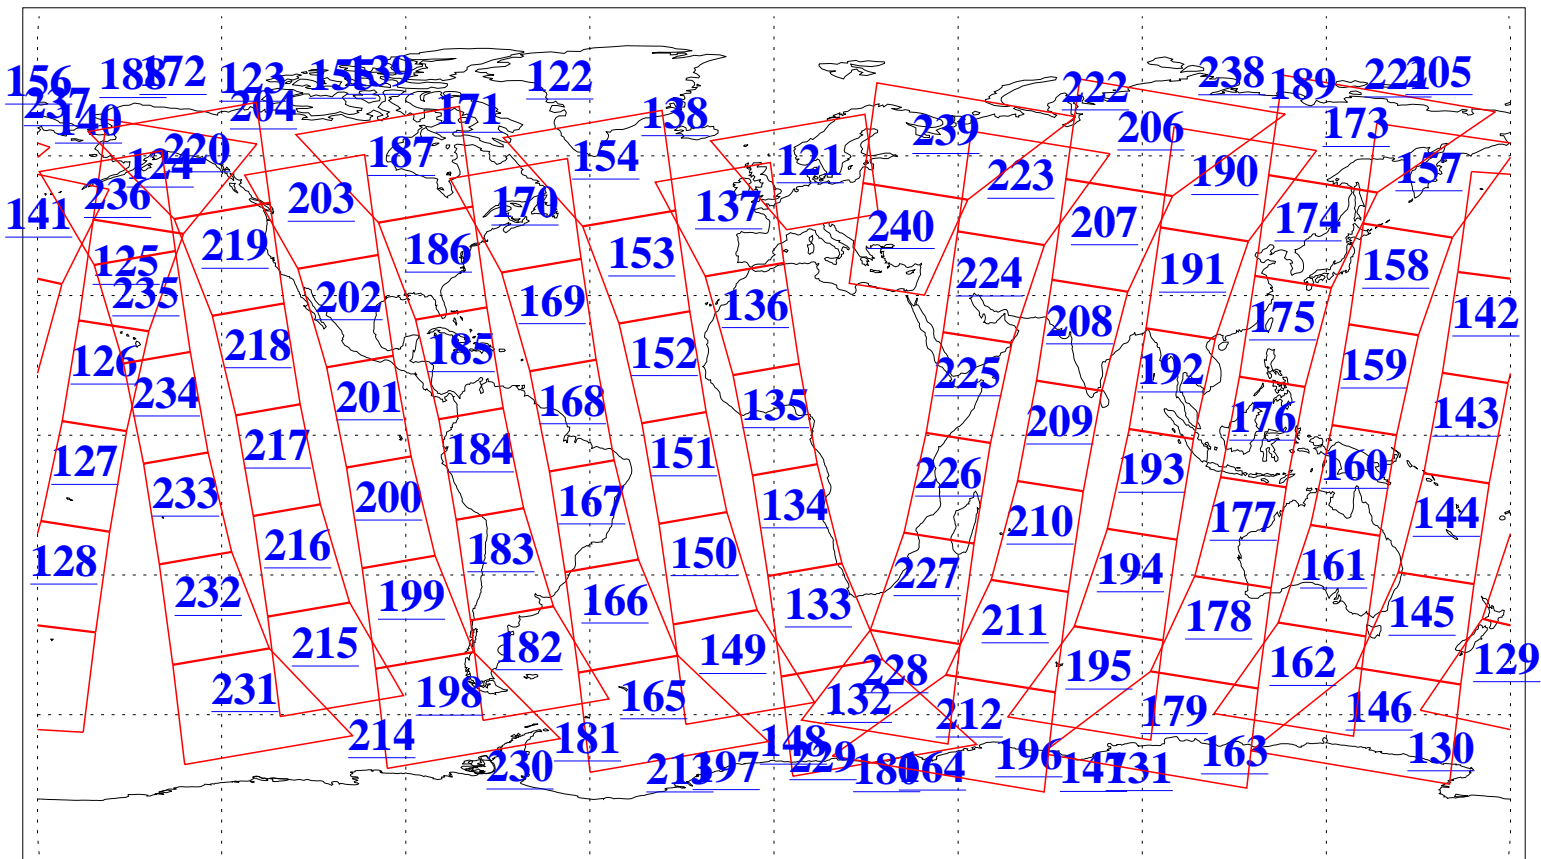

L1B Availability
AMSU Granules: 240
HSB Granules: 0
AIRS Granules: 240

27 Sep 2010
DoY 270
Aqua Day 3068
Granules: 1 to 120

Granules: 121 to 240

Legend: AMSU Available, HSB Available, AIRS Available

L1B Availability
AMSU Granules: 240
HSB Granules: 0
AIRS Granules: 240

27 Sep 2010
DoY 270
Aqua Day 3068
Ascending Granules

Descending Granules

Legend: AMSU Available, HSB Available, AIRS Available

L1B Availability
 AMSU Granules: 240
 HSB Granules: 0
 AIRS Granules: 240

27 Sep 2010
 DoY 270
 Aqua Day 3068

Northern Hemisphere Granules

Southern Hemisphere Granules

Legend: AMSU Available, HSB Available, AIRS Available