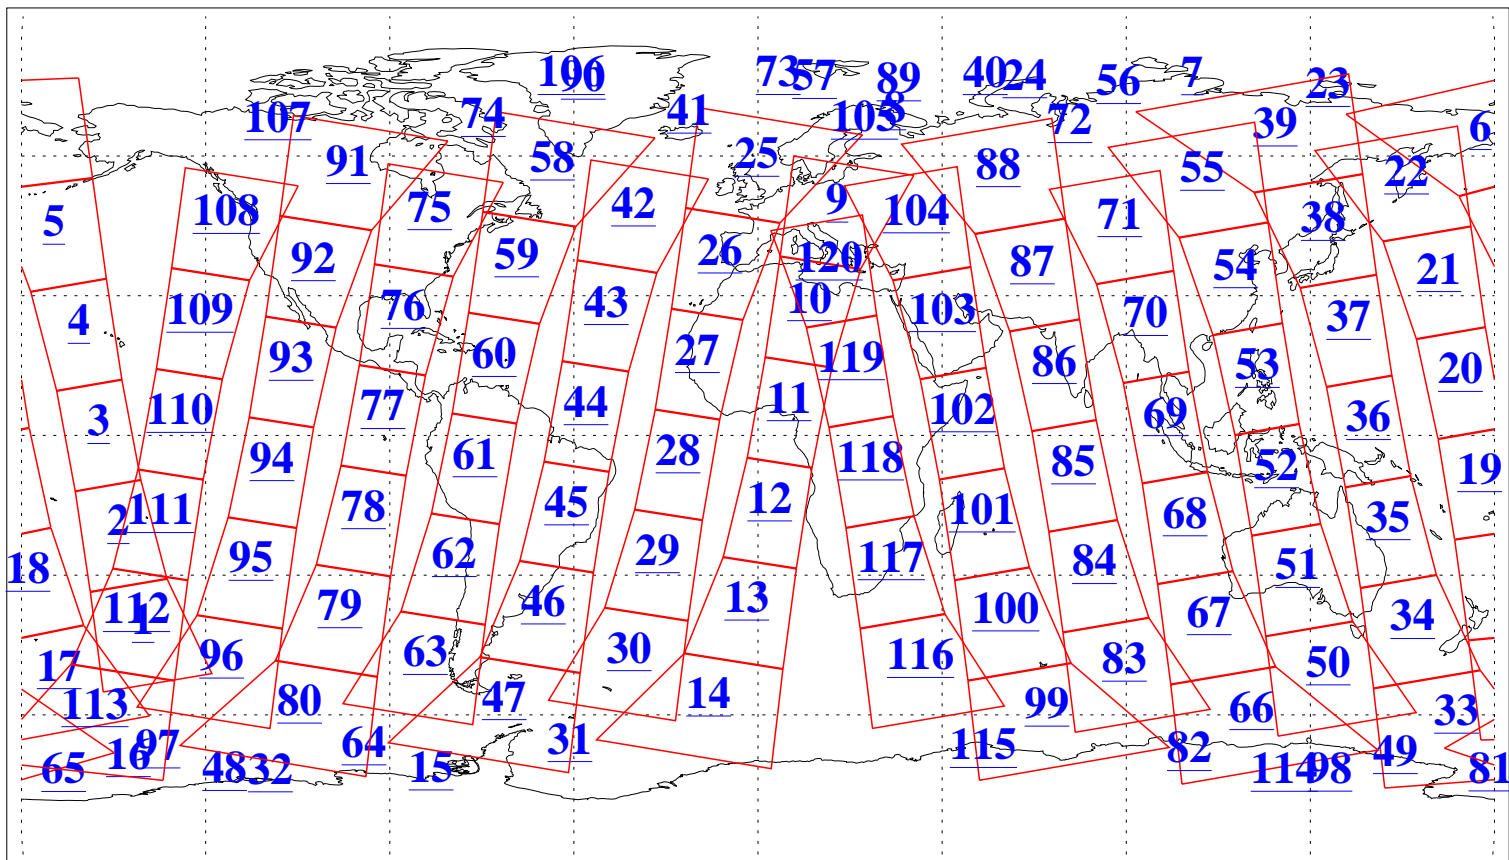

L1B Availability
AMSU Granules: 240
HSB Granules: 0
AIRS Granules: 240

27 Sep 2010
DoY 270
Aqua Day 3068
Granules: 1 to 120

Granules: 121 to 240

Legend: AMSU Available, HSB Available, AIRS Available

L1B Availability
AMSU Granules: 240
HSB Granules: 0
AIRS Granules: 240

27 Sep 2010
DoY 270
Aqua Day 3068
Ascending Granules

Descending Granules

Legend: AMSU Available, HSB Available, AIRS Available

L1B Availability
 AMSU Granules: 240
 HSB Granules: 0
 AIRS Granules: 240

27 Sep 2010
 DoY 270
 Aqua Day 3068

Northern Hemisphere Granules

Southern Hemisphere Granules

Legend: AMSU Available, HSB Available, AIRS Available