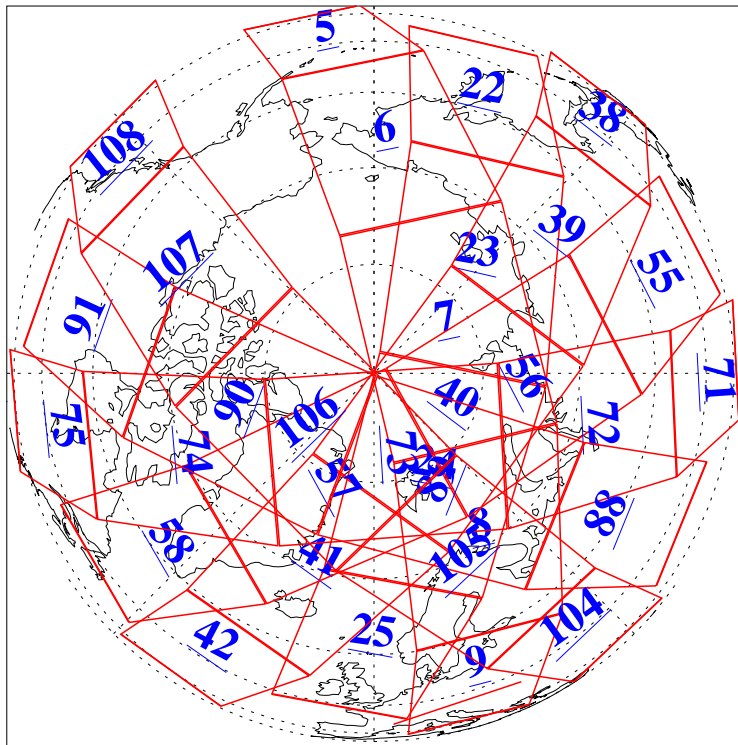

L1B Availability
AMSU Granules: 240
HSB Granules: 0
AIRS Granules: 240

27 Sep 2010
DoY 270
Aqua Day 3068
Granules: 1 to 120

Granules: 121 to 240

Legend: AMSU Available, HSB Available, AIRS Available

L1B Availability
AMSU Granules: 240
HSB Granules: 0
AIRS Granules: 240

27 Sep 2010
DoY 270
Aqua Day 3068
Ascending Granules

Descending Granules

Legend: AMSU Available, HSB Available, AIRS Available

L1B Availability
 AMSU Granules: 240
 HSB Granules: 0
 AIRS Granules: 240

27 Sep 2010
 DoY 270
 Aqua Day 3068

Northern Hemisphere Granules

Southern Hemisphere Granules

Legend: AMSU Available, HSB Available, AIRS Available