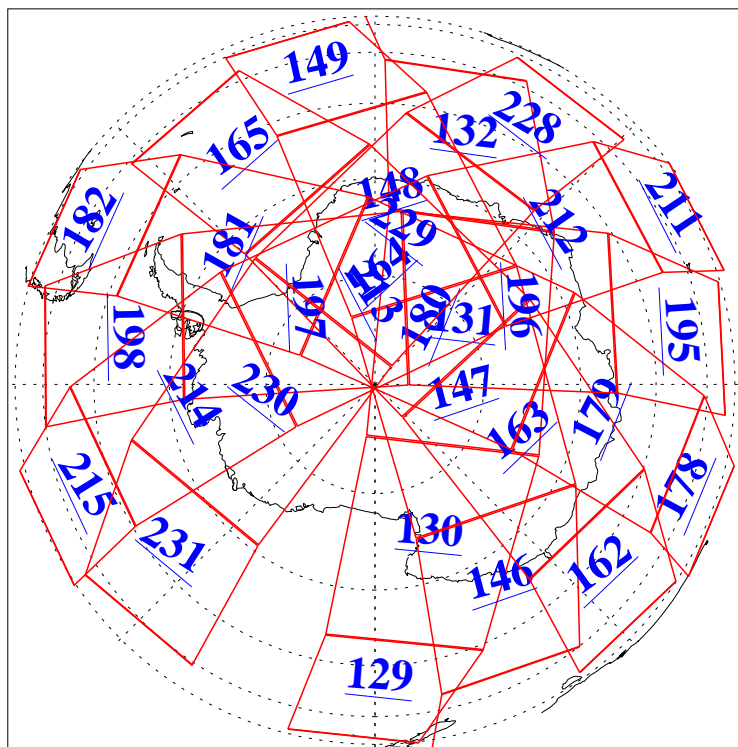

L1B Availability
AMSU Granules: 240
HSB Granules: 0
AIRS Granules: 240

27 Sep 2010
DoY 270
Aqua Day 3068
Granules: 1 to 120

Granules: 121 to 240

Legend: AMSU Available, HSB Available, AIRS Available

L1B Availability
AMSU Granules: 240
HSB Granules: 0
AIRS Granules: 240

27 Sep 2010
DoY 270
Aqua Day 3068
Ascending Granules

Descending Granules

Legend: AMSU Available, HSB Available, AIRS Available

L1B Availability
 AMSU Granules: 240
 HSB Granules: 0
 AIRS Granules: 240

27 Sep 2010
 DoY 270
 Aqua Day 3068

Northern Hemisphere Granules

Southern Hemisphere Granules

Legend: AMSU Available, HSB Available, AIRS Available