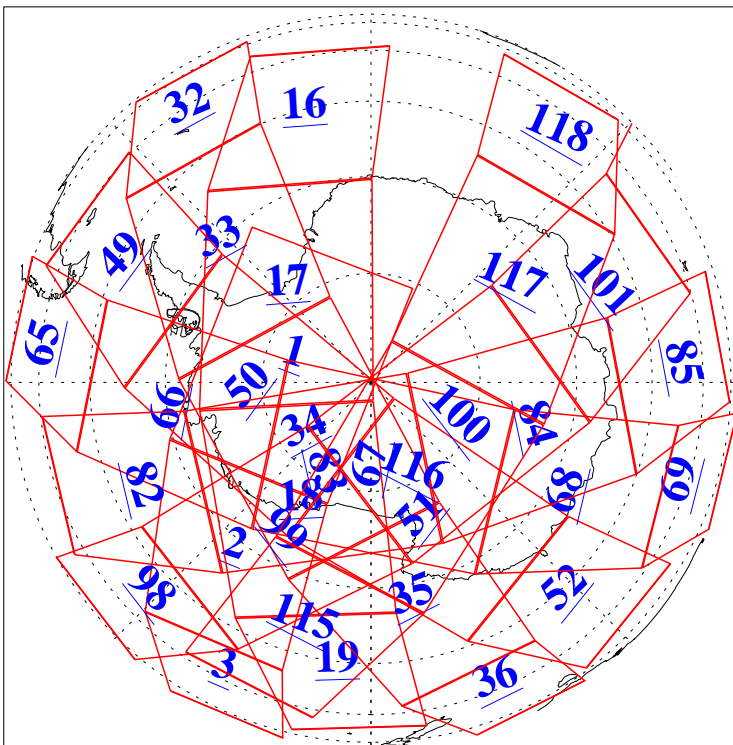

L1B Availability
AMSU Granules: 240
HSB Granules: 0
AIRS Granules: 240

25 Sep 2010
DoY 268
Aqua Day 3066
Granules: 1 to 120

Granules: 121 to 240

Legend: AMSU Available, HSB Available, AIRS Available

L1B Availability
AMSU Granules: 240
HSB Granules: 0
AIRS Granules: 240

25 Sep 2010
DoY 268
Aqua Day 3066

Ascending Granules

Descending Granules

Legend: AMSU Available, HSB Available, AIRS Available

L1B Availability
 AMSU Granules: 240
 HSB Granules: 0
 AIRS Granules: 240

25 Sep 2010
 DoY 268
 Aqua Day 3066

Northern Hemisphere Granules

Southern Hemisphere Granules

Legend: AMSU Available, HSB Available, AIRS Available