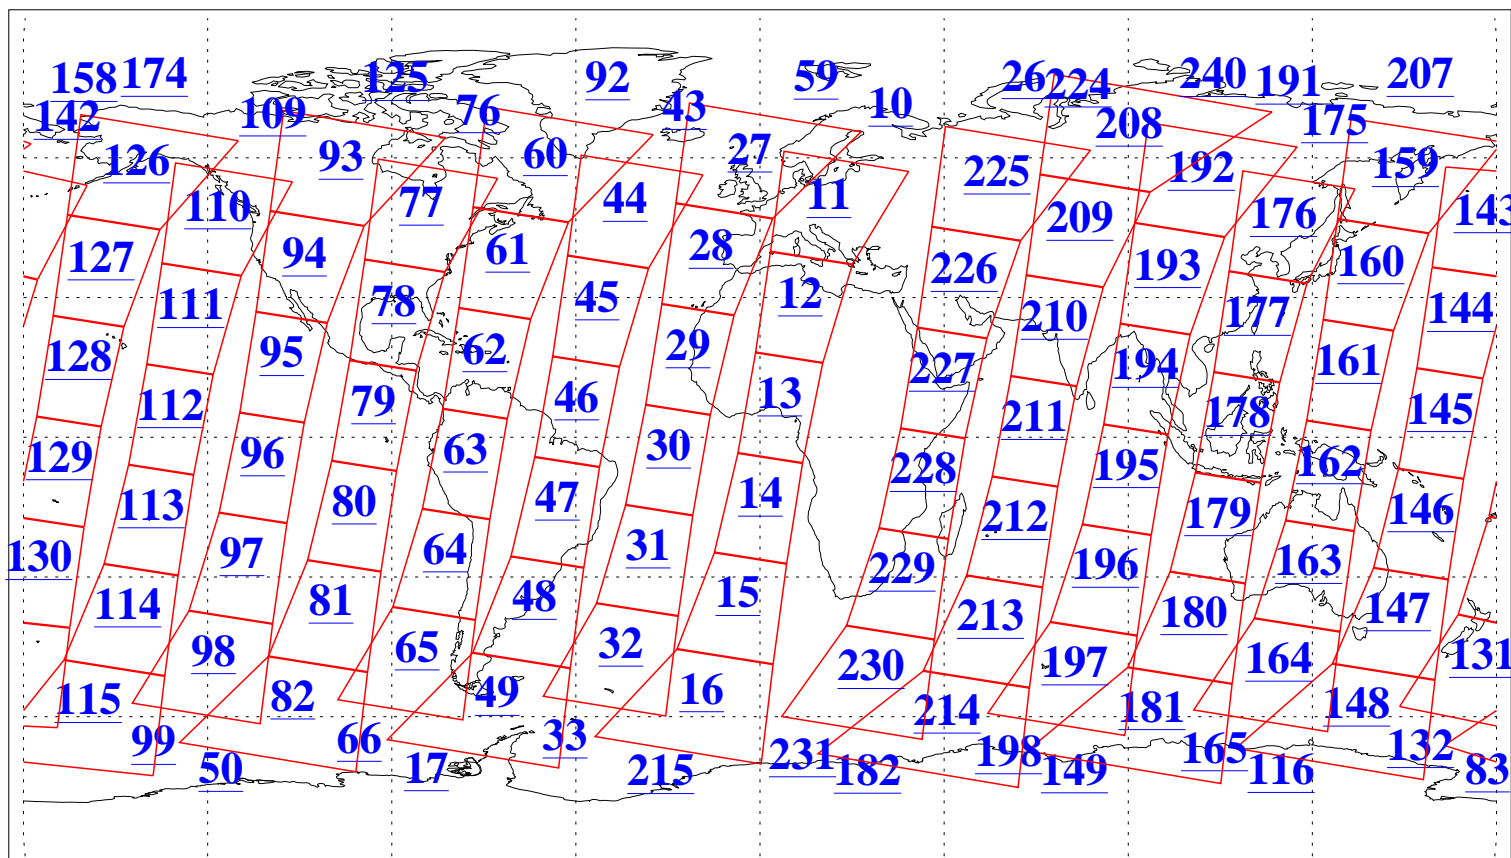

L1B Availability
AMSU Granules: 240
HSB Granules: 0
AIRS Granules: 240

25 Sep 2010
DoY 268
Aqua Day 3066
Granules: 1 to 120

Granules: 121 to 240

Legend: AMSU Available, HSB Available, AIRS Available

L1B Availability
AMSU Granules: 240
HSB Granules: 0
AIRS Granules: 240

25 Sep 2010
DoY 268
Aqua Day 3066

Ascending Granules

Descending Granules

Legend: AMSU Available, HSB Available, AIRS Available

L1B Availability
 AMSU Granules: 240
 HSB Granules: 0
 AIRS Granules: 240

25 Sep 2010
 DoY 268
 Aqua Day 3066

Northern Hemisphere Granules

Southern Hemisphere Granules

Legend: AMSU Available, HSB Available, AIRS Available