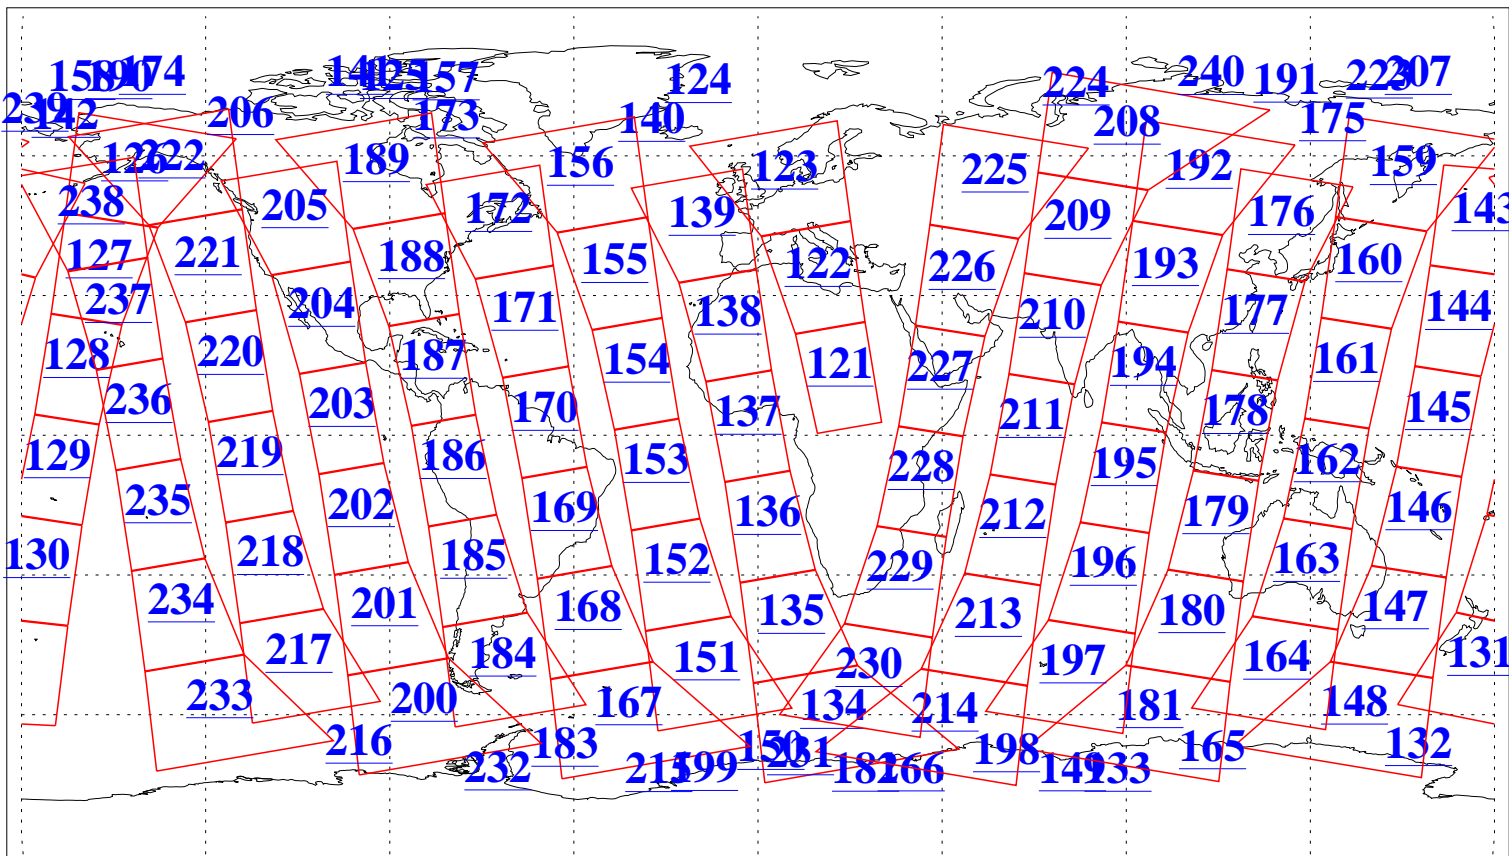

L1B Availability
AMSU Granules: 240
HSB Granules: 0
AIRS Granules: 240

25 Sep 2010
DoY 268
Aqua Day 3066
Granules: 1 to 120

Granules: 121 to 240

Legend: AMSU Available, HSB Available, AIRS Available

L1B Availability
AMSU Granules: 240
HSB Granules: 0
AIRS Granules: 240

25 Sep 2010
DoY 268
Aqua Day 3066

Ascending Granules

Descending Granules

Legend: AMSU Available, HSB Available, AIRS Available

L1B Availability
 AMSU Granules: 240
 HSB Granules: 0
 AIRS Granules: 240

25 Sep 2010
 DoY 268
 Aqua Day 3066

Northern Hemisphere Granules

Southern Hemisphere Granules

Legend: AMSU Available, HSB Available, AIRS Available