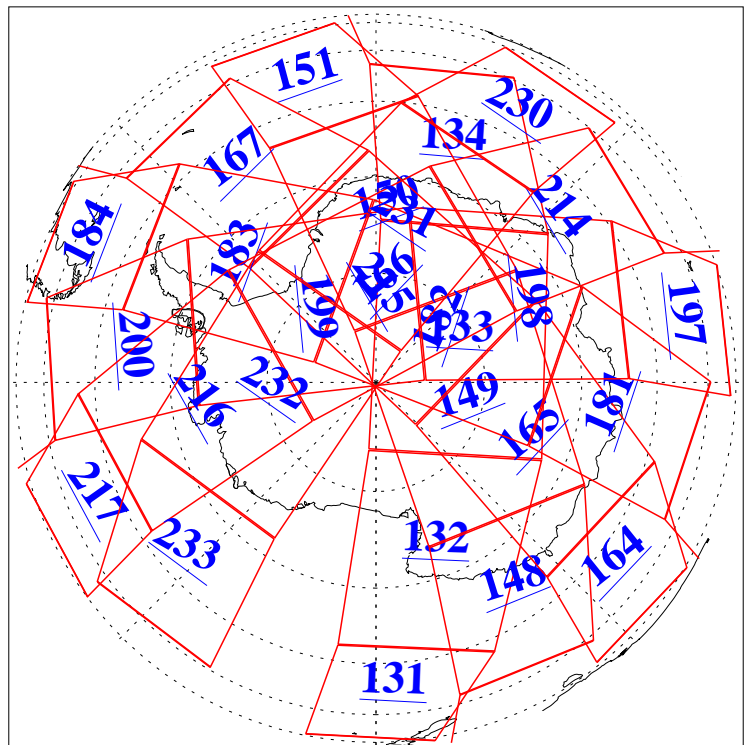

L1B Availability
AMSU Granules: 240
HSB Granules: 0
AIRS Granules: 240

25 Sep 2010
DoY 268
Aqua Day 3066
Granules: 1 to 120

Granules: 121 to 240

Legend: AMSU Available, HSB Available, AIRS Available

L1B Availability
AMSU Granules: 240
HSB Granules: 0
AIRS Granules: 240

25 Sep 2010
DoY 268
Aqua Day 3066

Ascending Granules

Descending Granules

Legend: AMSU Available, HSB Available, AIRS Available

L1B Availability
 AMSU Granules: 240
 HSB Granules: 0
 AIRS Granules: 240

25 Sep 2010
 DoY 268
 Aqua Day 3066

Northern Hemisphere Granules

Southern Hemisphere Granules

Legend: AMSU Available, HSB Available, AIRS Available