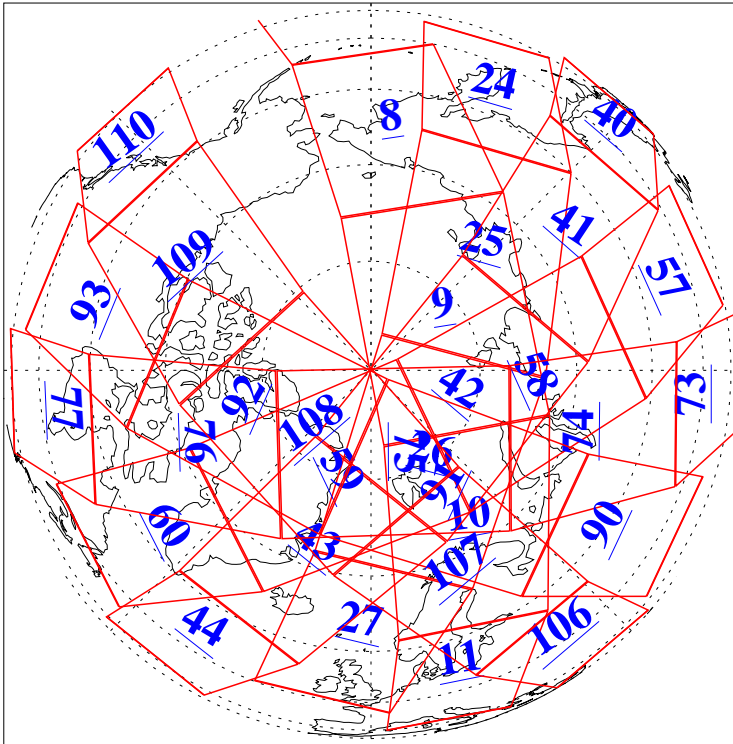

L1B Availability
AMSU Granules: 240
HSB Granules: 0
AIRS Granules: 240

25 Sep 2010
DoY 268
Aqua Day 3066
Granules: 1 to 120

Granules: 121 to 240

Legend: AMSU Available, HSB Available, AIRS Available

L1B Availability
AMSU Granules: 240
HSB Granules: 0
AIRS Granules: 240

25 Sep 2010
DoY 268
Aqua Day 3066

Ascending Granules

Descending Granules

Legend: AMSU Available, HSB Available, AIRS Available

L1B Availability
 AMSU Granules: 240
 HSB Granules: 0
 AIRS Granules: 240

25 Sep 2010
 DoY 268
 Aqua Day 3066

Northern Hemisphere Granules

Southern Hemisphere Granules

Legend: AMSU Available, HSB Available, AIRS Available