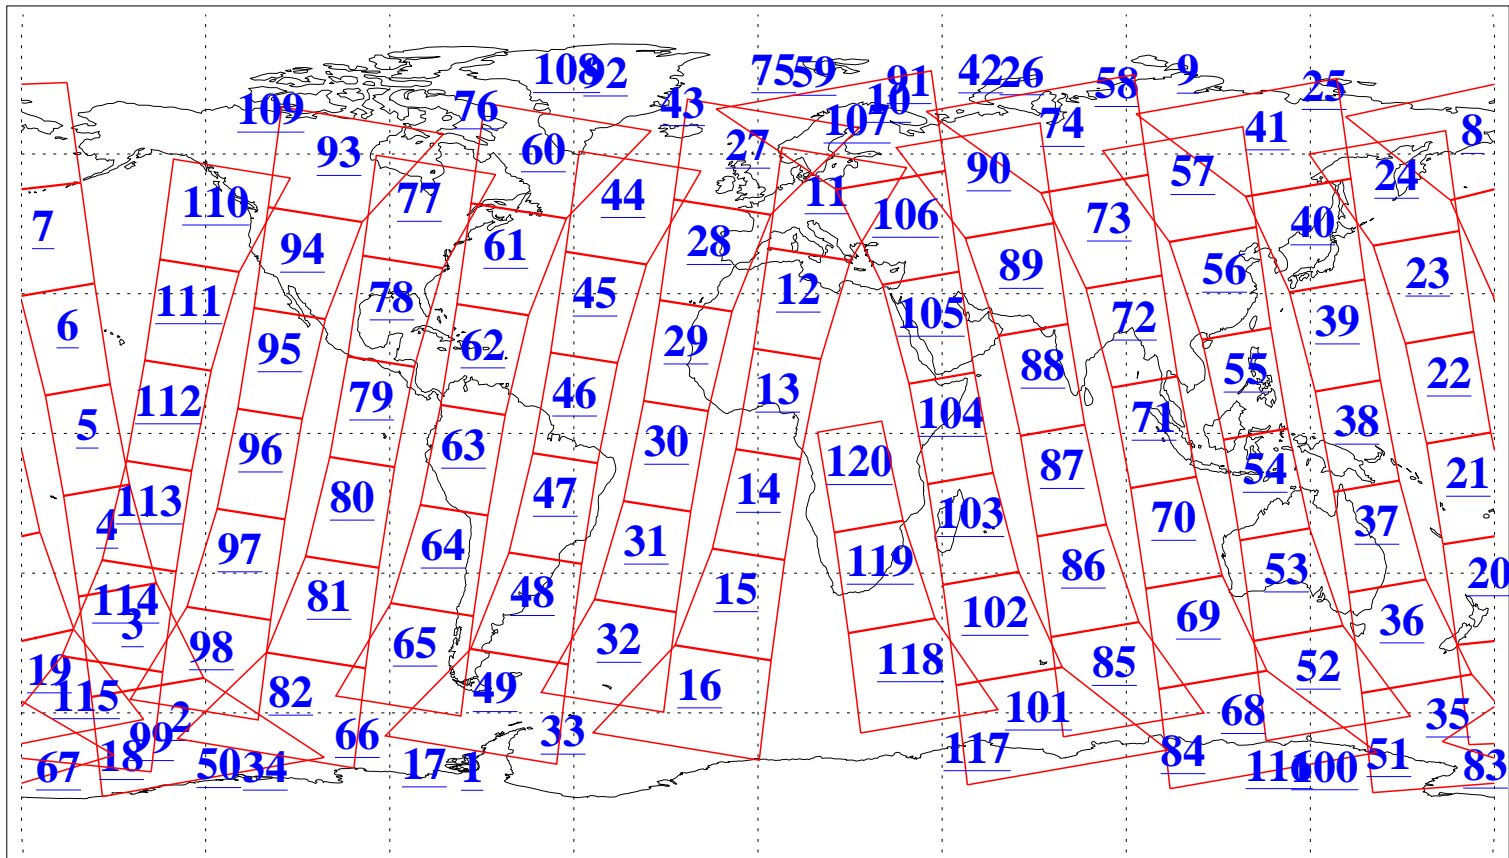

L1B Availability
AMSU Granules: 240
HSB Granules: 0
AIRS Granules: 240

25 Sep 2010
DoY 268
Aqua Day 3066
Granules: 1 to 120

Granules: 121 to 240

Legend: AMSU Available, HSB Available, AIRS Available

L1B Availability
AMSU Granules: 240
HSB Granules: 0
AIRS Granules: 240

25 Sep 2010
DoY 268
Aqua Day 3066

Ascending Granules

Descending Granules

Legend: AMSU Available, HSB Available, AIRS Available

L1B Availability
 AMSU Granules: 240
 HSB Granules: 0
 AIRS Granules: 240

25 Sep 2010
 DoY 268
 Aqua Day 3066

Northern Hemisphere Granules

Southern Hemisphere Granules

Legend: AMSU Available, HSB Available, AIRS Available