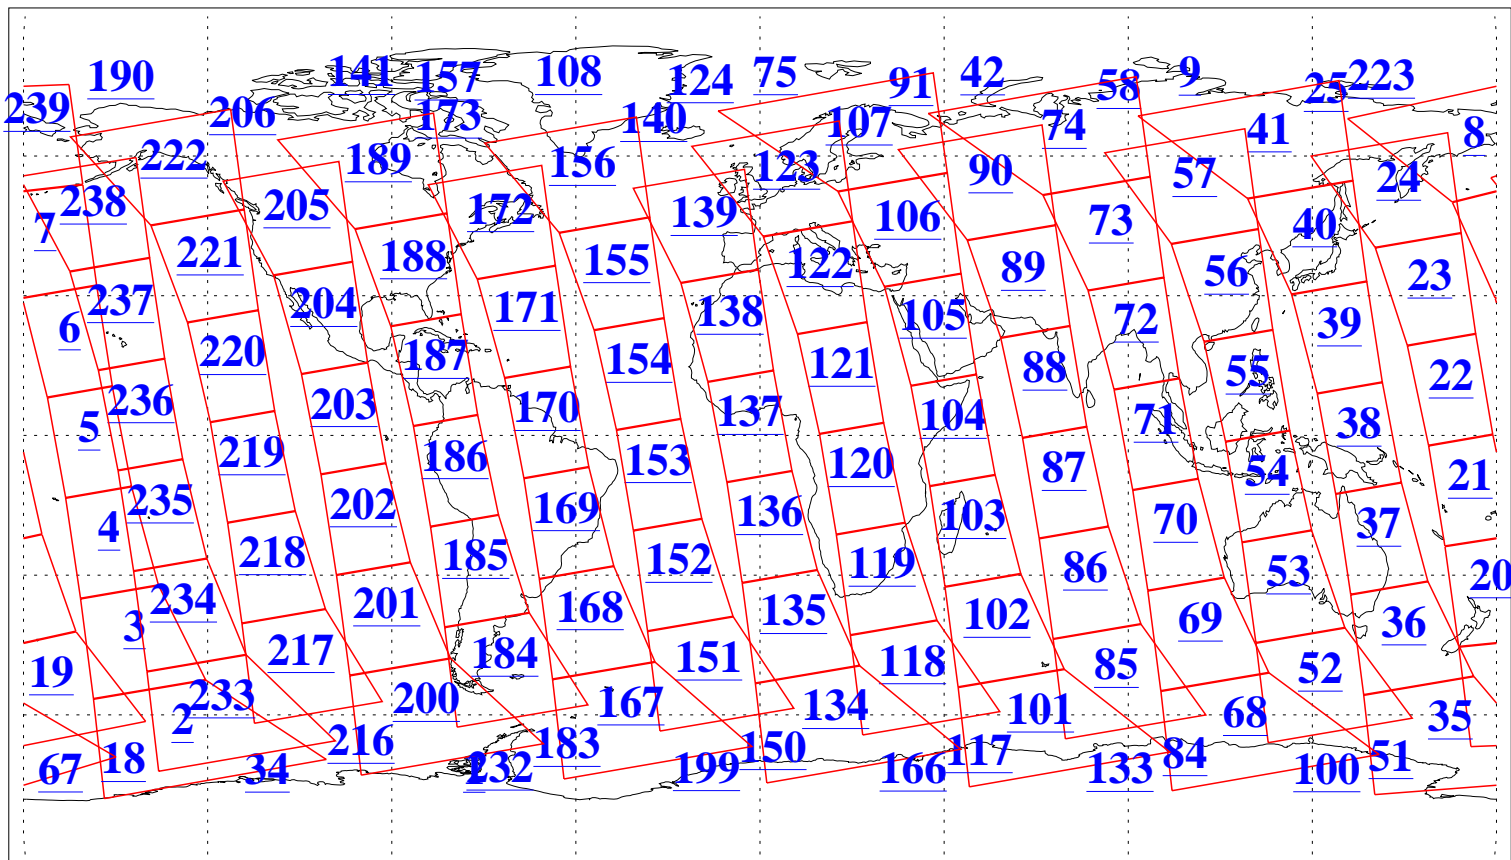

L1B Availability
AMSU Granules: 240
HSB Granules: 0
AIRS Granules: 240

25 Sep 2010
DoY 268
Aqua Day 3066
Granules: 1 to 120

Granules: 121 to 240

Legend: AMSU Available, HSB Available, AIRS Available

L1B Availability
AMSU Granules: 240
HSB Granules: 0
AIRS Granules: 240

25 Sep 2010
DoY 268
Aqua Day 3066

Ascending Granules

Descending Granules

Legend: AMSU Available, HSB Available, AIRS Available

L1B Availability
 AMSU Granules: 240
 HSB Granules: 0
 AIRS Granules: 240

25 Sep 2010
 DoY 268
 Aqua Day 3066

Northern Hemisphere Granules

Southern Hemisphere Granules

Legend: AMSU Available, HSB Available, AIRS Available