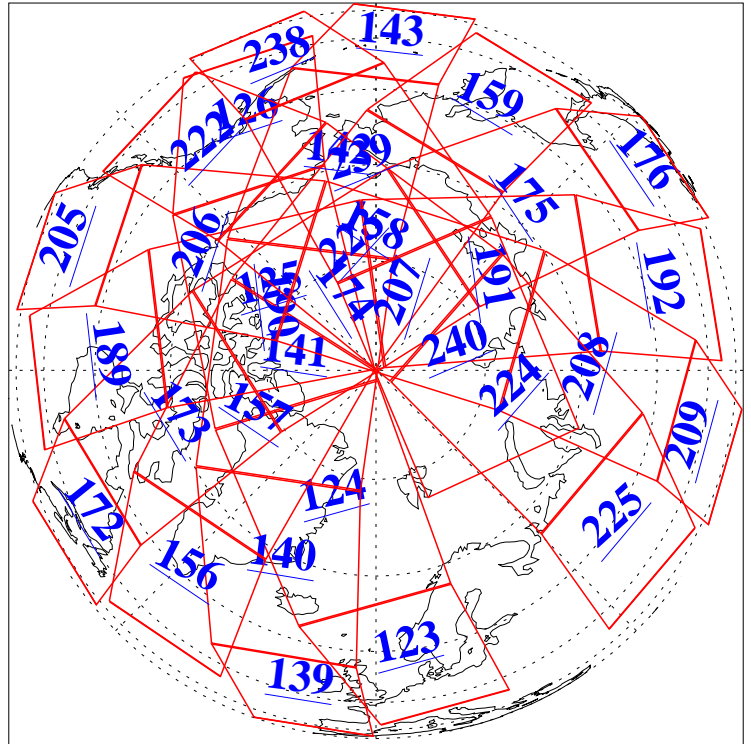

L1B Availability
AMSU Granules: 240
HSB Granules: 0
AIRS Granules: 240

25 Sep 2010
DoY 268
Aqua Day 3066
Granules: 1 to 120

Granules: 121 to 240

Legend: AMSU Available, HSB Available, AIRS Available

L1B Availability
AMSU Granules: 240
HSB Granules: 0
AIRS Granules: 240

25 Sep 2010
DoY 268
Aqua Day 3066

Ascending Granules

Descending Granules

Legend: AMSU Available, HSB Available, AIRS Available

L1B Availability
 AMSU Granules: 240
 HSB Granules: 0
 AIRS Granules: 240

25 Sep 2010
 DoY 268
 Aqua Day 3066

Northern Hemisphere Granules

Southern Hemisphere Granules

Legend: AMSU Available, HSB Available, AIRS Available