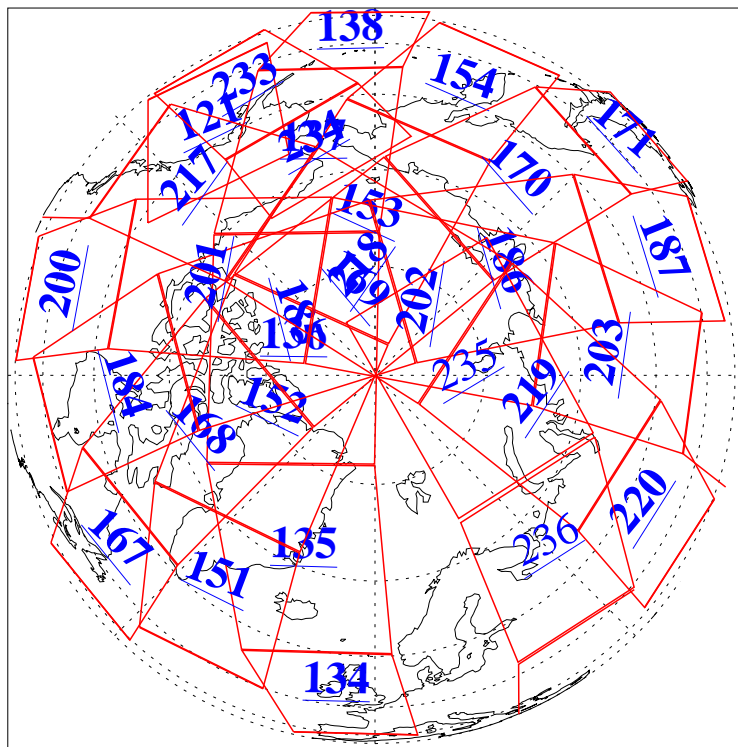

L1B Availability
AMSU Granules: 240
HSB Granules: 0
AIRS Granules: 234

22 Sep 2010
DoY 265
Aqua Day 3063
Granules: 1 to 120

Granules: 121 to 240

Legend: AMSU Available, HSB Available, AIRS Available

L1B Availability
AMSU Granules: 240
HSB Granules: 0
AIRS Granules: 234

22 Sep 2010
DoY 265
Aqua Day 3063

Ascending Granules

Descending Granules

Legend: AMSU Available, HSB Available, AIRS Available

L1B Availability
 AMSU Granules: 240
 HSB Granules: 0
 AIRS Granules: 234

22 Sep 2010
 DoY 265
 Aqua Day 3063

Northern Hemisphere Granules

Southern Hemisphere Granules

Legend: AMSU Available, HSB Available, AIRS Available