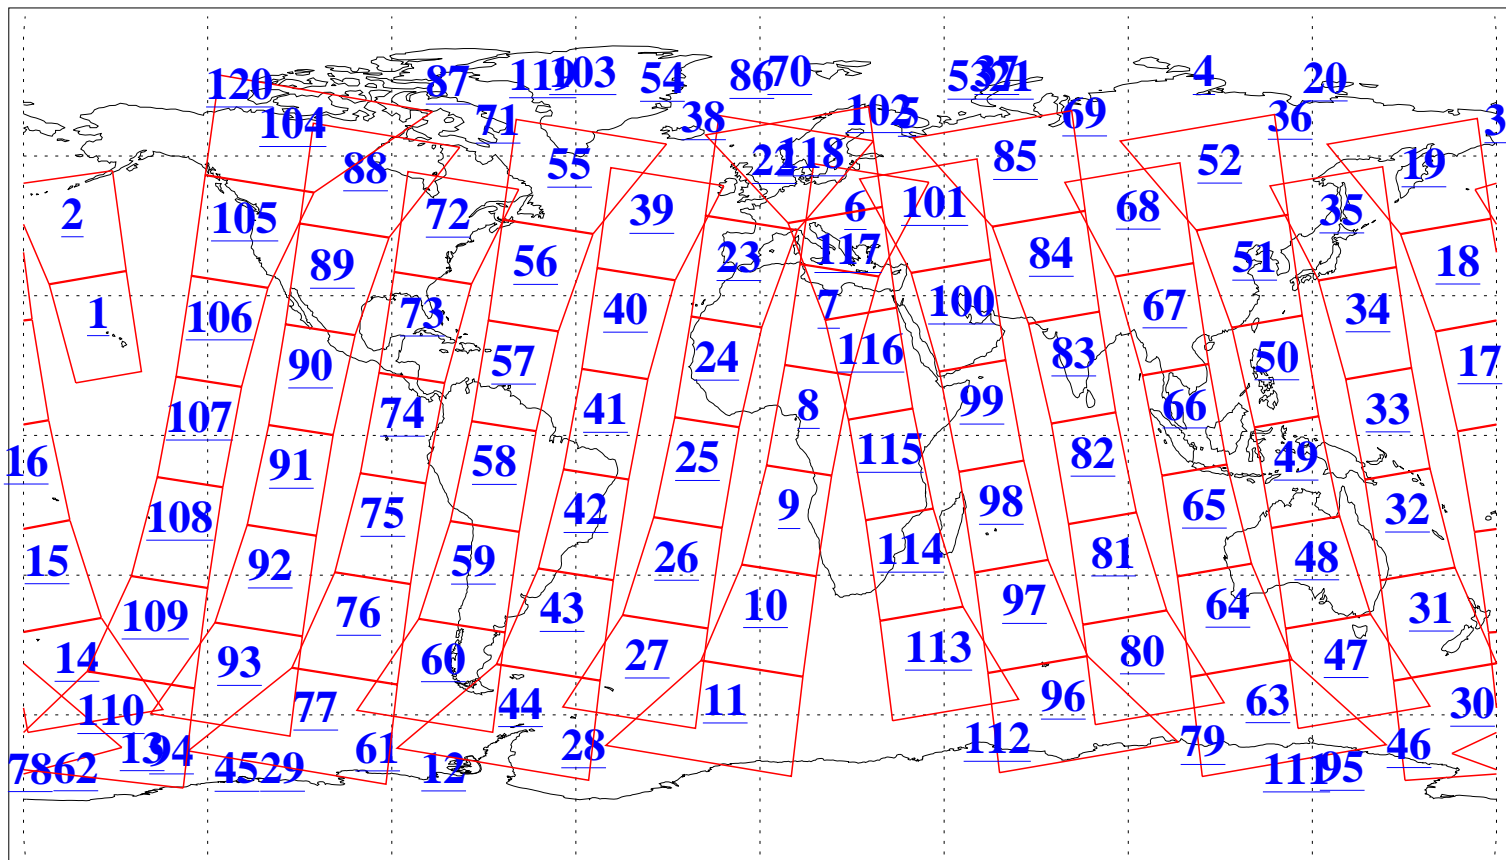

L1B Availability
AMSU Granules: 240
HSB Granules: 0
AIRS Granules: 234

22 Sep 2010
DoY 265
Aqua Day 3063
Granules: 1 to 120

Granules: 121 to 240

Legend: AMSU Available, HSB Available, AIRS Available

L1B Availability
AMSU Granules: 240
HSB Granules: 0
AIRS Granules: 234

22 Sep 2010
DoY 265
Aqua Day 3063

Ascending Granules

Descending Granules

Legend: AMSU Available, HSB Available, AIRS Available

L1B Availability
 AMSU Granules: 240
 HSB Granules: 0
 AIRS Granules: 234

22 Sep 2010
 DoY 265
 Aqua Day 3063

Northern Hemisphere Granules

Southern Hemisphere Granules

Legend: AMSU Available, HSB Available, AIRS Available