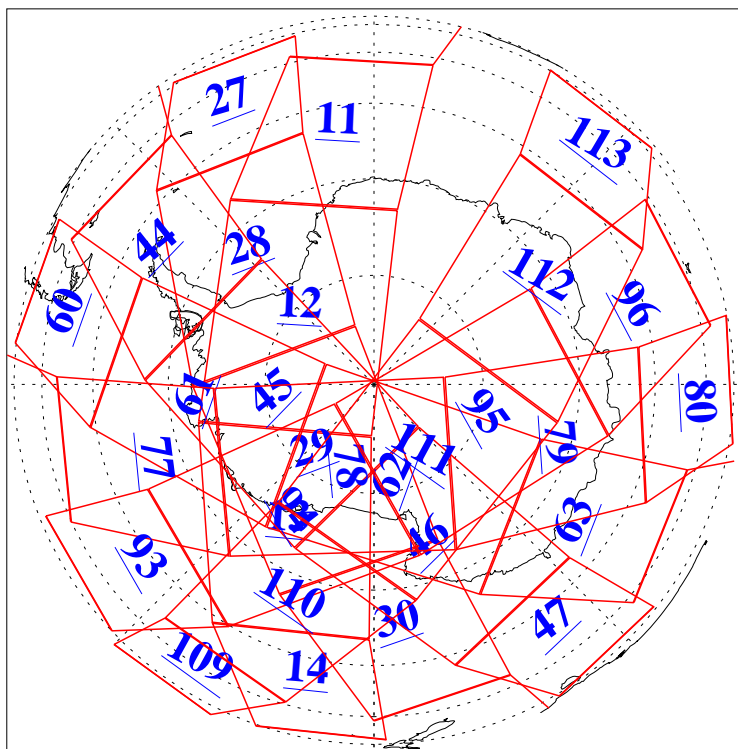

L1B Availability
AMSU Granules: 240
HSB Granules: 0
AIRS Granules: 234

22 Sep 2010
DoY 265
Aqua Day 3063
Granules: 1 to 120

Granules: 121 to 240

Legend: AMSU Available, HSB Available, AIRS Available

L1B Availability
AMSU Granules: 240
HSB Granules: 0
AIRS Granules: 234

22 Sep 2010
DoY 265
Aqua Day 3063

Ascending Granules

Descending Granules

Legend: AMSU Available, HSB Available, AIRS Available

L1B Availability
 AMSU Granules: 240
 HSB Granules: 0
 AIRS Granules: 234

22 Sep 2010
 DoY 265
 Aqua Day 3063

Northern Hemisphere Granules

Southern Hemisphere Granules

Legend: AMSU Available, HSB Available, AIRS Available