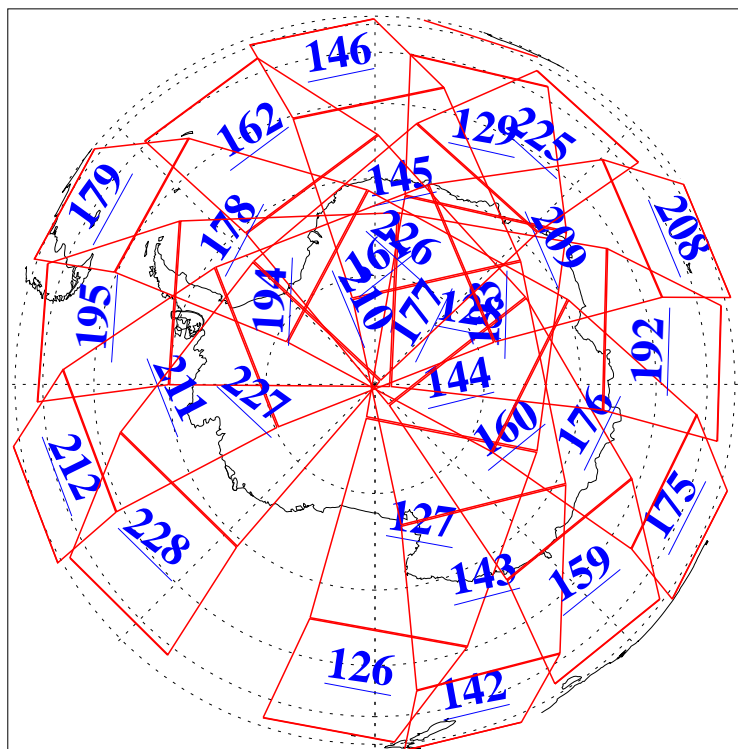

L1B Availability
AMSU Granules: 240
HSB Granules: 0
AIRS Granules: 234

22 Sep 2010
DoY 265
Aqua Day 3063
Granules: 1 to 120

Granules: 121 to 240

Legend: AMSU Available, HSB Available, AIRS Available

L1B Availability
AMSU Granules: 240
HSB Granules: 0
AIRS Granules: 234

22 Sep 2010
DoY 265
Aqua Day 3063

Ascending Granules

Descending Granules

Legend: AMSU Available, HSB Available, AIRS Available

L1B Availability
 AMSU Granules: 240
 HSB Granules: 0
 AIRS Granules: 234

22 Sep 2010
 DoY 265
 Aqua Day 3063

Northern Hemisphere Granules

Southern Hemisphere Granules

Legend: AMSU Available, HSB Available, AIRS Available