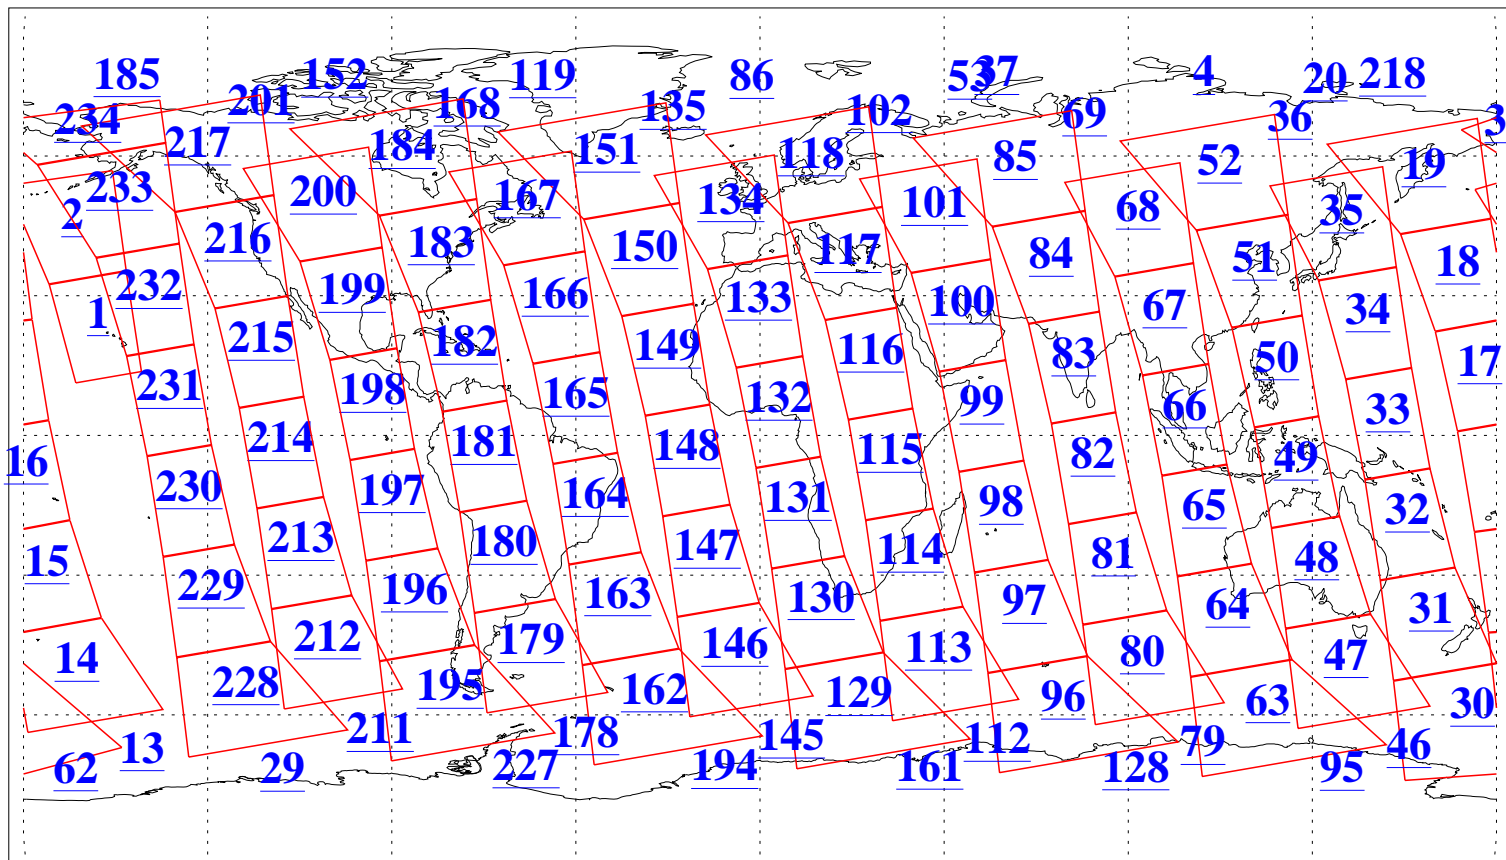

L1B Availability
AMSU Granules: 240
HSB Granules: 0
AIRS Granules: 234

22 Sep 2010
DoY 265
Aqua Day 3063
Granules: 1 to 120

Granules: 121 to 240

Legend: AMSU Available, HSB Available, AIRS Available

L1B Availability
AMSU Granules: 240
HSB Granules: 0
AIRS Granules: 234

22 Sep 2010
DoY 265
Aqua Day 3063

Ascending Granules

Descending Granules

Legend: AMSU Available, HSB Available, AIRS Available

L1B Availability
 AMSU Granules: 240
 HSB Granules: 0
 AIRS Granules: 234

22 Sep 2010
 DoY 265
 Aqua Day 3063

Northern Hemisphere Granules

Southern Hemisphere Granules

Legend: AMSU Available, HSB Available, AIRS Available