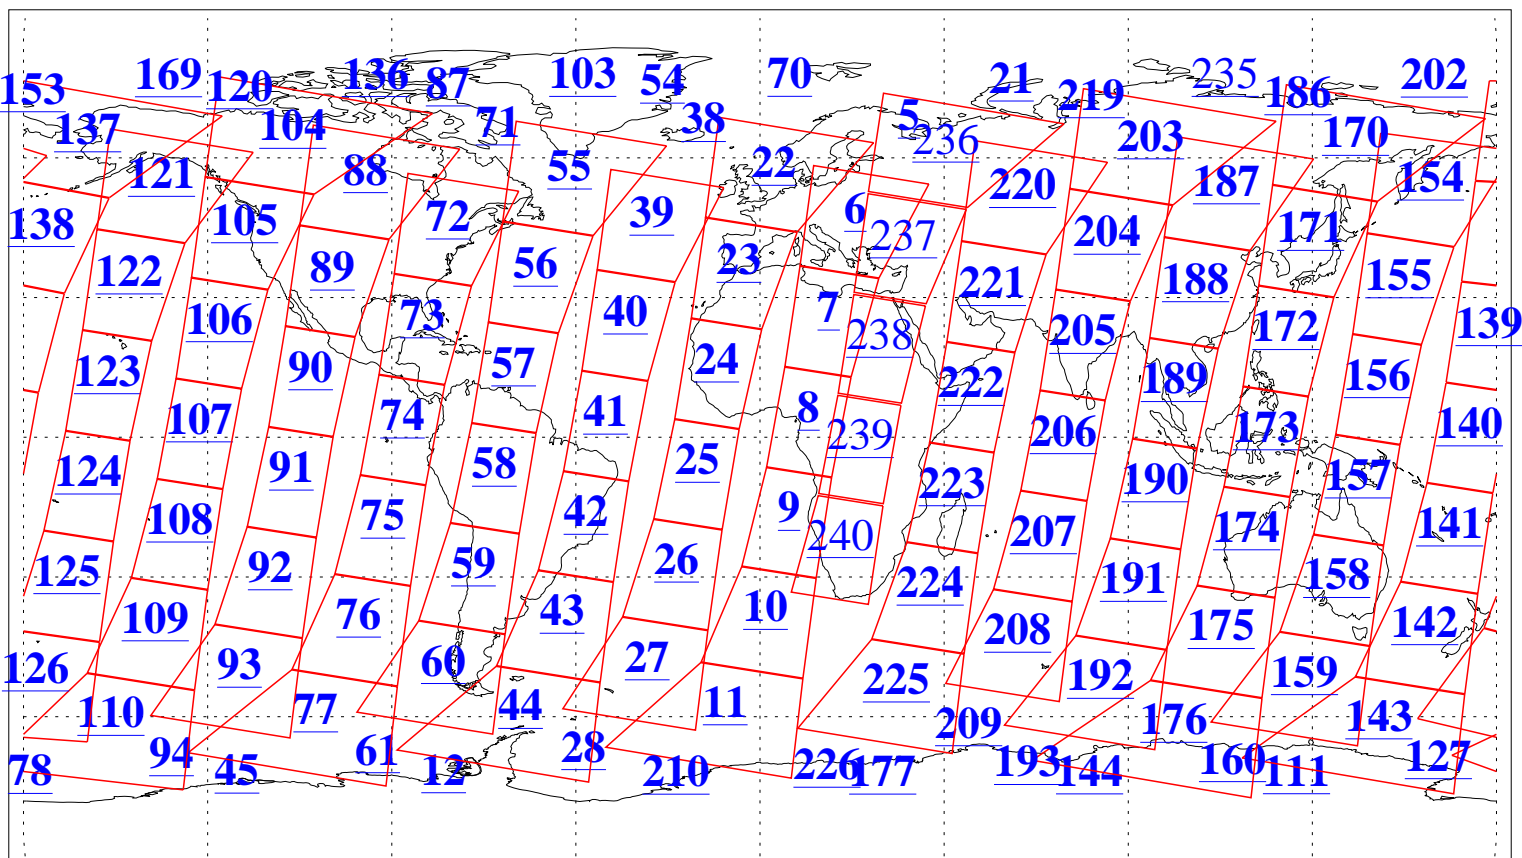

L1B Availability
AMSU Granules: 240
HSB Granules: 0
AIRS Granules: 234

22 Sep 2010
DoY 265
Aqua Day 3063
Granules: 1 to 120

Granules: 121 to 240

Legend: AMSU Available, HSB Available, AIRS Available

L1B Availability
AMSU Granules: 240
HSB Granules: 0
AIRS Granules: 234

22 Sep 2010
DoY 265
Aqua Day 3063

Ascending Granules

Descending Granules

Legend: AMSU Available, HSB Available, AIRS Available

L1B Availability
 AMSU Granules: 240
 HSB Granules: 0
 AIRS Granules: 234

22 Sep 2010
 DoY 265
 Aqua Day 3063

Northern Hemisphere Granules

Southern Hemisphere Granules

Legend: AMSU Available, HSB Available, AIRS Available