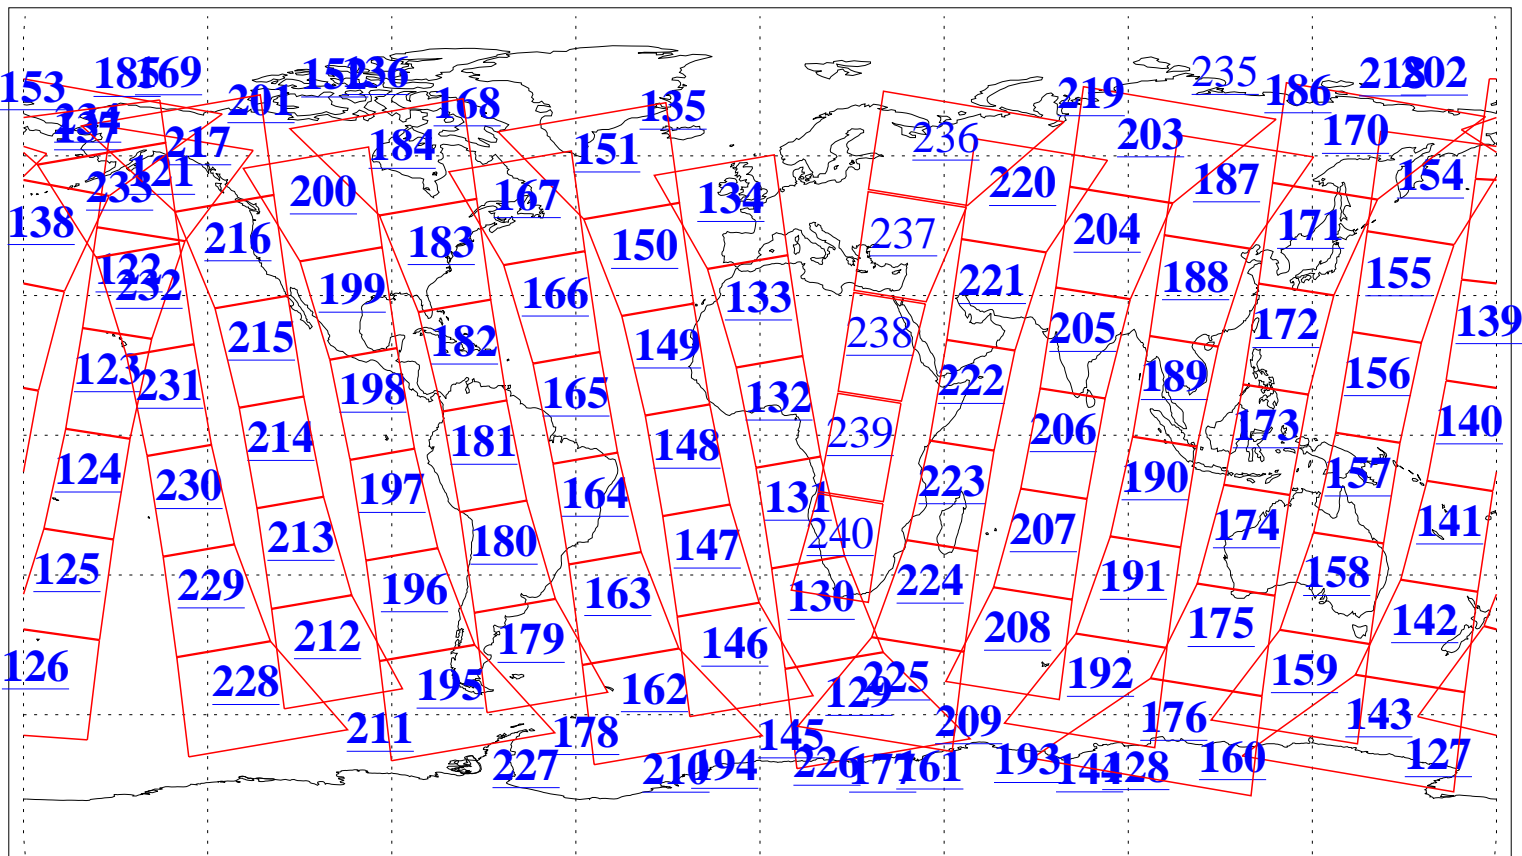

L1B Availability
AMSU Granules: 240
HSB Granules: 0
AIRS Granules: 234

22 Sep 2010
DoY 265
Aqua Day 3063
Granules: 1 to 120

Granules: 121 to 240

Legend: AMSU Available, HSB Available, AIRS Available

L1B Availability
AMSU Granules: 240
HSB Granules: 0
AIRS Granules: 234

22 Sep 2010
DoY 265
Aqua Day 3063

Ascending Granules

Descending Granules

Legend: AMSU Available, HSB Available, AIRS Available

L1B Availability
 AMSU Granules: 240
 HSB Granules: 0
 AIRS Granules: 234

22 Sep 2010
 DoY 265
 Aqua Day 3063

Northern Hemisphere Granules

Southern Hemisphere Granules

Legend: AMSU Available, HSB Available, AIRS Available