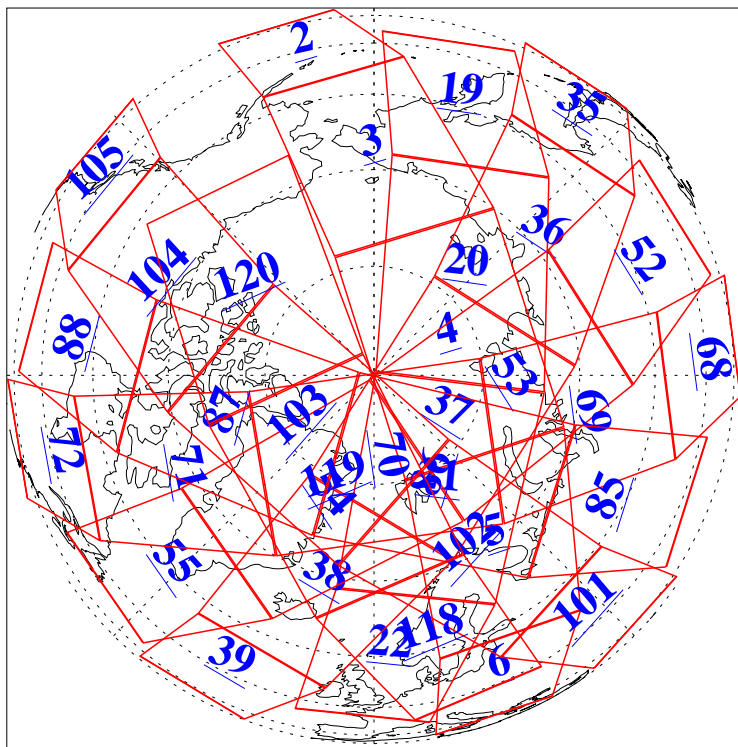

L1B Availability
AMSU Granules: 240
HSB Granules: 0
AIRS Granules: 234

22 Sep 2010
DoY 265
Aqua Day 3063
Granules: 1 to 120

Granules: 121 to 240

Legend: AMSU Available, HSB Available, AIRS Available

L1B Availability
AMSU Granules: 240
HSB Granules: 0
AIRS Granules: 234

22 Sep 2010
DoY 265
Aqua Day 3063

Ascending Granules

Descending Granules

Legend: AMSU Available, HSB Available, AIRS Available

L1B Availability
 AMSU Granules: 240
 HSB Granules: 0
 AIRS Granules: 234

22 Sep 2010
 DoY 265
 Aqua Day 3063

Northern Hemisphere Granules

Southern Hemisphere Granules

Legend: AMSU Available, HSB Available, AIRS Available