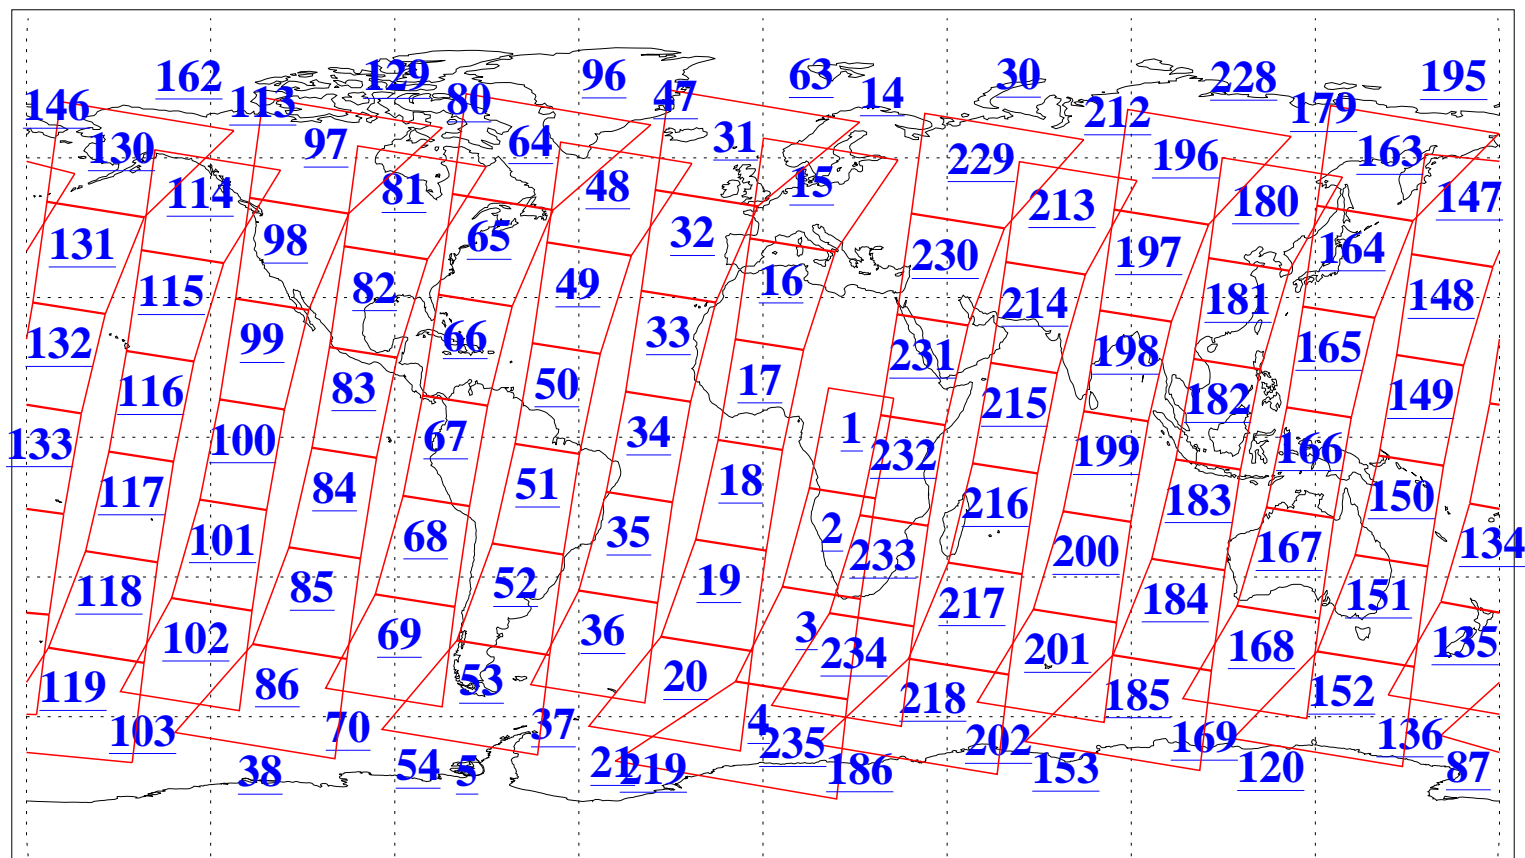

L1B Availability
AMSU Granules: 240
HSB Granules: 0
AIRS Granules: 240

21 Sep 2010
DoY 264
Aqua Day 3062
Ascending Granules

Descending Granules

Legend: AMSU Available, HSB Available, AIRS Available

L1B Availability
 AMSU Granules: 240
 HSB Granules: 0
 AIRS Granules: 240

21 Sep 2010
 DoY 264
 Aqua Day 3062

Northern Hemisphere Granules

Southern Hemisphere Granules

Legend: AMSU Available, HSB Available, AIRS Available