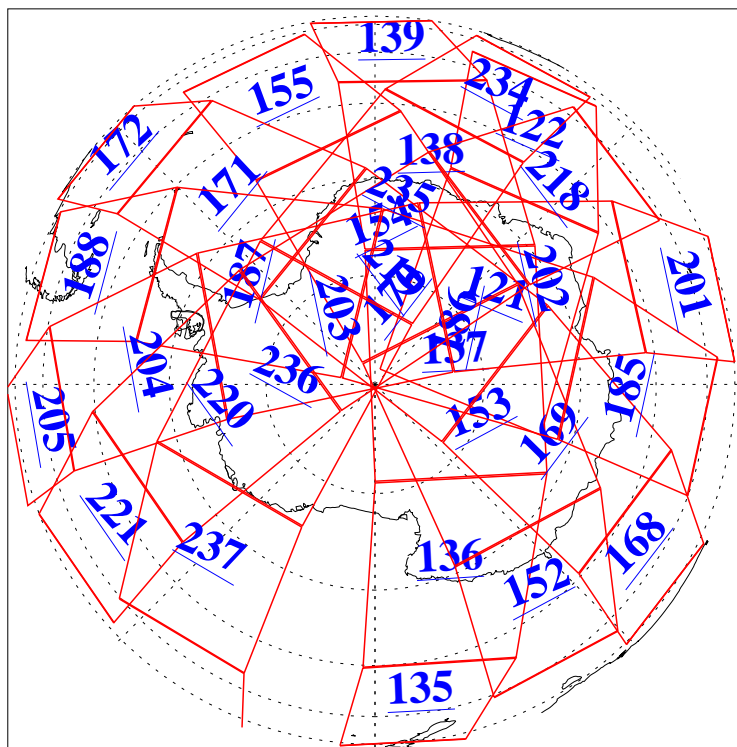

L1B Availability
AMSU Granules: 240
HSB Granules: 0
AIRS Granules: 240

21 Sep 2010
DoY 264
Aqua Day 3062
Ascending Granules

Descending Granules

Legend: AMSU Available, HSB Available, AIRS Available

L1B Availability
 AMSU Granules: 240
 HSB Granules: 0
 AIRS Granules: 240

21 Sep 2010
 DoY 264
 Aqua Day 3062

Northern Hemisphere Granules

Southern Hemisphere Granules

Legend: AMSU Available, HSB Available, AIRS Available