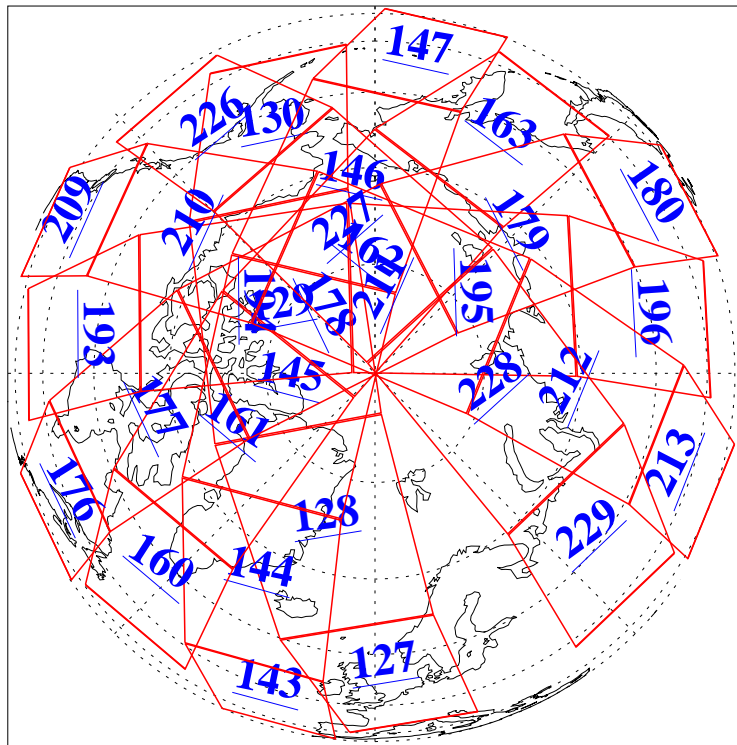

L1B Availability
AMSU Granules: 240
HSB Granules: 0
AIRS Granules: 240

21 Sep 2010
DoY 264
Aqua Day 3062
Ascending Granules

Descending Granules

Legend: AMSU Available, HSB Available, AIRS Available

L1B Availability
 AMSU Granules: 240
 HSB Granules: 0
 AIRS Granules: 240

21 Sep 2010
 DoY 264
 Aqua Day 3062

Northern Hemisphere Granules

Southern Hemisphere Granules

Legend: AMSU Available, HSB Available, AIRS Available