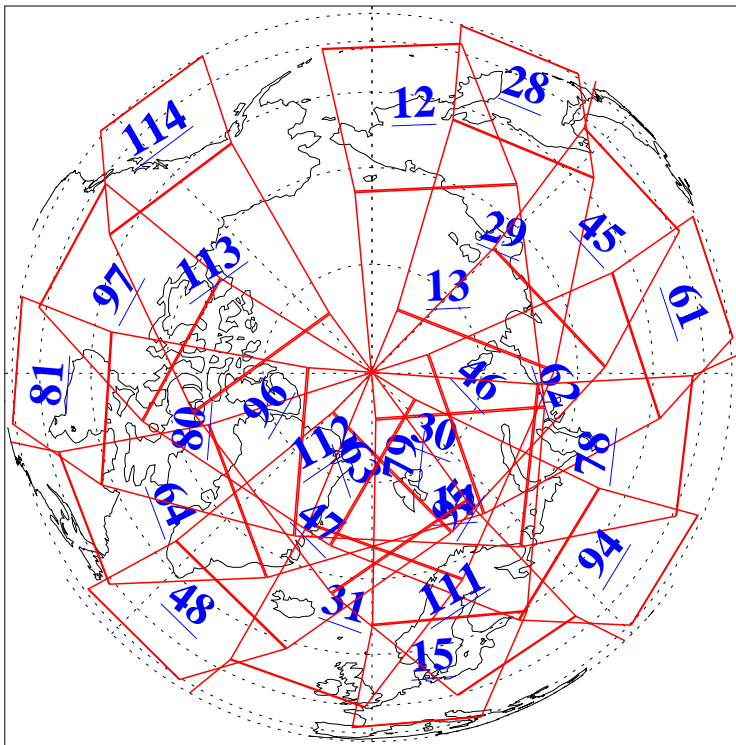

L1B Availability
AMSU Granules: 240
HSB Granules: 0
AIRS Granules: 240

21 Sep 2010
DoY 264
Aqua Day 3062
Ascending Granules

Descending Granules

Legend: AMSU Available, HSB Available, AIRS Available

L1B Availability
 AMSU Granules: 240
 HSB Granules: 0
 AIRS Granules: 240

21 Sep 2010
 DoY 264
 Aqua Day 3062

Northern Hemisphere Granules

Southern Hemisphere Granules

Legend: AMSU Available, HSB Available, AIRS Available