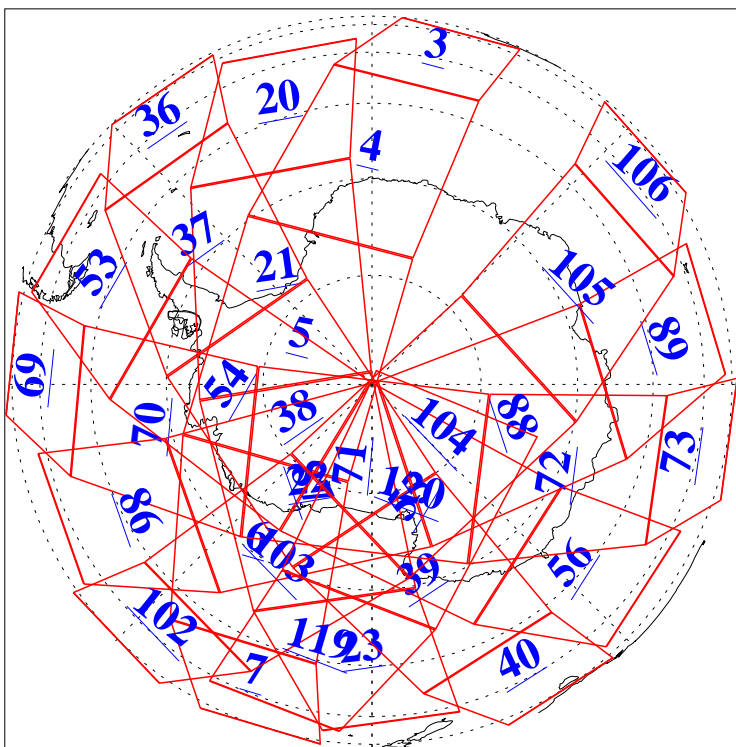

L1B Availability
AMSU Granules: 240
HSB Granules: 0
AIRS Granules: 240

21 Sep 2010
DoY 264
Aqua Day 3062
Ascending Granules

Descending Granules

Legend: AMSU Available, HSB Available, AIRS Available

L1B Availability
 AMSU Granules: 240
 HSB Granules: 0
 AIRS Granules: 240

21 Sep 2010
 DoY 264
 Aqua Day 3062

Northern Hemisphere Granules

Southern Hemisphere Granules

Legend: AMSU Available, HSB Available, AIRS Available