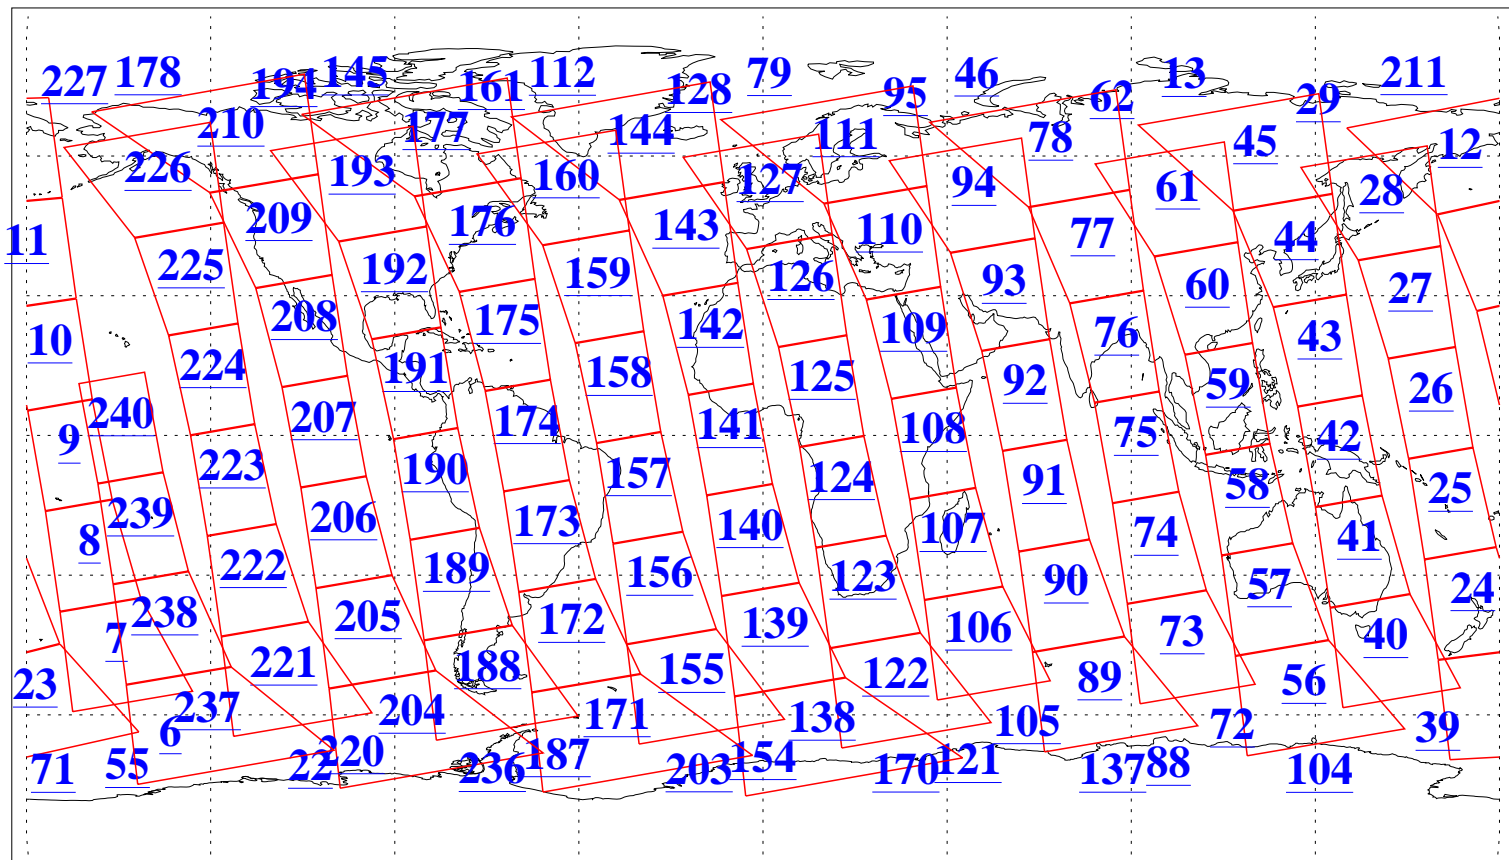

L1B Availability
AMSU Granules: 240
HSB Granules: 0
AIRS Granules: 240

21 Sep 2010
DoY 264
Aqua Day 3062
Ascending Granules

Descending Granules

Legend: AMSU Available, HSB Available, AIRS Available

L1B Availability
 AMSU Granules: 240
 HSB Granules: 0
 AIRS Granules: 240

21 Sep 2010
 DoY 264
 Aqua Day 3062

Northern Hemisphere Granules

Southern Hemisphere Granules

Legend: AMSU Available, HSB Available, AIRS Available