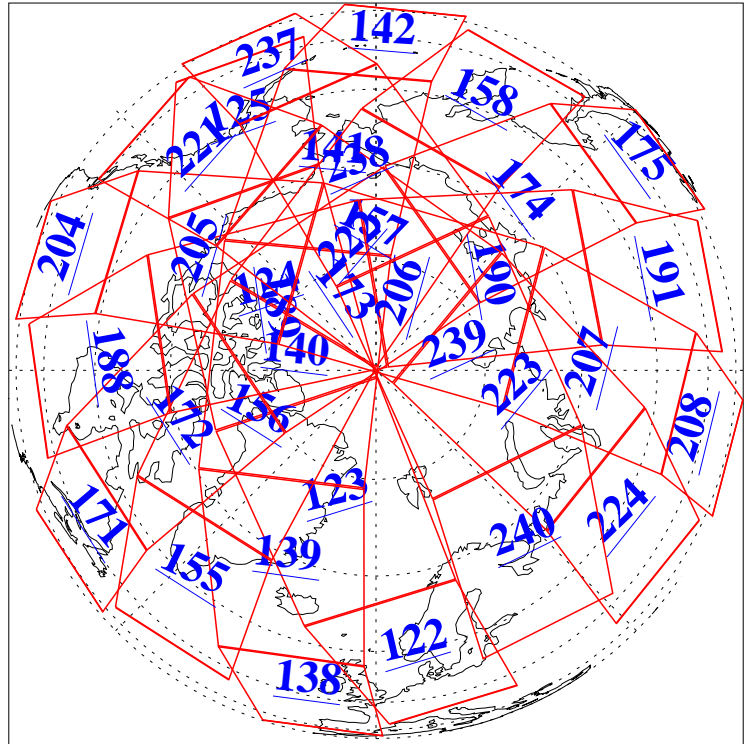

18 Sep 2010
DoY 261
Aqua Day 3059
Ascending Granules

Descending Granules

Legend: AMSU Available, HSB Available, AIRS Available

L1B Availability
 AMSU Granules: 240
 HSB Granules: 0
 AIRS Granules: 236

18 Sep 2010
 DoY 261
 Aqua Day 3059

Northern Hemisphere Granules

Southern Hemisphere Granules

Legend: AMSU Available, HSB Available, AIRS Available