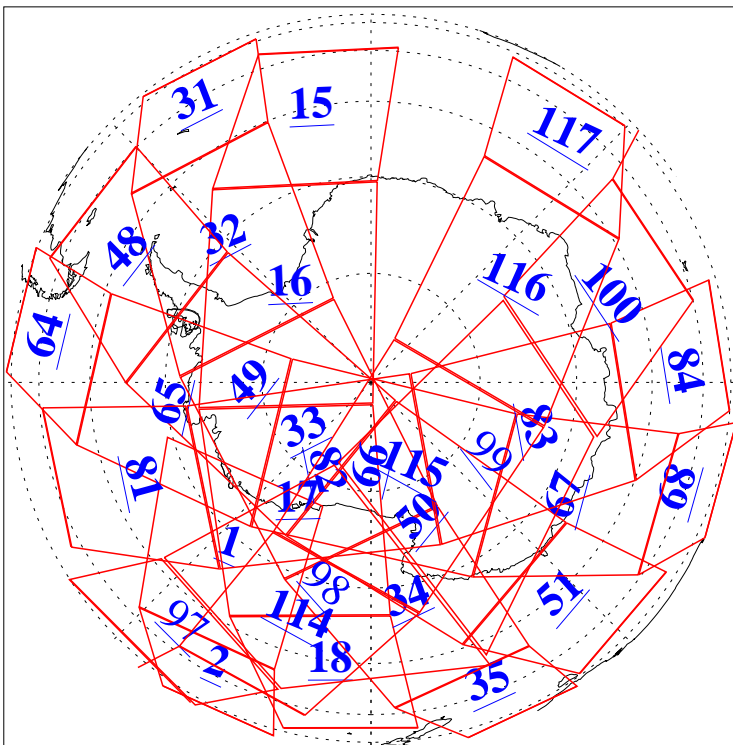

L1B Availability
AMSU Granules: 240
HSB Granules: 0
AIRS Granules: 236

18 Sep 2010
DoY 261
Aqua Day 3059
Granules: 1 to 120

Granules: 121 to 240

Legend: AMSU Available, HSB Available, AIRS Available

L1B Availability
AMSU Granules: 240
HSB Granules: 0
AIRS Granules: 236

18 Sep 2010
DoY 261
Aqua Day 3059
Ascending Granules

Descending Granules

Legend: AMSU Available, HSB Available, AIRS Available

L1B Availability
 AMSU Granules: 240
 HSB Granules: 0
 AIRS Granules: 236

18 Sep 2010
 DoY 261
 Aqua Day 3059

Northern Hemisphere Granules

Southern Hemisphere Granules

Legend: AMSU Available, HSB Available, AIRS Available