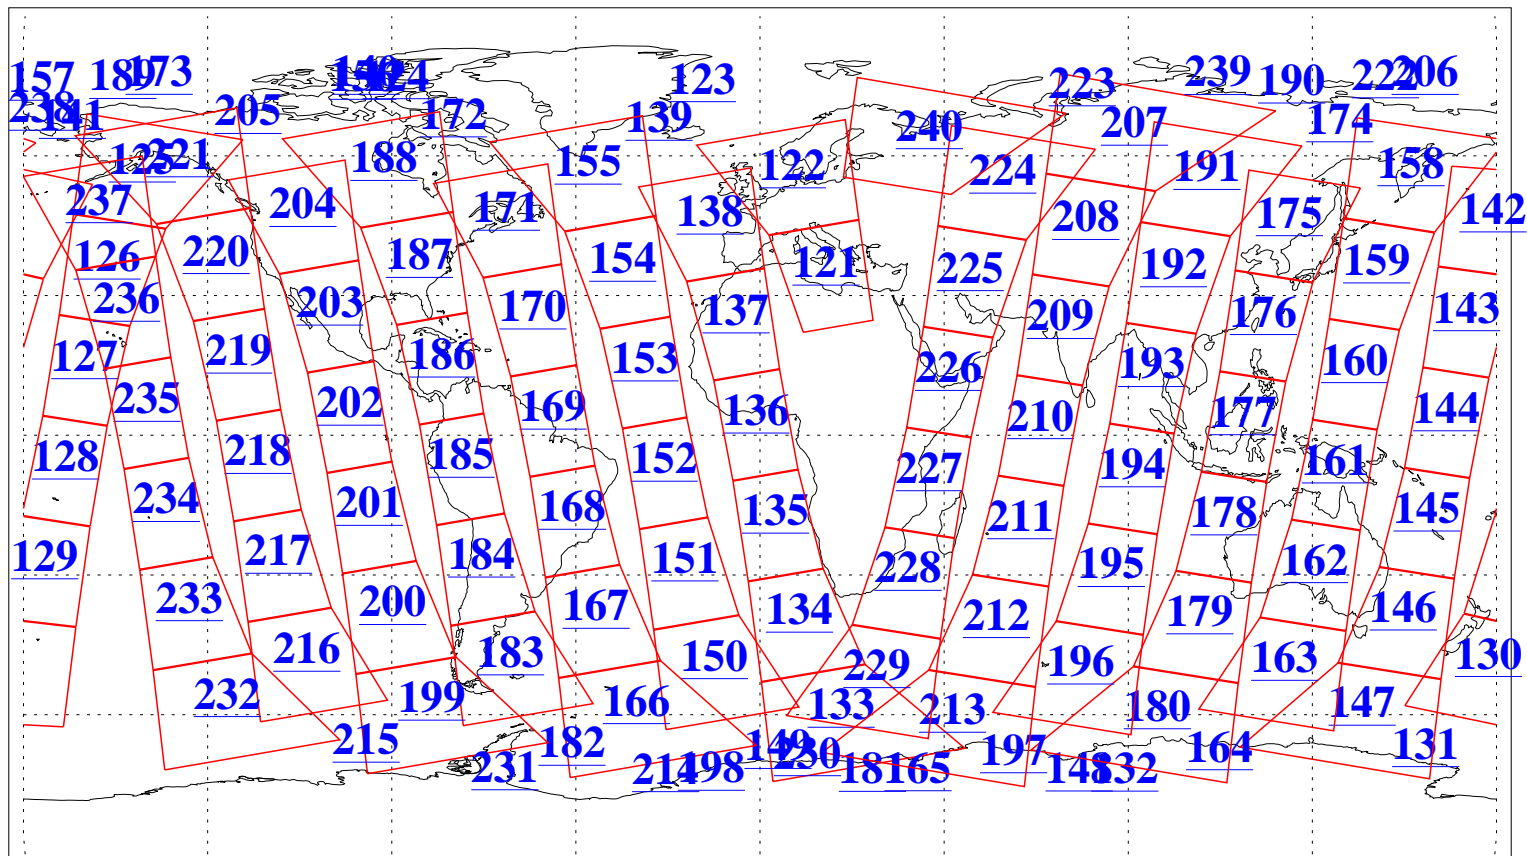

L1B Availability
AMSU Granules: 240
HSB Granules: 0
AIRS Granules: 236

18 Sep 2010
DoY 261
Aqua Day 3059
Granules: 1 to 120

Granules: 121 to 240

Legend: AMSU Available, HSB Available, AIRS Available

L1B Availability
AMSU Granules: 240
HSB Granules: 0
AIRS Granules: 236

18 Sep 2010
DoY 261
Aqua Day 3059
Ascending Granules

Descending Granules

Legend: AMSU Available, HSB Available, AIRS Available

L1B Availability
 AMSU Granules: 240
 HSB Granules: 0
 AIRS Granules: 236

18 Sep 2010
 DoY 261
 Aqua Day 3059

Northern Hemisphere Granules

Southern Hemisphere Granules

Legend: AMSU Available, HSB Available, AIRS Available