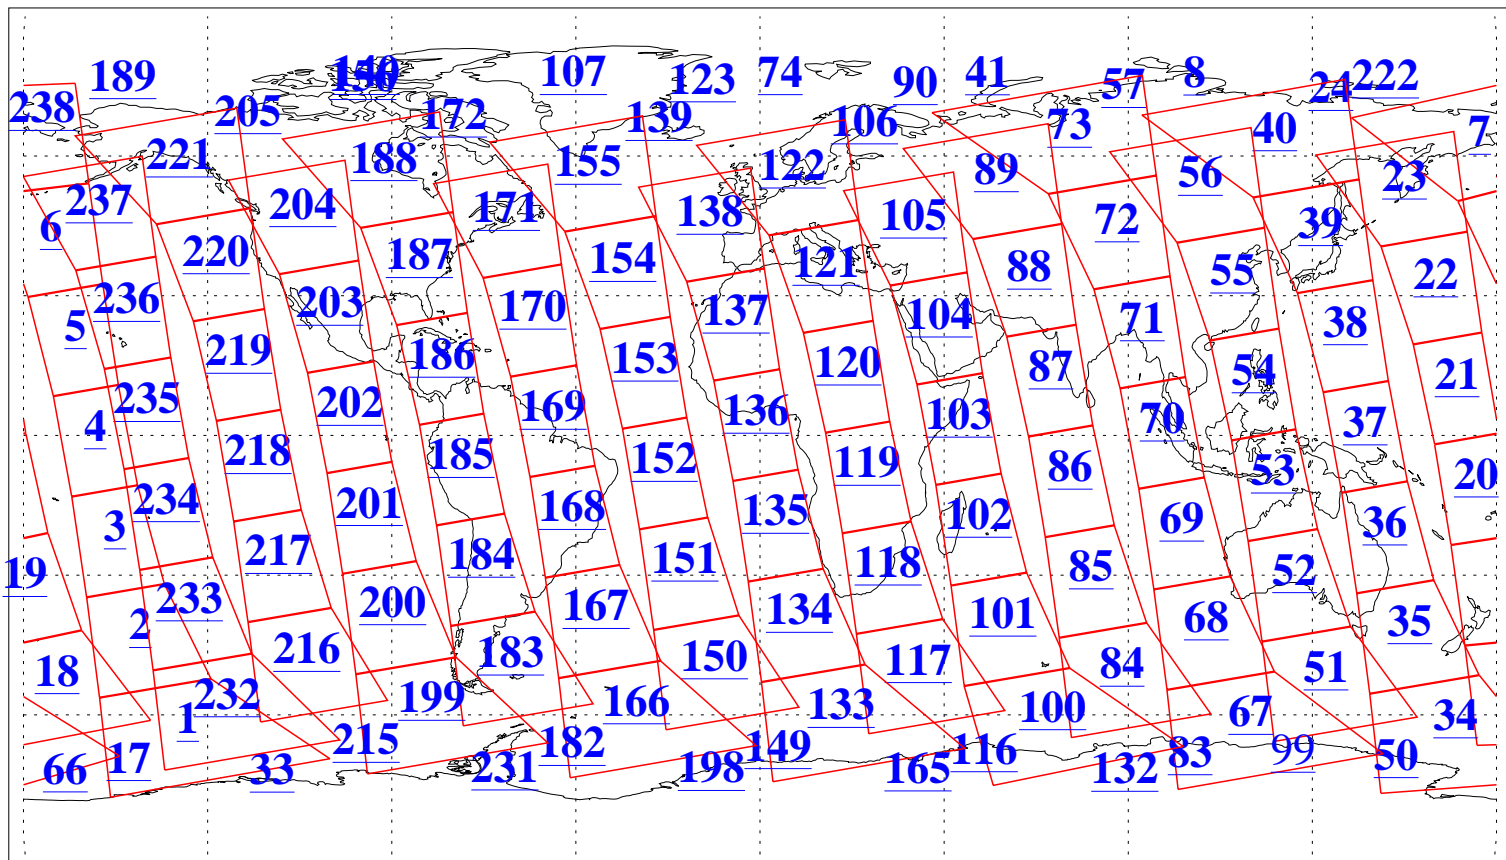

L1B Availability
AMSU Granules: 240
HSB Granules: 0
AIRS Granules: 236

18 Sep 2010
DoY 261
Aqua Day 3059
Granules: 1 to 120

Granules: 121 to 240

Legend: AMSU Available, HSB Available, AIRS Available

L1B Availability
AMSU Granules: 240
HSB Granules: 0
AIRS Granules: 236

18 Sep 2010
DoY 261
Aqua Day 3059
Ascending Granules

Descending Granules

Legend: AMSU Available, HSB Available, AIRS Available

L1B Availability
 AMSU Granules: 240
 HSB Granules: 0
 AIRS Granules: 236

18 Sep 2010
 DoY 261
 Aqua Day 3059

Northern Hemisphere Granules

Southern Hemisphere Granules

Legend: AMSU Available, HSB Available, AIRS Available