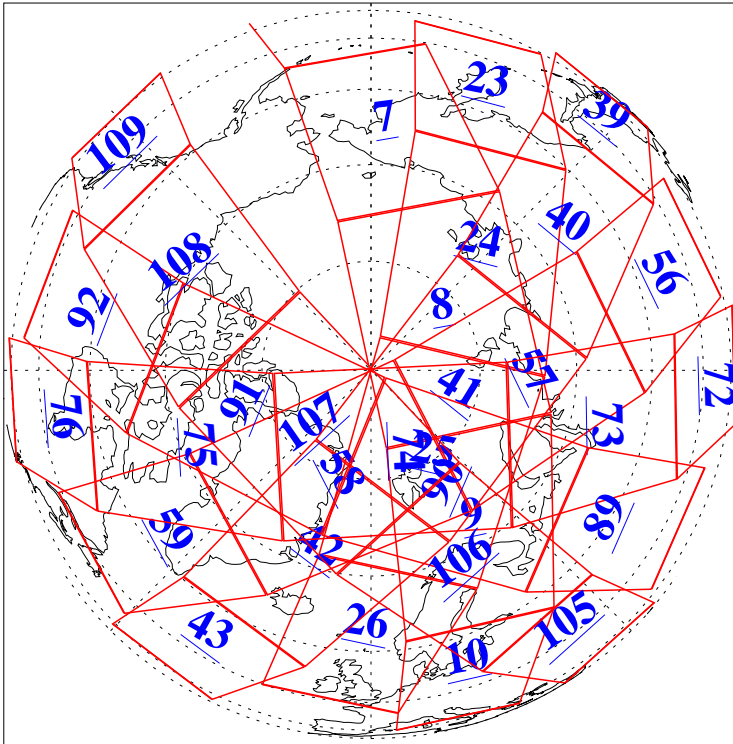

L1B Availability
AMSU Granules: 240
HSB Granules: 0
AIRS Granules: 236

18 Sep 2010
DoY 261
Aqua Day 3059
Granules: 1 to 120

Granules: 121 to 240

Legend: AMSU Available, HSB Available, AIRS Available

L1B Availability
AMSU Granules: 240
HSB Granules: 0
AIRS Granules: 236

18 Sep 2010
DoY 261
Aqua Day 3059
Ascending Granules

Descending Granules

Legend: AMSU Available, HSB Available, AIRS Available

L1B Availability
 AMSU Granules: 240
 HSB Granules: 0
 AIRS Granules: 236

18 Sep 2010
 DoY 261
 Aqua Day 3059

Northern Hemisphere Granules

Southern Hemisphere Granules

Legend: AMSU Available, HSB Available, AIRS Available