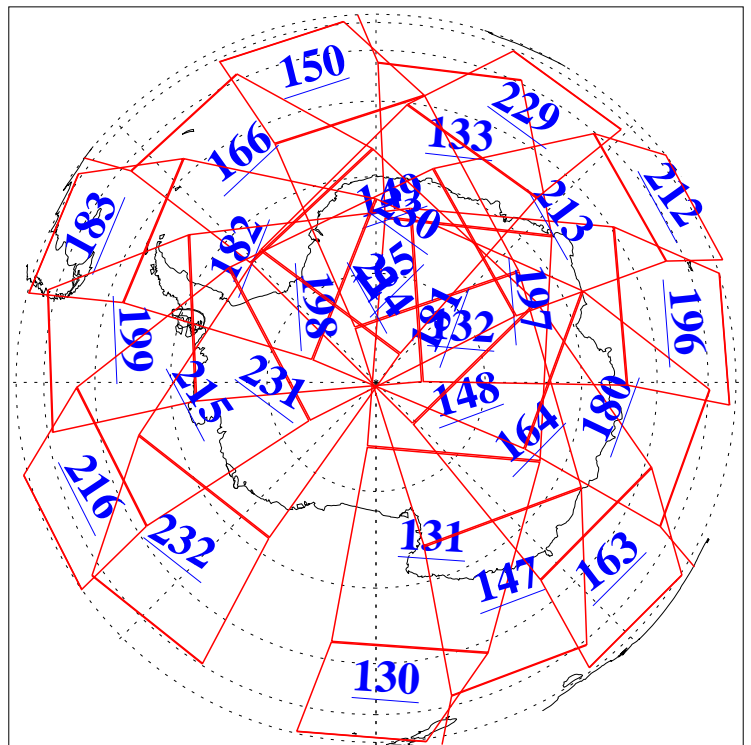

18 Sep 2010
DoY 261
Aqua Day 3059
Ascending Granules

Descending Granules

Legend: AMSU Available, HSB Available, AIRS Available

L1B Availability
 AMSU Granules: 240
 HSB Granules: 0
 AIRS Granules: 236

18 Sep 2010
 DoY 261
 Aqua Day 3059

Northern Hemisphere Granules

Southern Hemisphere Granules

Legend: AMSU Available, HSB Available, AIRS Available