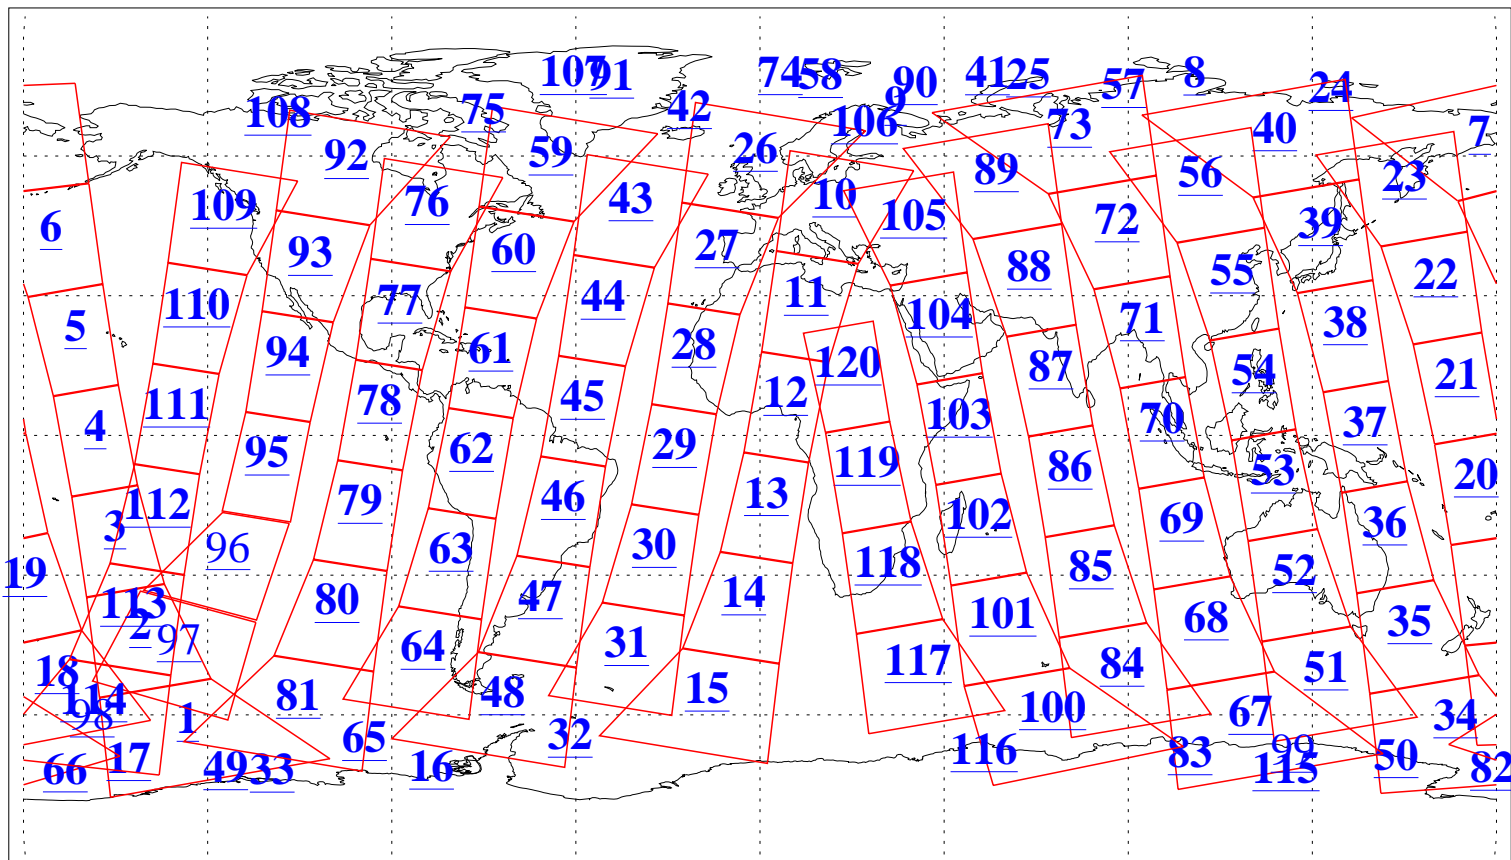

L1B Availability
AMSU Granules: 240
HSB Granules: 0
AIRS Granules: 236

18 Sep 2010
DoY 261
Aqua Day 3059
Granules: 1 to 120

Granules: 121 to 240

Legend: AMSU Available, HSB Available, AIRS Available

L1B Availability
AMSU Granules: 240
HSB Granules: 0
AIRS Granules: 236

18 Sep 2010
DoY 261
Aqua Day 3059
Ascending Granules

Descending Granules

Legend: AMSU Available, HSB Available, AIRS Available

L1B Availability
 AMSU Granules: 240
 HSB Granules: 0
 AIRS Granules: 236

18 Sep 2010
 DoY 261
 Aqua Day 3059

Northern Hemisphere Granules

Southern Hemisphere Granules

Legend: AMSU Available, HSB Available, AIRS Available