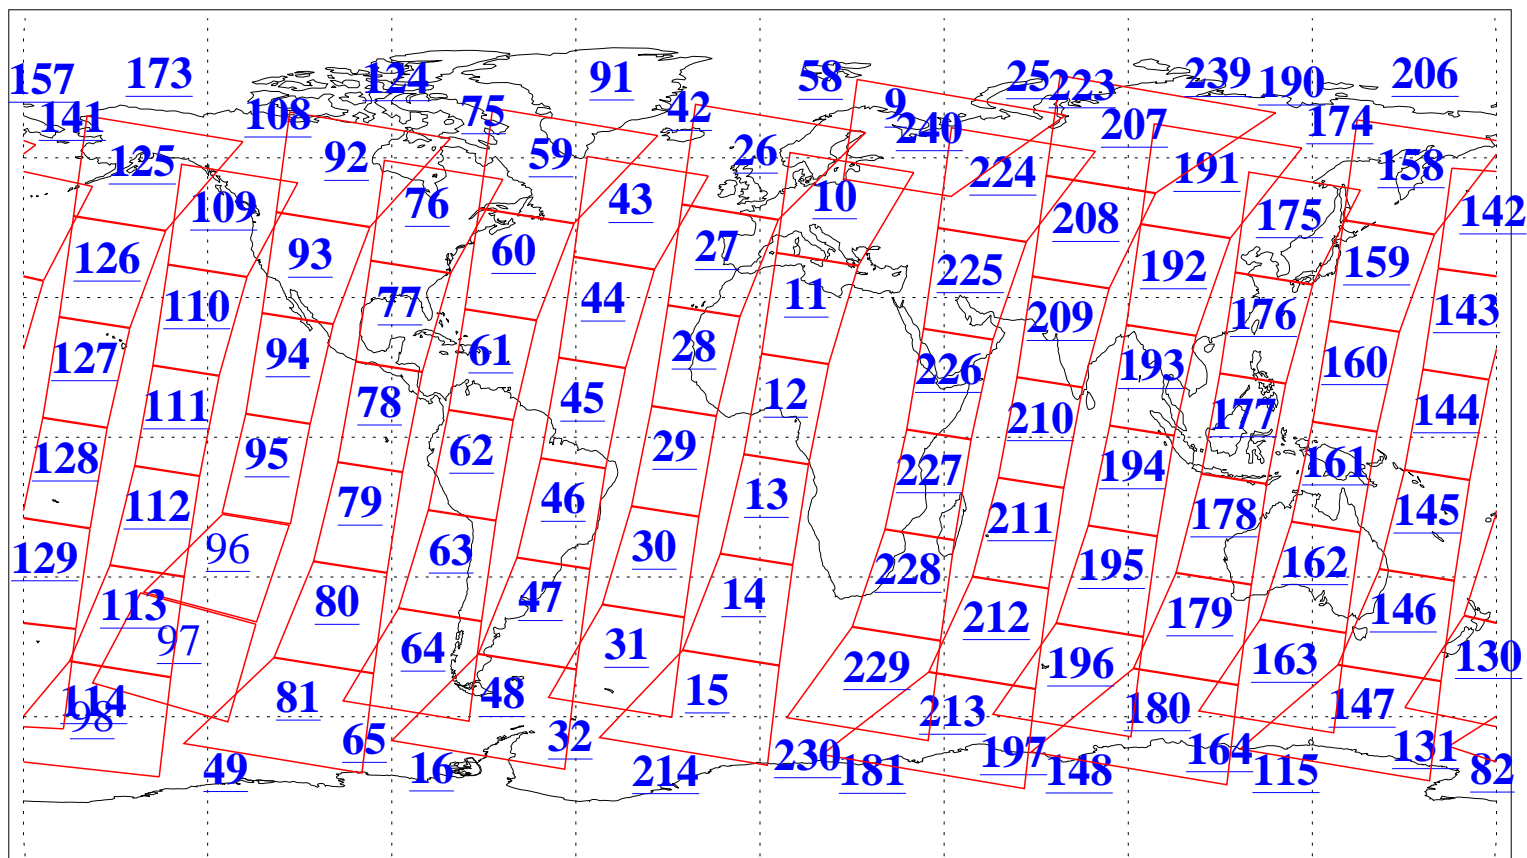

L1B Availability
AMSU Granules: 240
HSB Granules: 0
AIRS Granules: 236

18 Sep 2010
DoY 261
Aqua Day 3059
Granules: 1 to 120

Granules: 121 to 240

Legend: AMSU Available, HSB Available, AIRS Available

L1B Availability
AMSU Granules: 240
HSB Granules: 0
AIRS Granules: 236

18 Sep 2010
DoY 261
Aqua Day 3059
Ascending Granules

Descending Granules

Legend: AMSU Available, HSB Available, AIRS Available

L1B Availability
 AMSU Granules: 240
 HSB Granules: 0
 AIRS Granules: 236

18 Sep 2010
 DoY 261
 Aqua Day 3059

Northern Hemisphere Granules

Southern Hemisphere Granules

Legend: AMSU Available, HSB Available, AIRS Available