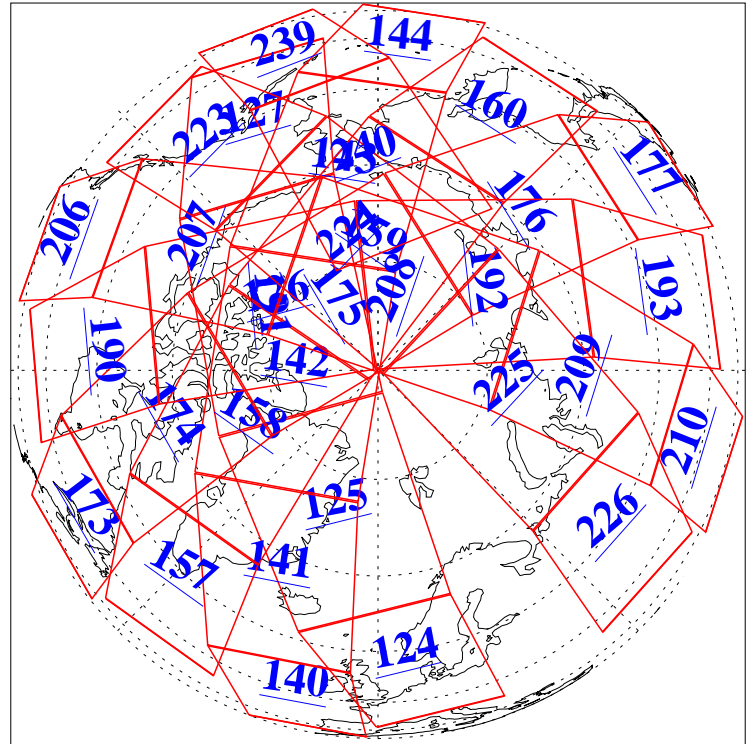

L1B Availability  
AMSU Granules: 240  
HSB Granules: 0  
AIRS Granules: 240

16 Sep 2010  
DoY 259  
Aqua Day 3057

Ascending Granules

Descending Granules

Legend: AMSU Available, HSB Available, AIRS Available

L1B Availability  
 AMSU Granules: 240  
 HSB Granules: 0  
 AIRS Granules: 240

16 Sep 2010  
 DoY 259  
 Aqua Day 3057

Northern Hemisphere Granules

Southern Hemisphere Granules

Legend: AMSU Available, HSB Available, AIRS Available