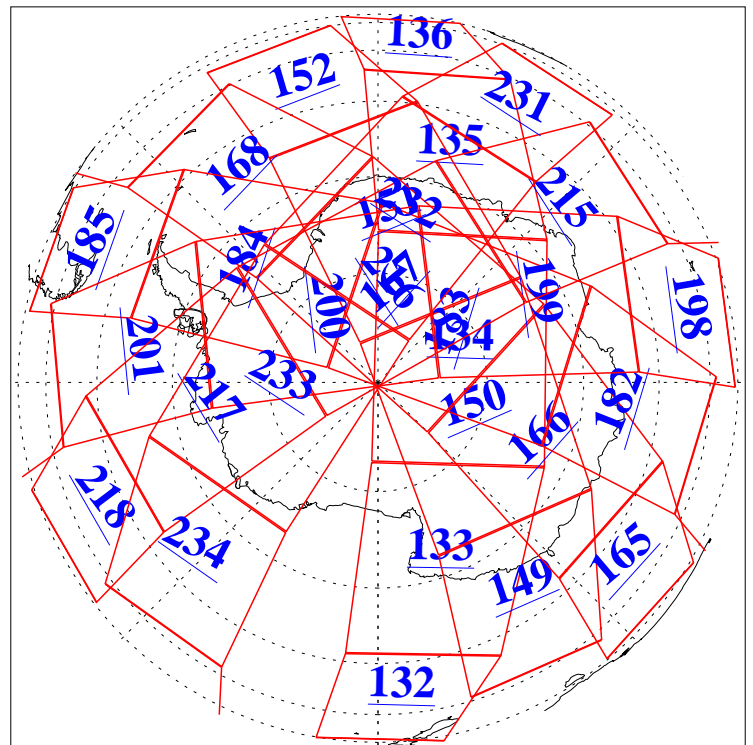

L1B Availability  
AMSU Granules: 240  
HSB Granules: 0  
AIRS Granules: 240

16 Sep 2010  
DoY 259  
Aqua Day 3057

Ascending Granules

Descending Granules

Legend: AMSU Available, HSB Available, AIRS Available

L1B Availability  
 AMSU Granules: 240  
 HSB Granules: 0  
 AIRS Granules: 240

16 Sep 2010  
 DoY 259  
 Aqua Day 3057

Northern Hemisphere Granules

Southern Hemisphere Granules

Legend: AMSU Available, HSB Available, AIRS Available