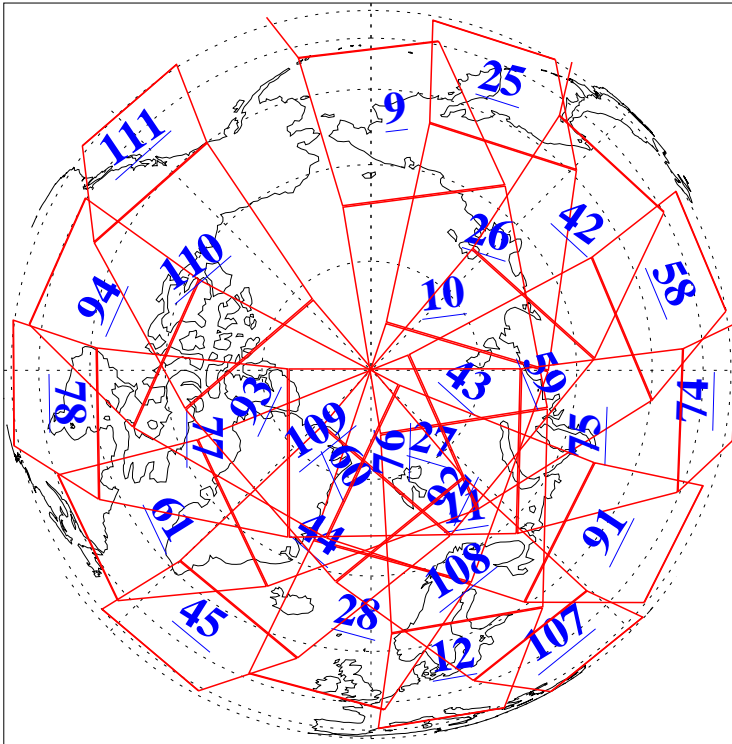

L1B Availability  
AMSU Granules: 240  
HSB Granules: 0  
AIRS Granules: 240

16 Sep 2010  
DoY 259  
Aqua Day 3057  
Granules: 1 to 120

Granules: 121 to 240

Legend: AMSU Available, HSB Available, AIRS Available

L1B Availability  
AMSU Granules: 240  
HSB Granules: 0  
AIRS Granules: 240

16 Sep 2010  
DoY 259  
Aqua Day 3057

Ascending Granules

Descending Granules

Legend: AMSU Available, HSB Available, AIRS Available

L1B Availability  
 AMSU Granules: 240  
 HSB Granules: 0  
 AIRS Granules: 240

16 Sep 2010  
 DoY 259  
 Aqua Day 3057

Northern Hemisphere Granules

Southern Hemisphere Granules

Legend: AMSU Available, HSB Available, AIRS Available