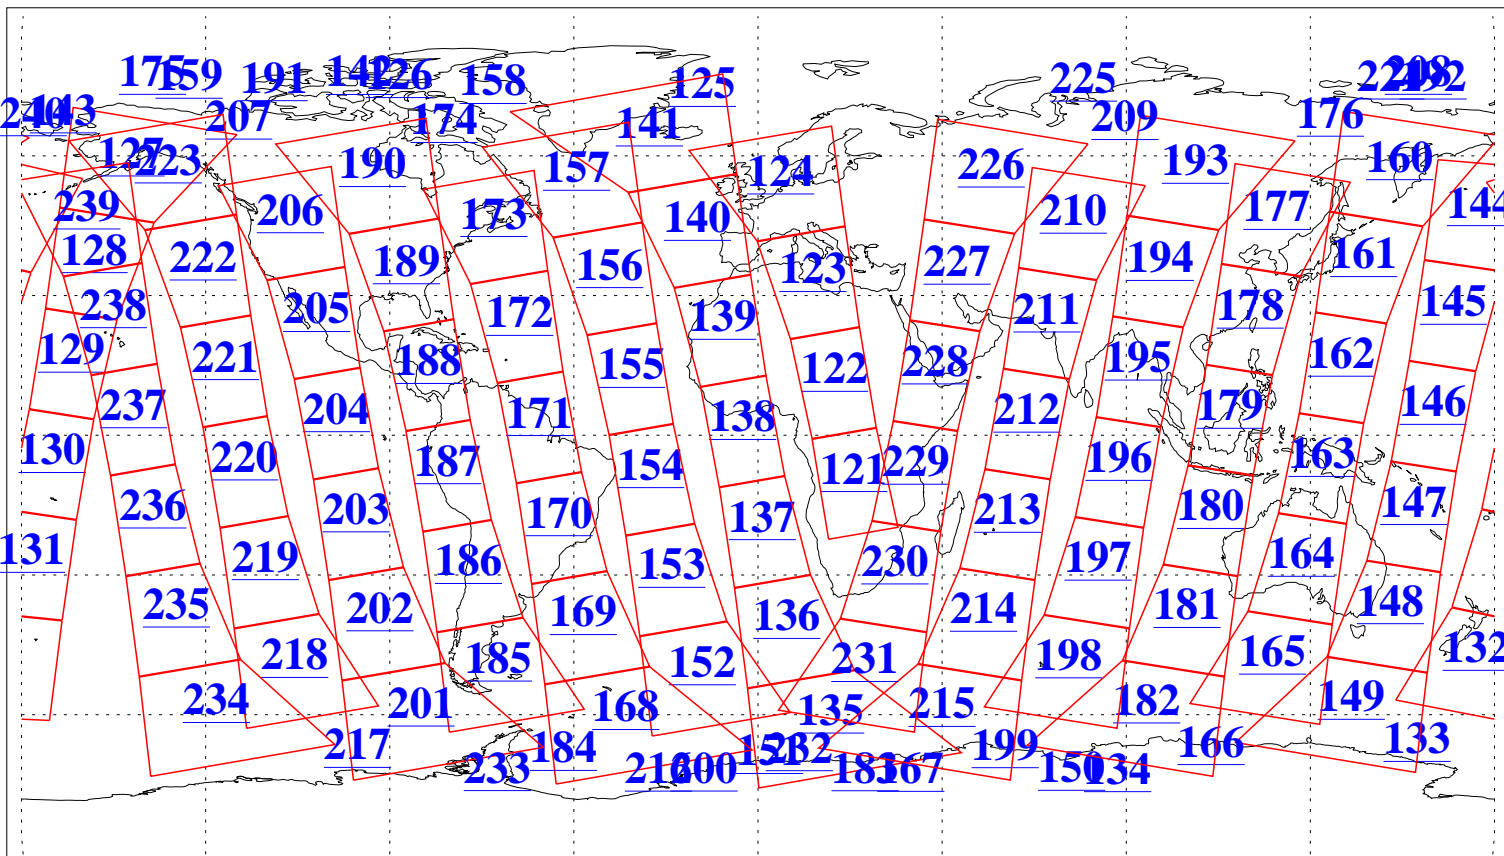

L1B Availability  
AMSU Granules: 240  
HSB Granules: 0  
AIRS Granules: 240

16 Sep 2010  
DoY 259  
Aqua Day 3057  
Granules: 1 to 120

Granules: 121 to 240

Legend: AMSU Available, HSB Available, AIRS Available

L1B Availability  
AMSU Granules: 240  
HSB Granules: 0  
AIRS Granules: 240

16 Sep 2010  
DoY 259  
Aqua Day 3057

Ascending Granules

Descending Granules

Legend: AMSU Available, HSB Available, AIRS Available

L1B Availability  
 AMSU Granules: 240  
 HSB Granules: 0  
 AIRS Granules: 240

16 Sep 2010  
 DoY 259  
 Aqua Day 3057

Northern Hemisphere Granules

Southern Hemisphere Granules

Legend: AMSU Available, HSB Available, AIRS Available