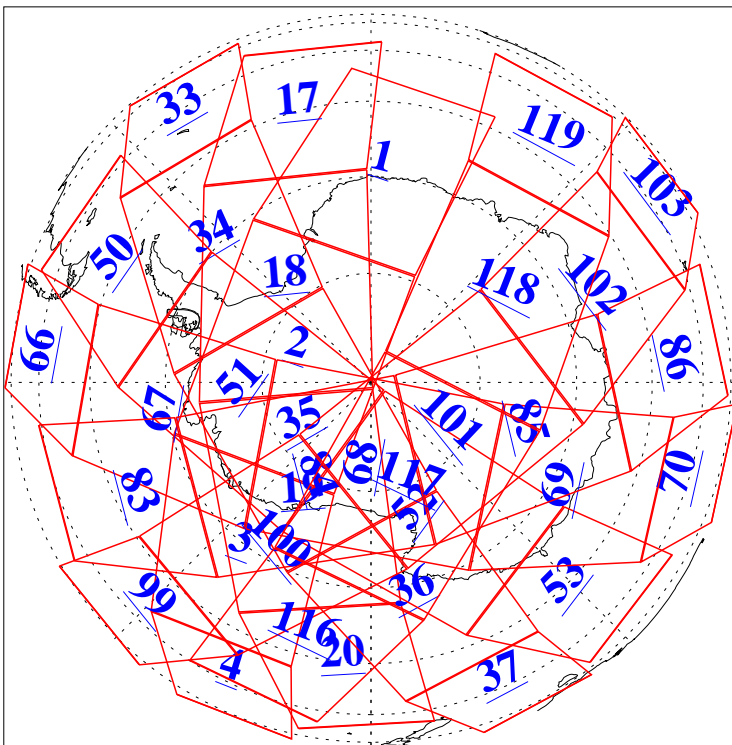

L1B Availability  
AMSU Granules: 240  
HSB Granules: 0  
AIRS Granules: 240

16 Sep 2010  
DoY 259  
Aqua Day 3057  
Granules: 1 to 120

Granules: 121 to 240

Legend: AMSU Available, HSB Available, AIRS Available

L1B Availability  
AMSU Granules: 240  
HSB Granules: 0  
AIRS Granules: 240

16 Sep 2010  
DoY 259  
Aqua Day 3057

Ascending Granules

Descending Granules

Legend: AMSU Available, HSB Available, AIRS Available

L1B Availability  
 AMSU Granules: 240  
 HSB Granules: 0  
 AIRS Granules: 240

16 Sep 2010  
 DoY 259  
 Aqua Day 3057

Northern Hemisphere Granules

Southern Hemisphere Granules

Legend: AMSU Available, HSB Available, AIRS Available