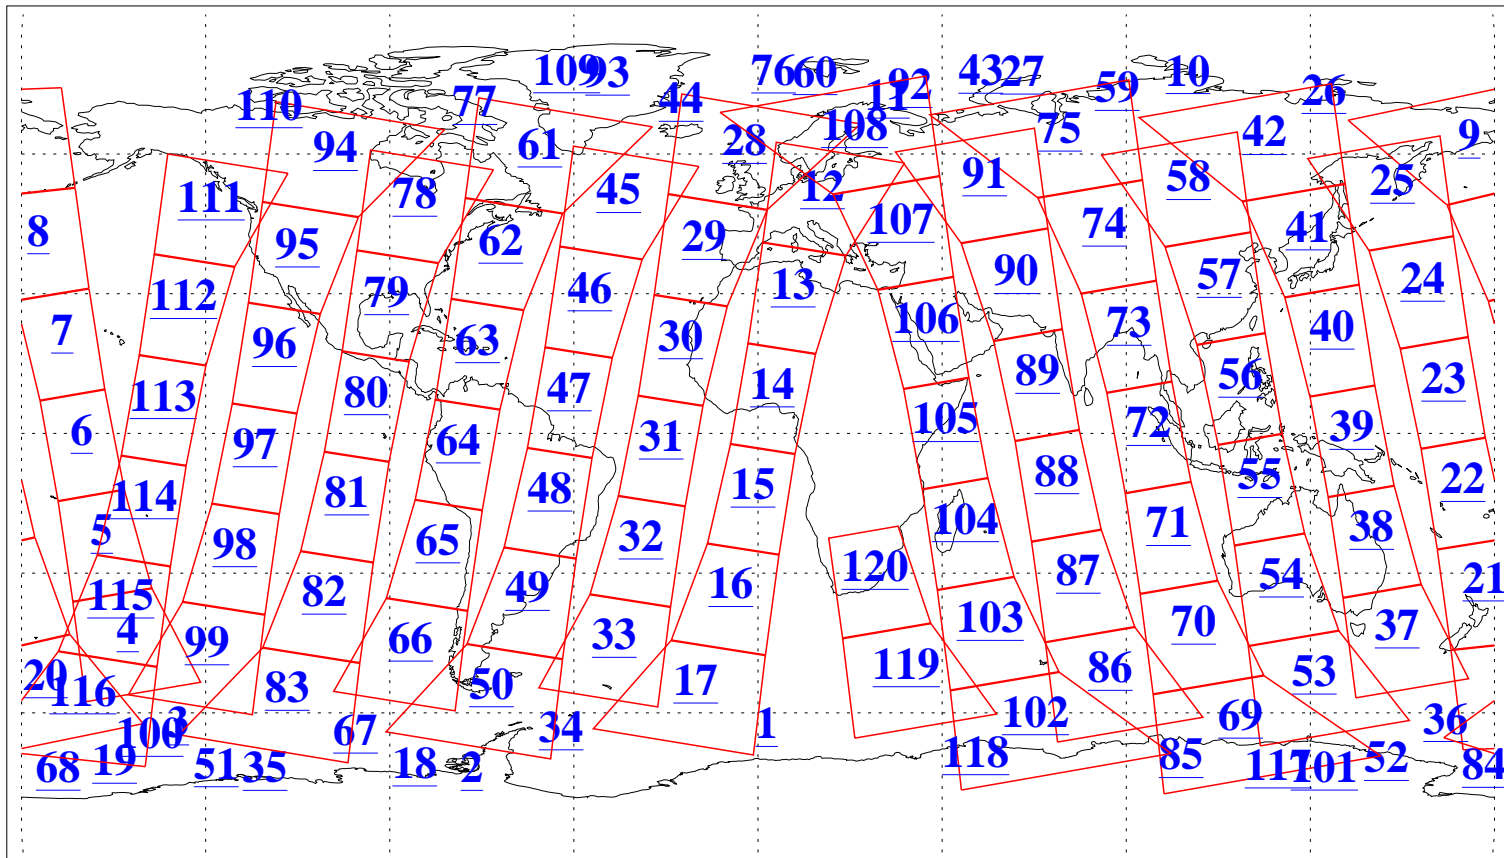

L1B Availability  
AMSU Granules: 240  
HSB Granules: 0  
AIRS Granules: 240

16 Sep 2010  
DoY 259  
Aqua Day 3057  
Granules: 1 to 120

Granules: 121 to 240

Legend: AMSU Available, HSB Available, AIRS Available

L1B Availability  
AMSU Granules: 240  
HSB Granules: 0  
AIRS Granules: 240

16 Sep 2010  
DoY 259  
Aqua Day 3057

Ascending Granules

Descending Granules

Legend: AMSU Available, HSB Available, AIRS Available

L1B Availability  
 AMSU Granules: 240  
 HSB Granules: 0  
 AIRS Granules: 240

16 Sep 2010  
 DoY 259  
 Aqua Day 3057

Northern Hemisphere Granules

Southern Hemisphere Granules

Legend: AMSU Available, HSB Available, AIRS Available