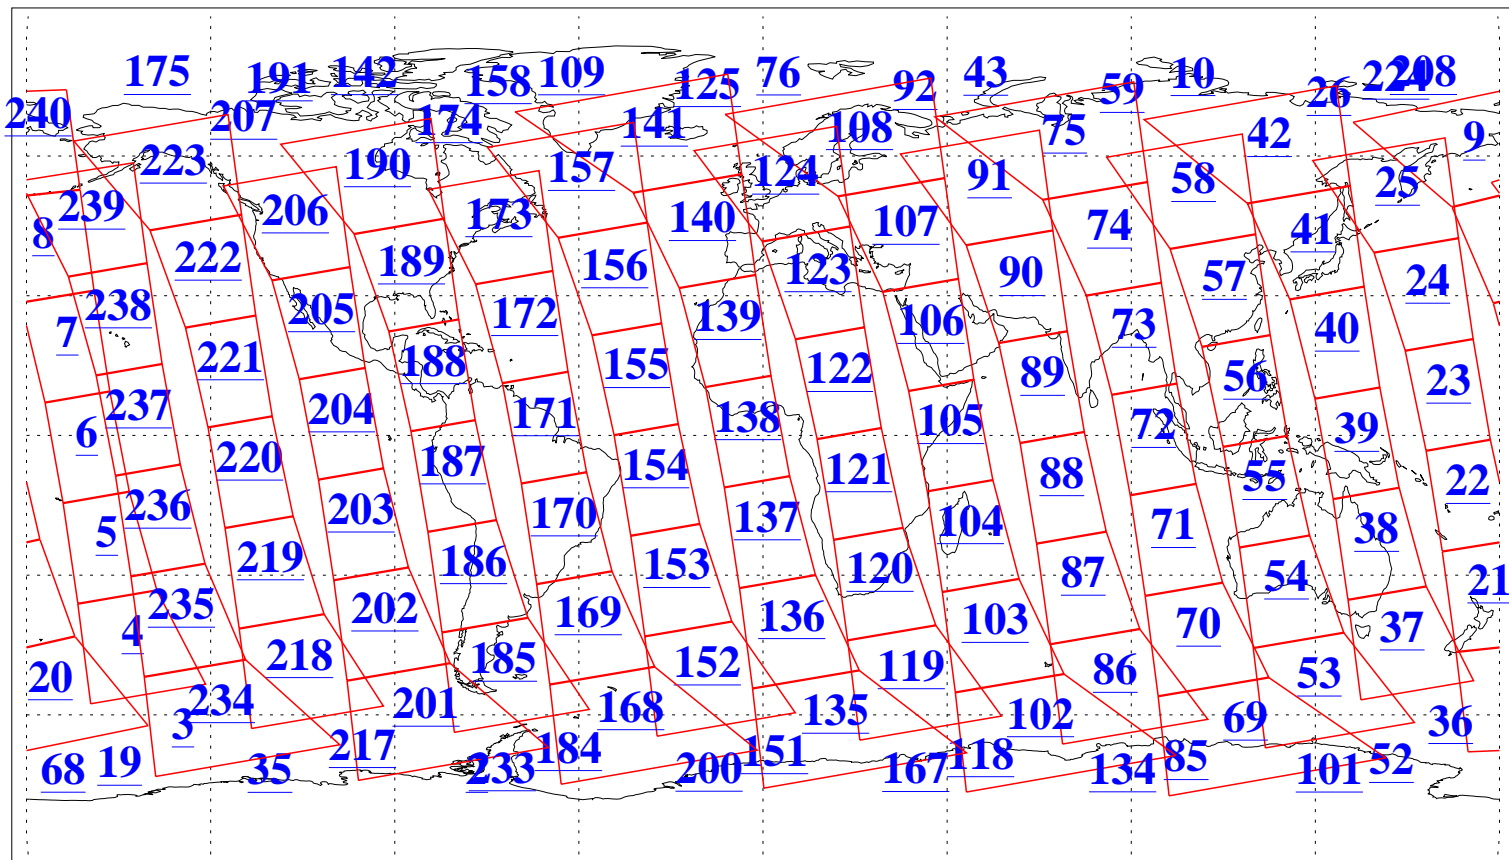

L1B Availability  
AMSU Granules: 240  
HSB Granules: 0  
AIRS Granules: 240

16 Sep 2010  
DoY 259  
Aqua Day 3057  
Granules: 1 to 120

Granules: 121 to 240

Legend: AMSU Available, HSB Available, AIRS Available

L1B Availability  
AMSU Granules: 240  
HSB Granules: 0  
AIRS Granules: 240

16 Sep 2010  
DoY 259  
Aqua Day 3057

Ascending Granules

Descending Granules

Legend: AMSU Available, HSB Available, AIRS Available

L1B Availability  
 AMSU Granules: 240  
 HSB Granules: 0  
 AIRS Granules: 240

16 Sep 2010  
 DoY 259  
 Aqua Day 3057

Northern Hemisphere Granules

Southern Hemisphere Granules

Legend: AMSU Available, HSB Available, AIRS Available