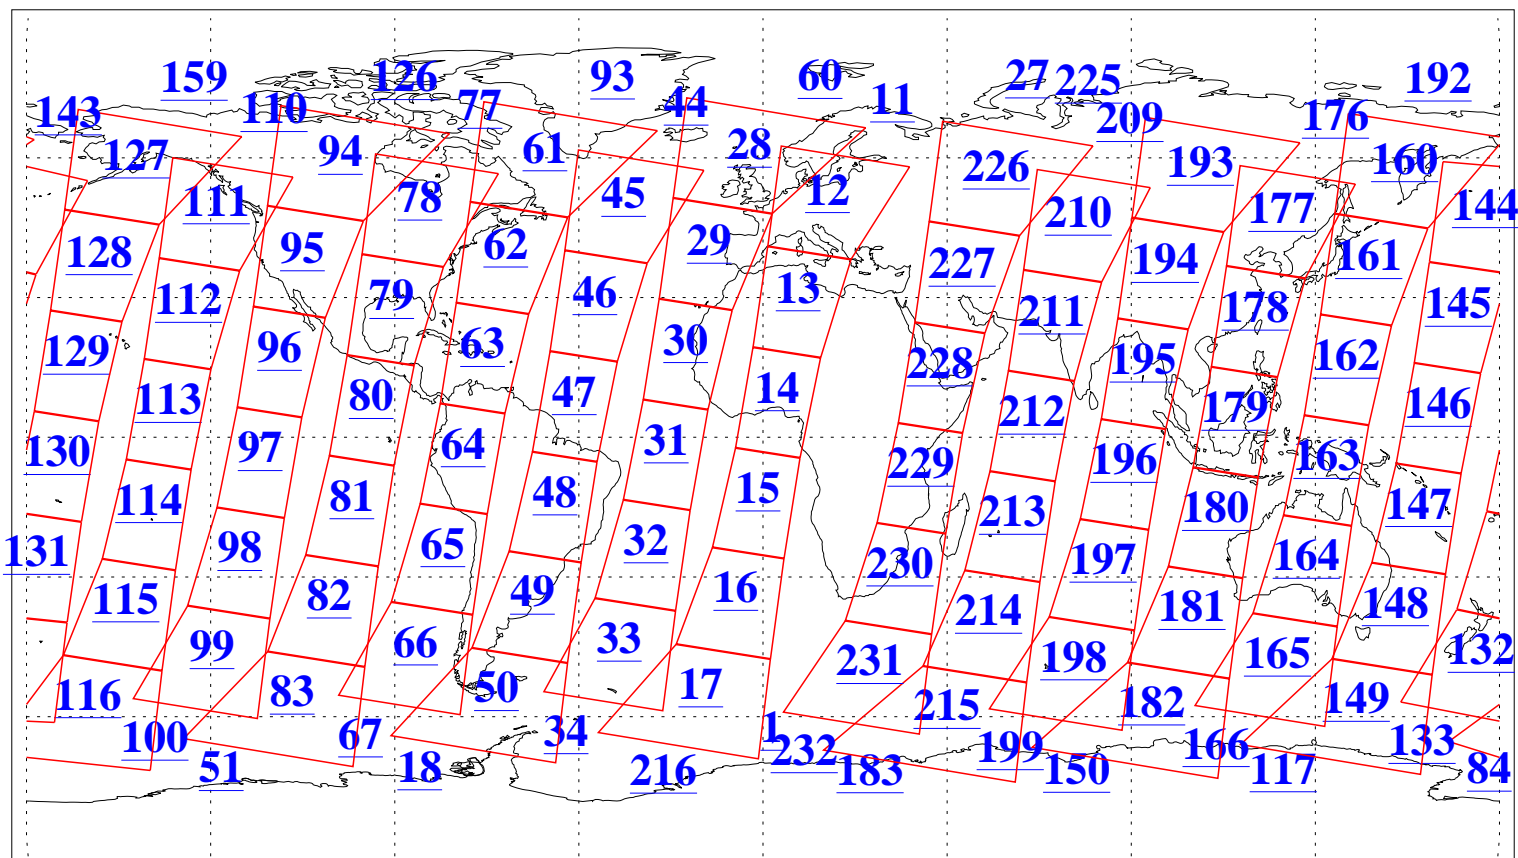

L1B Availability  
AMSU Granules: 240  
HSB Granules: 0  
AIRS Granules: 240

16 Sep 2010  
DoY 259  
Aqua Day 3057  
Granules: 1 to 120

Granules: 121 to 240

Legend: AMSU Available, HSB Available, AIRS Available

L1B Availability  
AMSU Granules: 240  
HSB Granules: 0  
AIRS Granules: 240

16 Sep 2010  
DoY 259  
Aqua Day 3057

Ascending Granules

Descending Granules

Legend: AMSU Available, HSB Available, AIRS Available

L1B Availability  
 AMSU Granules: 240  
 HSB Granules: 0  
 AIRS Granules: 240

16 Sep 2010  
 DoY 259  
 Aqua Day 3057

Northern Hemisphere Granules

Southern Hemisphere Granules

Legend: AMSU Available, HSB Available, AIRS Available