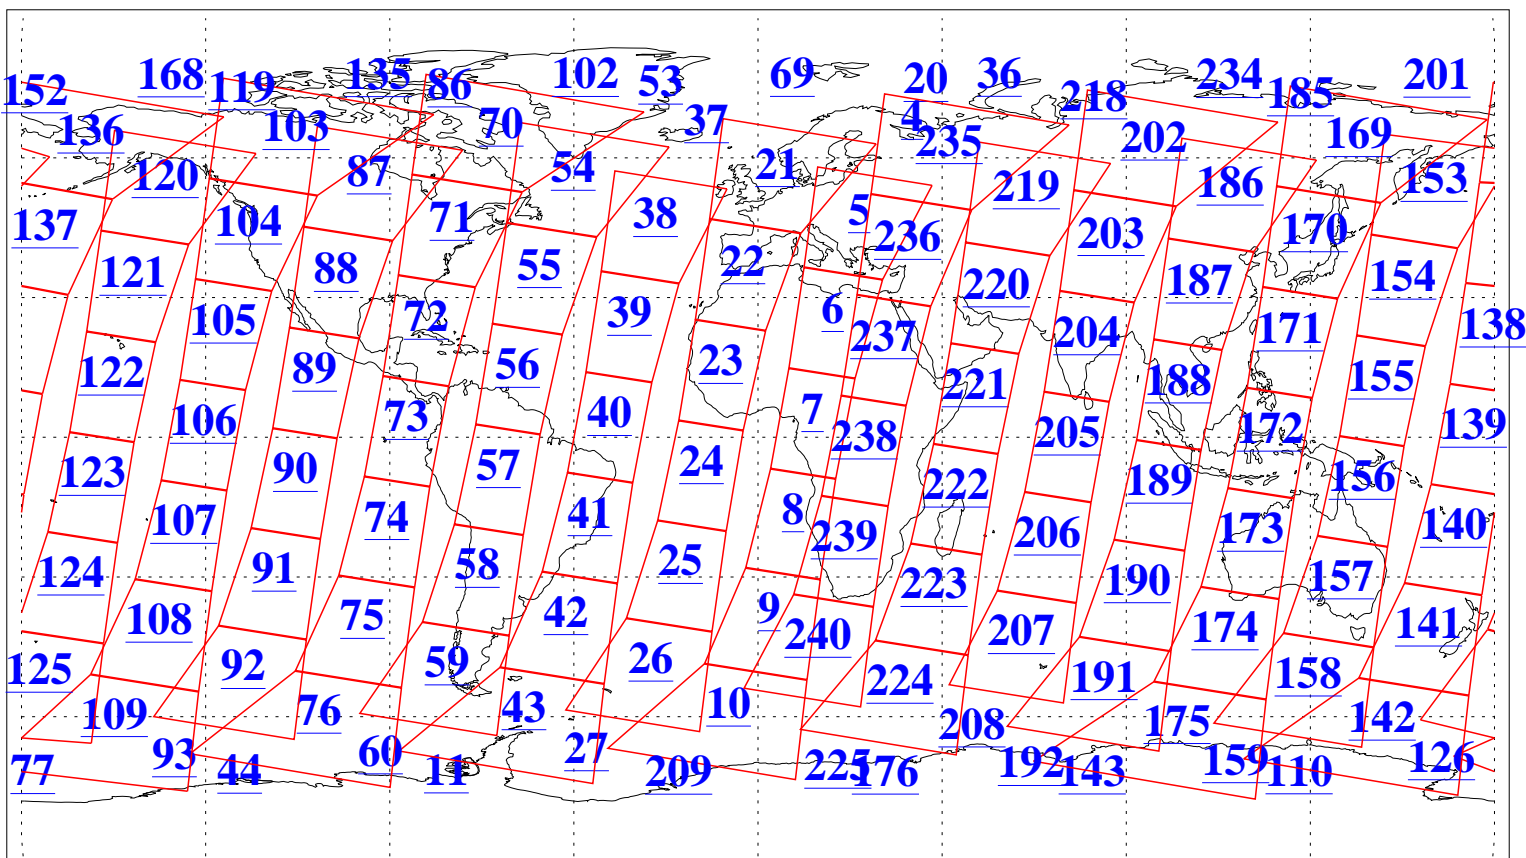

L1B Availability
AMSU Granules: 240
HSB Granules: 0
AIRS Granules: 240

15 Sep 2010
DoY 258
Aqua Day 3056
Granules: 1 to 120

Granules: 121 to 240

Legend: AMSU Available, HSB Available, AIRS Available

L1B Availability
AMSU Granules: 240
HSB Granules: 0
AIRS Granules: 240

15 Sep 2010
DoY 258
Aqua Day 3056

Ascending Granules

Descending Granules

Legend: AMSU Available, HSB Available, AIRS Available