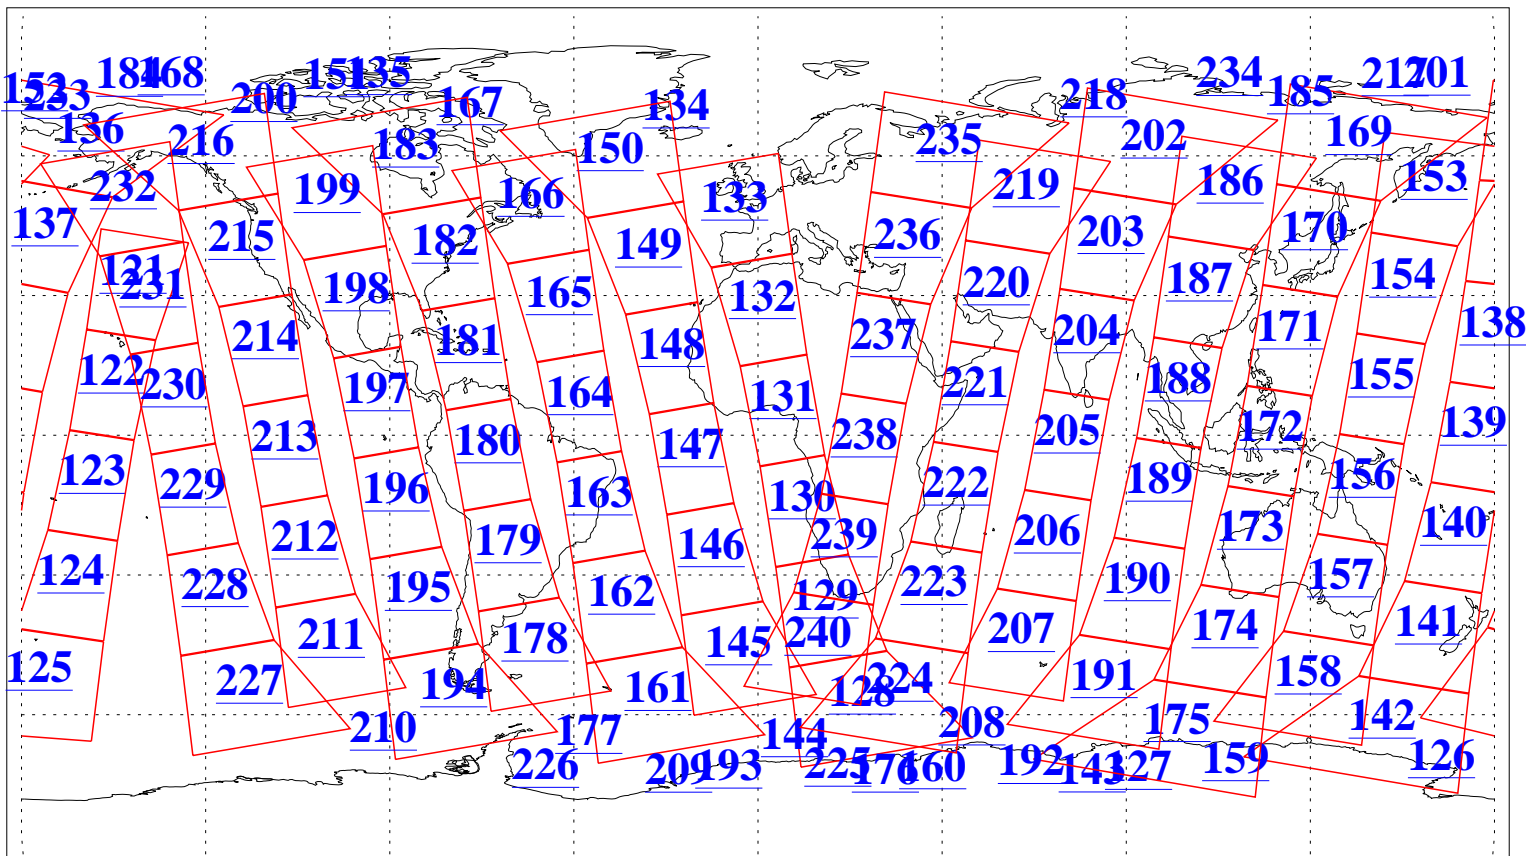

L1B Availability
AMSU Granules: 240
HSB Granules: 0
AIRS Granules: 240

15 Sep 2010
DoY 258
Aqua Day 3056
Granules: 1 to 120

Granules: 121 to 240

Legend: AMSU Available, HSB Available, AIRS Available

L1B Availability
AMSU Granules: 240
HSB Granules: 0
AIRS Granules: 240

15 Sep 2010
DoY 258
Aqua Day 3056

Ascending Granules

Descending Granules

Legend: AMSU Available, HSB Available, AIRS Available