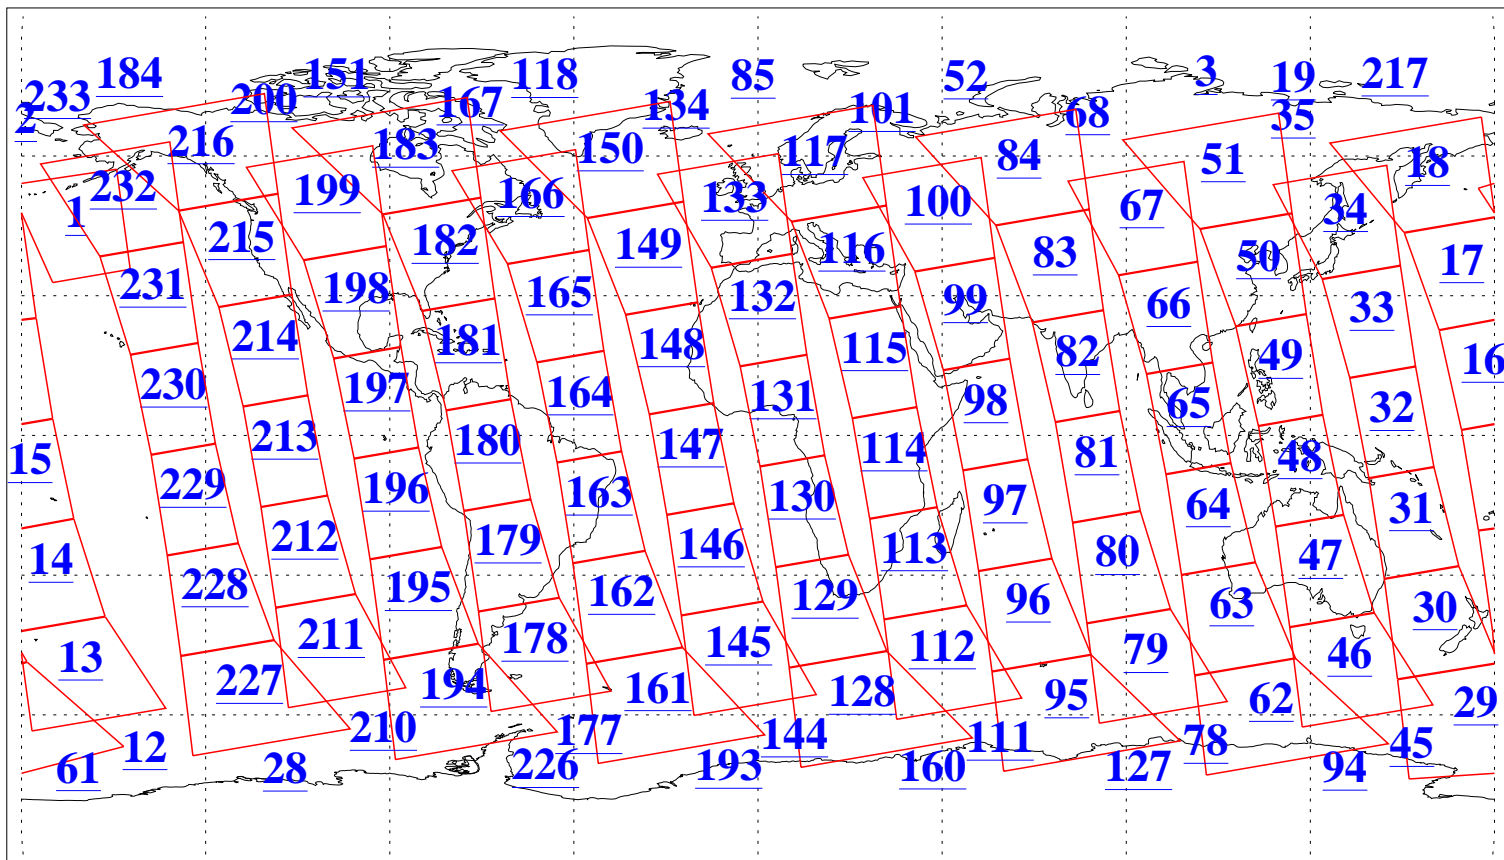

L1B Availability
AMSU Granules: 240
HSB Granules: 0
AIRS Granules: 240

15 Sep 2010
DoY 258
Aqua Day 3056
Granules: 1 to 120

Granules: 121 to 240

Legend: AMSU Available, HSB Available, AIRS Available

L1B Availability
AMSU Granules: 240
HSB Granules: 0
AIRS Granules: 240

15 Sep 2010
DoY 258
Aqua Day 3056

Ascending Granules

Descending Granules

Legend: AMSU Available, HSB Available, AIRS Available