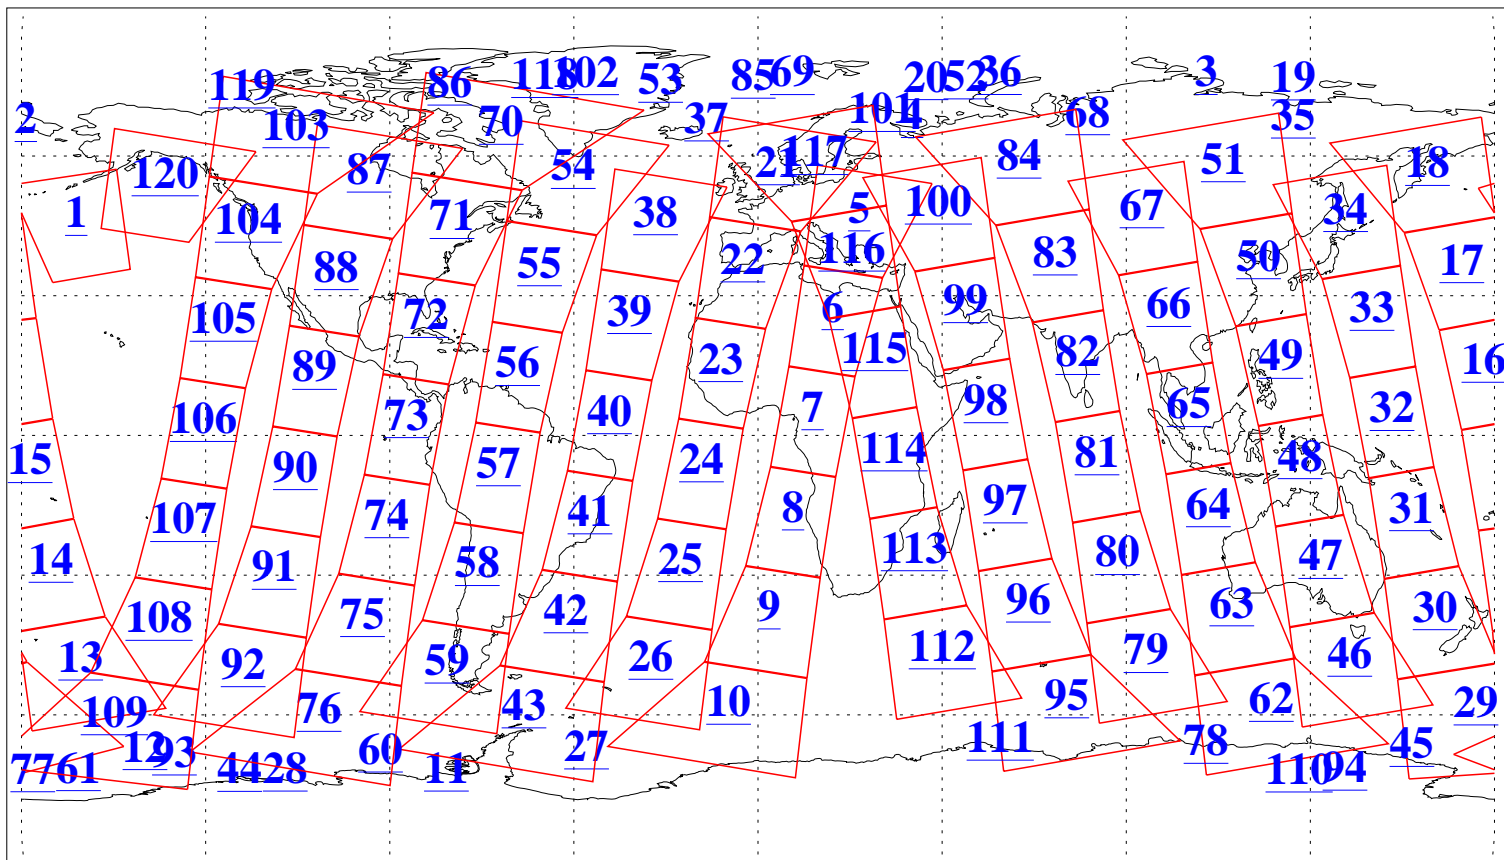

L1B Availability
AMSU Granules: 240
HSB Granules: 0
AIRS Granules: 240

15 Sep 2010
DoY 258
Aqua Day 3056
Granules: 1 to 120

Granules: 121 to 240

Legend: AMSU Available, HSB Available, AIRS Available

L1B Availability
AMSU Granules: 240
HSB Granules: 0
AIRS Granules: 240

15 Sep 2010
DoY 258
Aqua Day 3056

Ascending Granules

Descending Granules

Legend: AMSU Available, HSB Available, AIRS Available