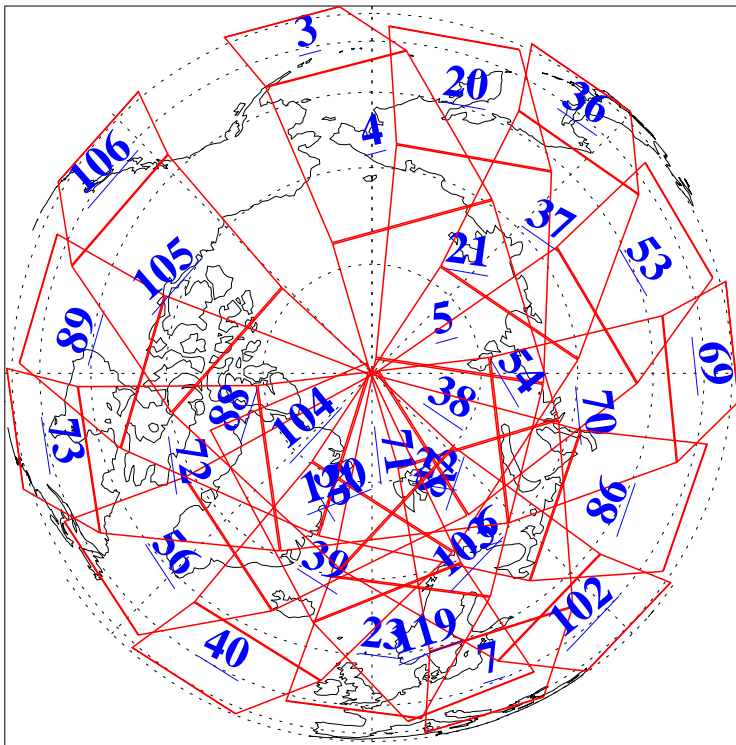

L1B Availability  
AMSU Granules: 240  
HSB Granules: 0  
AIRS Granules: 240

13 Sep 2010  
DoY 256  
Aqua Day 3054  
Granules: 1 to 120

Granules: 121 to 240

Legend: AMSU Available, HSB Available, AIRS Available

L1B Availability  
AMSU Granules: 240  
HSB Granules: 0  
AIRS Granules: 240

13 Sep 2010  
DoY 256  
Aqua Day 3054

Ascending Granules

Descending Granules

Legend: AMSU Available, HSB Available, AIRS Available

L1B Availability  
 AMSU Granules: 240  
 HSB Granules: 0  
 AIRS Granules: 240

13 Sep 2010  
 DoY 256  
 Aqua Day 3054

Northern Hemisphere Granules

Southern Hemisphere Granules

Legend: AMSU Available, HSB Available, AIRS Available