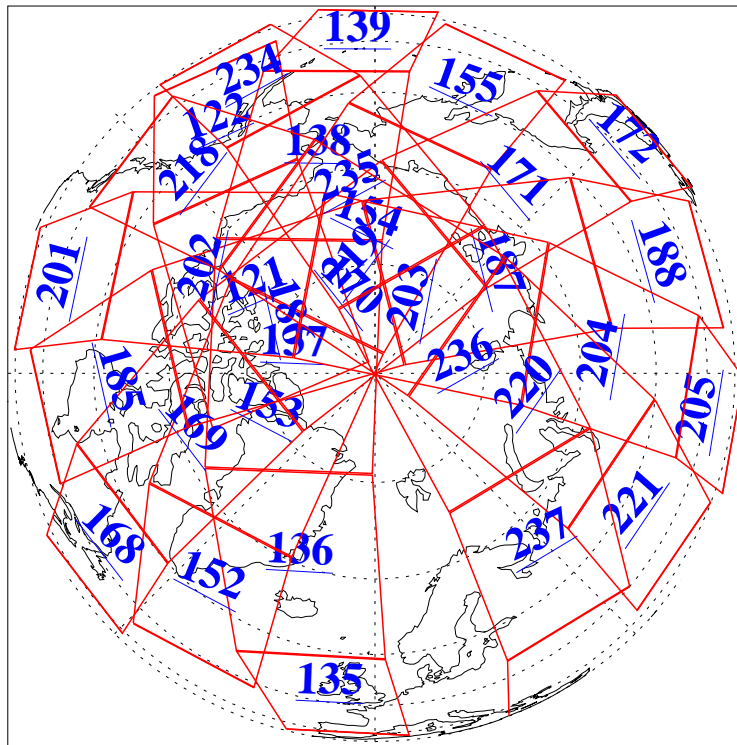

L1B Availability  
AMSU Granules: 240  
HSB Granules: 0  
AIRS Granules: 240

13 Sep 2010  
DoY 256  
Aqua Day 3054  
Granules: 1 to 120

Granules: 121 to 240

Legend: AMSU Available, HSB Available, AIRS Available

L1B Availability  
AMSU Granules: 240  
HSB Granules: 0  
AIRS Granules: 240

13 Sep 2010  
DoY 256  
Aqua Day 3054

Ascending Granules

Descending Granules

Legend: AMSU Available, HSB Available, AIRS Available

L1B Availability  
 AMSU Granules: 240  
 HSB Granules: 0  
 AIRS Granules: 240

13 Sep 2010  
 DoY 256  
 Aqua Day 3054

Northern Hemisphere Granules

Southern Hemisphere Granules

Legend: AMSU Available, HSB Available, AIRS Available