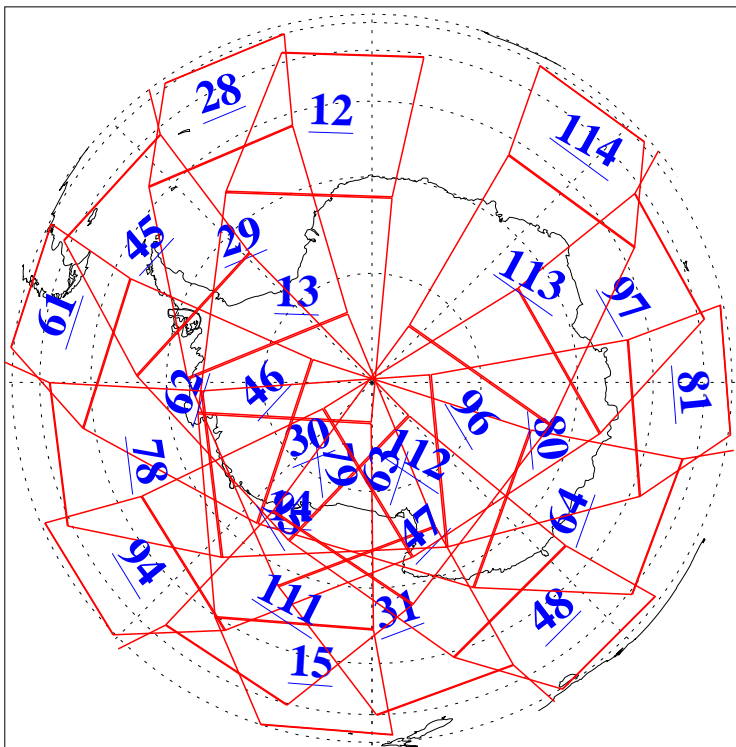

L1B Availability  
AMSU Granules: 240  
HSB Granules: 0  
AIRS Granules: 240

13 Sep 2010  
DoY 256  
Aqua Day 3054  
Granules: 1 to 120

Granules: 121 to 240

Legend: AMSU Available, HSB Available, AIRS Available

L1B Availability  
AMSU Granules: 240  
HSB Granules: 0  
AIRS Granules: 240

13 Sep 2010  
DoY 256  
Aqua Day 3054

Ascending Granules

Descending Granules

Legend: AMSU Available, HSB Available, AIRS Available

L1B Availability  
 AMSU Granules: 240  
 HSB Granules: 0  
 AIRS Granules: 240

13 Sep 2010  
 DoY 256  
 Aqua Day 3054

Northern Hemisphere Granules

Southern Hemisphere Granules

Legend: AMSU Available, HSB Available, AIRS Available