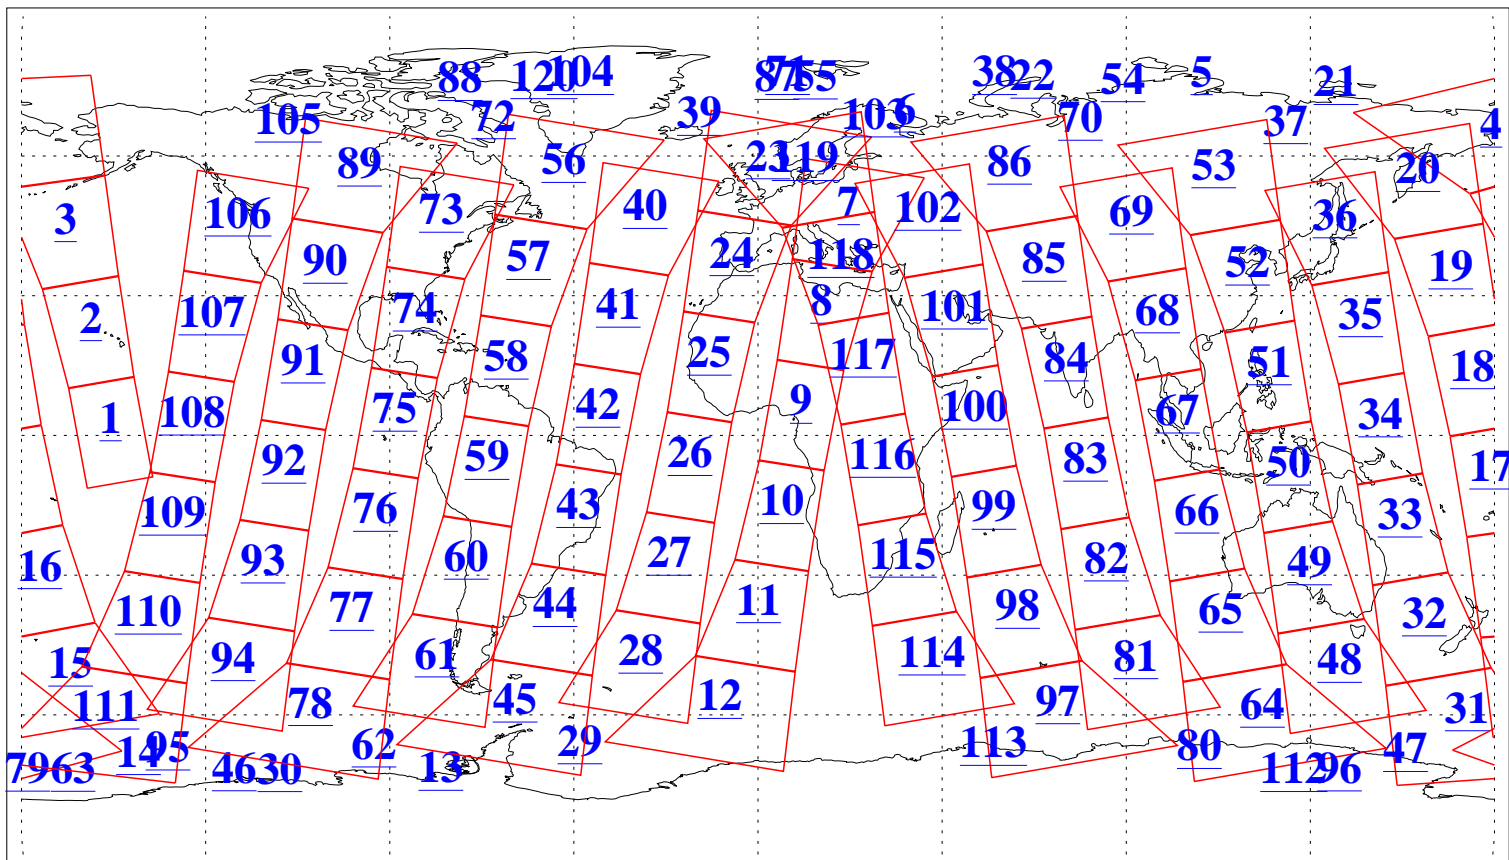

L1B Availability  
AMSU Granules: 240  
HSB Granules: 0  
AIRS Granules: 240

13 Sep 2010  
DoY 256  
Aqua Day 3054  
Granules: 1 to 120

Granules: 121 to 240

Legend: AMSU Available, HSB Available, AIRS Available

L1B Availability  
AMSU Granules: 240  
HSB Granules: 0  
AIRS Granules: 240

13 Sep 2010  
DoY 256  
Aqua Day 3054

Ascending Granules

Descending Granules

Legend: AMSU Available, HSB Available, AIRS Available

L1B Availability  
 AMSU Granules: 240  
 HSB Granules: 0  
 AIRS Granules: 240

13 Sep 2010  
 DoY 256  
 Aqua Day 3054

Northern Hemisphere Granules

Southern Hemisphere Granules

Legend: AMSU Available, HSB Available, AIRS Available