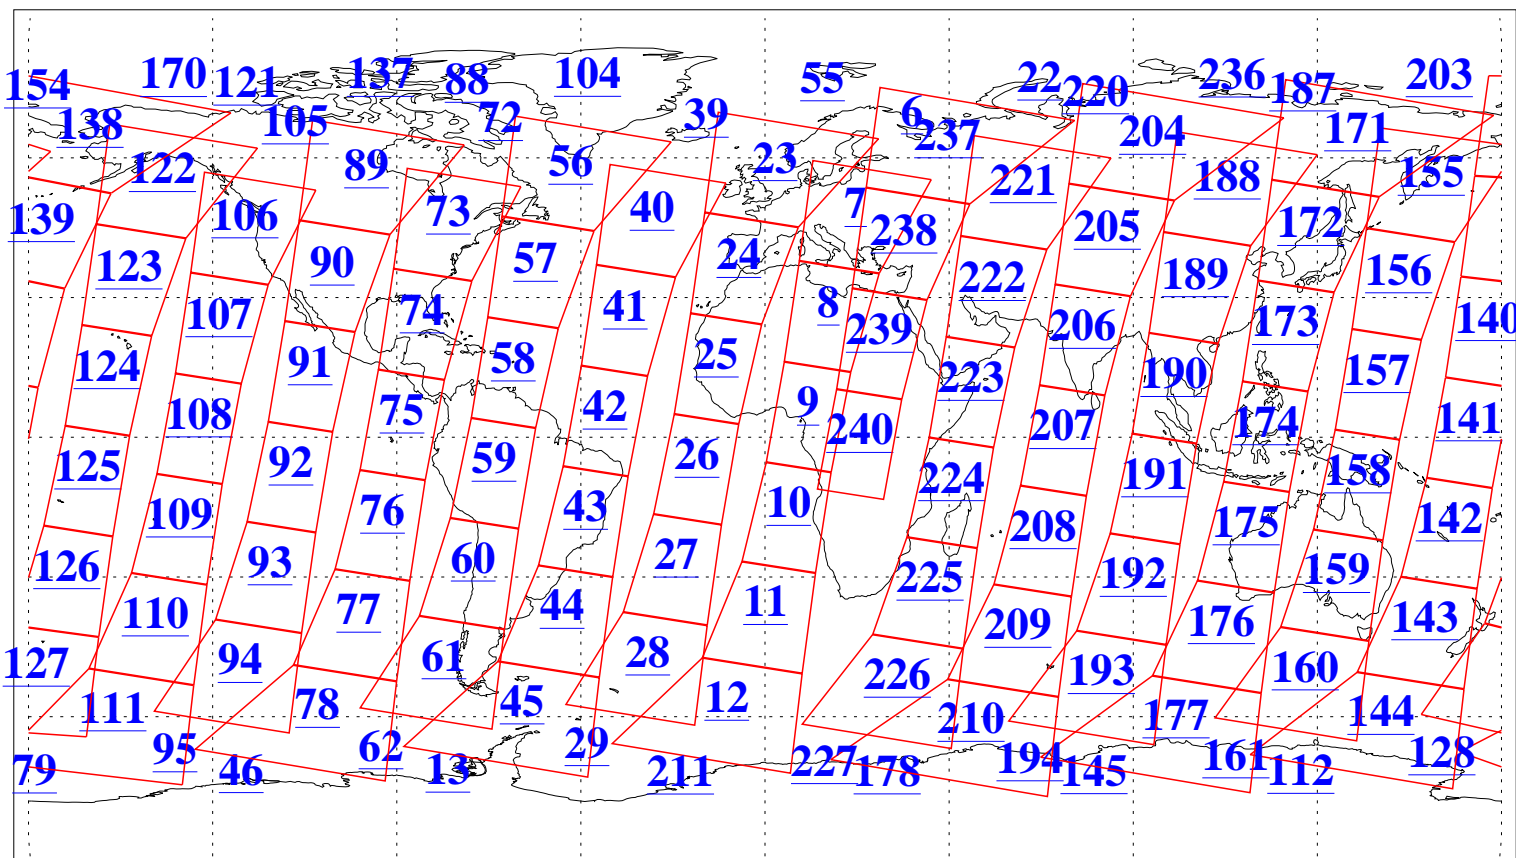

L1B Availability  
AMSU Granules: 240  
HSB Granules: 0  
AIRS Granules: 240

13 Sep 2010  
DoY 256  
Aqua Day 3054  
Granules: 1 to 120

Granules: 121 to 240

Legend: AMSU Available, HSB Available, AIRS Available

L1B Availability  
AMSU Granules: 240  
HSB Granules: 0  
AIRS Granules: 240

13 Sep 2010  
DoY 256  
Aqua Day 3054

Ascending Granules

Descending Granules

Legend: AMSU Available, HSB Available, AIRS Available

L1B Availability  
 AMSU Granules: 240  
 HSB Granules: 0  
 AIRS Granules: 240

13 Sep 2010  
 DoY 256  
 Aqua Day 3054

Northern Hemisphere Granules

Southern Hemisphere Granules

Legend: AMSU Available, HSB Available, AIRS Available