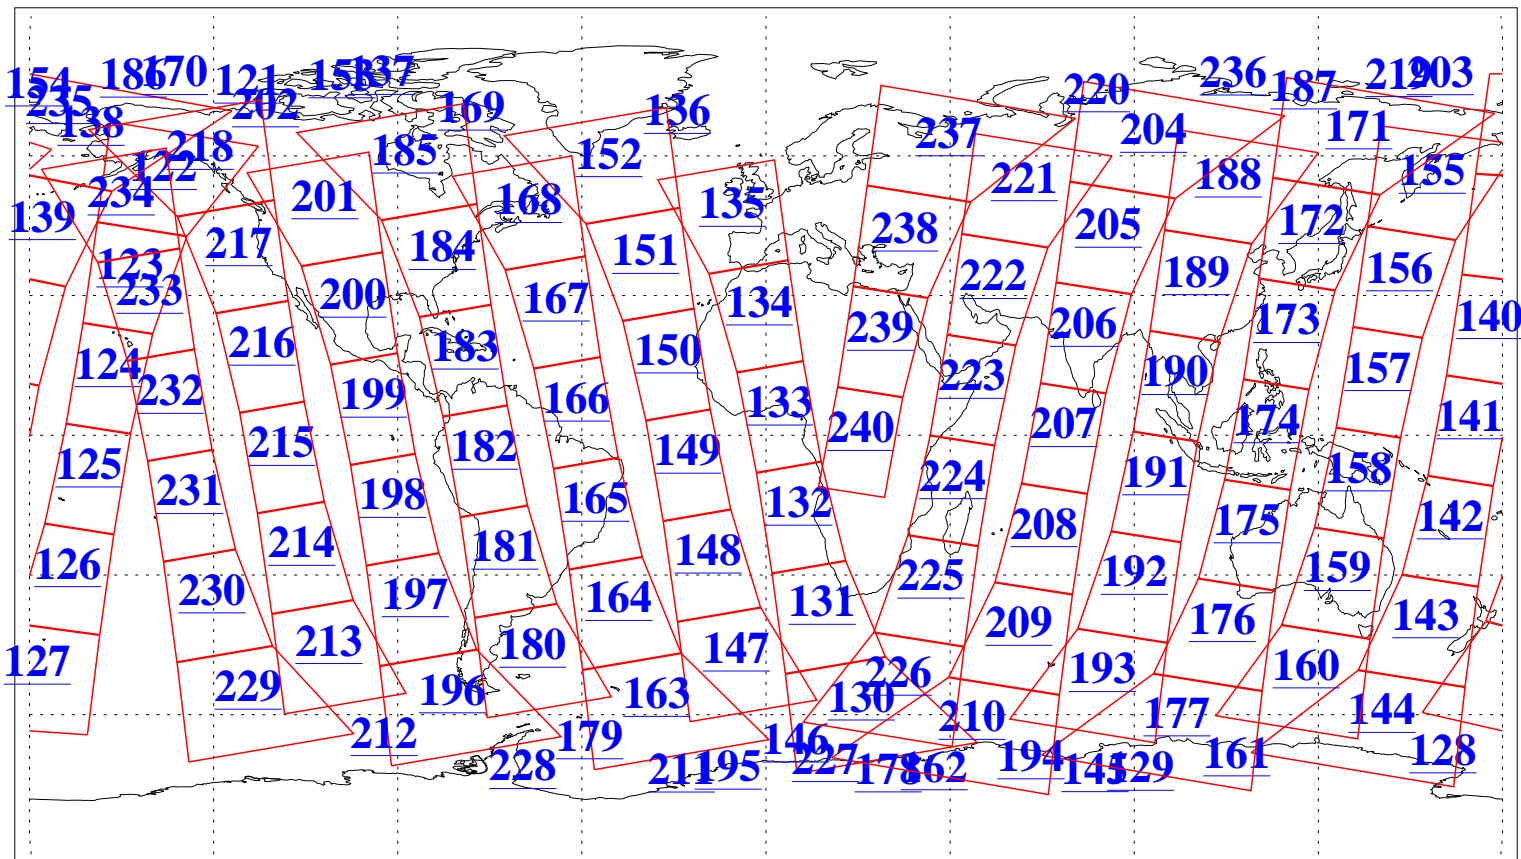

L1B Availability  
AMSU Granules: 240  
HSB Granules: 0  
AIRS Granules: 240

13 Sep 2010  
DoY 256  
Aqua Day 3054  
Granules: 1 to 120

Granules: 121 to 240

Legend: AMSU Available, HSB Available, AIRS Available

L1B Availability  
AMSU Granules: 240  
HSB Granules: 0  
AIRS Granules: 240

13 Sep 2010  
DoY 256  
Aqua Day 3054

Ascending Granules

Descending Granules

Legend: AMSU Available, HSB Available, AIRS Available

L1B Availability  
 AMSU Granules: 240  
 HSB Granules: 0  
 AIRS Granules: 240

13 Sep 2010  
 DoY 256  
 Aqua Day 3054

Northern Hemisphere Granules

Southern Hemisphere Granules

Legend: AMSU Available, HSB Available, AIRS Available