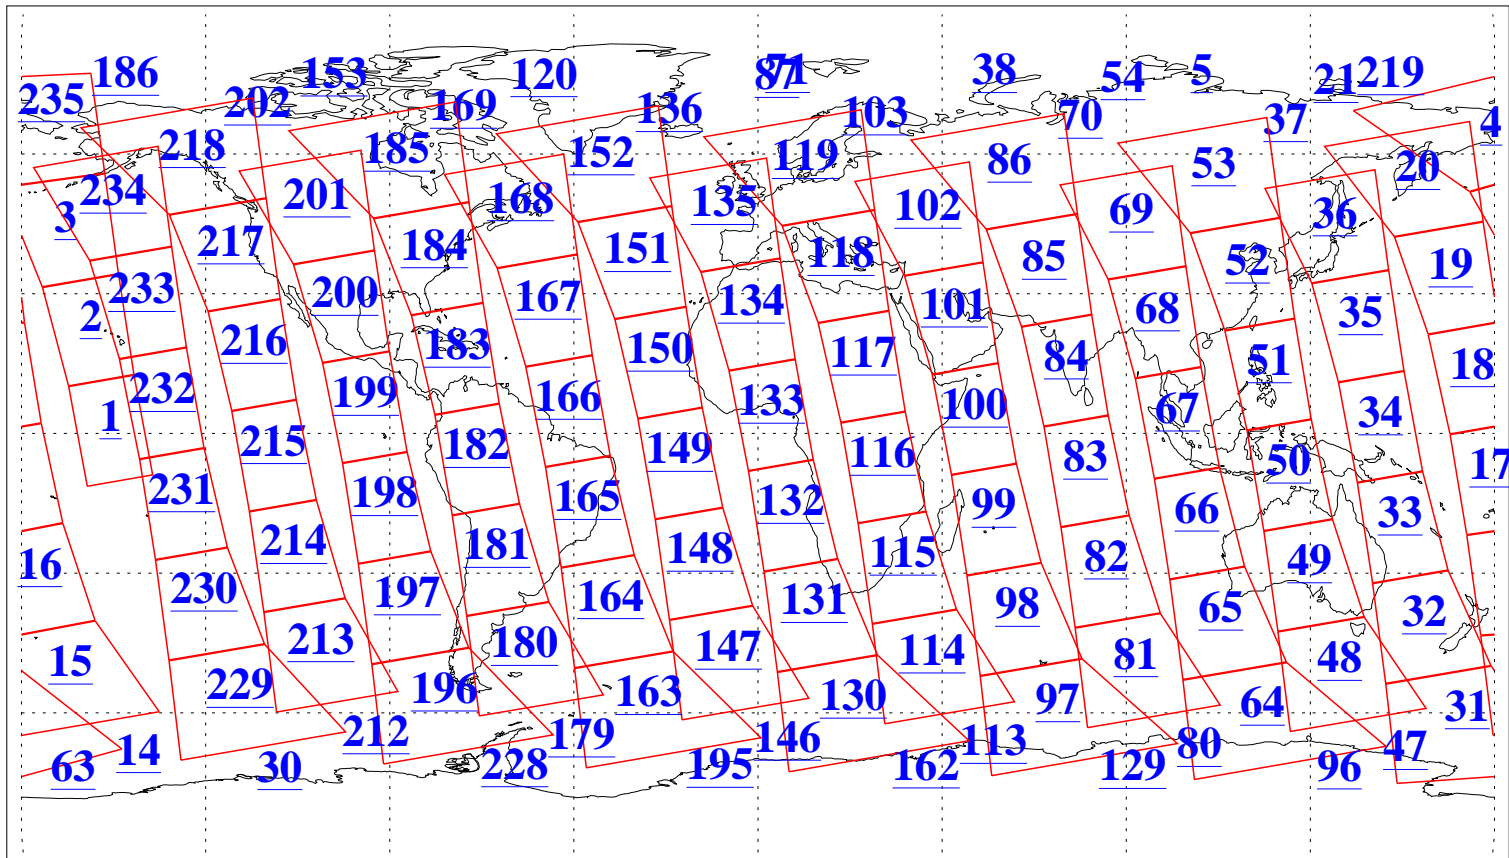

L1B Availability  
AMSU Granules: 240  
HSB Granules: 0  
AIRS Granules: 240

13 Sep 2010  
DoY 256  
Aqua Day 3054  
Granules: 1 to 120

Granules: 121 to 240

Legend: AMSU Available, HSB Available, AIRS Available

L1B Availability  
AMSU Granules: 240  
HSB Granules: 0  
AIRS Granules: 240

13 Sep 2010  
DoY 256  
Aqua Day 3054

Ascending Granules

Descending Granules

Legend: AMSU Available, HSB Available, AIRS Available

L1B Availability  
 AMSU Granules: 240  
 HSB Granules: 0  
 AIRS Granules: 240

13 Sep 2010  
 DoY 256  
 Aqua Day 3054

Northern Hemisphere Granules

Southern Hemisphere Granules

Legend: AMSU Available, HSB Available, AIRS Available