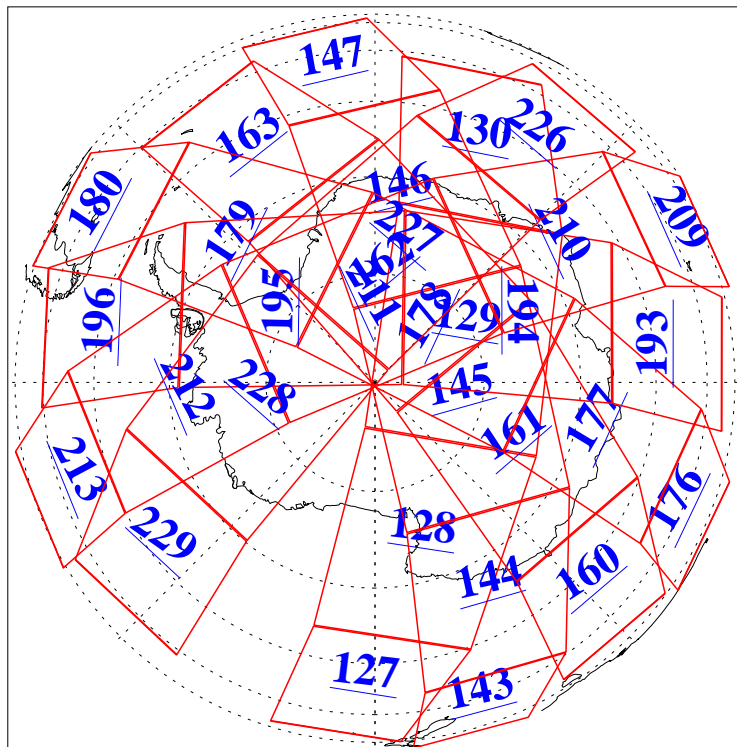

L1B Availability  
AMSU Granules: 240  
HSB Granules: 0  
AIRS Granules: 240

13 Sep 2010  
DoY 256  
Aqua Day 3054  
Granules: 1 to 120

Granules: 121 to 240

Legend: AMSU Available, HSB Available, AIRS Available

L1B Availability  
AMSU Granules: 240  
HSB Granules: 0  
AIRS Granules: 240

13 Sep 2010  
DoY 256  
Aqua Day 3054

Ascending Granules

Descending Granules

Legend: AMSU Available, HSB Available, AIRS Available

L1B Availability  
 AMSU Granules: 240  
 HSB Granules: 0  
 AIRS Granules: 240

13 Sep 2010  
 DoY 256  
 Aqua Day 3054

Northern Hemisphere Granules

Southern Hemisphere Granules

Legend: AMSU Available, HSB Available, AIRS Available