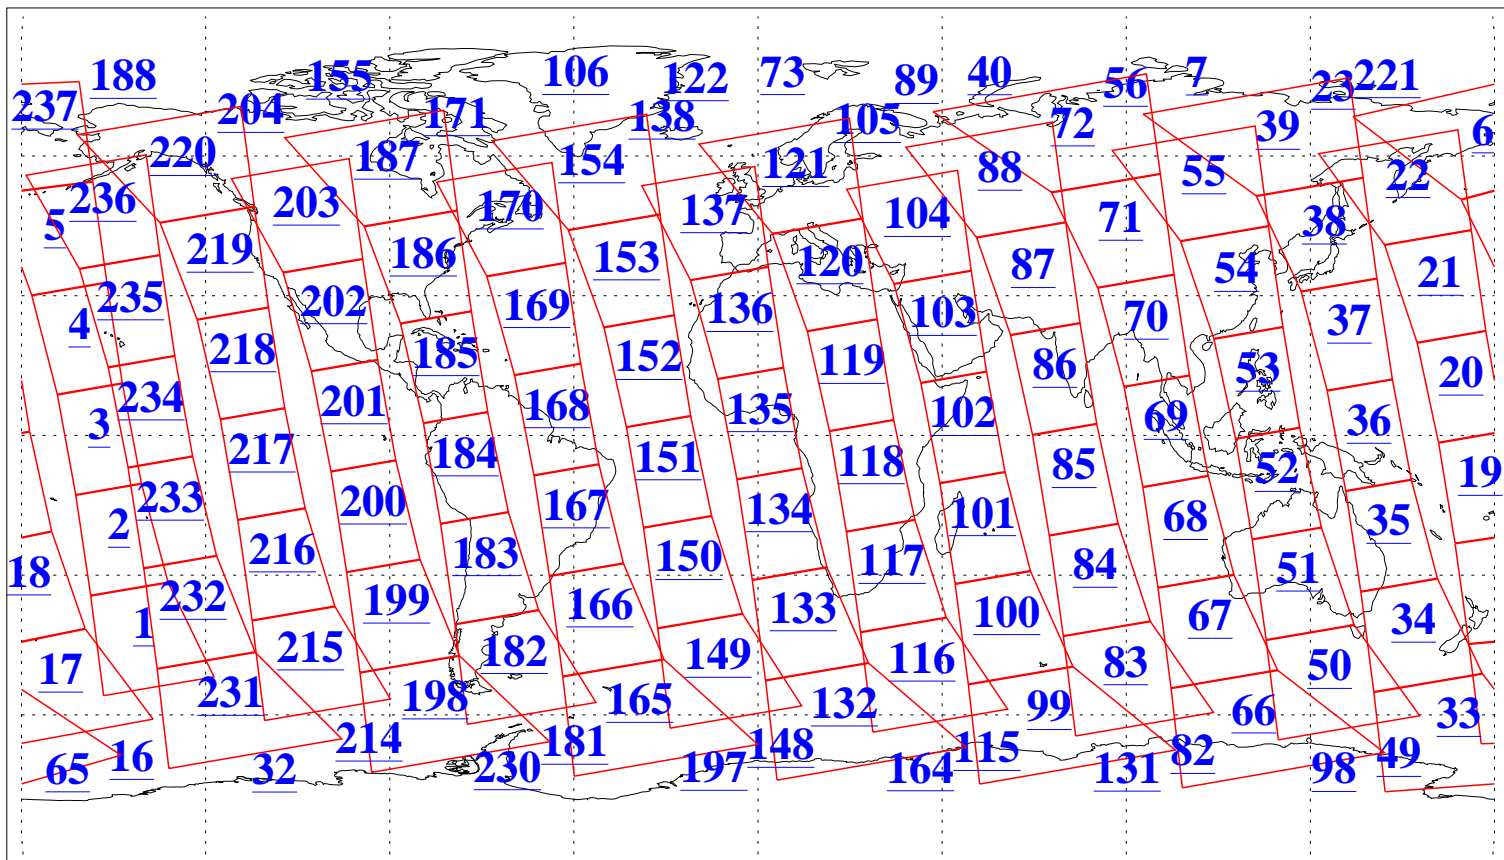

L1B Availability
AMSU Granules: 240
HSB Granules: 0
AIRS Granules: 240

11 Sep 2010
DoY 254
Aqua Day 3052
Granules: 1 to 120

Granules: 121 to 240

Legend: AMSU Available, HSB Available, AIRS Available

L1B Availability
AMSU Granules: 240
HSB Granules: 0
AIRS Granules: 240

11 Sep 2010
DoY 254
Aqua Day 3052
Ascending Granules

Descending Granules

Legend: AMSU Available, HSB Available, AIRS Available

L1B Availability
AMSU Granules: 240
HSB Granules: 0
AIRS Granules: 240

11 Sep 2010
DoY 254
Aqua Day 3052

Northern Hemisphere Granules

Southern Hemisphere Granules

Legend: AMSU Available, HSB Available, AIRS Available