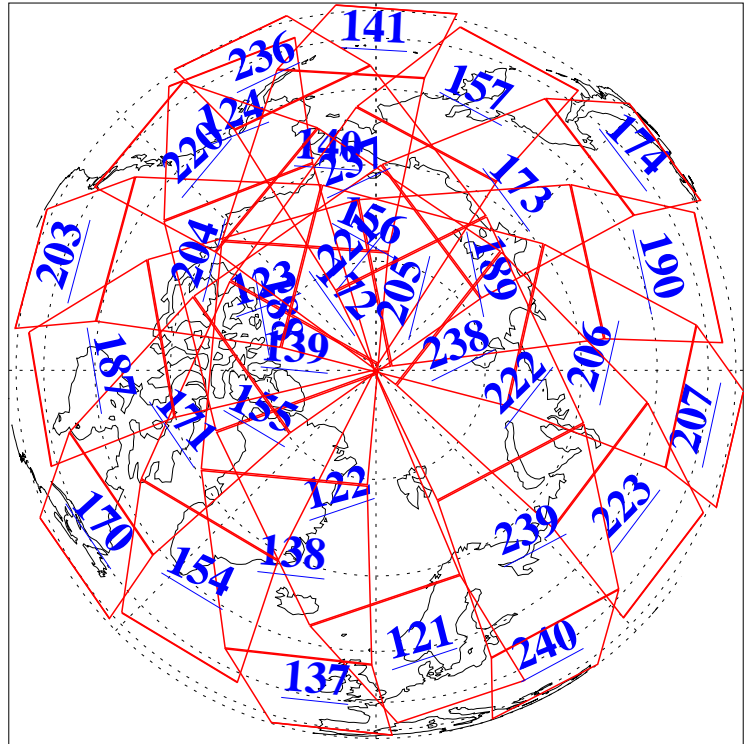

L1B Availability
AMSU Granules: 240
HSB Granules: 0
AIRS Granules: 240

11 Sep 2010
DoY 254
Aqua Day 3052
Granules: 1 to 120

Granules: 121 to 240

Legend: AMSU Available, HSB Available, AIRS Available

L1B Availability
AMSU Granules: 240
HSB Granules: 0
AIRS Granules: 240

11 Sep 2010
DoY 254
Aqua Day 3052
Ascending Granules

Descending Granules

Legend: AMSU Available, HSB Available, AIRS Available

L1B Availability
AMSU Granules: 240
HSB Granules: 0
AIRS Granules: 240

11 Sep 2010
DoY 254
Aqua Day 3052

Northern Hemisphere Granules

Southern Hemisphere Granules

Legend: AMSU Available, HSB Available, AIRS Available