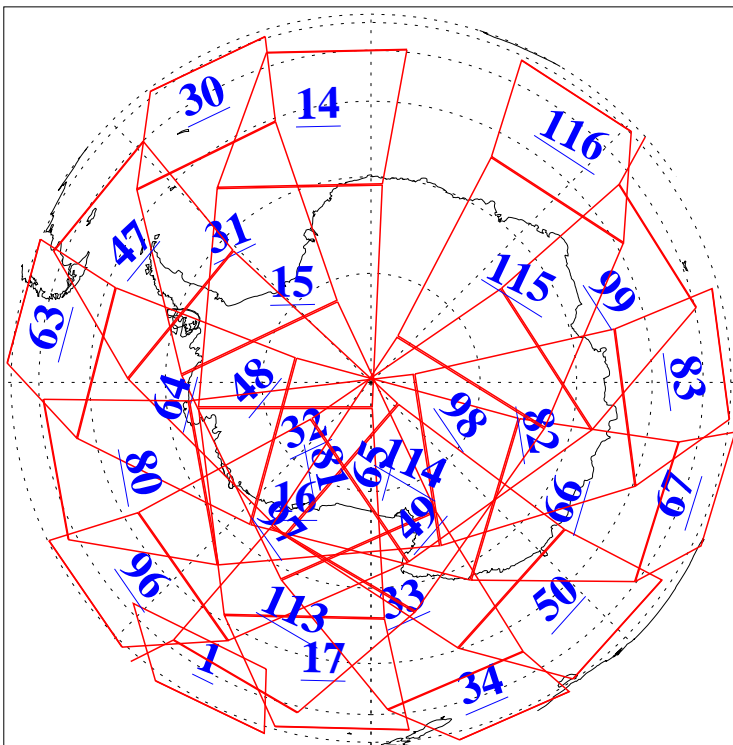

L1B Availability
AMSU Granules: 240
HSB Granules: 0
AIRS Granules: 240

11 Sep 2010
DoY 254
Aqua Day 3052
Granules: 1 to 120

Granules: 121 to 240

Legend: AMSU Available, HSB Available, AIRS Available

L1B Availability
AMSU Granules: 240
HSB Granules: 0
AIRS Granules: 240

11 Sep 2010
DoY 254
Aqua Day 3052
Ascending Granules

Descending Granules

Legend: AMSU Available, HSB Available, AIRS Available

L1B Availability
AMSU Granules: 240
HSB Granules: 0
AIRS Granules: 240

11 Sep 2010
DoY 254
Aqua Day 3052

Northern Hemisphere Granules

Southern Hemisphere Granules

Legend: AMSU Available, HSB Available, AIRS Available