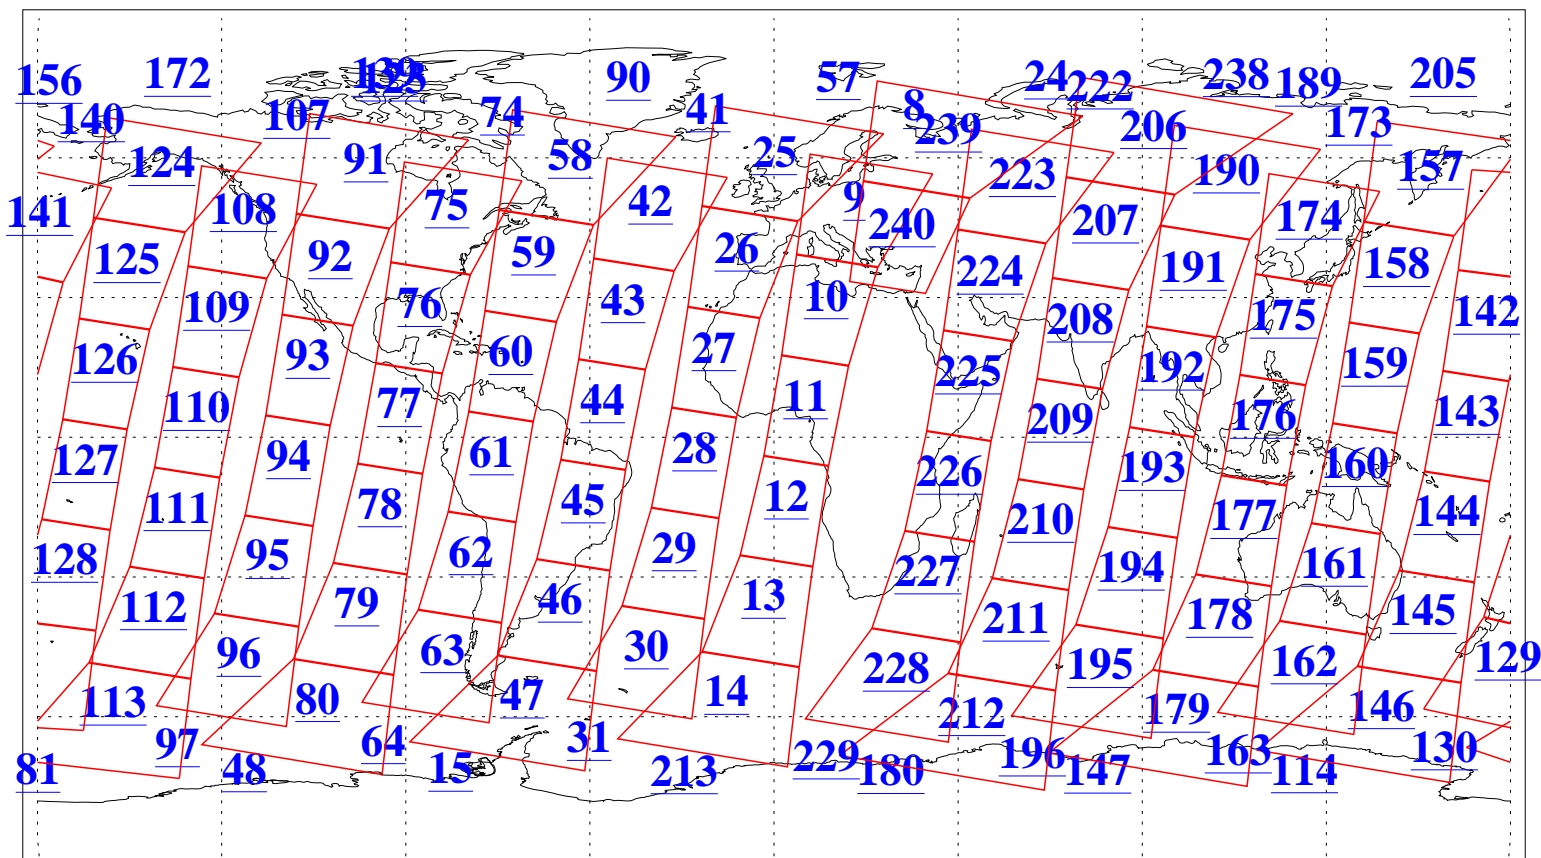

L1B Availability
AMSU Granules: 240
HSB Granules: 0
AIRS Granules: 240

11 Sep 2010
DoY 254
Aqua Day 3052
Granules: 1 to 120

Granules: 121 to 240

Legend: AMSU Available, HSB Available, AIRS Available

L1B Availability
AMSU Granules: 240
HSB Granules: 0
AIRS Granules: 240

11 Sep 2010
DoY 254
Aqua Day 3052
Ascending Granules

Descending Granules

Legend: AMSU Available, HSB Available, AIRS Available

L1B Availability
AMSU Granules: 240
HSB Granules: 0
AIRS Granules: 240

11 Sep 2010
DoY 254
Aqua Day 3052

Northern Hemisphere Granules

Southern Hemisphere Granules

Legend: AMSU Available, HSB Available, AIRS Available