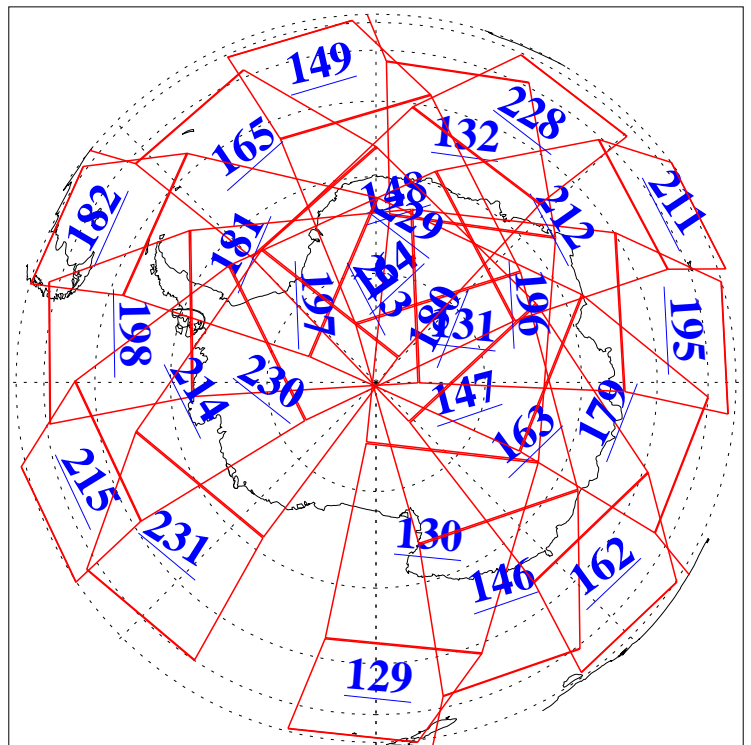

L1B Availability
AMSU Granules: 240
HSB Granules: 0
AIRS Granules: 240

11 Sep 2010
DoY 254
Aqua Day 3052
Granules: 1 to 120

Granules: 121 to 240

Legend: AMSU Available, HSB Available, AIRS Available

L1B Availability
AMSU Granules: 240
HSB Granules: 0
AIRS Granules: 240

11 Sep 2010
DoY 254
Aqua Day 3052
Ascending Granules

Descending Granules

Legend: AMSU Available, HSB Available, AIRS Available

L1B Availability
AMSU Granules: 240
HSB Granules: 0
AIRS Granules: 240

11 Sep 2010
DoY 254
Aqua Day 3052

Northern Hemisphere Granules

Southern Hemisphere Granules

Legend: AMSU Available, HSB Available, AIRS Available