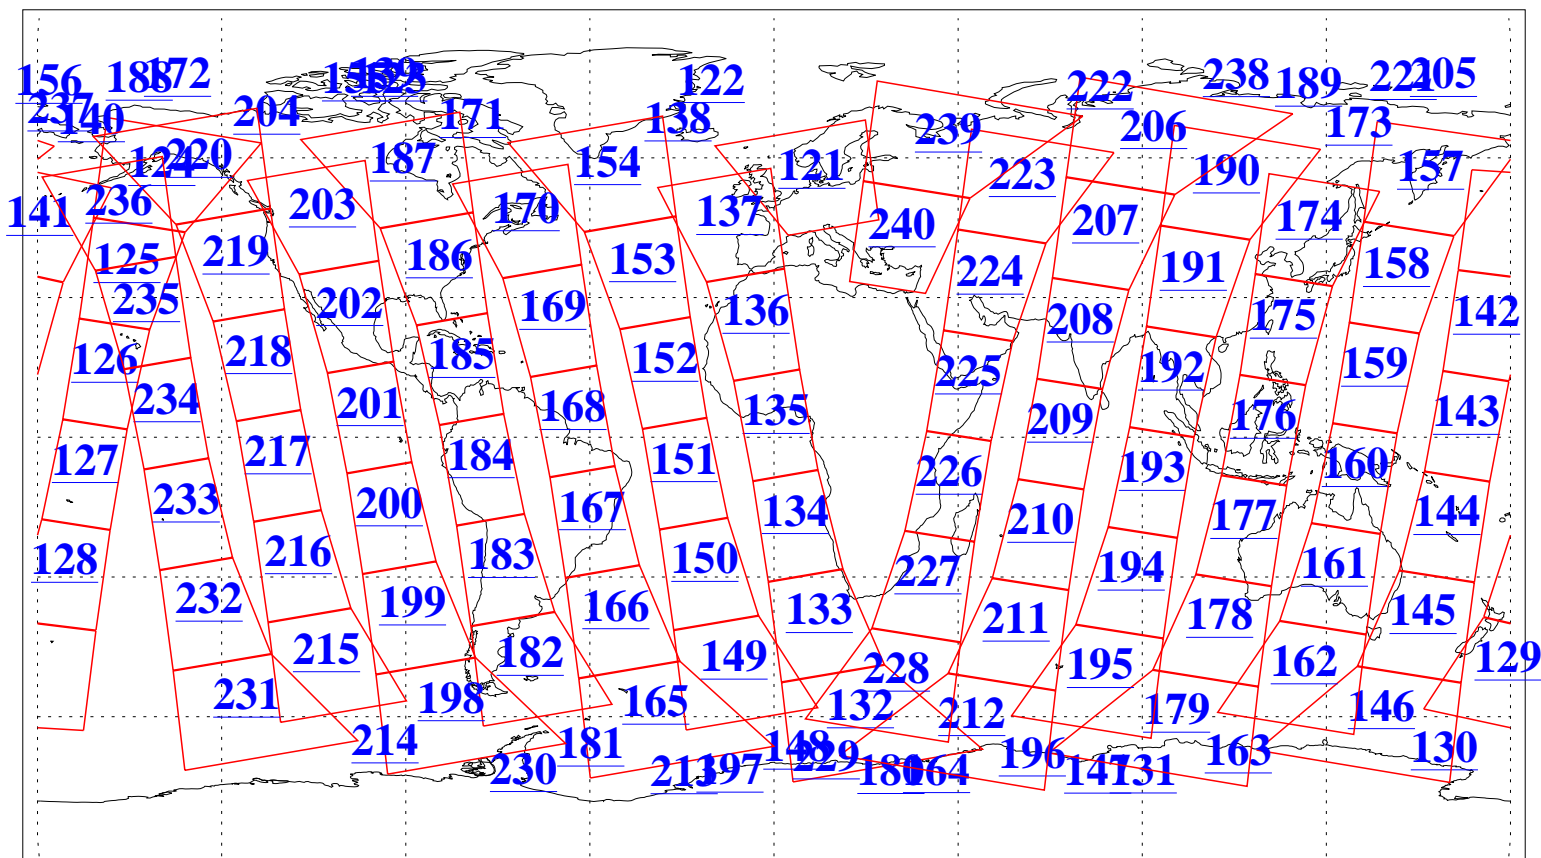

L1B Availability
AMSU Granules: 240
HSB Granules: 0
AIRS Granules: 240

11 Sep 2010
DoY 254
Aqua Day 3052
Granules: 1 to 120

Granules: 121 to 240

Legend: AMSU Available, HSB Available, AIRS Available

L1B Availability
AMSU Granules: 240
HSB Granules: 0
AIRS Granules: 240

11 Sep 2010
DoY 254
Aqua Day 3052
Ascending Granules

Descending Granules

Legend: AMSU Available, HSB Available, AIRS Available

L1B Availability
AMSU Granules: 240
HSB Granules: 0
AIRS Granules: 240

11 Sep 2010
DoY 254
Aqua Day 3052