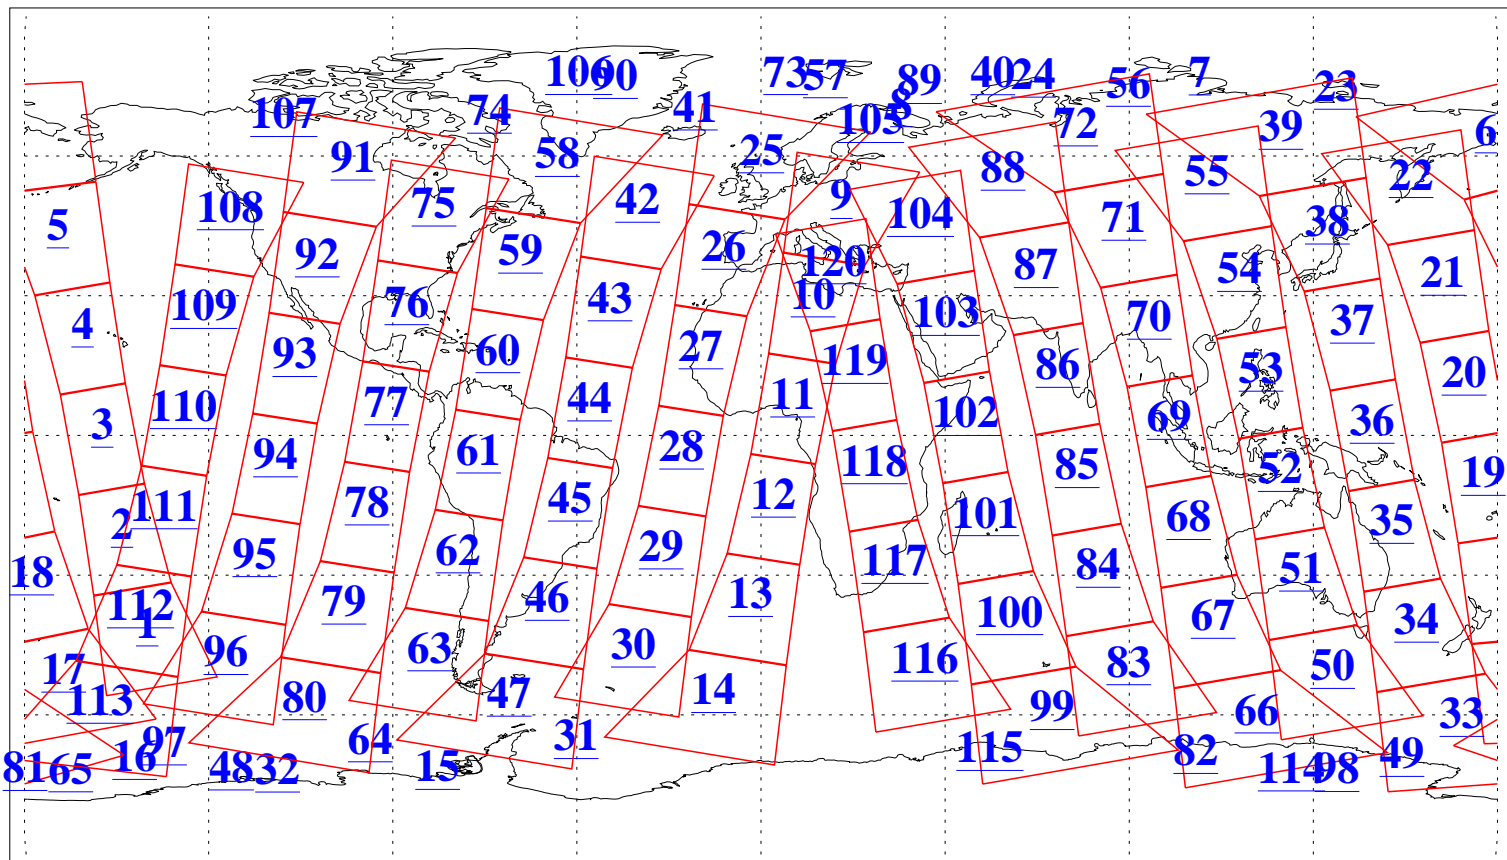

L1B Availability
AMSU Granules: 240
HSB Granules: 0
AIRS Granules: 240

11 Sep 2010
DoY 254
Aqua Day 3052
Granules: 1 to 120

Granules: 121 to 240

Legend: AMSU Available, HSB Available, AIRS Available

L1B Availability
AMSU Granules: 240
HSB Granules: 0
AIRS Granules: 240

11 Sep 2010
DoY 254
Aqua Day 3052
Ascending Granules

Descending Granules

Legend: AMSU Available, HSB Available, AIRS Available

L1B Availability
AMSU Granules: 240
HSB Granules: 0
AIRS Granules: 240

11 Sep 2010
DoY 254
Aqua Day 3052

Northern Hemisphere Granules

Southern Hemisphere Granules

Legend: AMSU Available, HSB Available, AIRS Available