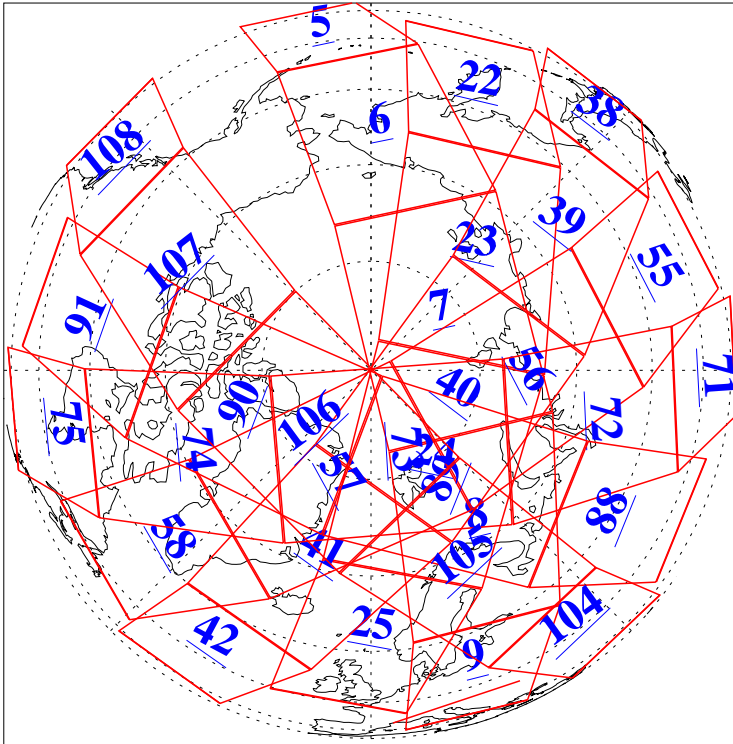

L1B Availability
AMSU Granules: 240
HSB Granules: 0
AIRS Granules: 240

11 Sep 2010
DoY 254
Aqua Day 3052
Granules: 1 to 120

Granules: 121 to 240

Legend: AMSU Available, HSB Available, AIRS Available

L1B Availability
AMSU Granules: 240
HSB Granules: 0
AIRS Granules: 240

11 Sep 2010
DoY 254
Aqua Day 3052
Ascending Granules

Descending Granules

Legend: AMSU Available, HSB Available, AIRS Available

L1B Availability
AMSU Granules: 240
HSB Granules: 0
AIRS Granules: 240

11 Sep 2010
DoY 254
Aqua Day 3052

Northern Hemisphere Granules

Southern Hemisphere Granules

Legend: AMSU Available, HSB Available, AIRS Available