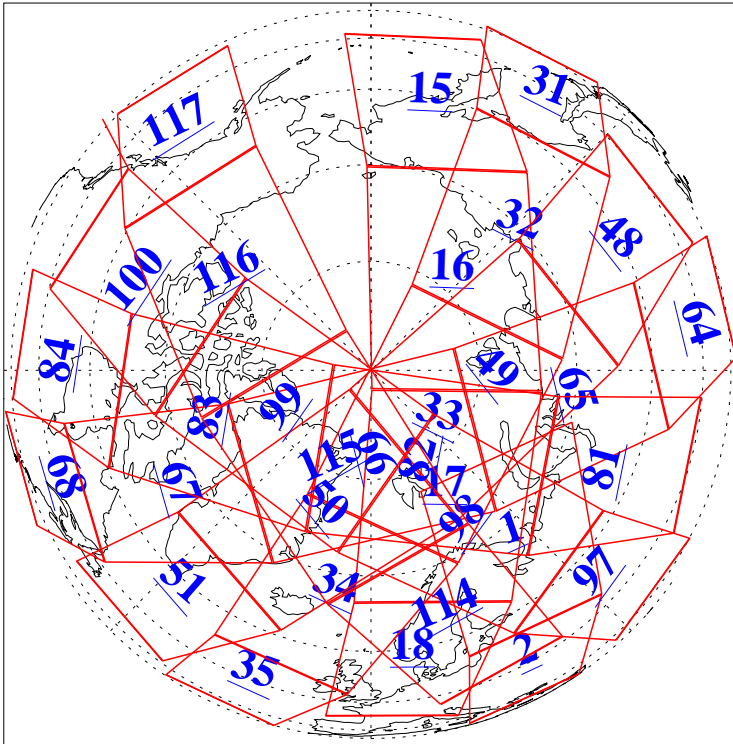

L1B Availability
AMSU Granules: 240
HSB Granules: 0
AIRS Granules: 240

10 Sep 2010
DoY 253
Aqua Day 3051
Granules: 1 to 120

Granules: 121 to 240

Legend: AMSU Available, HSB Available, AIRS Available

L1B Availability
AMSU Granules: 240
HSB Granules: 0
AIRS Granules: 240

10 Sep 2010
DoY 253
Aqua Day 3051

Ascending Granules

Descending Granules

Legend: AMSU Available, HSB Available, AIRS Available

L1B Availability
 AMSU Granules: 240
 HSB Granules: 0
 AIRS Granules: 240

10 Sep 2010
 DoY 253
 Aqua Day 3051

Northern Hemisphere Granules

Southern Hemisphere Granules

Legend: AMSU Available, HSB Available, AIRS Available