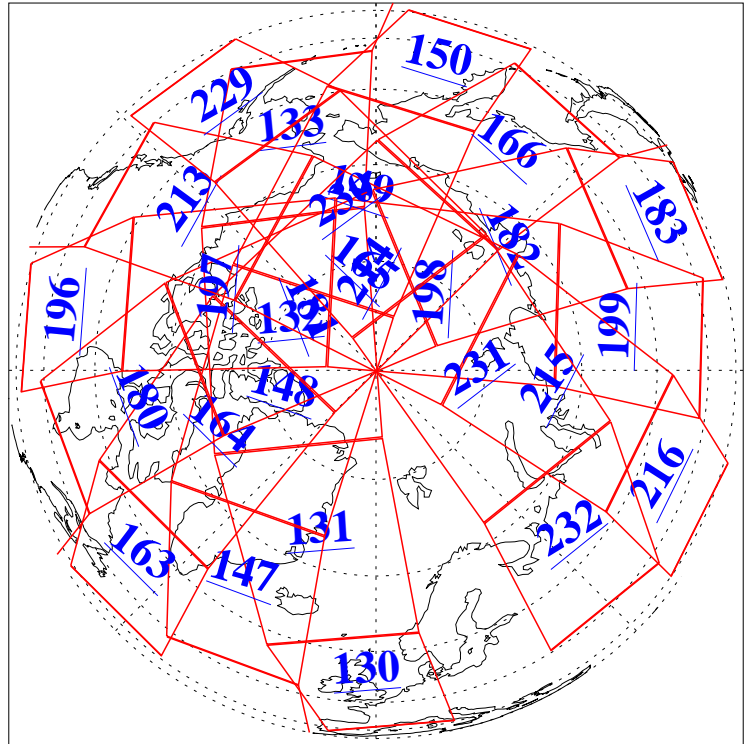

L1B Availability
AMSU Granules: 240
HSB Granules: 0
AIRS Granules: 240

10 Sep 2010
DoY 253
Aqua Day 3051
Granules: 1 to 120

Granules: 121 to 240

Legend: AMSU Available, HSB Available, AIRS Available

L1B Availability
AMSU Granules: 240
HSB Granules: 0
AIRS Granules: 240

10 Sep 2010
DoY 253
Aqua Day 3051

Ascending Granules

Descending Granules

Legend: AMSU Available, HSB Available, AIRS Available

L1B Availability
 AMSU Granules: 240
 HSB Granules: 0
 AIRS Granules: 240

10 Sep 2010
 DoY 253
 Aqua Day 3051

Northern Hemisphere Granules

Southern Hemisphere Granules

Legend: AMSU Available, HSB Available, AIRS Available