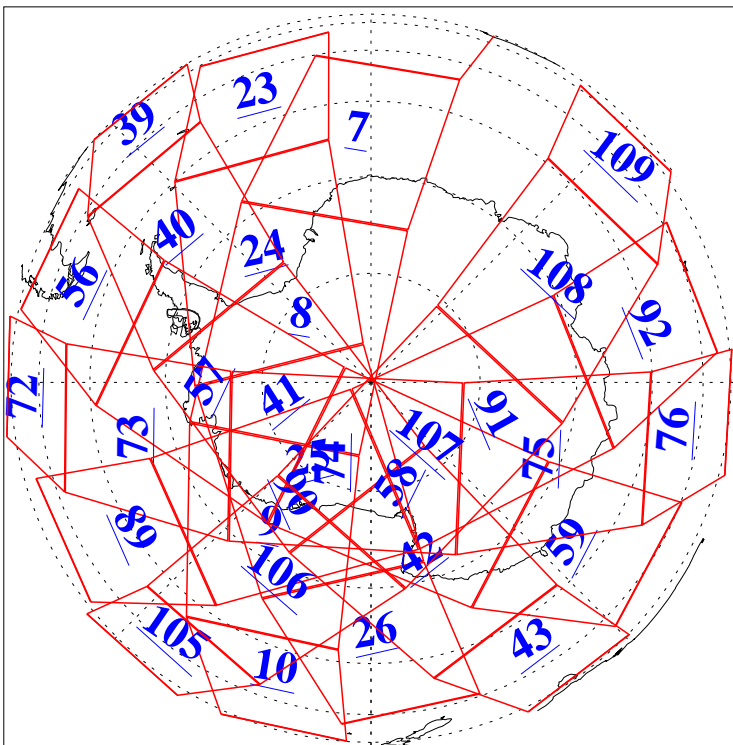

L1B Availability
AMSU Granules: 240
HSB Granules: 0
AIRS Granules: 240

10 Sep 2010
DoY 253
Aqua Day 3051
Granules: 1 to 120

Granules: 121 to 240

Legend: AMSU Available, HSB Available, AIRS Available

L1B Availability
AMSU Granules: 240
HSB Granules: 0
AIRS Granules: 240

10 Sep 2010
DoY 253
Aqua Day 3051

Ascending Granules

Descending Granules

Legend: AMSU Available, HSB Available, AIRS Available

L1B Availability
 AMSU Granules: 240
 HSB Granules: 0
 AIRS Granules: 240

10 Sep 2010
 DoY 253
 Aqua Day 3051

Northern Hemisphere Granules

Southern Hemisphere Granules

Legend: AMSU Available, HSB Available, AIRS Available