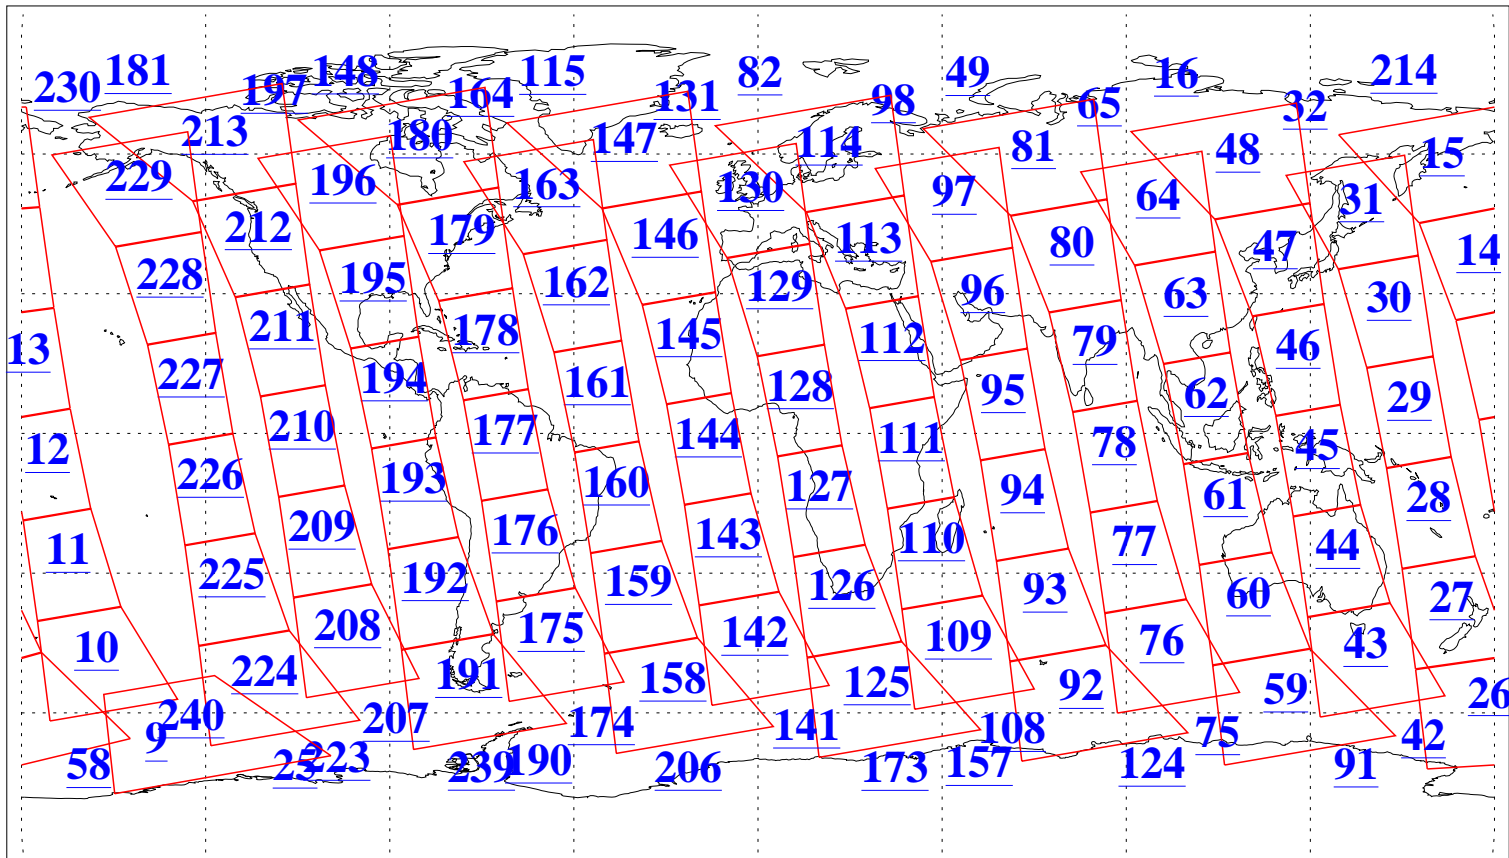

L1B Availability
AMSU Granules: 240
HSB Granules: 0
AIRS Granules: 240

10 Sep 2010
DoY 253
Aqua Day 3051
Granules: 1 to 120

Granules: 121 to 240

Legend: AMSU Available, HSB Available, AIRS Available

L1B Availability
AMSU Granules: 240
HSB Granules: 0
AIRS Granules: 240

10 Sep 2010
DoY 253
Aqua Day 3051

Ascending Granules

Descending Granules

Legend: AMSU Available, HSB Available, AIRS Available

L1B Availability
 AMSU Granules: 240
 HSB Granules: 0
 AIRS Granules: 240

10 Sep 2010
 DoY 253
 Aqua Day 3051

Northern Hemisphere Granules

Southern Hemisphere Granules

Legend: AMSU Available, HSB Available, AIRS Available