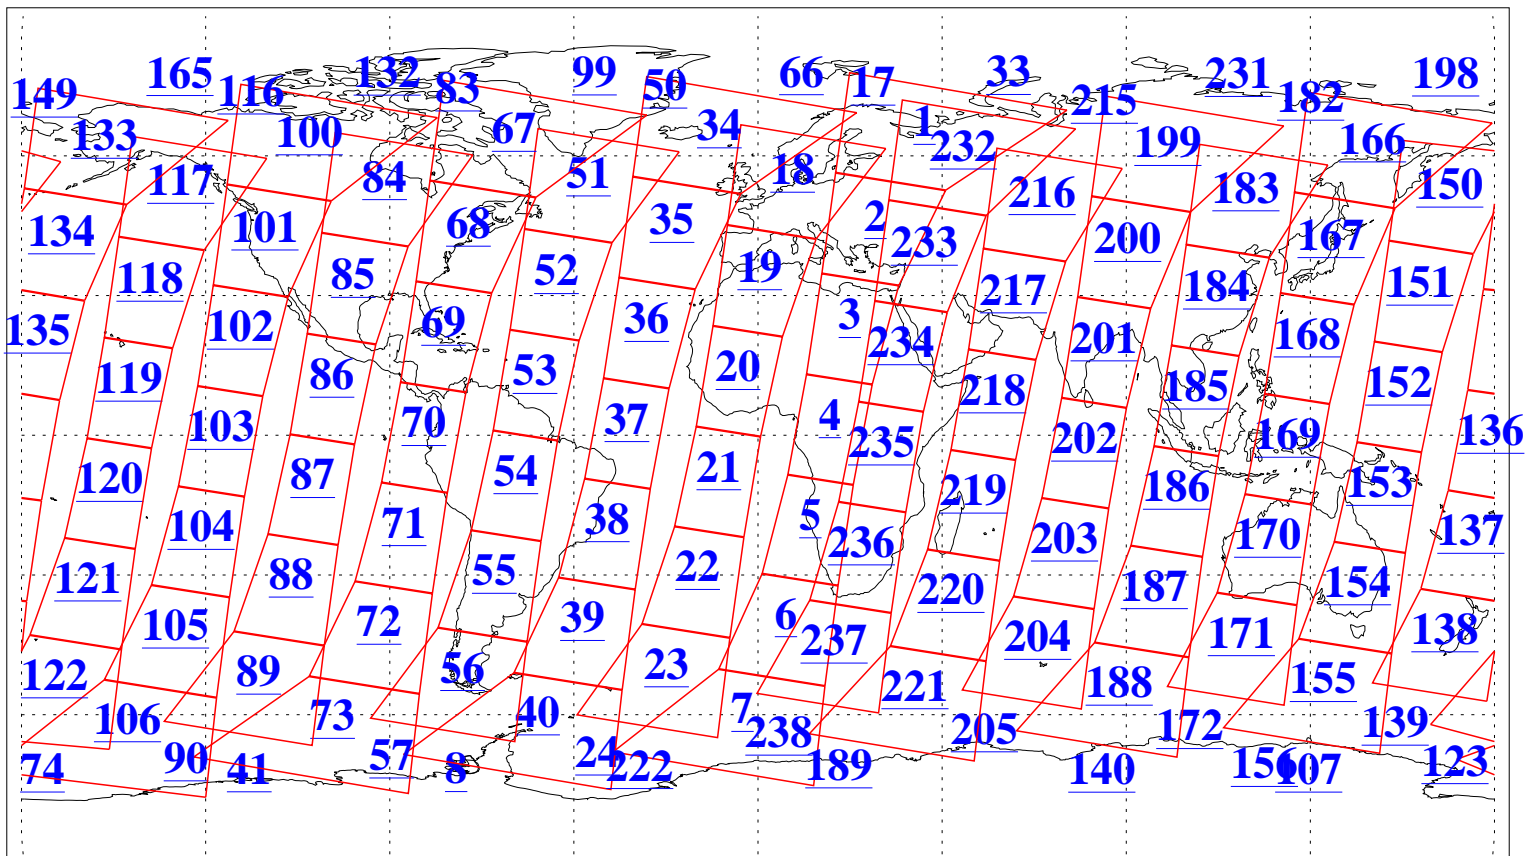

L1B Availability
AMSU Granules: 240
HSB Granules: 0
AIRS Granules: 240

10 Sep 2010
DoY 253
Aqua Day 3051
Granules: 1 to 120

Granules: 121 to 240

Legend: AMSU Available, HSB Available, AIRS Available

L1B Availability
AMSU Granules: 240
HSB Granules: 0
AIRS Granules: 240

10 Sep 2010
DoY 253
Aqua Day 3051

Ascending Granules

Descending Granules

Legend: AMSU Available, HSB Available, AIRS Available

L1B Availability
 AMSU Granules: 240
 HSB Granules: 0
 AIRS Granules: 240

10 Sep 2010
 DoY 253
 Aqua Day 3051

Northern Hemisphere Granules

Southern Hemisphere Granules

Legend: AMSU Available, HSB Available, AIRS Available