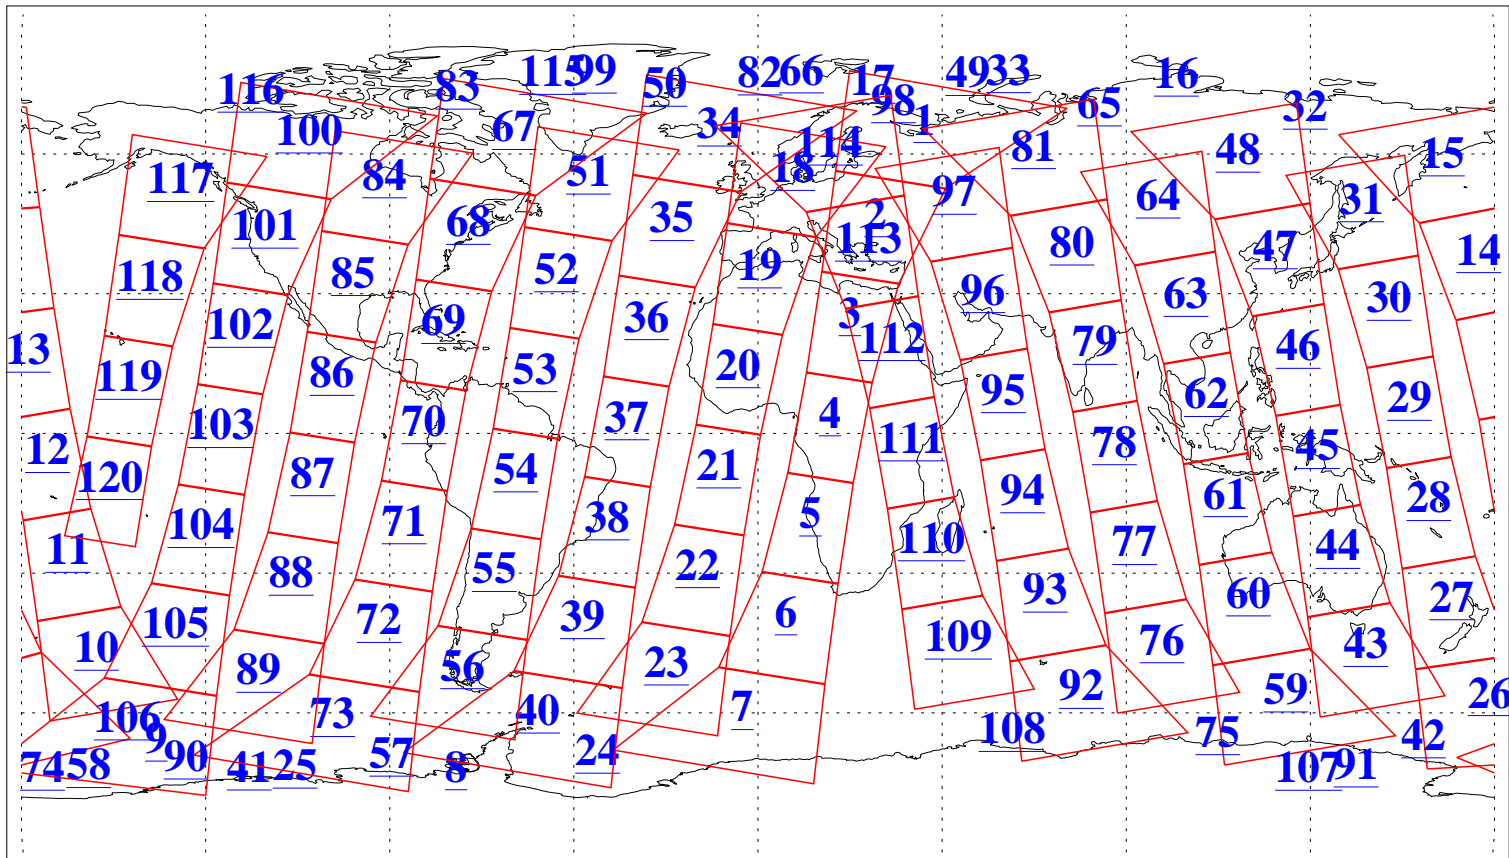

L1B Availability
AMSU Granules: 240
HSB Granules: 0
AIRS Granules: 240

10 Sep 2010
DoY 253
Aqua Day 3051
Granules: 1 to 120

Granules: 121 to 240

Legend: AMSU Available, HSB Available, AIRS Available

L1B Availability
AMSU Granules: 240
HSB Granules: 0
AIRS Granules: 240

10 Sep 2010
DoY 253
Aqua Day 3051

Ascending Granules

Descending Granules

Legend: AMSU Available, HSB Available, AIRS Available

L1B Availability
 AMSU Granules: 240
 HSB Granules: 0
 AIRS Granules: 240

10 Sep 2010
 DoY 253
 Aqua Day 3051

Northern Hemisphere Granules

Southern Hemisphere Granules

Legend: AMSU Available, HSB Available, AIRS Available