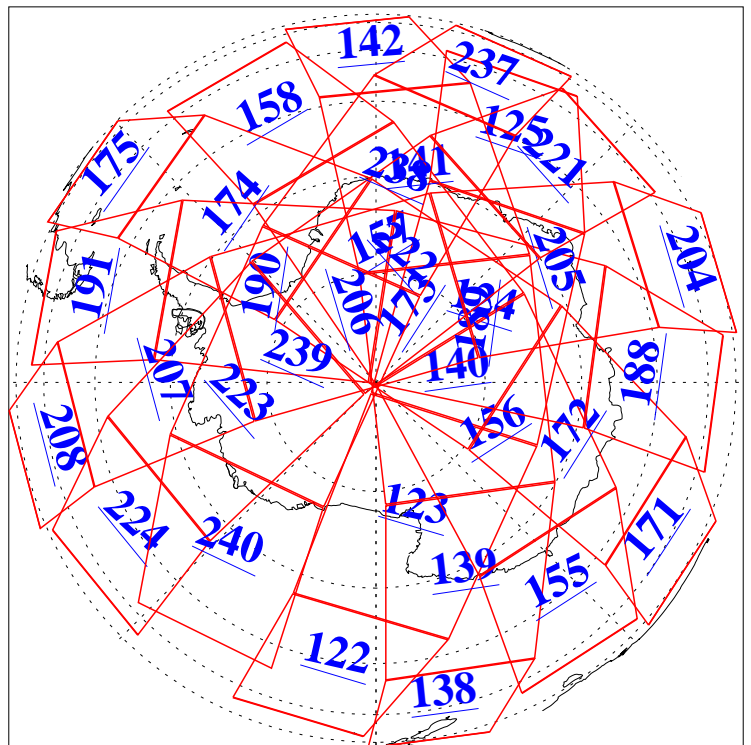

L1B Availability
AMSU Granules: 240
HSB Granules: 0
AIRS Granules: 240

10 Sep 2010
DoY 253
Aqua Day 3051
Granules: 1 to 120

Granules: 121 to 240

Legend: AMSU Available, HSB Available, AIRS Available

L1B Availability
AMSU Granules: 240
HSB Granules: 0
AIRS Granules: 240

10 Sep 2010
DoY 253
Aqua Day 3051

Ascending Granules

Descending Granules

Legend: AMSU Available, HSB Available, AIRS Available

L1B Availability
 AMSU Granules: 240
 HSB Granules: 0
 AIRS Granules: 240

10 Sep 2010
 DoY 253
 Aqua Day 3051

Northern Hemisphere Granules

Southern Hemisphere Granules

Legend: AMSU Available, HSB Available, AIRS Available