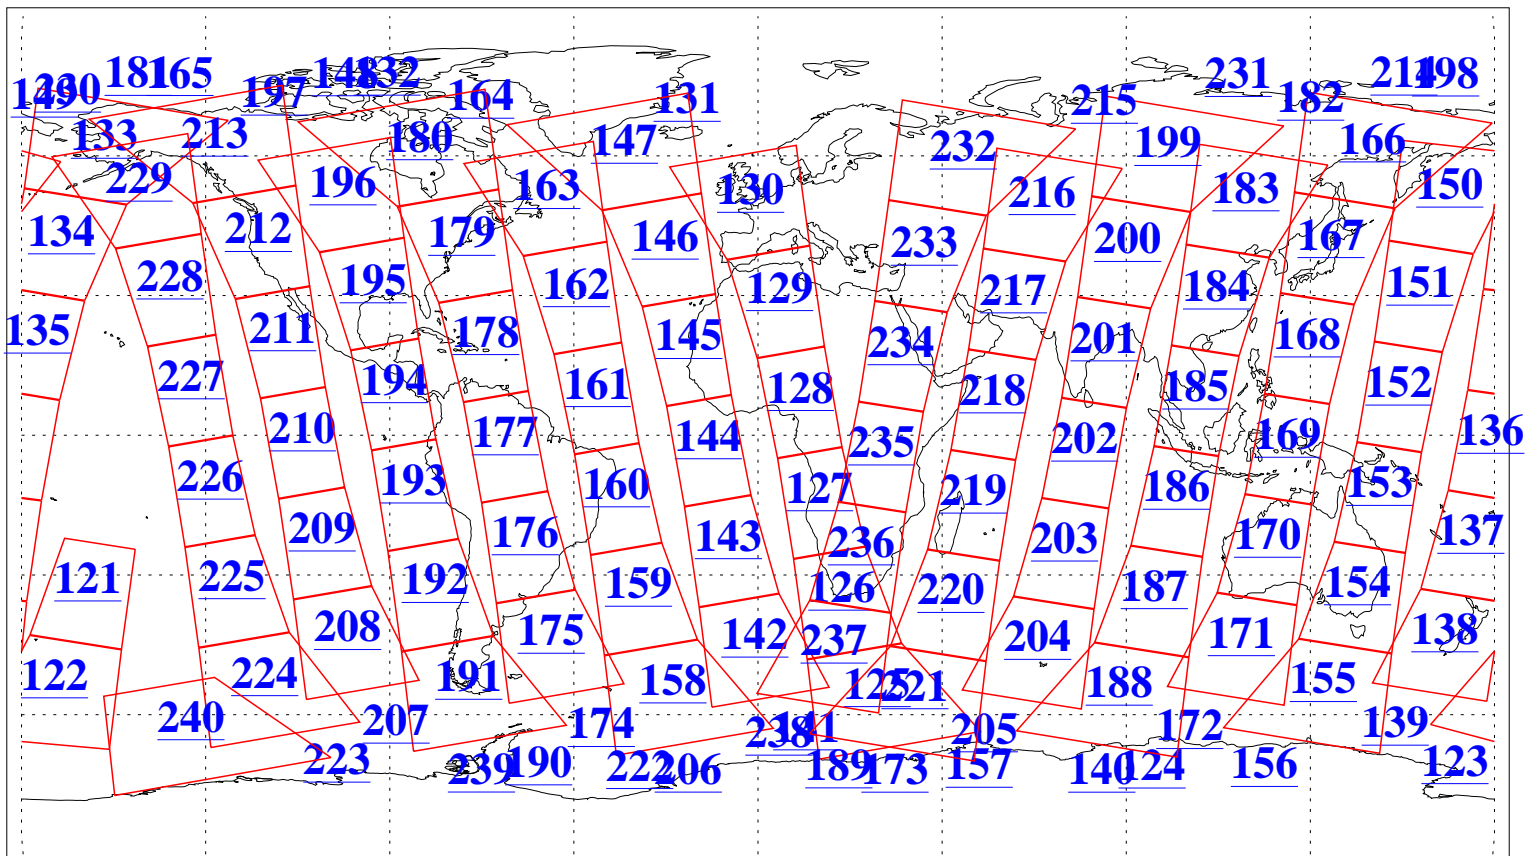

L1B Availability
AMSU Granules: 240
HSB Granules: 0
AIRS Granules: 240

10 Sep 2010
DoY 253
Aqua Day 3051
Granules: 1 to 120

Granules: 121 to 240

Legend: AMSU Available, HSB Available, AIRS Available

L1B Availability
AMSU Granules: 240
HSB Granules: 0
AIRS Granules: 240

10 Sep 2010
DoY 253
Aqua Day 3051

Ascending Granules

Descending Granules

Legend: AMSU Available, HSB Available, AIRS Available

L1B Availability
 AMSU Granules: 240
 HSB Granules: 0
 AIRS Granules: 240

10 Sep 2010
 DoY 253
 Aqua Day 3051

Northern Hemisphere Granules

Southern Hemisphere Granules

Legend: AMSU Available, HSB Available, AIRS Available