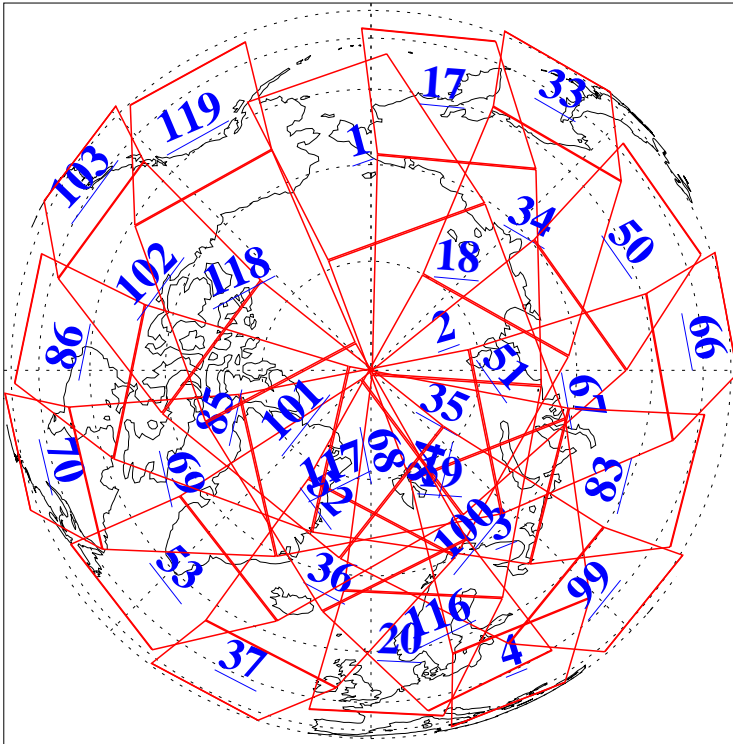

L1B Availability
AMSU Granules: 240
HSB Granules: 0
AIRS Granules: 240

8 Sep 2010
DoY 251
Aqua Day 3049
Granules: 1 to 120

Granules: 121 to 240

Legend: AMSU Available, HSB Available, AIRS Available

L1B Availability
AMSU Granules: 240
HSB Granules: 0
AIRS Granules: 240

8 Sep 2010
DoY 251
Aqua Day 3049

Ascending Granules

Descending Granules

Legend: AMSU Available, HSB Available, AIRS Available

L1B Availability
 AMSU Granules: 240
 HSB Granules: 0
 AIRS Granules: 240

8 Sep 2010
 DoY 251
 Aqua Day 3049

Northern Hemisphere Granules

Southern Hemisphere Granules

Legend: AMSU Available, HSB Available, AIRS Available