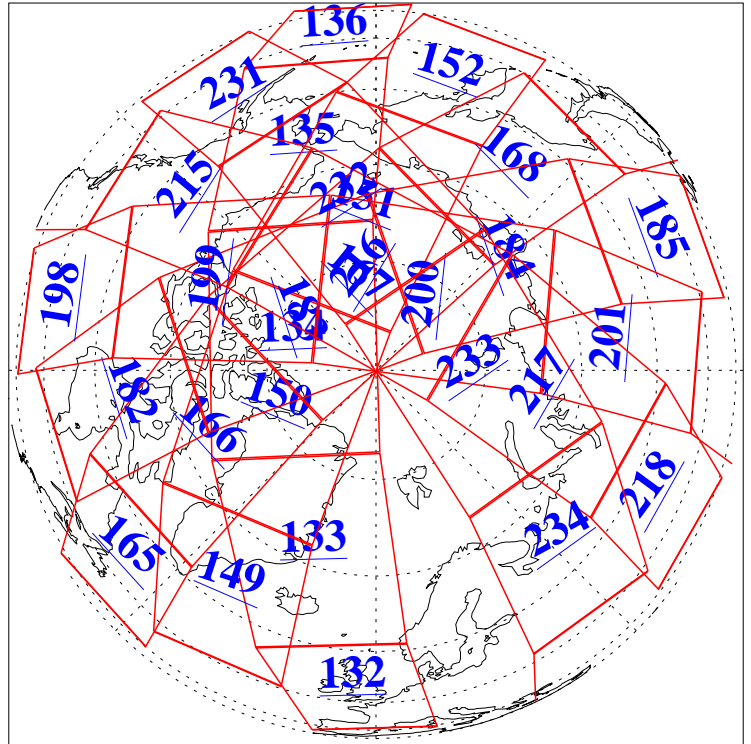

L1B Availability
AMSU Granules: 240
HSB Granules: 0
AIRS Granules: 240

8 Sep 2010
DoY 251
Aqua Day 3049
Granules: 1 to 120

Granules: 121 to 240

Legend: AMSU Available, HSB Available, AIRS Available

L1B Availability
AMSU Granules: 240
HSB Granules: 0
AIRS Granules: 240

8 Sep 2010
DoY 251
Aqua Day 3049

Ascending Granules

Descending Granules

Legend: AMSU Available, HSB Available, AIRS Available

L1B Availability
 AMSU Granules: 240
 HSB Granules: 0
 AIRS Granules: 240

8 Sep 2010
 DoY 251
 Aqua Day 3049

Northern Hemisphere Granules

Southern Hemisphere Granules

Legend: AMSU Available, HSB Available, AIRS Available