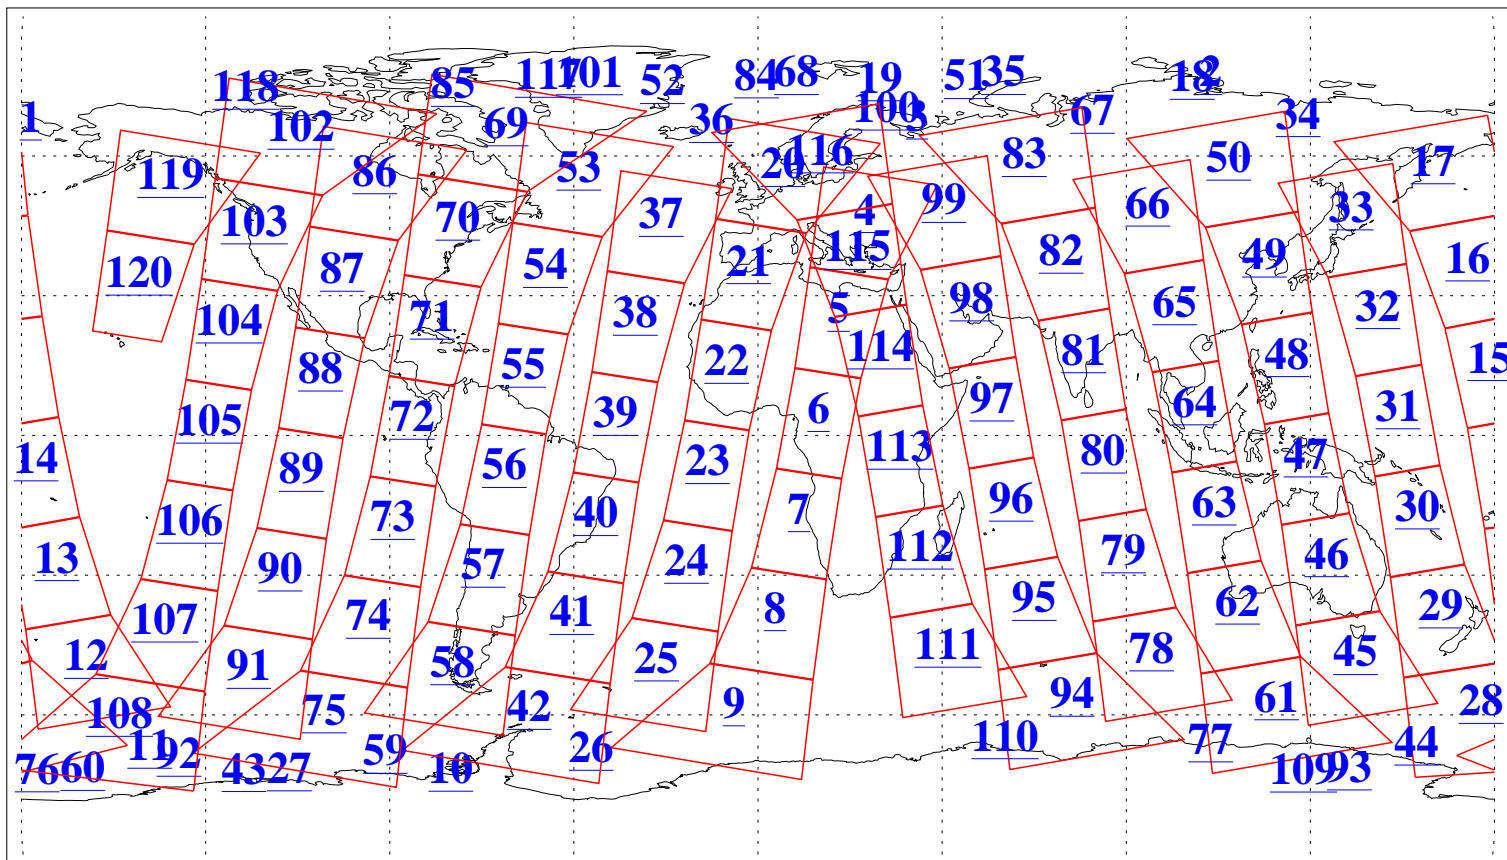

L1B Availability
AMSU Granules: 240
HSB Granules: 0
AIRS Granules: 240

8 Sep 2010
DoY 251
Aqua Day 3049
Granules: 1 to 120

Granules: 121 to 240

Legend: AMSU Available, HSB Available, AIRS Available

L1B Availability
AMSU Granules: 240
HSB Granules: 0
AIRS Granules: 240

8 Sep 2010
DoY 251
Aqua Day 3049

Ascending Granules

Descending Granules

Legend: AMSU Available, HSB Available, AIRS Available

L1B Availability
 AMSU Granules: 240
 HSB Granules: 0
 AIRS Granules: 240

8 Sep 2010
 DoY 251
 Aqua Day 3049

Northern Hemisphere Granules

Southern Hemisphere Granules

Legend: AMSU Available, HSB Available, AIRS Available