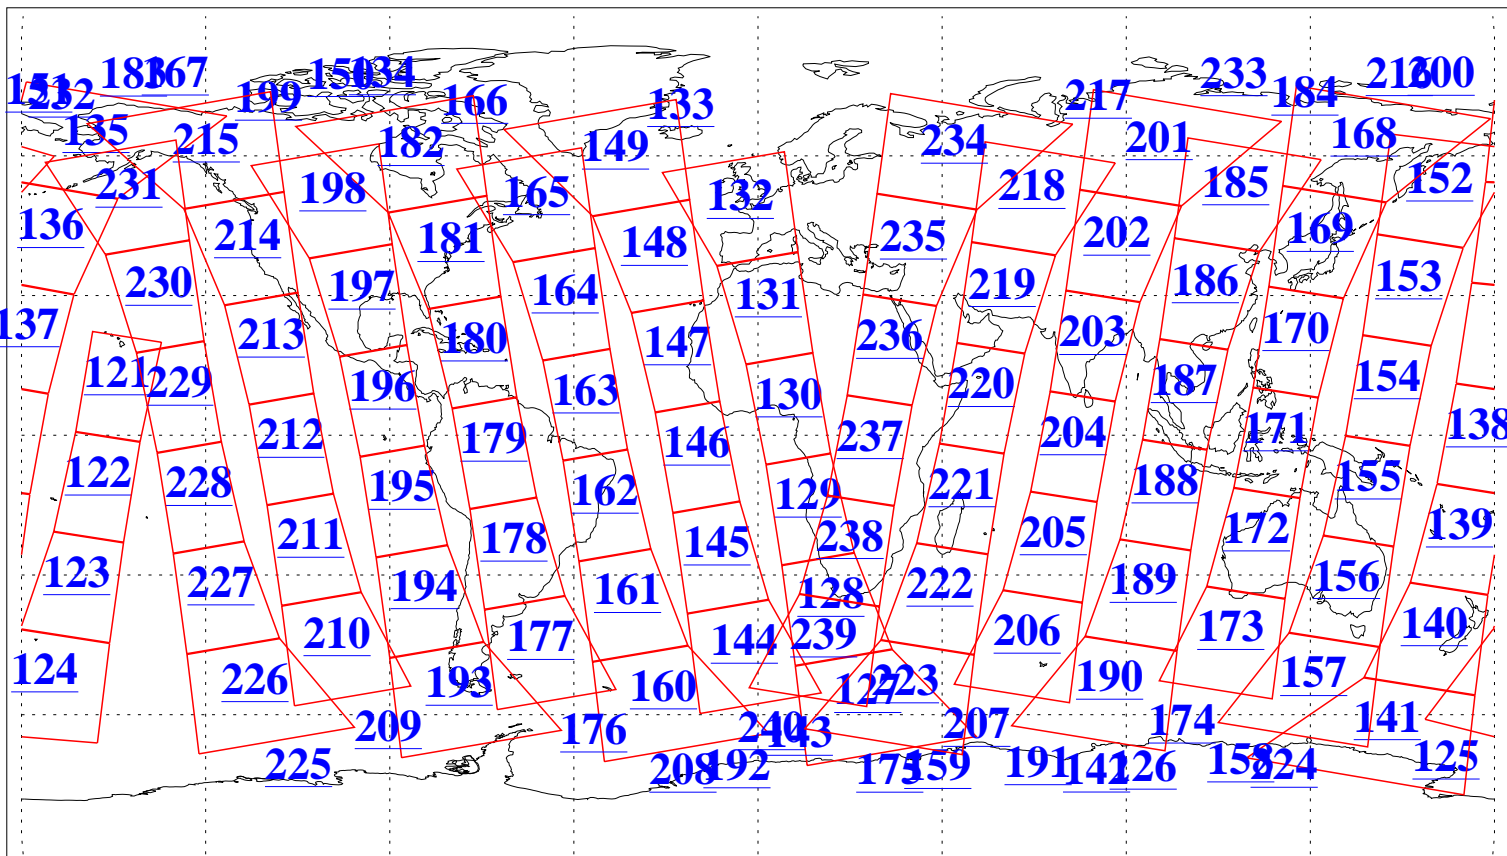

L1B Availability
AMSU Granules: 240
HSB Granules: 0
AIRS Granules: 240

8 Sep 2010
DoY 251
Aqua Day 3049
Granules: 1 to 120

Granules: 121 to 240

Legend: AMSU Available, HSB Available, AIRS Available

L1B Availability
AMSU Granules: 240
HSB Granules: 0
AIRS Granules: 240

8 Sep 2010
DoY 251
Aqua Day 3049

Ascending Granules

Descending Granules

Legend: AMSU Available, HSB Available, AIRS Available

L1B Availability
 AMSU Granules: 240
 HSB Granules: 0
 AIRS Granules: 240

8 Sep 2010
 DoY 251
 Aqua Day 3049

Northern Hemisphere Granules

Southern Hemisphere Granules

Legend: AMSU Available, HSB Available, AIRS Available