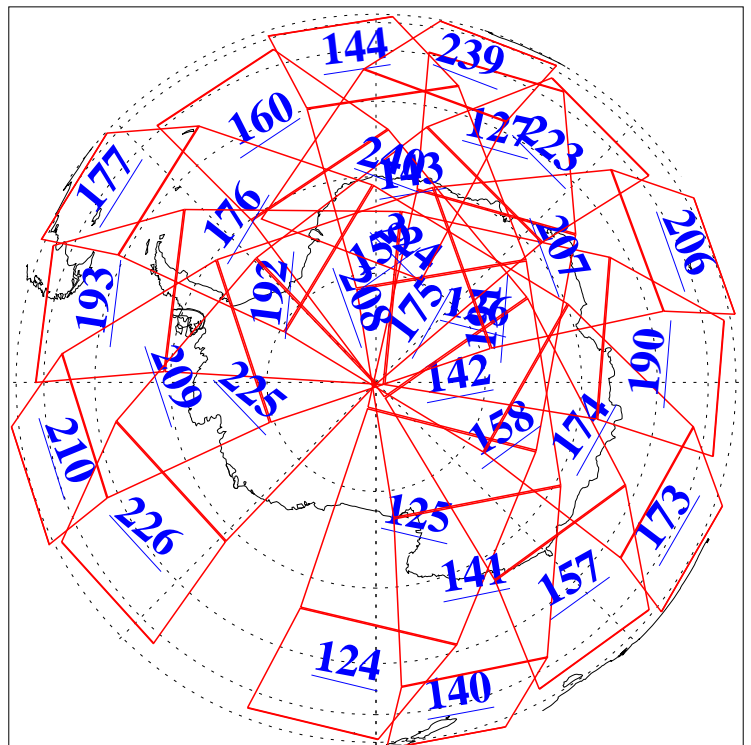

L1B Availability
AMSU Granules: 240
HSB Granules: 0
AIRS Granules: 240

8 Sep 2010
DoY 251
Aqua Day 3049
Granules: 1 to 120

Granules: 121 to 240

Legend: AMSU Available, HSB Available, AIRS Available

L1B Availability
AMSU Granules: 240
HSB Granules: 0
AIRS Granules: 240

8 Sep 2010
DoY 251
Aqua Day 3049

Ascending Granules

Descending Granules

Legend: AMSU Available, HSB Available, AIRS Available

L1B Availability
 AMSU Granules: 240
 HSB Granules: 0
 AIRS Granules: 240

8 Sep 2010
 DoY 251
 Aqua Day 3049

Northern Hemisphere Granules

Southern Hemisphere Granules

Legend: AMSU Available, HSB Available, AIRS Available