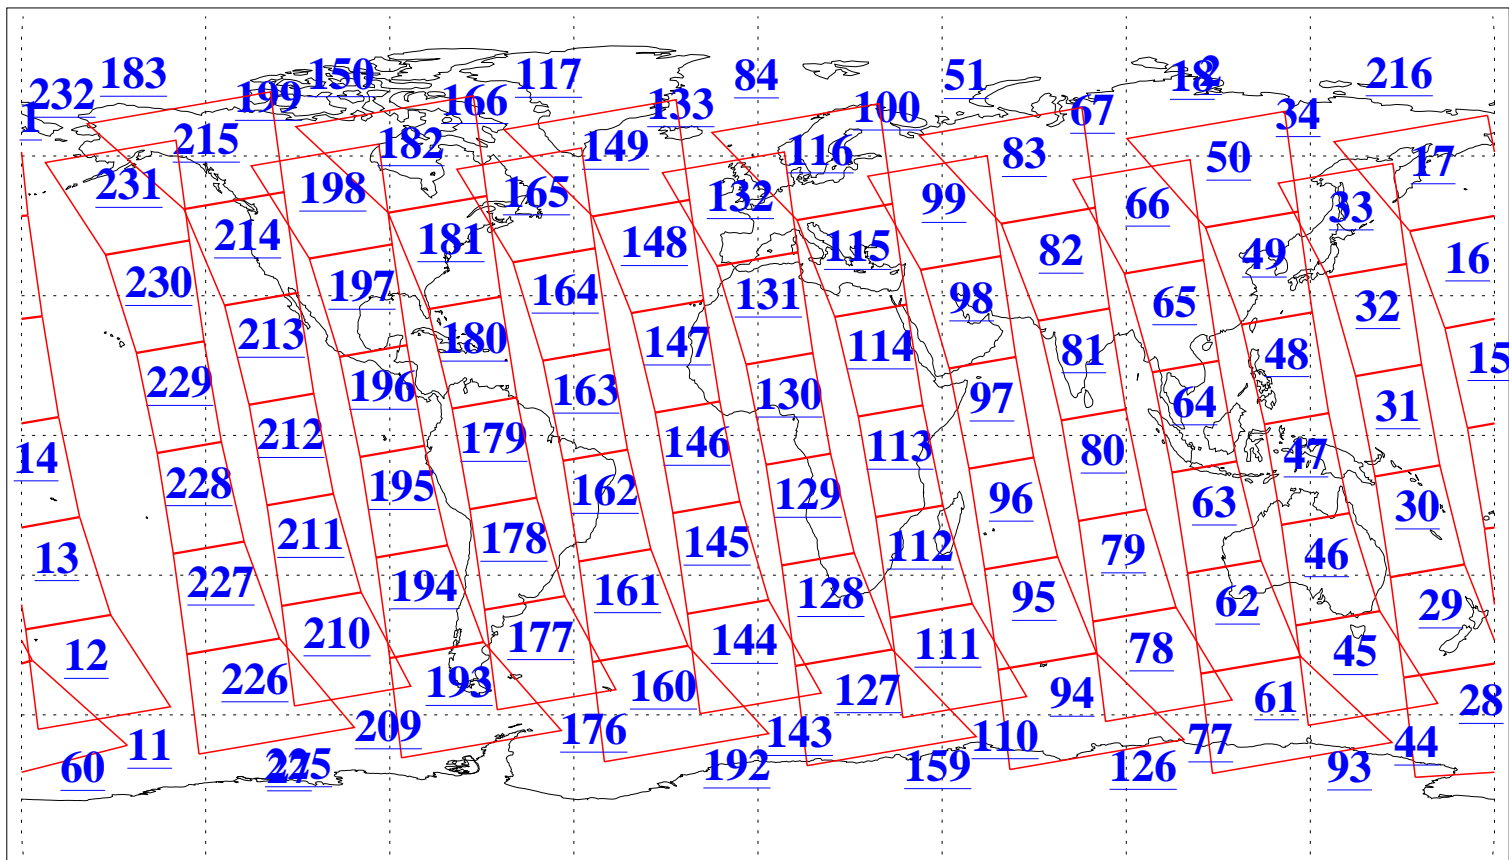

L1B Availability
AMSU Granules: 240
HSB Granules: 0
AIRS Granules: 240

8 Sep 2010
DoY 251
Aqua Day 3049
Granules: 1 to 120

Granules: 121 to 240

Legend: AMSU Available, HSB Available, AIRS Available

L1B Availability
AMSU Granules: 240
HSB Granules: 0
AIRS Granules: 240

8 Sep 2010
DoY 251
Aqua Day 3049

Ascending Granules

Descending Granules

Legend: AMSU Available, HSB Available, AIRS Available

L1B Availability
 AMSU Granules: 240
 HSB Granules: 0
 AIRS Granules: 240

8 Sep 2010
 DoY 251
 Aqua Day 3049

Northern Hemisphere Granules

Southern Hemisphere Granules

Legend: AMSU Available, HSB Available, AIRS Available