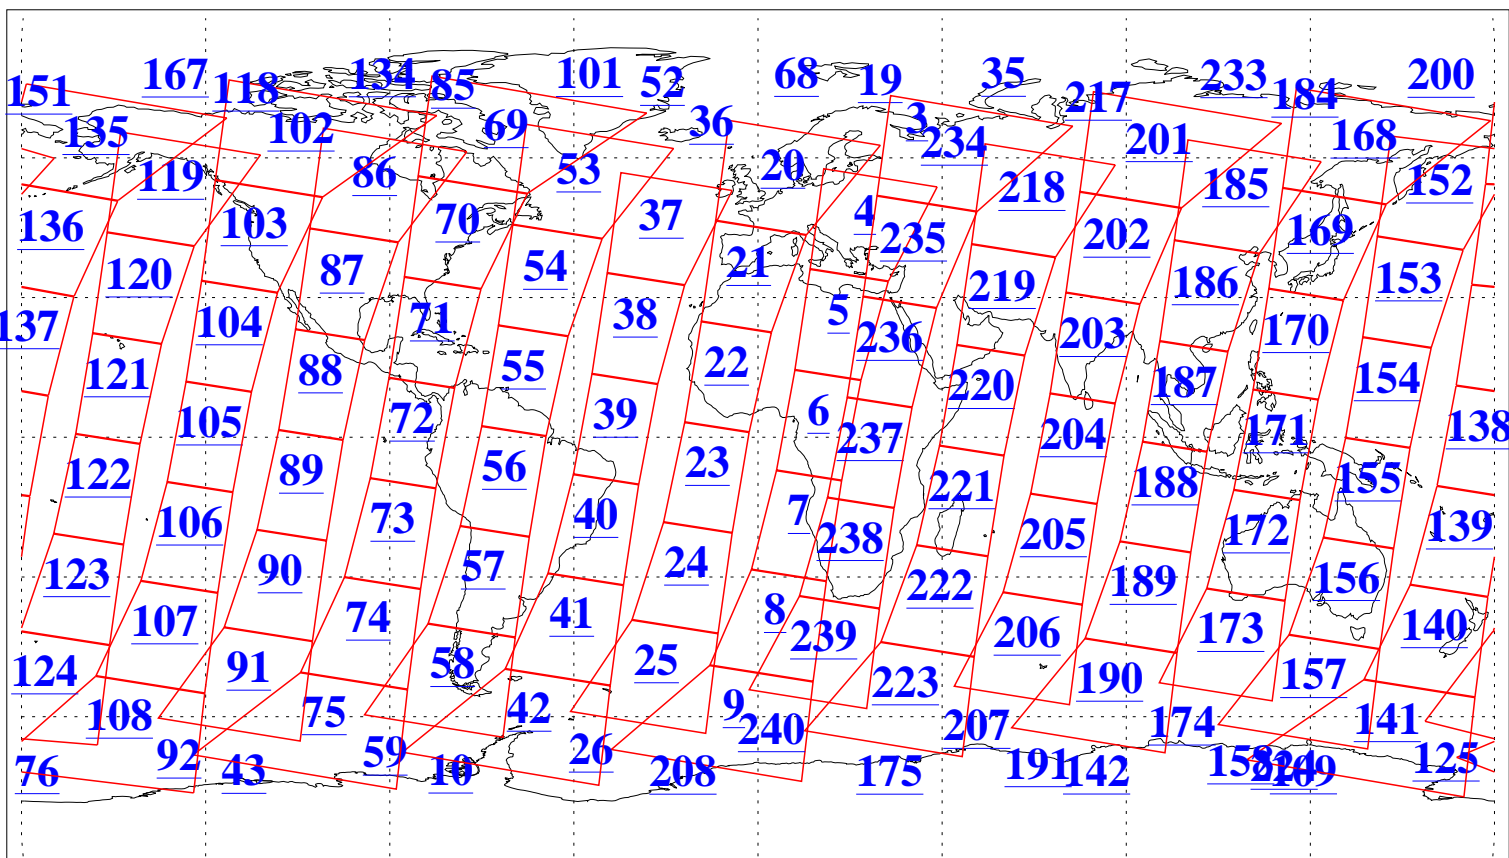

L1B Availability
AMSU Granules: 240
HSB Granules: 0
AIRS Granules: 240

8 Sep 2010
DoY 251
Aqua Day 3049
Granules: 1 to 120

Granules: 121 to 240

Legend: AMSU Available, HSB Available, AIRS Available

L1B Availability
AMSU Granules: 240
HSB Granules: 0
AIRS Granules: 240

8 Sep 2010
DoY 251
Aqua Day 3049

Ascending Granules

Descending Granules

Legend: AMSU Available, HSB Available, AIRS Available

L1B Availability
 AMSU Granules: 240
 HSB Granules: 0
 AIRS Granules: 240

8 Sep 2010
 DoY 251
 Aqua Day 3049

Northern Hemisphere Granules

Southern Hemisphere Granules

Legend: AMSU Available, HSB Available, AIRS Available