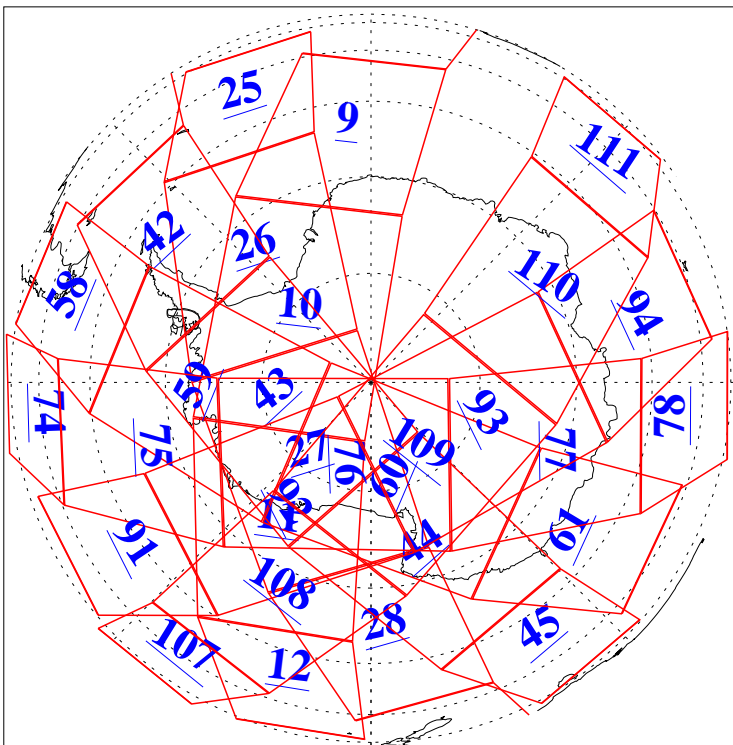

L1B Availability
AMSU Granules: 240
HSB Granules: 0
AIRS Granules: 240

8 Sep 2010
DoY 251
Aqua Day 3049
Granules: 1 to 120

Granules: 121 to 240

Legend: AMSU Available, HSB Available, AIRS Available

L1B Availability
AMSU Granules: 240
HSB Granules: 0
AIRS Granules: 240

8 Sep 2010
DoY 251
Aqua Day 3049

Ascending Granules

Descending Granules

Legend: AMSU Available, HSB Available, AIRS Available

L1B Availability
 AMSU Granules: 240
 HSB Granules: 0
 AIRS Granules: 240

8 Sep 2010
 DoY 251
 Aqua Day 3049

Northern Hemisphere Granules

Southern Hemisphere Granules

Legend: AMSU Available, HSB Available, AIRS Available