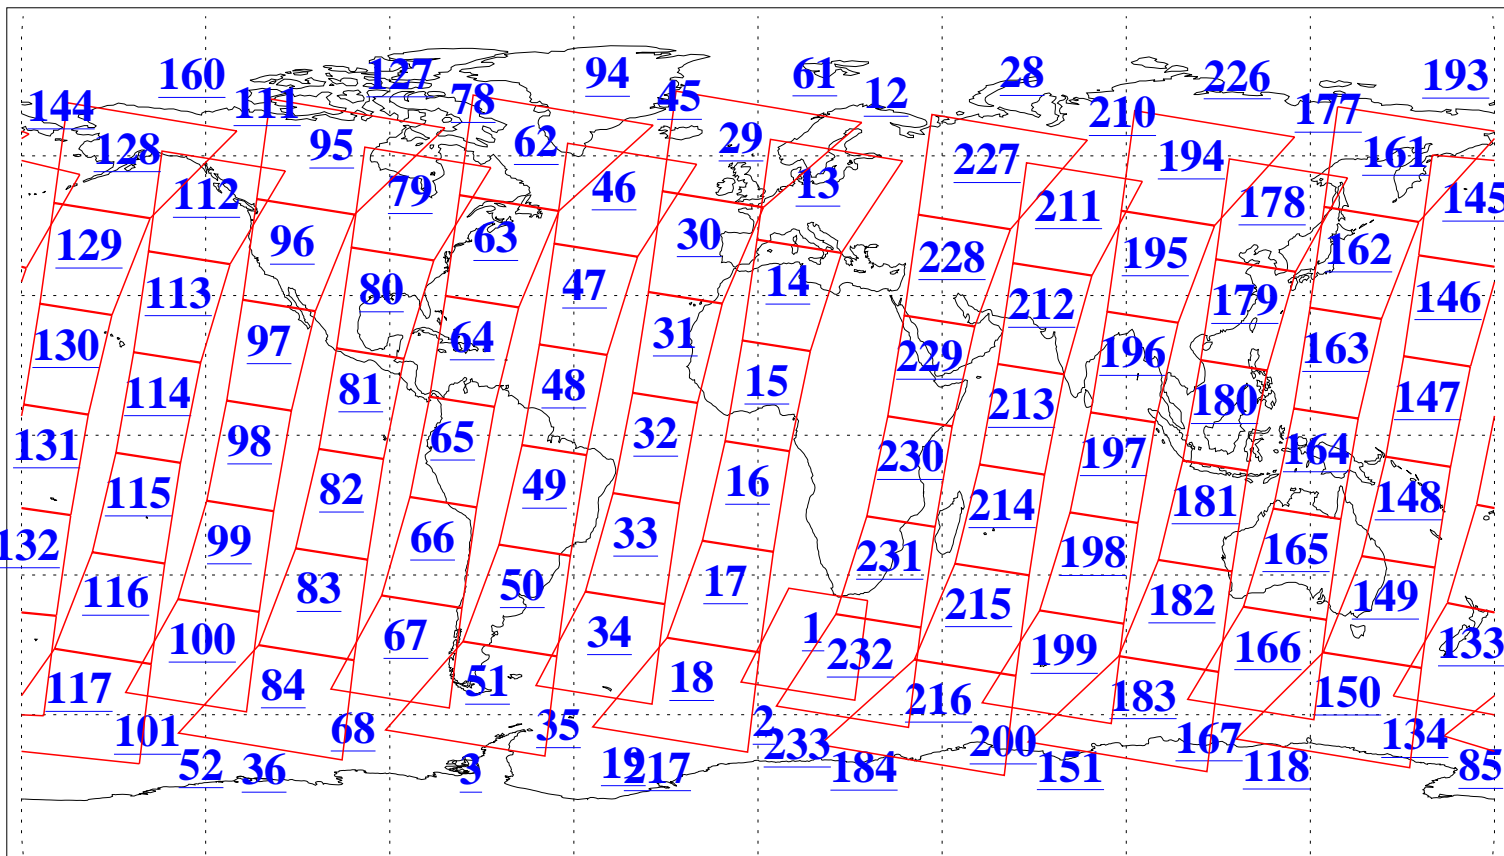

L1B Availability  
AMSU Granules: 240  
HSB Granules: 0  
AIRS Granules: 240

7 Sep 2010  
DoY 250  
Aqua Day 3048  
Granules: 1 to 120

Granules: 121 to 240

Legend: AMSU Available, HSB Available, AIRS Available

L1B Availability  
AMSU Granules: 240  
HSB Granules: 0  
AIRS Granules: 240

7 Sep 2010  
DoY 250  
Aqua Day 3048

Ascending Granules

Descending Granules

Legend: AMSU Available, HSB Available, AIRS Available

L1B Availability  
 AMSU Granules: 240  
 HSB Granules: 0  
 AIRS Granules: 240

7 Sep 2010  
 DoY 250  
 Aqua Day 3048

Northern Hemisphere Granules

Southern Hemisphere Granules

Legend: AMSU Available, HSB Available, AIRS Available