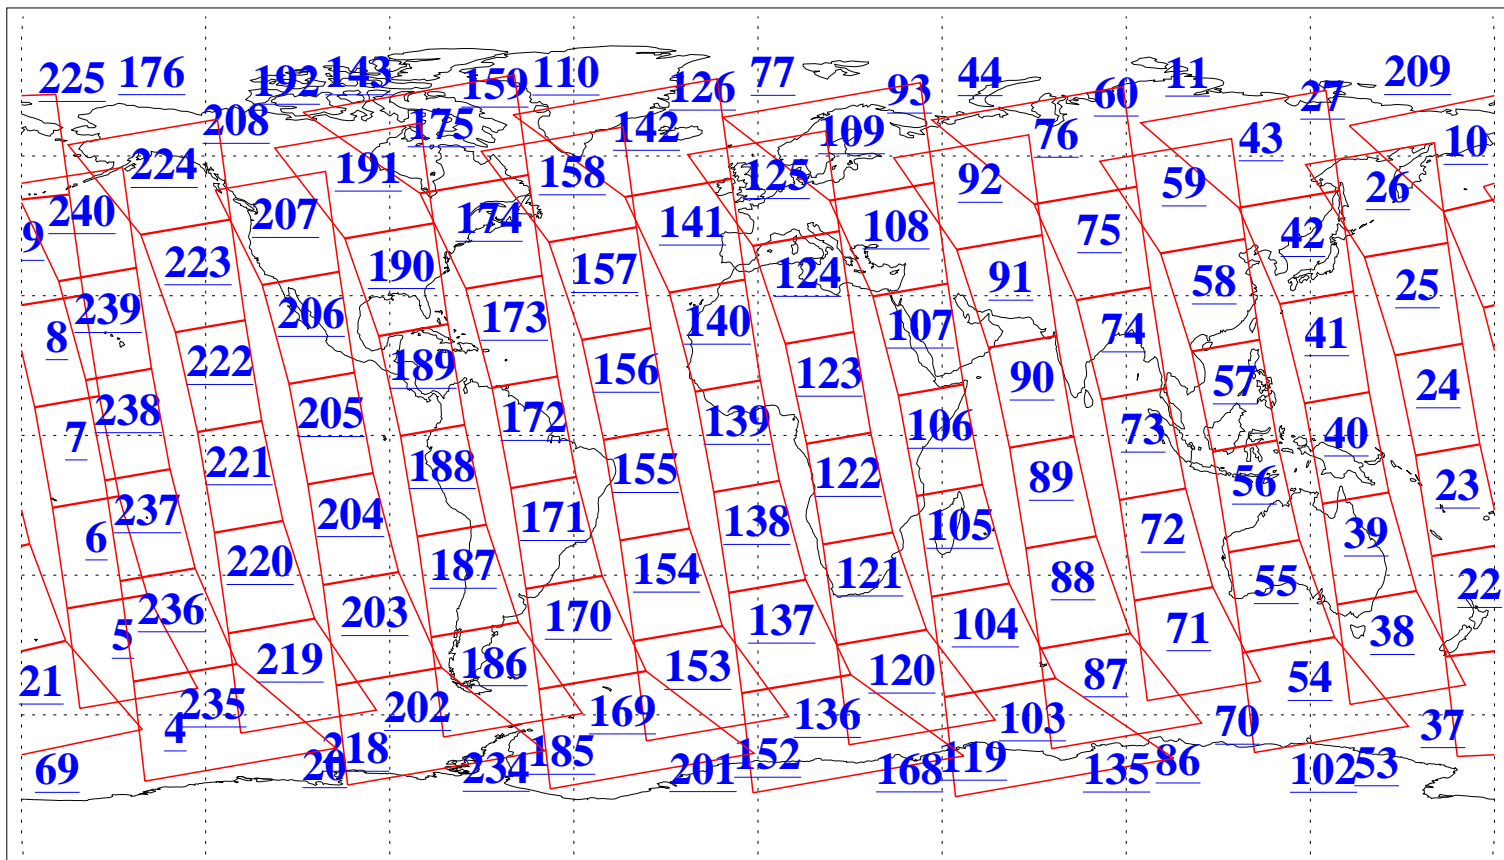

L1B Availability  
AMSU Granules: 240  
HSB Granules: 0  
AIRS Granules: 240

7 Sep 2010  
DoY 250  
Aqua Day 3048  
Granules: 1 to 120

Granules: 121 to 240

Legend: AMSU Available, HSB Available, AIRS Available

L1B Availability  
AMSU Granules: 240  
HSB Granules: 0  
AIRS Granules: 240

7 Sep 2010  
DoY 250  
Aqua Day 3048

Ascending Granules

Descending Granules

Legend: AMSU Available, HSB Available, AIRS Available

L1B Availability  
 AMSU Granules: 240  
 HSB Granules: 0  
 AIRS Granules: 240

7 Sep 2010  
 DoY 250  
 Aqua Day 3048

Northern Hemisphere Granules

Southern Hemisphere Granules

Legend: AMSU Available, HSB Available, AIRS Available