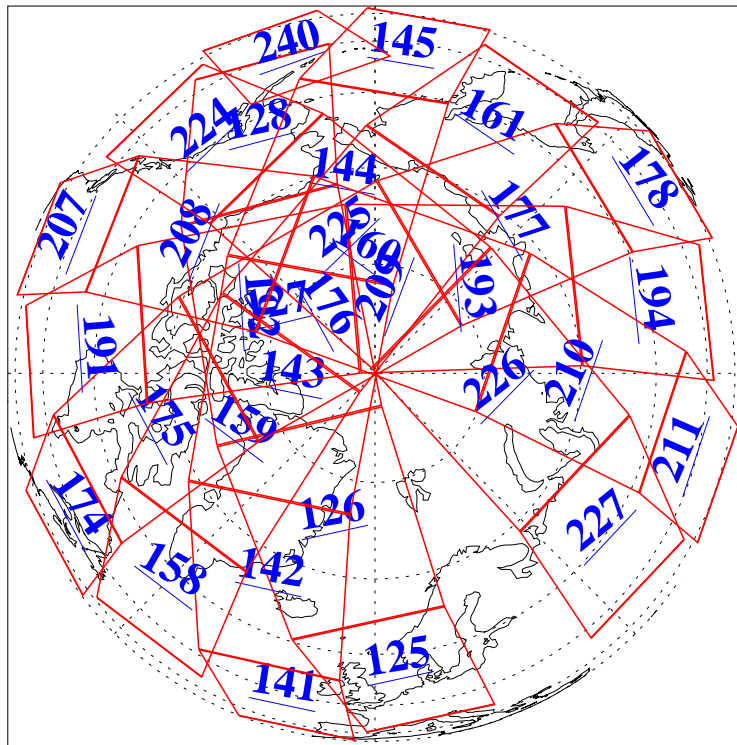

L1B Availability  
AMSU Granules: 240  
HSB Granules: 0  
AIRS Granules: 240

7 Sep 2010  
DoY 250  
Aqua Day 3048

Ascending Granules

Descending Granules

Legend: AMSU Available, HSB Available, AIRS Available

L1B Availability  
 AMSU Granules: 240  
 HSB Granules: 0  
 AIRS Granules: 240

7 Sep 2010  
 DoY 250  
 Aqua Day 3048

Northern Hemisphere Granules

Southern Hemisphere Granules

Legend: AMSU Available, HSB Available, AIRS Available