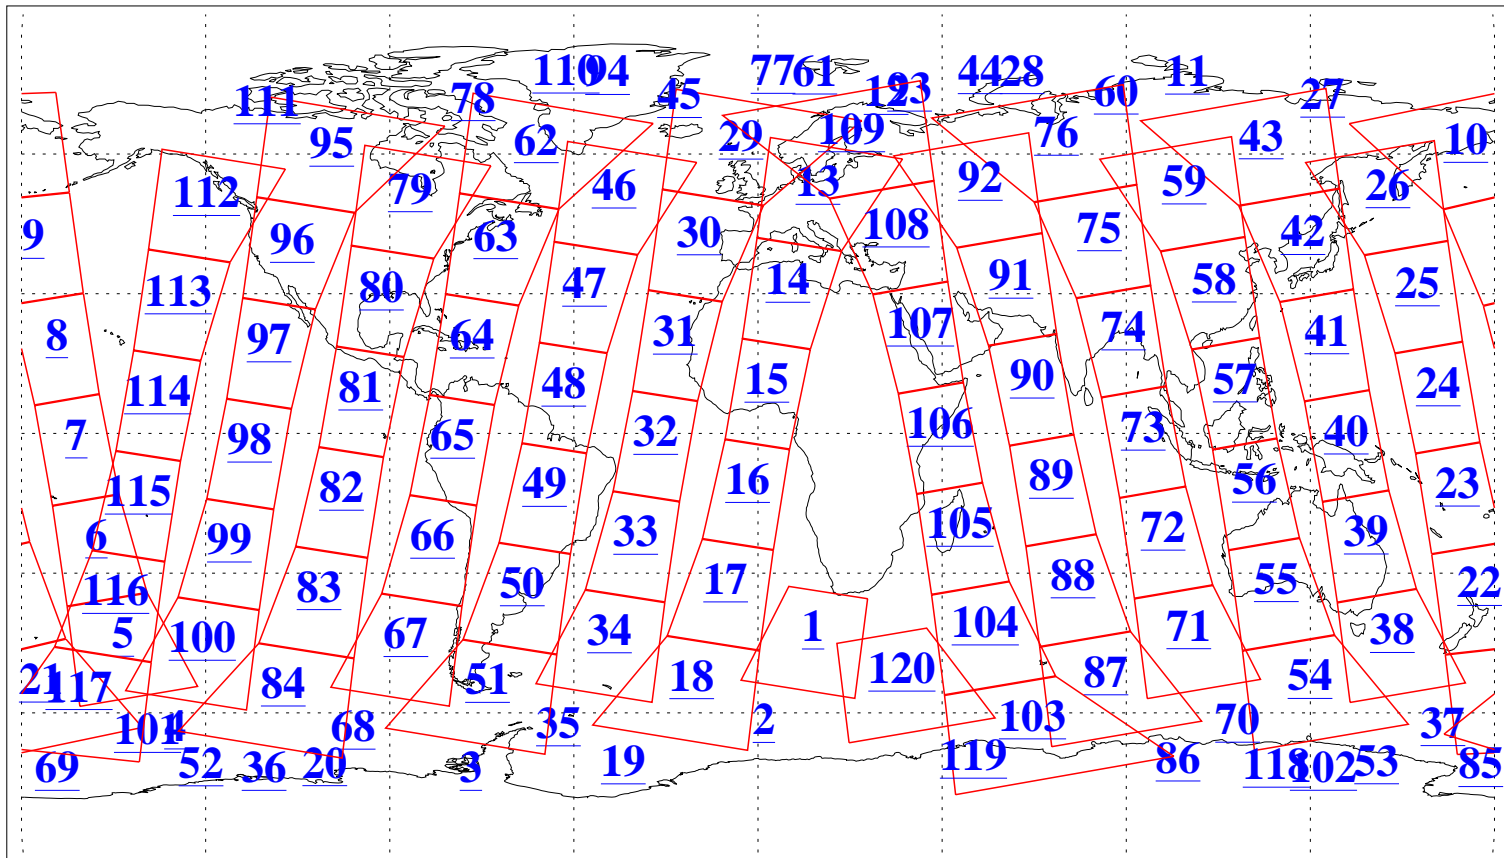

L1B Availability  
AMSU Granules: 240  
HSB Granules: 0  
AIRS Granules: 240

7 Sep 2010  
DoY 250  
Aqua Day 3048  
Granules: 1 to 120

Granules: 121 to 240

Legend: AMSU Available, HSB Available, AIRS Available

L1B Availability  
AMSU Granules: 240  
HSB Granules: 0  
AIRS Granules: 240

7 Sep 2010  
DoY 250  
Aqua Day 3048

Ascending Granules

Descending Granules

Legend: AMSU Available, HSB Available, AIRS Available

L1B Availability  
 AMSU Granules: 240  
 HSB Granules: 0  
 AIRS Granules: 240

7 Sep 2010  
 DoY 250  
 Aqua Day 3048

Northern Hemisphere Granules

Southern Hemisphere Granules

Legend: AMSU Available, HSB Available, AIRS Available