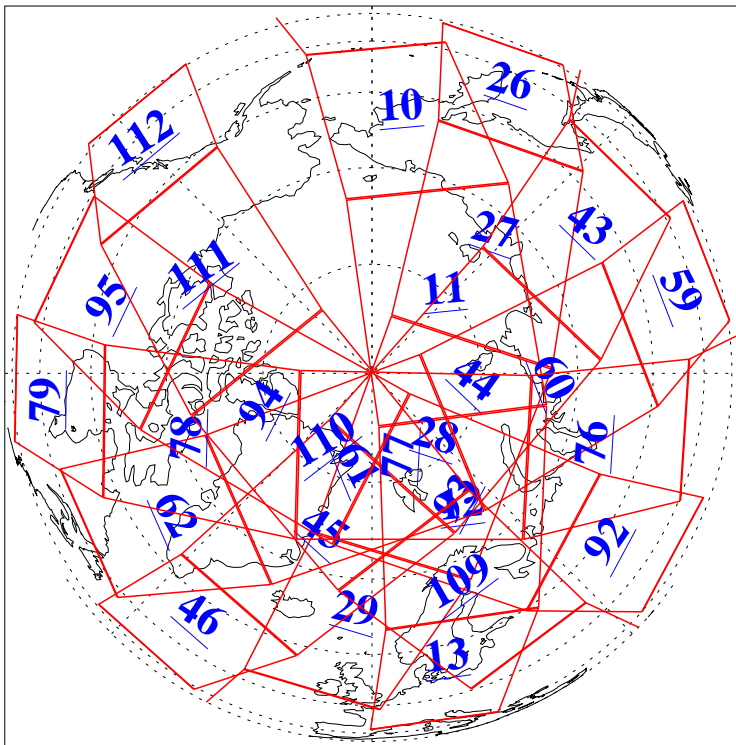

L1B Availability  
AMSU Granules: 240  
HSB Granules: 0  
AIRS Granules: 240

7 Sep 2010  
DoY 250  
Aqua Day 3048  
Granules: 1 to 120

Granules: 121 to 240

Legend: AMSU Available, HSB Available, AIRS Available

L1B Availability  
AMSU Granules: 240  
HSB Granules: 0  
AIRS Granules: 240

7 Sep 2010  
DoY 250  
Aqua Day 3048

Ascending Granules

Descending Granules

Legend: AMSU Available, HSB Available, AIRS Available

L1B Availability  
 AMSU Granules: 240  
 HSB Granules: 0  
 AIRS Granules: 240

7 Sep 2010  
 DoY 250  
 Aqua Day 3048

Northern Hemisphere Granules

Southern Hemisphere Granules

Legend: AMSU Available, HSB Available, AIRS Available