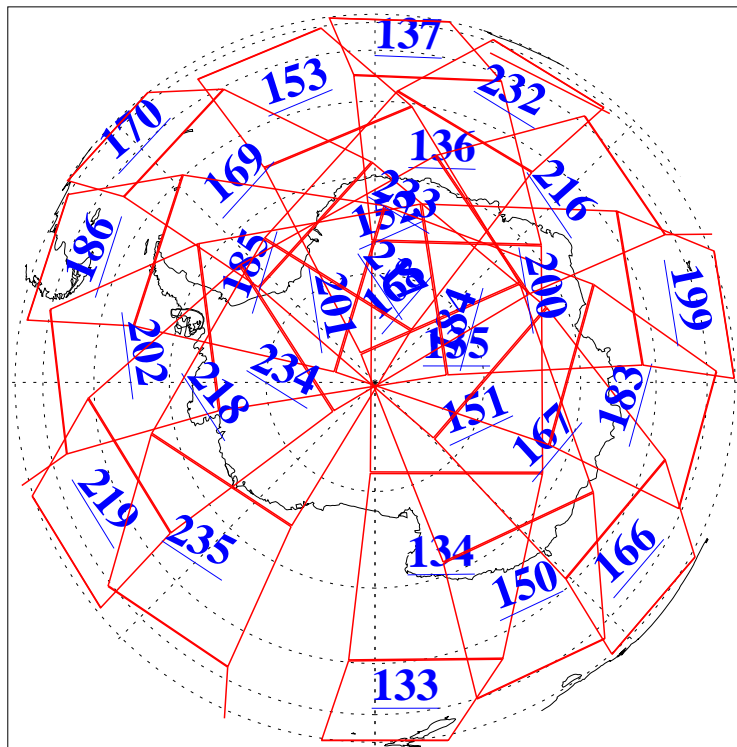

L1B Availability  
AMSU Granules: 240  
HSB Granules: 0  
AIRS Granules: 240

7 Sep 2010  
DoY 250  
Aqua Day 3048

Ascending Granules

Descending Granules

Legend: AMSU Available, HSB Available, AIRS Available

L1B Availability  
 AMSU Granules: 240  
 HSB Granules: 0  
 AIRS Granules: 240

7 Sep 2010  
 DoY 250  
 Aqua Day 3048

Northern Hemisphere Granules

Southern Hemisphere Granules

Legend: AMSU Available, HSB Available, AIRS Available