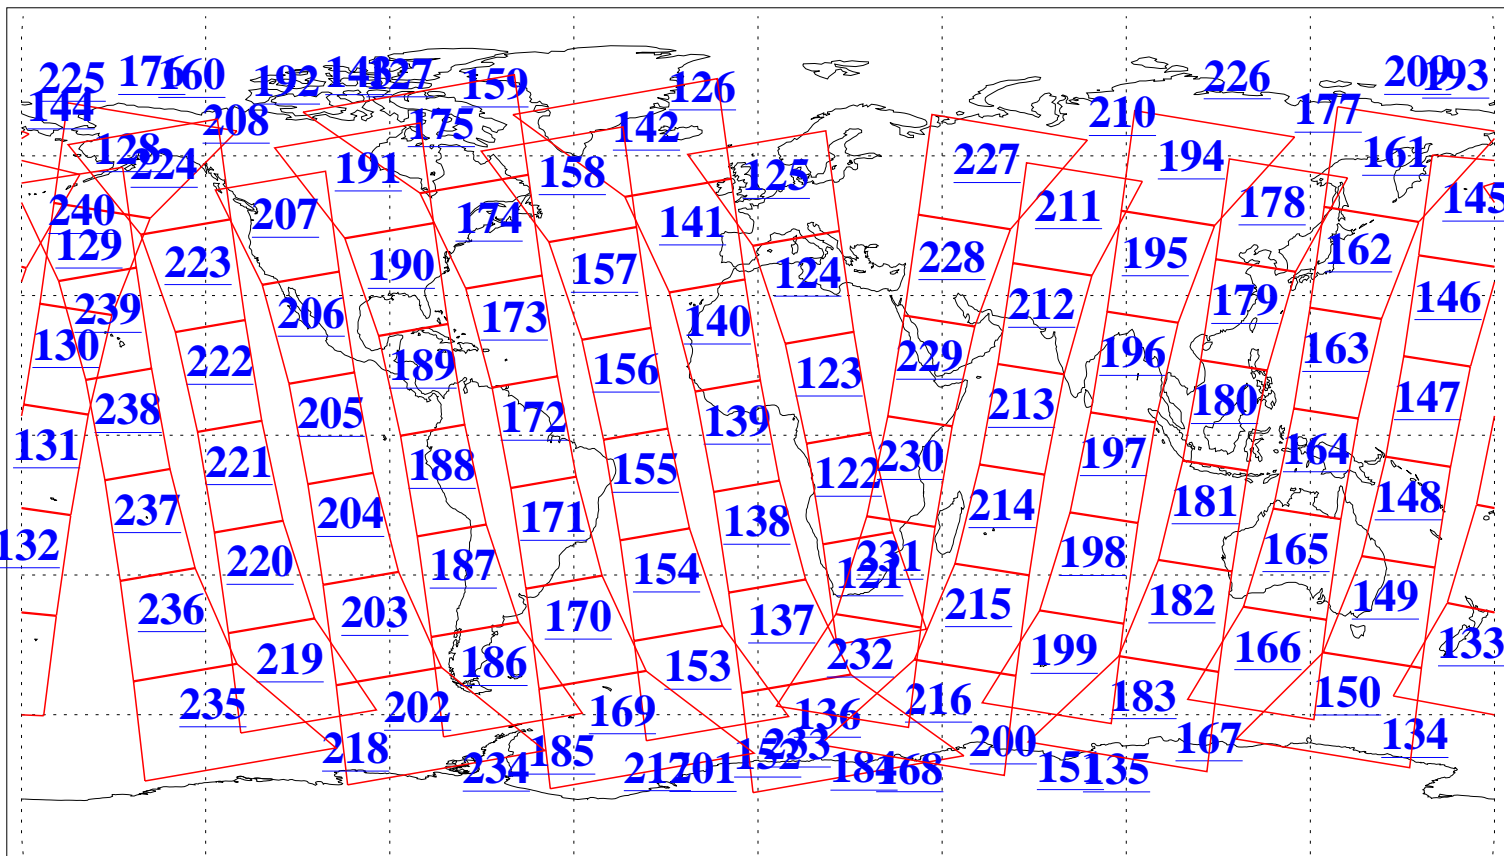

L1B Availability  
AMSU Granules: 240  
HSB Granules: 0  
AIRS Granules: 240

7 Sep 2010  
DoY 250  
Aqua Day 3048  
Granules: 1 to 120

Granules: 121 to 240

Legend: AMSU Available, HSB Available, AIRS Available

L1B Availability  
AMSU Granules: 240  
HSB Granules: 0  
AIRS Granules: 240

7 Sep 2010  
DoY 250  
Aqua Day 3048

Ascending Granules

Descending Granules

Legend: AMSU Available, HSB Available, AIRS Available

L1B Availability  
 AMSU Granules: 240  
 HSB Granules: 0  
 AIRS Granules: 240

7 Sep 2010  
 DoY 250  
 Aqua Day 3048

Northern Hemisphere Granules

Southern Hemisphere Granules

Legend: AMSU Available, HSB Available, AIRS Available