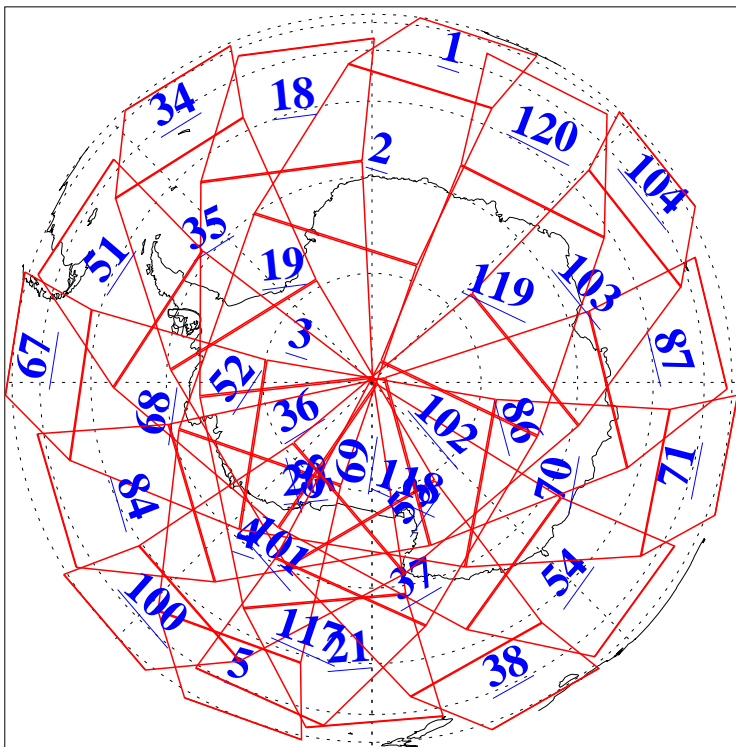

L1B Availability  
AMSU Granules: 240  
HSB Granules: 0  
AIRS Granules: 240

7 Sep 2010  
DoY 250  
Aqua Day 3048  
Granules: 1 to 120

Granules: 121 to 240

Legend: AMSU Available, HSB Available, AIRS Available

L1B Availability  
AMSU Granules: 240  
HSB Granules: 0  
AIRS Granules: 240

7 Sep 2010  
DoY 250  
Aqua Day 3048

Ascending Granules

Descending Granules

Legend: AMSU Available, HSB Available, AIRS Available

L1B Availability  
 AMSU Granules: 240  
 HSB Granules: 0  
 AIRS Granules: 240

7 Sep 2010  
 DoY 250  
 Aqua Day 3048

Northern Hemisphere Granules

Southern Hemisphere Granules

Legend: AMSU Available, HSB Available, AIRS Available