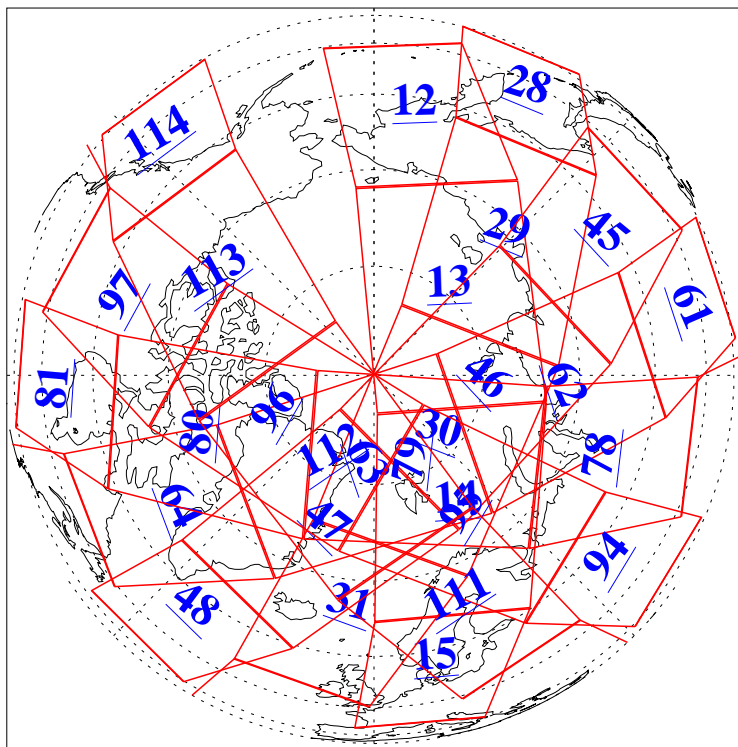

L1B Availability
AMSU Granules: 240
HSB Granules: 0
AIRS Granules: 240

5 Sep 2010
DoY 248
Aqua Day 3046
Granules: 1 to 120

Granules: 121 to 240

Legend: AMSU Available, HSB Available, AIRS Available

L1B Availability
AMSU Granules: 240
HSB Granules: 0
AIRS Granules: 240

5 Sep 2010
DoY 248
Aqua Day 3046

Ascending Granules

Descending Granules

Legend: AMSU Available, HSB Available, AIRS Available

L1B Availability
 AMSU Granules: 240
 HSB Granules: 0
 AIRS Granules: 240

5 Sep 2010
 DoY 248
 Aqua Day 3046

Northern Hemisphere Granules

Southern Hemisphere Granules

Legend: AMSU Available, HSB Available, AIRS Available