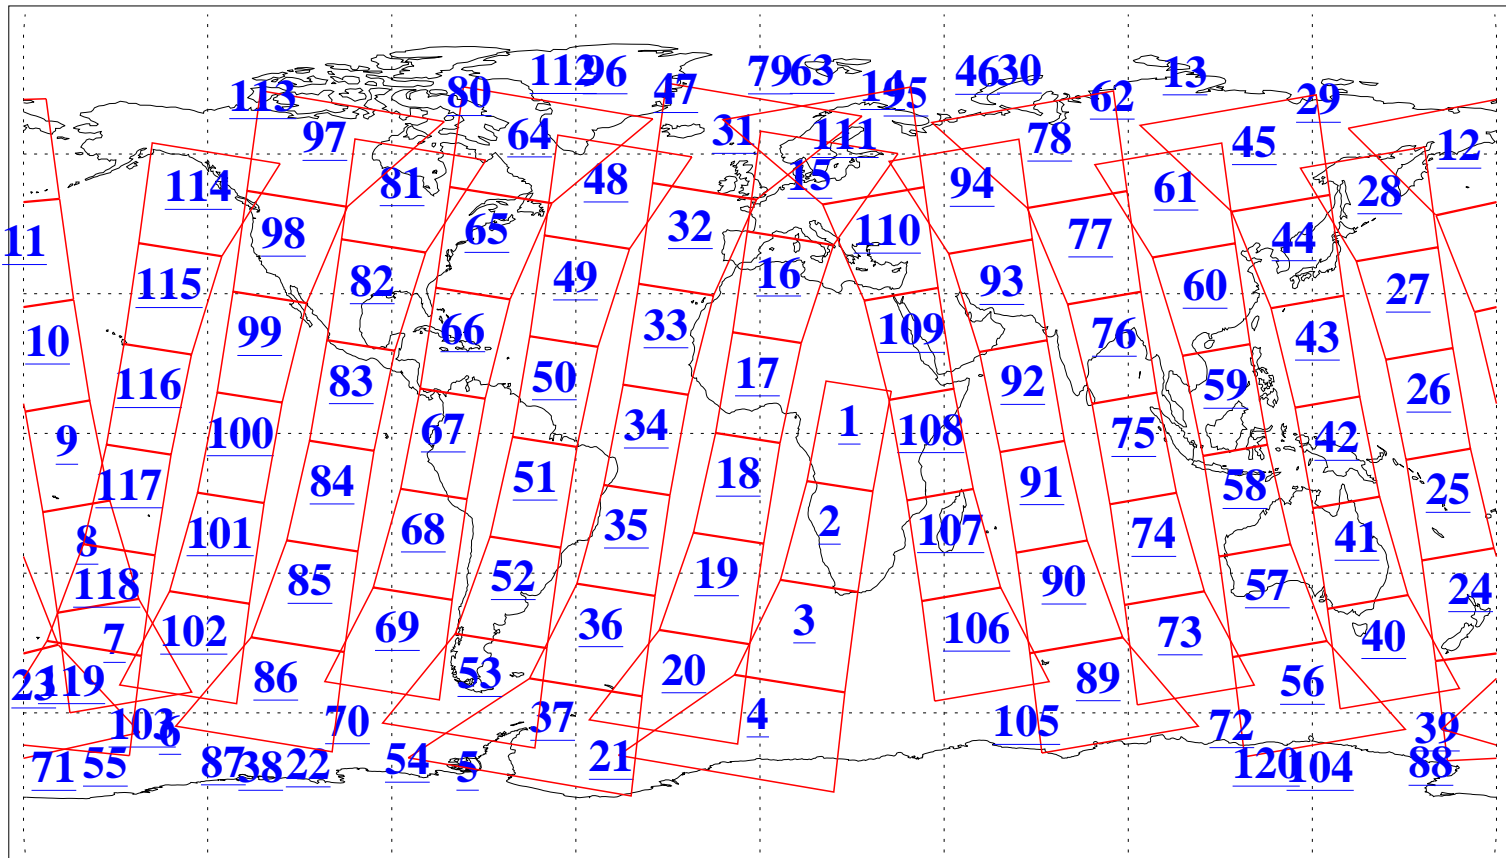

L1B Availability
AMSU Granules: 240
HSB Granules: 0
AIRS Granules: 240

5 Sep 2010
DoY 248
Aqua Day 3046
Granules: 1 to 120

Granules: 121 to 240

Legend: AMSU Available, HSB Available, AIRS Available

L1B Availability
AMSU Granules: 240
HSB Granules: 0
AIRS Granules: 240

5 Sep 2010
DoY 248
Aqua Day 3046

Ascending Granules

Descending Granules

Legend: AMSU Available, HSB Available, AIRS Available

L1B Availability
 AMSU Granules: 240
 HSB Granules: 0
 AIRS Granules: 240

5 Sep 2010
 DoY 248
 Aqua Day 3046

Northern Hemisphere Granules

Southern Hemisphere Granules

Legend: AMSU Available, HSB Available, AIRS Available