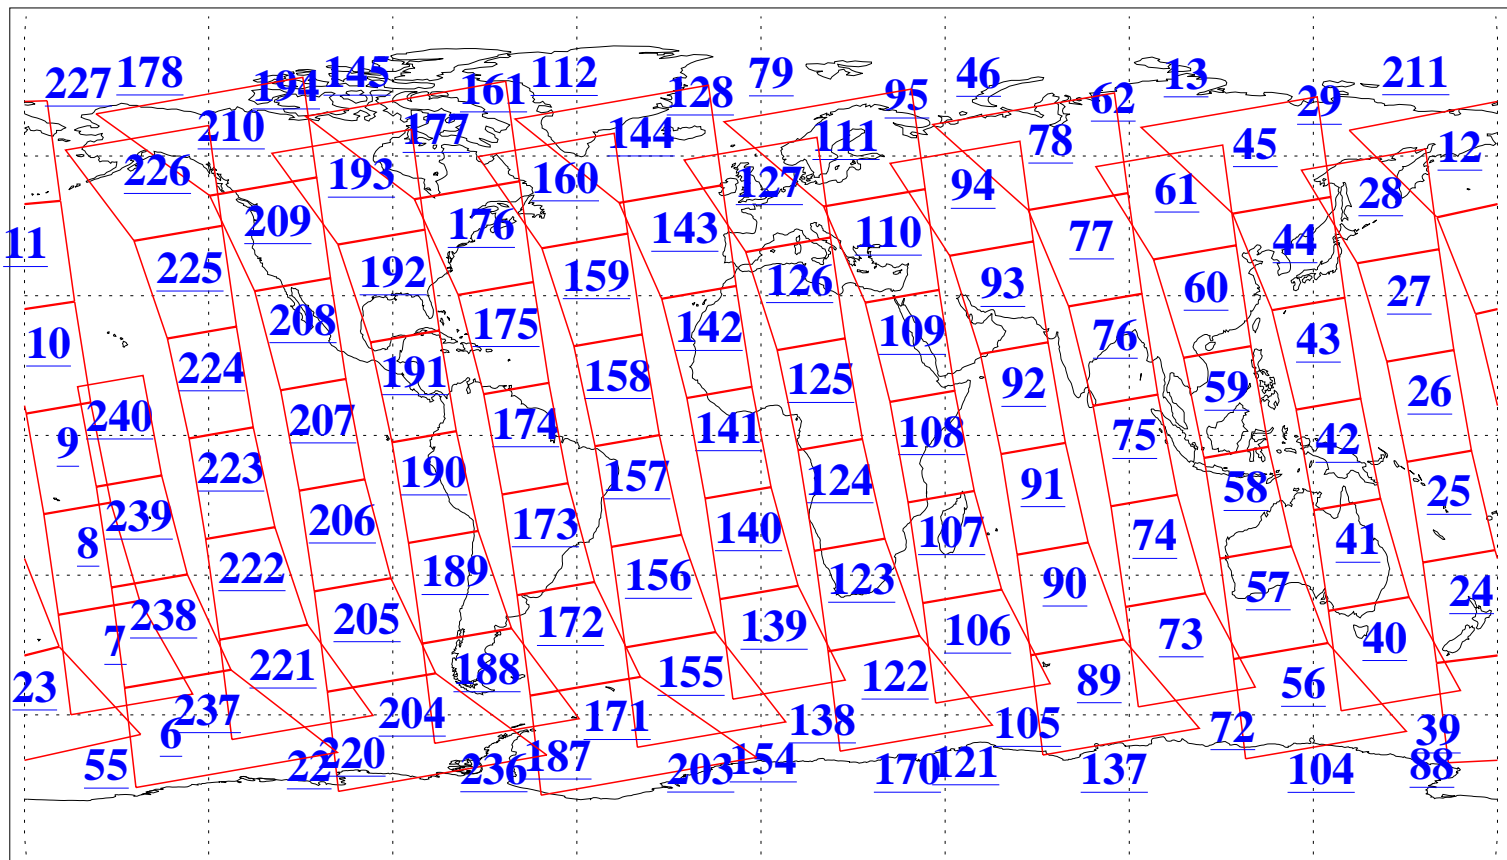

L1B Availability
AMSU Granules: 240
HSB Granules: 0
AIRS Granules: 240

5 Sep 2010
DoY 248
Aqua Day 3046
Granules: 1 to 120

Granules: 121 to 240

Legend: AMSU Available, HSB Available, AIRS Available

L1B Availability
AMSU Granules: 240
HSB Granules: 0
AIRS Granules: 240

5 Sep 2010
DoY 248
Aqua Day 3046

Ascending Granules

Descending Granules

Legend: AMSU Available, HSB Available, AIRS Available

L1B Availability
 AMSU Granules: 240
 HSB Granules: 0
 AIRS Granules: 240

5 Sep 2010
 DoY 248
 Aqua Day 3046

Northern Hemisphere Granules

Southern Hemisphere Granules

Legend: AMSU Available, HSB Available, AIRS Available