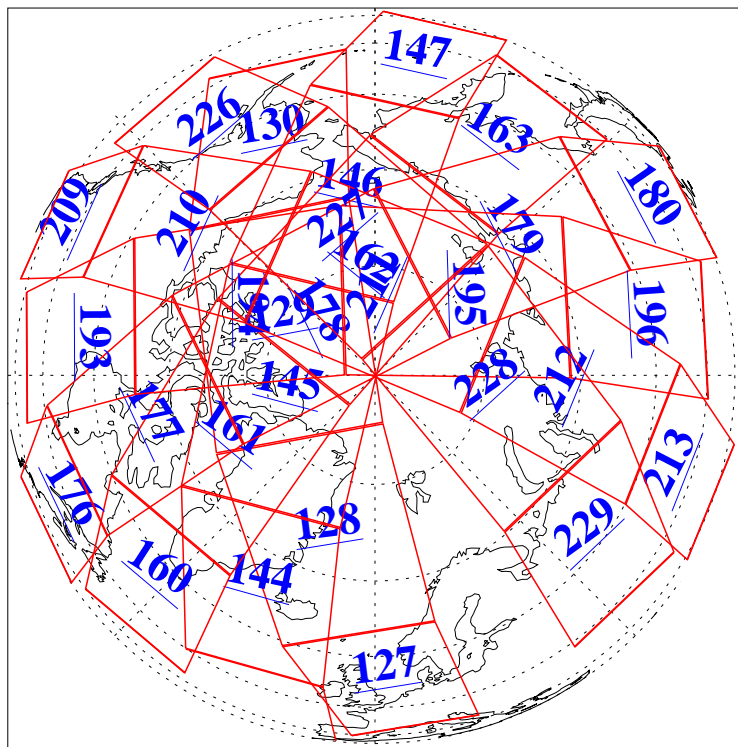

5 Sep 2010
DoY 248
Aqua Day 3046

Ascending Granules

Descending Granules

Legend: AMSU Available, HSB Available, AIRS Available

L1B Availability
 AMSU Granules: 240
 HSB Granules: 0
 AIRS Granules: 240

5 Sep 2010
 DoY 248
 Aqua Day 3046

Northern Hemisphere Granules

Southern Hemisphere Granules

Legend: AMSU Available, HSB Available, AIRS Available