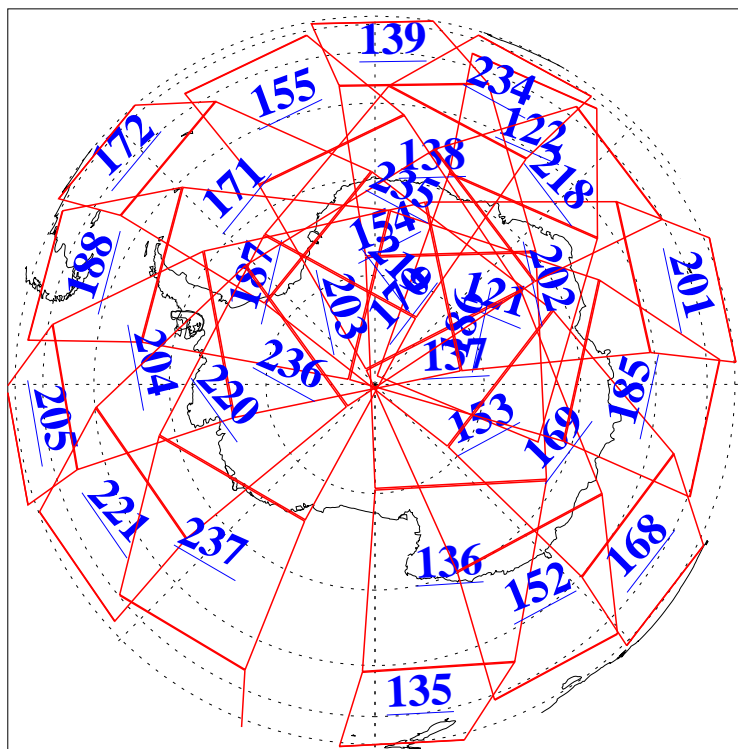

L1B Availability
AMSU Granules: 240
HSB Granules: 0
AIRS Granules: 240

5 Sep 2010
DoY 248
Aqua Day 3046
Granules: 1 to 120

Granules: 121 to 240

Legend: AMSU Available, HSB Available, AIRS Available

L1B Availability
AMSU Granules: 240
HSB Granules: 0
AIRS Granules: 240

5 Sep 2010
DoY 248
Aqua Day 3046

Ascending Granules

Descending Granules

Legend: AMSU Available, HSB Available, AIRS Available

L1B Availability
 AMSU Granules: 240
 HSB Granules: 0
 AIRS Granules: 240

5 Sep 2010
 DoY 248
 Aqua Day 3046

Northern Hemisphere Granules

Southern Hemisphere Granules

Legend: AMSU Available, HSB Available, AIRS Available