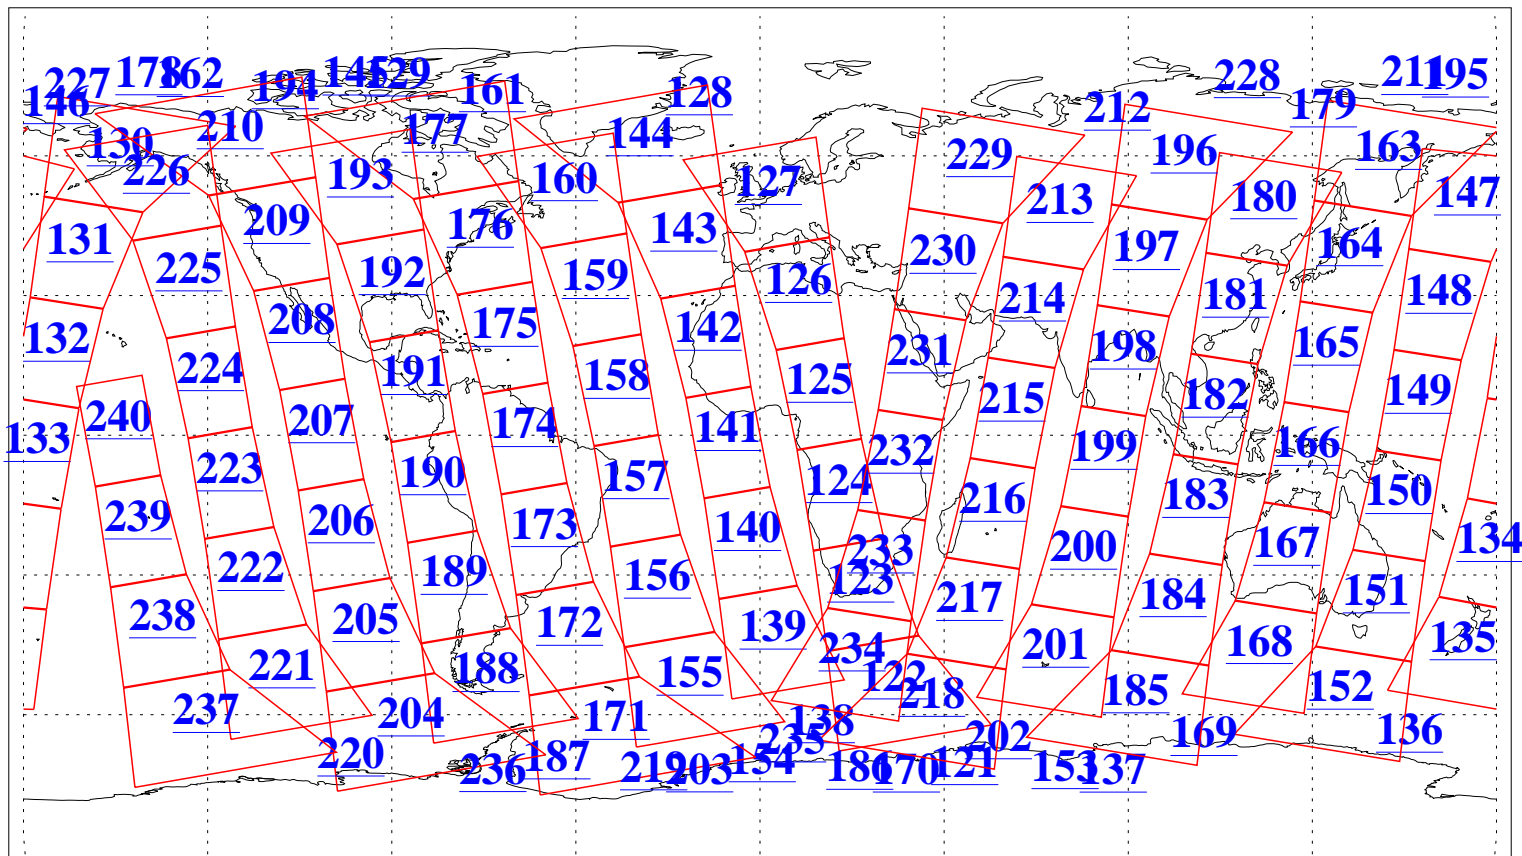

L1B Availability
AMSU Granules: 240
HSB Granules: 0
AIRS Granules: 240

5 Sep 2010
DoY 248
Aqua Day 3046
Granules: 1 to 120

Granules: 121 to 240

Legend: AMSU Available, HSB Available, AIRS Available

L1B Availability
AMSU Granules: 240
HSB Granules: 0
AIRS Granules: 240

5 Sep 2010
DoY 248
Aqua Day 3046

Ascending Granules

Descending Granules

Legend: AMSU Available, HSB Available, AIRS Available

L1B Availability
 AMSU Granules: 240
 HSB Granules: 0
 AIRS Granules: 240

5 Sep 2010
 DoY 248
 Aqua Day 3046

Northern Hemisphere Granules

Southern Hemisphere Granules

Legend: AMSU Available, HSB Available, AIRS Available