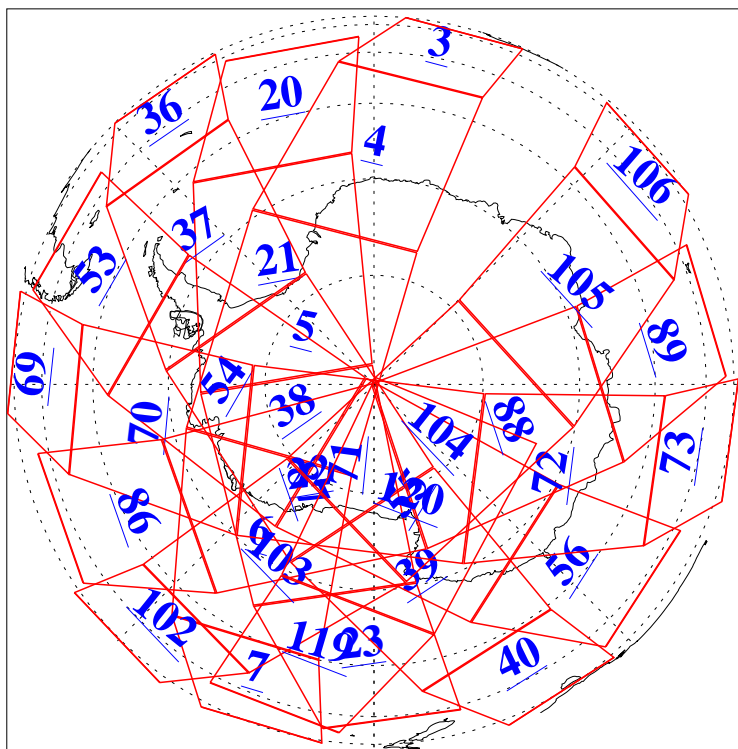

L1B Availability
AMSU Granules: 240
HSB Granules: 0
AIRS Granules: 240

5 Sep 2010
DoY 248
Aqua Day 3046
Granules: 1 to 120

Granules: 121 to 240

Legend: AMSU Available, HSB Available, AIRS Available

L1B Availability
AMSU Granules: 240
HSB Granules: 0
AIRS Granules: 240

5 Sep 2010
DoY 248
Aqua Day 3046

Ascending Granules

Descending Granules

Legend: AMSU Available, HSB Available, AIRS Available

L1B Availability
 AMSU Granules: 240
 HSB Granules: 0
 AIRS Granules: 240

5 Sep 2010
 DoY 248
 Aqua Day 3046

Northern Hemisphere Granules

Southern Hemisphere Granules

Legend: AMSU Available, HSB Available, AIRS Available