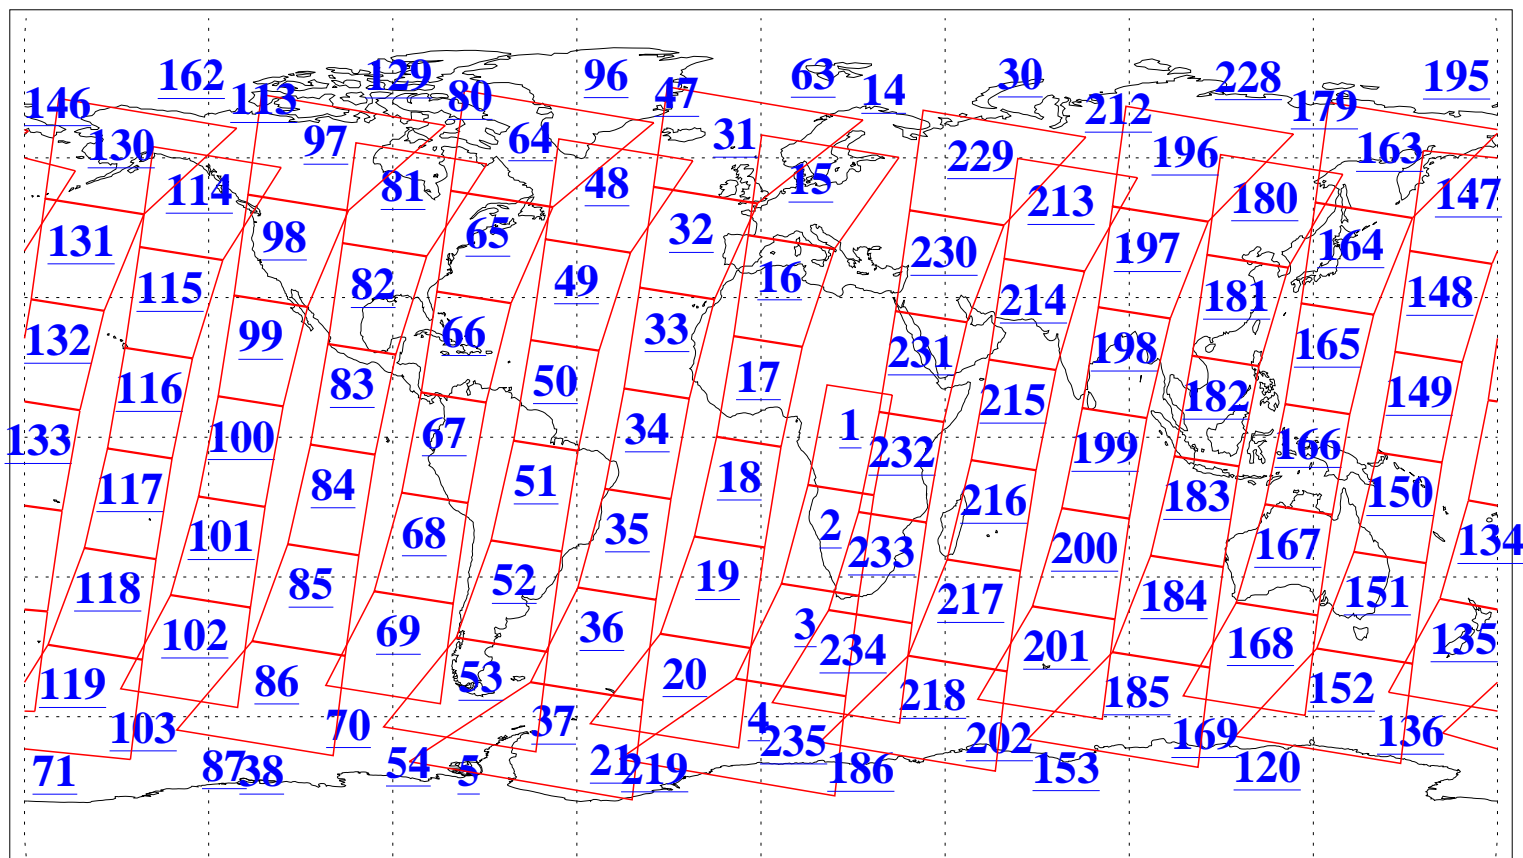

L1B Availability
AMSU Granules: 240
HSB Granules: 0
AIRS Granules: 240

5 Sep 2010
DoY 248
Aqua Day 3046
Granules: 1 to 120

Granules: 121 to 240

Legend: AMSU Available, HSB Available, AIRS Available

L1B Availability
AMSU Granules: 240
HSB Granules: 0
AIRS Granules: 240

5 Sep 2010
DoY 248
Aqua Day 3046

Ascending Granules

Descending Granules

Legend: AMSU Available, HSB Available, AIRS Available

L1B Availability
 AMSU Granules: 240
 HSB Granules: 0
 AIRS Granules: 240

5 Sep 2010
 DoY 248
 Aqua Day 3046

Northern Hemisphere Granules

Southern Hemisphere Granules

Legend: AMSU Available, HSB Available, AIRS Available