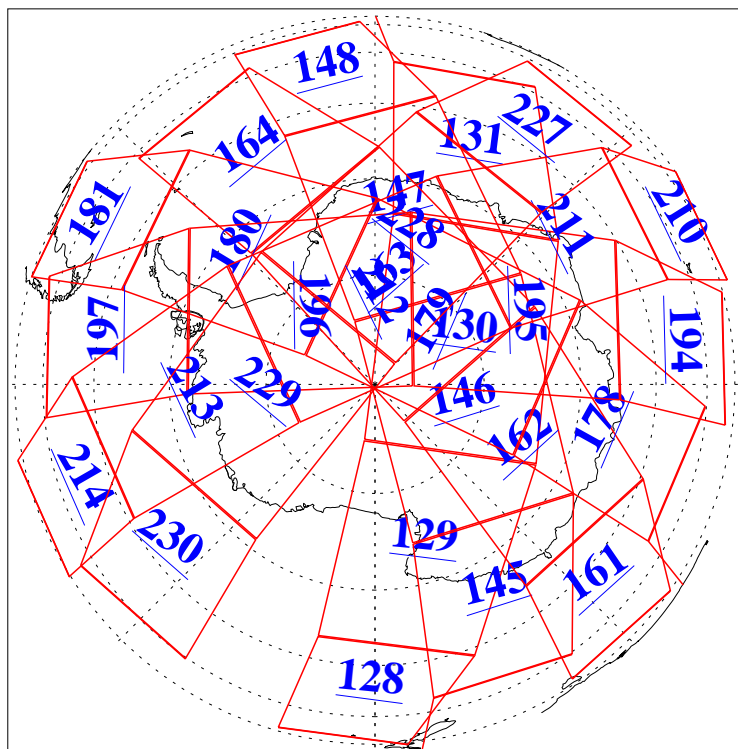

L1B Availability
AMSU Granules: 240
HSB Granules: 0
AIRS Granules: 240

4 Sep 2010
DoY 247
Aqua Day 3045
Granules: 1 to 120

Granules: 121 to 240

Legend: AMSU Available, HSB Available, AIRS Available

L1B Availability
AMSU Granules: 240
HSB Granules: 0
AIRS Granules: 240

4 Sep 2010
DoY 247
Aqua Day 3045
Ascending Granules

Descending Granules

Legend: AMSU Available, HSB Available, AIRS Available

L1B Availability
 AMSU Granules: 240
 HSB Granules: 0
 AIRS Granules: 240

4 Sep 2010
 DoY 247
 Aqua Day 3045

Northern Hemisphere Granules

Southern Hemisphere Granules

Legend: AMSU Available, HSB Available, AIRS Available