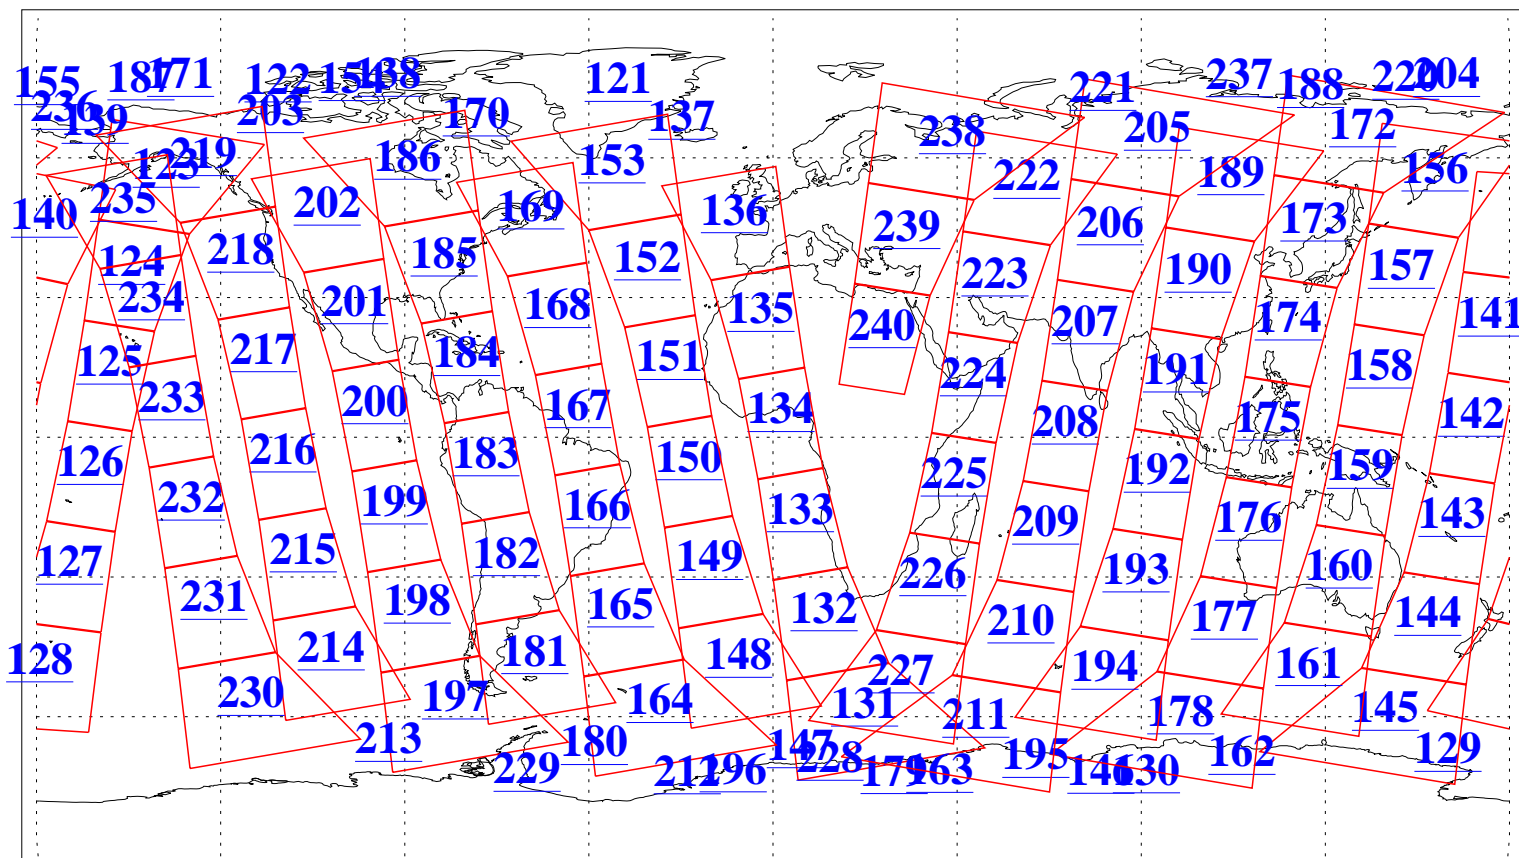

L1B Availability
AMSU Granules: 240
HSB Granules: 0
AIRS Granules: 240

4 Sep 2010
DoY 247
Aqua Day 3045
Granules: 1 to 120

Granules: 121 to 240

Legend: AMSU Available, HSB Available, AIRS Available

L1B Availability
AMSU Granules: 240
HSB Granules: 0
AIRS Granules: 240

4 Sep 2010
DoY 247
Aqua Day 3045
Ascending Granules

Descending Granules

Legend: AMSU Available, HSB Available, AIRS Available

L1B Availability
 AMSU Granules: 240
 HSB Granules: 0
 AIRS Granules: 240

4 Sep 2010
 DoY 247
 Aqua Day 3045

Northern Hemisphere Granules

Southern Hemisphere Granules

Legend: AMSU Available, HSB Available, AIRS Available