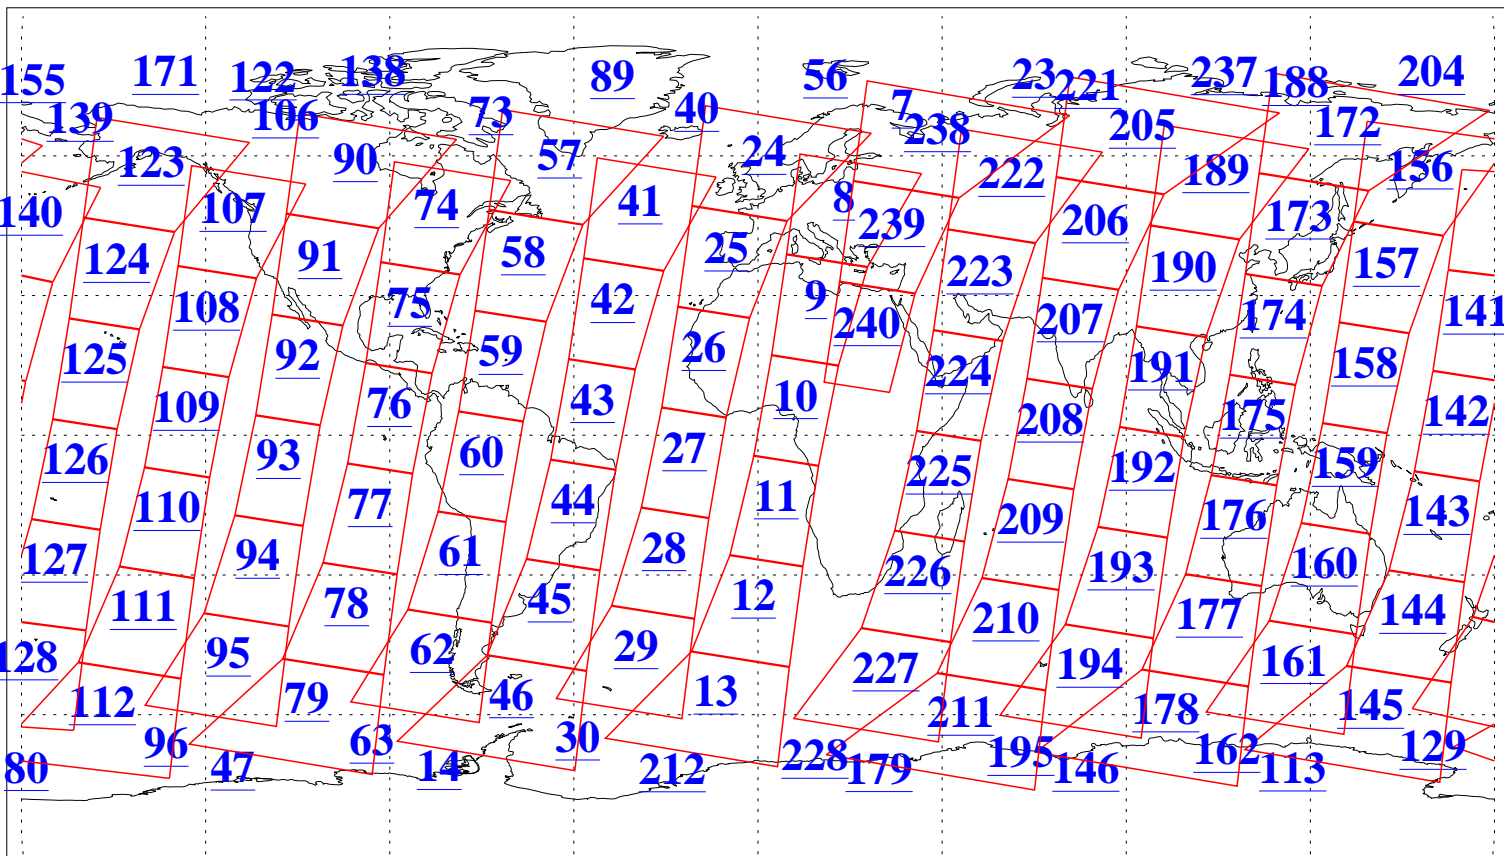

L1B Availability
AMSU Granules: 240
HSB Granules: 0
AIRS Granules: 240

4 Sep 2010
DoY 247
Aqua Day 3045
Granules: 1 to 120

Granules: 121 to 240

Legend: AMSU Available, HSB Available, AIRS Available

L1B Availability
AMSU Granules: 240
HSB Granules: 0
AIRS Granules: 240

4 Sep 2010
DoY 247
Aqua Day 3045
Ascending Granules

Descending Granules

Legend: AMSU Available, HSB Available, AIRS Available

L1B Availability
 AMSU Granules: 240
 HSB Granules: 0
 AIRS Granules: 240

4 Sep 2010
 DoY 247
 Aqua Day 3045

Northern Hemisphere Granules

Southern Hemisphere Granules

Legend: AMSU Available, HSB Available, AIRS Available