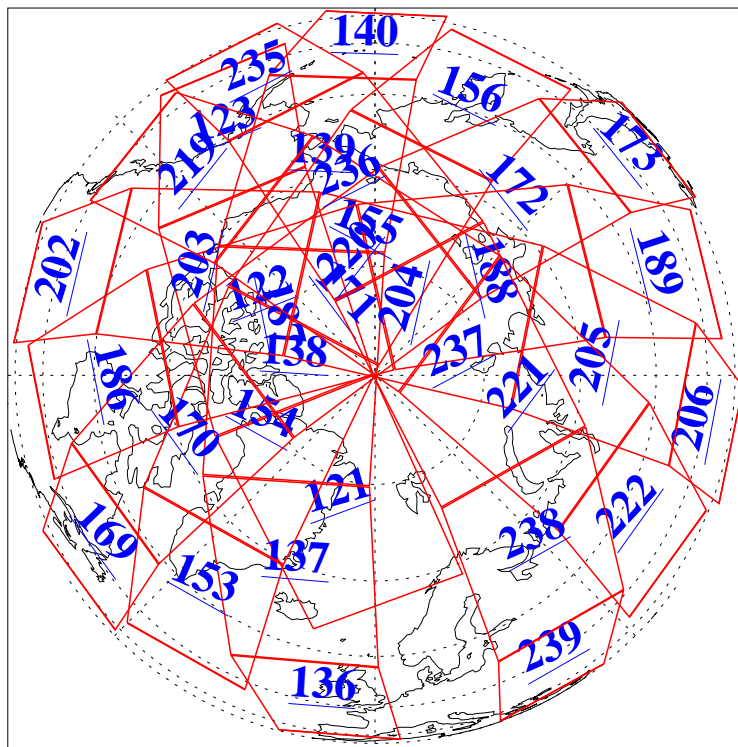

4 Sep 2010
DoY 247
Aqua Day 3045
Ascending Granules

Descending Granules

Legend: AMSU Available, HSB Available, AIRS Available

L1B Availability
 AMSU Granules: 240
 HSB Granules: 0
 AIRS Granules: 240

4 Sep 2010
 DoY 247
 Aqua Day 3045

Northern Hemisphere Granules

Southern Hemisphere Granules

Legend: AMSU Available, HSB Available, AIRS Available