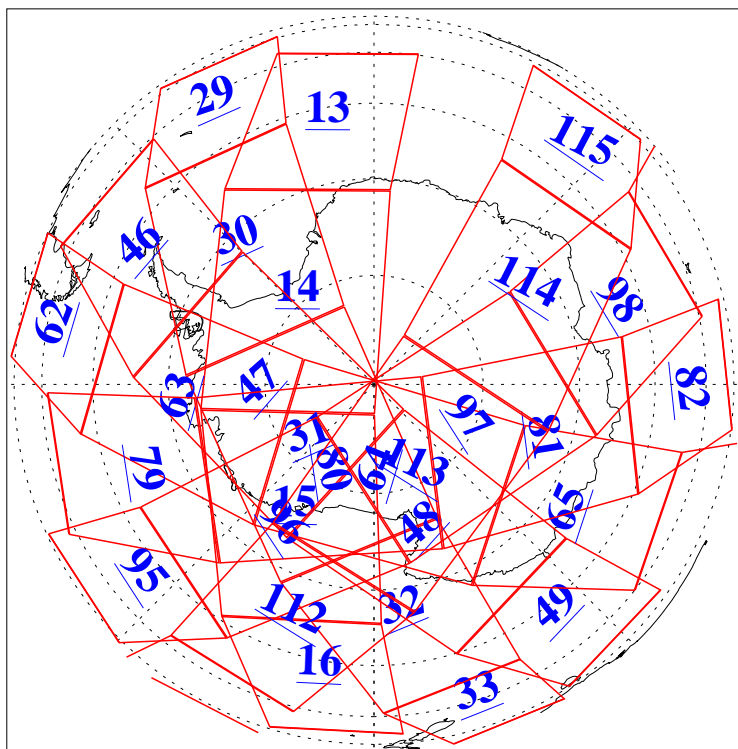

L1B Availability
AMSU Granules: 240
HSB Granules: 0
AIRS Granules: 240

4 Sep 2010
DoY 247
Aqua Day 3045
Granules: 1 to 120

Granules: 121 to 240

Legend: AMSU Available, HSB Available, AIRS Available

L1B Availability
AMSU Granules: 240
HSB Granules: 0
AIRS Granules: 240

4 Sep 2010
DoY 247
Aqua Day 3045
Ascending Granules

Descending Granules

Legend: AMSU Available, HSB Available, AIRS Available

L1B Availability
 AMSU Granules: 240
 HSB Granules: 0
 AIRS Granules: 240

4 Sep 2010
 DoY 247
 Aqua Day 3045

Northern Hemisphere Granules

Southern Hemisphere Granules

Legend: AMSU Available, HSB Available, AIRS Available