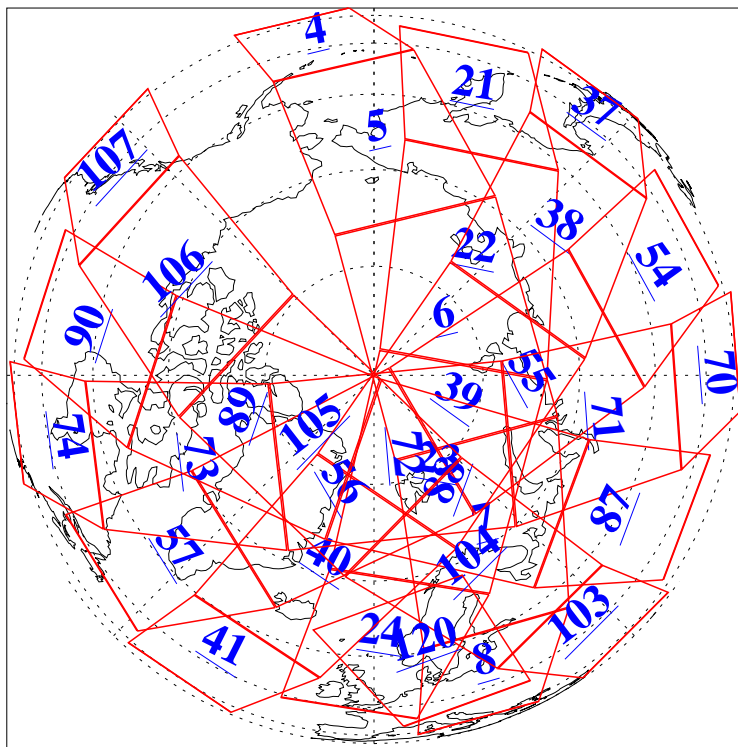

L1B Availability
AMSU Granules: 240
HSB Granules: 0
AIRS Granules: 240

4 Sep 2010
DoY 247
Aqua Day 3045
Granules: 1 to 120

Granules: 121 to 240

Legend: AMSU Available, HSB Available, AIRS Available

L1B Availability
AMSU Granules: 240
HSB Granules: 0
AIRS Granules: 240

4 Sep 2010
DoY 247
Aqua Day 3045
Ascending Granules

Descending Granules

Legend: AMSU Available, HSB Available, AIRS Available

L1B Availability
 AMSU Granules: 240
 HSB Granules: 0
 AIRS Granules: 240

4 Sep 2010
 DoY 247
 Aqua Day 3045

Northern Hemisphere Granules

Southern Hemisphere Granules

Legend: AMSU Available, HSB Available, AIRS Available