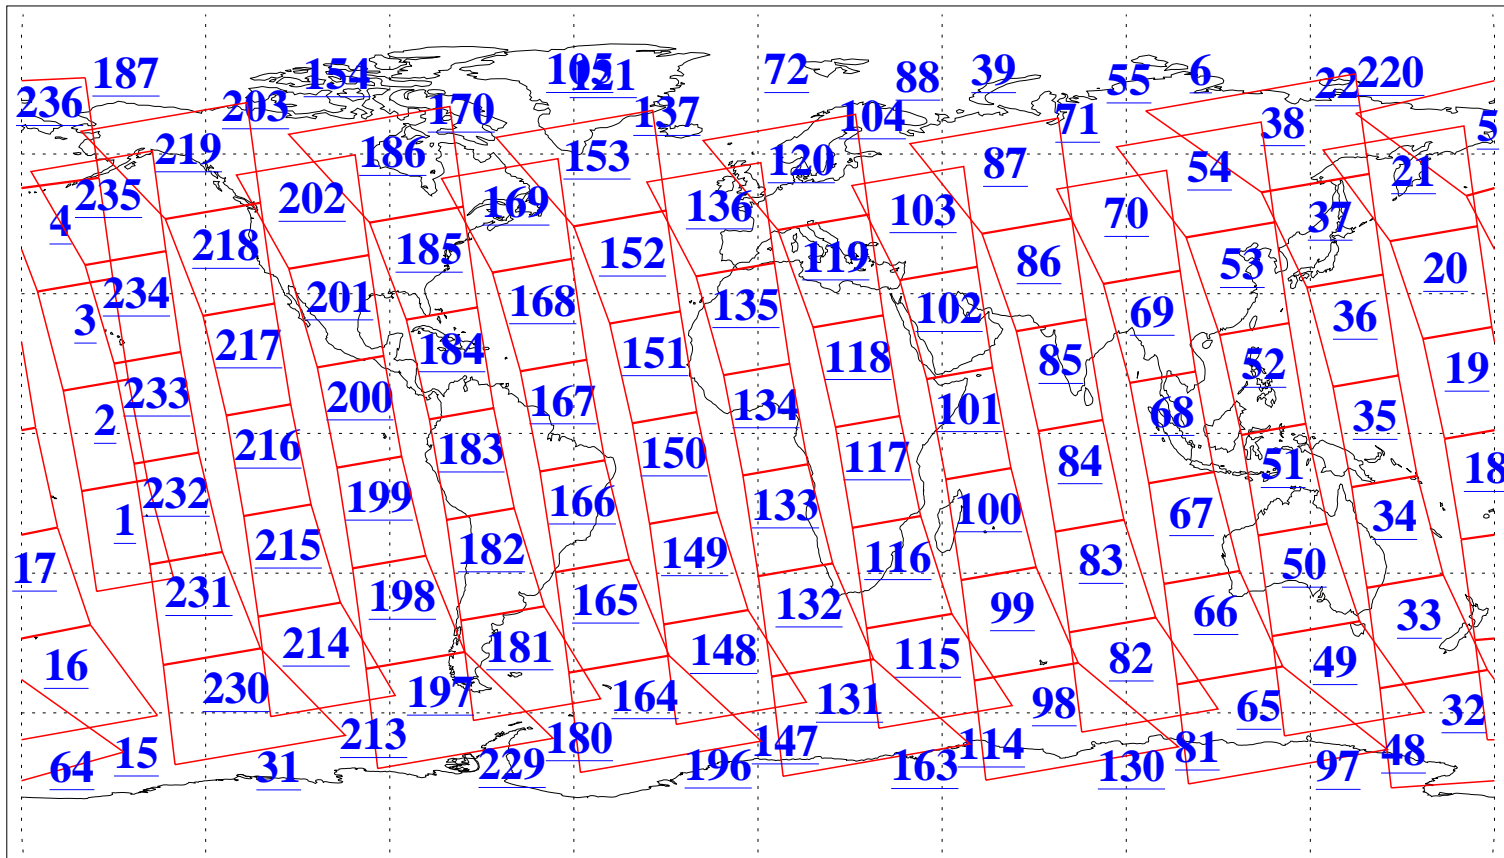

L1B Availability
AMSU Granules: 240
HSB Granules: 0
AIRS Granules: 240

4 Sep 2010
DoY 247
Aqua Day 3045
Granules: 1 to 120

Granules: 121 to 240

Legend: AMSU Available, HSB Available, AIRS Available

L1B Availability
AMSU Granules: 240
HSB Granules: 0
AIRS Granules: 240

4 Sep 2010
DoY 247
Aqua Day 3045
Ascending Granules

Descending Granules

Legend: AMSU Available, HSB Available, AIRS Available

L1B Availability
 AMSU Granules: 240
 HSB Granules: 0
 AIRS Granules: 240

4 Sep 2010
 DoY 247
 Aqua Day 3045

Northern Hemisphere Granules

Southern Hemisphere Granules

Legend: AMSU Available, HSB Available, AIRS Available