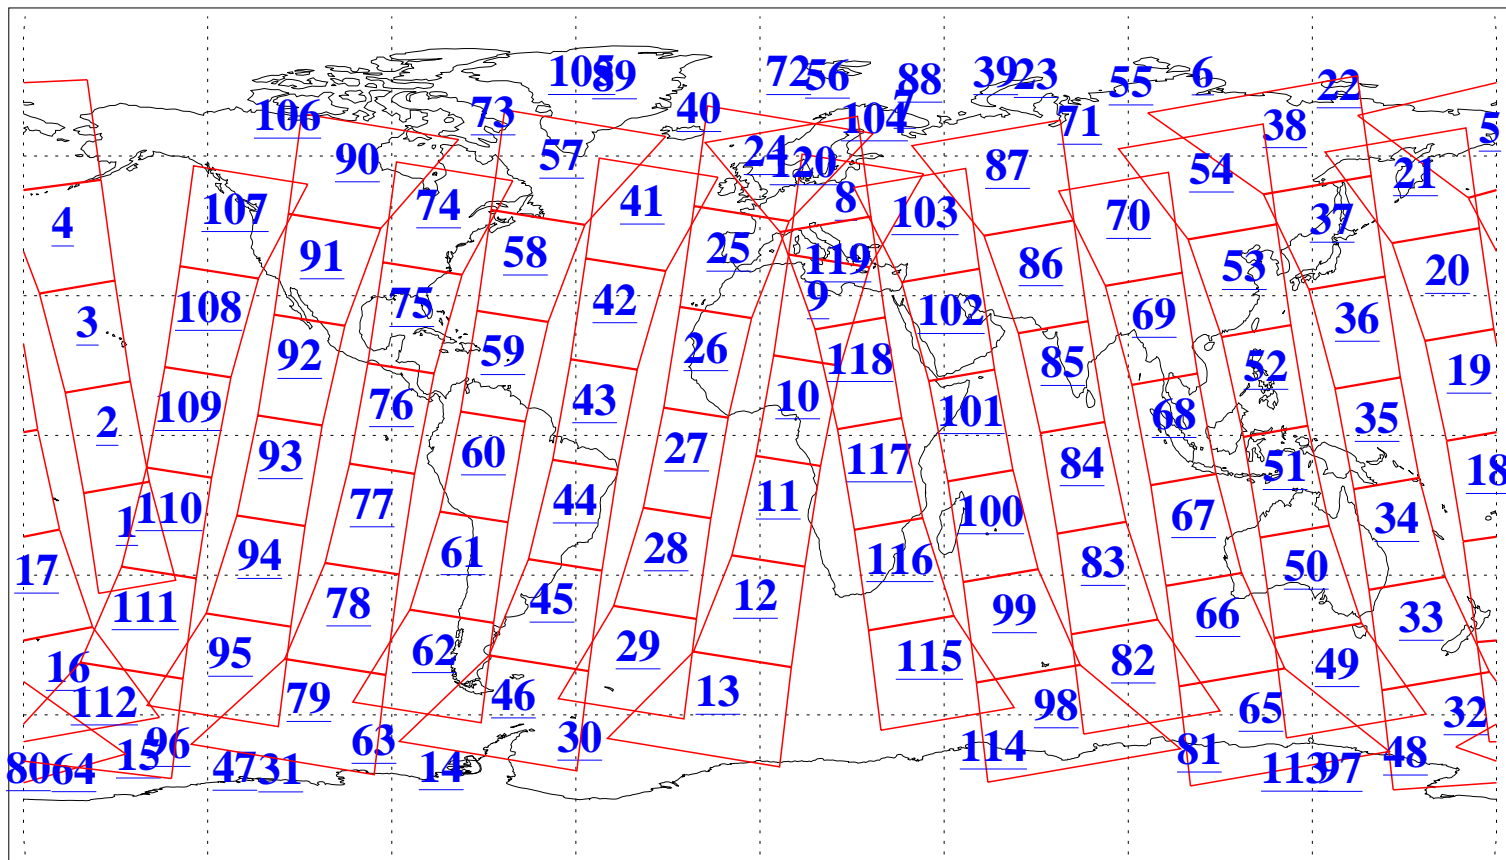

L1B Availability
AMSU Granules: 240
HSB Granules: 0
AIRS Granules: 240

4 Sep 2010
DoY 247
Aqua Day 3045
Granules: 1 to 120

Granules: 121 to 240

Legend: AMSU Available, HSB Available, AIRS Available

L1B Availability
AMSU Granules: 240
HSB Granules: 0
AIRS Granules: 240

4 Sep 2010
DoY 247
Aqua Day 3045
Ascending Granules

Descending Granules

Legend: AMSU Available, HSB Available, AIRS Available

L1B Availability
 AMSU Granules: 240
 HSB Granules: 0
 AIRS Granules: 240

4 Sep 2010
 DoY 247
 Aqua Day 3045

Northern Hemisphere Granules

Southern Hemisphere Granules

Legend: AMSU Available, HSB Available, AIRS Available