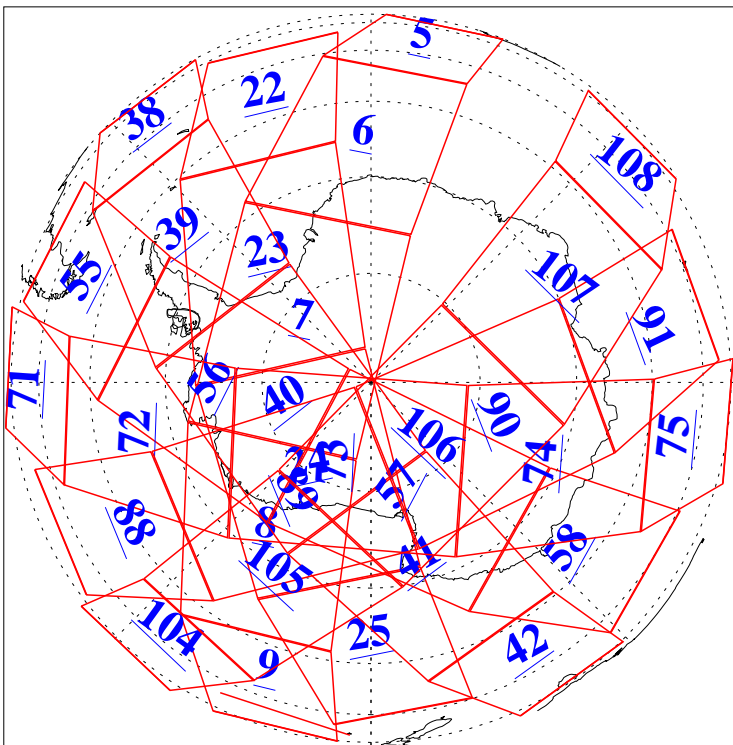

L1B Availability  
AMSU Granules: 240  
HSB Granules: 0  
AIRS Granules: 240

3 Sep 2010  
DoY 246  
Aqua Day 3044  
Granules: 1 to 120

Granules: 121 to 240

Legend: AMSU Available, HSB Available, AIRS Available

L1B Availability  
AMSU Granules: 240  
HSB Granules: 0  
AIRS Granules: 240

3 Sep 2010  
DoY 246  
Aqua Day 3044

Ascending Granules

Descending Granules

Legend: AMSU Available, HSB Available, AIRS Available

L1B Availability  
 AMSU Granules: 240  
 HSB Granules: 0  
 AIRS Granules: 240

3 Sep 2010  
 DoY 246  
 Aqua Day 3044

Northern Hemisphere Granules

Southern Hemisphere Granules

Legend: AMSU Available, HSB Available, AIRS Available