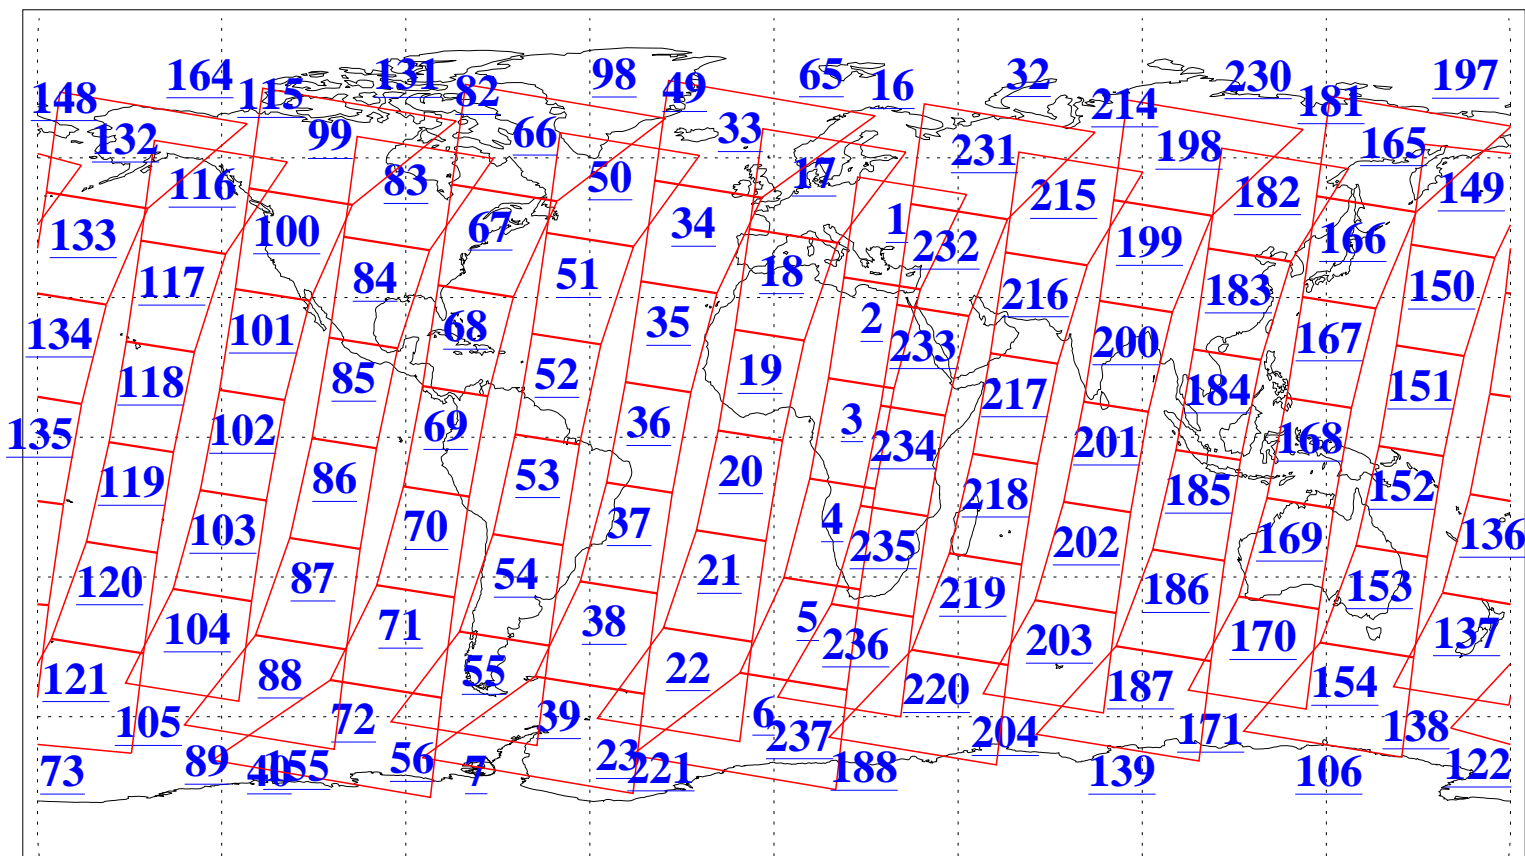

L1B Availability  
AMSU Granules: 240  
HSB Granules: 0  
AIRS Granules: 240

3 Sep 2010  
DoY 246  
Aqua Day 3044  
Granules: 1 to 120

Granules: 121 to 240

Legend: AMSU Available, HSB Available, AIRS Available

L1B Availability  
AMSU Granules: 240  
HSB Granules: 0  
AIRS Granules: 240

3 Sep 2010  
DoY 246  
Aqua Day 3044

Ascending Granules

Descending Granules

Legend: AMSU Available, HSB Available, AIRS Available

L1B Availability  
 AMSU Granules: 240  
 HSB Granules: 0  
 AIRS Granules: 240

3 Sep 2010  
 DoY 246  
 Aqua Day 3044

Northern Hemisphere Granules

Southern Hemisphere Granules

Legend: AMSU Available, HSB Available, AIRS Available