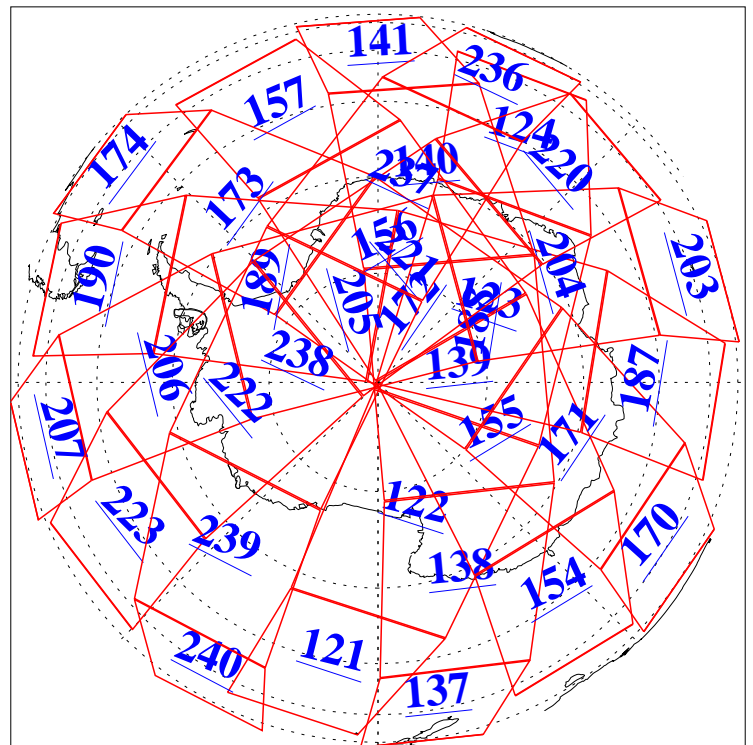

L1B Availability  
AMSU Granules: 240  
HSB Granules: 0  
AIRS Granules: 240

3 Sep 2010  
DoY 246  
Aqua Day 3044  
Granules: 1 to 120

Granules: 121 to 240

Legend: AMSU Available, HSB Available, AIRS Available

L1B Availability  
AMSU Granules: 240  
HSB Granules: 0  
AIRS Granules: 240

3 Sep 2010  
DoY 246  
Aqua Day 3044

Ascending Granules

Descending Granules

Legend: AMSU Available, HSB Available, AIRS Available

L1B Availability  
 AMSU Granules: 240  
 HSB Granules: 0  
 AIRS Granules: 240

3 Sep 2010  
 DoY 246  
 Aqua Day 3044

Northern Hemisphere Granules

Southern Hemisphere Granules

Legend: AMSU Available, HSB Available, AIRS Available