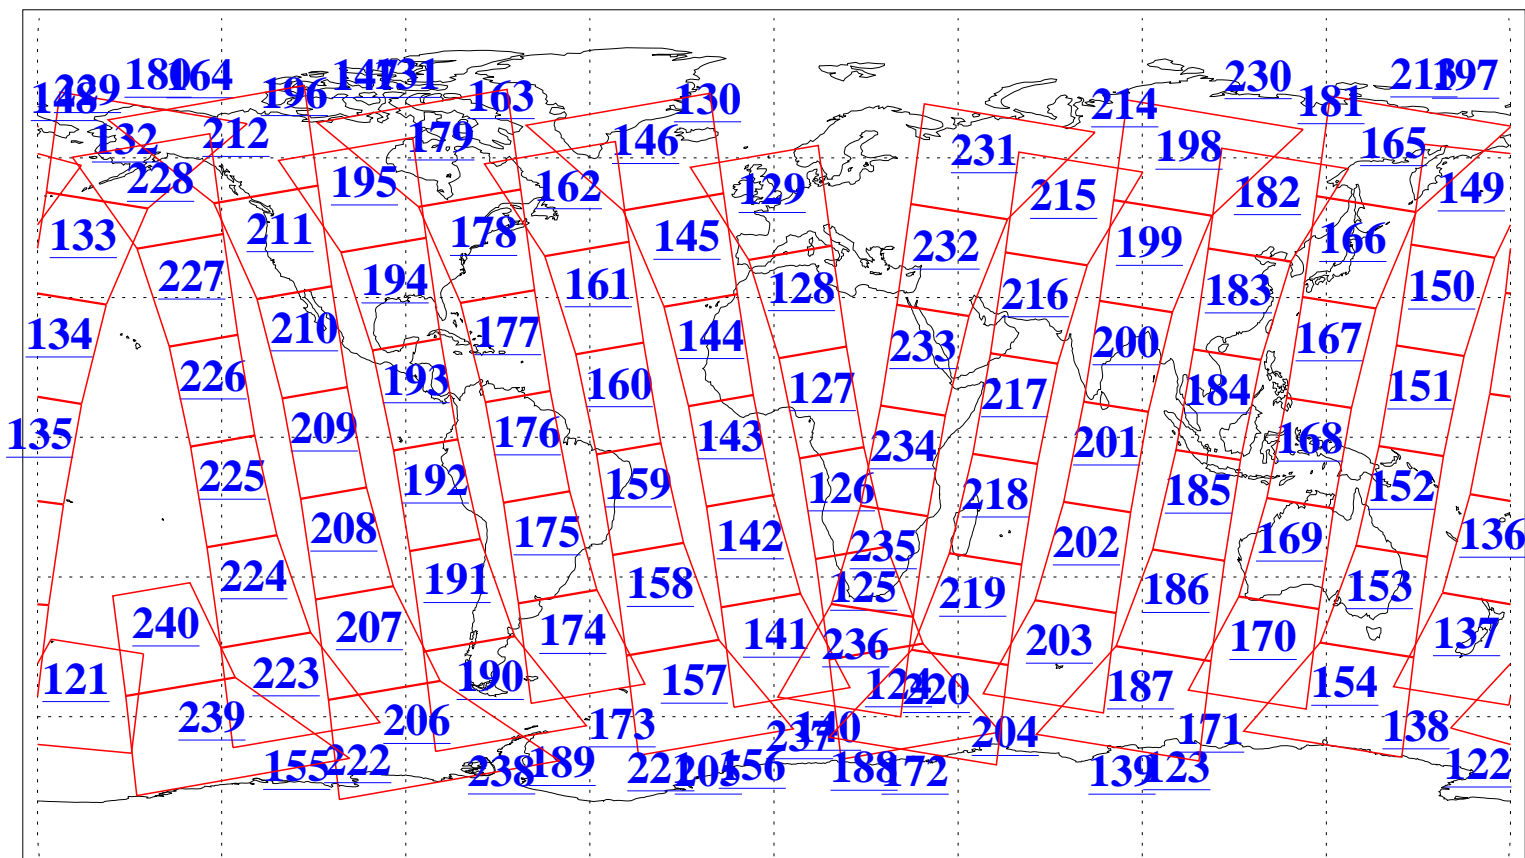

L1B Availability  
AMSU Granules: 240  
HSB Granules: 0  
AIRS Granules: 240

3 Sep 2010  
DoY 246  
Aqua Day 3044  
Granules: 1 to 120

Granules: 121 to 240

Legend: AMSU Available, HSB Available, AIRS Available

L1B Availability  
AMSU Granules: 240  
HSB Granules: 0  
AIRS Granules: 240

3 Sep 2010  
DoY 246  
Aqua Day 3044

Ascending Granules

Descending Granules

Legend: AMSU Available, HSB Available, AIRS Available

L1B Availability  
 AMSU Granules: 240  
 HSB Granules: 0  
 AIRS Granules: 240

3 Sep 2010  
 DoY 246  
 Aqua Day 3044

Northern Hemisphere Granules

Southern Hemisphere Granules

Legend: AMSU Available, HSB Available, AIRS Available