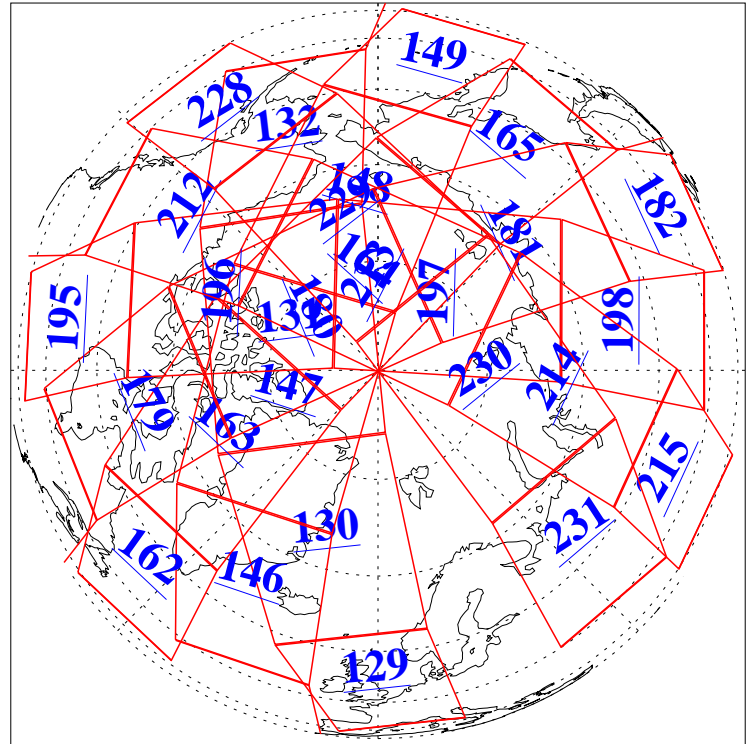

L1B Availability  
AMSU Granules: 240  
HSB Granules: 0  
AIRS Granules: 240

3 Sep 2010  
DoY 246  
Aqua Day 3044  
Granules: 1 to 120

Granules: 121 to 240

Legend: AMSU Available, HSB Available, AIRS Available

L1B Availability  
AMSU Granules: 240  
HSB Granules: 0  
AIRS Granules: 240

3 Sep 2010  
DoY 246  
Aqua Day 3044

Ascending Granules

Descending Granules

Legend: AMSU Available, HSB Available, AIRS Available

L1B Availability  
 AMSU Granules: 240  
 HSB Granules: 0  
 AIRS Granules: 240

3 Sep 2010  
 DoY 246  
 Aqua Day 3044

Northern Hemisphere Granules

Southern Hemisphere Granules

Legend: AMSU Available, HSB Available, AIRS Available