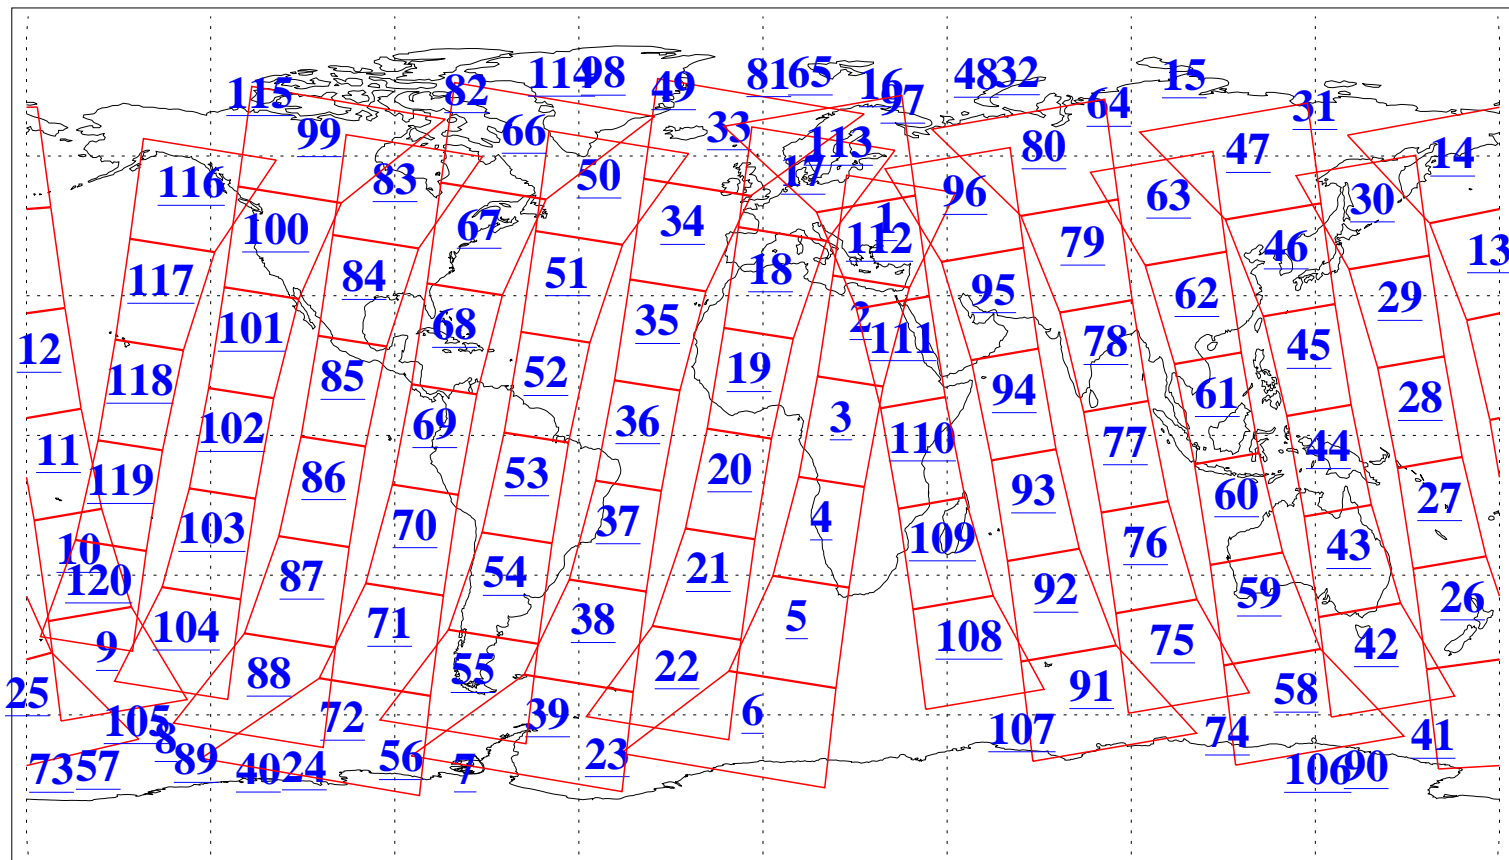

L1B Availability  
AMSU Granules: 240  
HSB Granules: 0  
AIRS Granules: 240

3 Sep 2010  
DoY 246  
Aqua Day 3044  
Granules: 1 to 120

Granules: 121 to 240

Legend: AMSU Available, HSB Available, AIRS Available

L1B Availability  
AMSU Granules: 240  
HSB Granules: 0  
AIRS Granules: 240

3 Sep 2010  
DoY 246  
Aqua Day 3044

Ascending Granules

Descending Granules

Legend: AMSU Available, HSB Available, AIRS Available

L1B Availability  
 AMSU Granules: 240  
 HSB Granules: 0  
 AIRS Granules: 240

3 Sep 2010  
 DoY 246  
 Aqua Day 3044

Northern Hemisphere Granules

Southern Hemisphere Granules

Legend: AMSU Available, HSB Available, AIRS Available