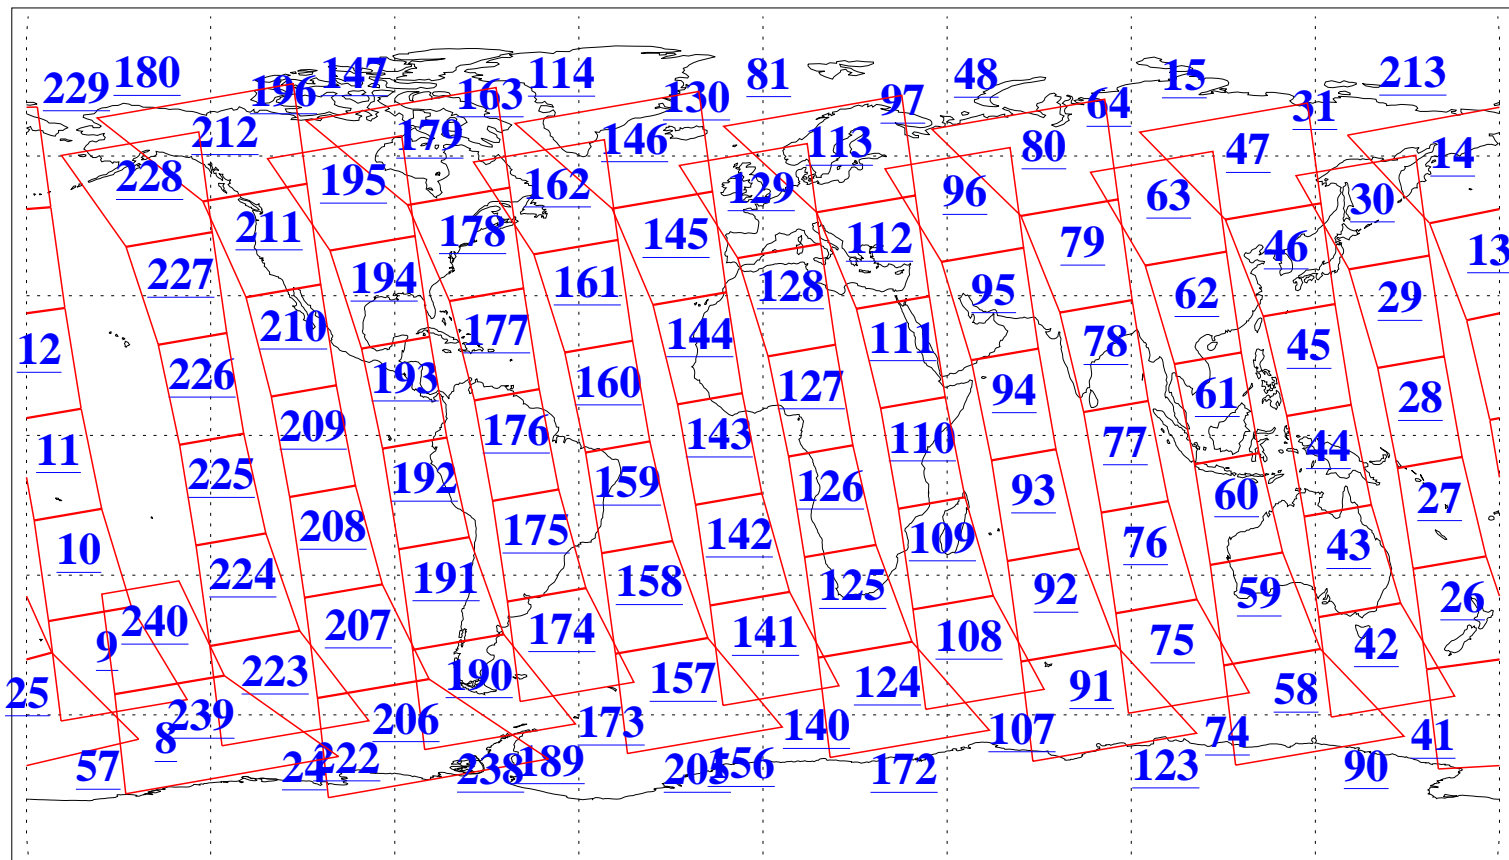

L1B Availability  
AMSU Granules: 240  
HSB Granules: 0  
AIRS Granules: 240

3 Sep 2010  
DoY 246  
Aqua Day 3044  
Granules: 1 to 120

Granules: 121 to 240

Legend: AMSU Available, HSB Available, AIRS Available

L1B Availability  
AMSU Granules: 240  
HSB Granules: 0  
AIRS Granules: 240

3 Sep 2010  
DoY 246  
Aqua Day 3044

Ascending Granules

Descending Granules

Legend: AMSU Available, HSB Available, AIRS Available

L1B Availability  
 AMSU Granules: 240  
 HSB Granules: 0  
 AIRS Granules: 240

3 Sep 2010  
 DoY 246  
 Aqua Day 3044

Northern Hemisphere Granules

Southern Hemisphere Granules

Legend: AMSU Available, HSB Available, AIRS Available