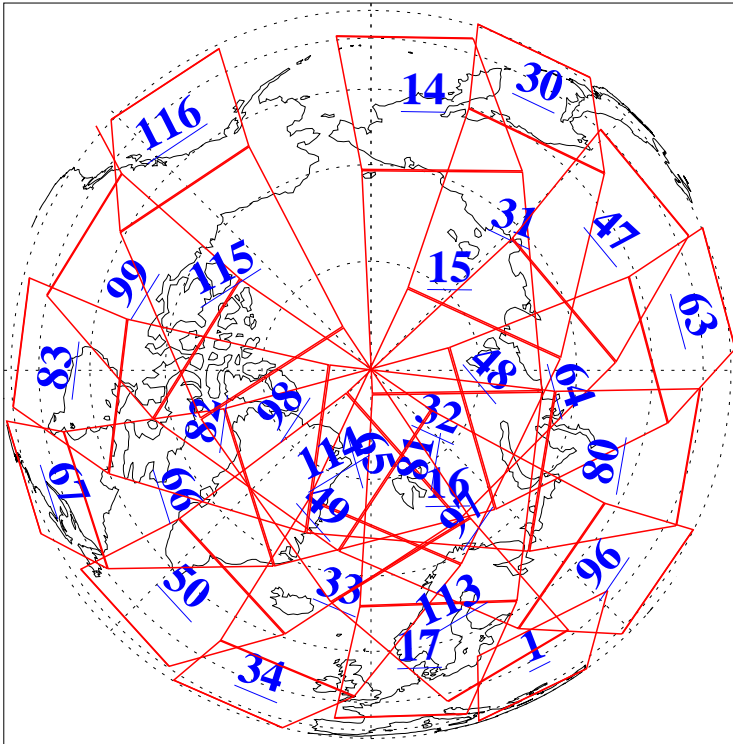

L1B Availability  
AMSU Granules: 240  
HSB Granules: 0  
AIRS Granules: 240

3 Sep 2010  
DoY 246  
Aqua Day 3044  
Granules: 1 to 120

Granules: 121 to 240

Legend: AMSU Available, HSB Available, AIRS Available

L1B Availability  
AMSU Granules: 240  
HSB Granules: 0  
AIRS Granules: 240

3 Sep 2010  
DoY 246  
Aqua Day 3044

Ascending Granules

Descending Granules

Legend: AMSU Available, HSB Available, AIRS Available

L1B Availability  
 AMSU Granules: 240  
 HSB Granules: 0  
 AIRS Granules: 240

3 Sep 2010  
 DoY 246  
 Aqua Day 3044

Northern Hemisphere Granules

Southern Hemisphere Granules

Legend: AMSU Available, HSB Available, AIRS Available